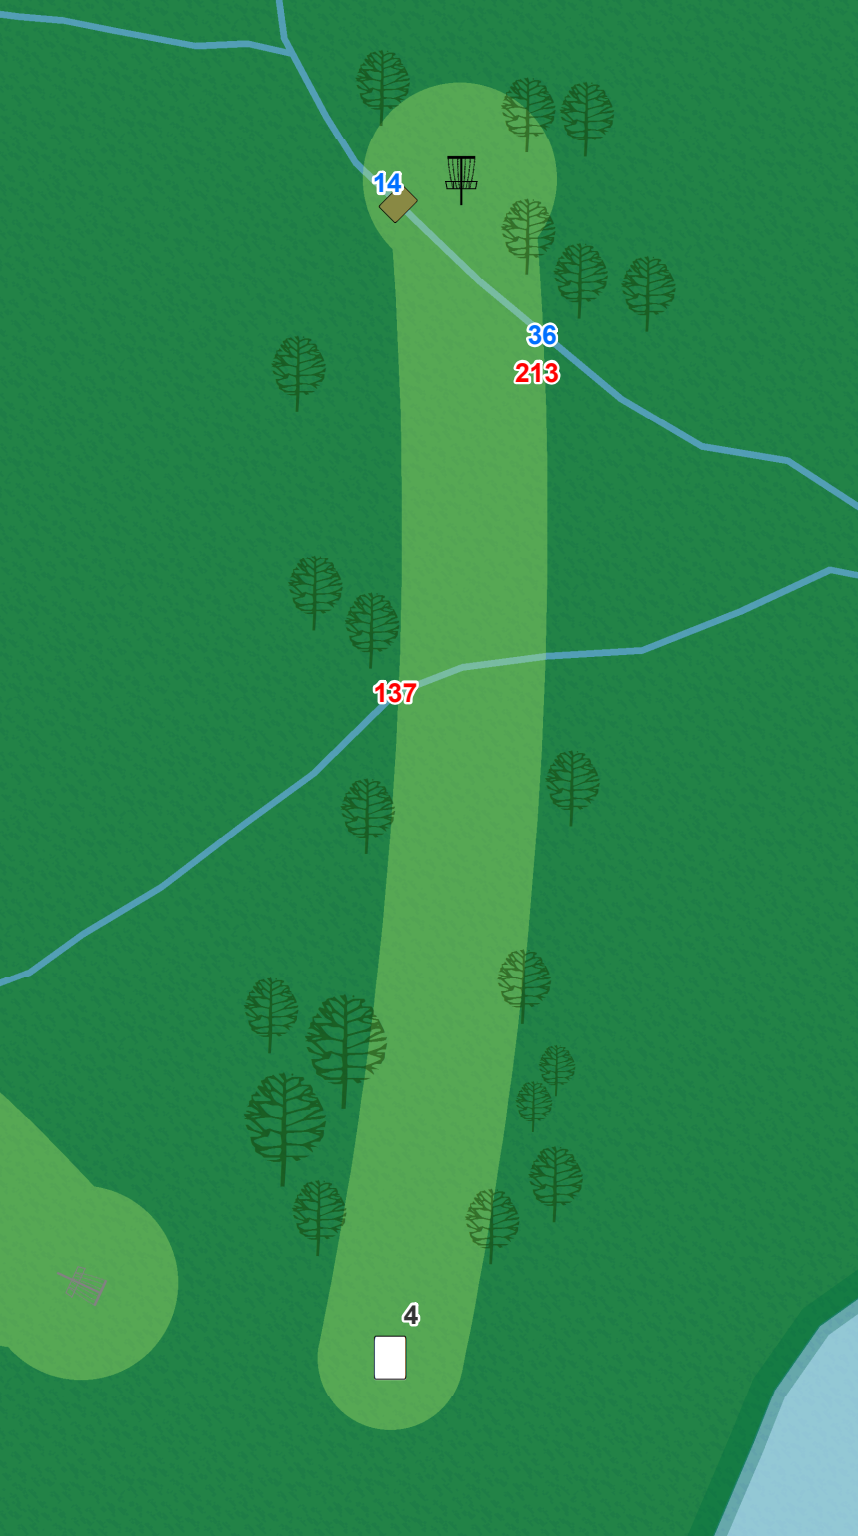

Lake Eureka
Disc Golf Course

1

Par 3
258 ft

Lake Eureka
Disc Golf Course

2

Par 3
234 ft

Lake Eureka
Disc Golf Course

3

Par 3
192 ft

Lake Eureka
Disc Golf Course

4

Par 3
240 ft

Hole Specific Notes:

Water is played as casual.

Lake Eureka
Disc Golf Course

5

Par 3
294 ft

Hole Specific Notes:

Water is played as casual.

Lake Eureka
Disc Golf Course

6

Par 3
318 ft

160

100

8

6

Hole Specific Notes:

Water is played as casual.

Lake Eureka
Disc Golf Course

7

Par 3
201 ft

Lake Eureka
Disc Golf Course