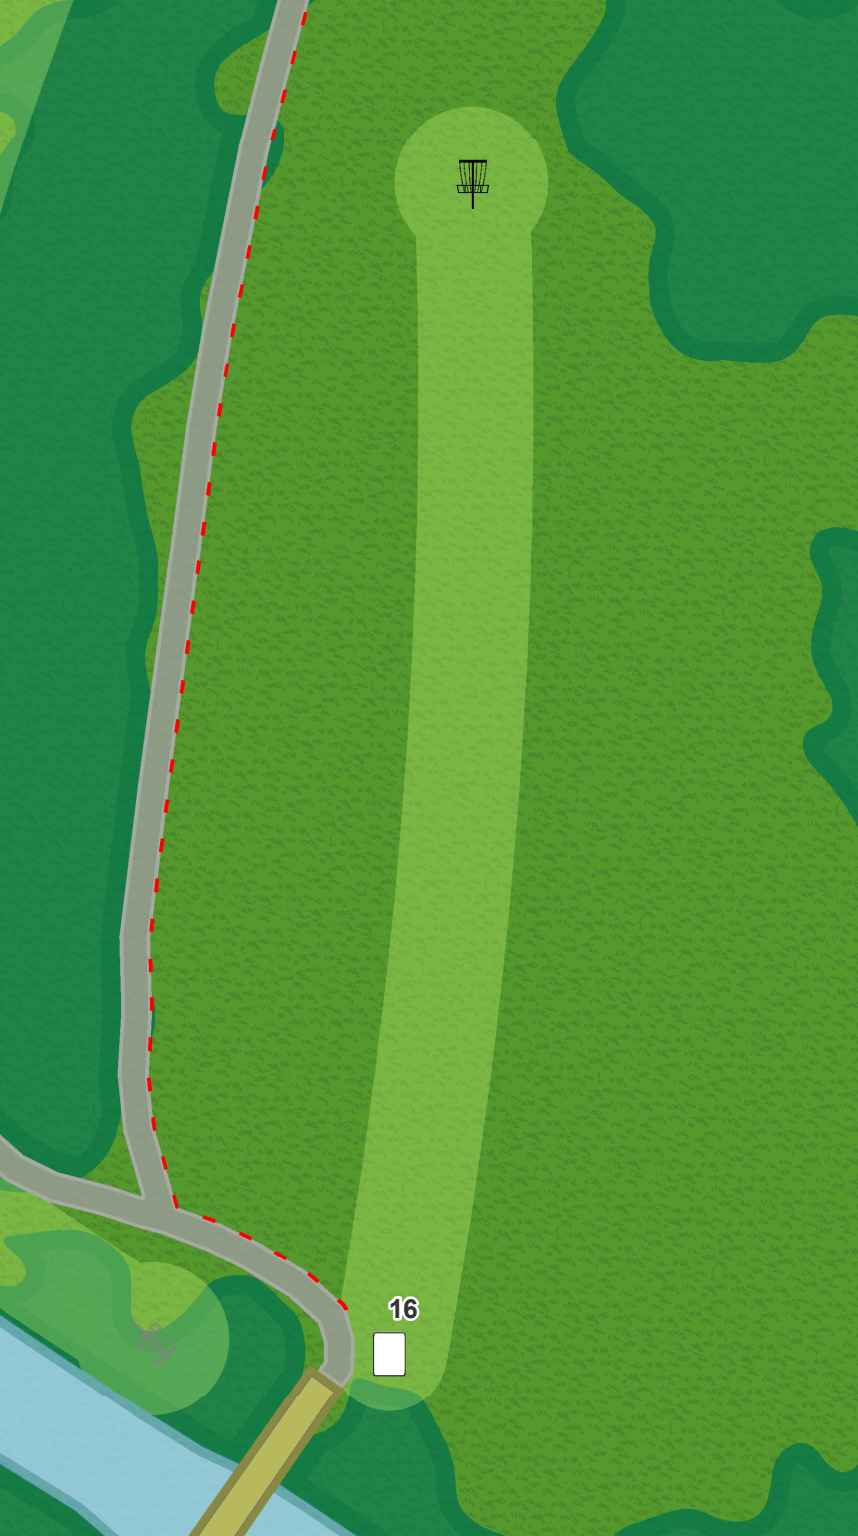

Par 3
228 ft

12

Lake Eureka
Disc Golf Course

13

Par 3
225 ft

Lake Eureka
Disc Golf Course

14

Par 3

234 ft

14

Lake Eureka
Disc Golf Course

15

Par 3
216 ft

15

Lake Eureka
Disc Golf Course

16

Par 3

303 ft

Hole Specific Notes:

OB on or over the walking path to the left.
OB in the residential areas to the right.

Lake Eureka
Disc Golf Course

17

Par 3

264 ft

Hole Specific Notes:

OB on or over the walking path to the left.

17

Lake Eureka
Disc Golf Course

18

Par 3
195 ft

Hole Specific Notes:

OB on or over the walking path to the left.
OB to the right in or over creek.