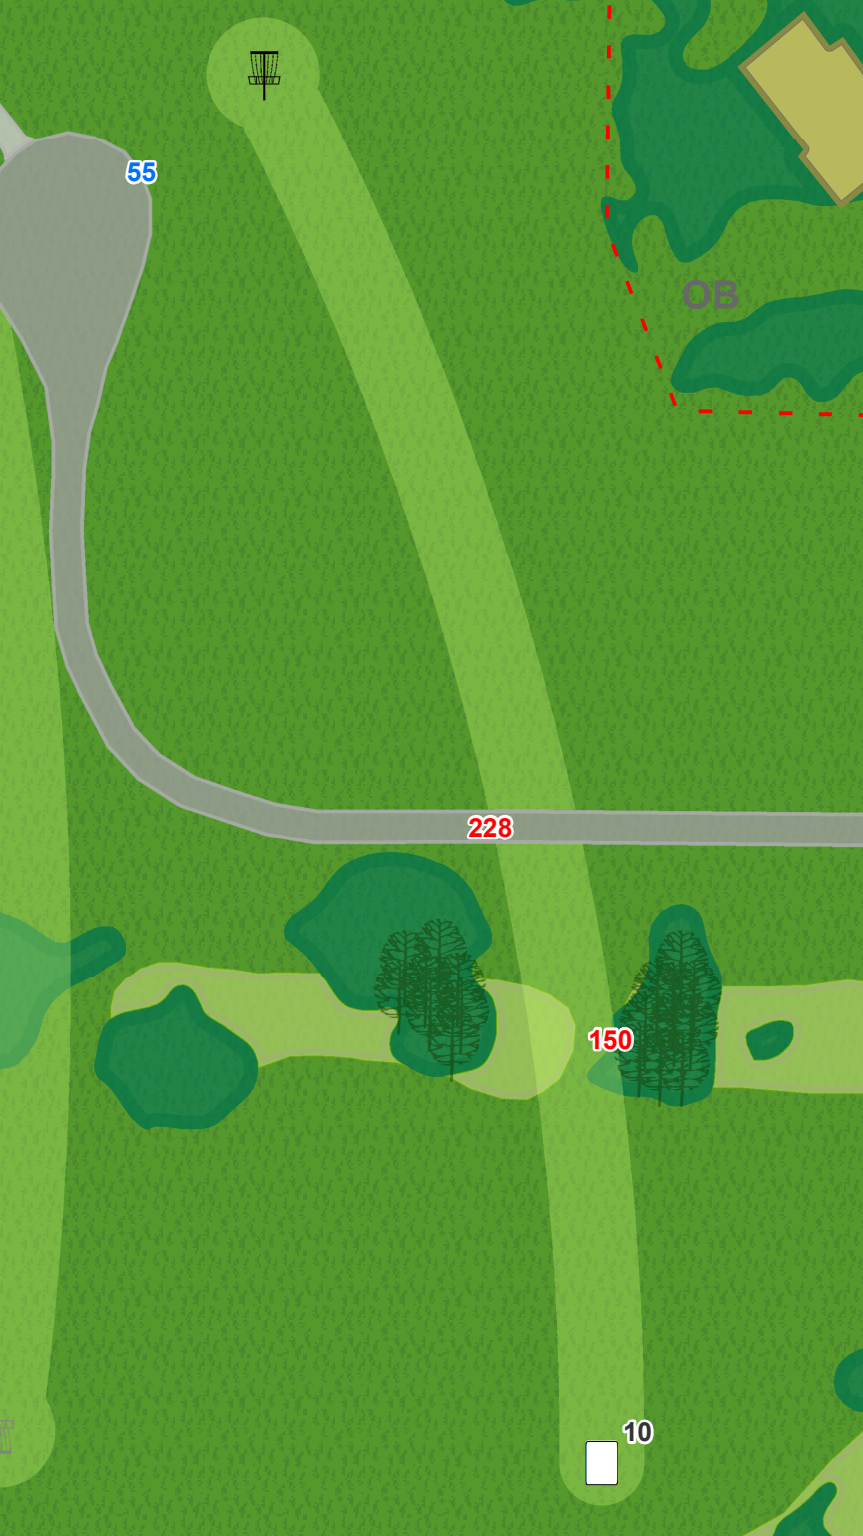

Lake Eureka
Disc Golf Course

9

Par 3
444 ft

Hole Specific Notes:

OB in the cornfield long of basket. Gravel road is not OB.

9

Lake Eureka
Disc Golf Course

10
Par 4
522 ft

Hole Specific Notes:

OB to the right in the residential yard. Gravel road is not OB.

Lake Eureka
Disc Golf Course

11

Par 3
258 ft

11

Lake Eureka
Disc Golf Course

12

Par 3
228 ft

12

Lake Eureka
Disc Golf Course

13

Par 3
225 ft

Lake Eureka
Disc Golf Course

14

Par 3

Hole Specific Notes:

OB on or over the walking path to the left.

17

Lake Eureka
Disc Golf Course

18

Par 3
195 ft

Hole Specific Notes:

OB on or over the walking path to the left.
OB to the right in or over creek.