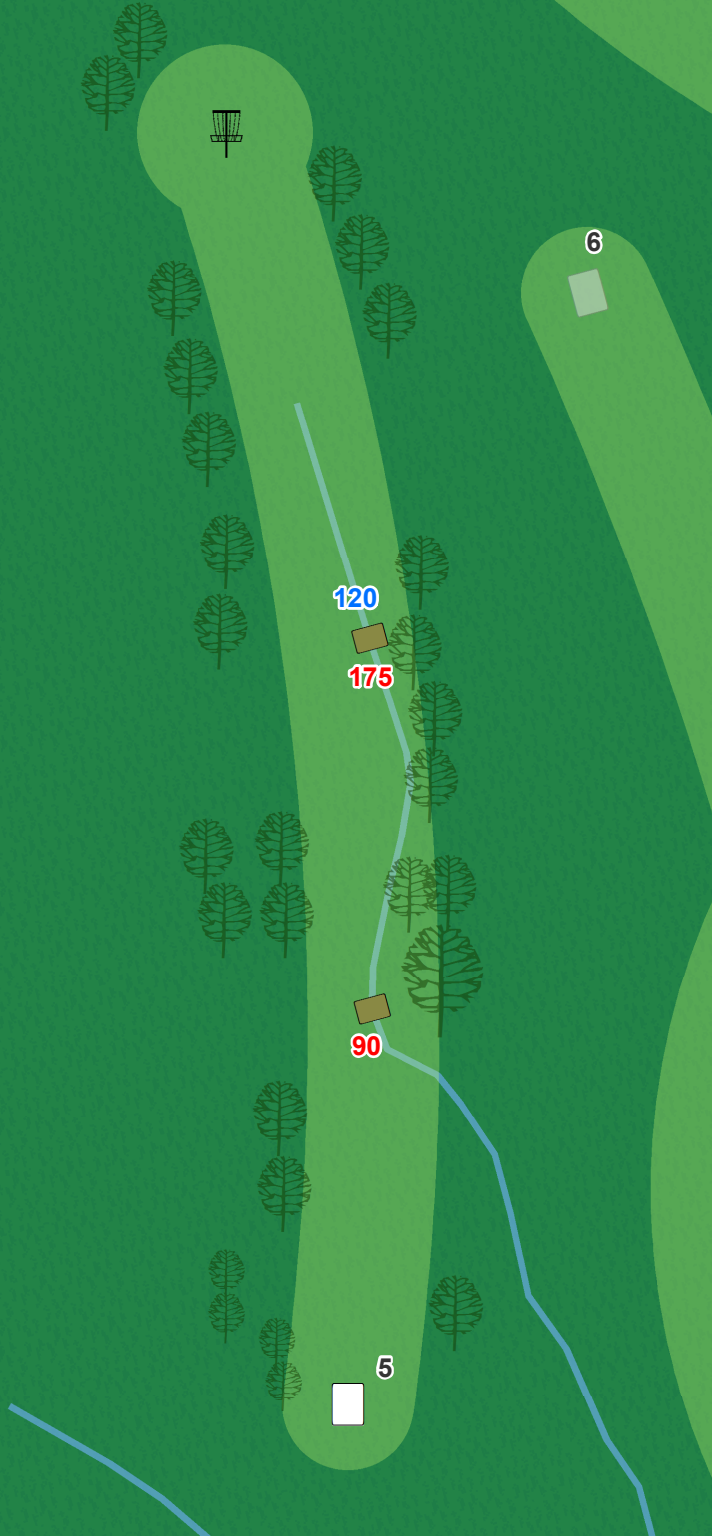

Lake Eureka
Disc Golf Course

1

Par 3
258 ft

Lake Eureka
Disc Golf Course

2

Par 3
234 ft

Lake Eureka
Disc Golf Course

3

Par 3
192 ft

Lake Eureka
Disc Golf Course

4

Par 3
240 ft

Hole Specific Notes:

Water is played as casual.

Lake Eureka
Disc Golf Course

5

Par 3
294 ft

Hole Specific Notes:

Water is played as casual.

Lake Eureka
Disc Golf Course

6

Par 3
318 ft

160

100

8

6

Hole Specific Notes:

Water is played as casual.

Lake Eureka
Disc Golf Course

7

Par 3
201 ft

Lake Eureka
Disc Golf Course