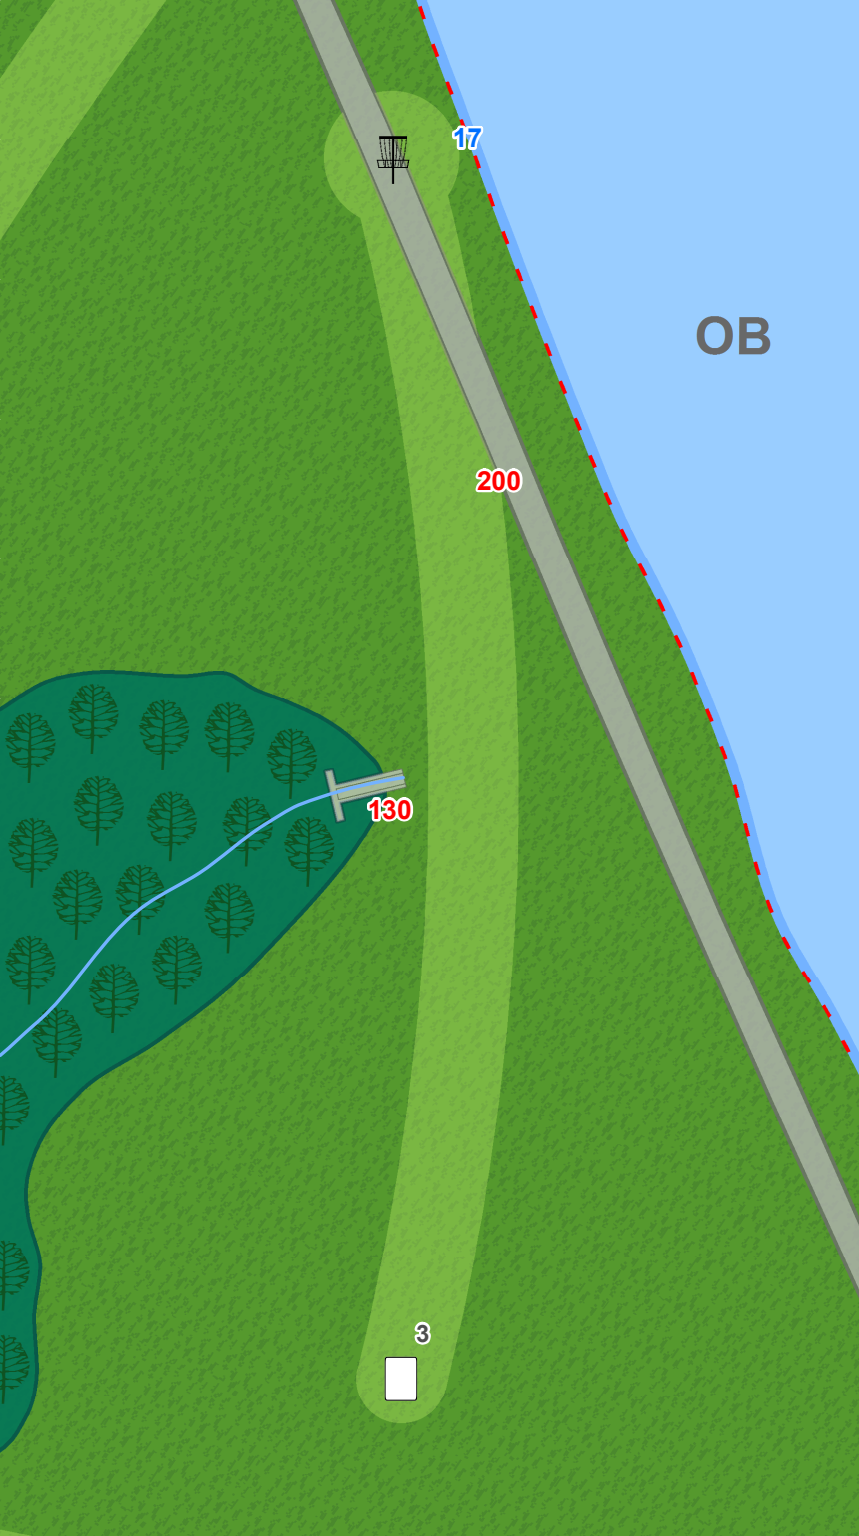

Kennel Lake

Disc Golf Course

Kennel Lake

1

Par 3

430

Hole Specific Notes:

To the left is OB into the residential area, which is off of park property. On or over drive and parking lot to the right is OB.

Kennel Lake

2

Par 3

346

Kennel Lake

OB

3

Par 3

273

Hole Specific Notes:

Water is OB.

Kennel Lake

4

Par 3

284

Kennel Lake

5

Par 3

215

Surrounded by water or over creek is OB.

Kennel Lake

6

Par 3

340