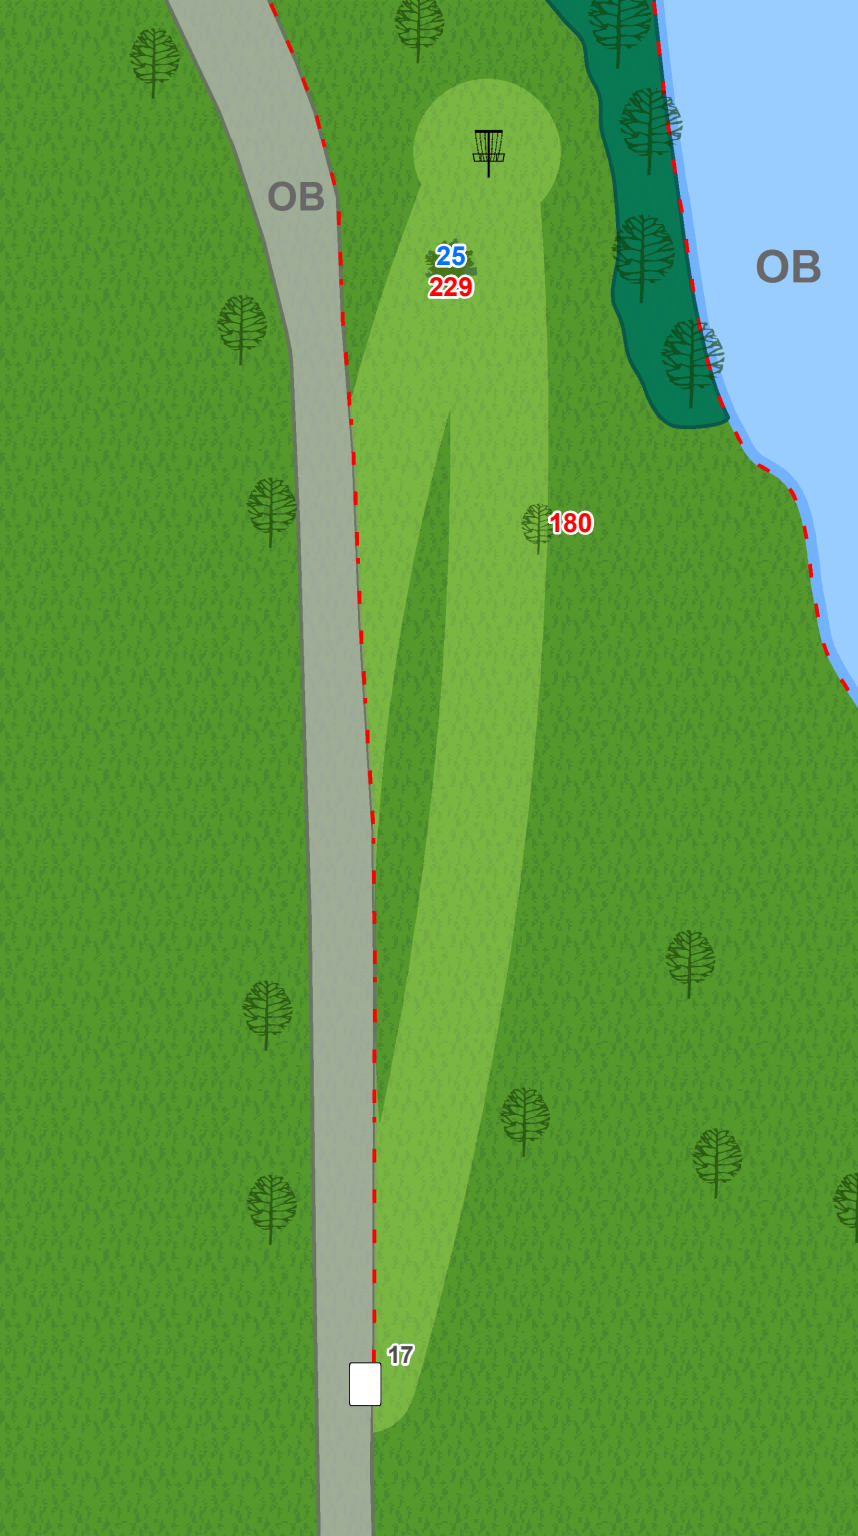

Hole Specific Notes:

Surrounded by water or over creek is OB. Long of basket is OB into the residential area, which is off of park property.

Kennel Lake

7

Par 3

314

Hole Specific Notes:

Left and long of basket is OB into the residential area, which is off of park property.

Water is OB; On or over walking path to the left is OB.

Kennel Lake

16
Par 4
496

Hole Specific Notes:

Water is OB; On or over walking path to the left is OB.

Kennel Lake

17
Par 3
254

Hole Specific Notes:

Water is OB; On or over walking path to the left is OB.

Kennel Lake

18

Par 3

263

Hole Specific Notes:

Water is OB; On or over walking path to the left is OB.

Legend

Tee

Basket

— — Out of Bounds

150 Distance From Tee

25 Distance To Hole