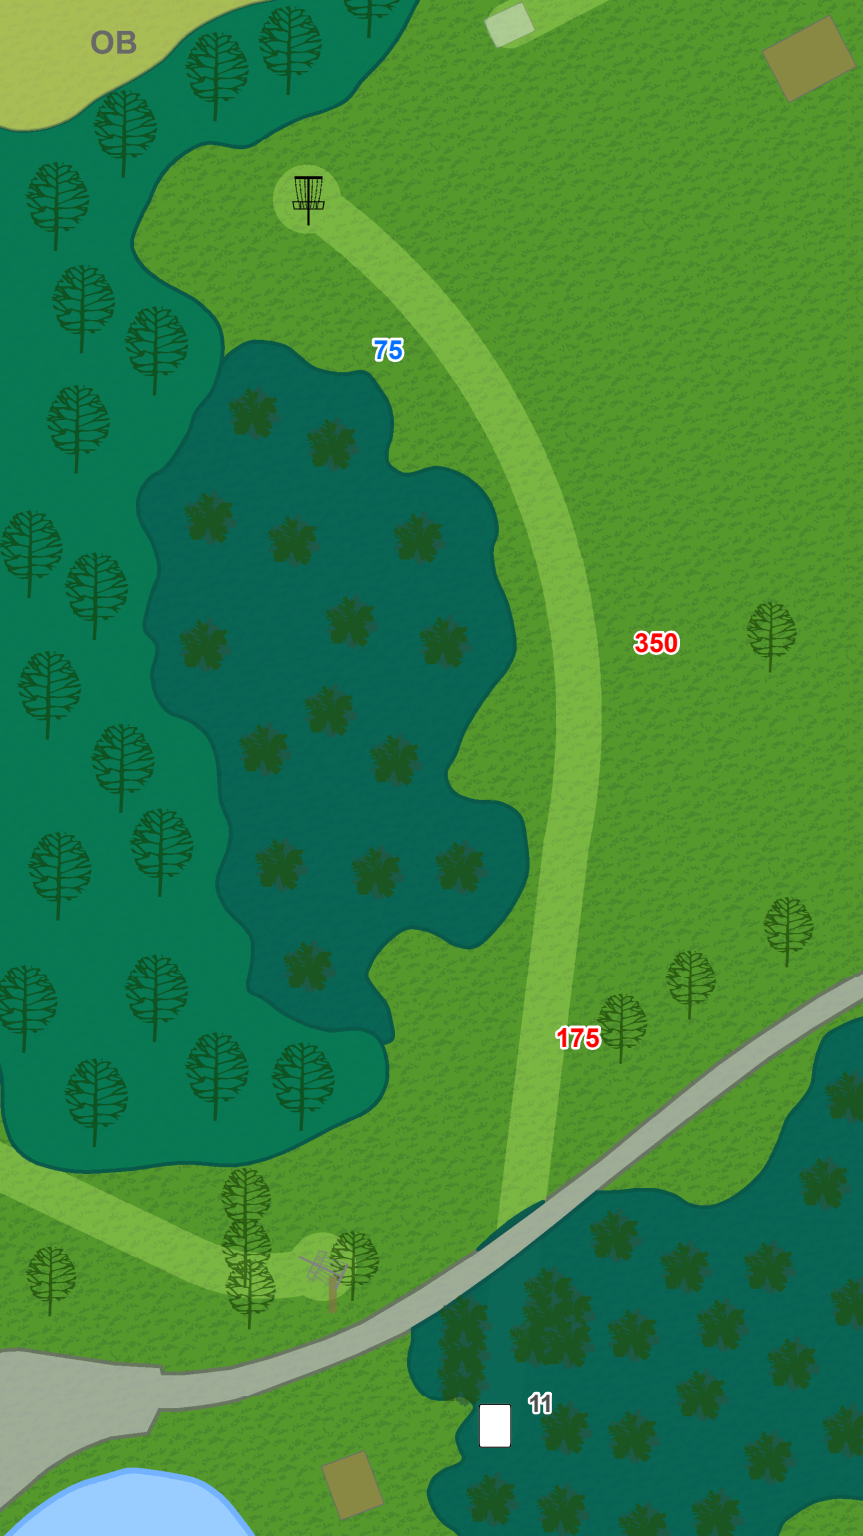

5

Par 3

215

Surrounded by water or over creek is OB.

Kennel Lake

6

Par 3

340

Hole Specific Notes:

Surrounded by water or over creek is OB. Long of basket is OB into the residential area, which is off of park property.

Kennel Lake

7

Par 3

314

Hole Specific Notes:

Left and long of basket is OB into the residential area, which is off of park property.

Kennel Lake

10
Par 3
227

Hole Specific Notes:

On or over road OB.

Kennel Lake

11
Par 4
579

Hole Specific Notes:

Long of basket and off of park property is OB.

Kennel Lake

12
Par 3
261

Hole Specific Notes:

Disc must land within island that is surrounded by walking path to be considered in bounds. Any drive that is OB must go to the drop zone. Any other shot OB will be played with normal OB rules.