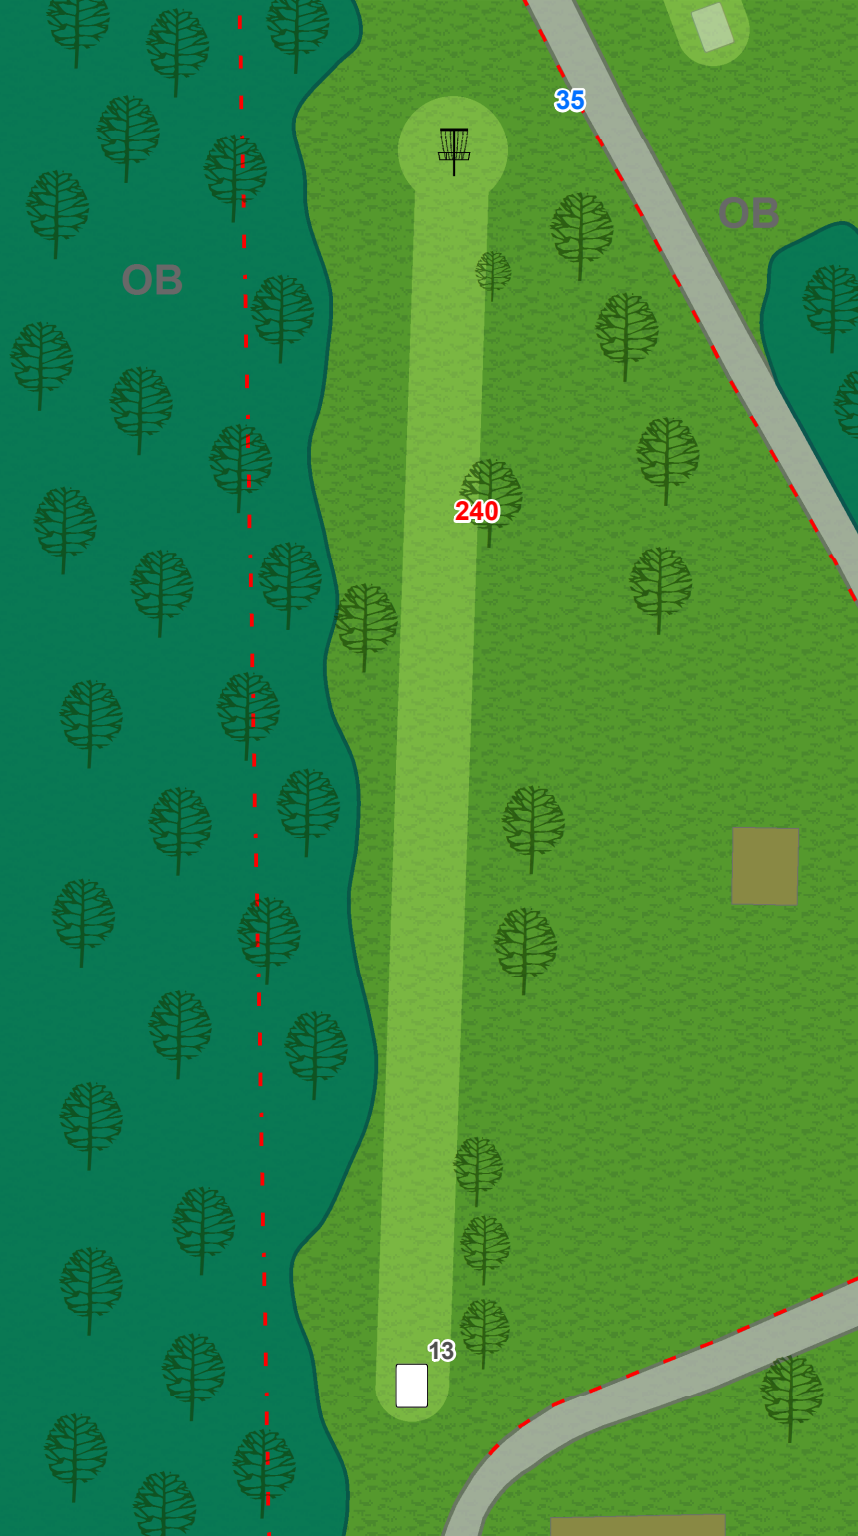

5

Par 3

215

Surrounded by water or over creek is OB.

Kennel Lake

6

Par 3

340

Hole Specific Notes:

Surrounded by water or over creek is OB. Long of basket is OB into the residential area, which is off of park property.

Kennel Lake

7

Par 3

314

Hole Specific Notes:

Left and long of basket is OB into the residential area, which is off of park property.

Kennel Lake

12
Par 3
261

Hole Specific Notes:

Disc must land within island that is surrounded by walking path to be considered in bounds. Any drive that is OB must go to the drop zone. Any other shot OB will be played with normal OB rules.

Kennel Lake

13

Par 3

338

Hole Specific Notes:

Marked area on left OB. On or over the walking path to the right is OB.

OB

Kennel Lake