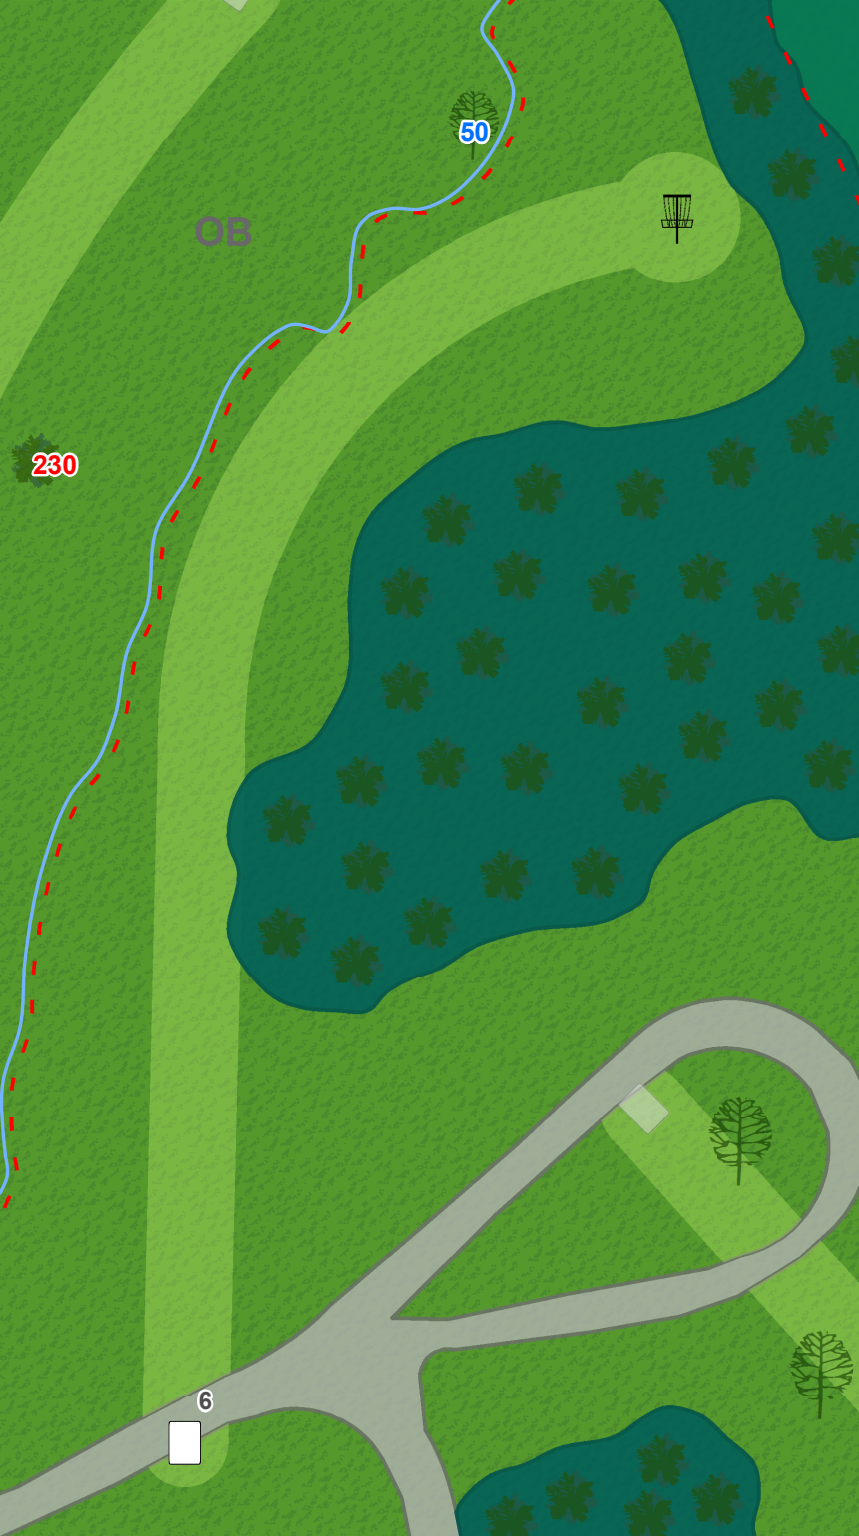

Kennel Lake

Disc Golf Course

Kennel Lake

1

Par 3

430

Hole Specific Notes:

To the left is OB into the residential area, which is off of park property. On or over drive and parking lot to the right is OB.

273

Hole Specific Notes:

Water is OB.

Kennel Lake

4

Par 3

284

Kennel Lake

5

Par 3

215

Surrounded by water or over creek is OB.

Kennel Lake

6

Par 3

340

Hole Specific Notes:

Surrounded by water or over creek is OB. Long of basket is OB into the residential area, which is off of park property.

Kennel Lake

7

Par 3

314

Hole Specific Notes:

Left and long of basket is OB into the residential area, which is off of park property.