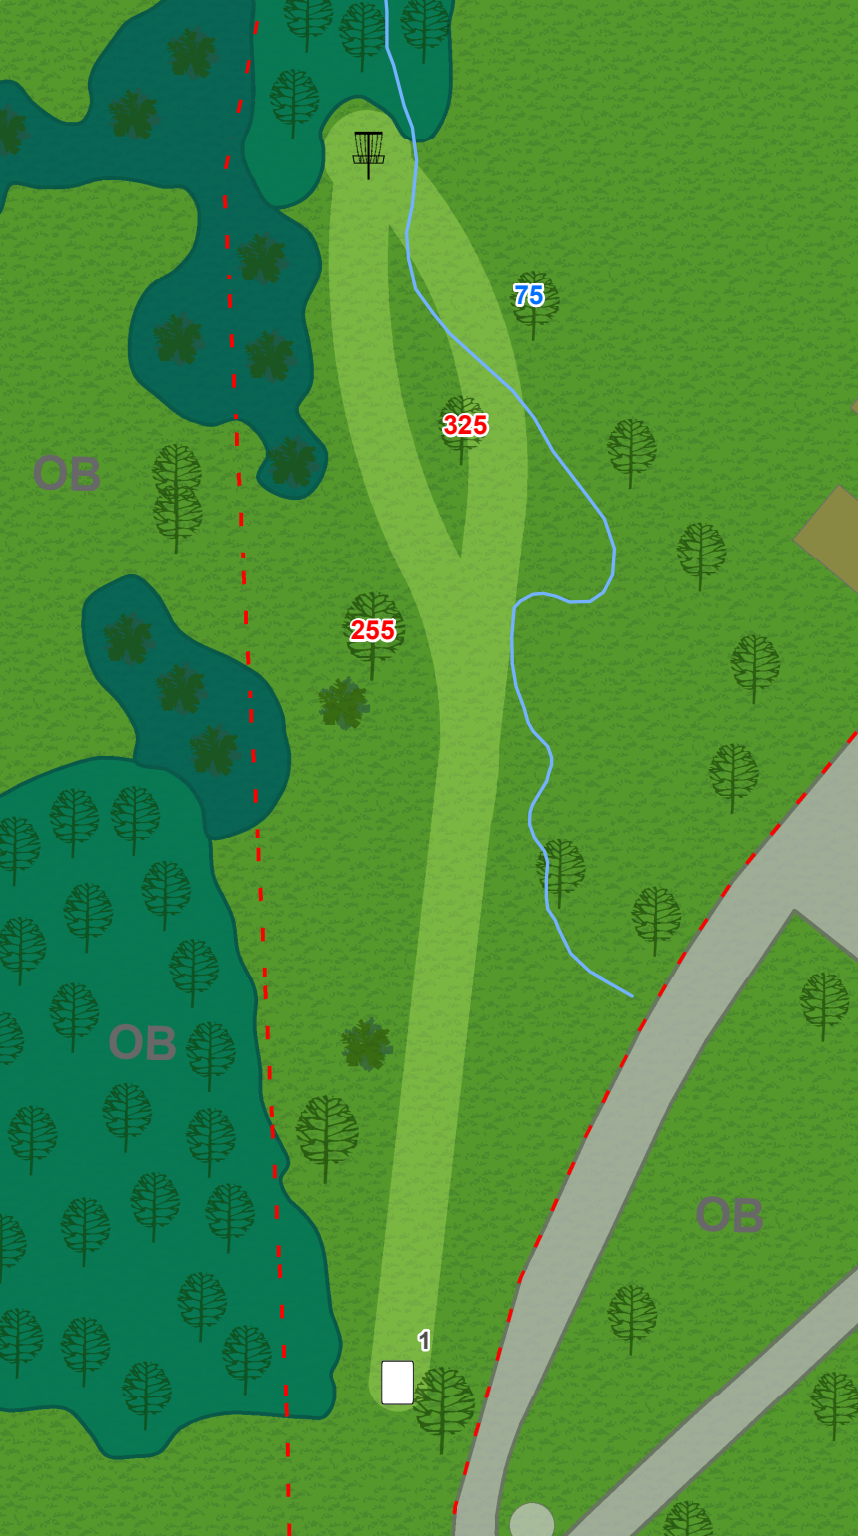

Kennel Lake

Disc Golf Course

Kennel Lake

1

Par 3

430

Hole Specific Notes:

To the left is OB into the residential area, which is off of park property. On or over drive and parking lot to the right is OB.

Kennel Lake

2

Par 3

346

Kennel Lake

OB

3

Par 3

5

Par 3

215

Surrounded by water or over creek is OB.

Kennel Lake

6

Par 3

340

Hole Specific Notes:

Surrounded by water or over creek is OB. Long of basket is OB into the residential area, which is off of park property.

Kennel Lake

7

Par 3

314

Hole Specific Notes:

Left and long of basket is OB into the residential area, which is off of park property.