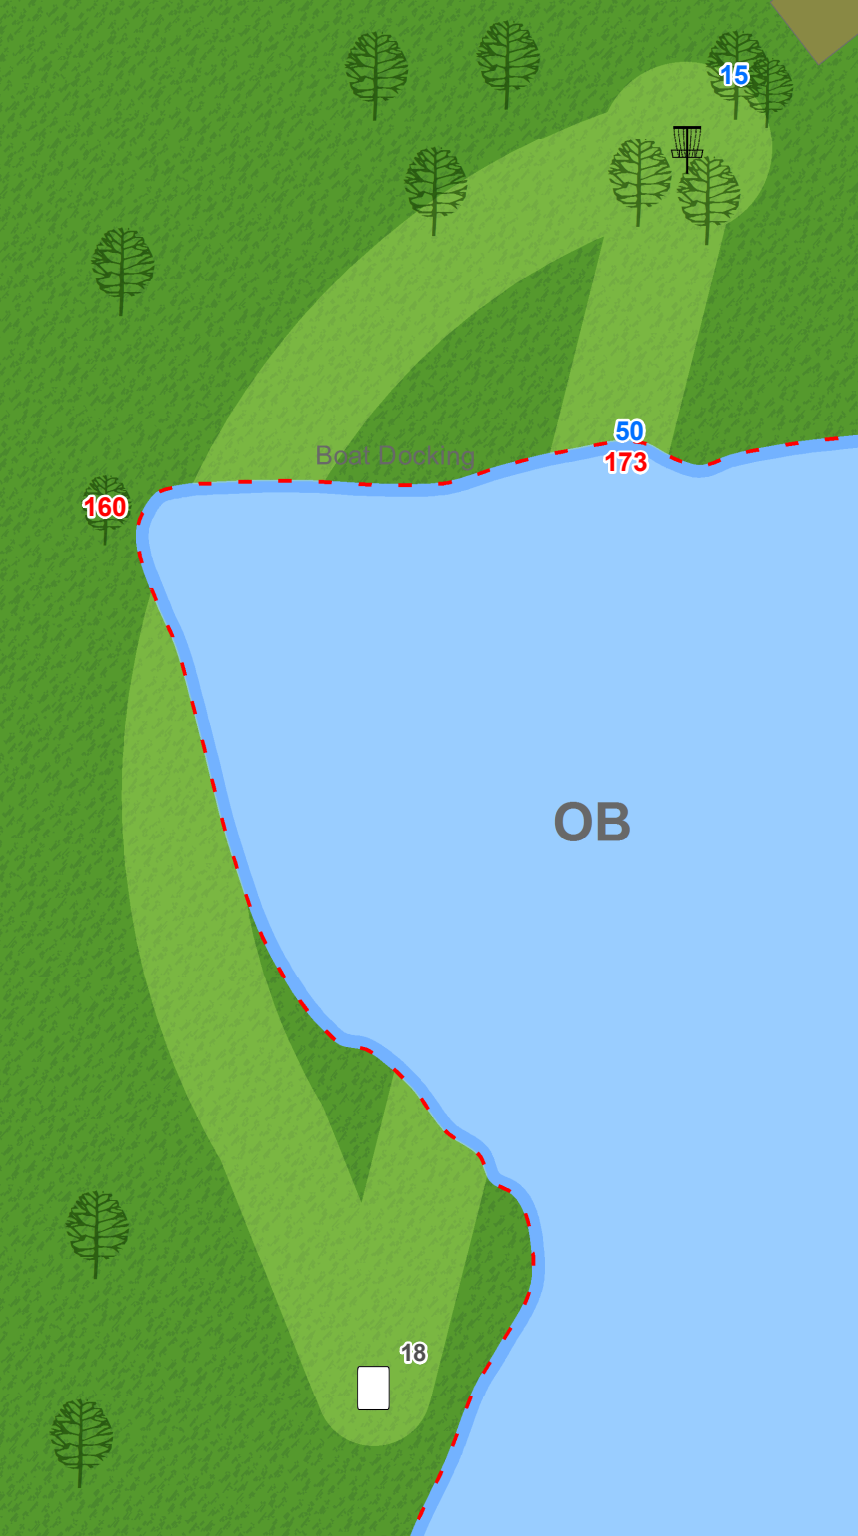

Hole Specific Notes:

Surrounded by water or over creek is OB. Long of basket is OB into the residential area, which is off of park property.

Kennel Lake

7

Par 3

314

Hole Specific Notes:

Left and long of basket is OB into the residential area, which is off of park property.

Water is OB; On or over walking path to the left is OB.

Kennel Lake

16
Par 4
496

Hole Specific Notes:

Water is OB; On or over walking path to the left is OB.

Kennel Lake

17
Par 3
254

Hole Specific Notes:

Water is OB; On or over walking path to the left is OB.

Kennel Lake

18

Par 3

263

Hole Specific Notes:

Water is OB; On or over walking path to the left is OB.

Legend

Tee

Basket

— — Out of Bounds

150 Distance From Tee

25 Distance To Hole