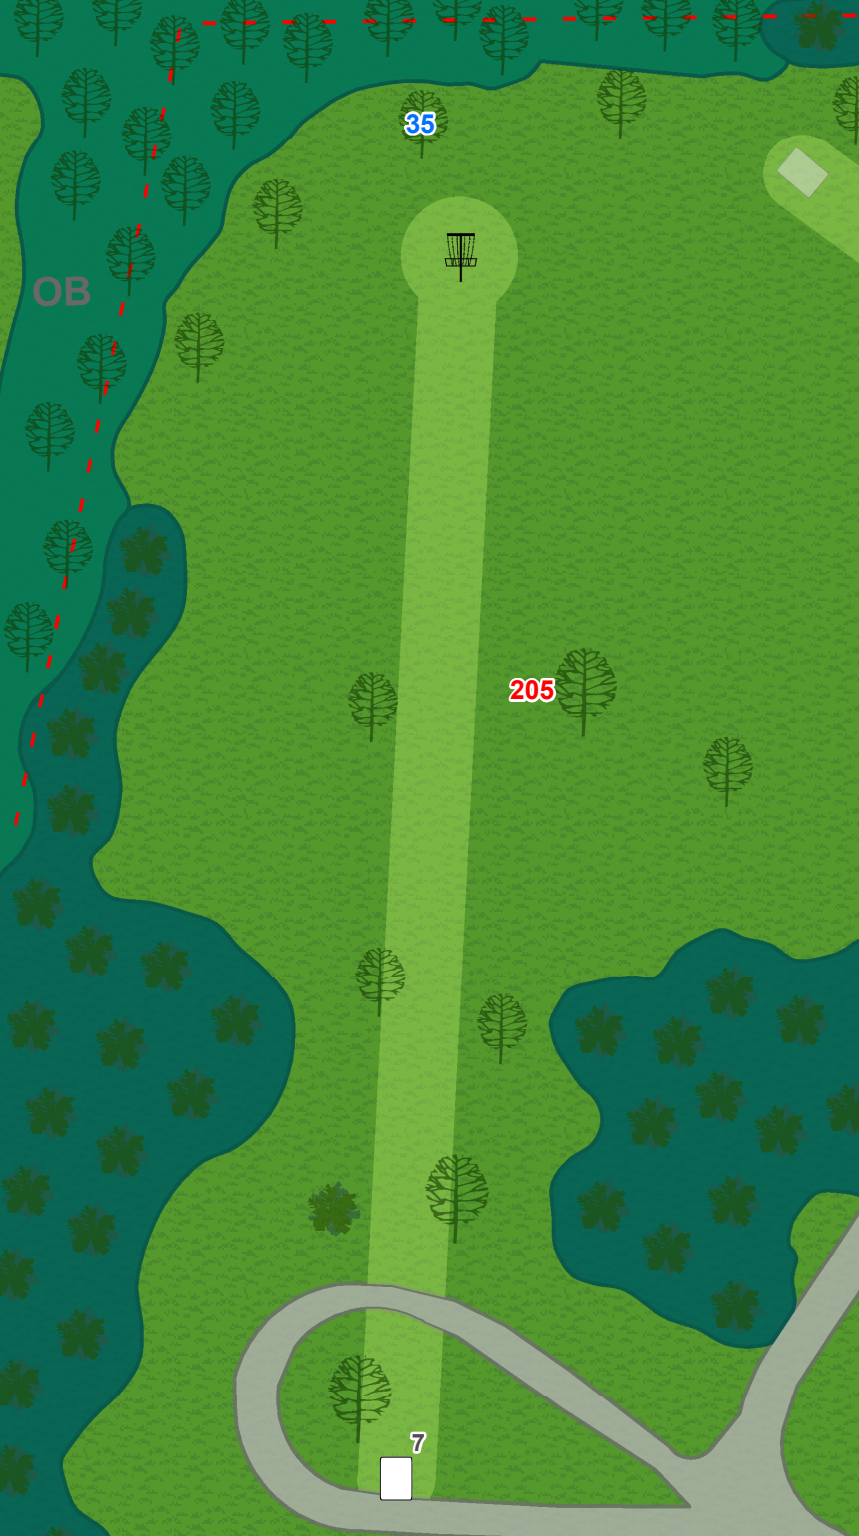

Kennel Lake

Disc Golf Course

Kennel Lake

1

Par 3

430

Hole Specific Notes:

To the left is OB into the residential area, which is off of park property. On or over drive and parking lot to the right is OB.

273

Hole Specific Notes:

Water is OB.

Kennel Lake

4

Par 3

284

Kennel Lake

5

Par 3

215

Surrounded by water or over creek is OB.

Kennel Lake

6

Par 3

340

Hole Specific Notes:

Surrounded by water or over creek is OB. Long of basket is OB into the residential area, which is off of park property.

Kennel Lake

7

Par 3

314

Hole Specific Notes:

Left and long of basket is OB into the residential area, which is off of park property.