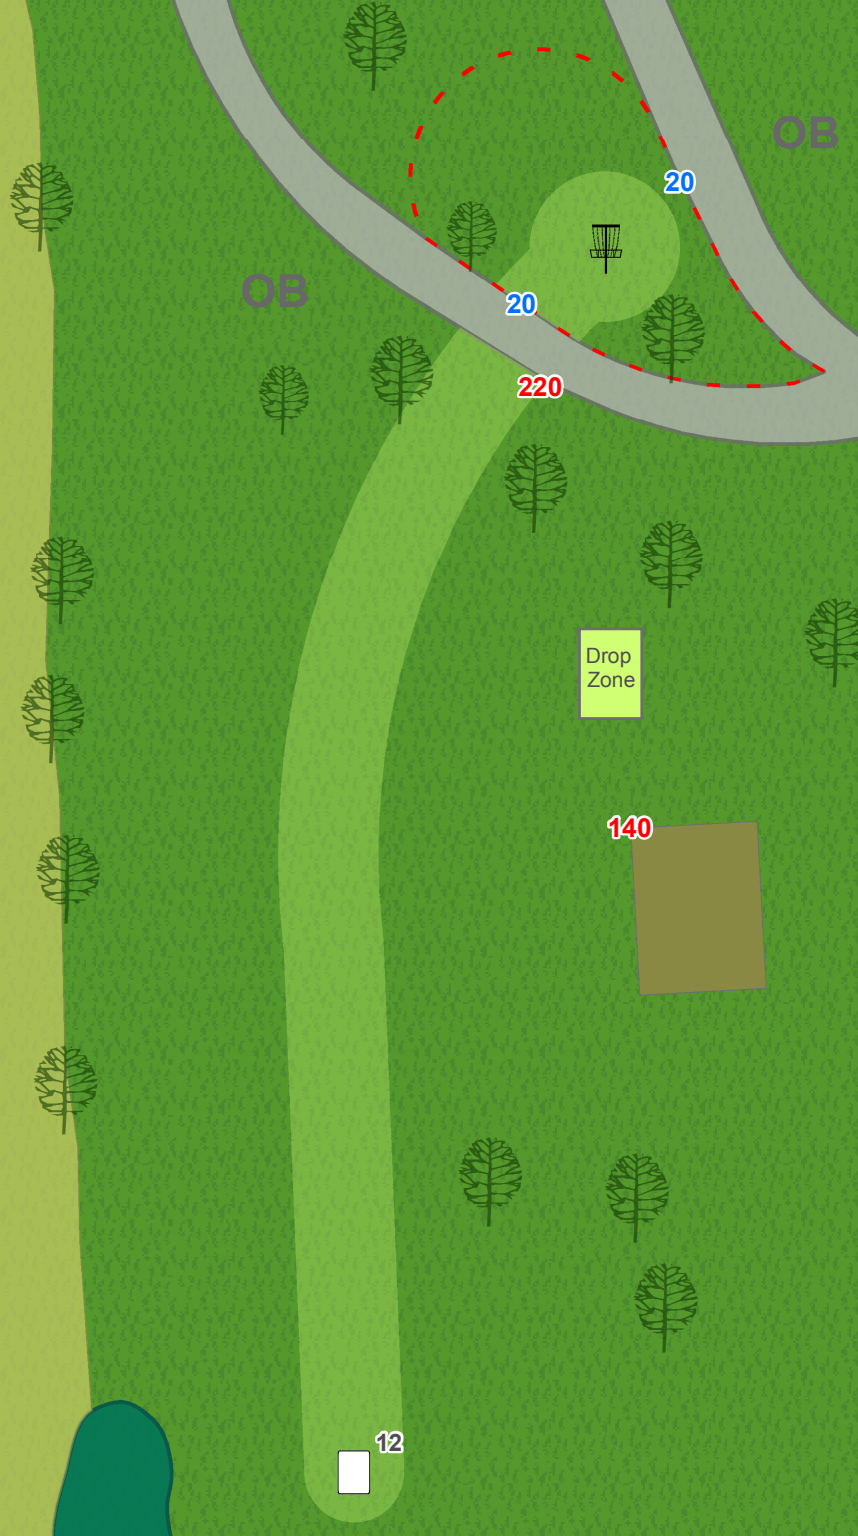

Hole Specific Notes:

Surrounded by water or over creek is OB. Long of basket is OB into the residential area, which is off of park property.

Kennel Lake

7

Par 3

314

Hole Specific Notes:

Left and long of basket is OB into the residential area, which is off of park property.

Kennel Lake

10
Par 3
227

Hole Specific Notes:

On or over road OB.

Kennel Lake

11
Par 4
579

Hole Specific Notes:

Long of basket and off of park property is OB.

Kennel Lake

12
Par 3
261

Hole Specific Notes:

Disc must land within island that is surrounded by walking path to be considered in bounds. Any drive that is OB must go to the drop zone. Any other shot OB will be played with normal OB rules.

Kennel Lake

13

Par 3

338

Hole Specific Notes:

Marked area on left OB. On or over the walking path to the right is OB.

OB

Kennel Lake