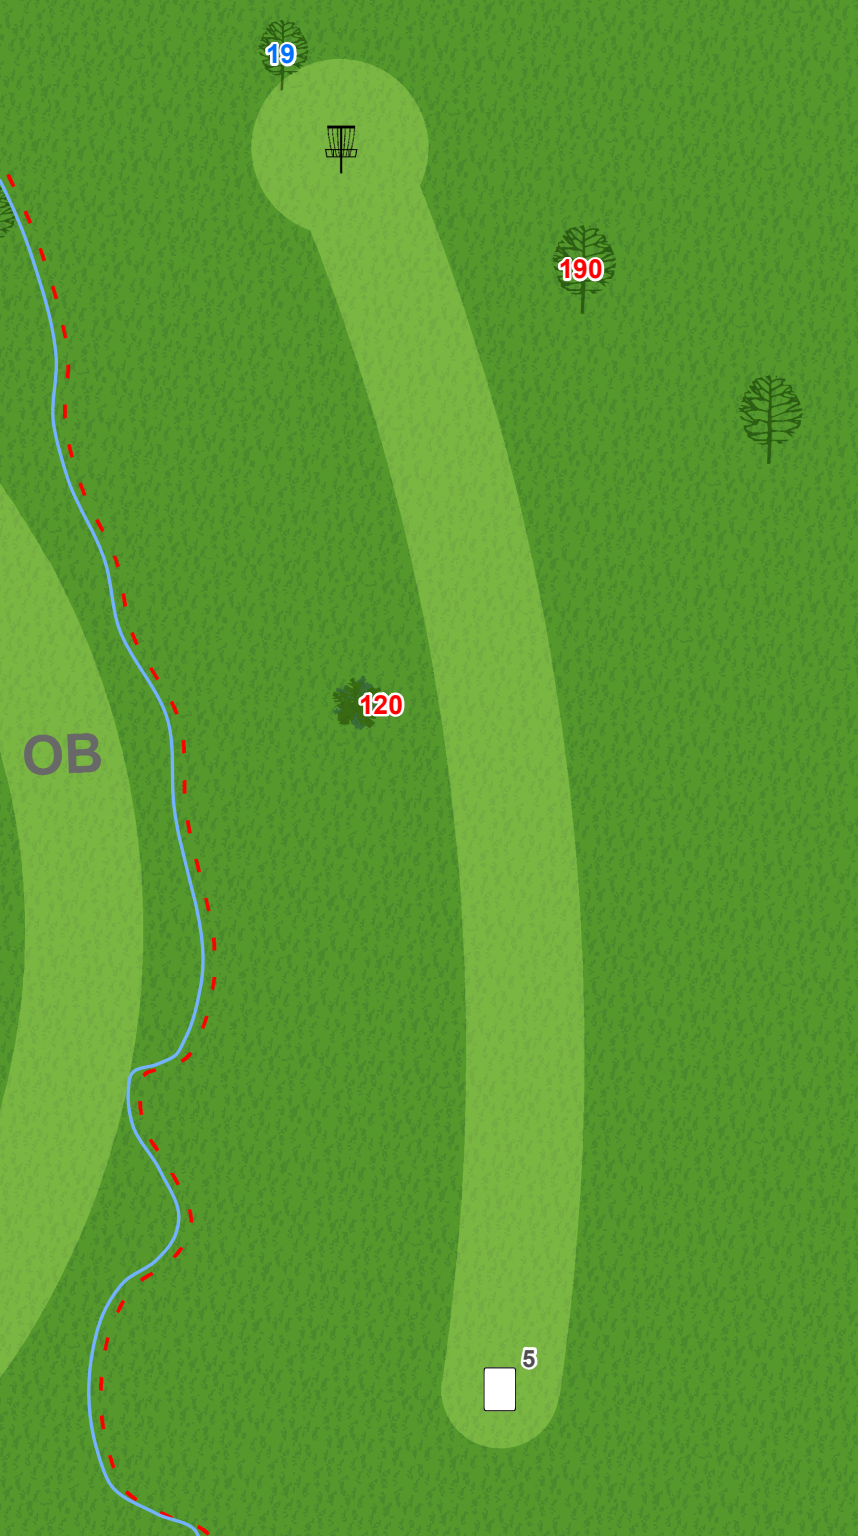

Kennel Lake

Disc Golf Course

Kennel Lake

1

Par 3

430

Hole Specific Notes:

To the left is OB into the residential area, which is off of park property. On or over drive and parking lot to the right is OB.

273

Hole Specific Notes:

Water is OB.

Kennel Lake

4

Par 3

284

Kennel Lake

5

Par 3

215

Surrounded by water or over creek is OB.

Kennel Lake

6

Par 3

340

Hole Specific Notes:

Surrounded by water or over creek is OB. Long of basket is OB into the residential area, which is off of park property.

Kennel Lake

7

Par 3

314

Hole Specific Notes:

Left and long of basket is OB into the residential area, which is off of park property.