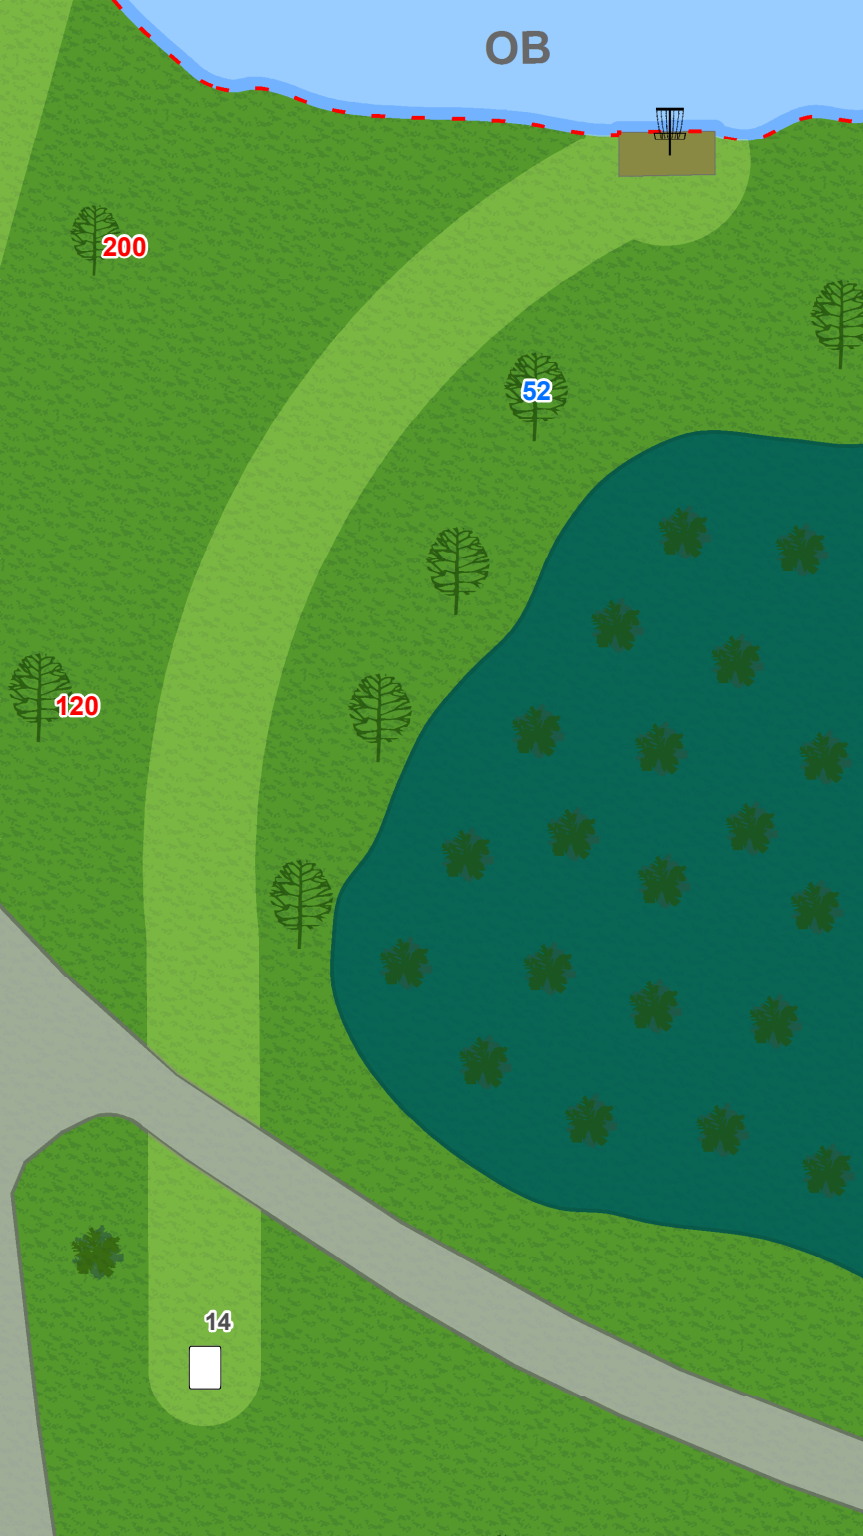

Hole Specific Notes:

Surrounded by water or over creek is OB. Long of basket is OB into the residential area, which is off of park property.

Kennel Lake

7

Par 3

314

Hole Specific Notes:

Left and long of basket is OB into the residential area, which is off of park property.

Kennel Lake

12
Par 3
261

Hole Specific Notes:

Disc must land within island that is surrounded by walking path to be considered in bounds. Any drive that is OB must go to the drop zone. Any other shot OB will be played with normal OB rules.

Kennel Lake

13

Par 3

338

Hole Specific Notes:

Marked area on left OB. On or over the walking path to the right is OB.

OB

Kennel Lake

14

Par 3

250

Hole Specific Notes:

Water is OB.

Kennel Lake

15
Par 4
464

Hole Specific Notes: