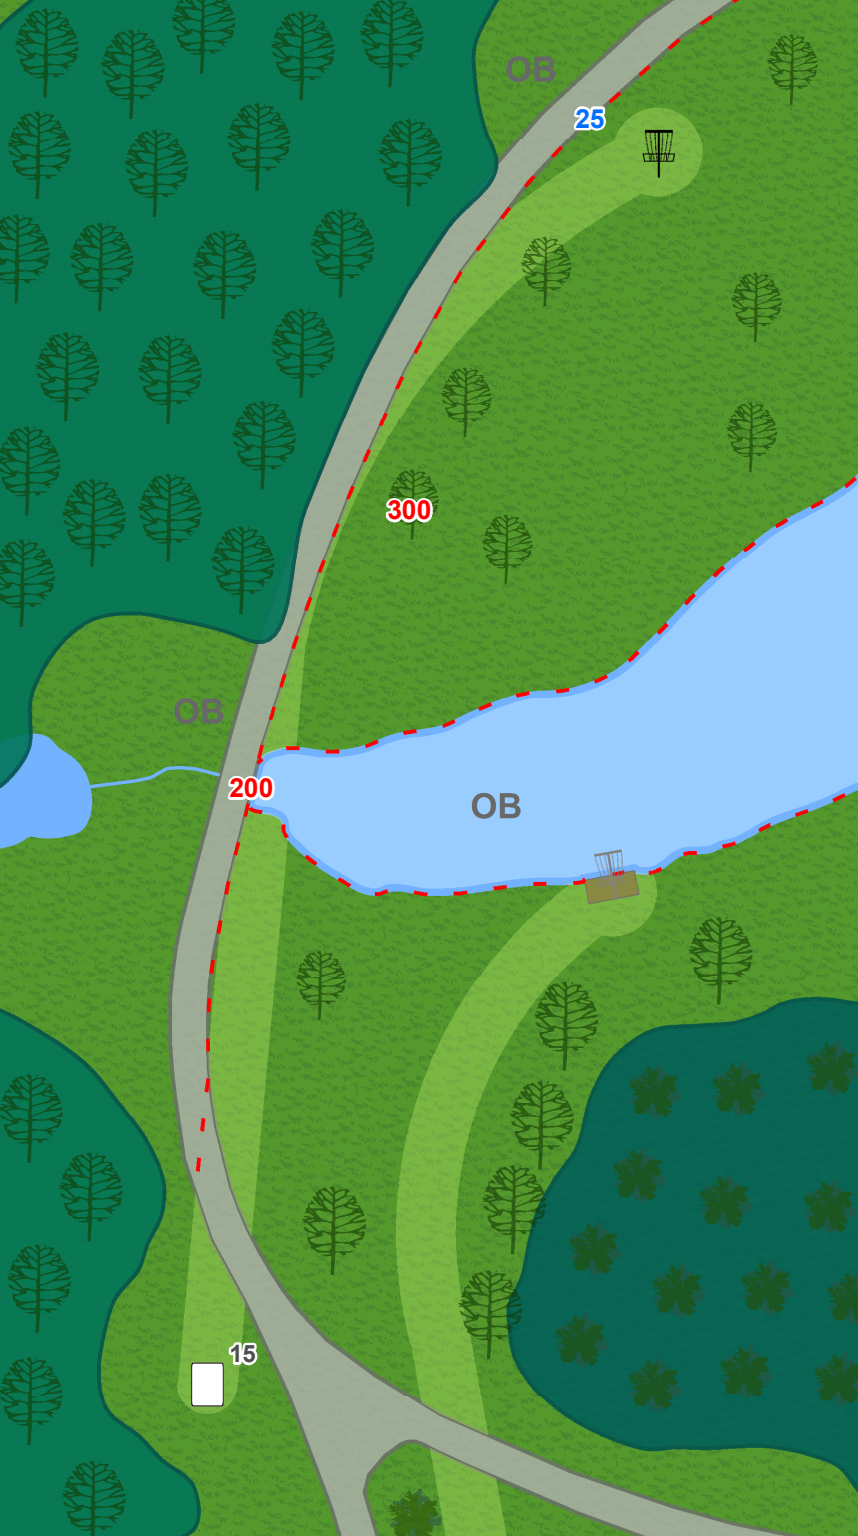

Hole Specific Notes:

Surrounded by water or over creek is OB. Long of basket is OB into the residential area, which is off of park property.

Kennel Lake

7

Par 3

314

Hole Specific Notes:

Left and long of basket is OB into the residential area, which is off of park property.

Kennel Lake

12
Par 3
261

Hole Specific Notes:

Disc must land within island that is surrounded by walking path to be considered in bounds. Any drive that is OB must go to the drop zone. Any other shot OB will be played with normal OB rules.

14

Par 3

250

Hole Specific Notes:

Water is OB.

Kennel Lake

15
Par 4
464

Hole Specific Notes:

Water is OB; On or over walking path to the left is OB.

Kennel Lake

16
Par 4
496

Hole Specific Notes:

Water is OB; On or over walking path to the left is OB.

Kennel Lake

17
Par 3
254

Hole Specific Notes: