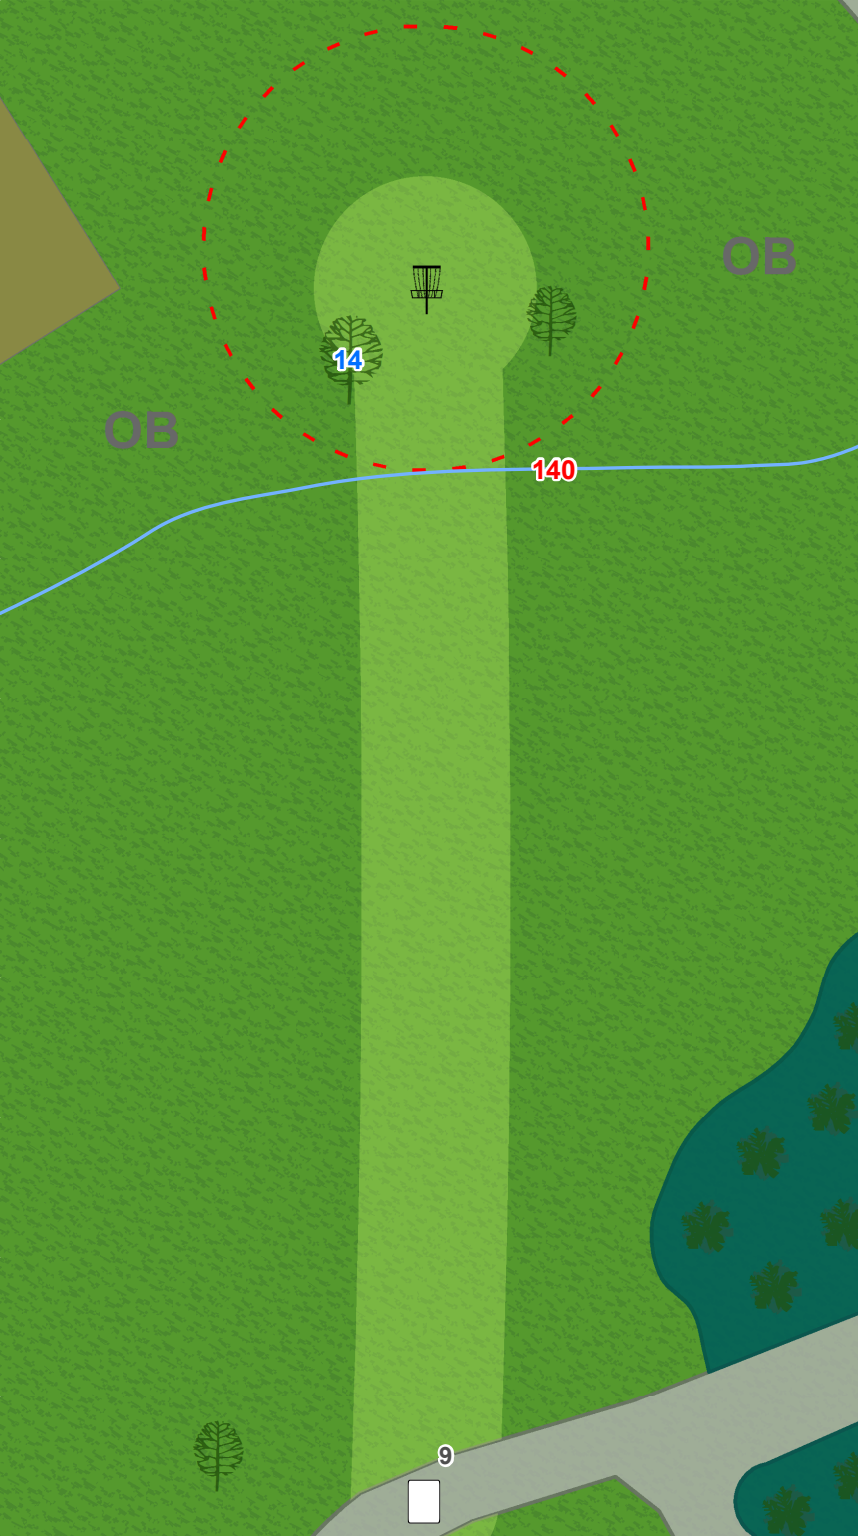

Hole Specific Notes:

Any drive that comes to rest OB must rethrow from the tee with a 1 stroke penalty. Throw until your drive comes to rest in bounds with a penalty for each successive OB throw. Normal OB rules apply once your disc comes to rest on the green.