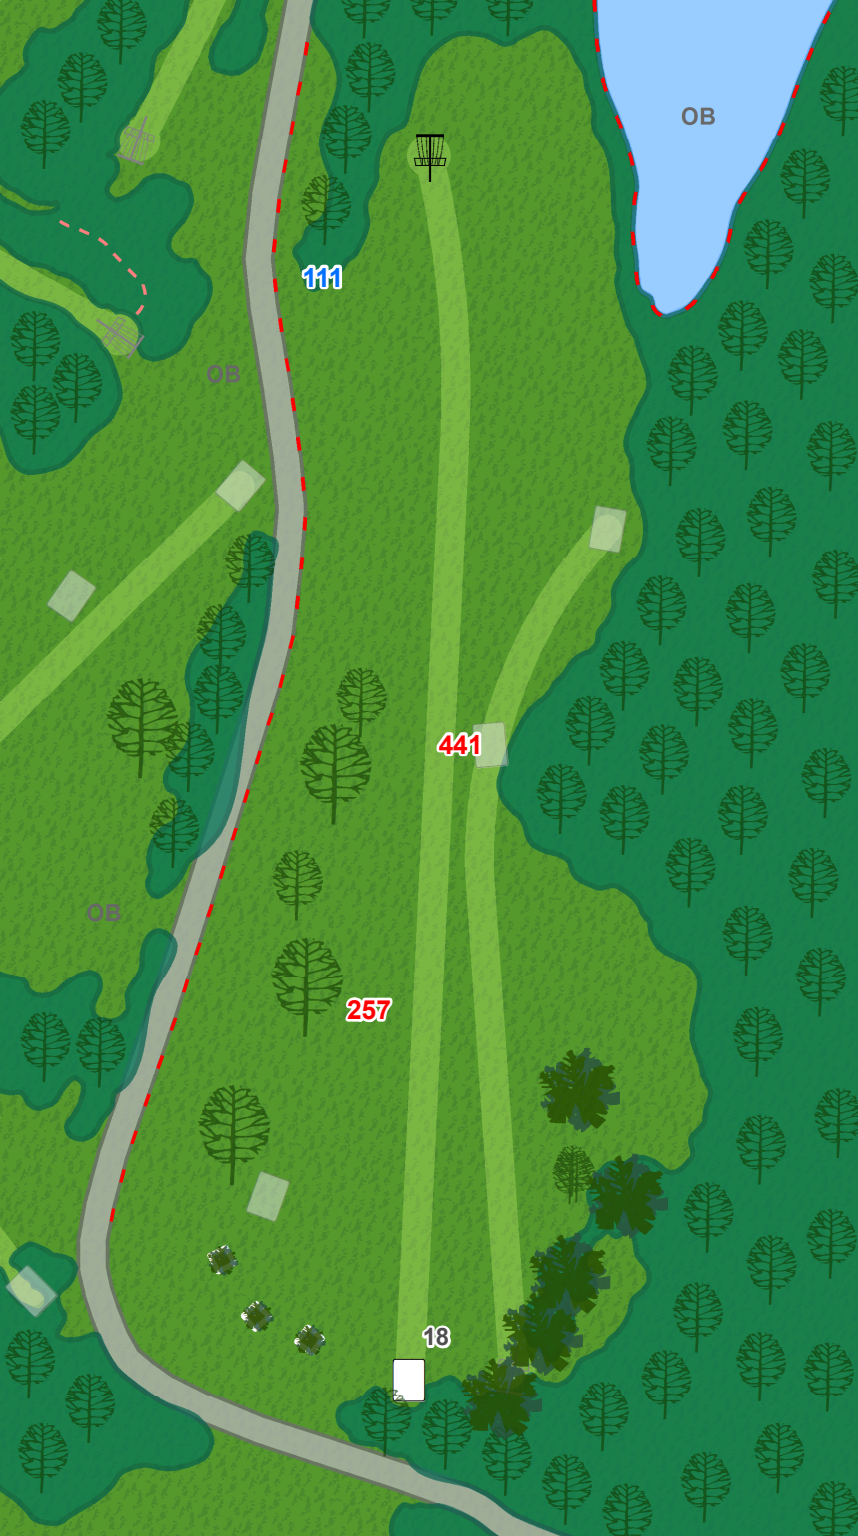

Hole Specific Notes:

On or over road to the left is OB; lake to the right is OB.