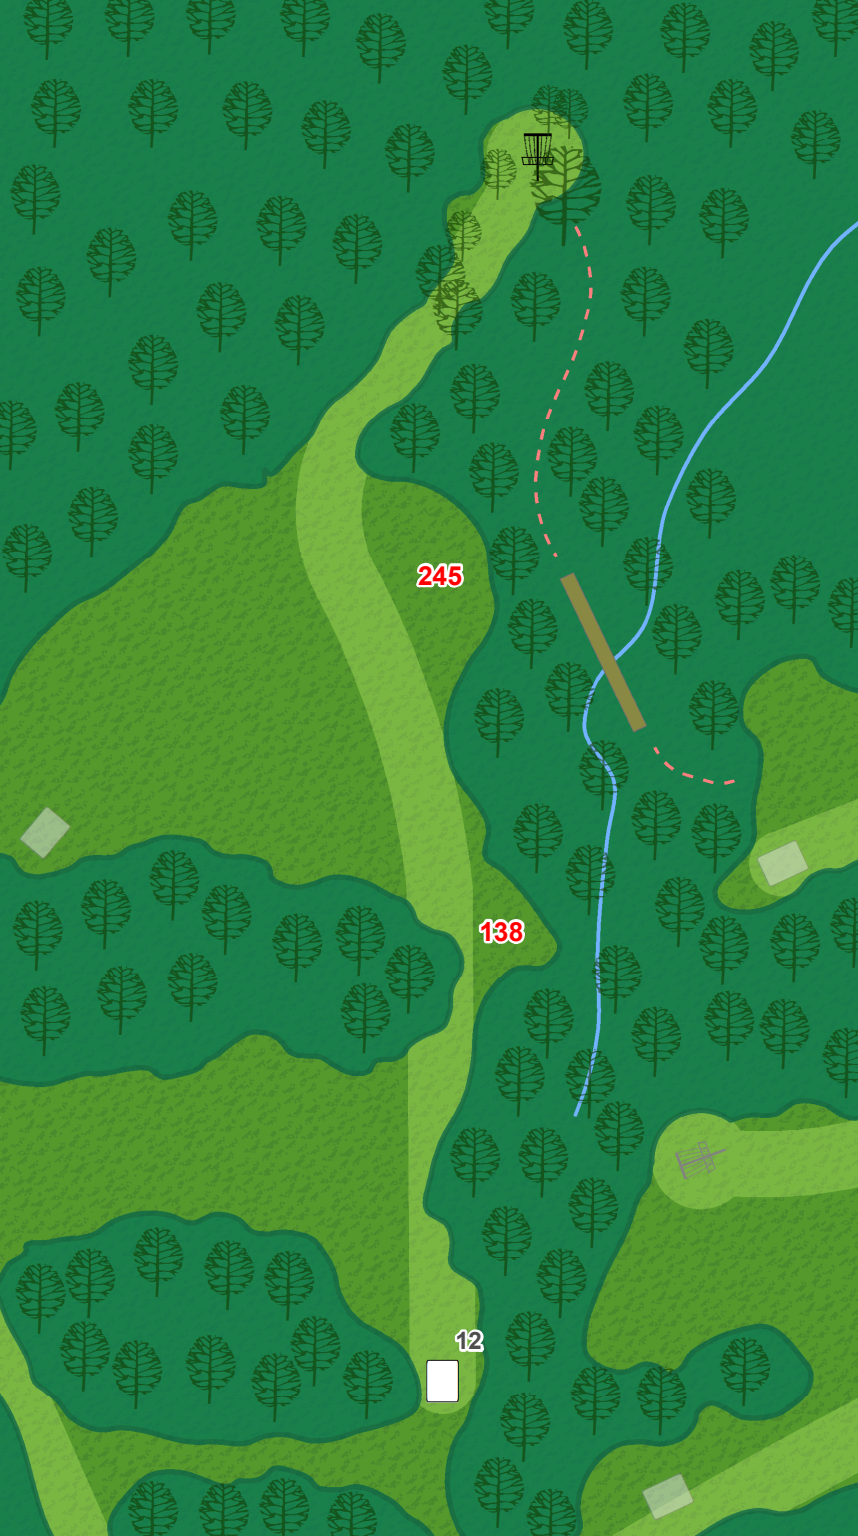

McNaughton
Park