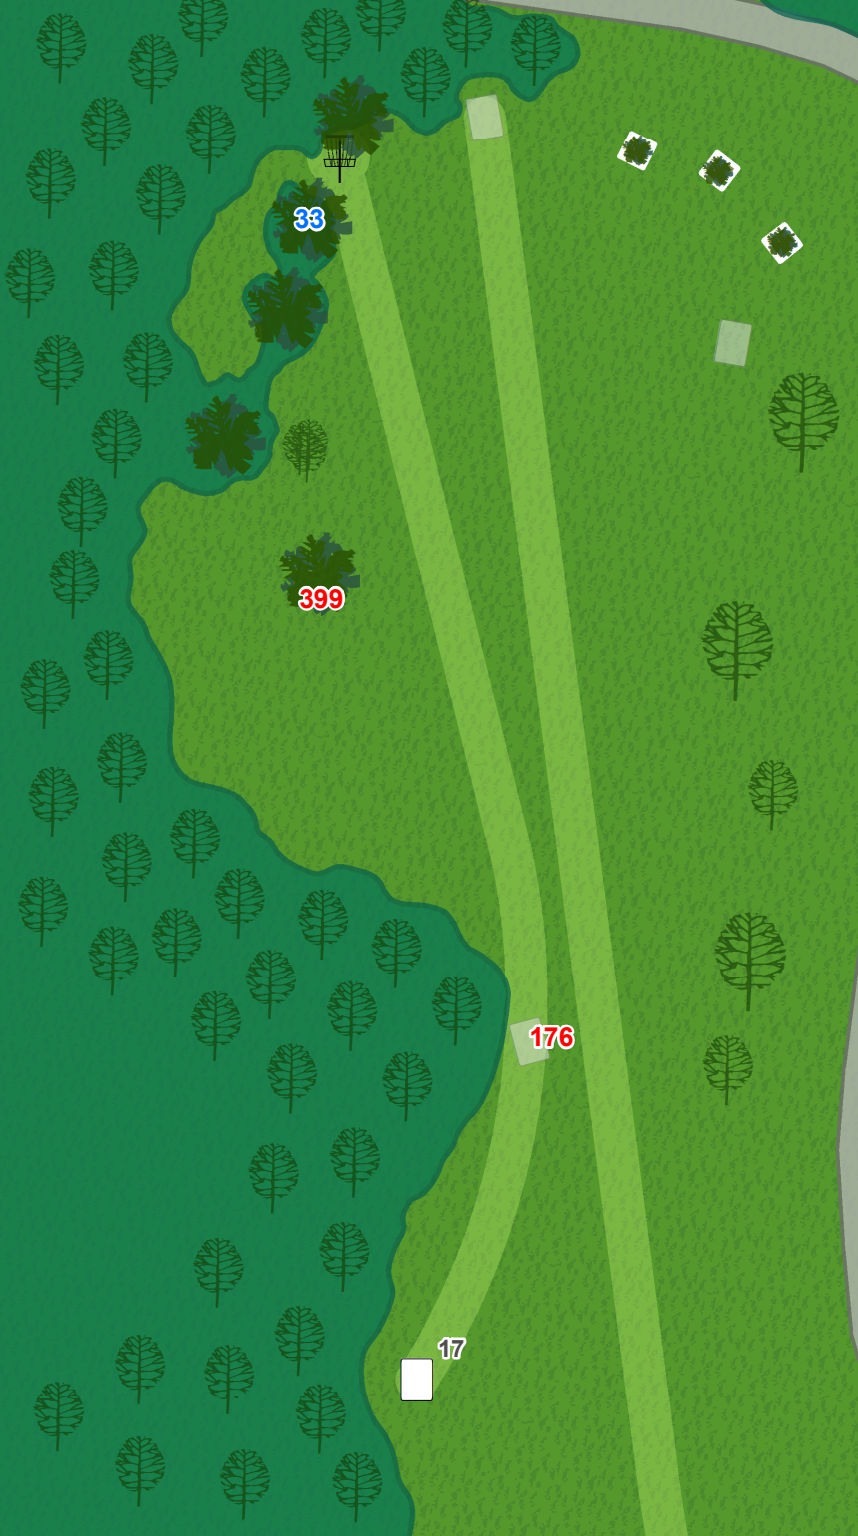

### Hole Specific Notes:

On or over path to the left is OB.

McNaughton  
Park

17

Par 4

625