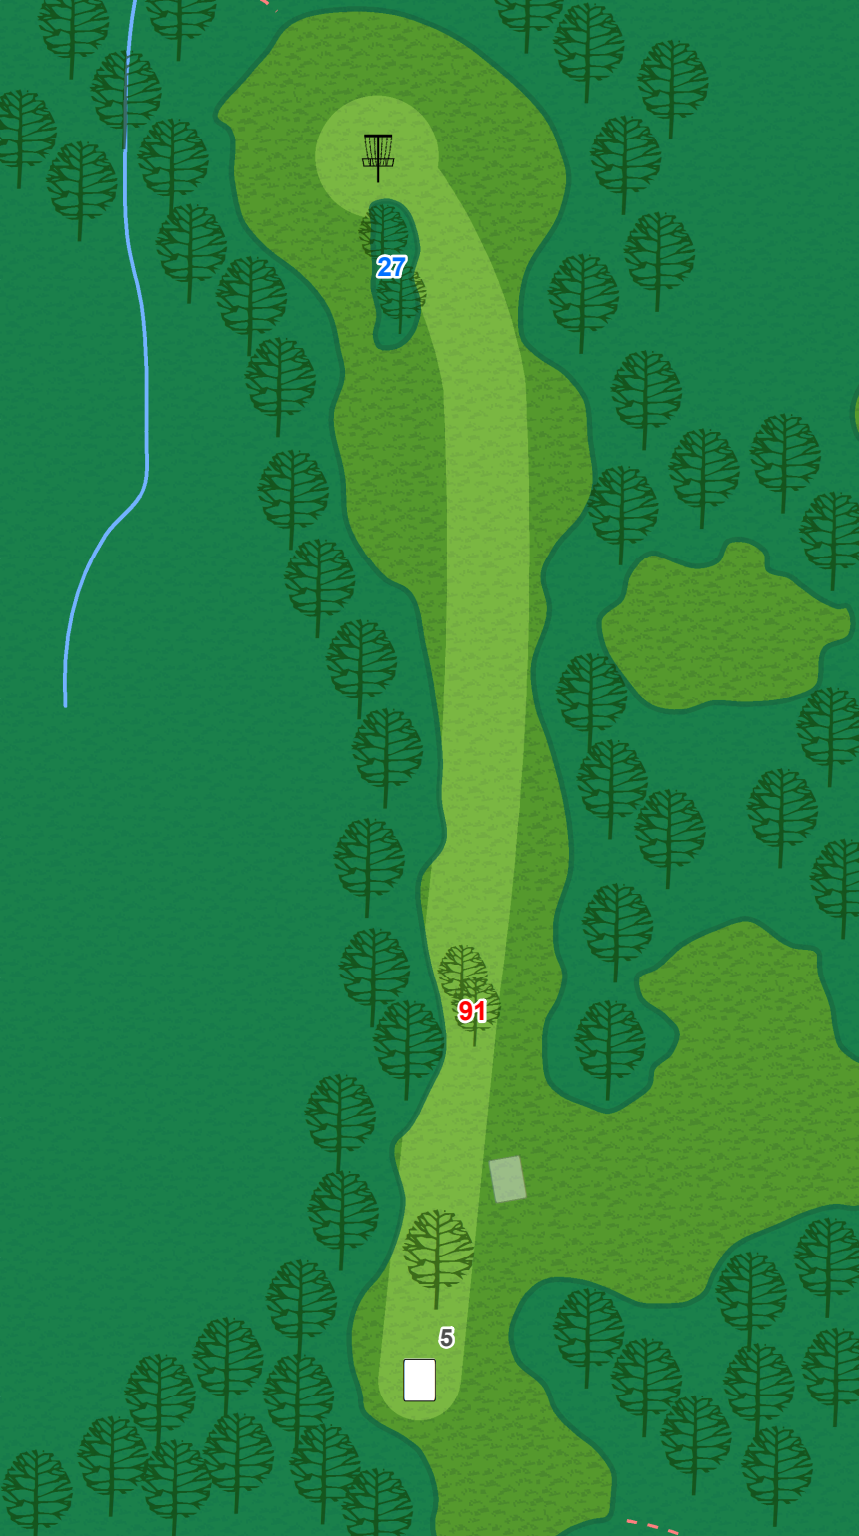

McNaughton
Park

5

Par 3

303