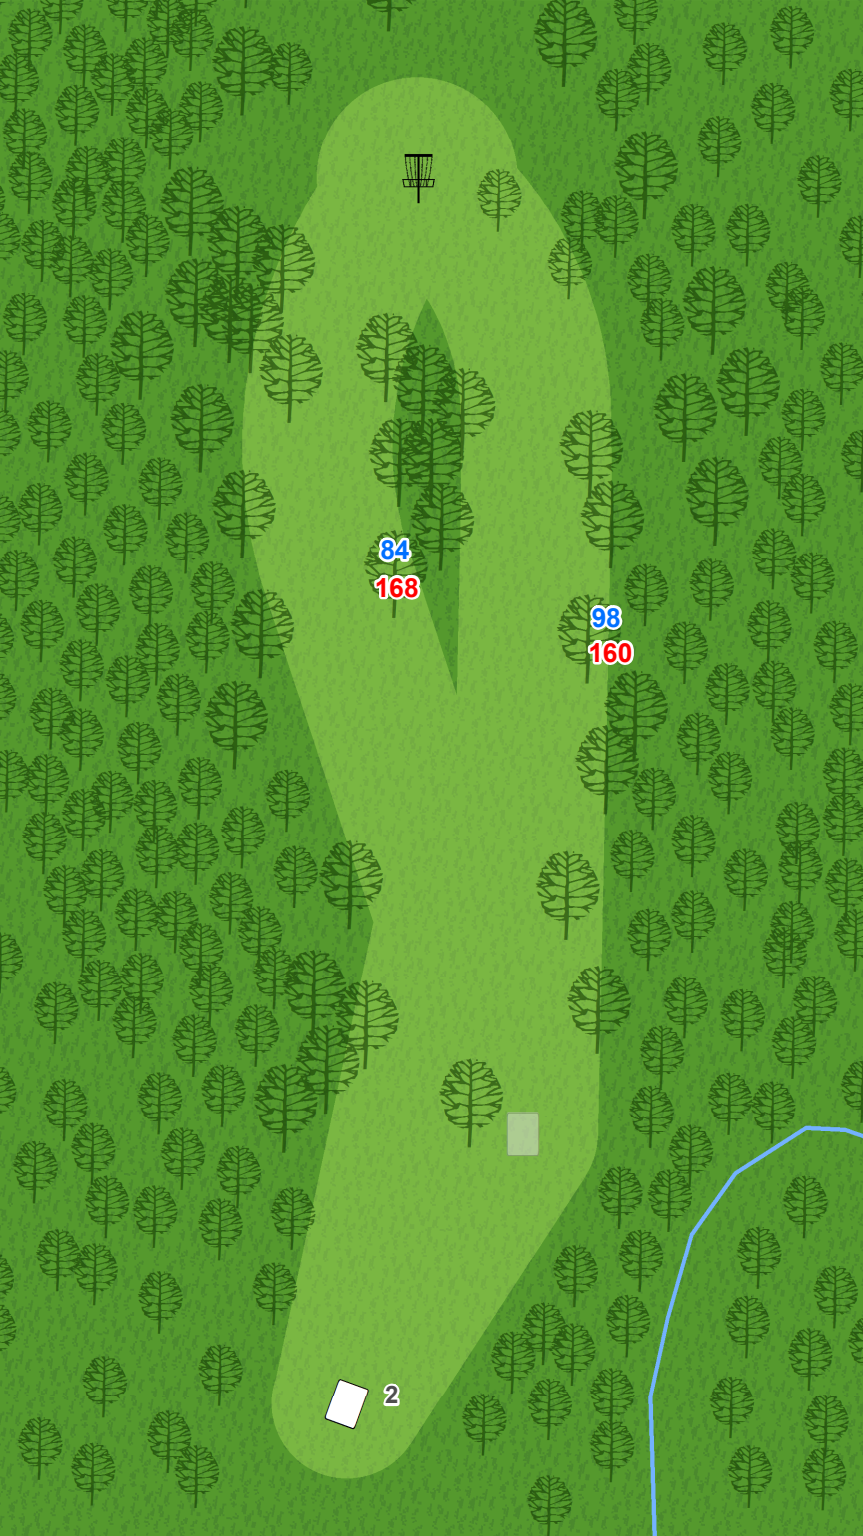

Northwood Park

Disc Golf Course

Northwood
Park

1

Par 3

312

Northwood Park

2

Par 3

243

Northwood Park

93

148

3

Par 3

252

420

Hole Specific Notes:

Limited OB Options:

The shot from the tee must come to rest within the roped areas; the penalty for going OB is a rethrow from the tee. Any shot thrown from the first island that comes to rest outside of the roped areas would proceed to the drop zone with a one stroke penalty. Any shot thrown from the second or third island that comes to rest out of bounds would be played with normal OB rules.

Legend

Tee

Basket

— — Out of Bounds

150 Distance From Tee

25 Distance To Hole