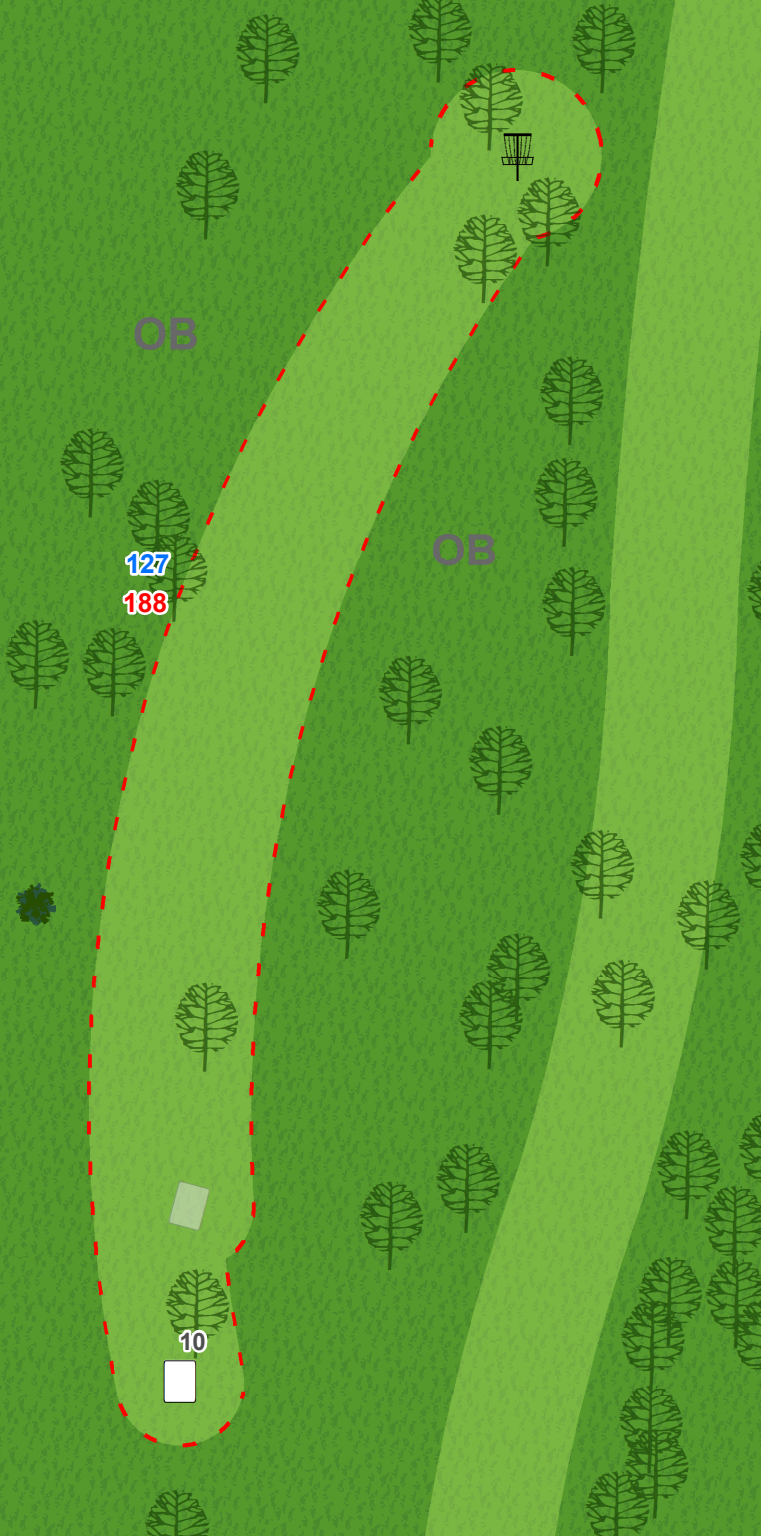

10

Par 3

303

Hole Specific Notes:

Limited OB Options:

Disc must come to rest within roped areas to be considered in bounds. If a disc comes to rest OB, the penalty is a rethrow from previous lie with a 1-throw penalty.

Northwood Park

11

Par 3

295

Hole Specific Notes:

Limited OB Options:

Disc must come to rest within roped areas to be considered in bounds. If a disc comes to rest OB, the penalty is a rethrow from previous lie with a 1-throw penalty.