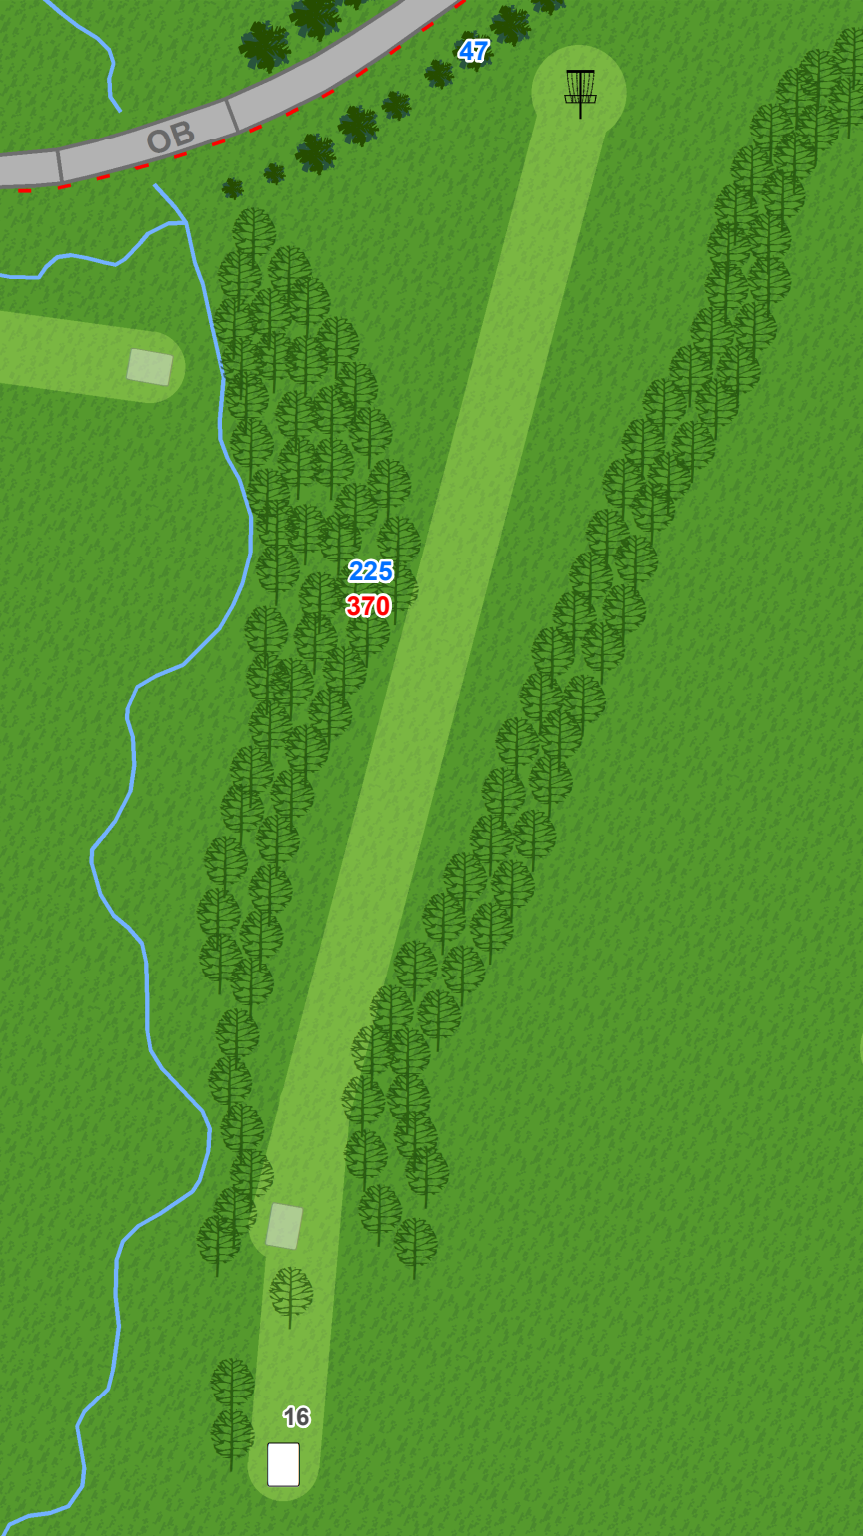

Northwood
Park

15
Par 3
305

48
275

15

Northwood Park

16
Par 4
635

Hole Specific Notes:

Water is casual; On or over road long of the basket is OB.

Northwood Park

17
Par 3
330

Hole Specific Notes:

Water is casual; On or over road to the right is OB; Over the fence long of basket is OB.

Northwood Park

18
Par 4
660

Hole Specific Notes:

Water is casual; On or over road to the right is OB.

Legend

Tee

Basket

— — Out of Bounds

150 Distance From Tee

25 Distance To Hole