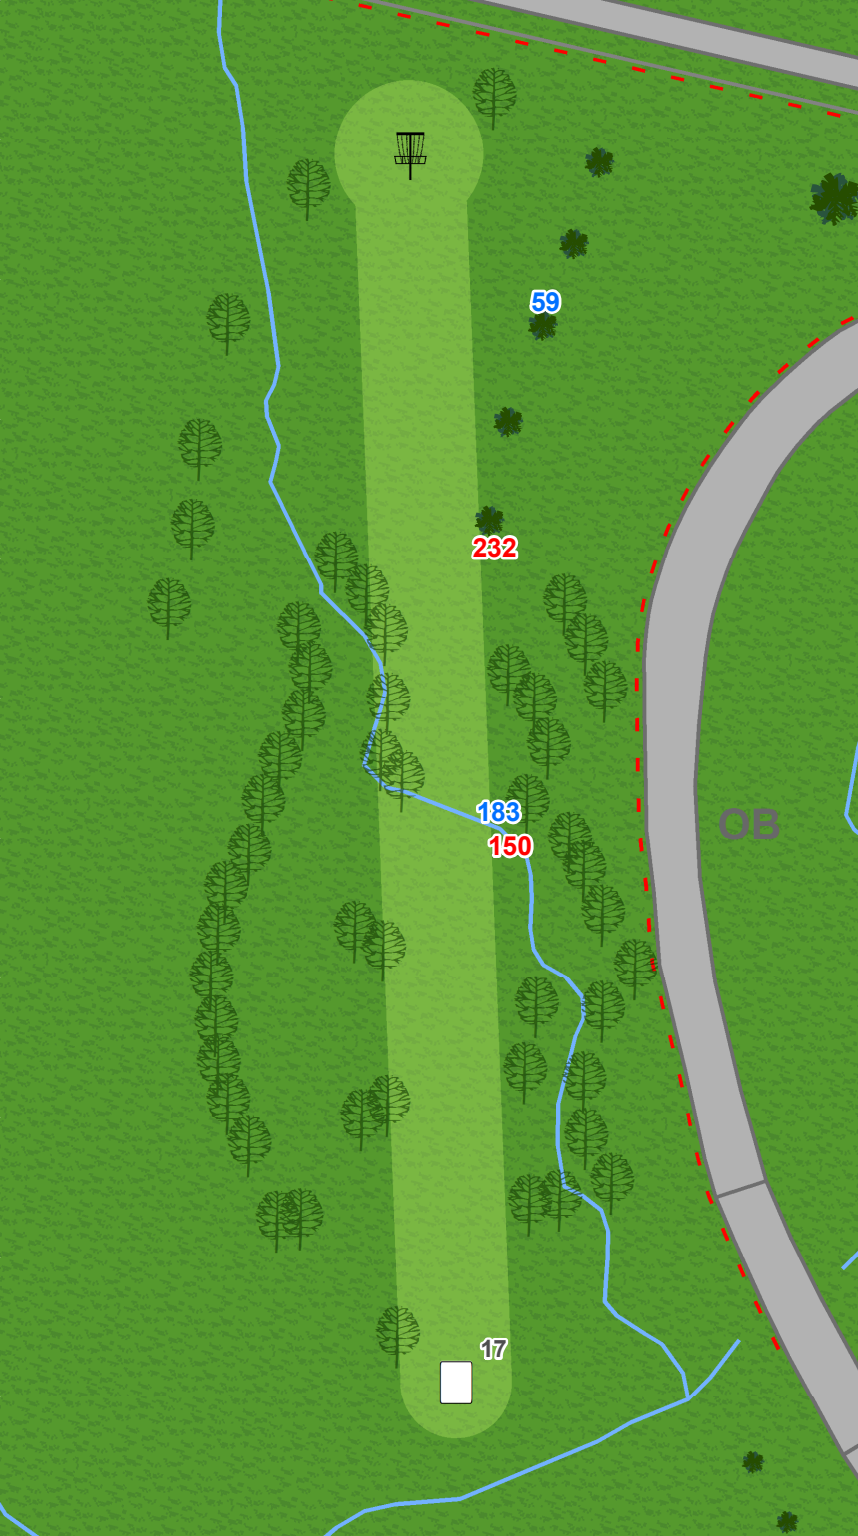

Northwood
Park

15
Par 3
305

48
275

15

Northwood Park

16
Par 4
635

Hole Specific Notes:

Water is casual; On or over road long of the basket is OB.

Northwood Park

17
Par 3
330

Hole Specific Notes:

Water is casual; On or over road to the right is OB; Over the fence long of basket is OB.

Northwood Park

18
Par 4
660

Hole Specific Notes:

Water is casual; On or over road to the right is OB.

Legend

Tee

Basket

— — Out of Bounds

150 Distance From Tee

25 Distance To Hole