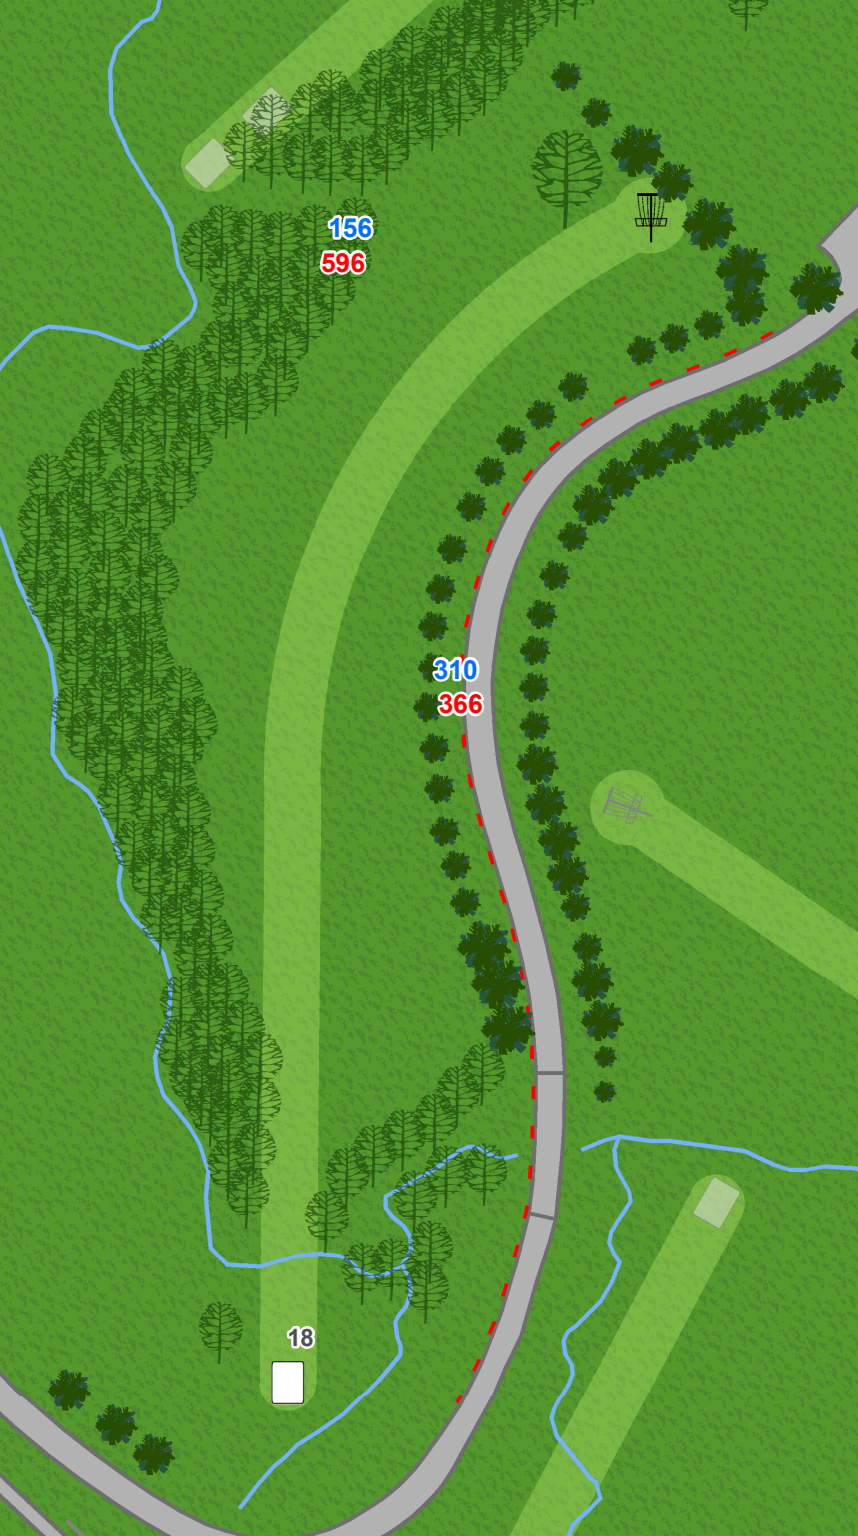

Northwood
Park

15
Par 3
305

48
275

15

Northwood Park

16
Par 4
635

Hole Specific Notes:

Water is casual; On or over road long of the basket is OB.

Northwood Park

17
Par 3
330

Hole Specific Notes:

Water is casual; On or over road to the right is OB; Over the fence long of basket is OB.

Northwood Park

18
Par 4
660

Hole Specific Notes:

Water is casual; On or over road to the right is OB.

Legend

Tee

Basket

— — Out of Bounds

150 Distance From Tee

25 Distance To Hole