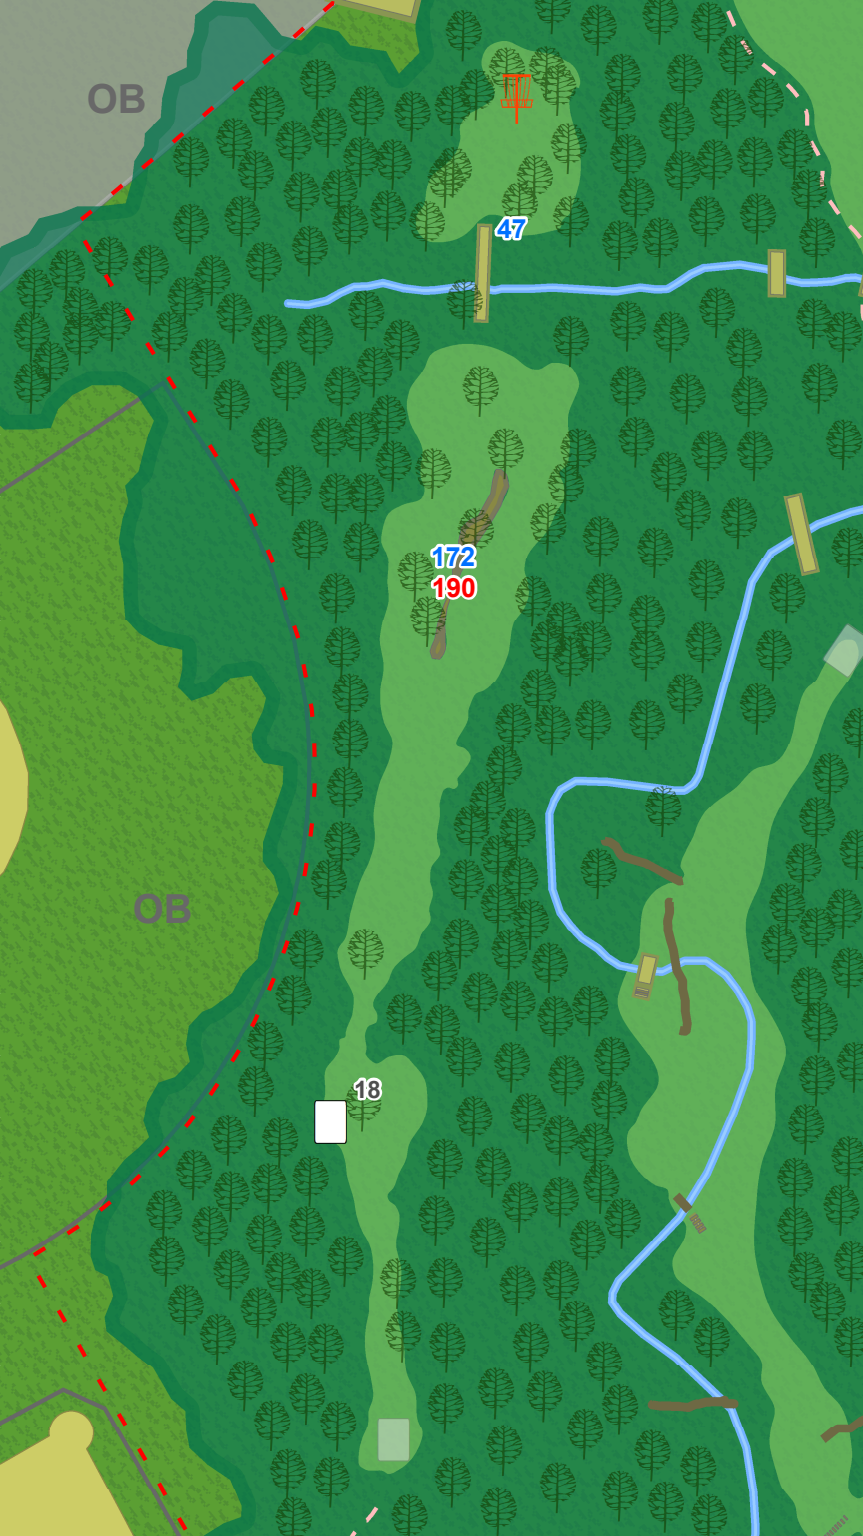

Westwood
Park
"Megiddo"

10
Par 3
394

Westwood
Park
"Megiddo"

11
Par 3
387

Hole Specific Notes:

OB left of rope line on left hand side that borders the creek. Water is casual everywhere else.

Westwood
Park
"Megiddo"

Hole Specific Notes:

Water is casual.

Westwood
Park
"Megiddo"

15
Par 4
474

Westwood
Park
"Megiddo"

16
Par 3
216

Hole Specific Notes:

Water is casual.

Westwood
Park
"Megiddo"

17
Par 3
281

Hole Specific Notes:

Water is casual.

Westwood
Park
"Megiddo"

18
Par 3
354

Hole Specific Notes:

OB over the fence to the left. OB on the parking lot to the left.

Legend

Tee

Basket

— — Out of Bounds

150 Distance From Tee

25 Distance To Hole