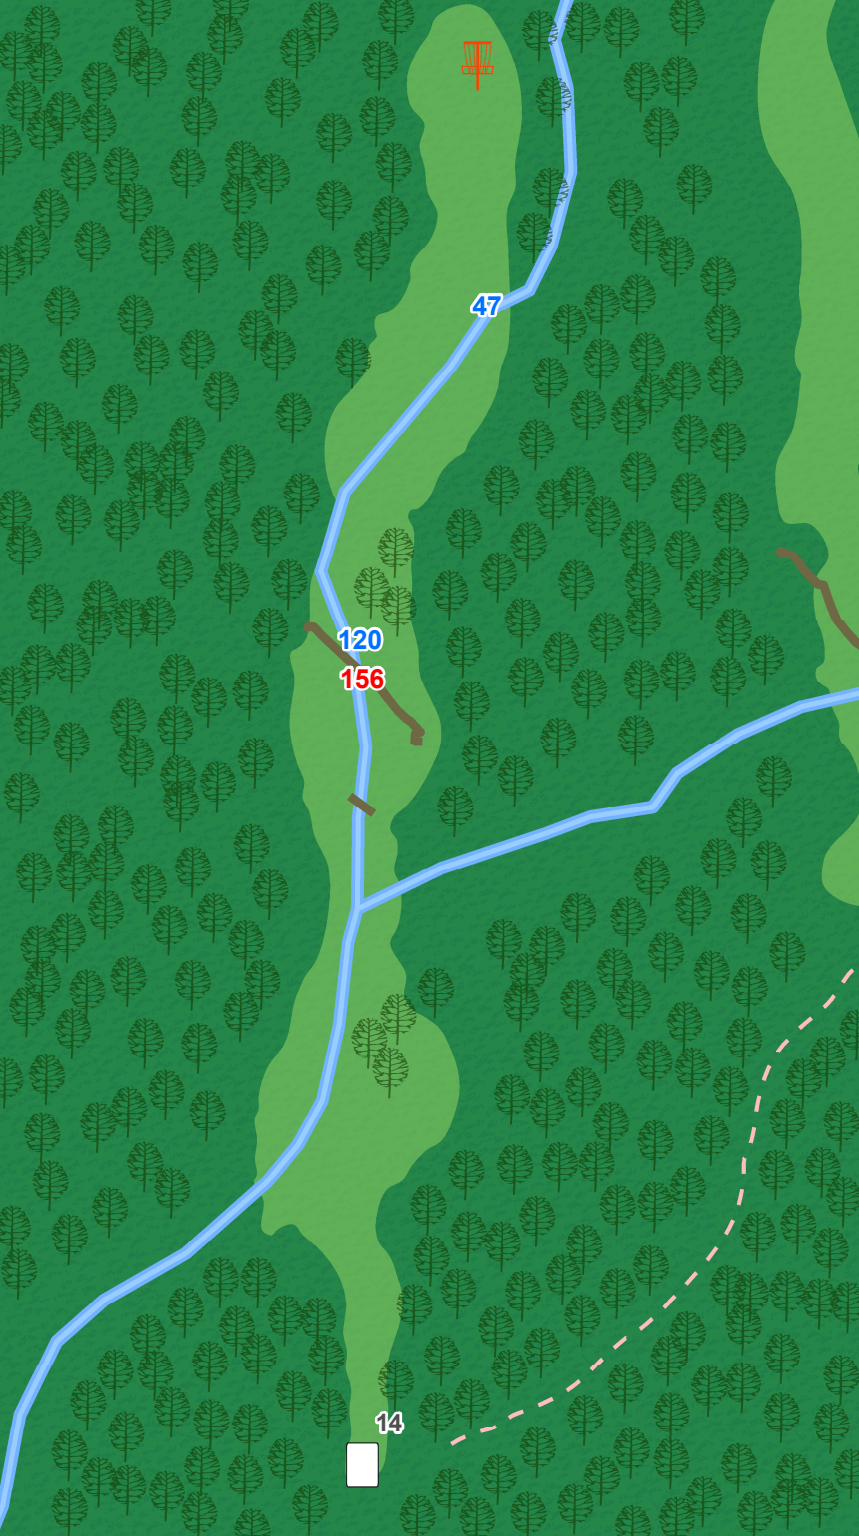

Hole Specific Notes:

Water is casual.