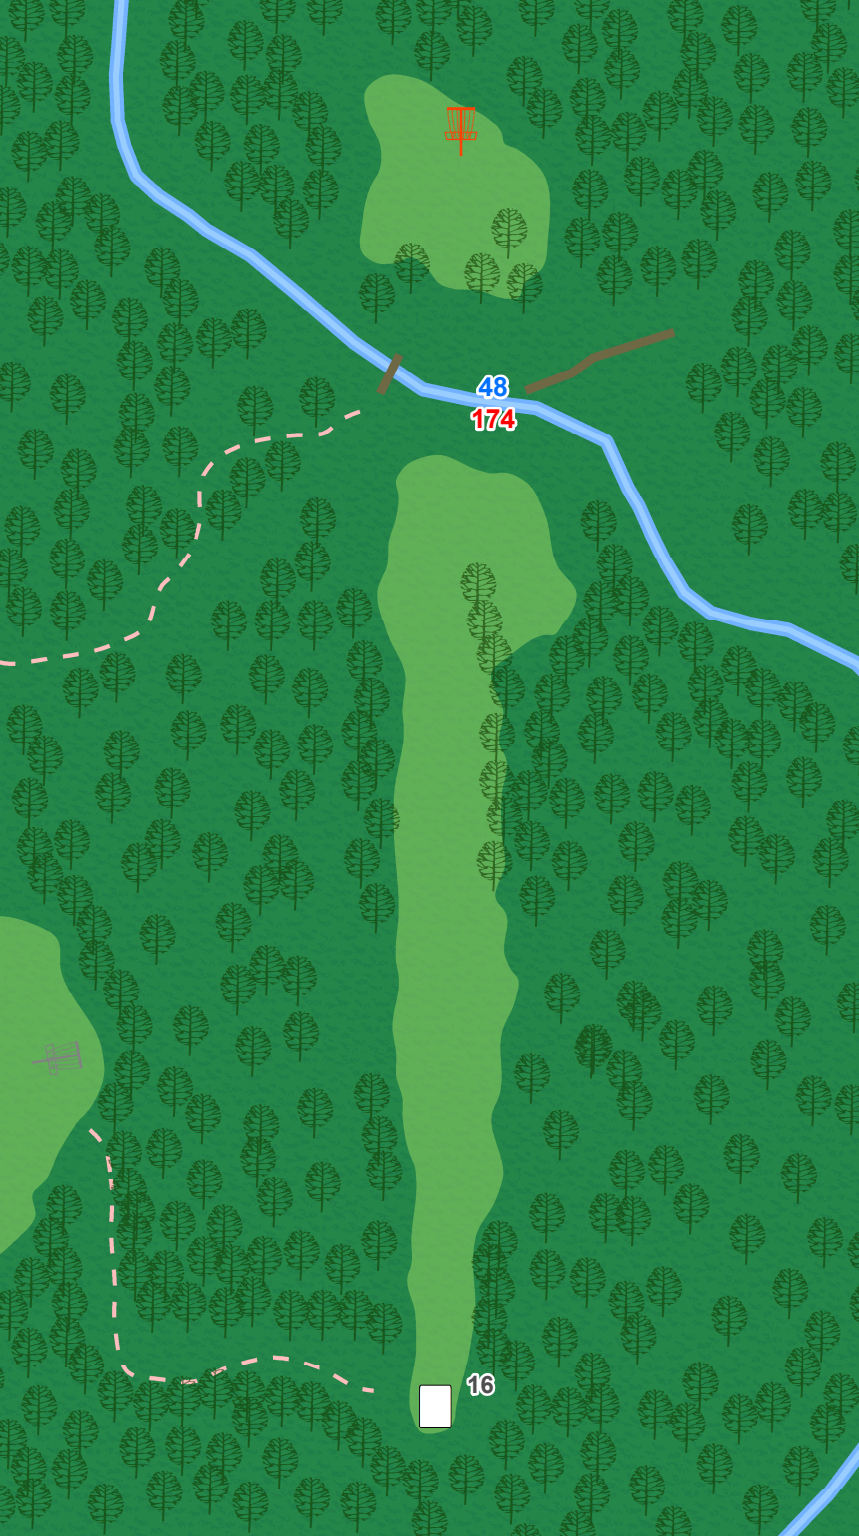

Westwood
Park
"Megiddo"

10
Par 3
394

Westwood
Park
"Megiddo"

11
Par 3
387

Hole Specific Notes:

OB left of rope line on left hand side that borders the creek. Water is casual everywhere else.

Westwood
Park
"Megiddo"

Hole Specific Notes:

Water is casual.

Westwood
Park
"Megiddo"

15
Par 4
474

Westwood
Park
"Megiddo"

16
Par 3
216

Hole Specific Notes:

Water is casual.

Westwood
Park
"Megiddo"

17
Par 3
281

Hole Specific Notes:

Water is casual.

Westwood
Park
"Megiddo"

18
Par 3
354

Hole Specific Notes:

OB over the fence to the left. OB on the parking lot to the left.

Legend

Tee

Basket

— — Out of Bounds

150 Distance From Tee

25 Distance To Hole