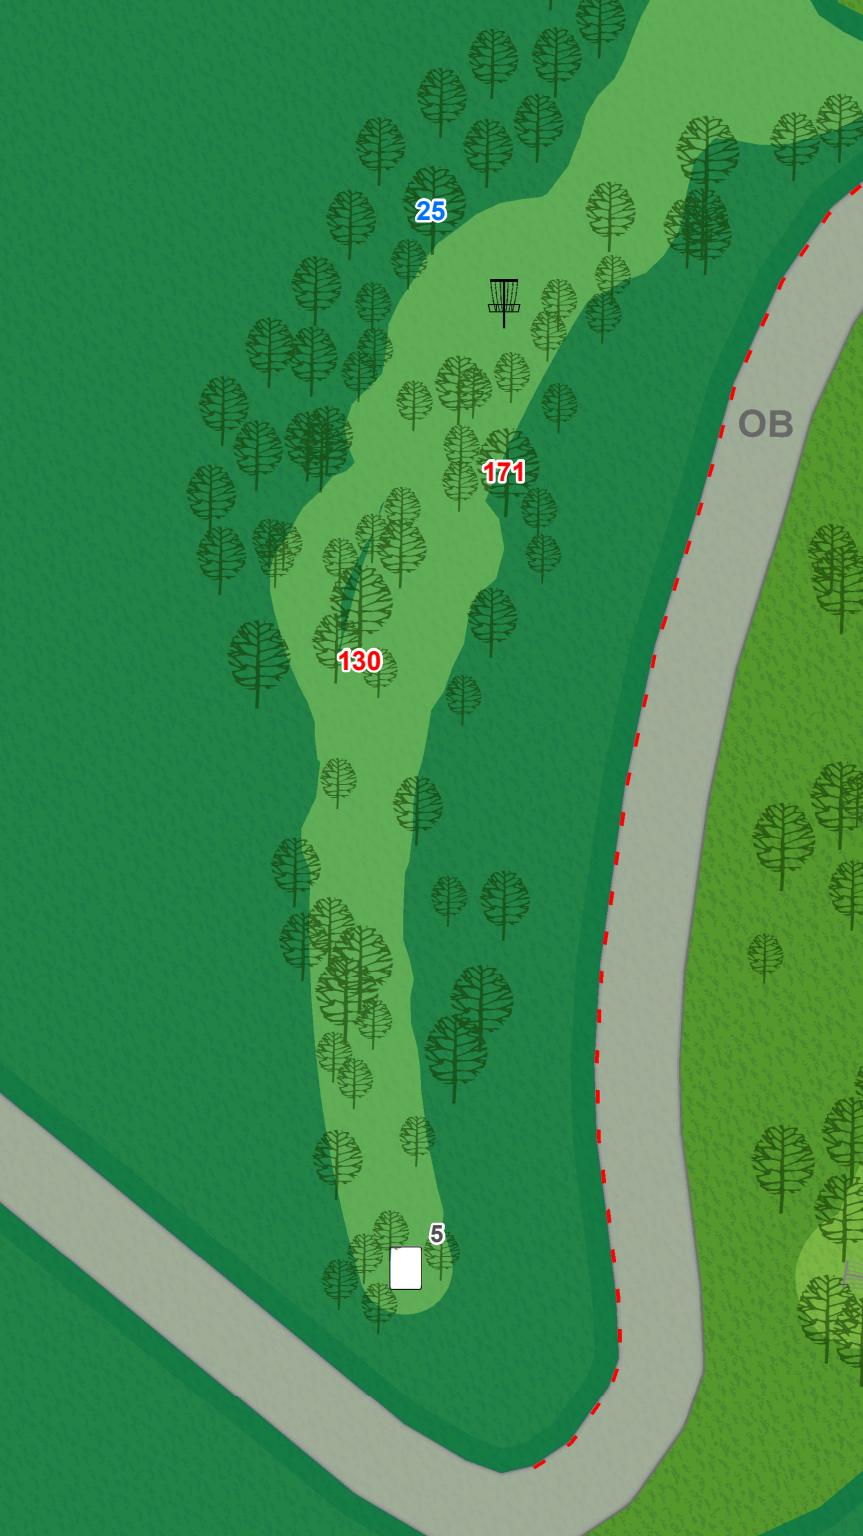

4

Par 3 288 ft

On or over road long of
basket is OB.

Bradley Park

5

Par 3 211 ft

On or over road to the right is OB.

Bradley Park

6

Par 3 157 ft

On or over road to the left or long of basket is OB.

Bradley Park

7

Par 4 555 ft

On or over road to the left or long of basket is OB.

Bradley Park