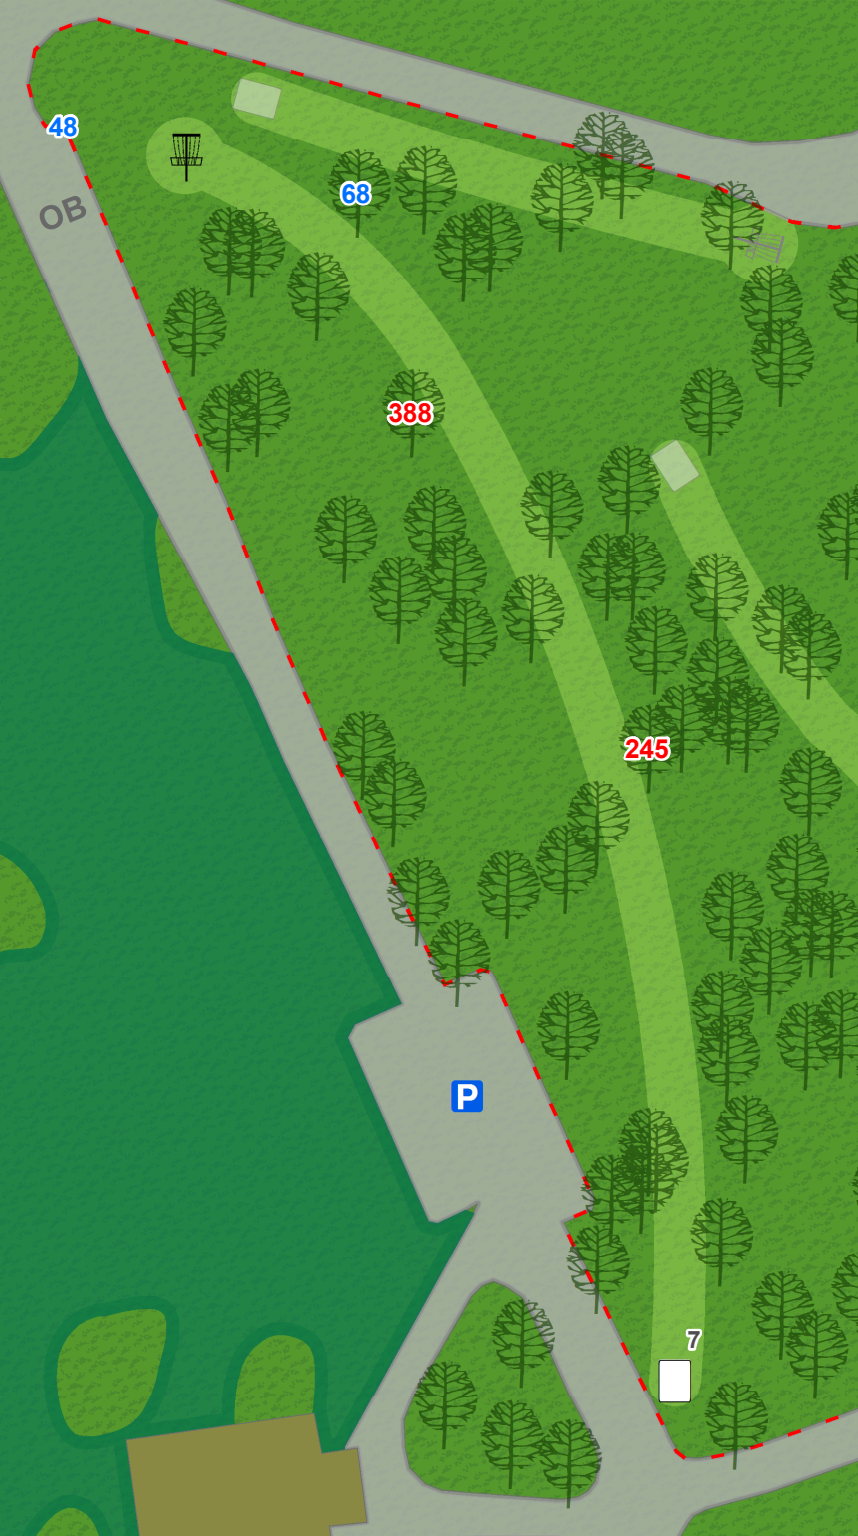

6

Par 3 157 ft

On or over road to the left or long of basket is OB.

Bradley Park

7

Par 4 555 ft

On or over road to the left or long of basket is OB.

Bradley Park

10

Par 3 288 ft

On or over road to the right is OB; surrounded by water in creek or over creek is OB.

Bradley Park

11

Par 3 232 ft

On or over road to the right is OB.

Bradley Park