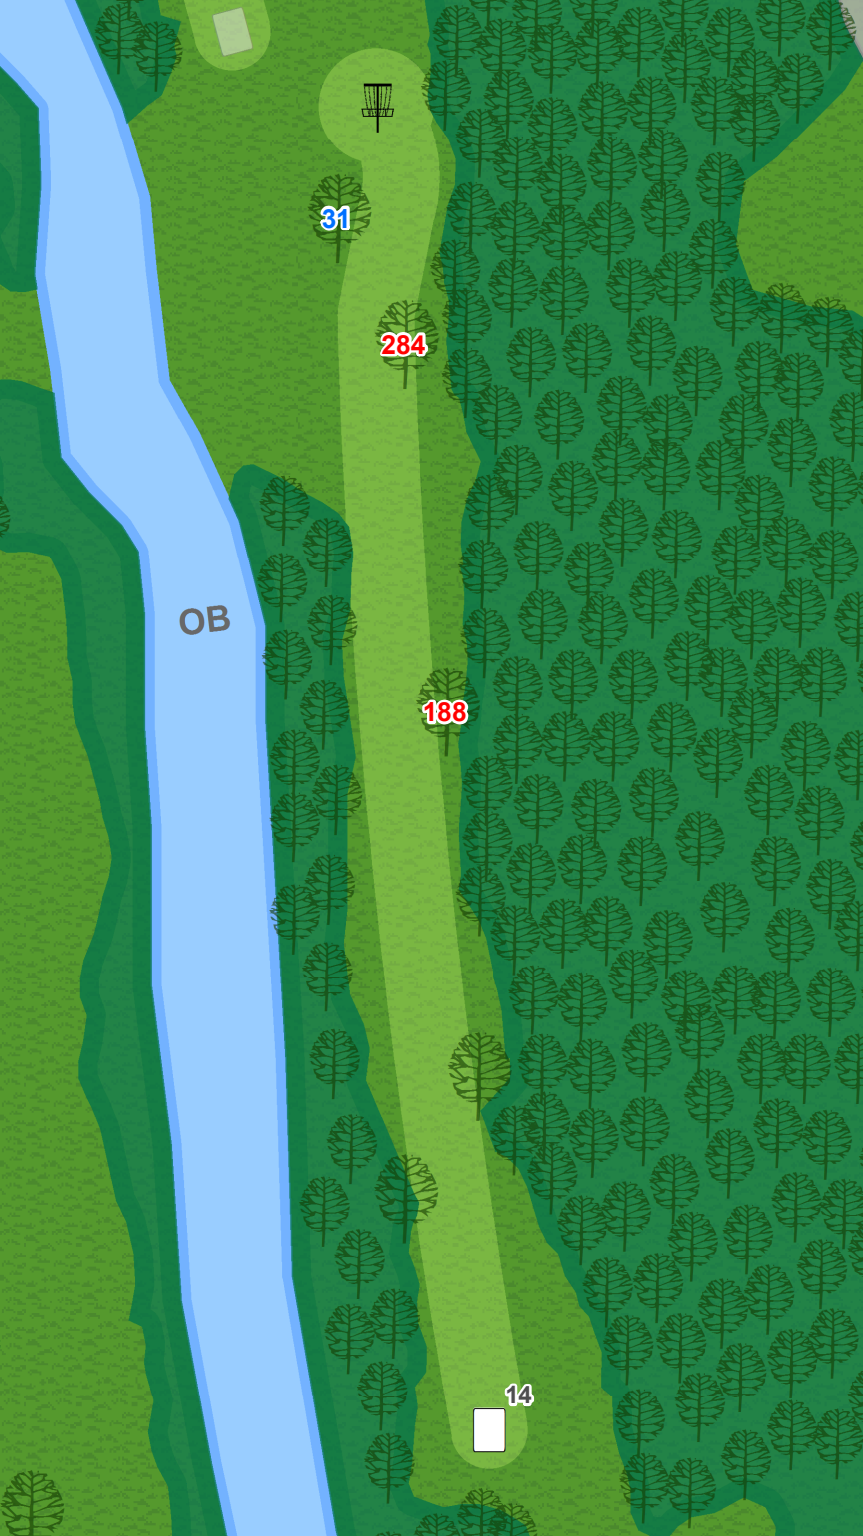

Bradley Park

14

Par 3 349 ft

Surrounded by water in creek or over creek is OB.