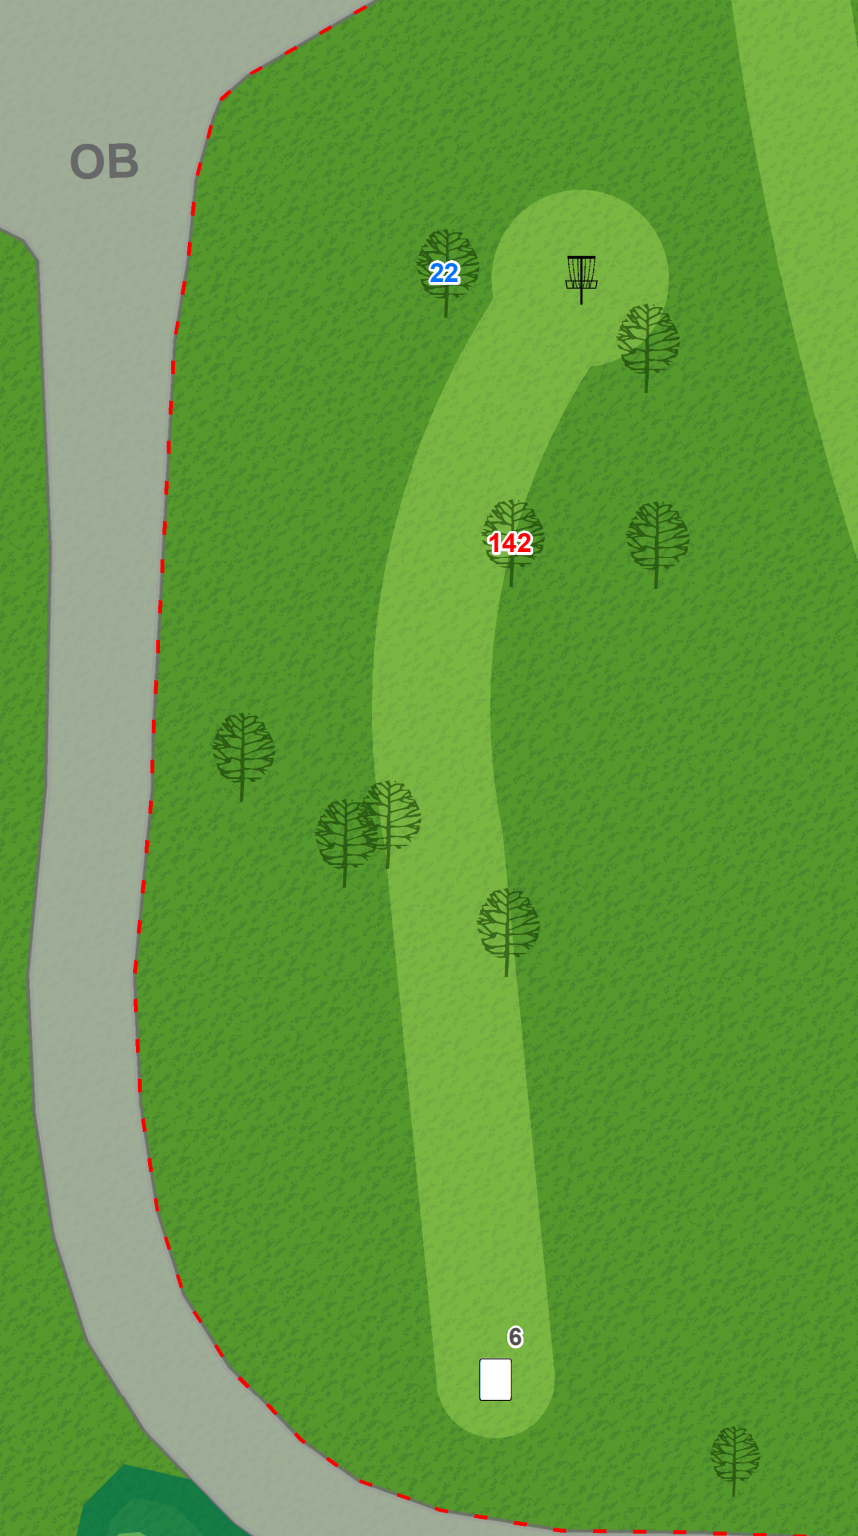

Bradley Park

Disc Golf Course

Bradley Park

1

Par 3 274 ft

On or over path to the left and right is OB.

Bradley Park

2

4

Par 3 288 ft

On or over road long of
basket is OB.

Bradley Park

5

Par 3 211 ft

On or over road to the right is OB.

Bradley Park

6

Par 3 157 ft

On or over road to the left or long of basket is OB.

Bradley Park

7

Par 4 555 ft

On or over road to the left or long of basket is OB.

Bradley Park

150 Distance From Tee

25 Distance To Hole