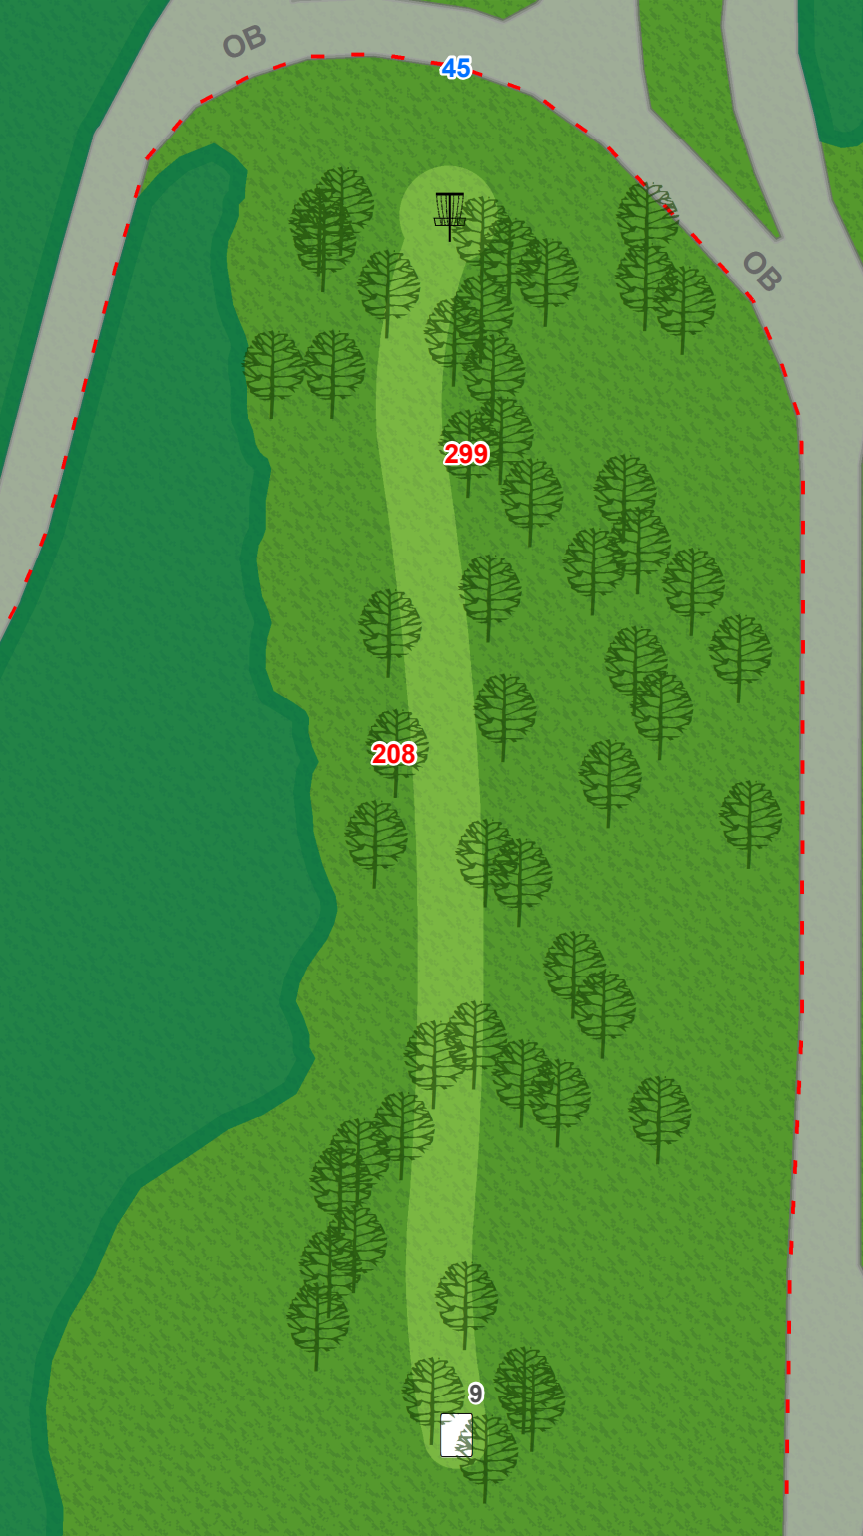

8

Par 3 199 ft

On or over road to the
left is OB.

Bradley Park

9

Par 3 365 ft

On or over road to the right or left or long of basket is OB.

Bradley Park

10

Par 3 288 ft

On or over road to the right is OB; surrounded by water in creek or over creek is OB.

Bradley Park

11

Par 3 232 ft

On or over road to the right is OB.

Bradley Park