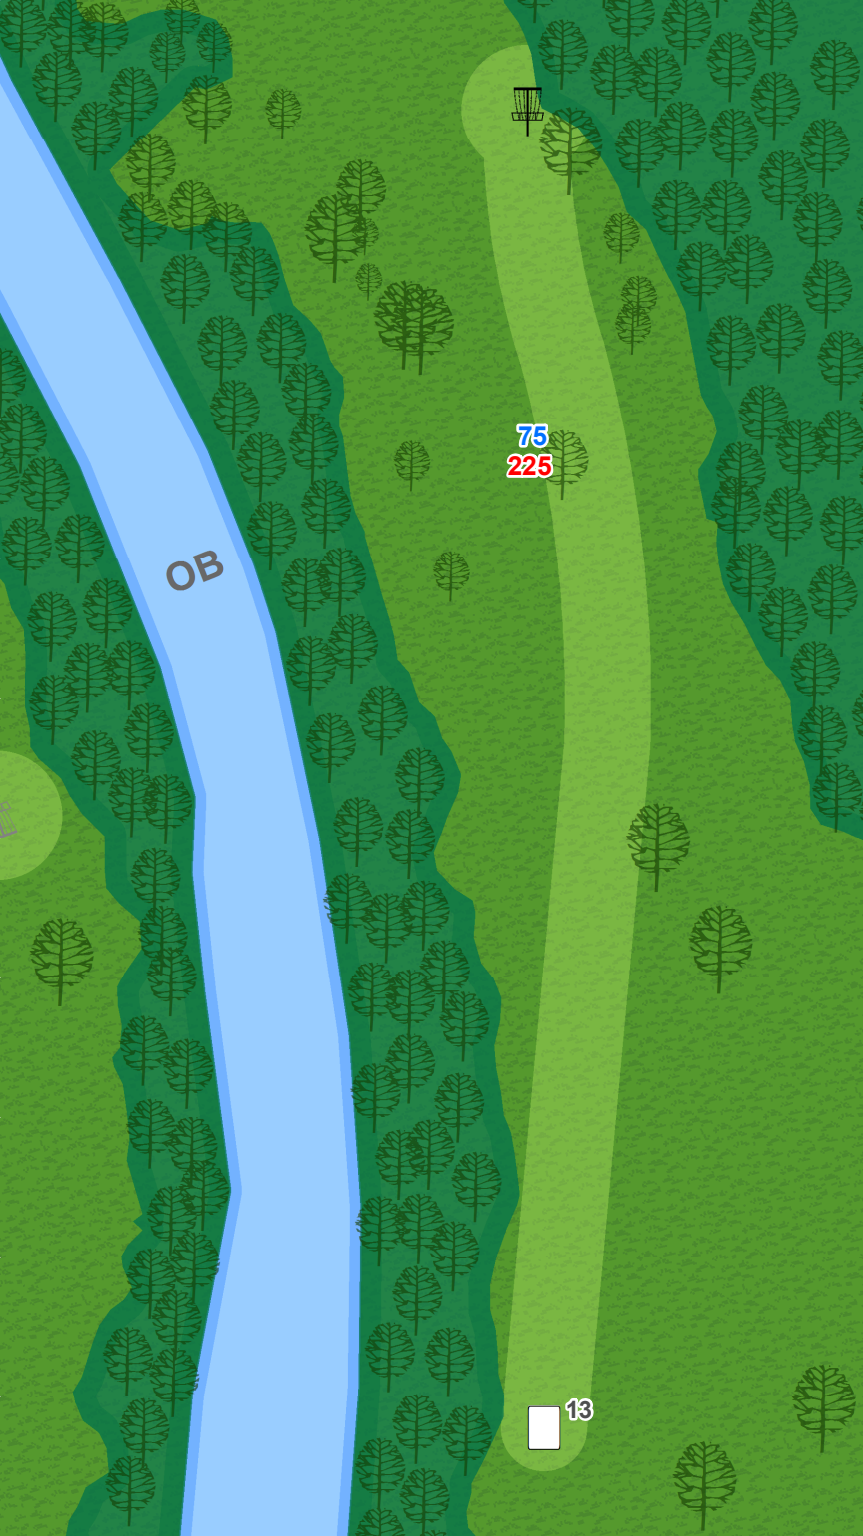

12

Par 3 291 ft

Surrounded by water in creek or over creek is OB.

Bradley Park

13

Par 3 301 ft

Surrounded by water in creek or over creek is OB.

Bradley Park