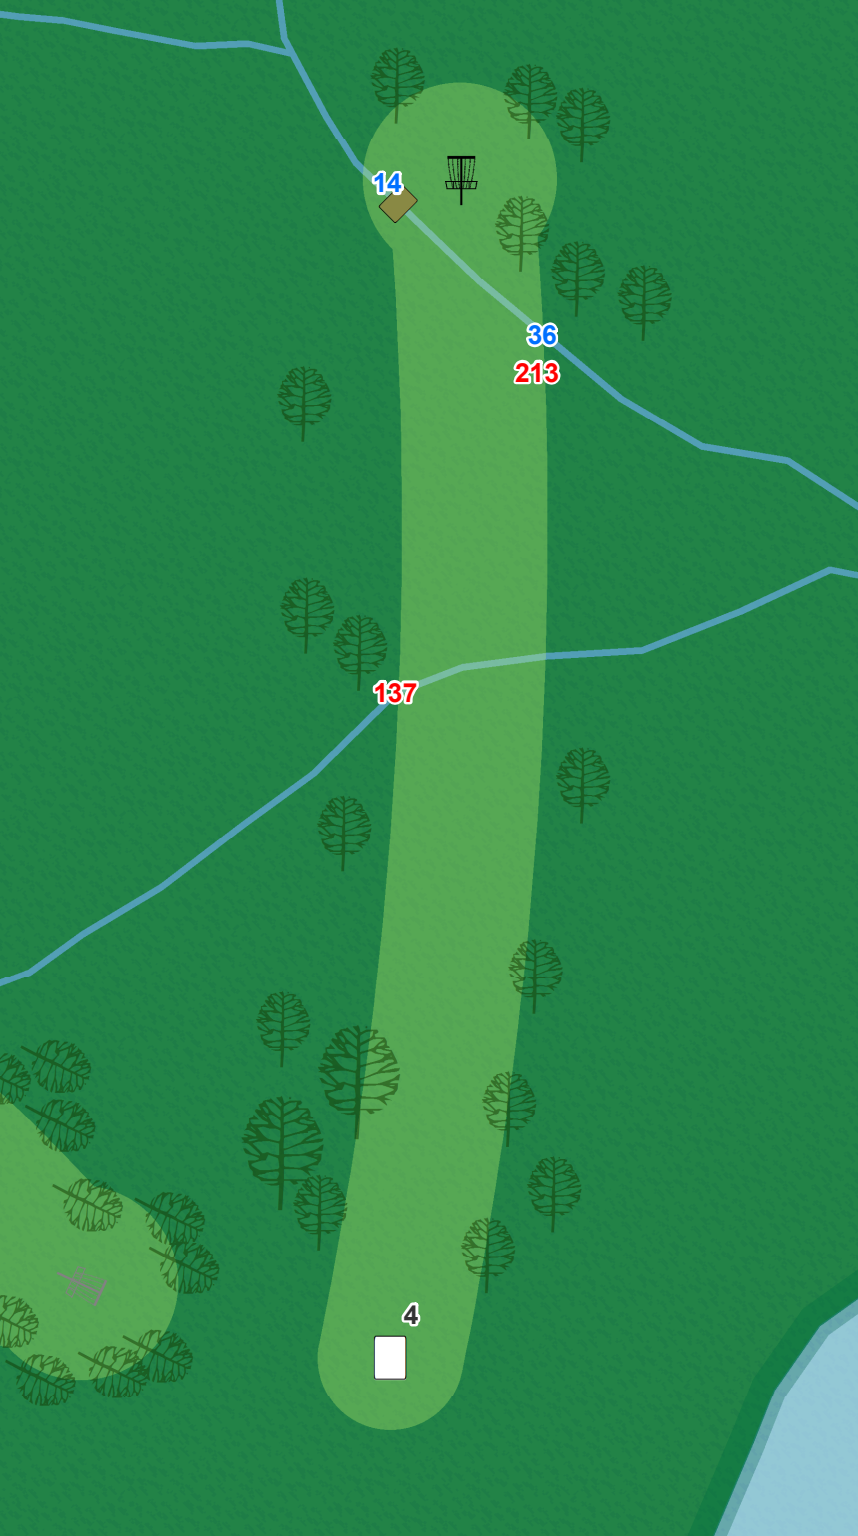

Lake Eureka Disc Golf Course

Lake Eureka

1

Par 3
258 ft

1

Lake Eureka

2

Par 3
234 ft

Lake Eureka

3

Par 3
192 ft

Lake Eureka

4

Par 3 240 ft

Water is played as casual.

Lake Eureka

5

Par 3 294 ft

Water is played as casual.

Lake Eureka

6

Par 3 318 ft

Water is played as casual.

Lake Eureka

7

Par 3
201 ft

Lake Eureka

8

Par 3
243 ft

Corn Field

43

154