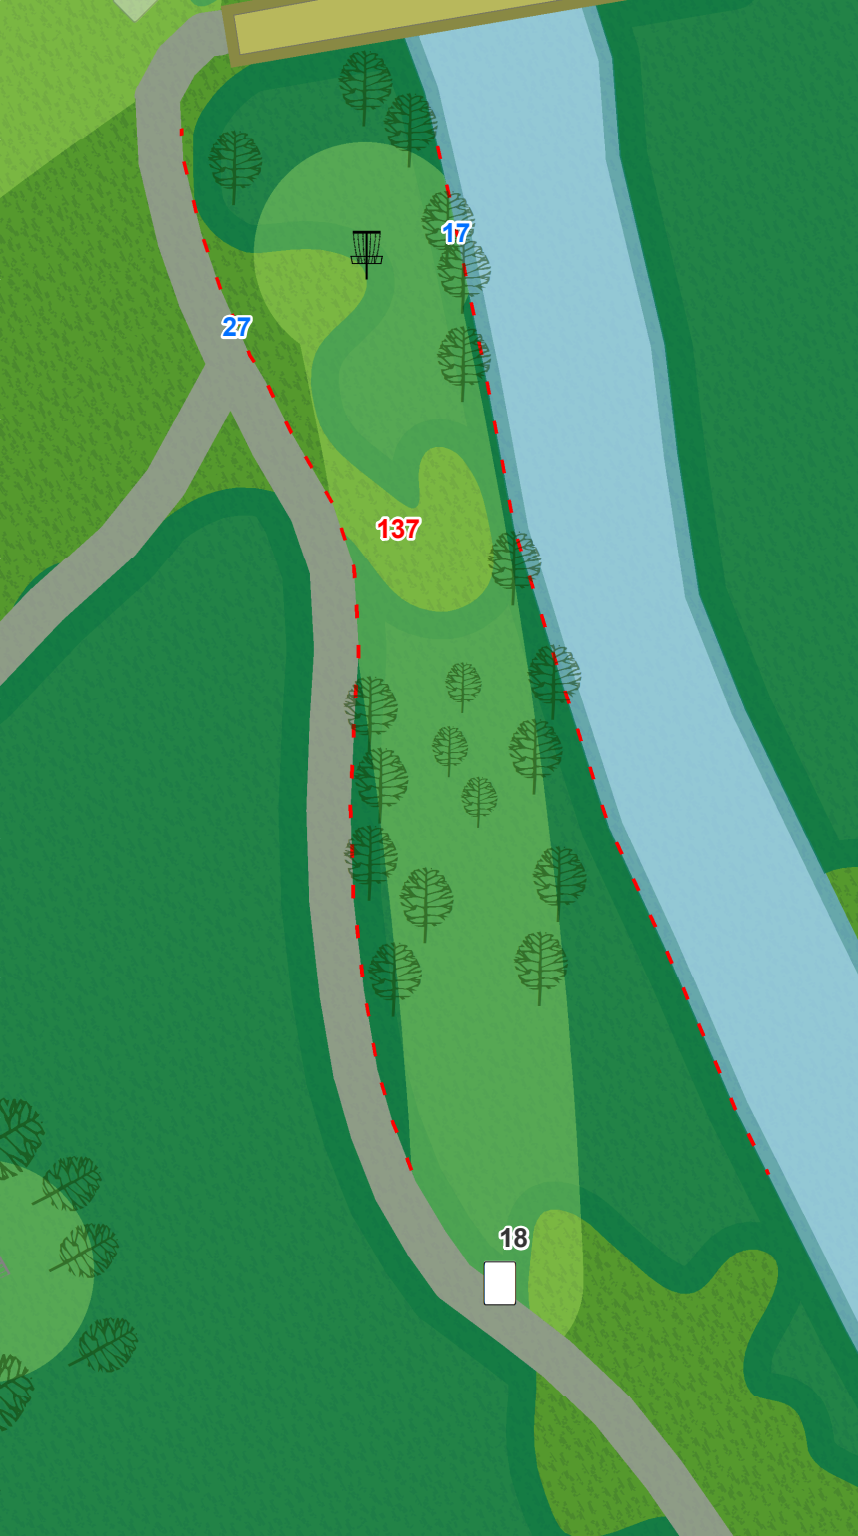

16

Par 3

303 ft

OB on or over the walking path to the left.
OB in the residential areas to the right.

Lake Eureka

17

Par 3

264 ft

OB on or over the walking path to the left.

17

Lake Eureka

18

Par 3

195 ft

OB on or over the walking path to the left.
OB to the right in or over creek.

Legend

Tee

Basket

— — Out of Bounds

150 Distance From Tee

25 Distance To Hole