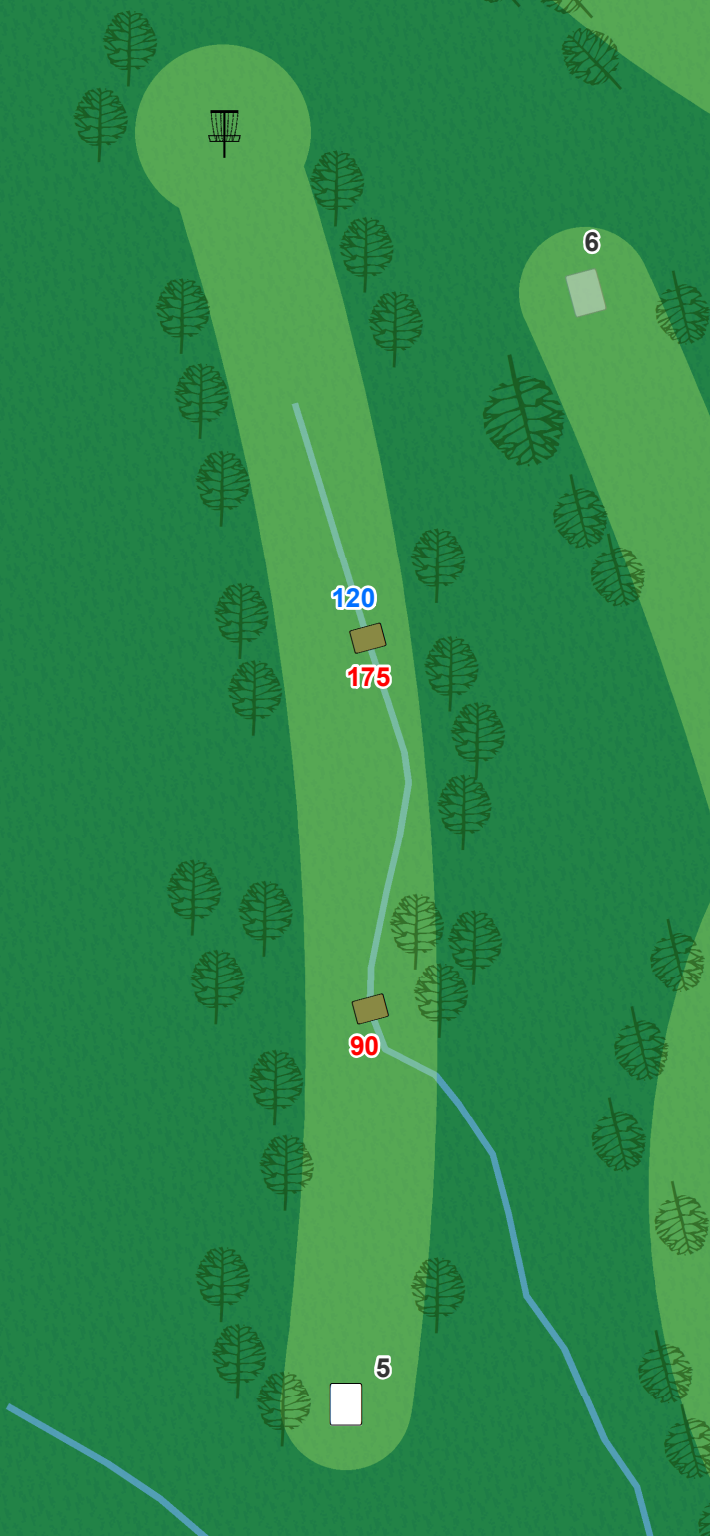

Lake Eureka Disc Golf Course

Lake Eureka

1

Par 3
258 ft

1

Lake Eureka

2

Par 3
234 ft

Lake Eureka

3

Par 3
192 ft

Lake Eureka

4

Par 3 240 ft

Water is played as casual.

Lake Eureka

5

Par 3 294 ft

Water is played as casual.

Lake Eureka

6

Par 3 318 ft

Water is played as casual.

Lake Eureka

7

Par 3
201 ft

Lake Eureka

8

Par 3
243 ft

Corn Field

43

154