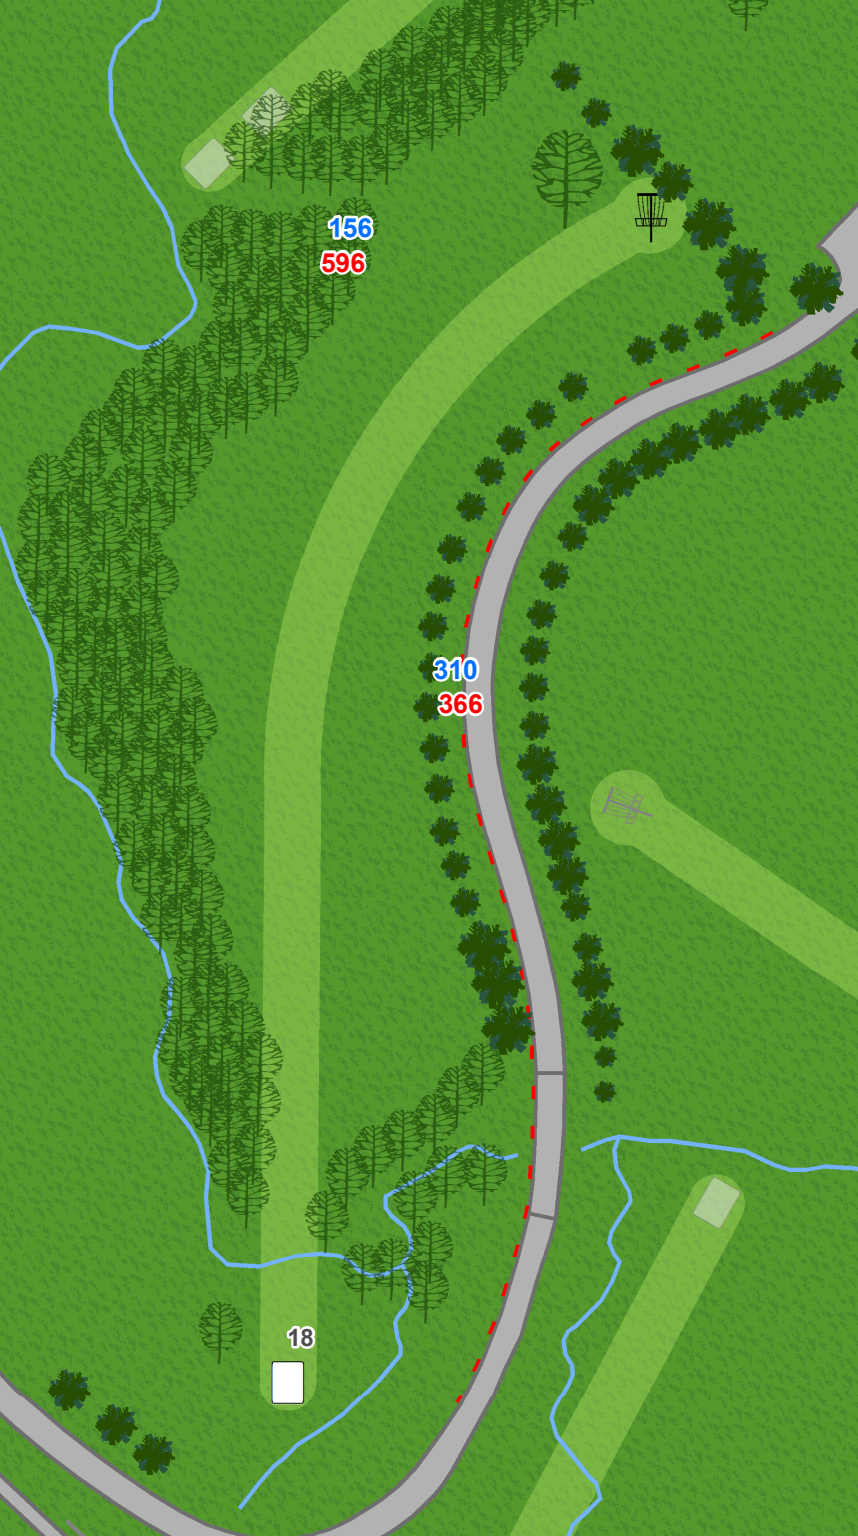

Northwood Park

18

Par 4
660 ft

Water is casual; On or
over road to the right is
OB.