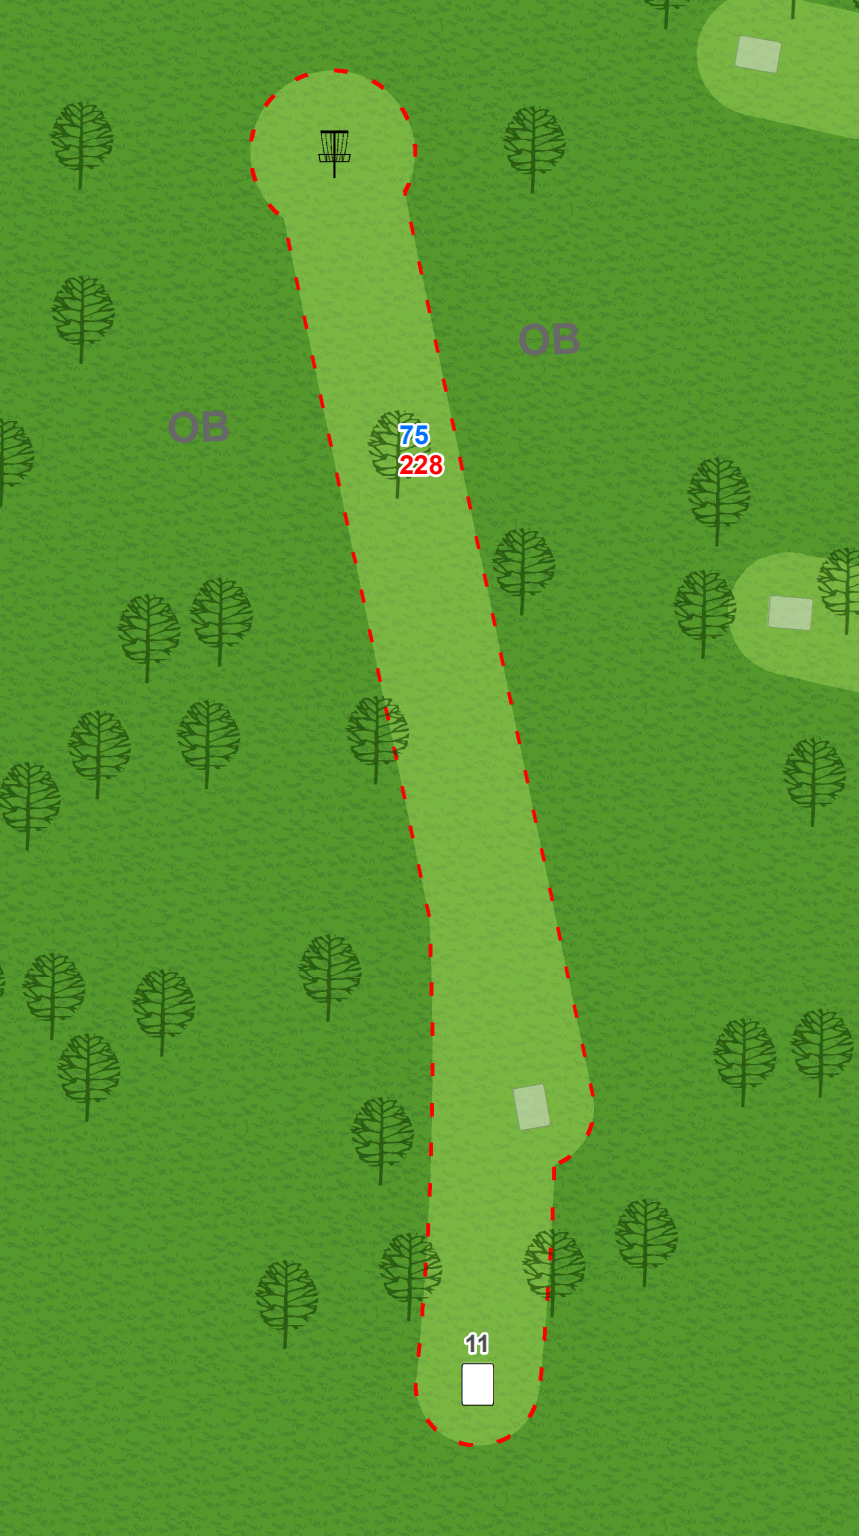

Northwood Park

11

Par 3 295 ft

Hazard Rule: Throws coming to rest outside of the roped areas are considered to be in a hazard. The penalty is one throw and the disc will be played where it comes to rest.