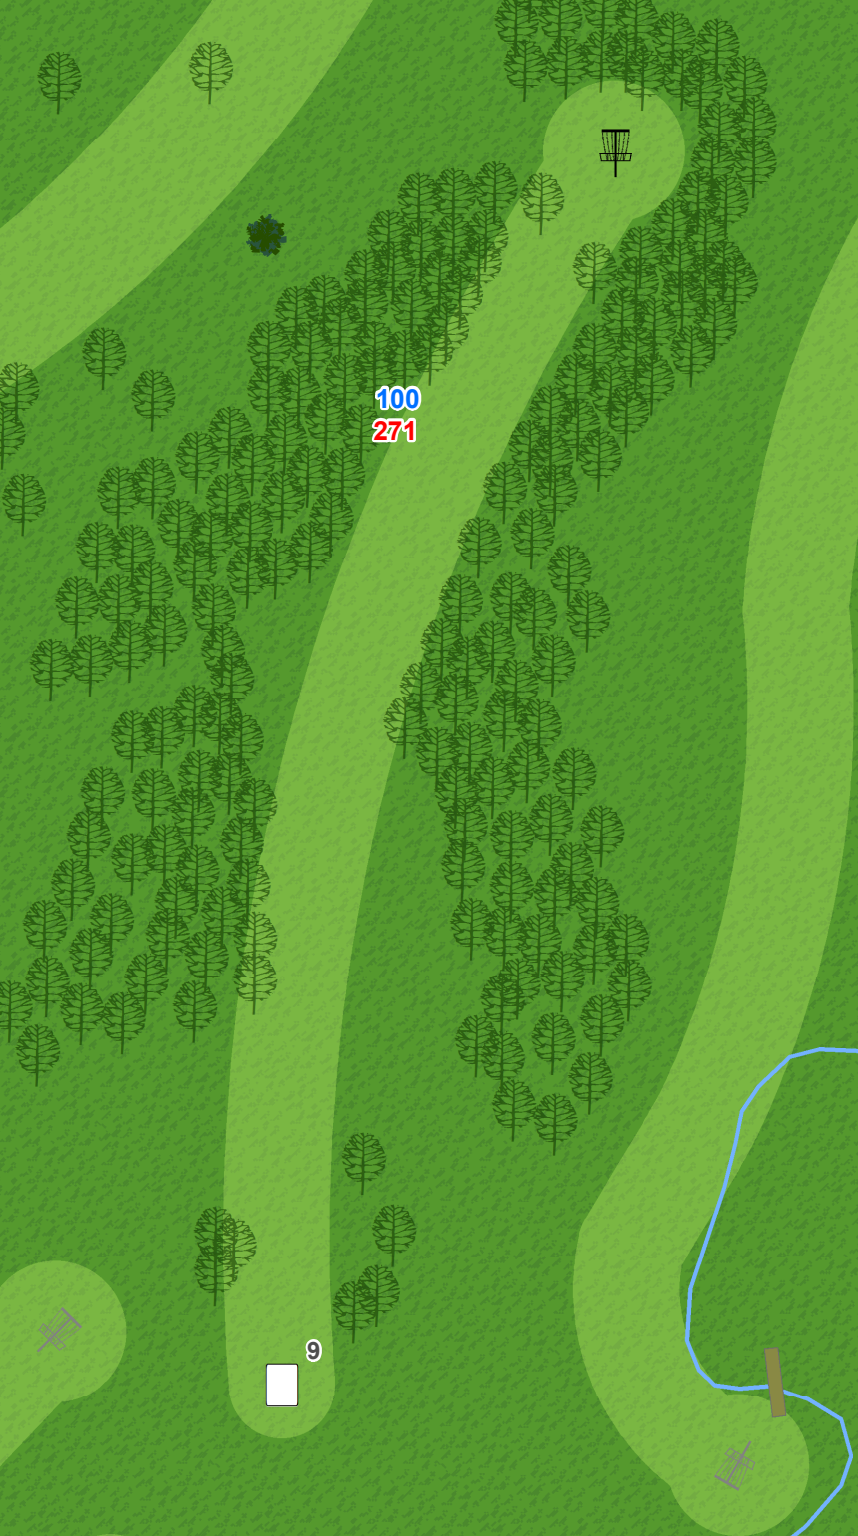

## Par 3 408 ft

Over fence to the left is  
OB.

**Northwood  
Park**

**9**

**Par 3  
354 ft**

## Northwood Park