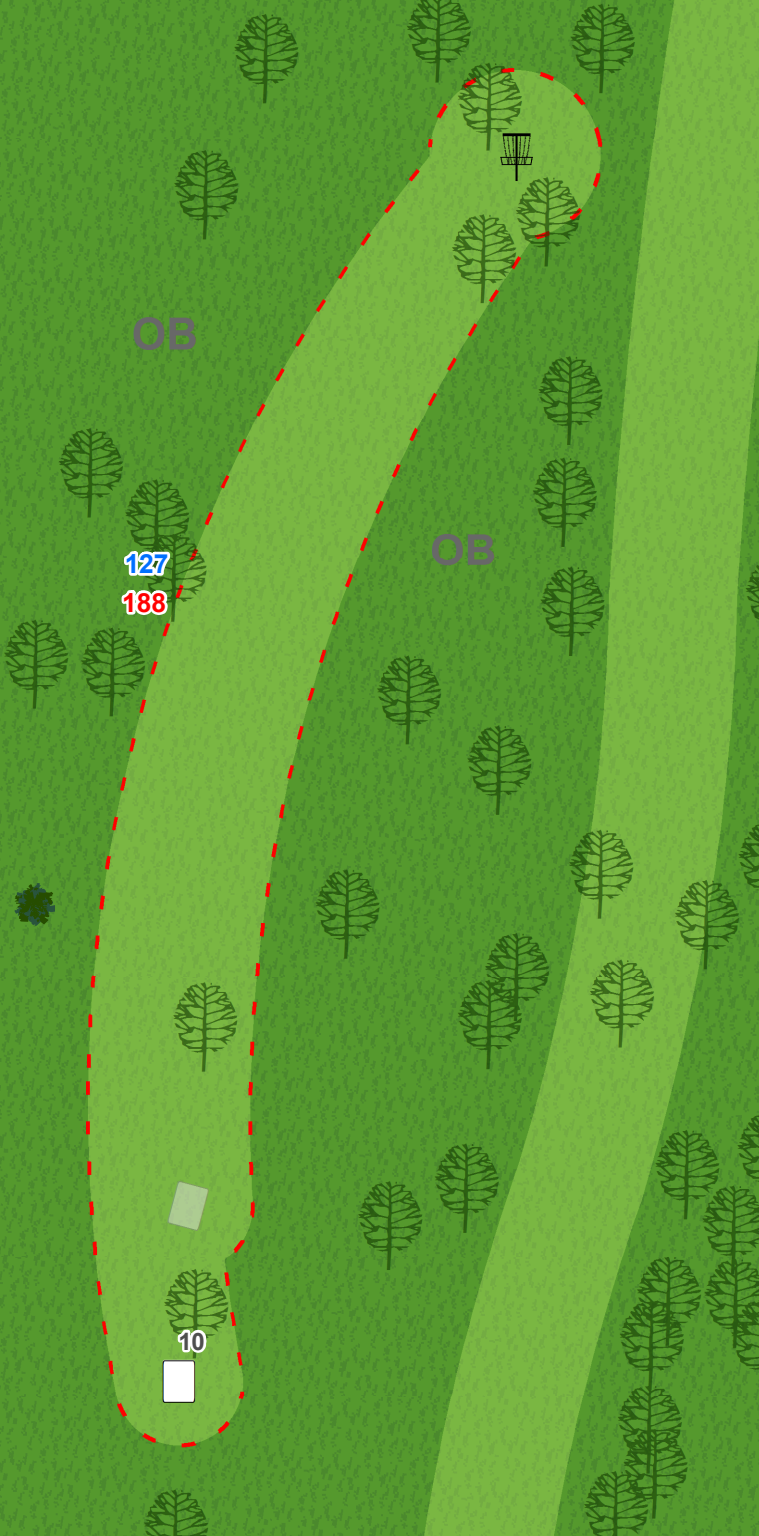

Northwood Park

10

Par 3
303 ft

Hazard Rule: Throws coming to rest outside of the roped areas are considered to be in a hazard. The penalty is one throw and the disc will be played where it comes to rest.