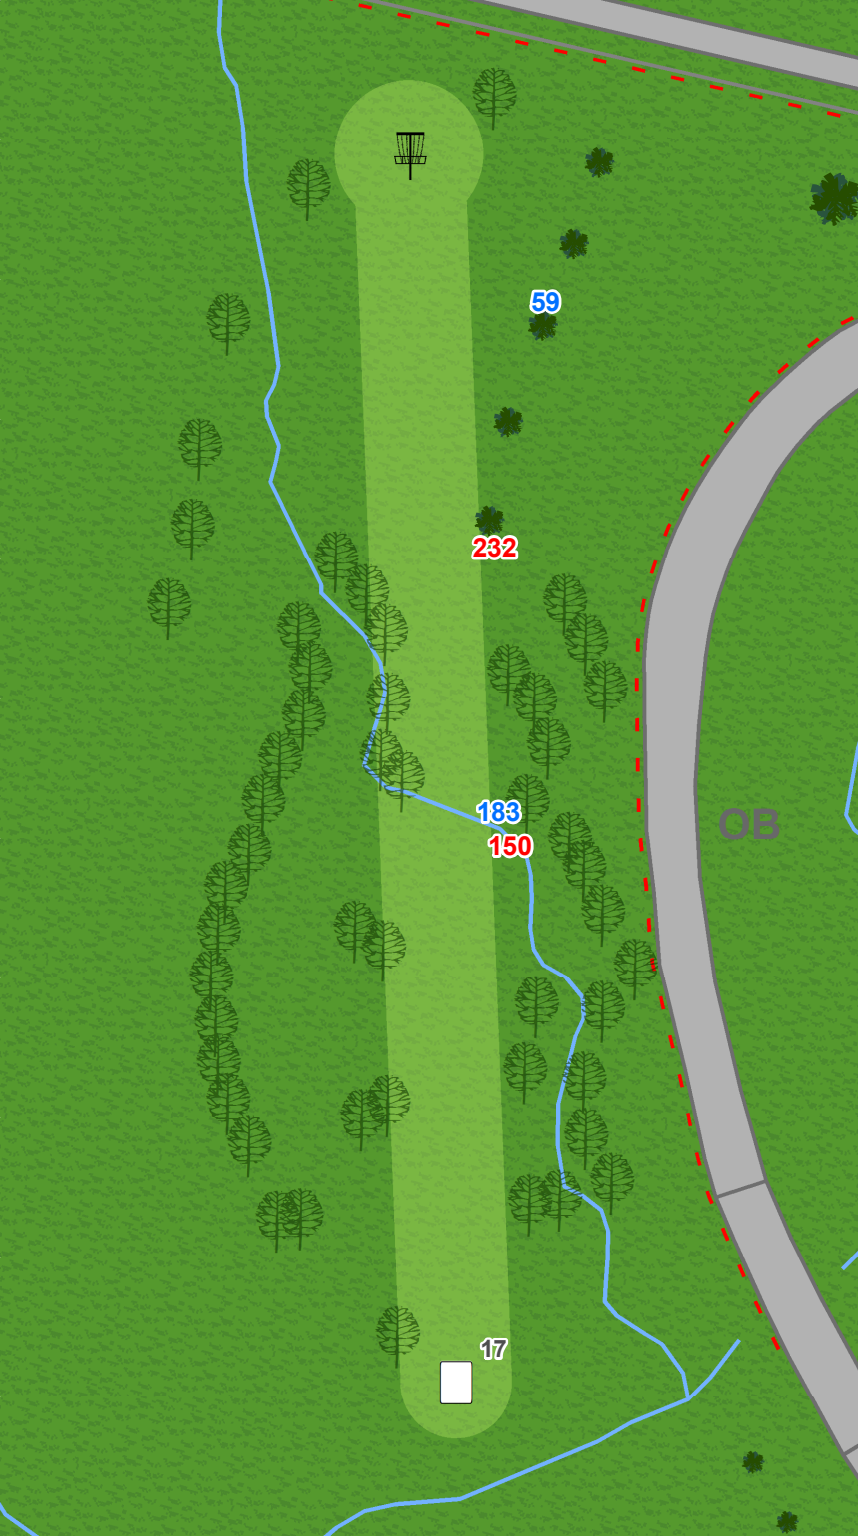

# 16

Par 4  
635 ft

Water is casual; On or over road long of the basket is OB.

## Northwood Park

**17**  
**Par 3**  
**330 ft**

Water is casual; On or over road to the right is OB; Over the fence long of basket is OB.