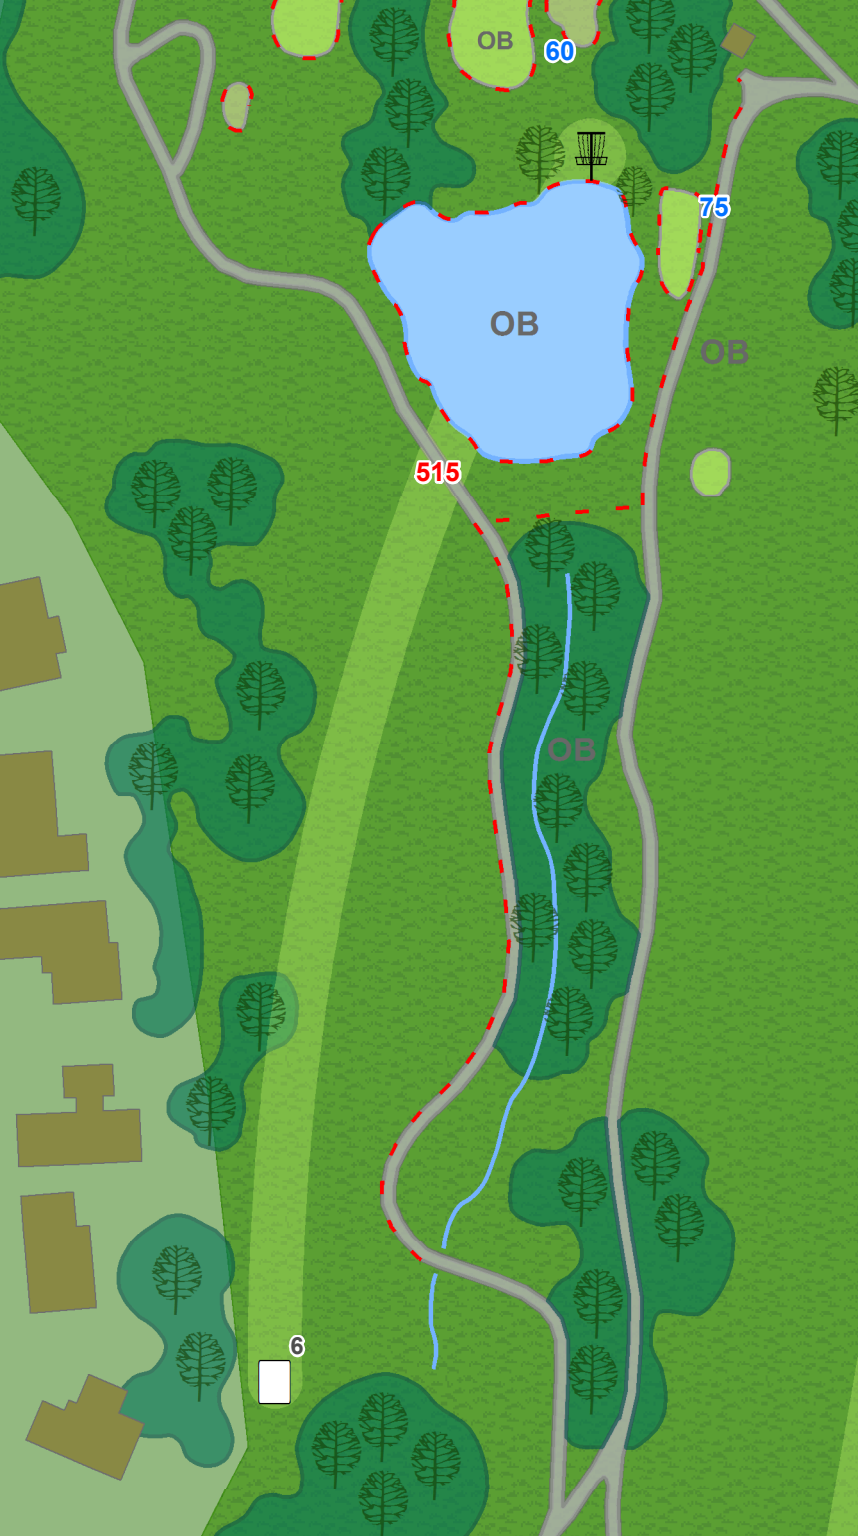

Par 3 345 ft

Sand traps and golf green OB. On/ over cart path is OB. Private property on left side of fairway OB where marked by stakes. OB Green - WARNING: Green is OB. Please DO NOT walk on greens.

Sunset Hills

5

Par 3 246 ft

Water OB. Golf Greens and Tee Boxes OB.

Sunset Hills

6

Par 4 712 ft

On/Over cart path is OB. Pond is OB. Golf Greens, Sand Traps, and Tee Boxes are OB.

Sunset Hills

7

Par 3 288 ft

Sand traps & golf greens OB. Please look out for golfers on both Tee Boxes and Fairways. Yield to Ball Golfers that are teeing off or putting on the Green.

Sunset Hills

8

Par 3 444 ft

Water OB. Far side of Pond and Creek are OB. On/Over Cart Path is OB where marked.