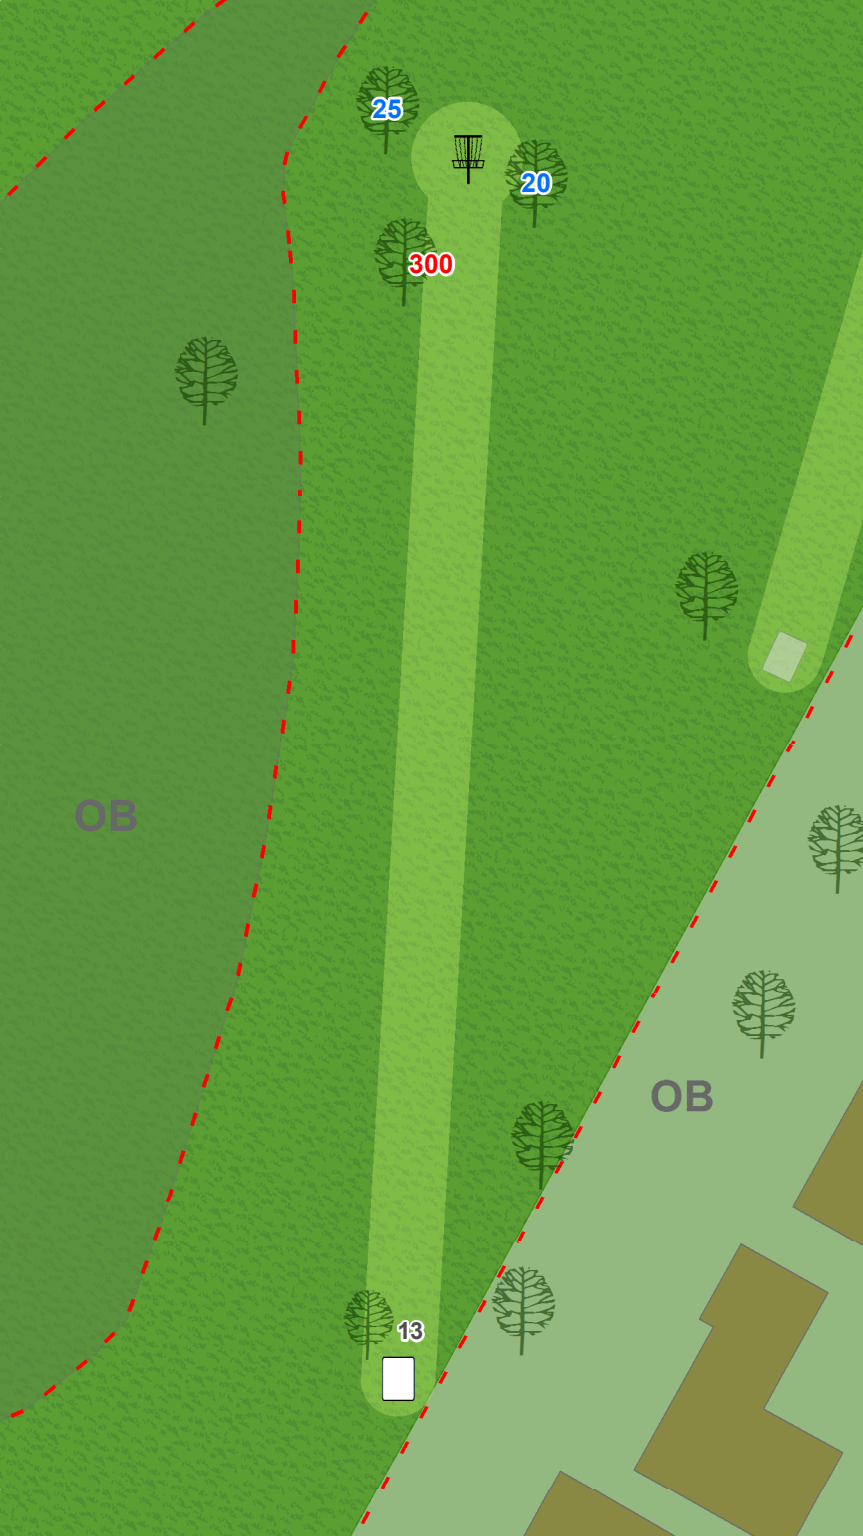

7

Par 3 288 ft

Sand traps & golf greens OB. Please look out for golfers on both Tee Boxes and Fairways. Yield to Ball Golfers that are teeing off or putting on the Green.

Sunset Hills

8

Par 3 444 ft

Water OB. Far side of Pond and Creek are OB. On/Over Cart Path is OB where marked.

Sunset Hills

11

Par 3 393 ft

Water OB. Practice
Greens OB. Parking
Lot OB. Golf Tee Box
OB. Bridge OB.

Sunset Hills

12

Par 3 275 ft

66 ft diameter green surrounded by OB on all sides except where marked on narrow fairway

Sunset Hills

13

Par 3 329 ft

Tall grass on left is OB.
Over white fence line is private property and OB.

Sunset Hills

14

Par 3 397 ft

Grove of trees on left is OB, fence line on right is OB. Mandatory orange flag pole near tree grove, disc must pass on right hand side of pole. If a shot misses the mando go to drop zone.