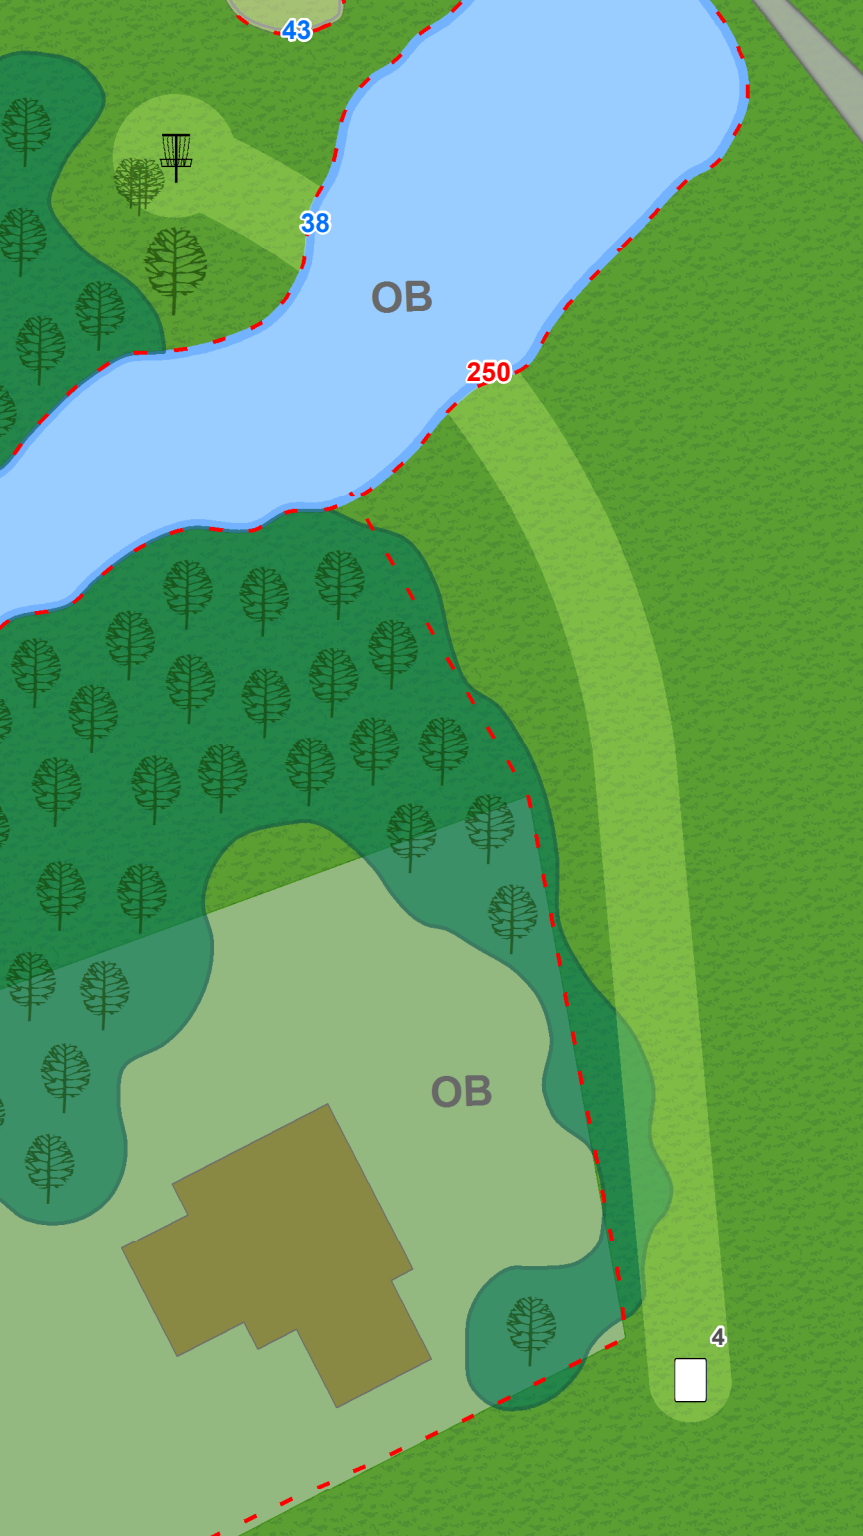

Sunset Hills

Disc Golf Course

Sunset Hills

1

Par 4 738 ft

Woods on left are OB where marked. Lake is OB. Over white fence on right side of fairway is OB. Golf Greens and Tee Boxes are OB.

Sunset Hills

2

Par 3 491 ft

On/Over cart paths OB.
Golf Greens and Tee
Boxes OB.

Sunset Hills

3

Par 3 384 ft

On/over the cart path to the right is OB. Sand traps and golf green OB.

Sunset Hills

4

Par 3 345 ft

Sand traps and golf green OB. On/ over cart path is OB. Private property on left side of fairway OB where marked by stakes. OB Green - WARNING: Green is OB. Please DO NOT walk on greens.

Sunset Hills

7

Par 3 288 ft

Sand traps & golf greens OB. Please look out for golfers on both Tee Boxes and Fairways. Yield to Ball Golfers that are teeing off or putting on the Green.

Sunset Hills

8

Par 3 444 ft

Water OB. Far side of Pond and Creek are OB. On/Over Cart Path is OB where marked.