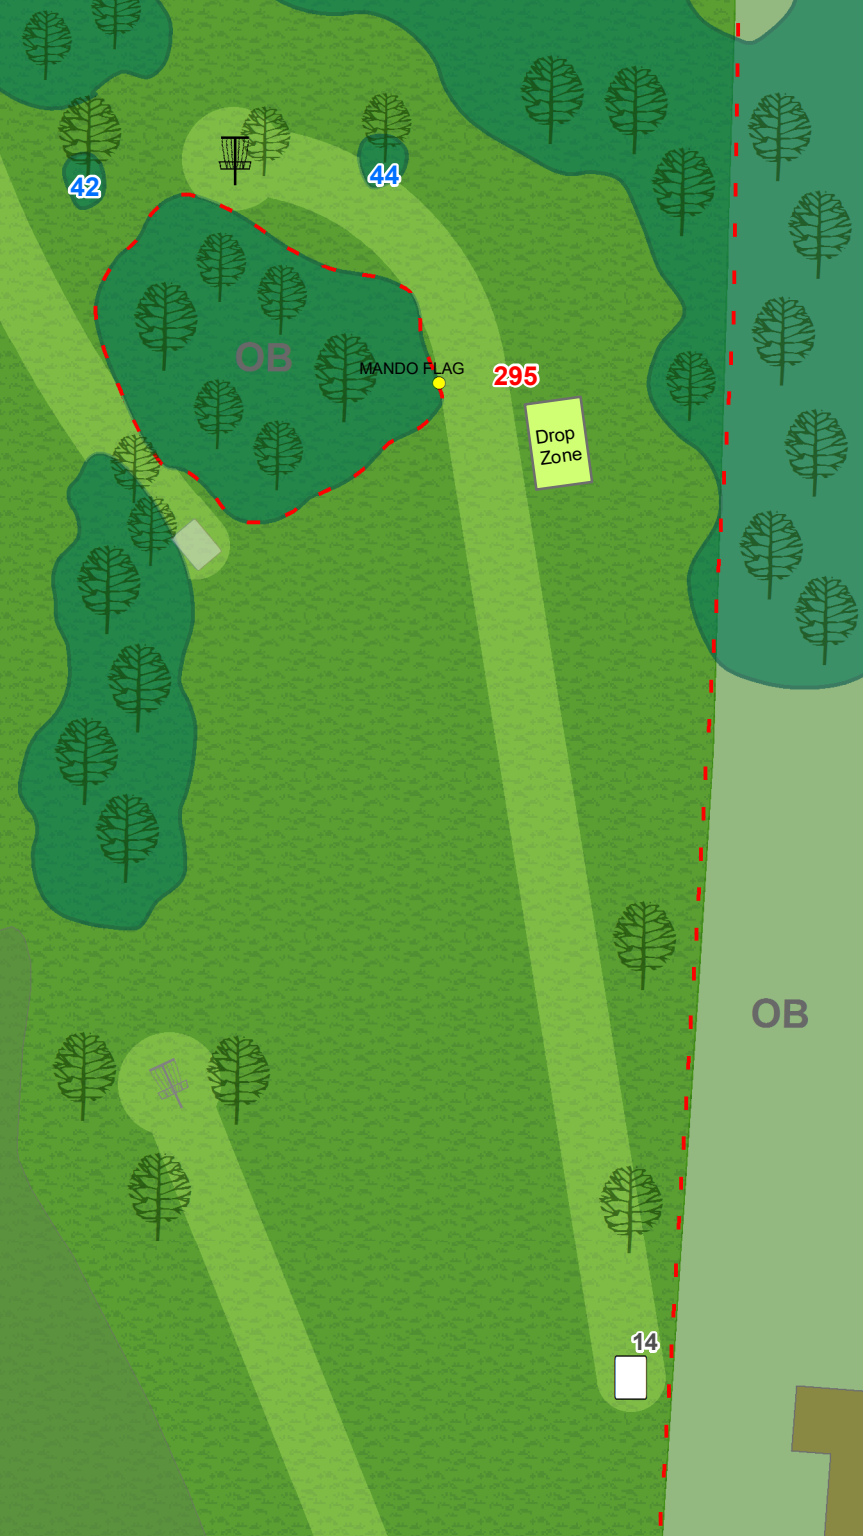

Sunset Hills

13

Par 3 329 ft

Tall grass on left is OB.
Over white fence line is private property and OB.

Sunset Hills

14

Par 3 397 ft

Grove of trees on left is OB, fence line on right is OB. Mandatory orange flag pole near tree grove, disc must pass on right hand side of pole. If a shot misses the mando go to drop zone.

Basket

- - Out of Bounds

150 Distance From Tee

25 Distance To Hole