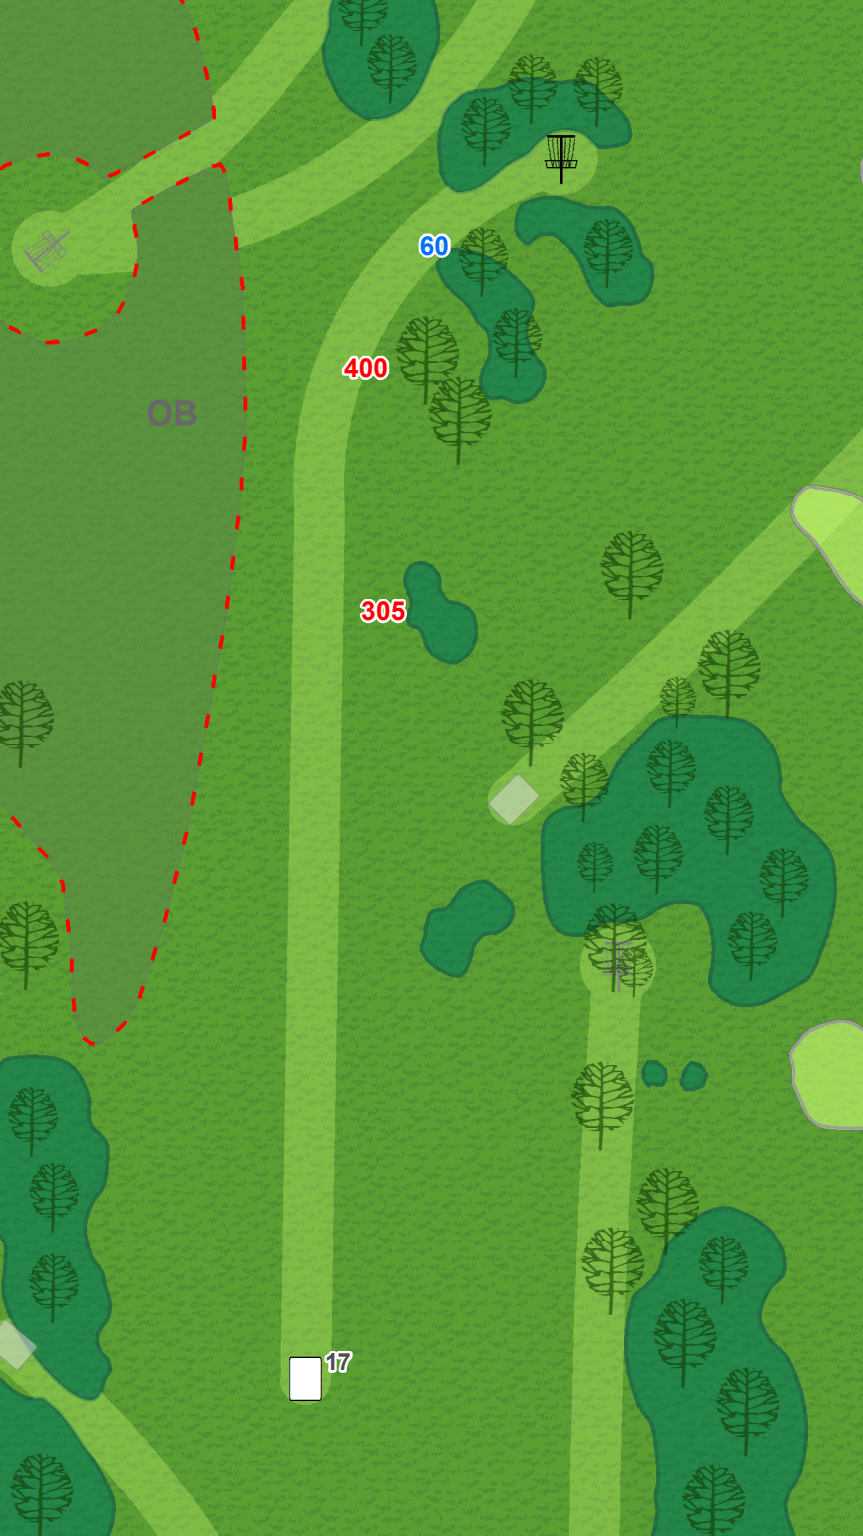

Tall grass on left side
fairway is OB.