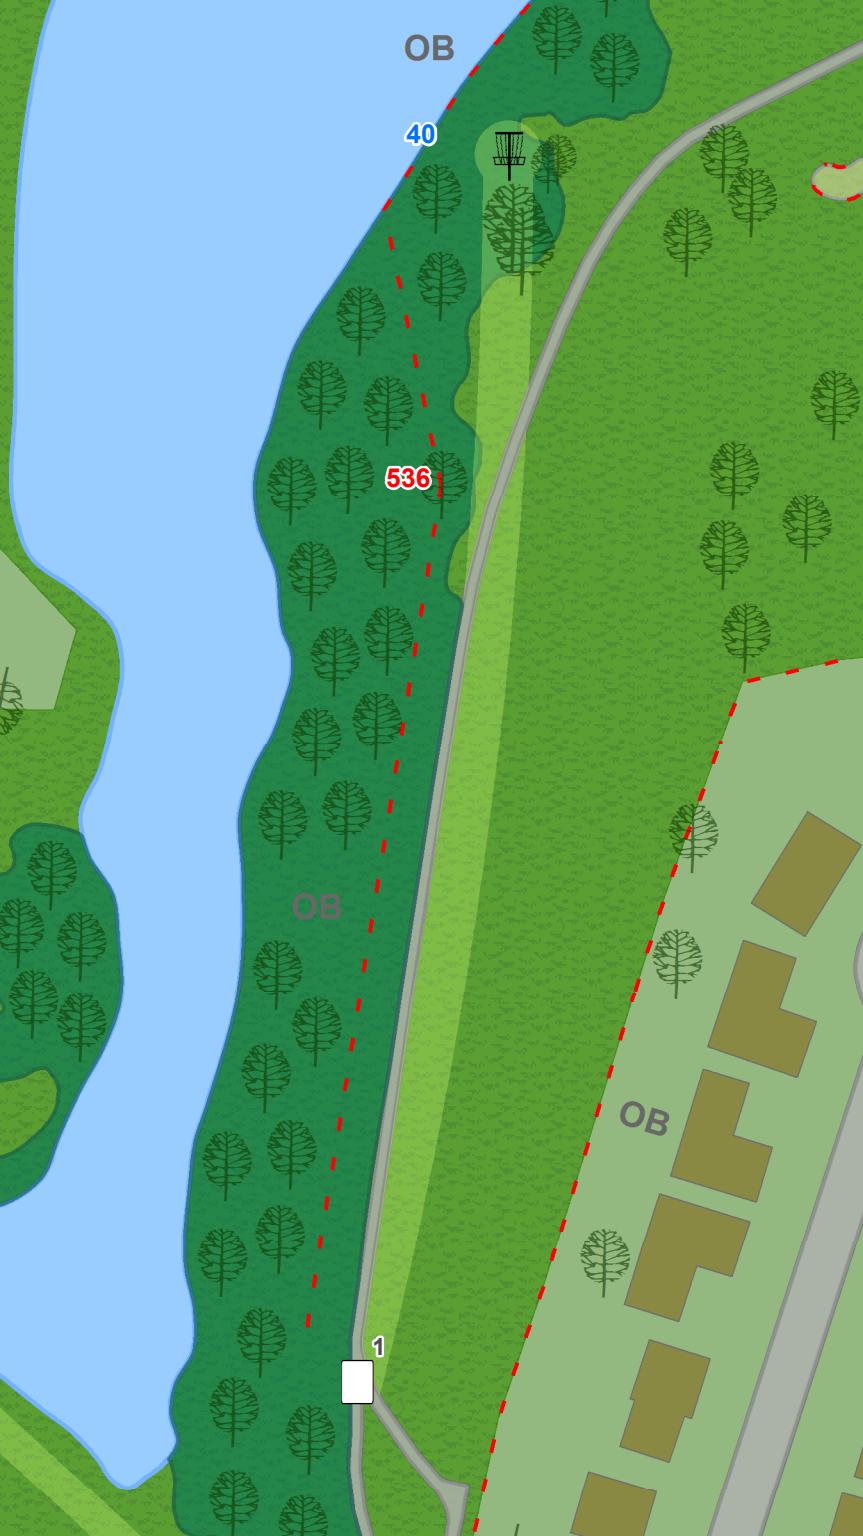

Sunset Hills

Disc Golf Course

Sunset Hills

1

Par 4 738 ft

Woods on left are OB where marked. Lake is OB. Over white fence on right side of fairway is OB. Golf Greens and Tee Boxes are OB.

Sunset Hills

2

Par 3 491 ft

On/Over cart paths OB.
Golf Greens and Tee
Boxes OB.

Sunset Hills

3

Par 3 384 ft

On/over the cart path to the right is OB. Sand traps and golf green OB.

Sunset Hills

4

Par 3 345 ft

Sand traps and golf green OB. On/ over cart path is OB. Private property on left side of fairway OB where marked by stakes. OB Green - WARNING: Green is OB. Please DO NOT walk on greens.

Sunset Hills

7

Par 3 288 ft

Sand traps & golf greens OB. Please look out for golfers on both Tee Boxes and Fairways. Yield to Ball Golfers that are teeing off or putting on the Green.

Sunset Hills

8

Par 3 444 ft

Water OB. Far side of Pond and Creek are OB. On/Over Cart Path is OB where marked.