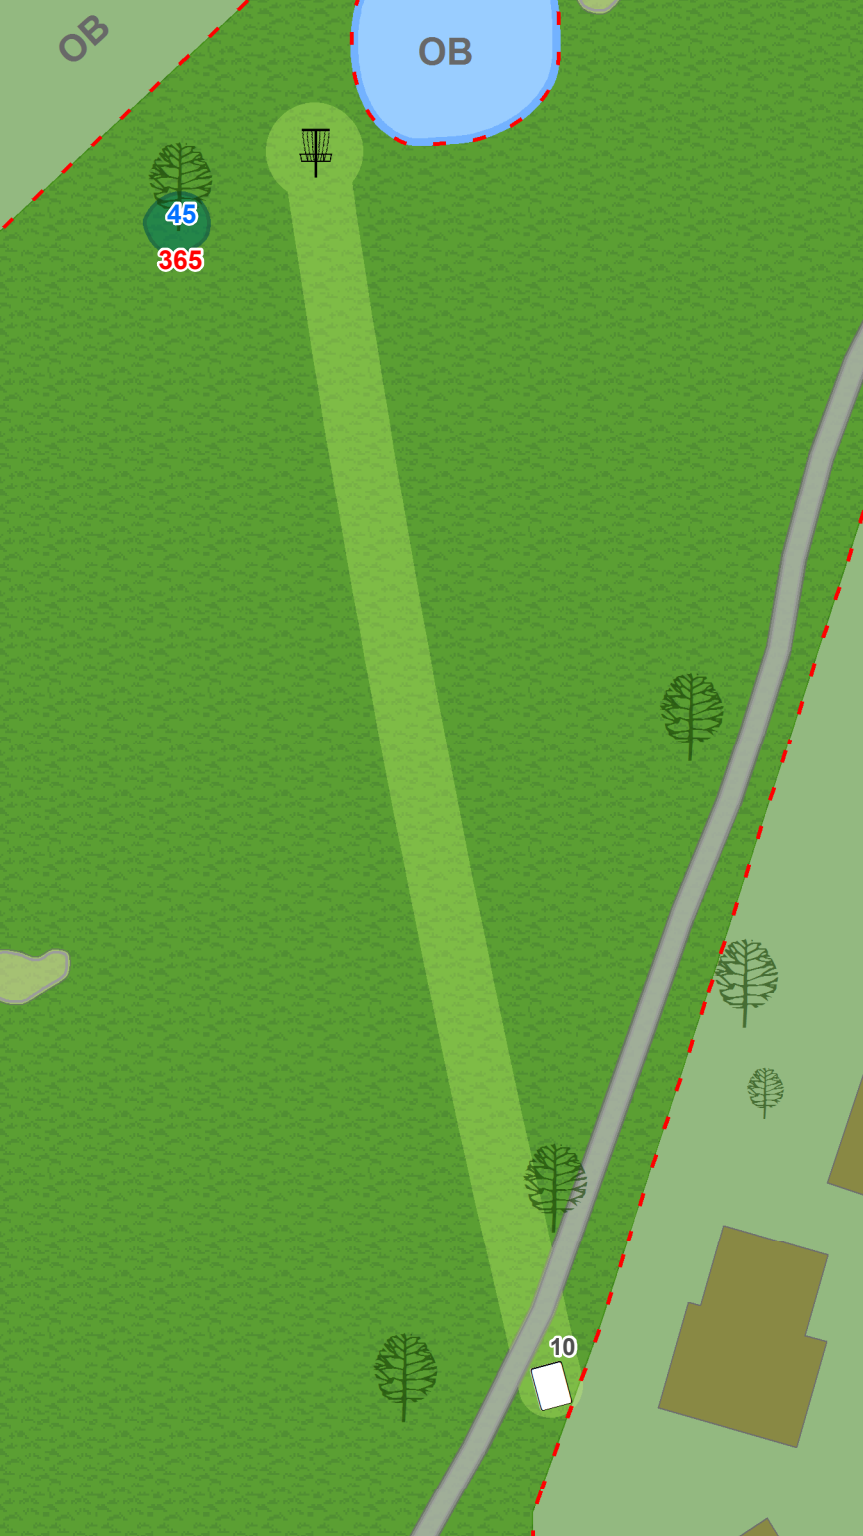

7

Par 3 288 ft

Sand traps & golf greens OB. Please look out for golfers on both Tee Boxes and Fairways. Yield to Ball Golfers that are teeing off or putting on the Green.

Sunset Hills

8

Par 3 444 ft

Water OB. Far side of Pond and Creek are OB. On/Over Cart Path is OB where marked.

Sunset Hills

9

Par 3 307 ft

Private backyards
behind basket are OB.
White columns mark
OB line. Barn Roof is
OB. On/Over Cart Path
is OB.

Sunset Hills

10

Par 3 383 ft

Water OB. Sand traps and golf green is OB. Residential area long of hole OB.