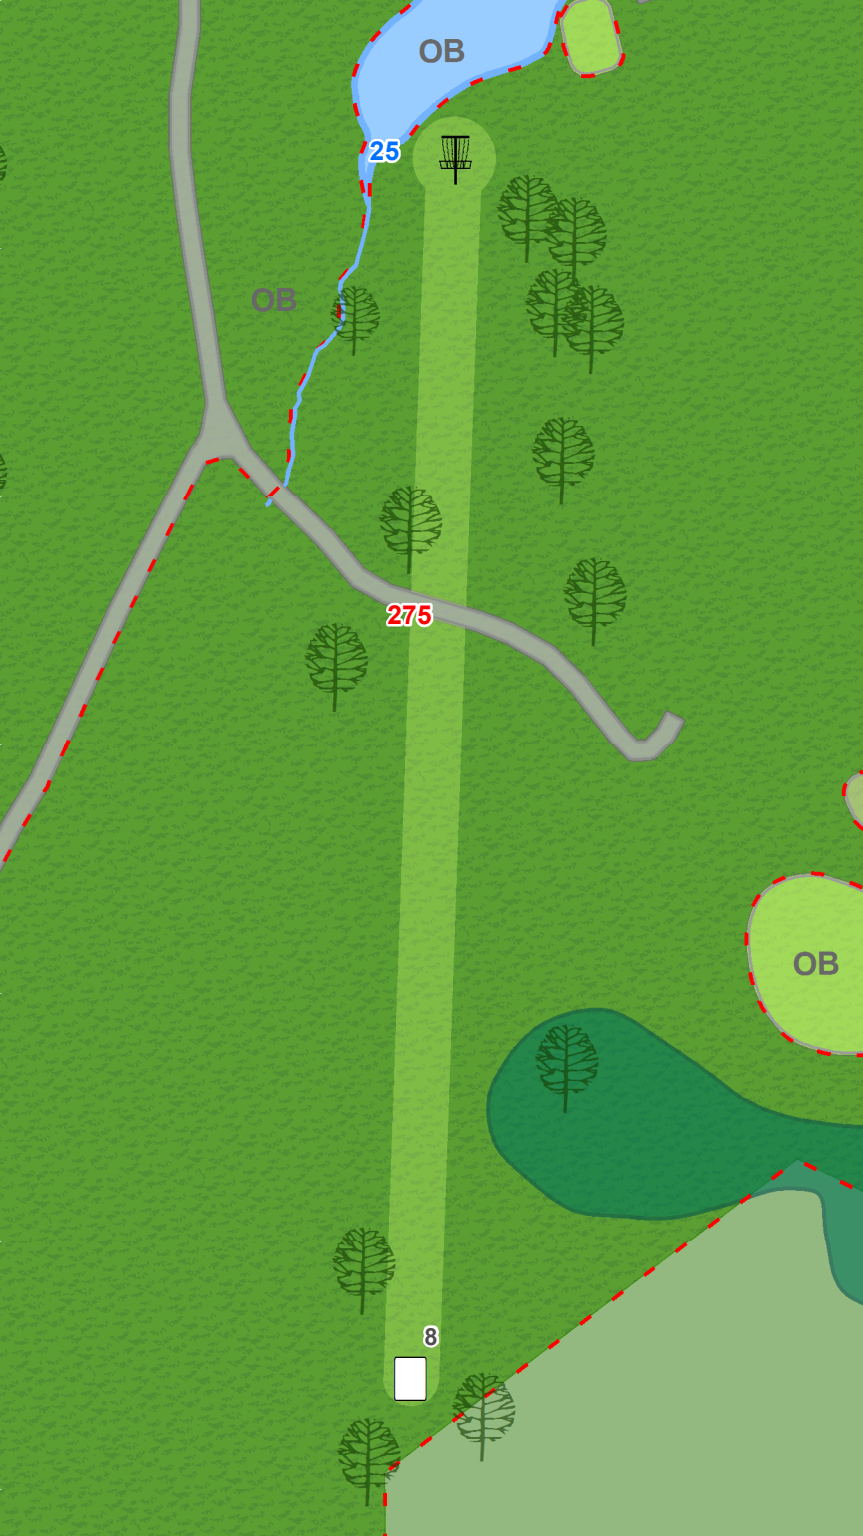

7

Par 3 288 ft

Sand traps & golf greens OB. Please look out for golfers on both Tee Boxes and Fairways. Yield to Ball Golfers that are teeing off or putting on the Green.

Sunset Hills

8

Par 3 444 ft

Water OB. Far side of Pond and Creek are OB. On/Over Cart Path is OB where marked.