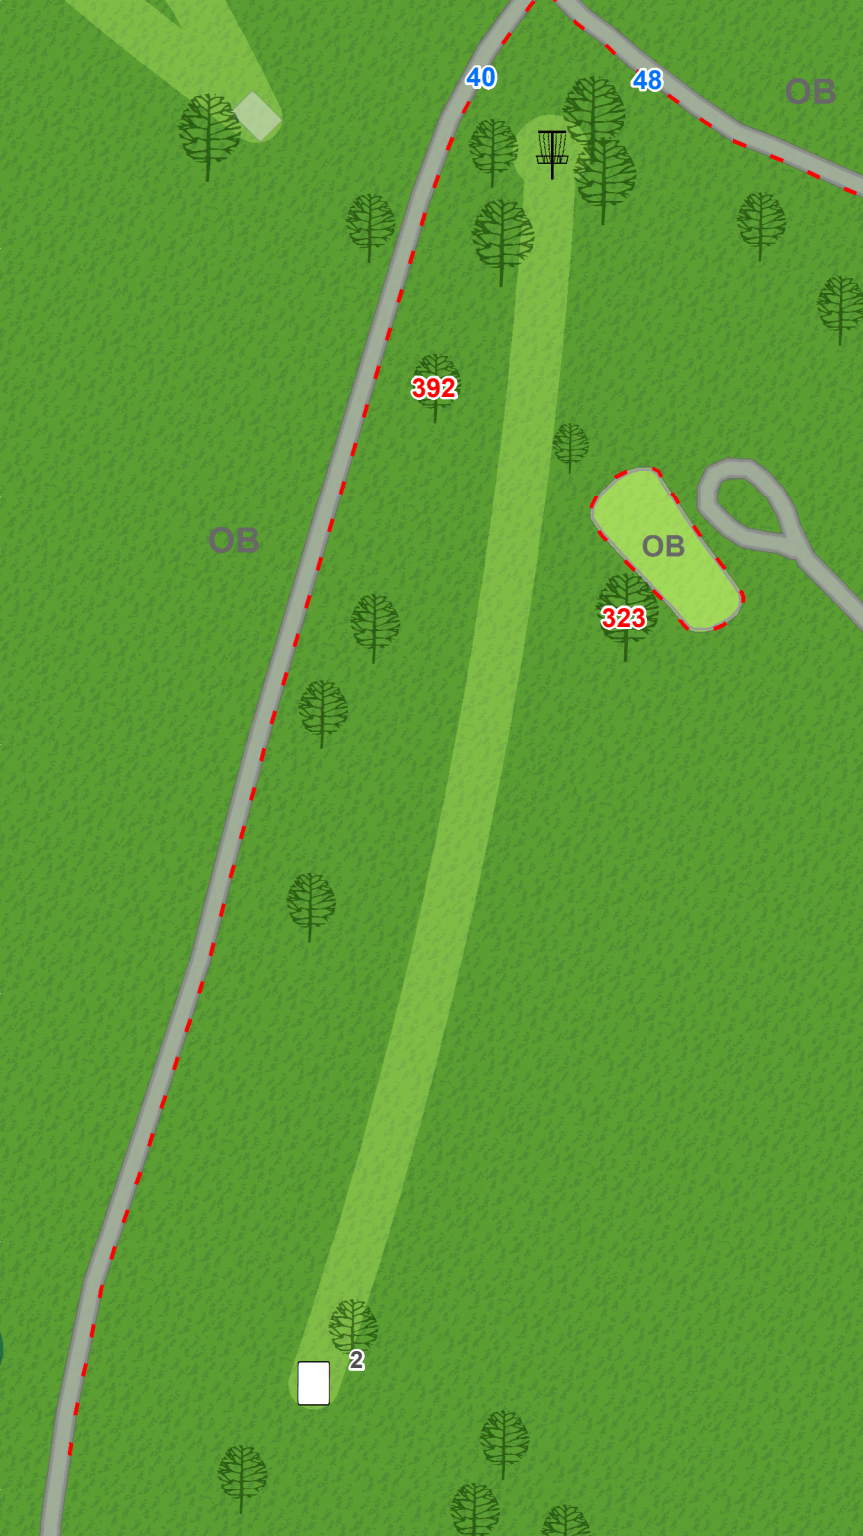

Sunset Hills

Disc Golf Course

Sunset Hills

1

Par 4 738 ft

Woods on left are OB where marked. Lake is OB. Over white fence on right side of fairway is OB. Golf Greens and Tee Boxes are OB.

Sunset Hills

2

Par 3 491 ft

On/Over cart paths OB.
Golf Greens and Tee
Boxes OB.

Sunset Hills

3

Par 3 384 ft

On/over the cart path to the right is OB. Sand traps and golf green OB.

Sunset Hills

4

Par 3 345 ft

Sand traps and golf green OB. On/ over cart path is OB. Private property on left side of fairway OB where marked by stakes. OB Green - WARNING: Green is OB. Please DO NOT walk on greens.

Sunset Hills

7

Par 3 288 ft

Sand traps & golf greens OB. Please look out for golfers on both Tee Boxes and Fairways. Yield to Ball Golfers that are teeing off or putting on the Green.

Sunset Hills

8

Par 3 444 ft

Water OB. Far side of Pond and Creek are OB. On/Over Cart Path is OB where marked.