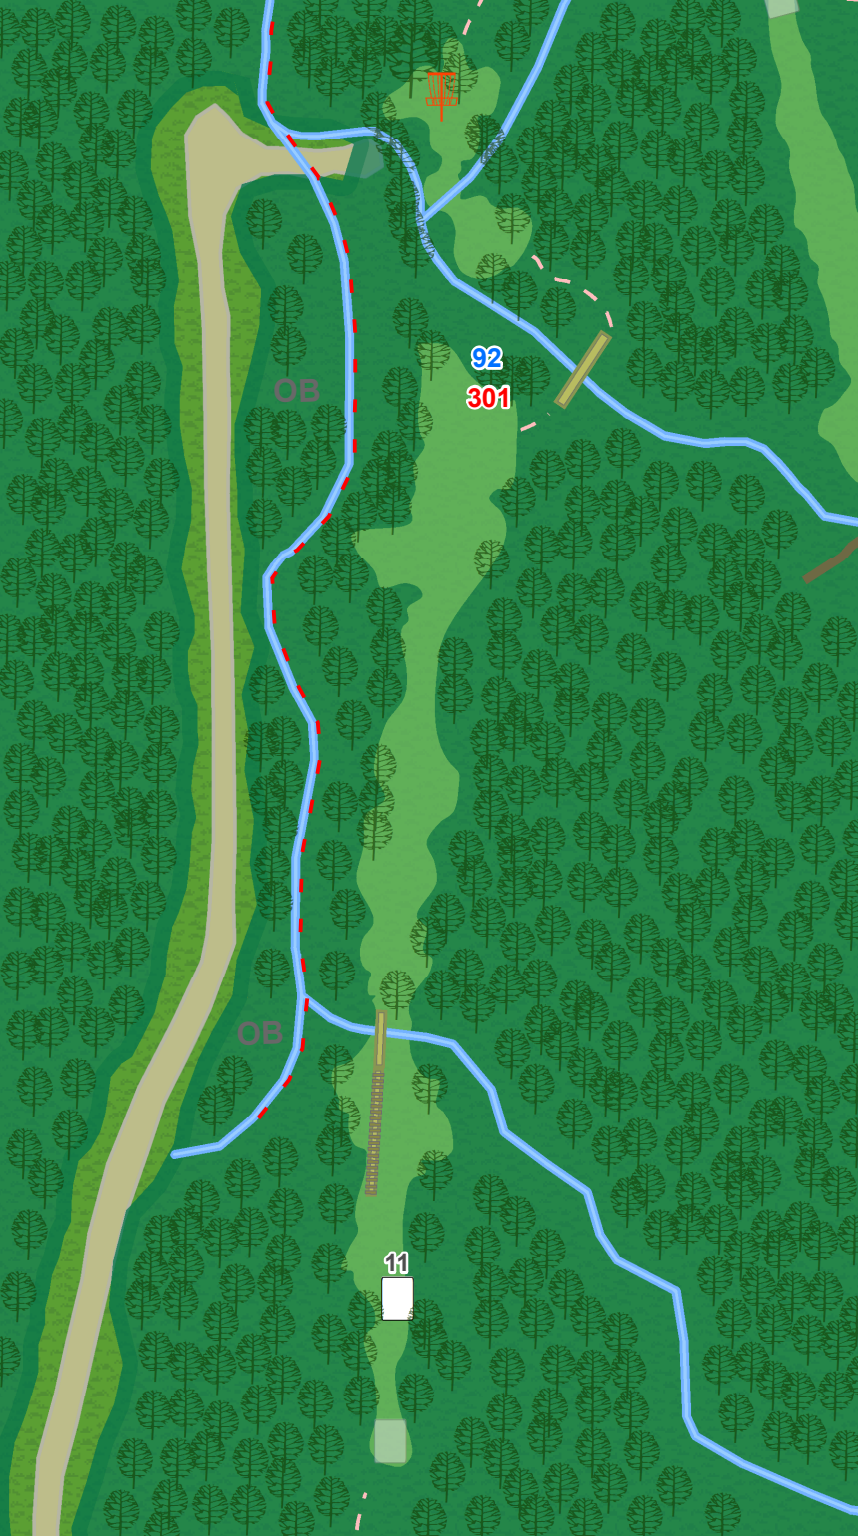

**9**

**Par 3  
228 ft**

**Westwood  
Park**

**"Megiddo"**

**10**

**Par 3**

**294 ft**

**Westwood  
Park**

**"Megiddo"**

**11**

**Par 3  
387 ft**

OB left of rope line on  
left hand side that  
borders the creek.  
Water is casual  
everywhere else.

**Westwood  
Park**

**"Megiddo"**

**12**

**Par 4  
444 ft**