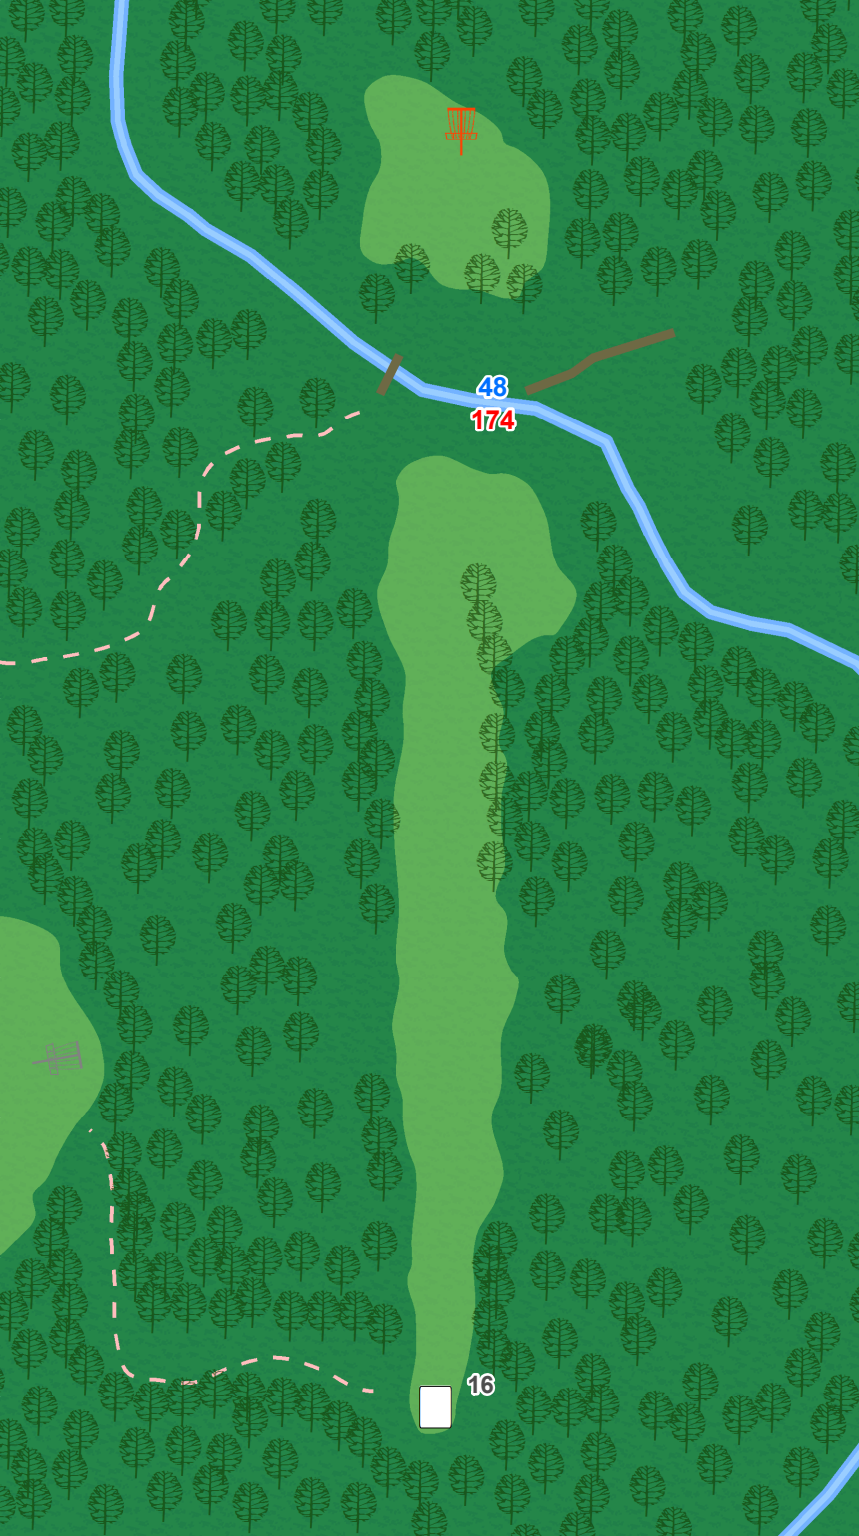

**"Megiddo"**

**11**

**Par 3  
387 ft**

OB left of rope line on  
left hand side that  
borders the creek.  
Water is casual  
everywhere else.

**Westwood  
Park**

**"Megiddo"**

**12**

**Par 4  
444 ft**

OB over fence to the left; water is casual.

**Westwood  
Park**

**"Megiddo"**

**13**

**Par 3  
330 ft**

OB over fence to the left; water is casual.

**Westwood  
Park**  
**"Megiddo"**

**14**  
**Par 3**  
**287 ft**

Water is casual.

**Westwood  
Park**

**"Megiddo"**

**15**

**Par 4**

**474 ft**

**241**  
**226**

**15**

**Westwood  
Park**

**"Megiddo"**

**16**

**Par 3  
216 ft**

Water is casual.

**Westwood  
Park**

**"Megiddo"**

**17**