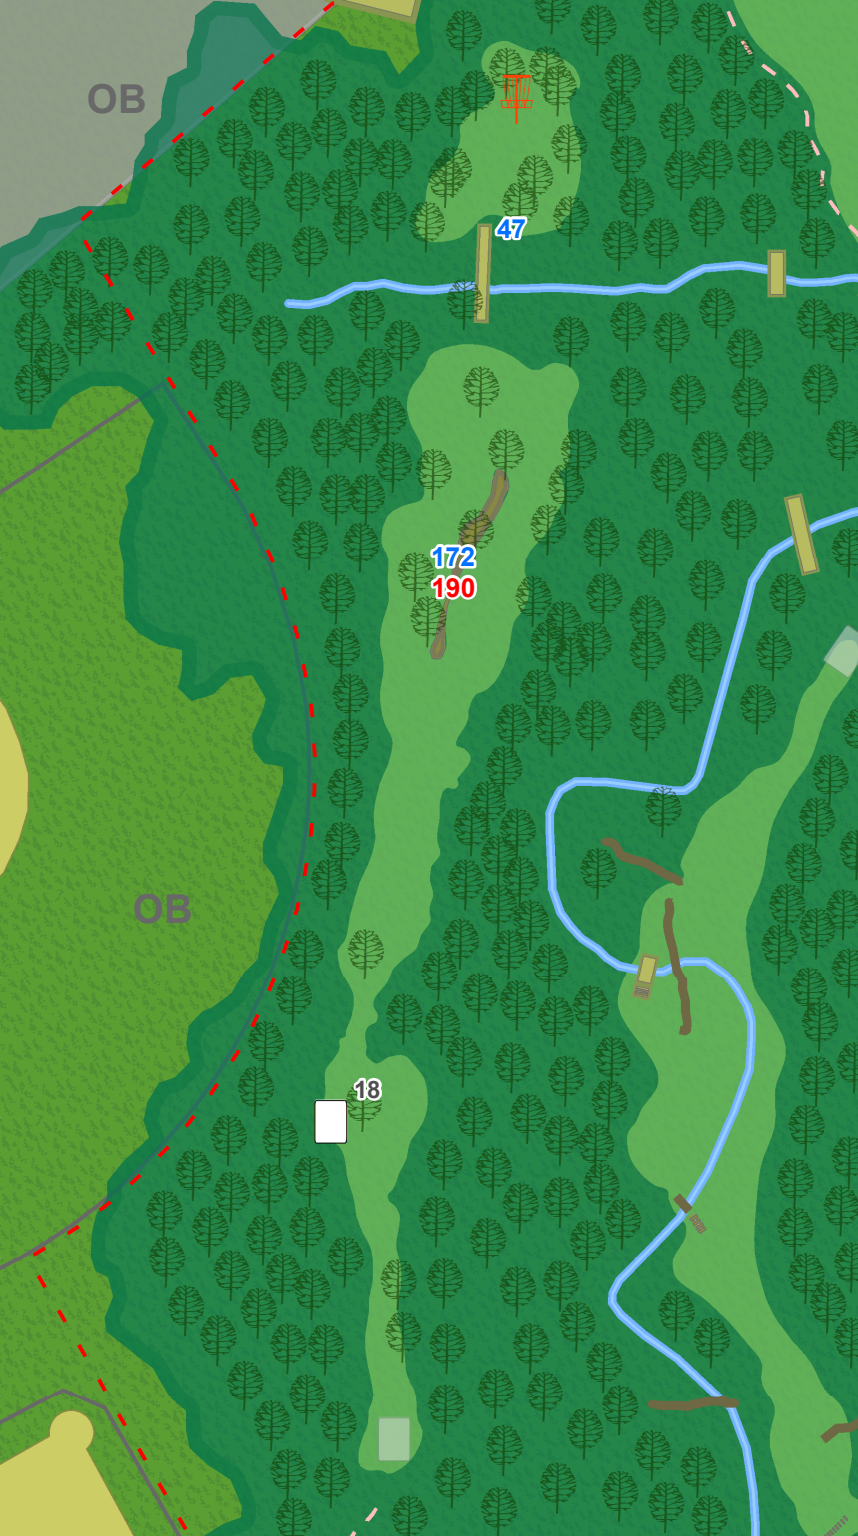

**Par 3**

**281 ft**

Water is casual.

**Westwood  
Park**

**"Megiddo"**

**18**

**Par 3**

**354 ft**

OB over the fence to the left; OB on or over the parking lot to the left; water is casual

## Legend

Tee

Basket

— — Out of Bounds

**150** Distance From Tee

**25** Distance To Hole