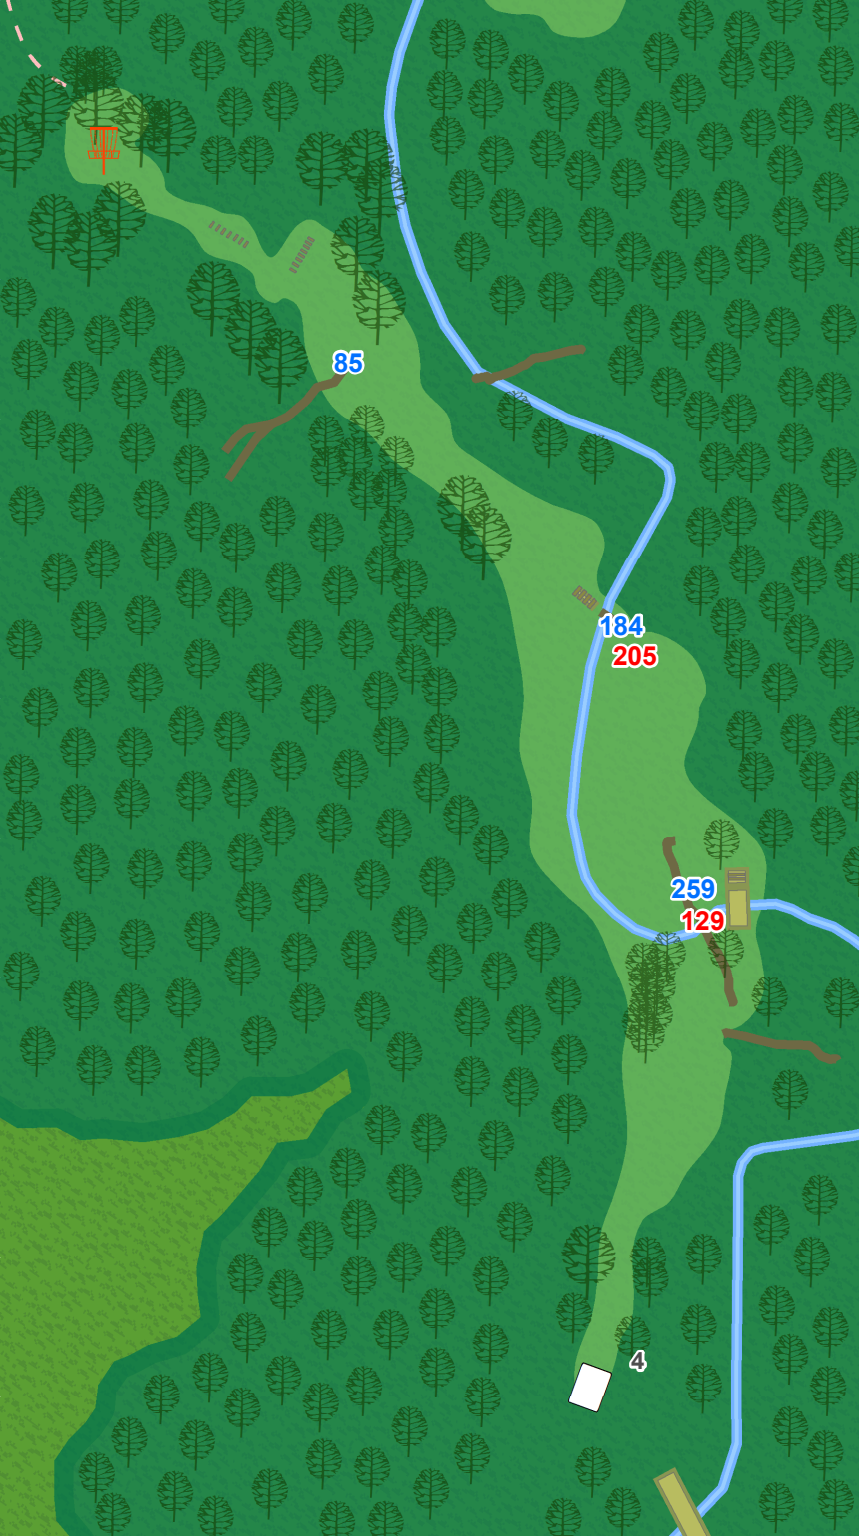

Westwood Park

"Megiddo"

4

Par 4 405 ft

Water is casual.