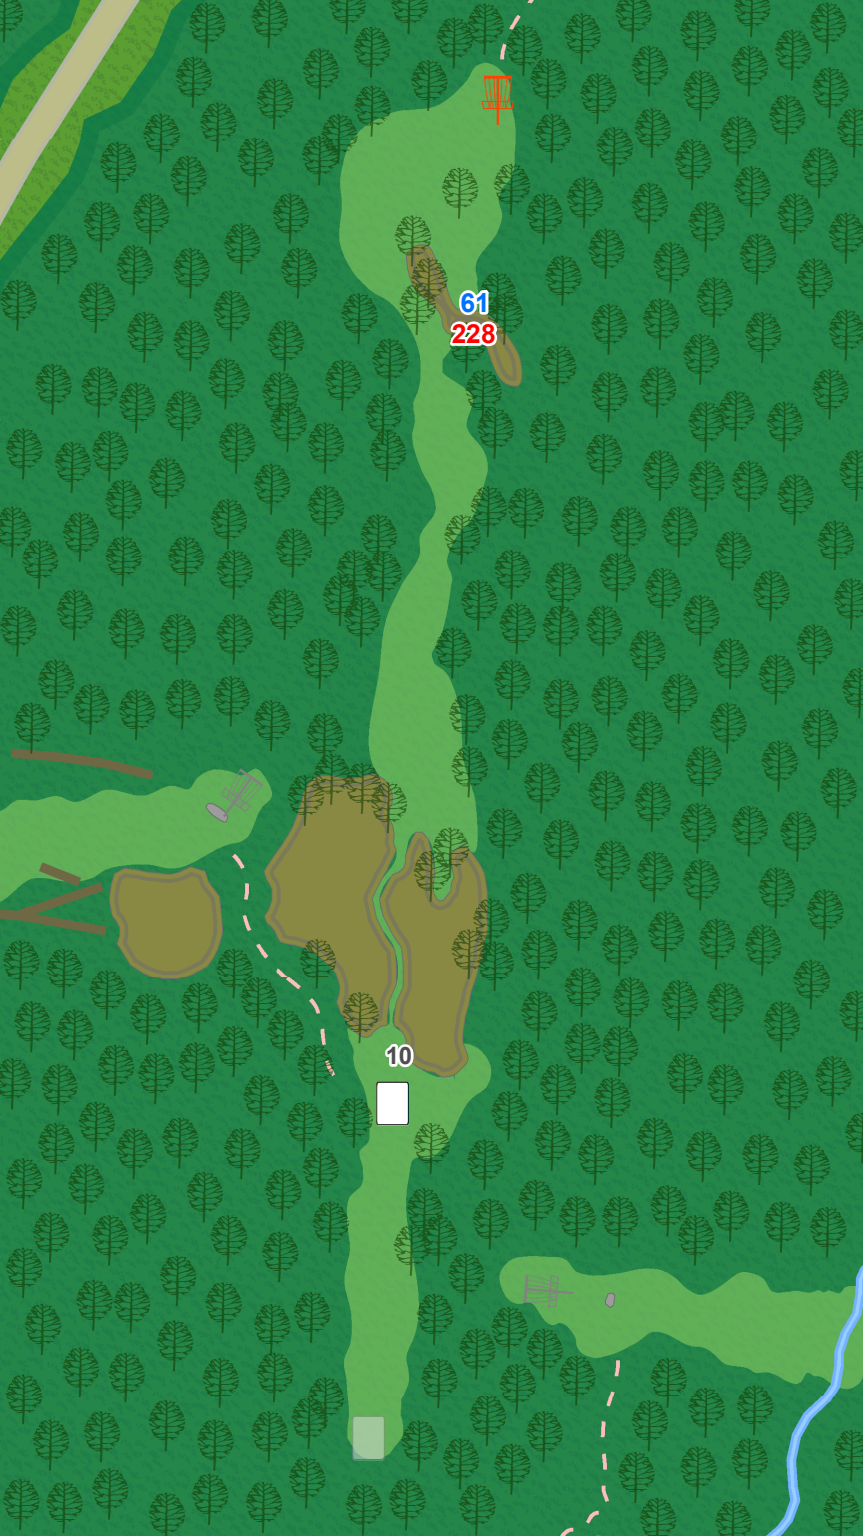

**9**

**Par 3  
228 ft**

**Westwood  
Park**

**"Megiddo"**

**10**

**Par 3**

**294 ft**

**Westwood  
Park**

**"Megiddo"**

**11**

**Par 3  
387 ft**

OB left of rope line on  
left hand side that  
borders the creek.  
Water is casual  
everywhere else.

**Westwood  
Park**

**"Megiddo"**

**12**

**Par 4  
444 ft**