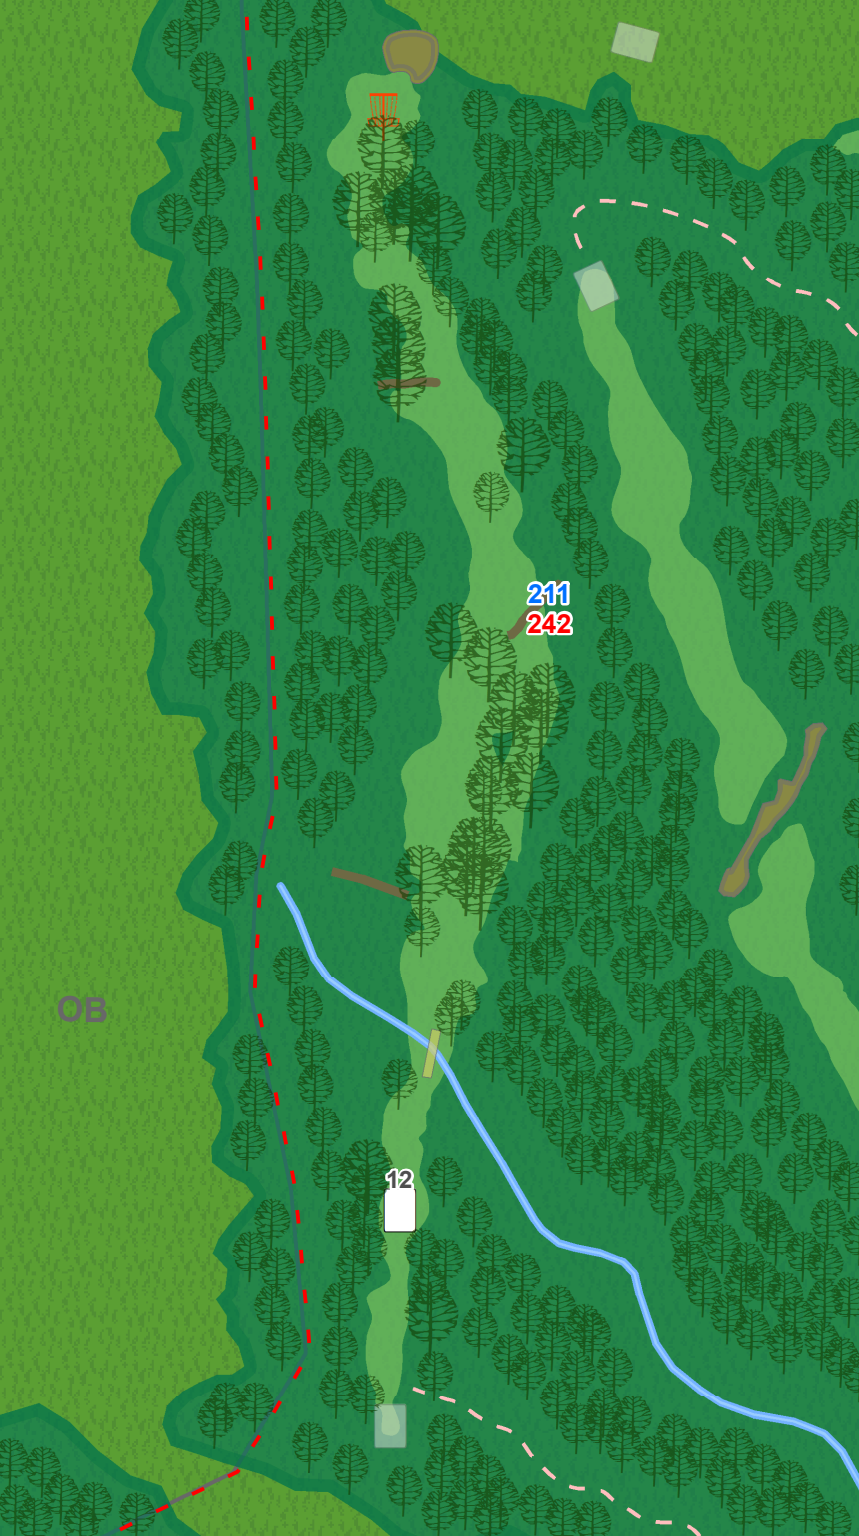

**"Megiddo"**

**11**

**Par 3  
387 ft**

OB left of rope line on  
left hand side that  
borders the creek.  
Water is casual  
everywhere else.

**Westwood  
Park**

**"Megiddo"**

**12**

**Par 4  
444 ft**

OB over fence to the left; water is casual.

**Westwood  
Park**

**"Megiddo"**

**13**

**Par 3  
330 ft**

OB over fence to the left; water is casual.

**Westwood  
Park**  
**"Megiddo"**

**14**  
**Par 3**  
**287 ft**