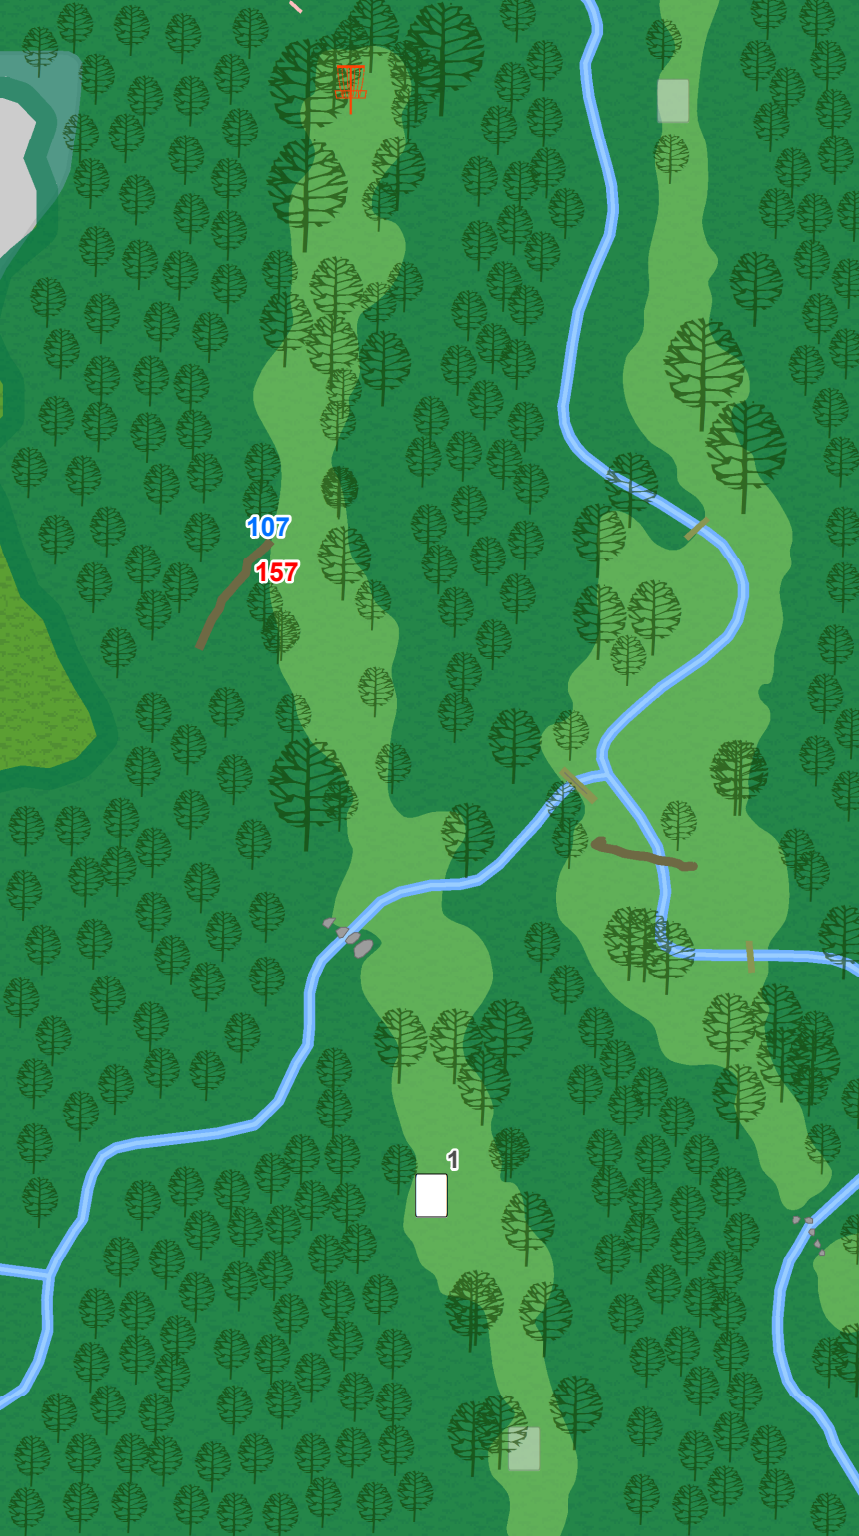

# Westwood Park Disc Golf Course "Megiddo"

**Westwood  
Park**

**"Megiddo"**

**1**

**Par 3  
258 ft**

Water is casual.

**Westwood  
Park**

**"Megiddo"**

**2**

**Par 3  
276 ft**

Water is casual.

**Westwood  
Park  
"Megiddo"**

**3**

**Par 3  
219 ft**

Water is casual.

# Westwood Park

"Megiddo"

## Legend

Tee

Basket

— — Out of Bounds

**150** Distance From Tee

**25** Distance To Hole