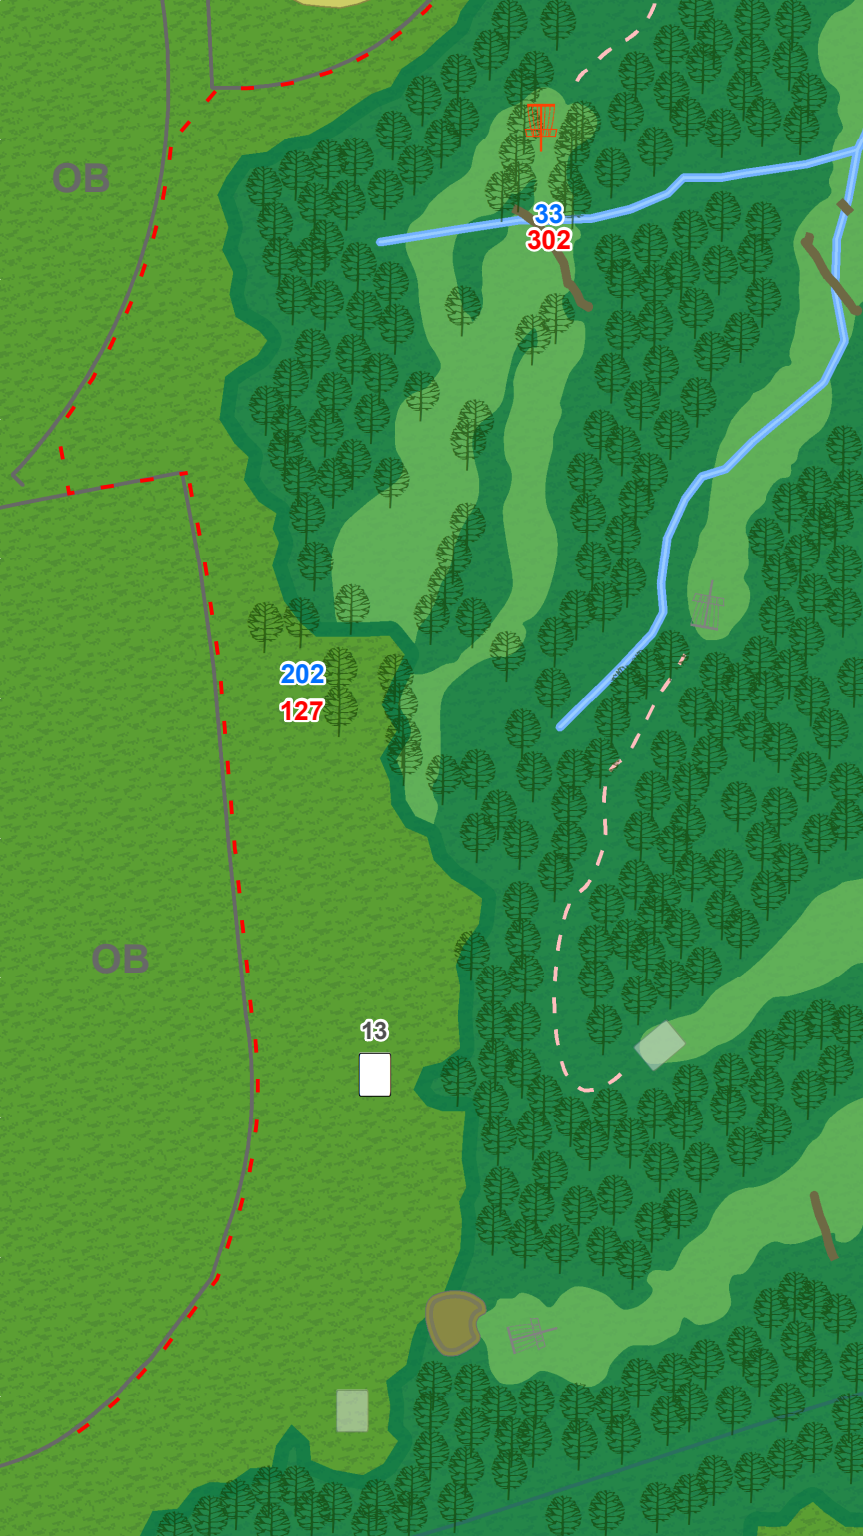

**"Megiddo"**

**11**

**Par 3  
387 ft**

OB left of rope line on  
left hand side that  
borders the creek.  
Water is casual  
everywhere else.

**Westwood  
Park**

**"Megiddo"**

**12**

**Par 4  
444 ft**

OB over fence to the left; water is casual.

**Westwood  
Park**

**"Megiddo"**

**13**

**Par 3  
330 ft**

OB over fence to the left; water is casual.

**Westwood  
Park**  
**"Megiddo"**

**14**  
**Par 3**  
**287 ft**