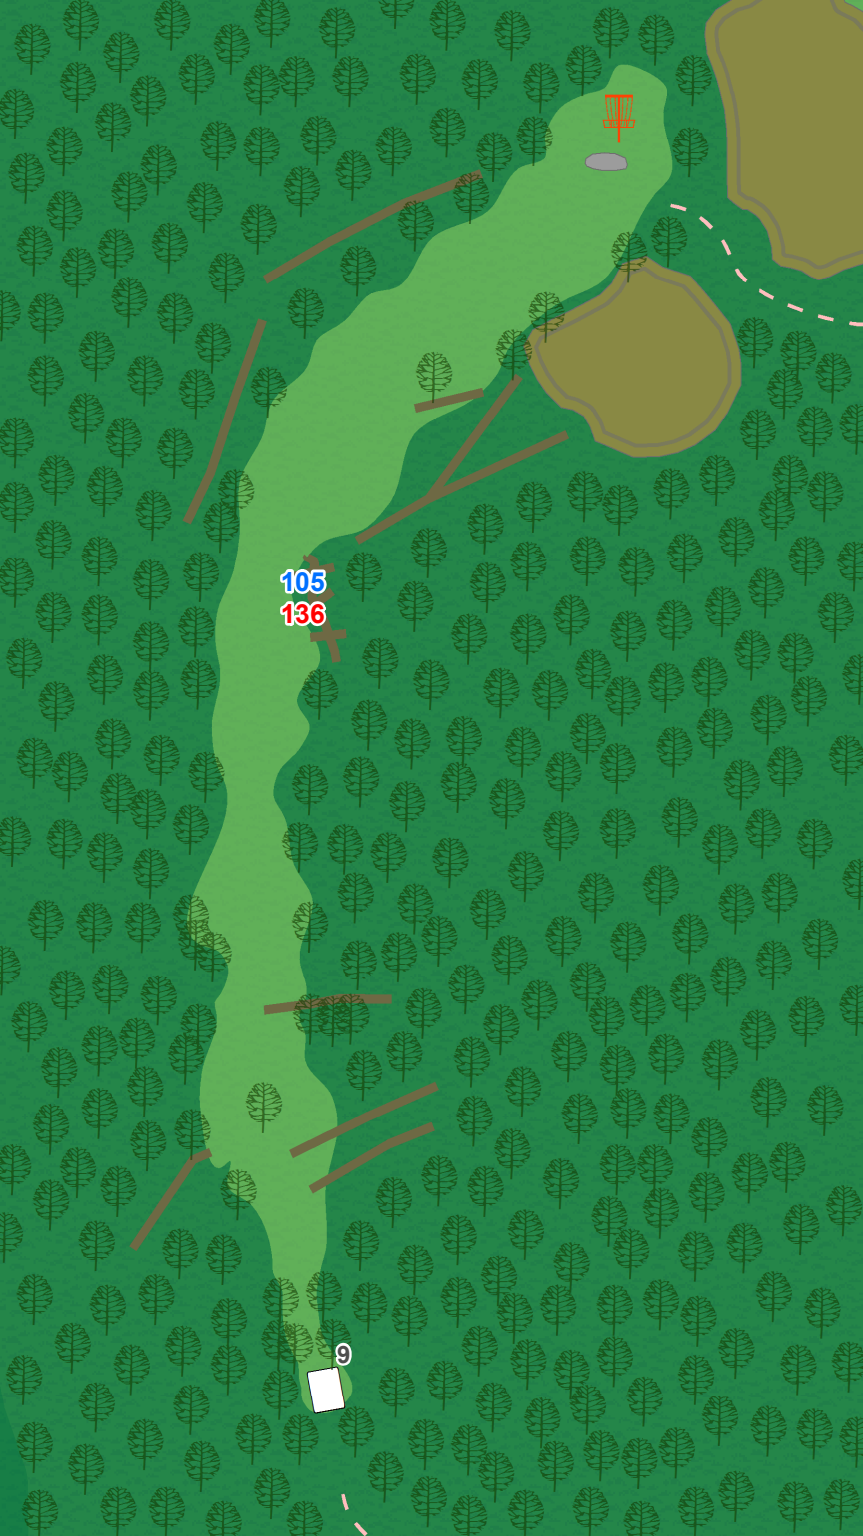

**Westwood  
Park  
"Megiddo"**

**6**

**Par 3  
186 ft**

Water is casual.

**89  
102**

**6**

**Westwood  
Park**

**"Megiddo"**

**7**

**Par 3  
294 ft**

**Westwood  
Park  
"Megiddo"**

**8**

**Par 3  
435 ft**

OB long of basket over  
the roped line.

**Westwood  
Park**

**"Megiddo"**

**9**

**Par 3  
228 ft**

**Westwood  
Park**

**"Megiddo"**

**10**

**Par 3**

**294 ft**

**Westwood  
Park**

**"Megiddo"**

**11**

**Par 3  
387 ft**

OB left of rope line on  
left hand side that  
borders the creek.  
Water is casual  
everywhere else.

**Westwood  
Park**

**"Megiddo"**

**12**

**Par 4  
444 ft**