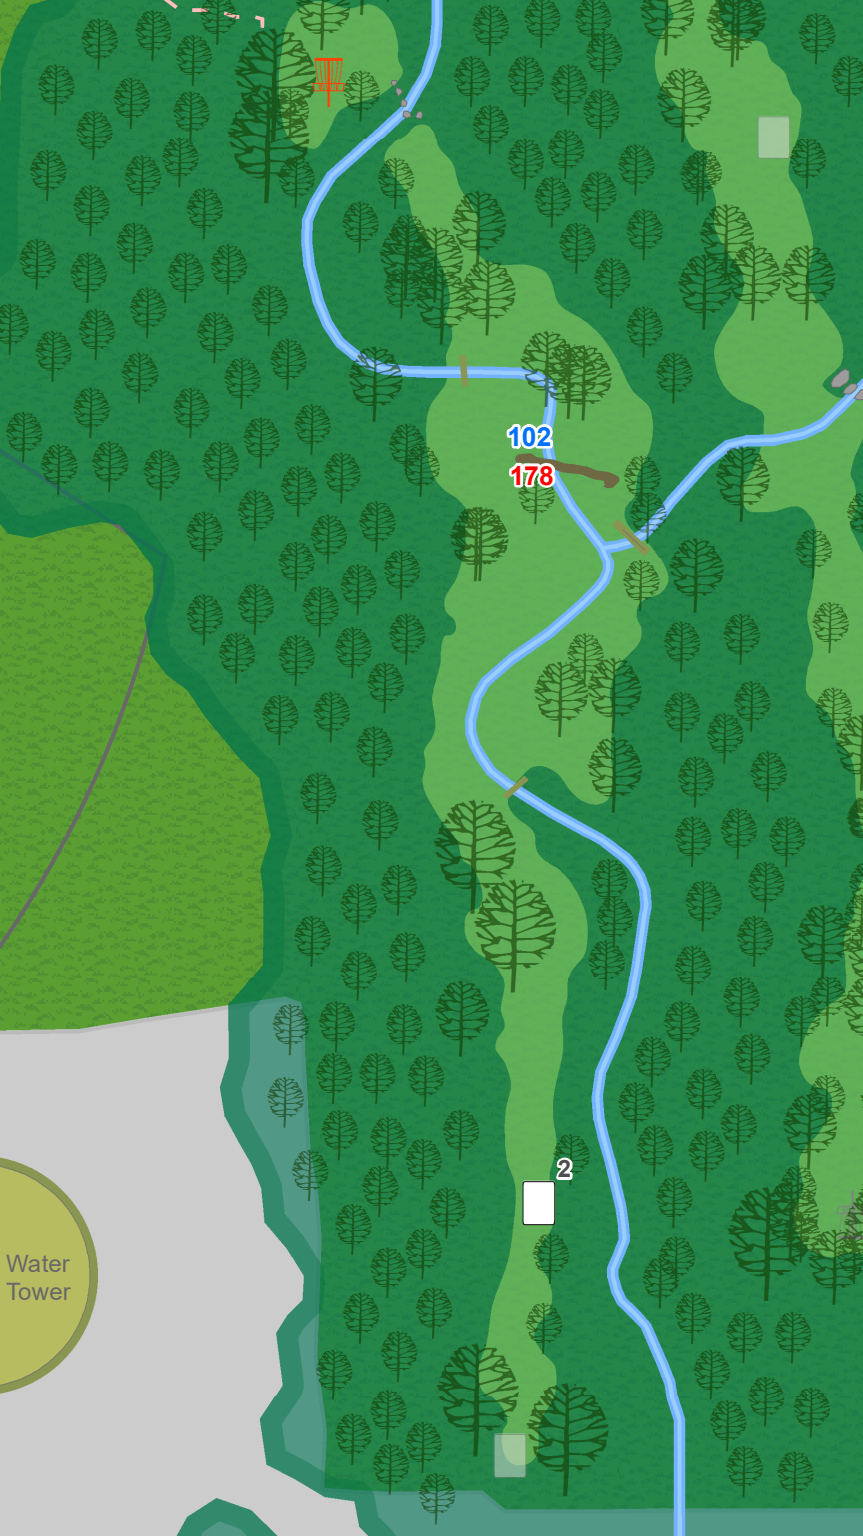

# Westwood Park Disc Golf Course "Megiddo"

**Westwood  
Park**

**"Megiddo"**

**1**

**Par 3  
258 ft**

Water is casual.

**Westwood  
Park**

**"Megiddo"**

**2**

**Par 3  
276 ft**

Water is casual.

**Westwood  
Park  
"Megiddo"**

**3**

**Par 3  
219 ft**

Water is casual.

# Westwood Park

"Megiddo"

## Legend

Tee

Basket

— — Out of Bounds

**150** Distance From Tee

**25** Distance To Hole