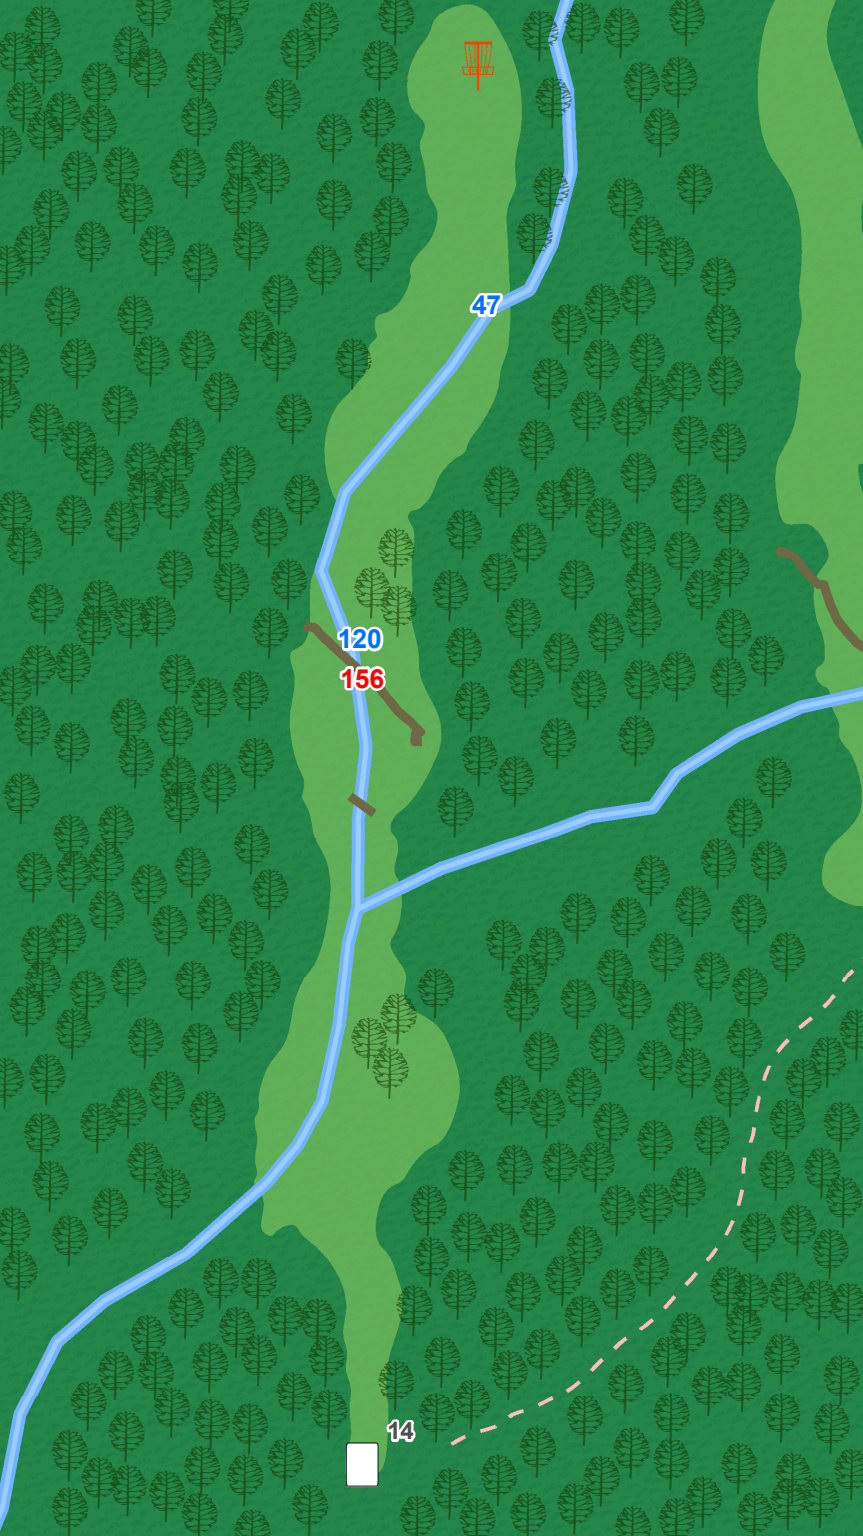

**Westwood
Park**
"Megiddo"

14
Par 3
287 ft

Water is casual.