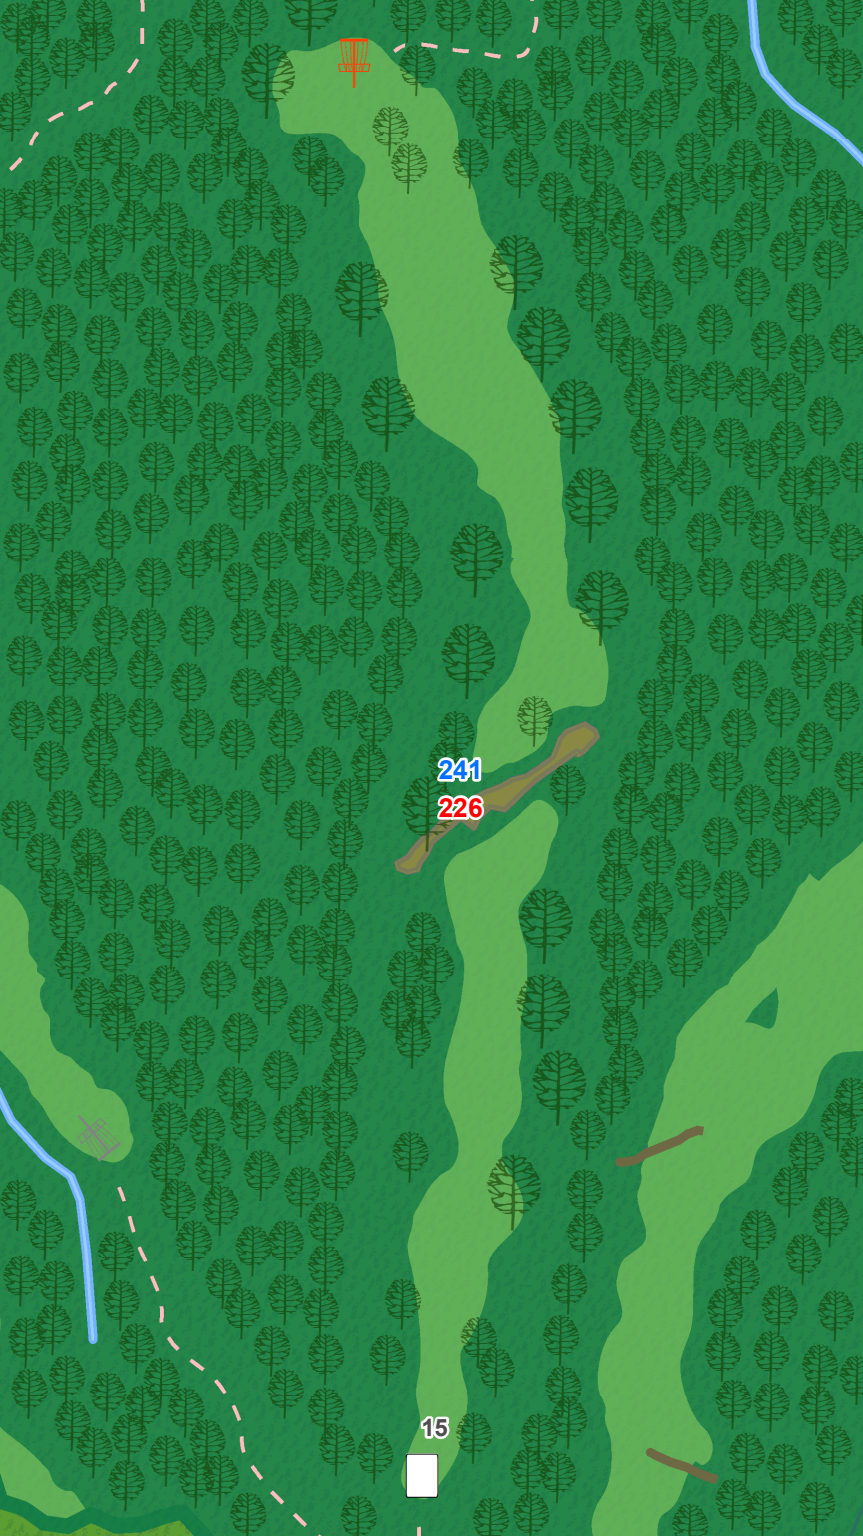

**"Megiddo"**

**11**

**Par 3  
387 ft**

OB left of rope line on  
left hand side that  
borders the creek.  
Water is casual  
everywhere else.

**Westwood  
Park**

**"Megiddo"**

**12**

**Par 4  
444 ft**

OB over fence to the left; water is casual.

**Westwood  
Park**

**"Megiddo"**

**13**

**Par 3  
330 ft**

OB over fence to the left; water is casual.

**Westwood  
Park**  
**"Megiddo"**

**14**  
**Par 3**  
**287 ft**

Water is casual.

**Westwood  
Park**

**"Megiddo"**

**15**

**Par 4**

**474 ft**

**241**  
**226**

**15**

**Westwood  
Park**

**"Megiddo"**

**16**

**Par 3  
216 ft**

Water is casual.

**Westwood  
Park**

**"Megiddo"**

**17**