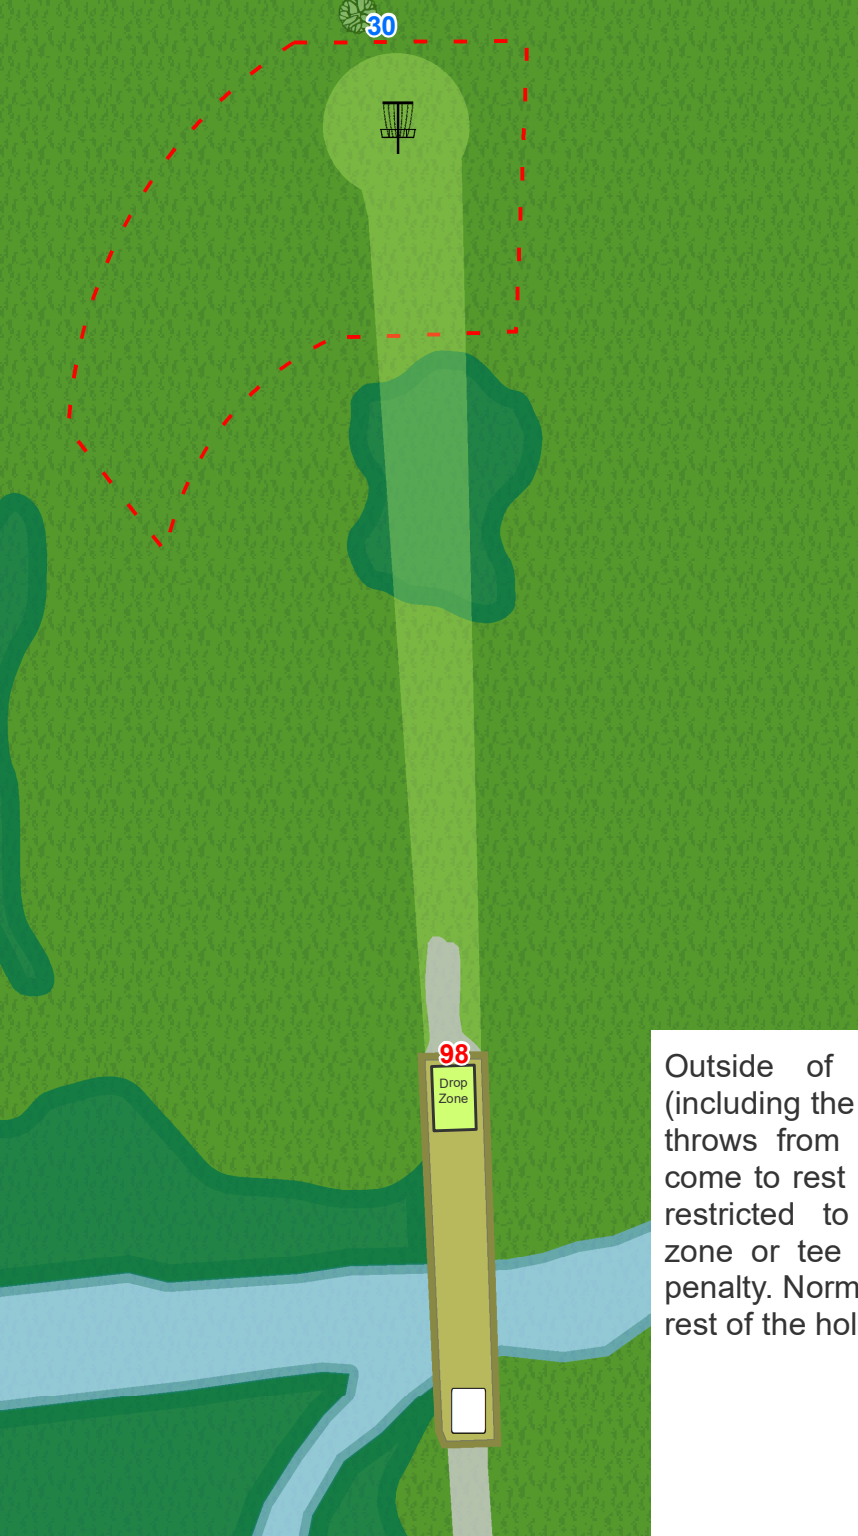

Lake Eureka

Disc Golf Course

1

Par 4
633 ft

On or over the parking lot or pavement is OB. Lake is OB. Mandatory left of tree near the tee box. Go to drop zone with one penalty throw for all throws from tee or drop zone that come to rest in the OB lake or miss the mandatory. Normal OB options for the rest of the hole. Rocks on shoreline are inbounds. Players may take 1m perpendicular relief from the rocks as if they were OB.

Lake is OB on left. OB on right outside of roped area and on or over pavement. Rocks on the shoreline are in bounds. Players may take 1M perpendicular relief from the rocks as if they were OB.

3

Par 3

260 ft

8

Par 4

793 ft

Surrounded by water is out of bounds. Over the creek to the left or right is OB. On or over the road or parking lot to the right is OB. Past the roped line near the green that goes straight to the road is OB. Rocks on the shoreline are in bounds and any disc that comes to rest on the rocks may take 1m perpendicular relief from the rocks as if they were OB.

9

Par 3

354 ft

Outside of the roped area (including the bridge) is OB. For throws from the tee area that come to rest OB, the next lie is restricted to either the drop zone or tee with a one throw penalty. Normal OB rules on the rest of the hole.