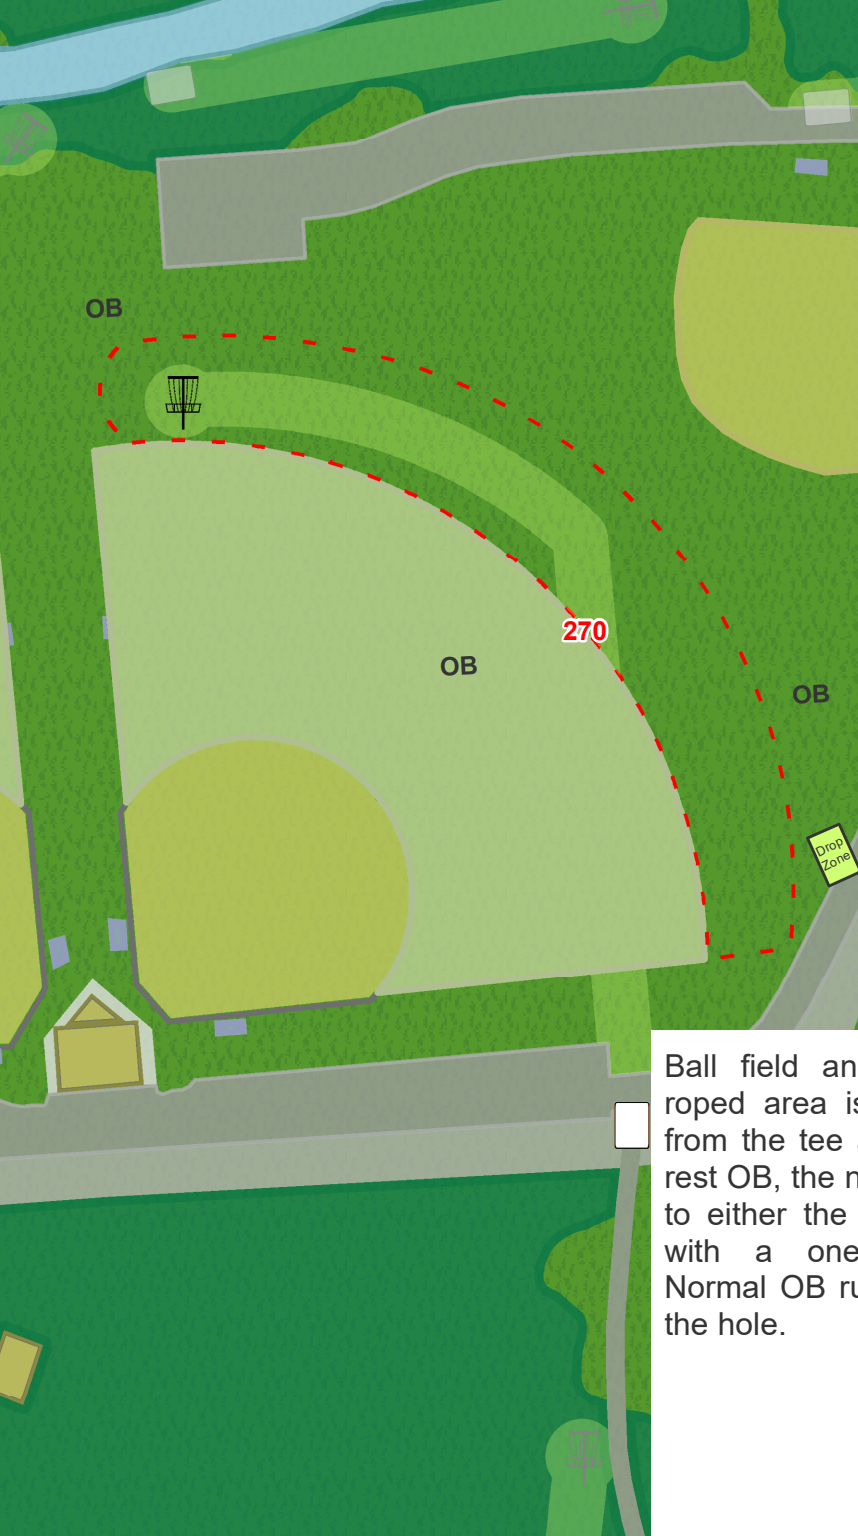

Lake Eureka

Disc Golf Course

1

Par 4
633 ft

On or over the parking lot or pavement is OB. Lake is OB. Mandatory left of tree near the tee box. Go to drop zone with one penalty throw for all throws from tee or drop zone that come to rest in the OB lake or miss the mandatory. Normal OB options for the rest of the hole. Rocks on shoreline are inbounds. Players may take 1m perpendicular relief from the rocks as if they were OB.

Lake is OB on left. OB on right outside of roped area and on or over pavement. Rocks on the shoreline are in bounds. Players may take 1M perpendicular relief from the rocks as if they were OB.

3

Par 3

260 ft

On or over payment to the left is OB. Discs coming to rest in the roped area to the right that is hole's 2 fairway are OB.

4

Par 3

423 ft

On or over path to the right is OB. Mandatory left of marked tree. Drop zone for missed mandatory marked near mandatory. Penalty for missing the mandatory is one throw.

8

Par 4

793 ft

Surrounded by water is out of bounds. Over the creek to the left or right is OB. On or over the road or parking lot to the right is OB. Past the roped line near the green that goes straight to the road is OB. Rocks on the shoreline are in bounds and any disc that comes to rest on the rocks may take 1m perpendicular relief from the rocks as if they were OB.