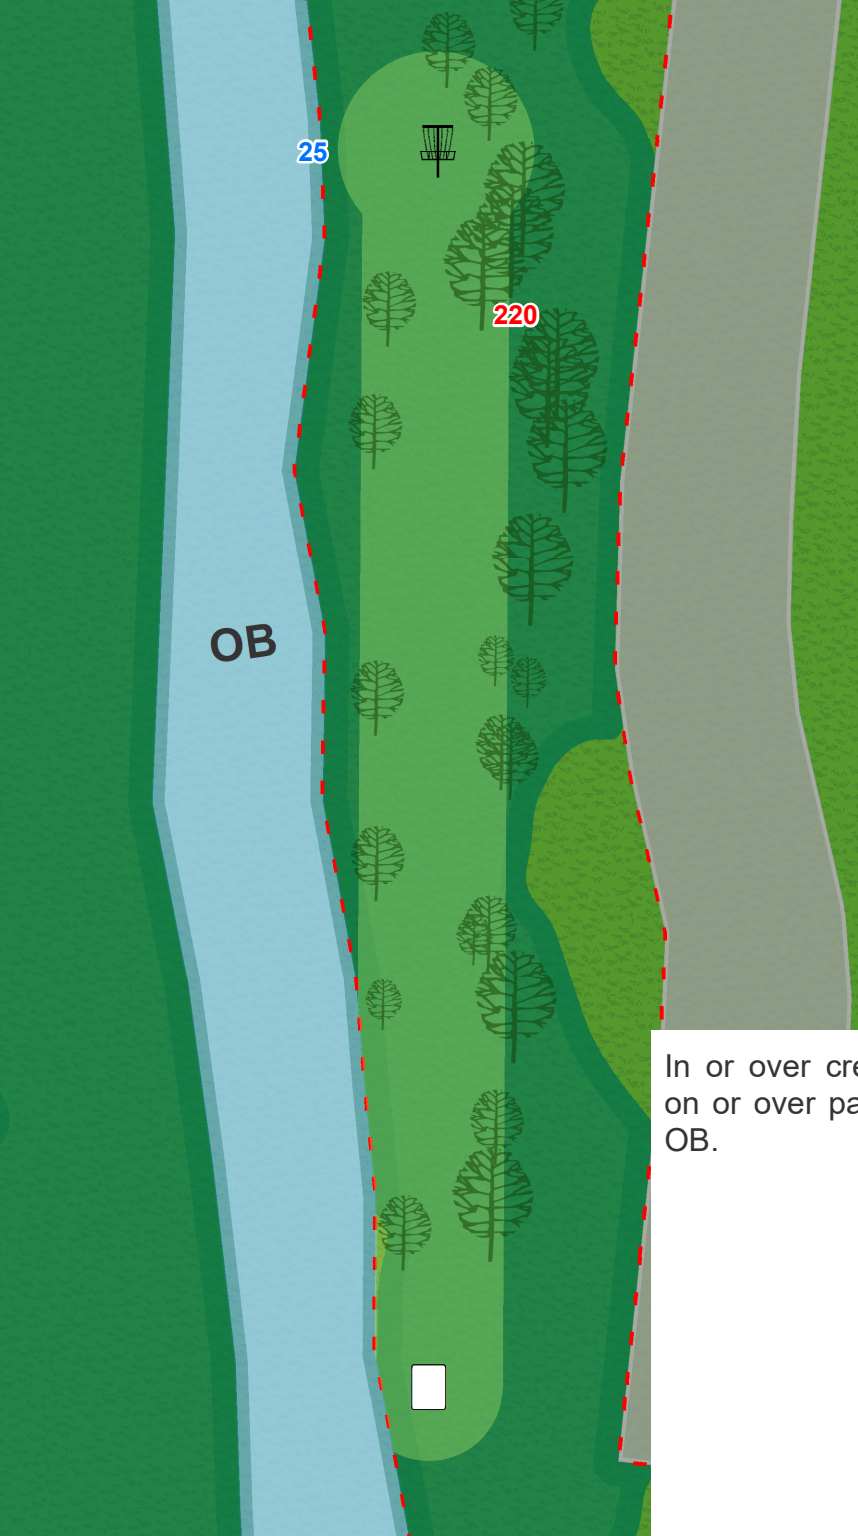

7

Par 3

261 ft

In or over creek on left is OB,
on or over pavement to right is
OB.