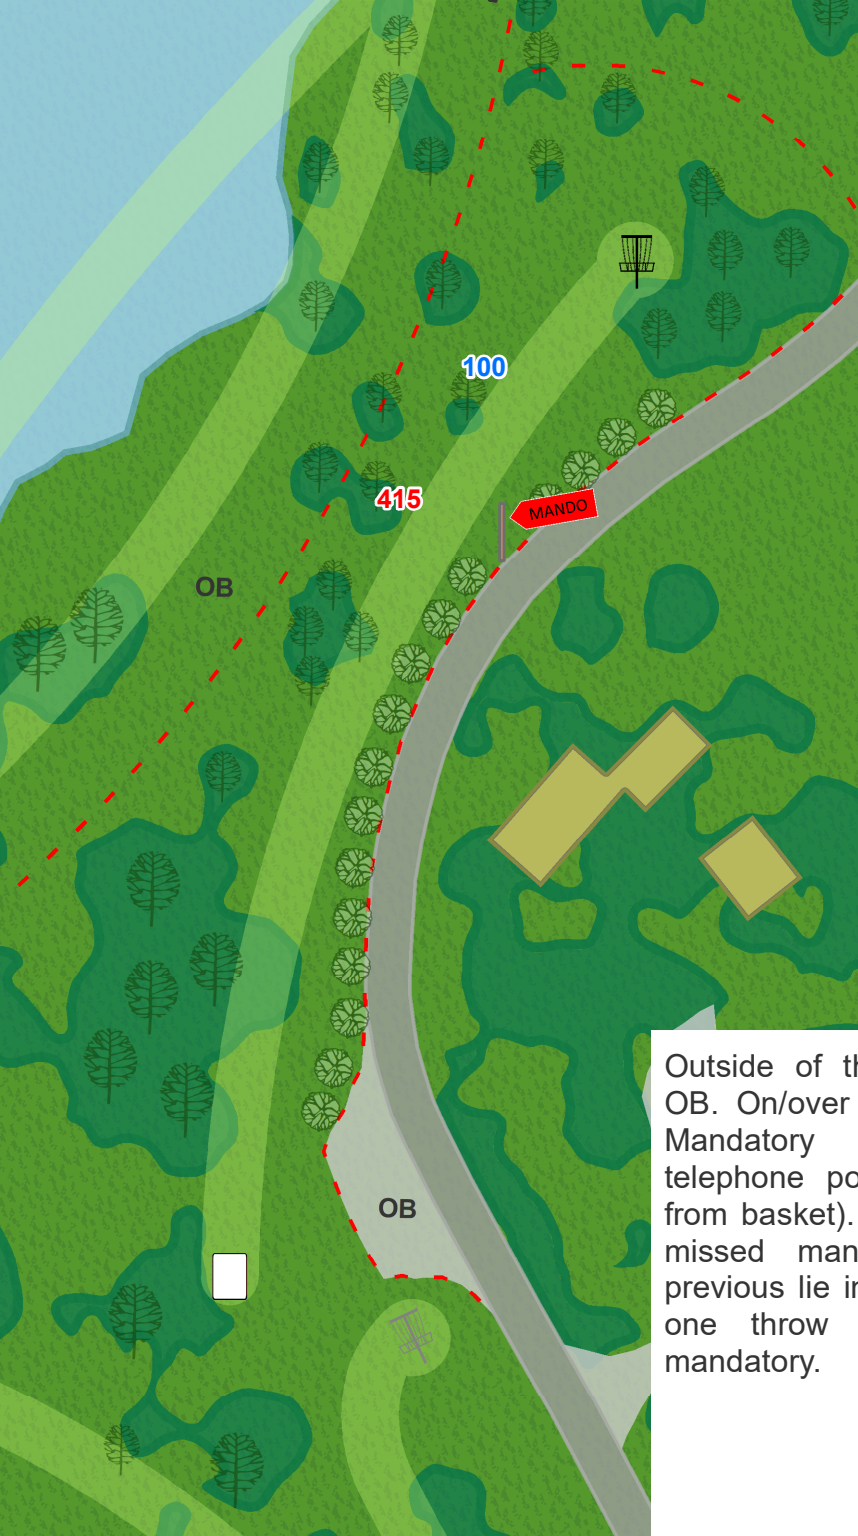

14

Par 4

805 ft

Eurek
Lake

Lake is OB. Outside of the roped area is OB. On or across the road is OB. Rocks on the shoreline are in bounds. Players may take 1M perpendicular relief from the rocks as if they were OB.

15

Par 3

315 ft

Outside of the roped area is OB. On/over pavement is OB. Mandatory left of marked tree. To complete the mandatory, the disc must also clearly pass below some portion of the tree when crossing the mandatory line to the correct side. The penalty for missing the mandatory is one throw. Drop zone for missed mandatory marked near mandatory.

16

Par 4

606 ft

Outside of the roped area is OB. On/over pavement is OB. Mandatory left of marked telephone pole (approx. 200ft from basket). No drop zone for missed mandatory (use the previous lie instead); penalty is one throw for missing the mandatory.

18

Par 4

711 ft

Lake is OB on left. OB on right as follows: outside of roped area, and on or over pavement. Mandatory left of marked tree (approx. 150 ft from tee). No drop zone for missed mandatory (use the previous lie instead). Penalty for missing the mandatory is one throw.