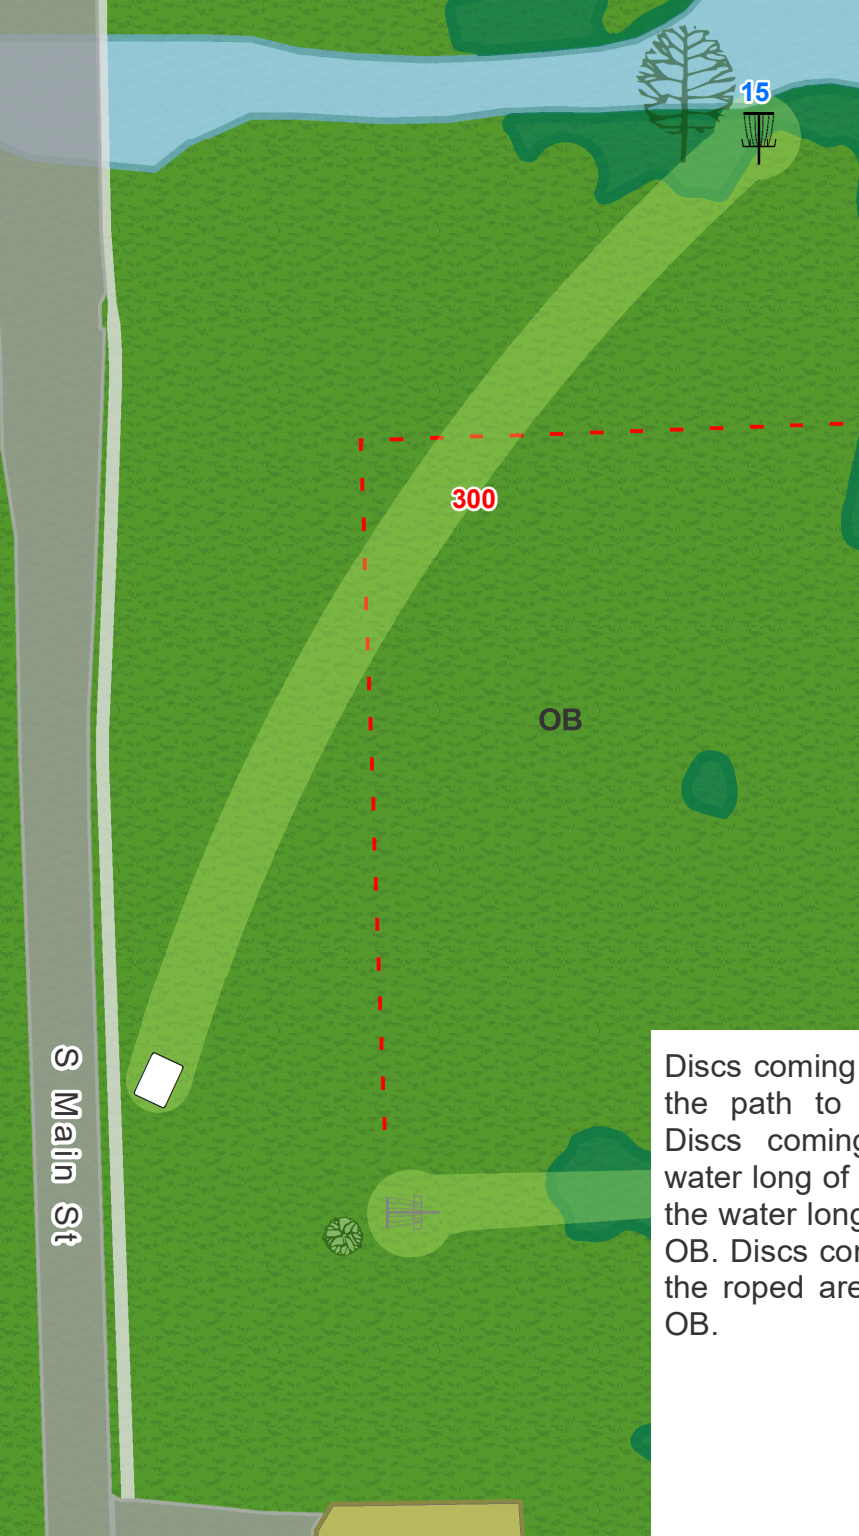

10

Par 3
500 ft

Discs coming to rest on or over the path to the left are OB. Discs coming to rest in the water long of the basket or over the water long of the basket are OB. Discs coming to rest inside the roped area to the right are OB.

S Main St

300

OB

15