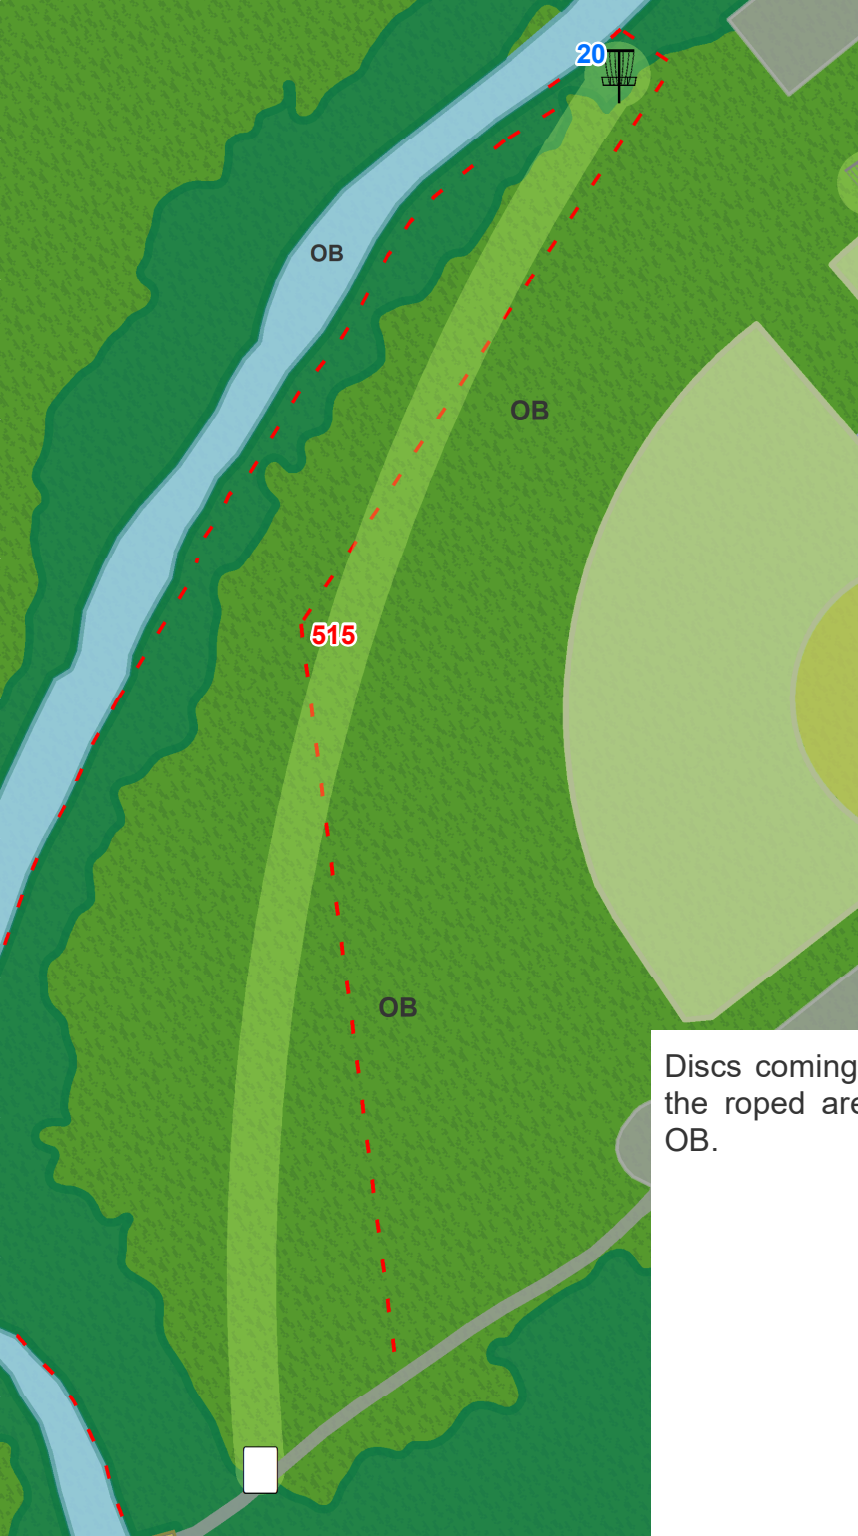

6

Par 4

897 ft

Discs coming to rest outside of the roped area are considered OB.