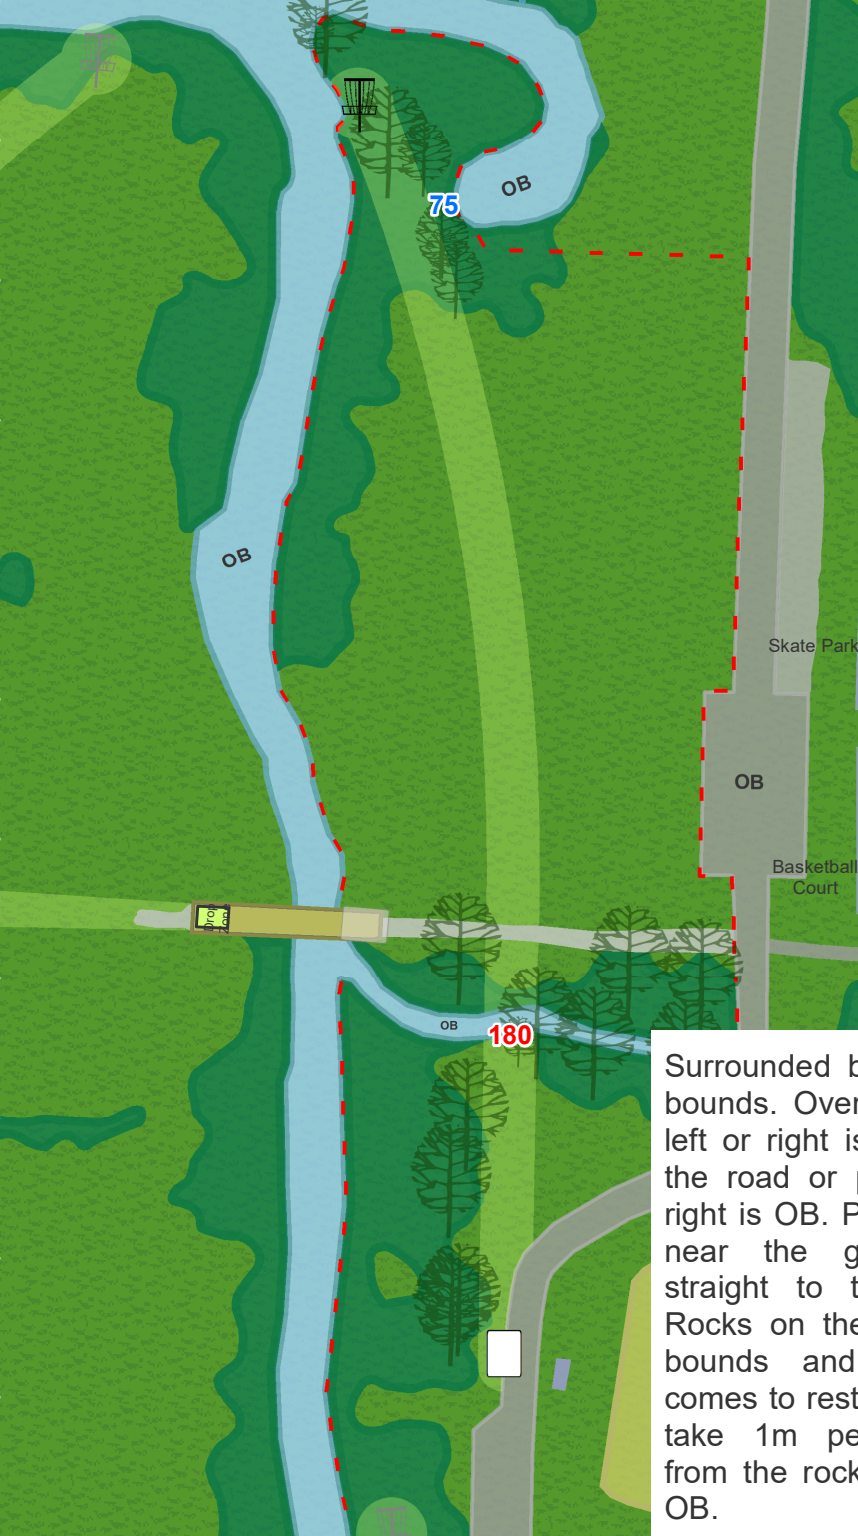

Lake Eureka

Disc Golf Course

1

Par 4
633 ft

On or over the parking lot or pavement is OB. Lake is OB. Mandatory left of tree near the tee box. Go to drop zone with one penalty throw for all throws from tee or drop zone that come to rest in the OB lake or miss the mandatory. Normal OB options for the rest of the hole. Rocks on shoreline are inbounds. Players may take 1m perpendicular relief from the rocks as if they were OB.

Lake is OB on left. OB on right outside of roped area and on or over pavement. Rocks on the shoreline are in bounds. Players may take 1M perpendicular relief from the rocks as if they were OB.

3

Par 3

260 ft

On or over payment to the left is OB. Discs coming to rest in the roped area to the right that is hole's 2 fairway are OB.

4

Par 3

423 ft

On or over path to the right is OB. Mandatory left of marked tree. Drop zone for missed mandatory marked near mandatory. Penalty for missing the mandatory is one throw.

8

Par 4

793 ft

Surrounded by water is out of bounds. Over the creek to the left or right is OB. On or over the road or parking lot to the right is OB. Past the roped line near the green that goes straight to the road is OB. Rocks on the shoreline are in bounds and any disc that comes to rest on the rocks may take 1m perpendicular relief from the rocks as if they were OB.