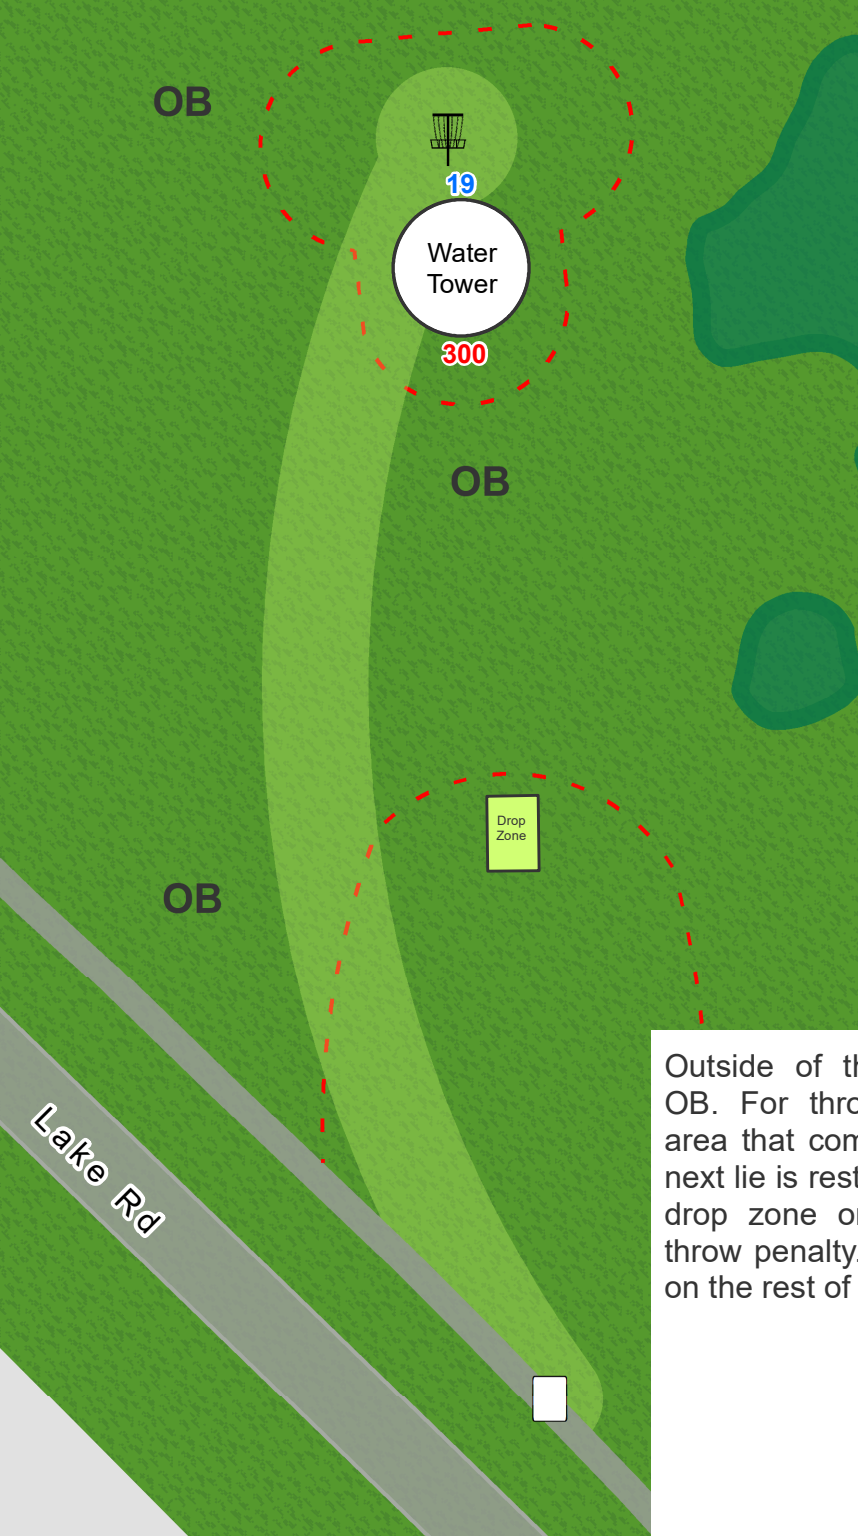

Lake Eureka

Disc Golf Course

1

Par 4
633 ft

On or over the parking lot or pavement is OB. Lake is OB. Mandatory left of tree near the tee box. Go to drop zone with one penalty throw for all throws from tee or drop zone that come to rest in the OB lake or miss the mandatory. Normal OB options for the rest of the hole. Rocks on shoreline are inbounds. Players may take 1m perpendicular relief from the rocks as if they were OB.

8

Par 4

793 ft

Surrounded by water is out of bounds. Over the creek to the left or right is OB. On or over the road or parking lot to the right is OB. Past the roped line near the green that goes straight to the road is OB. Rocks on the shoreline are in bounds and any disc that comes to rest on the rocks may take 1m perpendicular relief from the rocks as if they were OB.

OB

11

Par 3

240 ft

On or over sidewalk to the left is OB. In or over creek on the right is considered OB.

12

Par 3

354 ft

Outside of the roped area is OB. For throws from the tee area that come to rest OB, the next lie is restricted to either the drop zone or tee with a one throw penalty. Normal OB rules on the rest of the hole.