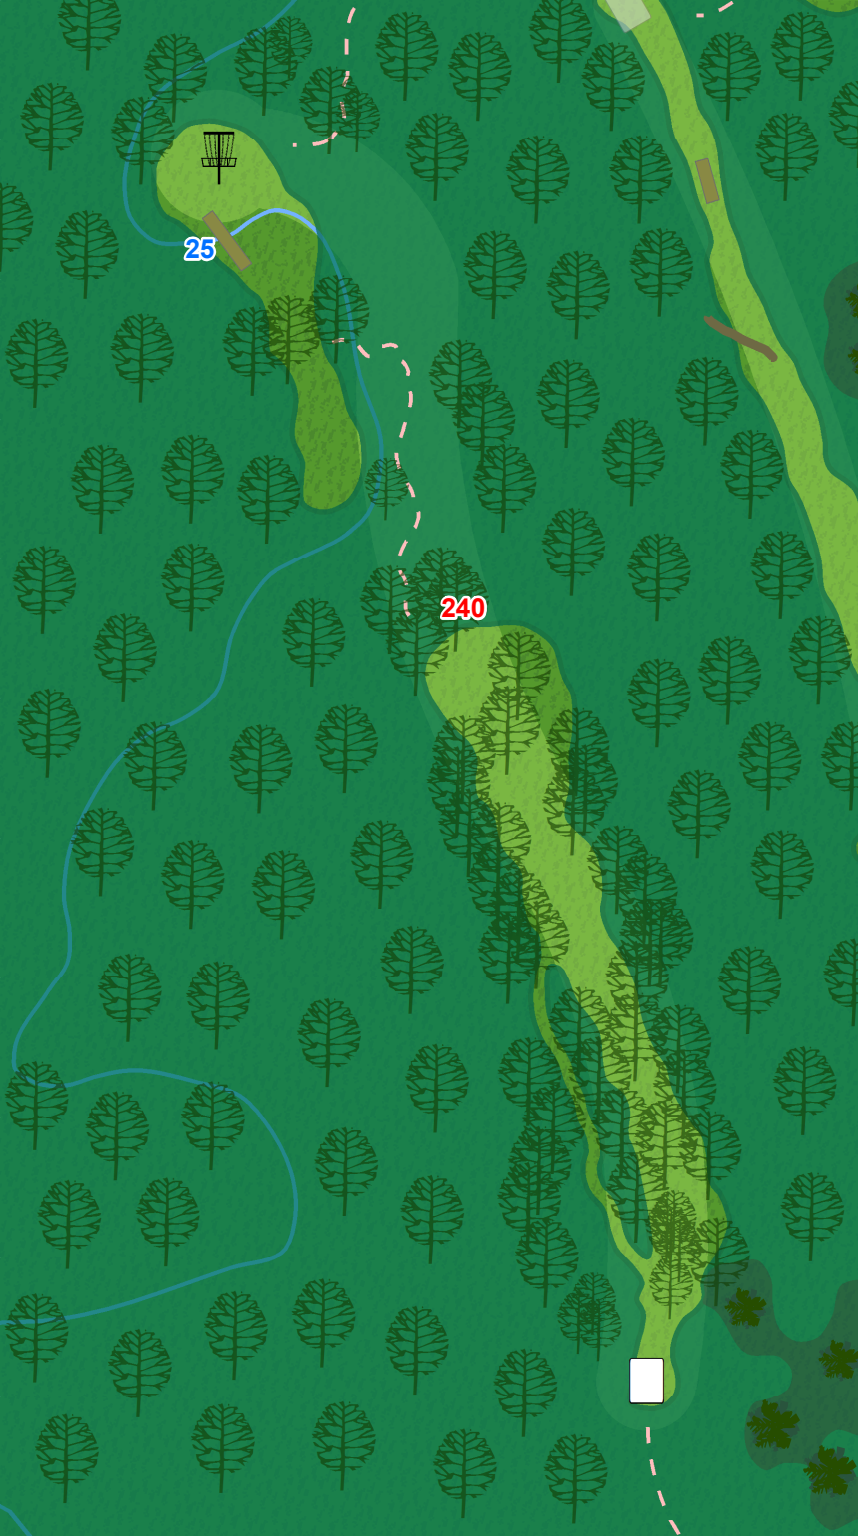

**Northwood
Park**

3

**Par 3
219 ft**

**Northwood
Park**

4

**Par 3
276 ft**

**Northwood
Park**

5

**Par 4
420 ft**

Water is casual.

**Northwood
Park**

6

**Par 3
321 ft**

Water is casual.

**105
215**

**Northwood
Park**

25 Distance To Hole