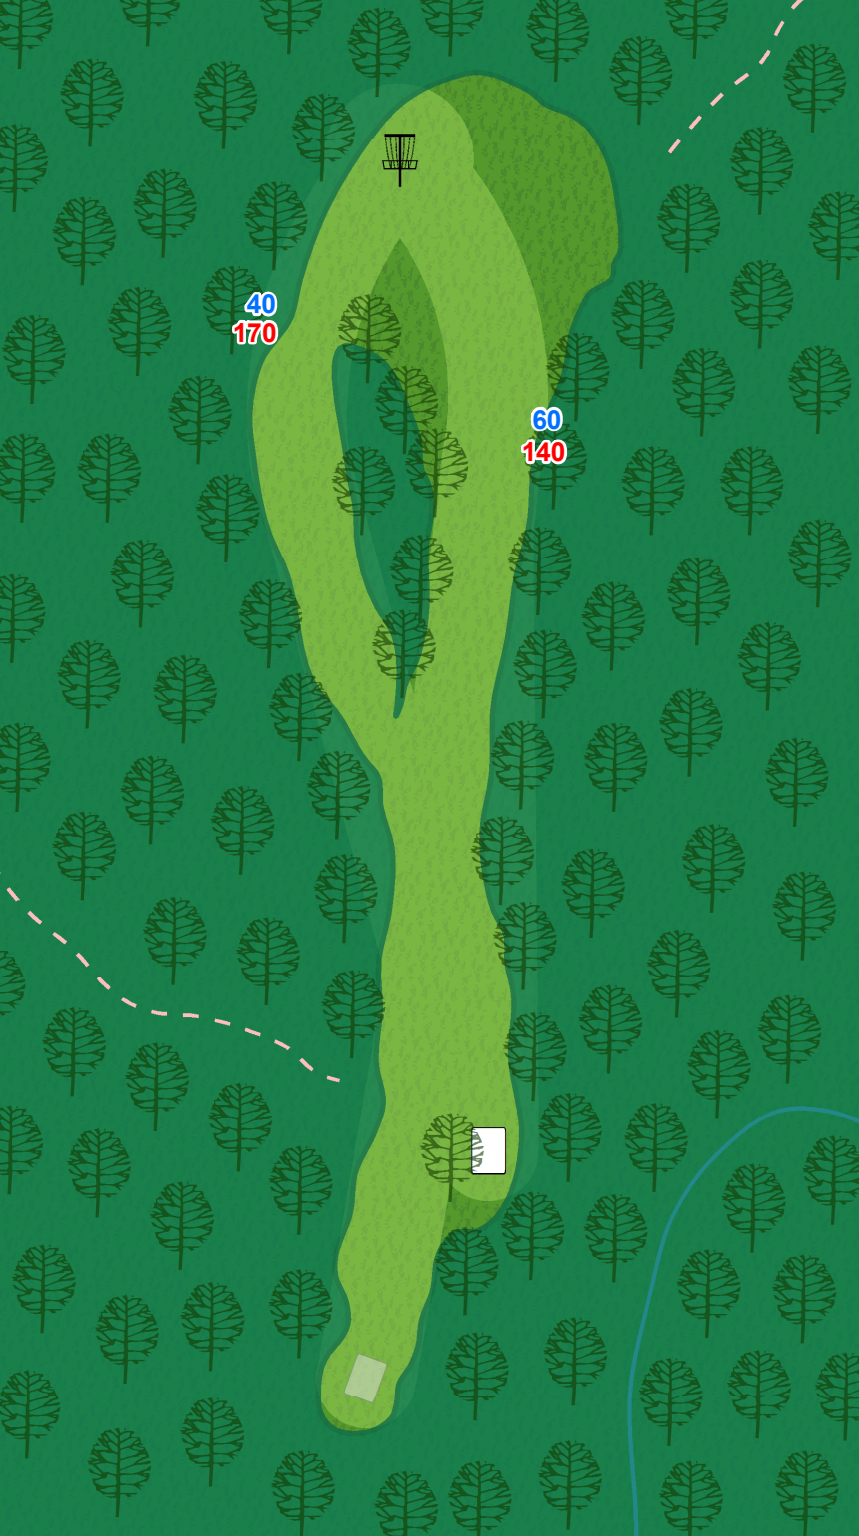

Northwood Park

Disc Golf Course

**Northwood
Park**

1

**Par 3
312 ft**

**Northwood
Park**

2

**Par 3
198 ft**

**Northwood
Park**

3

**Par 3
219 ft**

**Northwood
Park**

4

**Par 3
276 ft**

**Northwood
Park**

5

18

Par 4 660 ft

Water is casual;
On or over road to
the right is OB.

Legend

Tee

Basket

- - Out of Bounds

150 Distance From Tee

25 Distance To Hole