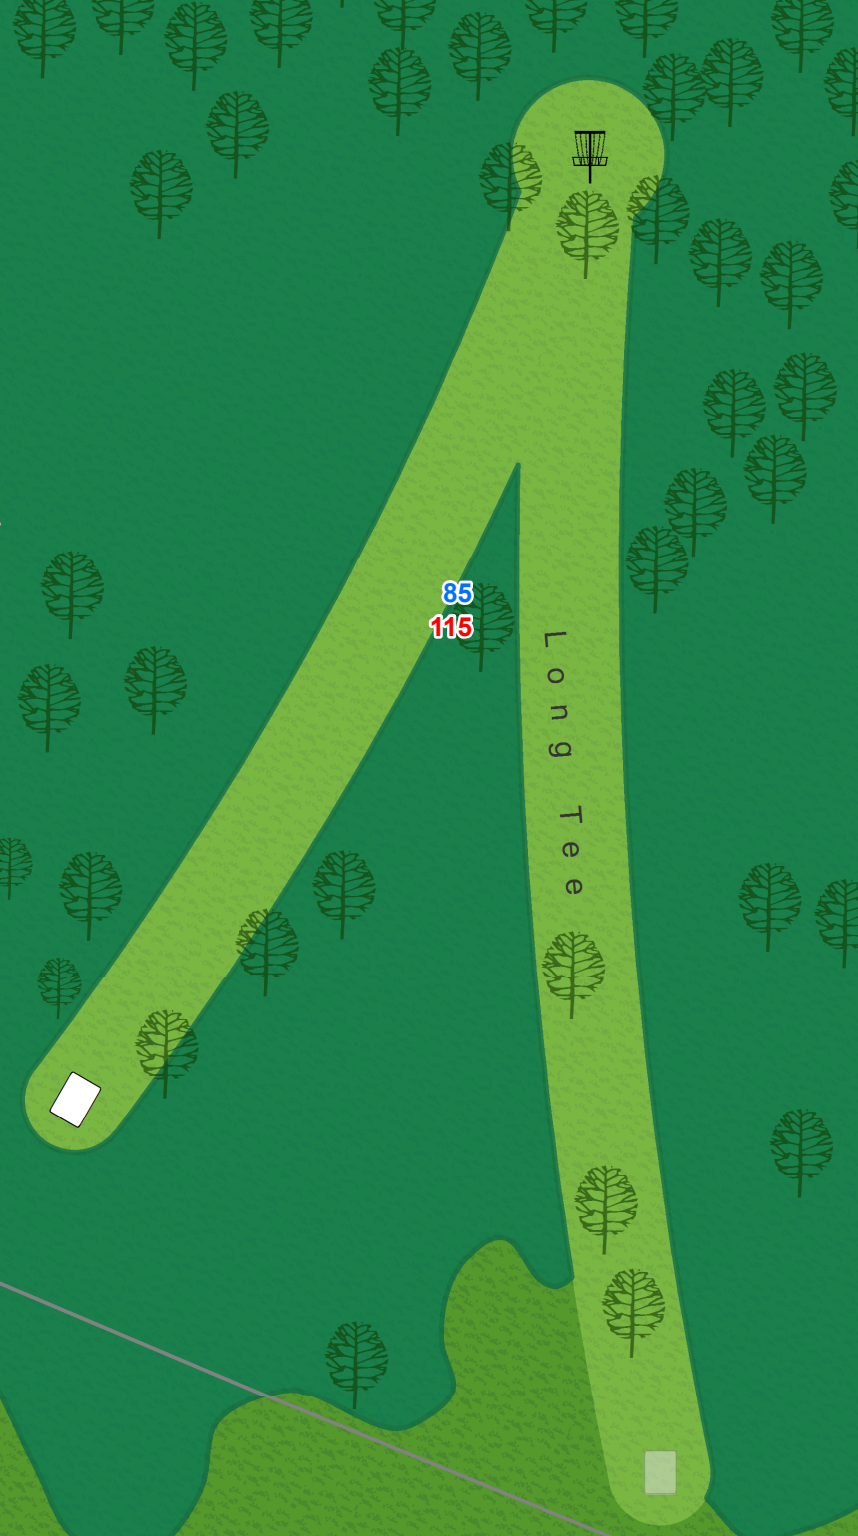

**Northwood
Park**

3

**Par 3
219 ft**

**Northwood
Park**

4

**Par 3
276 ft**

**Northwood
Park**

5

**Par 4
420 ft**

Water is casual.

**Northwood
Park**

6

**Par 3
321 ft**

Water is casual.

**105
215**

**Northwood
Park**

7

**Par 3
201 ft**

Water is casual.

**Northwood
Park**

70
240

8

Par 3
309 ft

Over fence to the
left is OB.

25 Distance To Hole