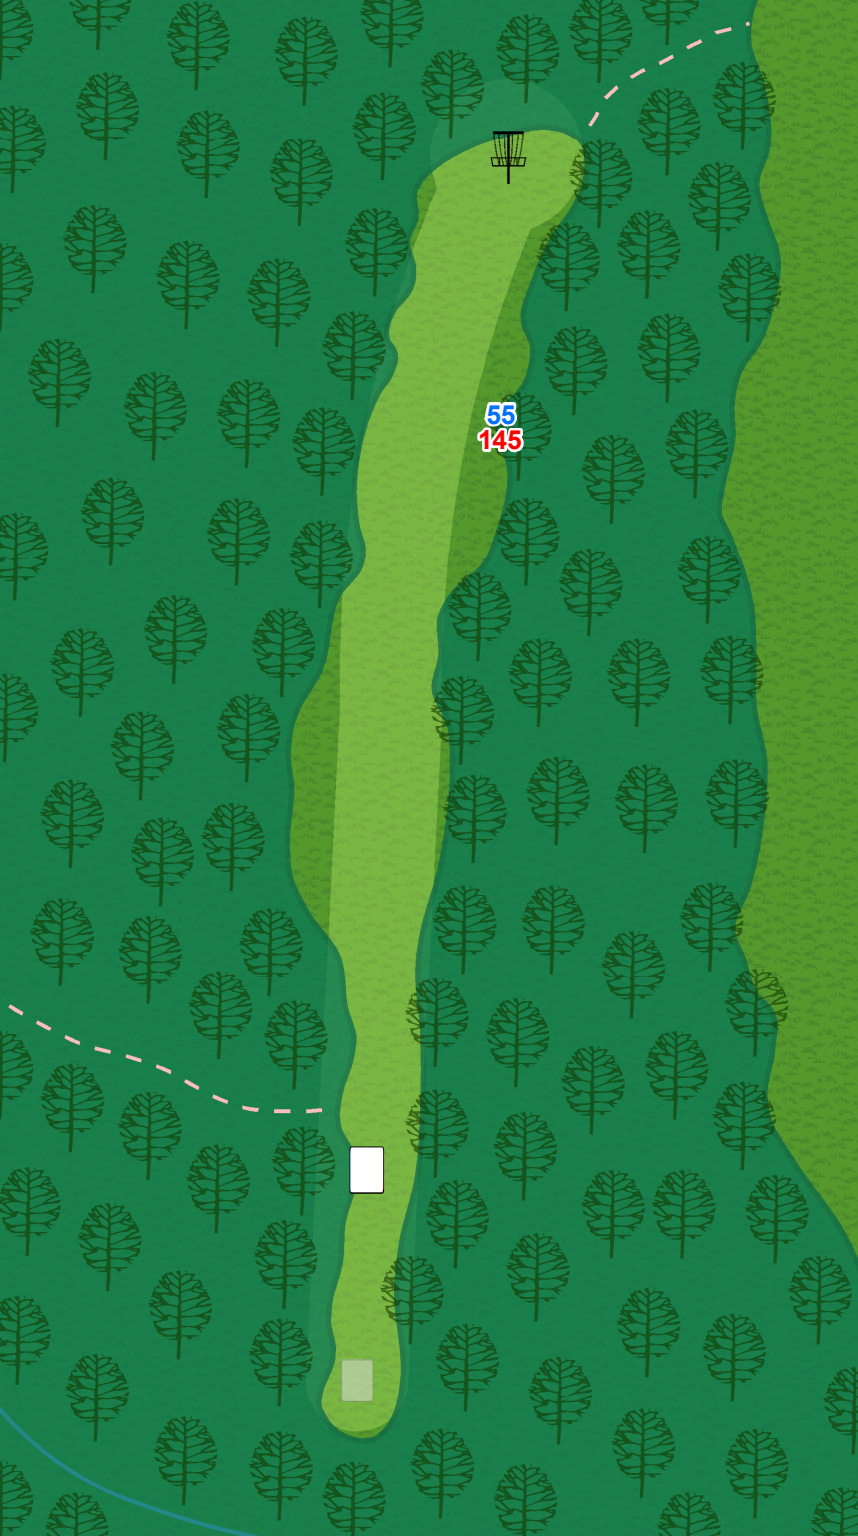

Northwood Park

Disc Golf Course

**Northwood
Park**

1

**Par 3
312 ft**

**Northwood
Park**

2

**Par 3
198 ft**

**Northwood
Park**

3

**Par 3
219 ft**

**Northwood
Park**

4

**Par 3
276 ft**

**Northwood
Park**

5

18

Par 4 660 ft

Water is casual;
On or over road to
the right is OB.

Legend

Tee

Basket

- - Out of Bounds

150 Distance From Tee

25 Distance To Hole