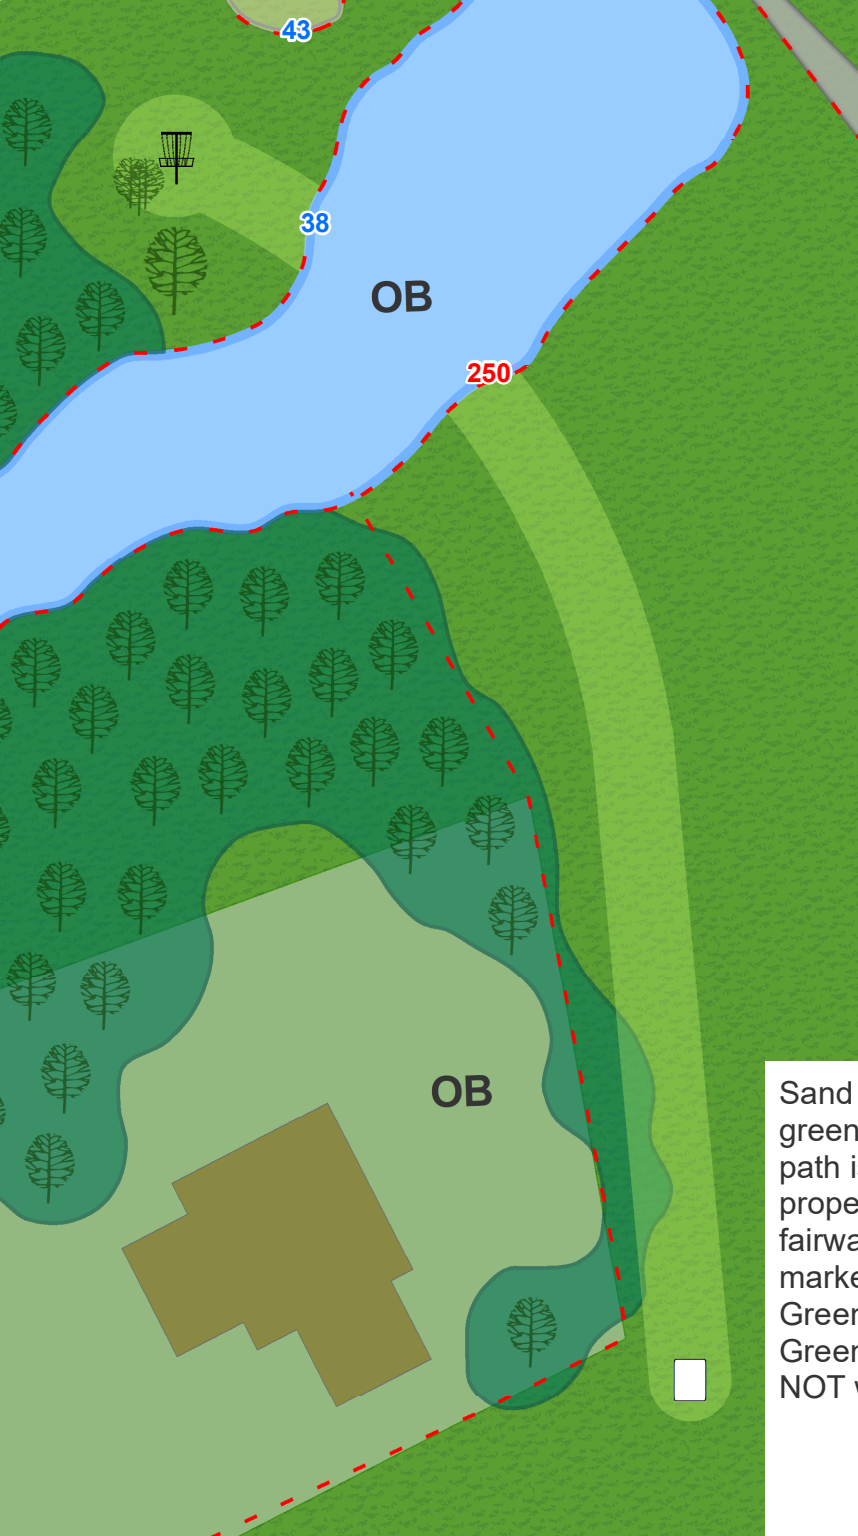

Sunset Hills

Disc Golf Course

Sunset Hills

1

Par 4
738 ft

Woods on left are OB where marked. Lake is OB. Over white fence on right side of fairway is OB. Golf Greens and Tee Boxes are OB.

Sunset Hills

2

Par 3 491 ft

On/Over cart paths OB.
Golf Greens and Tee
Boxes OB.

Sunset Hills

3

Par 3
384 ft

On/over the cart path to the right is OB. Sand traps and golf green OB.

Sunset Hills

4

Par 3 345 ft

Sand traps and golf green OB. On/ over cart path is OB. Private property on left side of fairway OB where marked by stakes. OB Green - WARNING: Green is OB. Please DO NOT walk on greens.

**Sunset
Hills**

7

Par 3
288 ft

Sand traps & golf greens OB. Please look out for golfers on both Tee Boxes and Fairways. Yield to Ball Golfers that are teeing off or putting on the Green.

Sunset Hills

8

Par 3
444 ft

Water OB. Far side of Pond and Creek are OB. On/Over Cart Path is OB where marked.