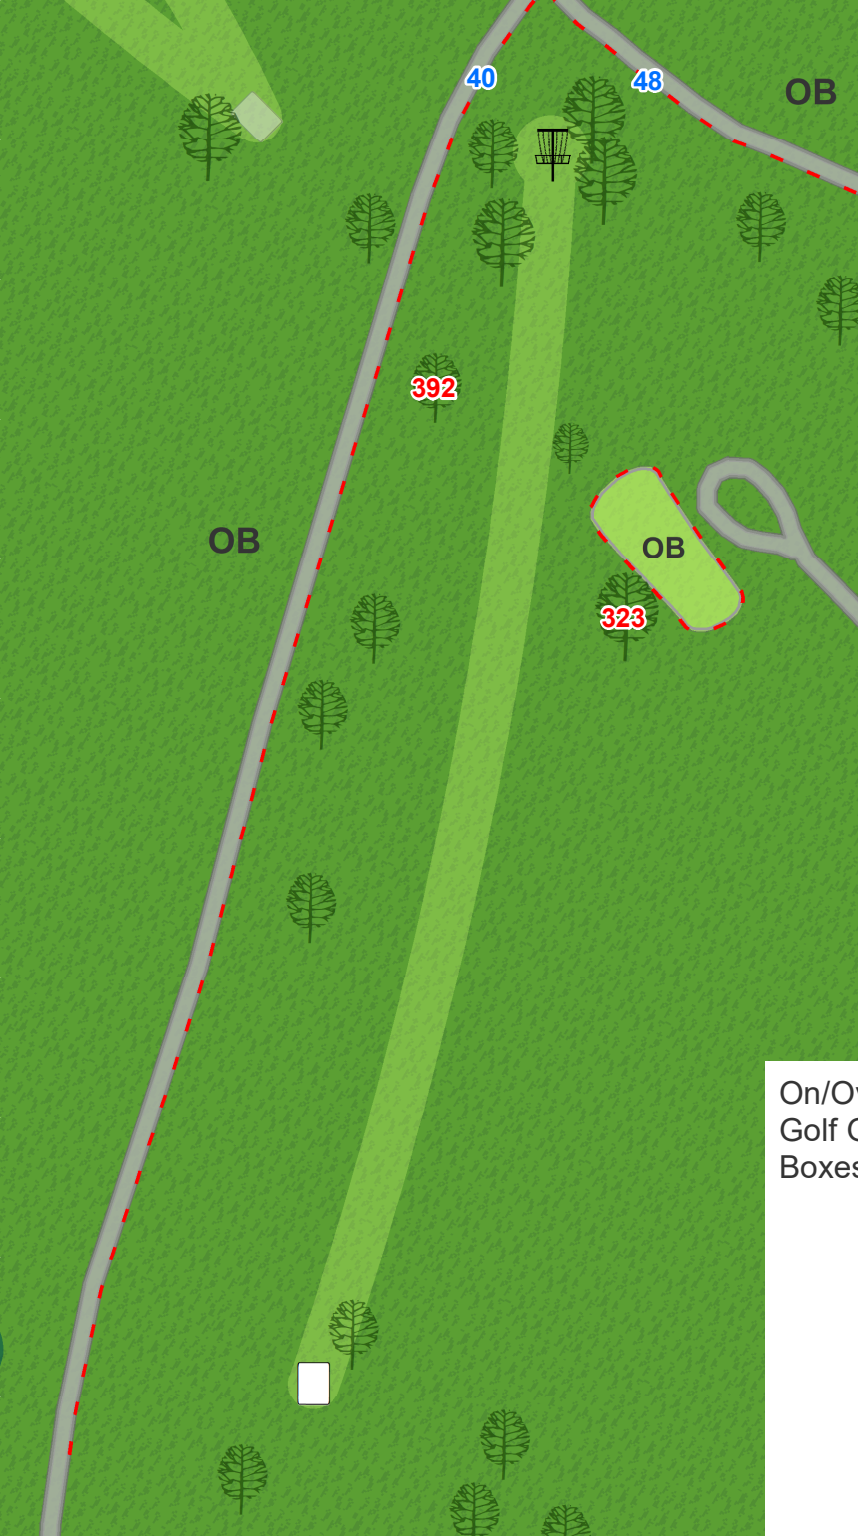

Sunset Hills

Disc Golf Course

Sunset Hills

1

Par 4
738 ft

Woods on left are OB where marked. Lake is OB. Over white fence on right side of fairway is OB. Golf Greens and Tee Boxes are OB.

Sunset Hills

2

Par 3 491 ft

On/Over cart paths OB.
Golf Greens and Tee
Boxes OB.

Sunset Hills

3

Par 3
384 ft

On/over the cart path to the right is OB. Sand traps and golf green OB.

Sunset Hills

4

Par 3 345 ft

Sand traps and golf green OB. On/ over cart path is OB. Private property on left side of fairway OB where marked by stakes. OB Green - WARNING: Green is OB. Please DO NOT walk on greens.

**Sunset
Hills**

150 Distance From Tee

25 Distance To Hole