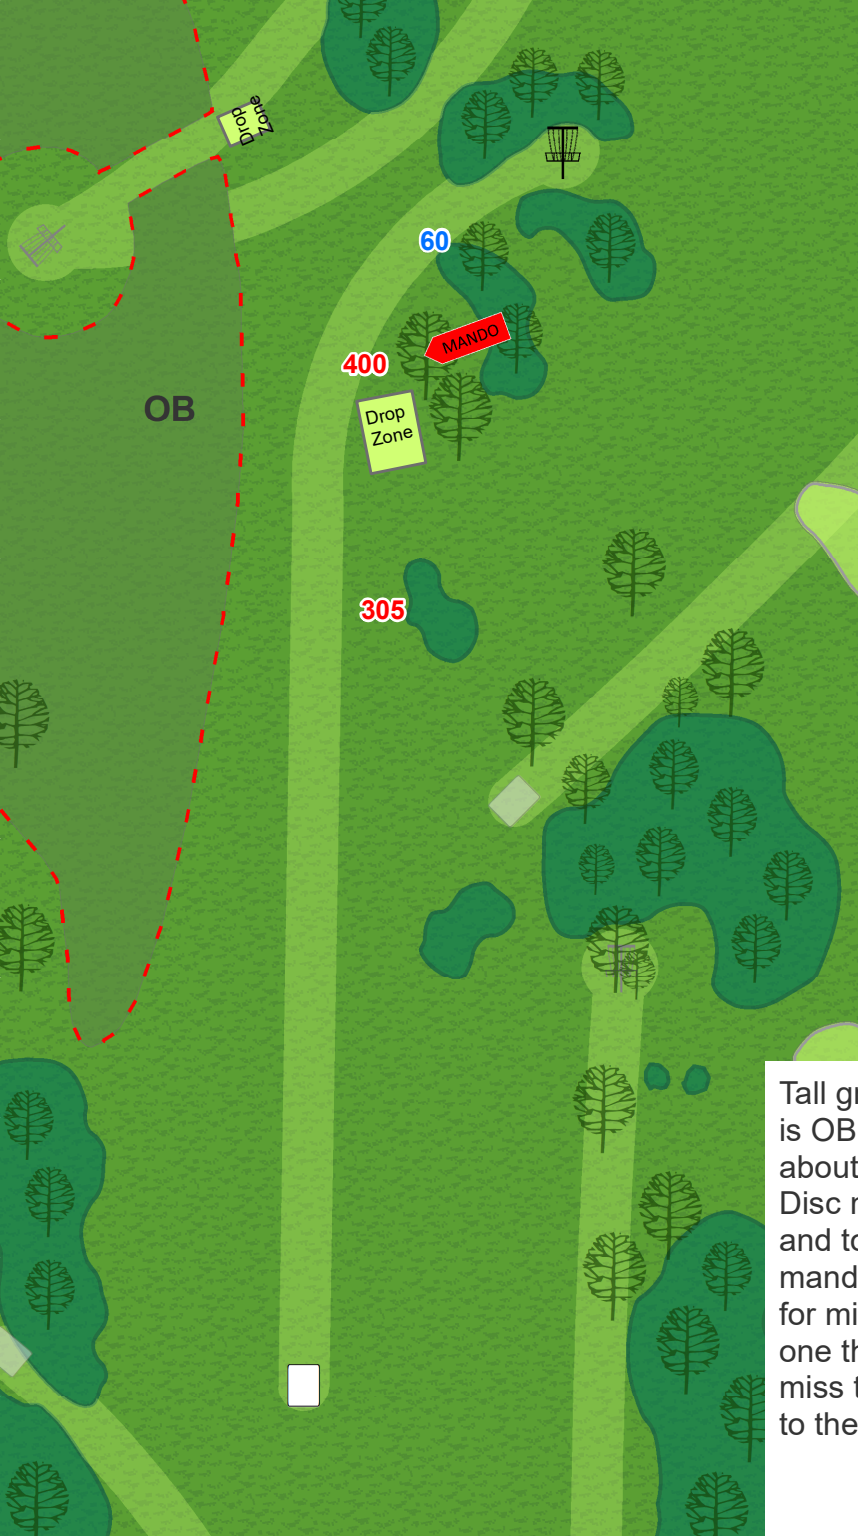

Grove of trees on left is OB, fence line on right is OB. Mandatory orange flag pole near tree grove, disc must pass on right hand side of pole. If a shot misses the mando go to drop zone.

Sunset
Hills

15

Par 3
229 ft

Sunset Hills

17

Par 4
525 ft

Tall grass on the left side is OB. Mandatory tree about 400' from the tee. Disc must cross below and to the left of the mando tree. The penalty for missing the mando is one throw. Throws that miss the mando must go to the drop zone.