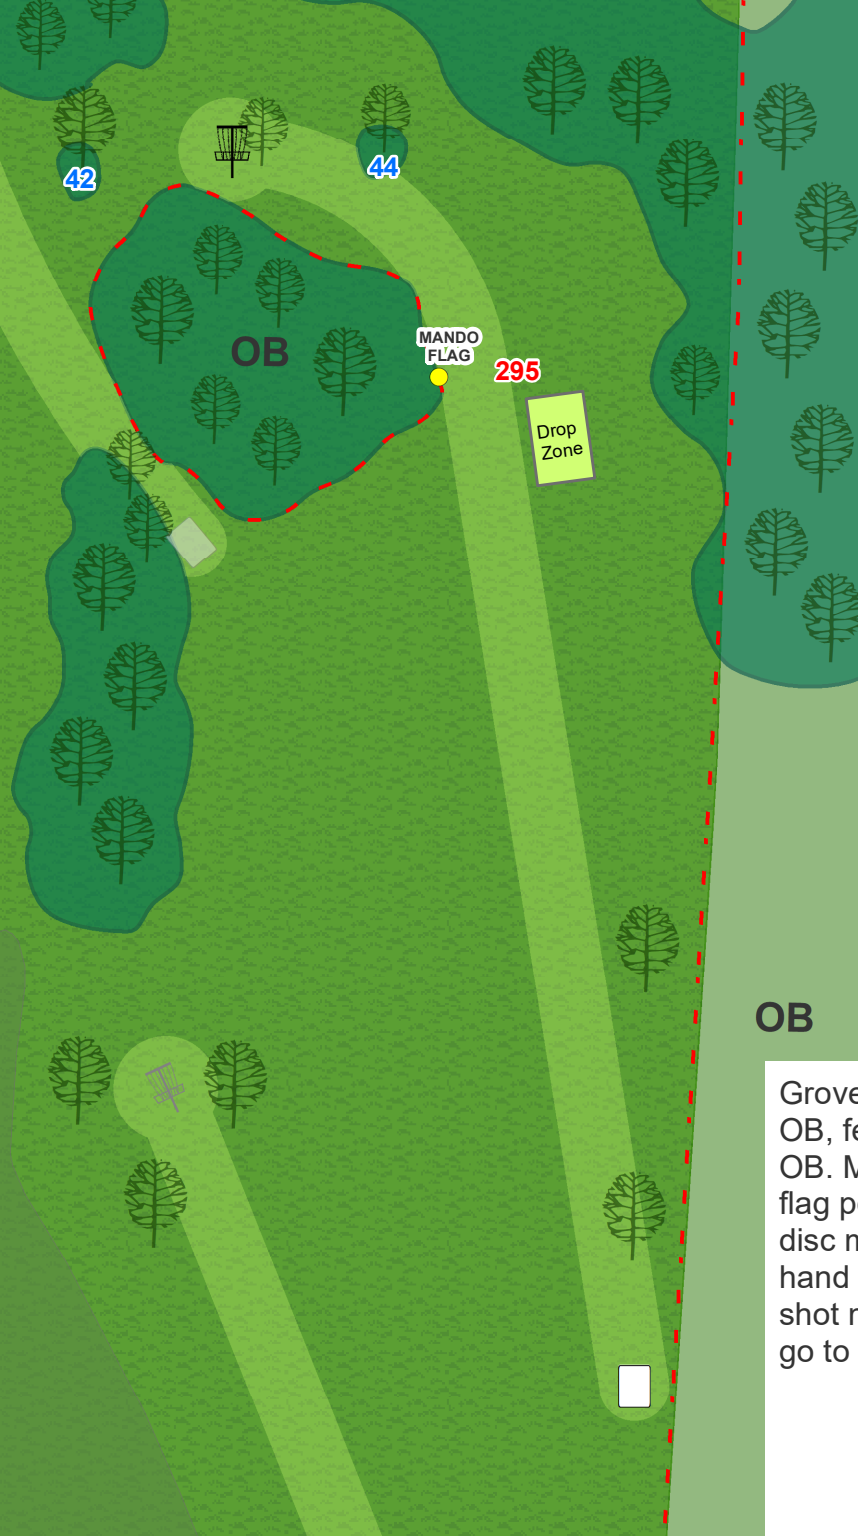

Sunset Hills

14

Par 3
397 ft

OB

Grove of trees on left is OB, fence line on right is OB. Mandatory orange flag pole near tree grove, disc must pass on right hand side of pole. If a shot misses the mando go to drop zone.