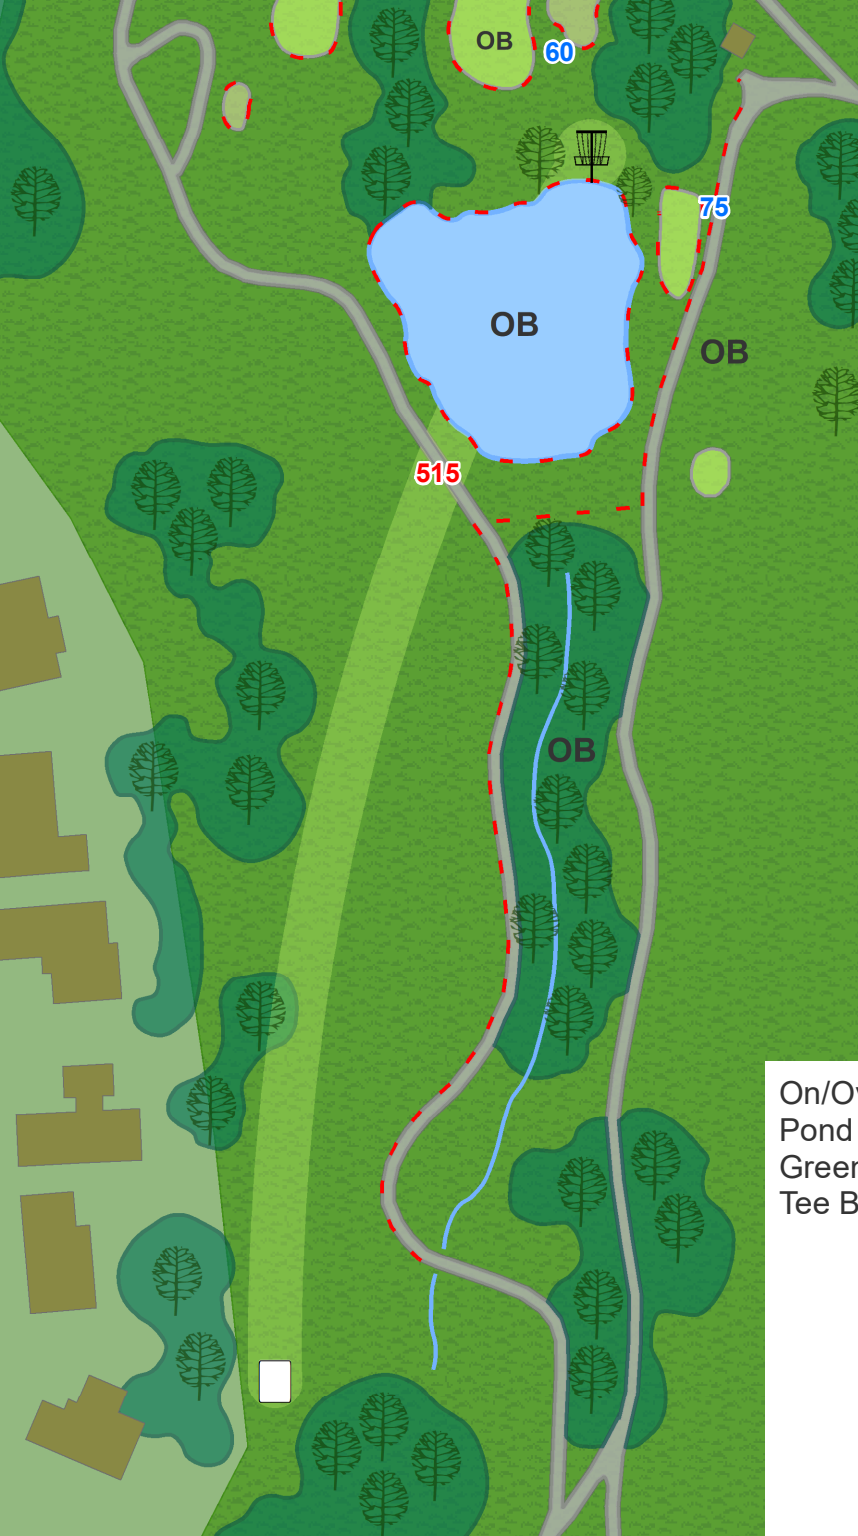

5

**Par 3
246 ft**

Water OB. Golf Greens
and Tee Boxes OB.

Sunset Hills

6

Par 4
712 ft

On/Over cart path is OB.
Pond is OB. Golf
Greens, Sand Traps, and
Tee Boxes are OB.

Sunset Hills

7

Par 3
288 ft

Sand traps & golf greens OB. Please look out for golfers on both Tee Boxes and Fairways. Yield to Ball Golfers that are teeing off or putting on the Green.

Sunset Hills

8

Par 3
444 ft

Water OB. Far side of Pond and Creek are OB. On/Over Cart Path is OB where marked.