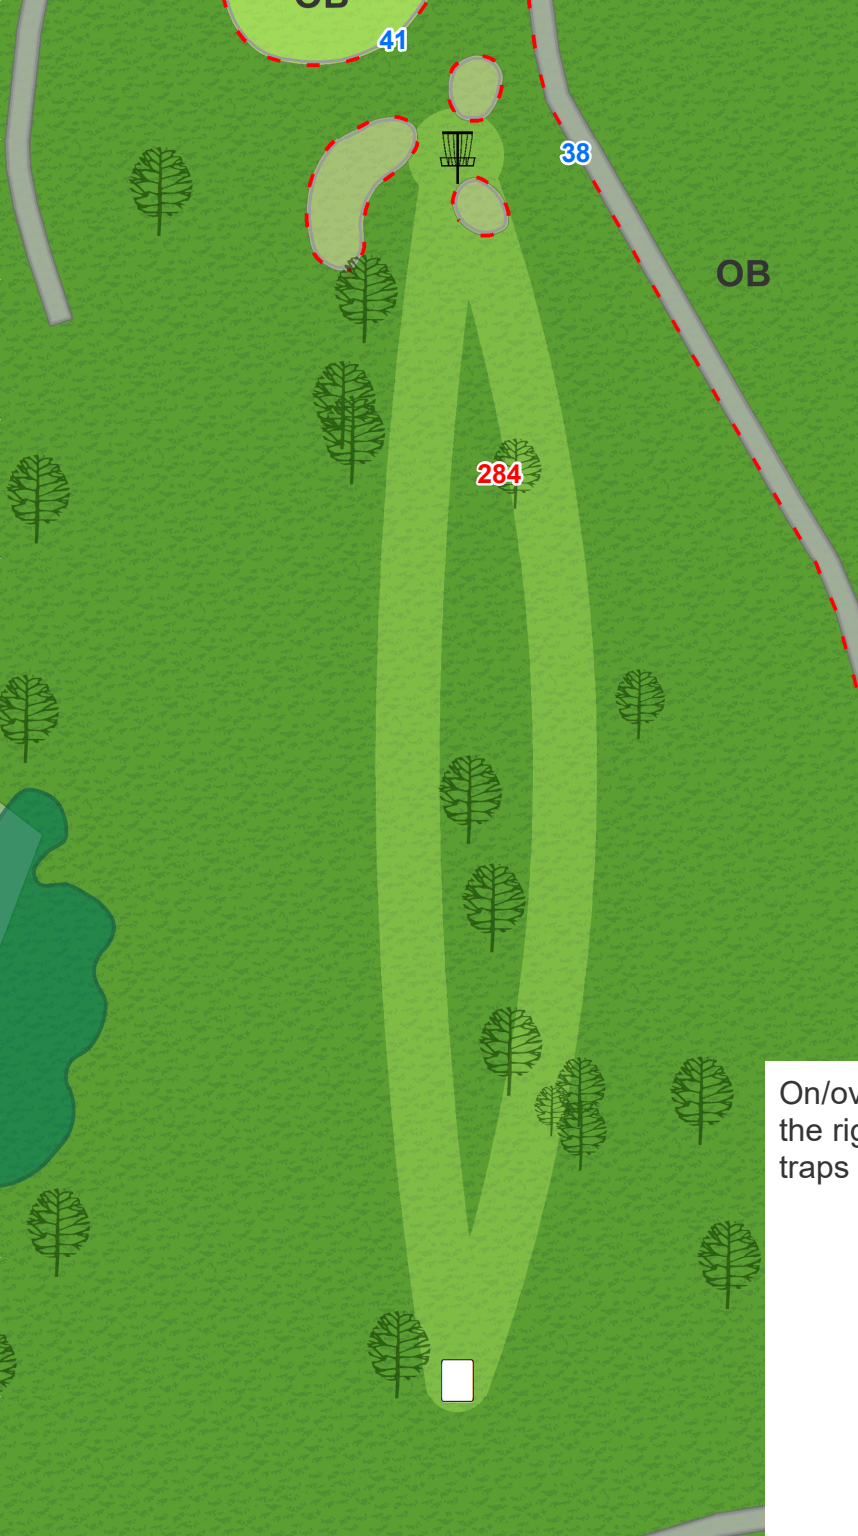

Sunset Hills

Disc Golf Course

Sunset Hills

1

Par 4
738 ft

Woods on left are OB where marked. Lake is OB. Over white fence on right side of fairway is OB. Golf Greens and Tee Boxes are OB.

Sunset Hills

2

Par 3 491 ft

On/Over cart paths OB.
Golf Greens and Tee
Boxes OB.

Sunset Hills

3

Par 3
384 ft

On/over the cart path to the right is OB. Sand traps and golf green OB.

Sunset Hills

4

Par 3 345 ft

Sand traps and golf green OB. On/ over cart path is OB. Private property on left side of fairway OB where marked by stakes. OB Green - WARNING: Green is OB. Please DO NOT walk on greens.

**Sunset
Hills**