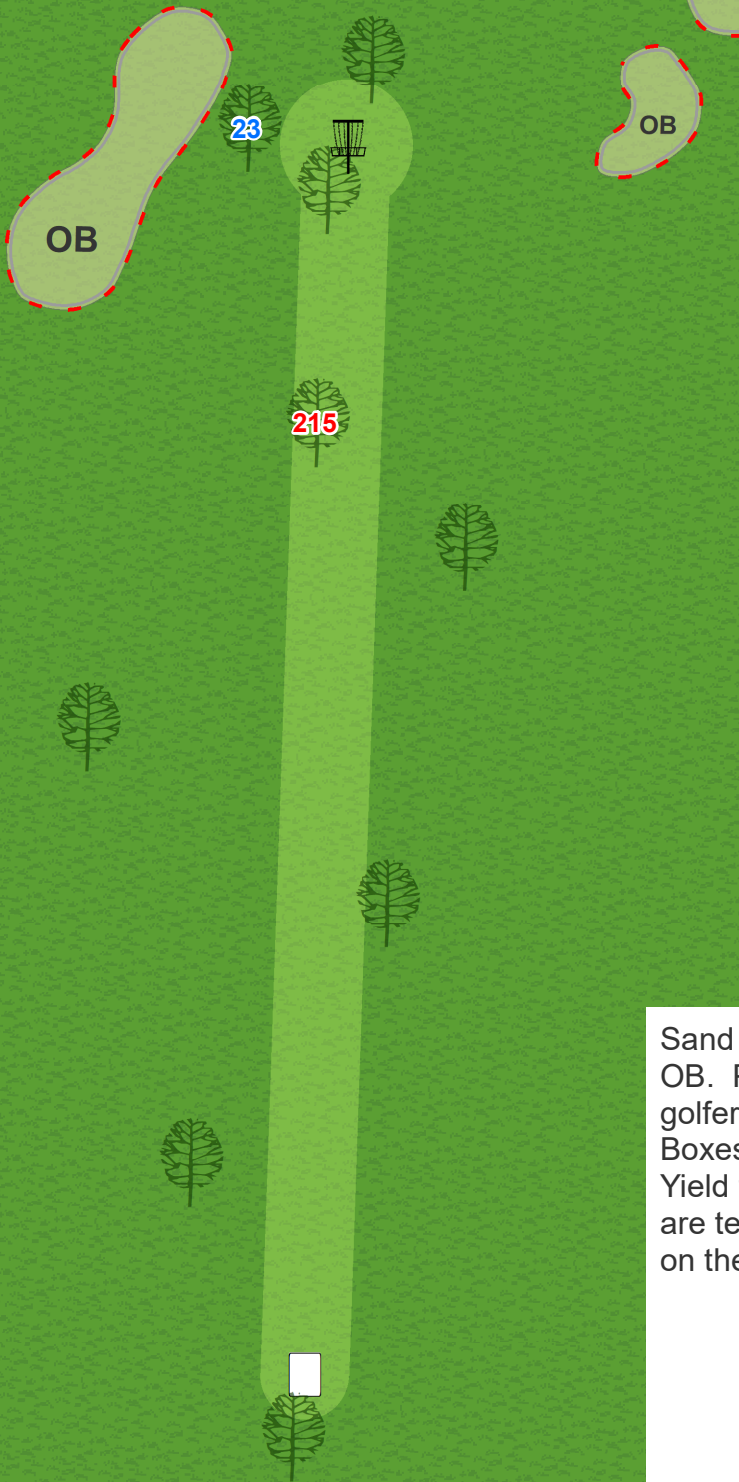

5

**Par 3
246 ft**

Water OB. Golf Greens
and Tee Boxes OB.

Sunset Hills

6

Par 4
712 ft

On/Over cart path is OB.
Pond is OB. Golf
Greens, Sand Traps, and
Tee Boxes are OB.

Sunset Hills

7

Par 3
288 ft

Sand traps & golf greens OB. Please look out for golfers on both Tee Boxes and Fairways. Yield to Ball Golfers that are teeing off or putting on the Green.

Sunset Hills

8

Par 3
444 ft

Water OB. Far side of Pond and Creek are OB. On/Over Cart Path is OB where marked.