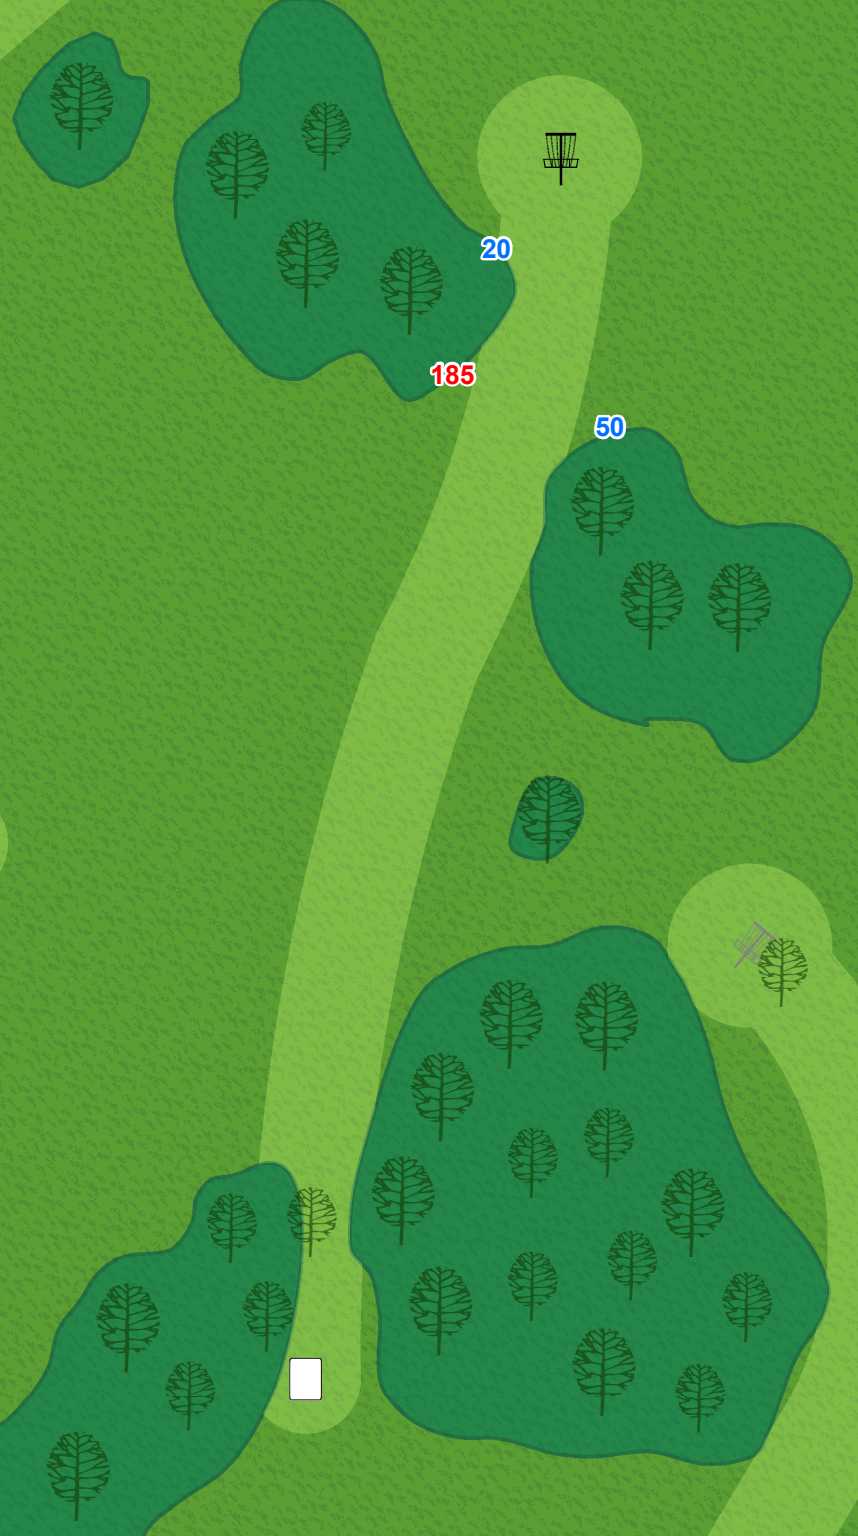

Sunset
Hills

15

Par 3
229 ft