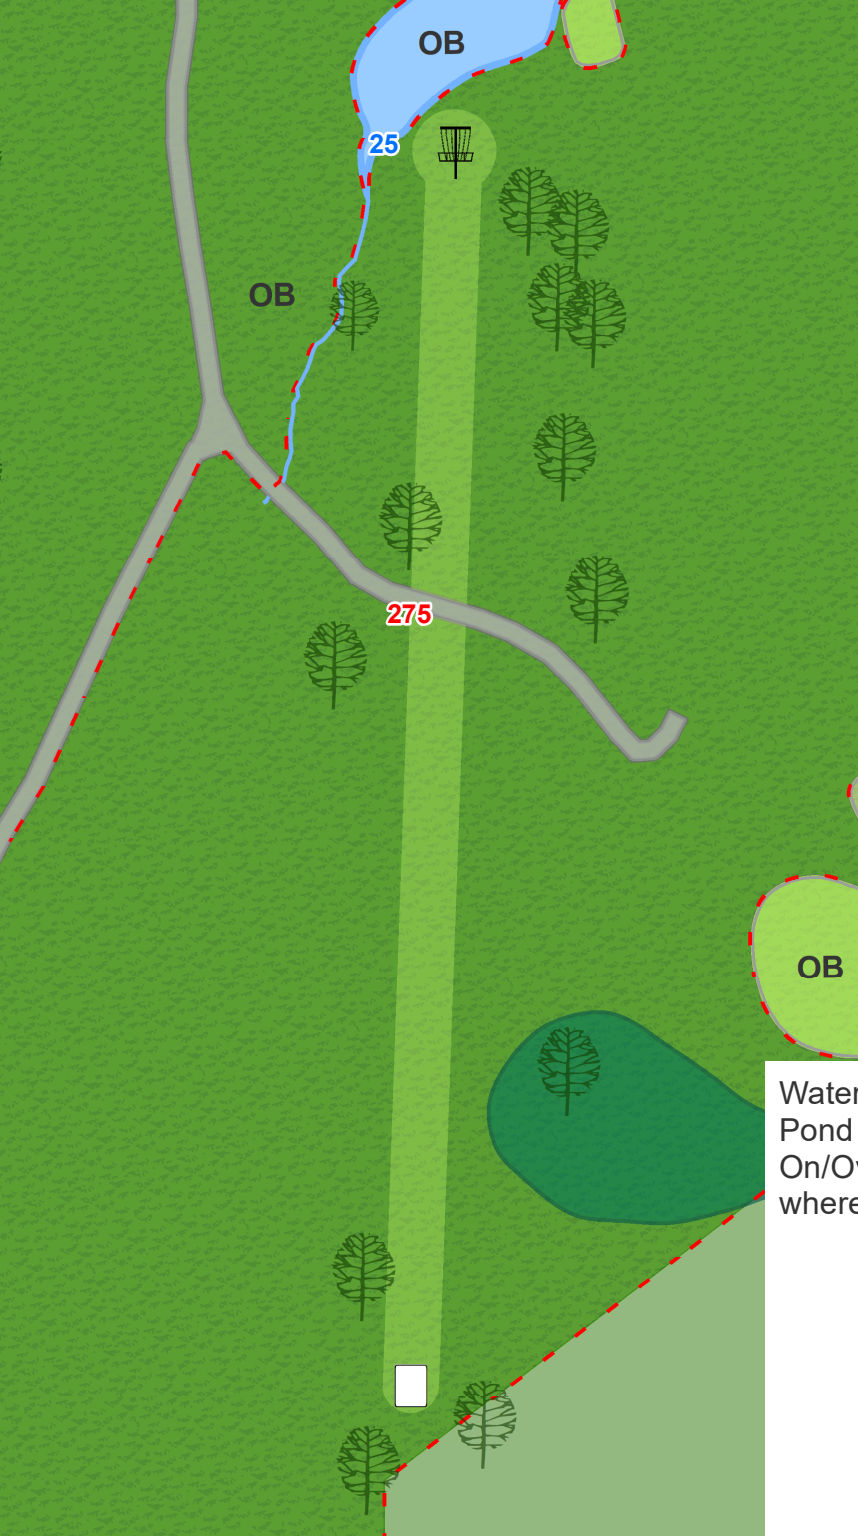

7

Par 3
288 ft

Sand traps & golf greens OB. Please look out for golfers on both Tee Boxes and Fairways. Yield to Ball Golfers that are teeing off or putting on the Green.

Sunset Hills

8

Par 3
444 ft

Water OB. Far side of Pond and Creek are OB. On/Over Cart Path is OB where marked.