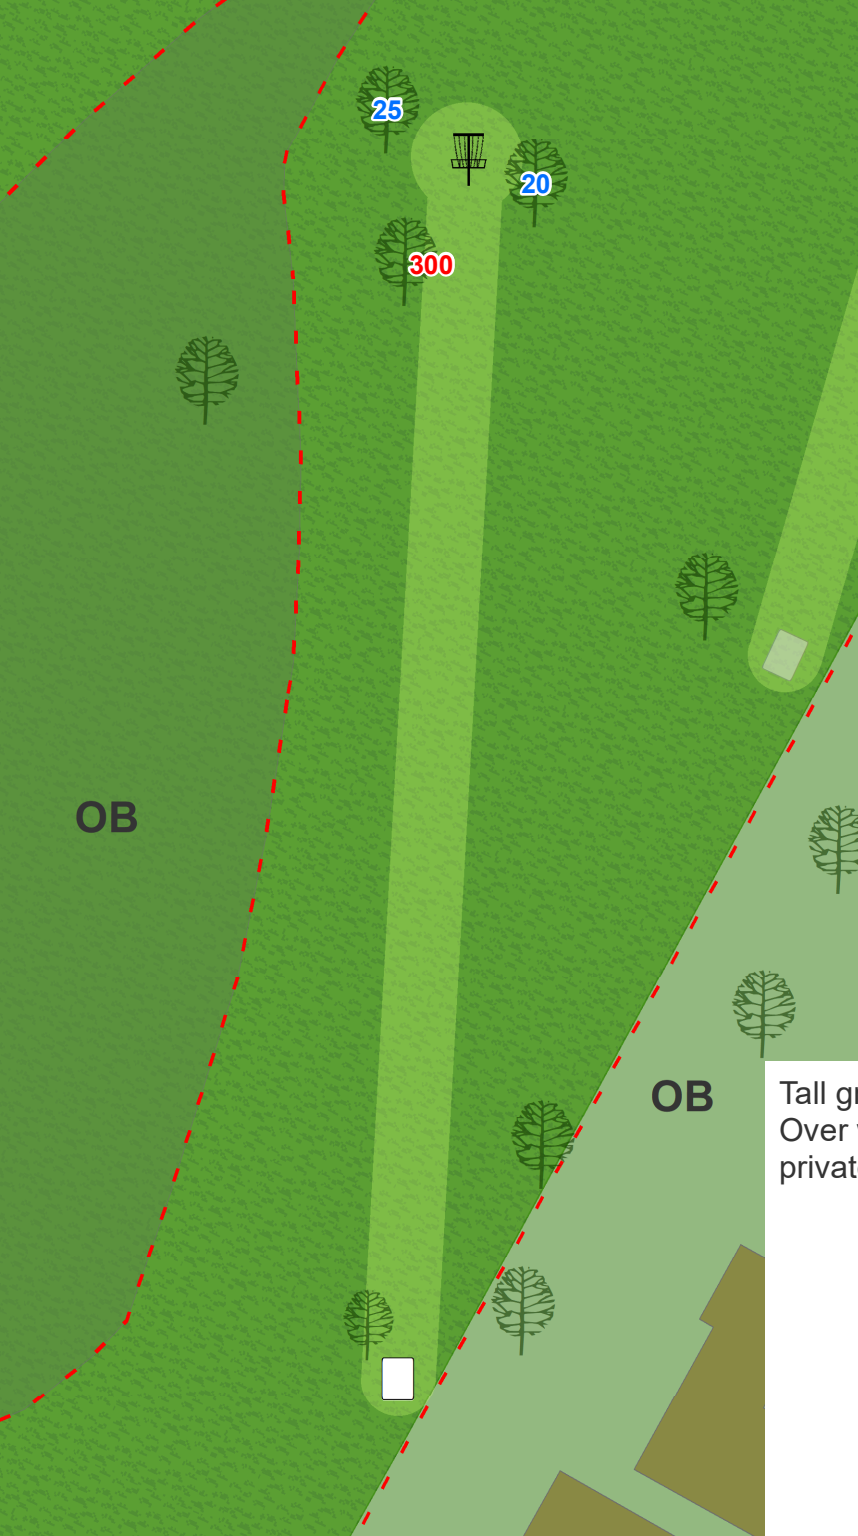

Sunset
Hills

13

Par 3
329 ft

Tall grass on left is OB.
Over white fence line is
private property and OB.