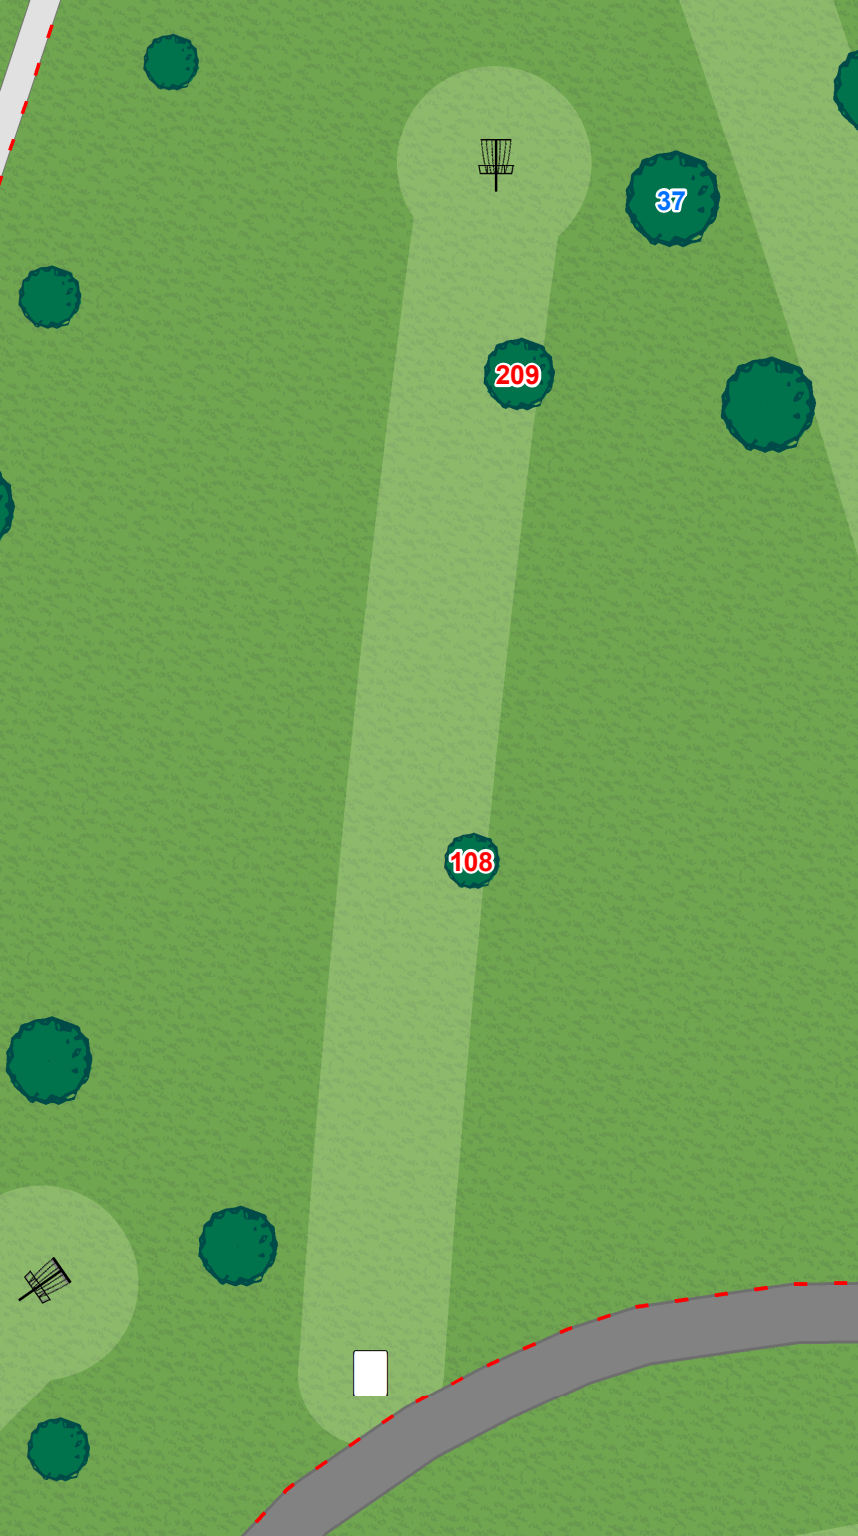

**Par 3
270 ft**

On or over
pavement to
the left is OB.

Washington
Park

9

Par 3
309 ft

Washington Park

10

Par 3
276 ft

On or over
pavement long
of basket is
OB.

Washington
Park

11

Par 3
249 ft

On or over
pavement left
is OB.

Washington Park

12

Par 4 510 ft

On or over pavement to the left is OB, On or over pavement long of the basket is OB. To the right, over the fence or in residential areas is OB.

Washington
Park

13

Par 3
201 ft

OB to the right
and left on or
across
pavement.

Washington
Park

14

Par 3
300 ft

OB on or over
pavement to
the right.

Washington
Park

15

Par 3
345 ft

OB on or over
pavement to
the left. OB
surrounded by
water.