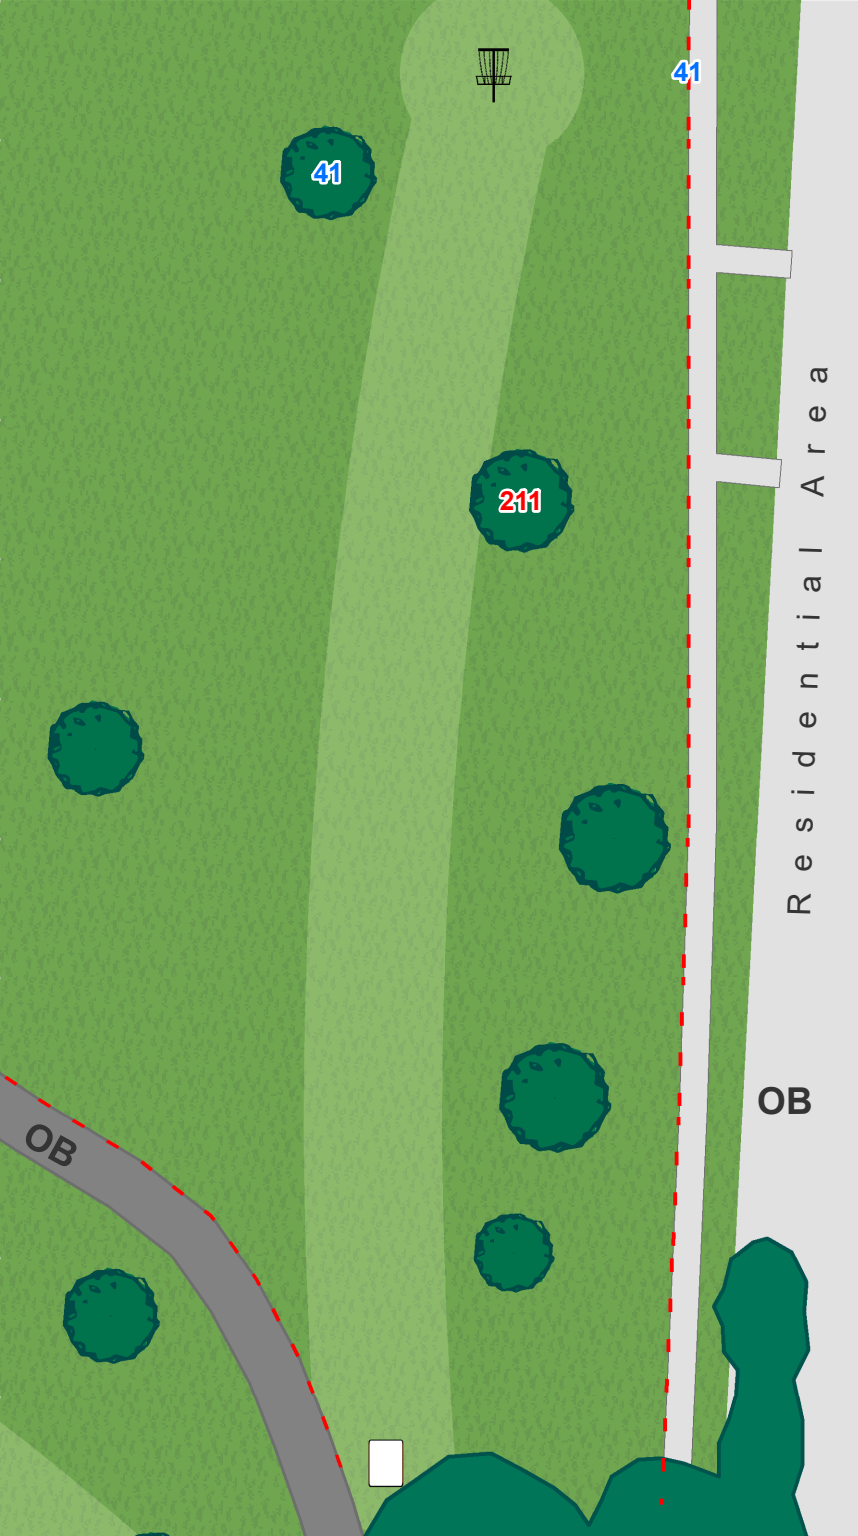

On or over pavement to the left is OB, On or over pavement long of the basket is OB. To the right, over the fence or in residential areas is OB.

Washington
Park

13

Par 3
201 ft

OB to the right
and left on or
across
pavement.

Washington
Park

14

Par 3
300 ft

OB on or over
pavement to
the right.

Washington
Park

15

Par 3
345 ft

OB on or over
pavement to
the left. OB
surrounded by
water.