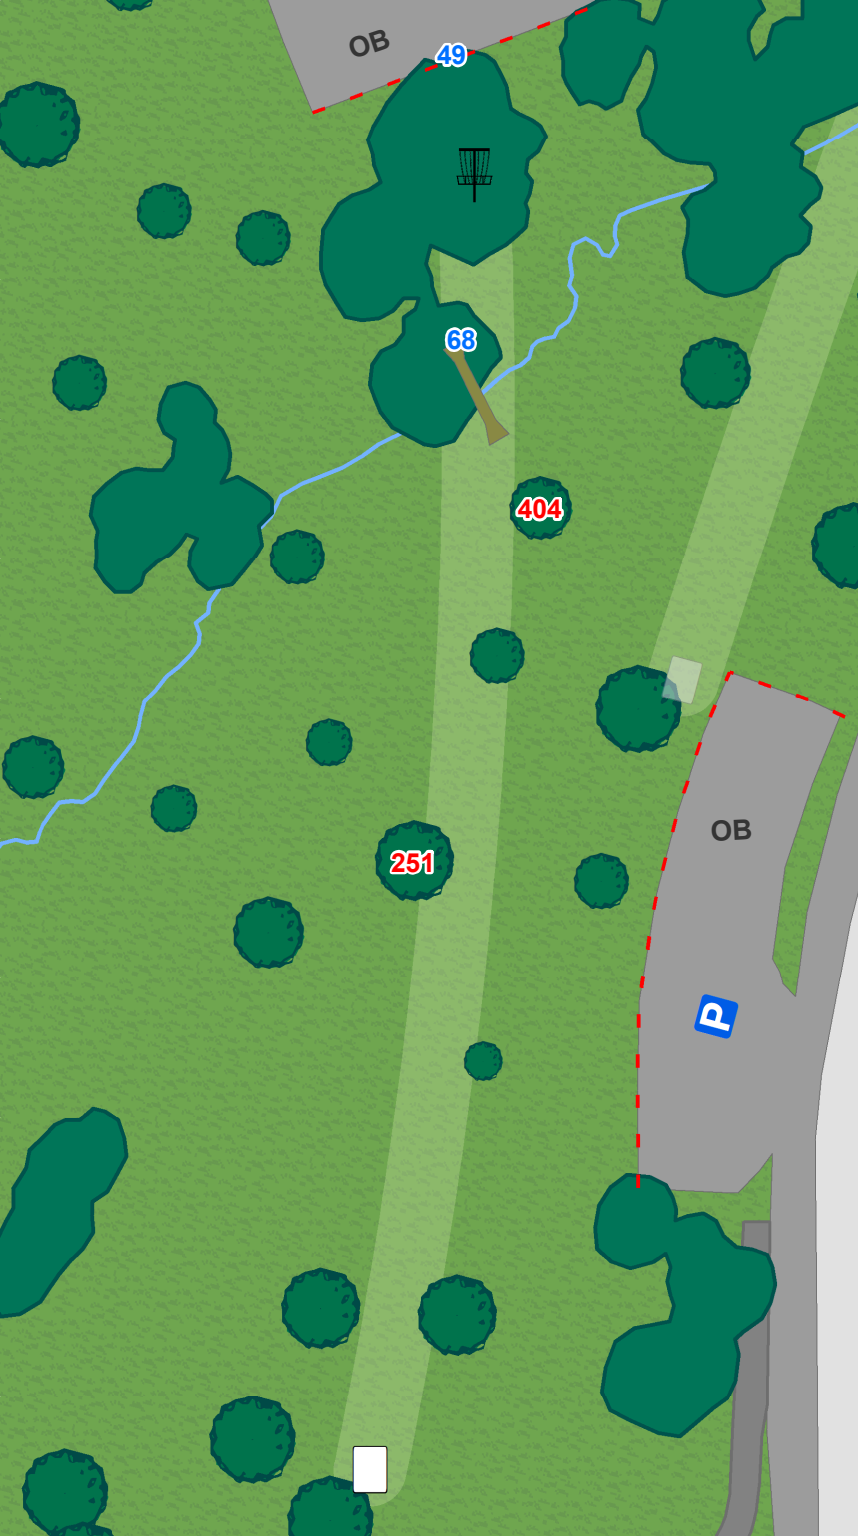

Washington
Park

14

Par 3
300 ft

OB on or over
pavement to
the right.

Washington
Park

15

Par 3
345 ft

OB on or over
pavement to
the left. OB
surrounded by
water.

Washington
Park

16

Par 3
294 ft

OB on or over
pavement.

Washington Park

17

Par 4 537 ft

Water is casual. OB on or over parking lot to the right and parking lot long.

Washington Park

18

Par 3 312 ft

Water is casual. OB on or over parking lot and on or over road to the right.

Legend

Tee

Basket

— — Out of Bounds

150 Distance From Tee

25 Distance To Hole