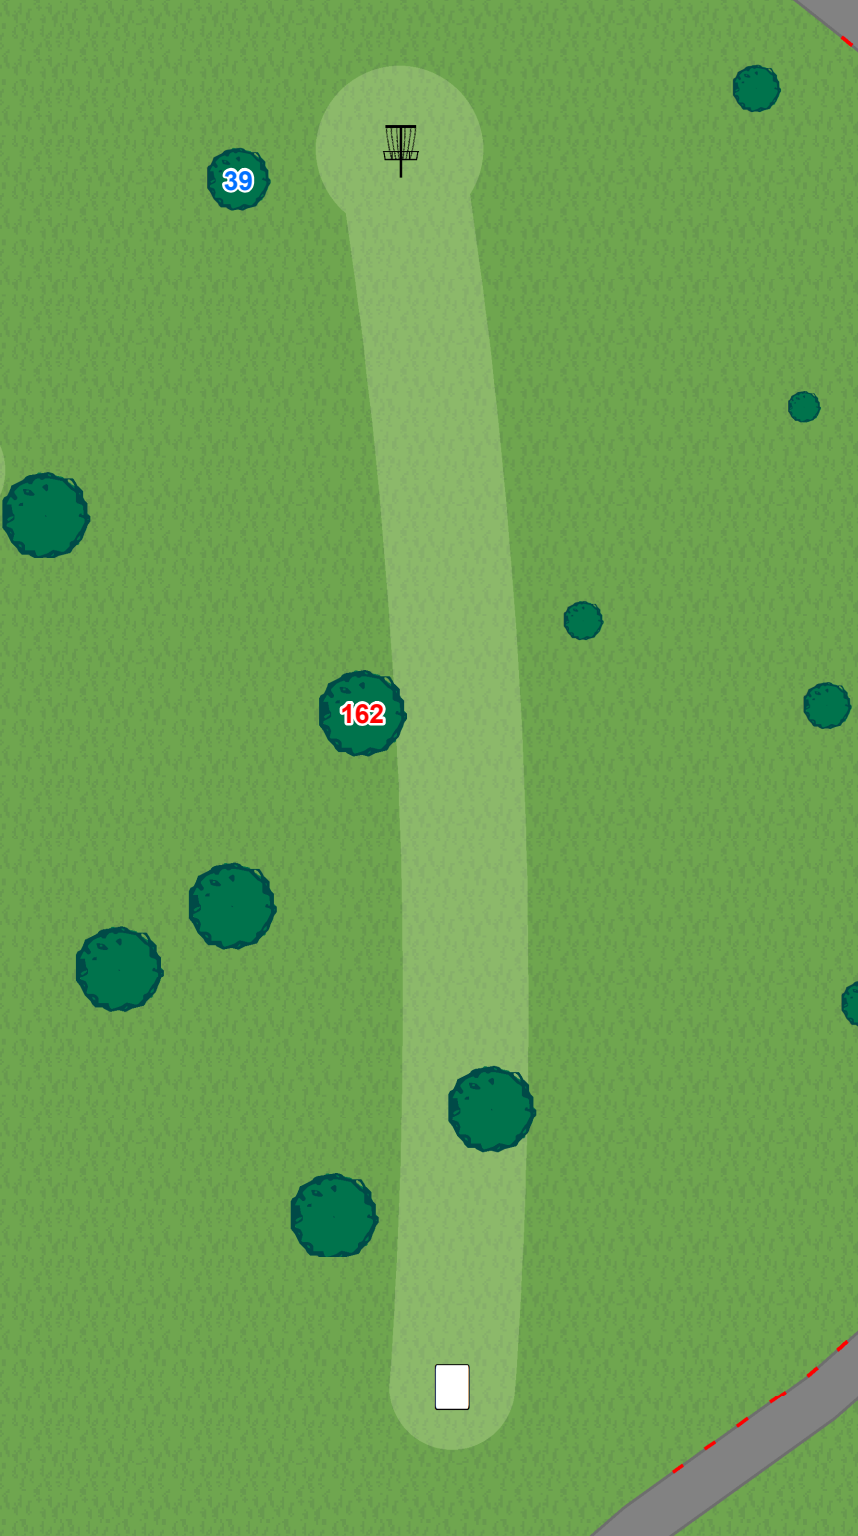

Washington
Park

14

Par 3
300 ft

OB on or over
pavement to
the right.

Washington
Park

15

Par 3
345 ft

OB on or over
pavement to
the left. OB
surrounded by
water.

Washington
Park

16

Par 3
294 ft

OB on or over
pavement.

Washington Park

17

Par 4 537 ft

Water is casual. OB on or over parking lot to the right and parking lot long.

Washington Park

18

Par 3 312 ft

Water is casual. OB on or over parking lot and on or over road to the right.

Legend

Tee

Basket

— — Out of Bounds