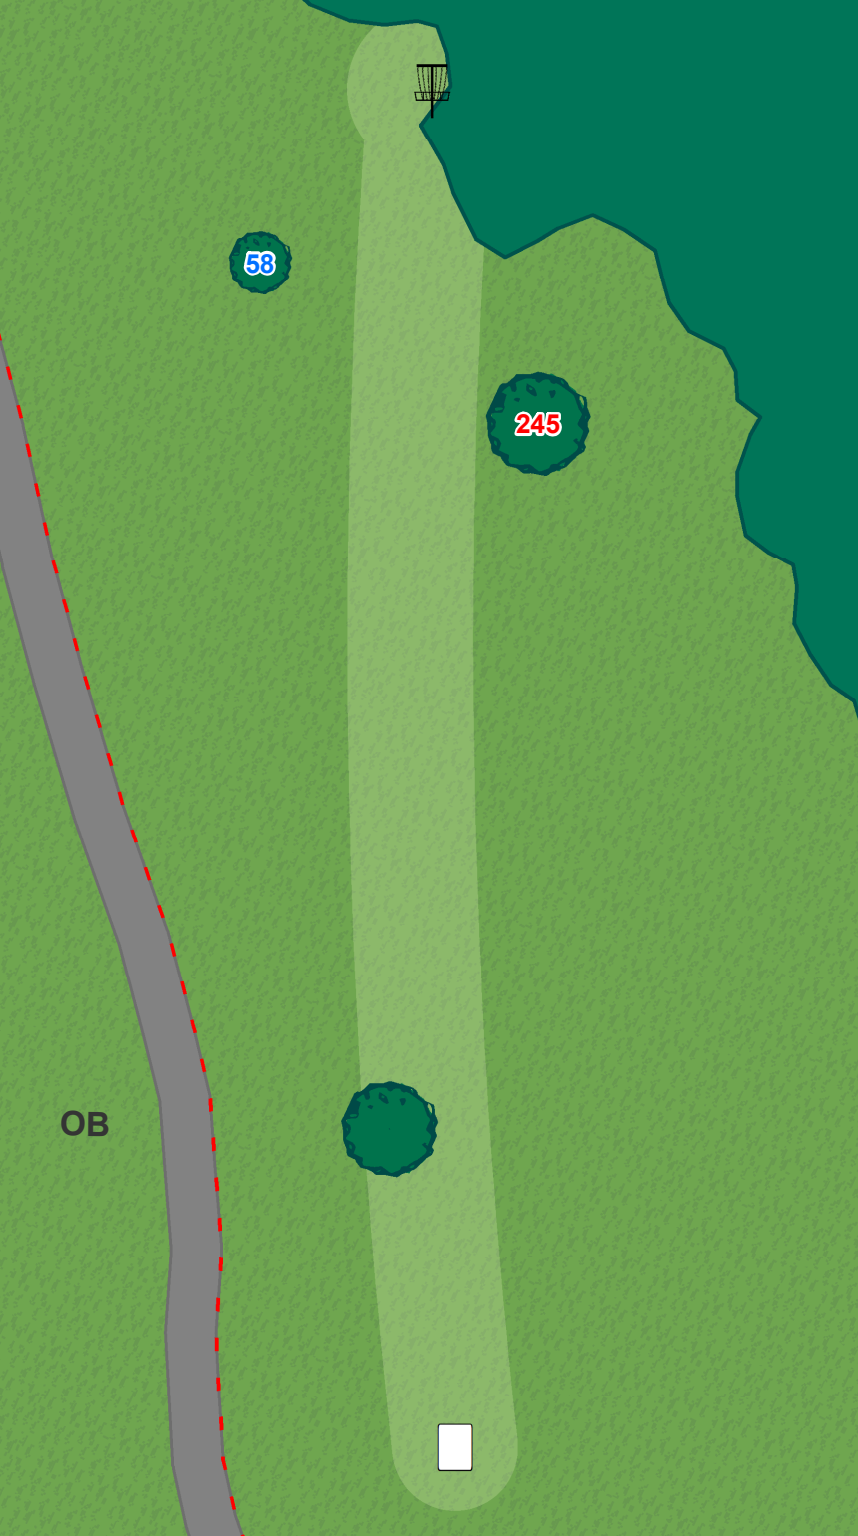

Washington
Park

14

Par 3
300 ft

OB on or over
pavement to
the right.

Washington
Park

15

Par 3
345 ft

OB on or over
pavement to
the left. OB
surrounded by
water.

Washington
Park

16

Par 3
294 ft

OB on or over
pavement.

Washington Park

17

Par 4 537 ft

Water is casual. OB on or over parking lot to the right and parking lot long.