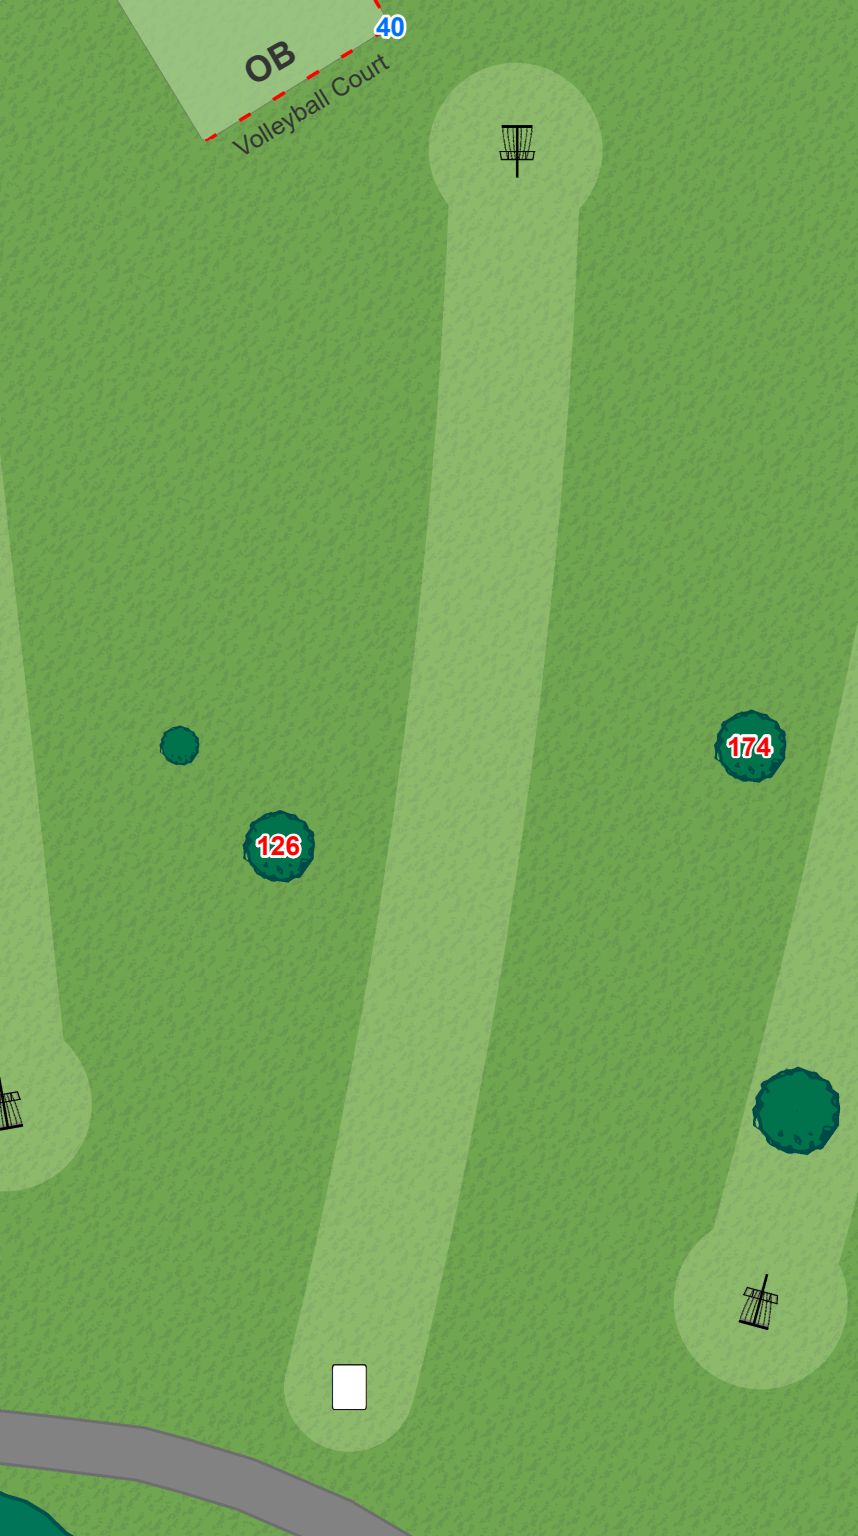

Washington
Park

6

Par 3
285 ft

Inside
volleyball court
is OB.