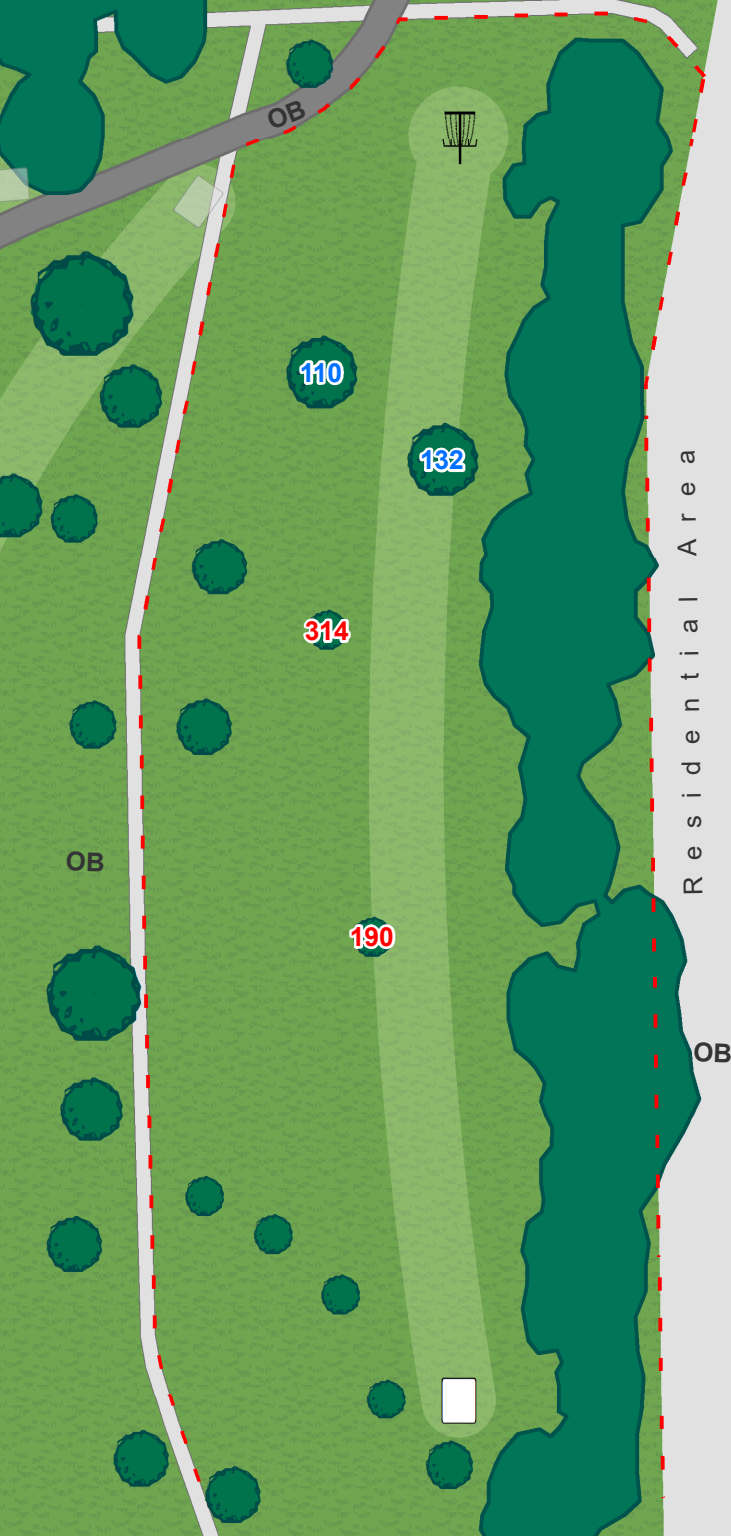

**Par 3
270 ft**

On or over
pavement to
the left is OB.

Washington
Park

9

Par 3
309 ft

Washington Park

10

Par 3
276 ft

On or over
pavement long
of basket is
OB.

Washington
Park

11

Par 3
249 ft

On or over
pavement left
is OB.

Washington Park

12

Par 4 510 ft

On or over pavement to the left is OB, On or over pavement long of the basket is OB. To the right, over the fence or in residential areas is OB.

Washington
Park

13

Par 3
201 ft

OB to the right
and left on or
across
pavement.

150 Distance From Tee

25 Distance To Hole