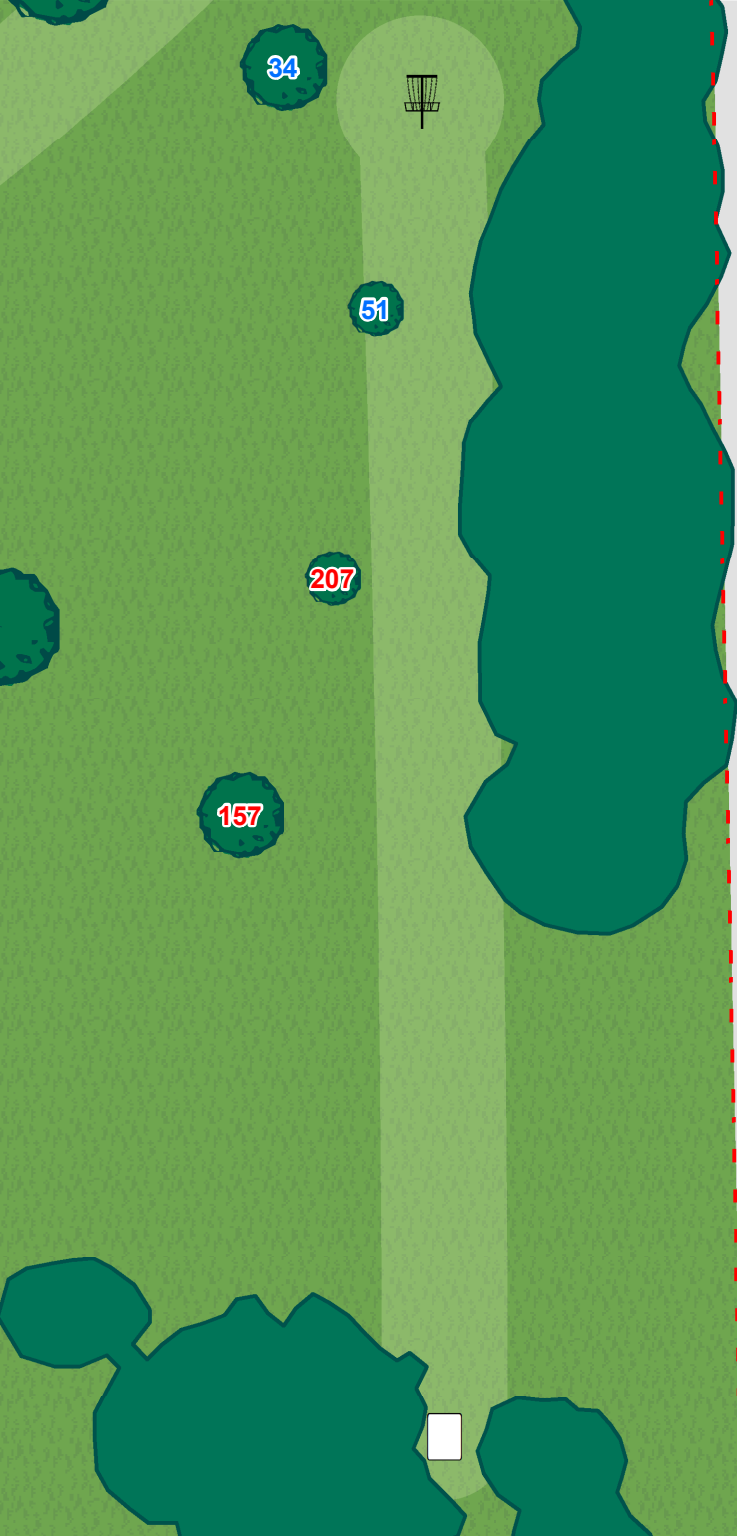

Washington Park Disc Golf Course

Washington Park

1

Par 3 389 ft

R e s i d e n t i a l A r e a

OB

On or over parking lot to the left is OB. On the right side, going into residential areas such as over a fence or into someone's yard is OB.

Washington Park

2

Par 3 285 ft

Surrounded by water to the right is OB. On or over pavement to the right is OB. Bridge is in bounds.

Washington Park

3

Par 3 318 ft

R e s i d e n t i a l A r e a

OB

On the right side, going into the residential areas such as over a fence or into someone's yard is OB.

**Washington
Park**

4

**Par 3
279 ft**

Parking lot to
the right is OB.

Washington Park

5

150 Distance From Tee

25 Distance To Hole