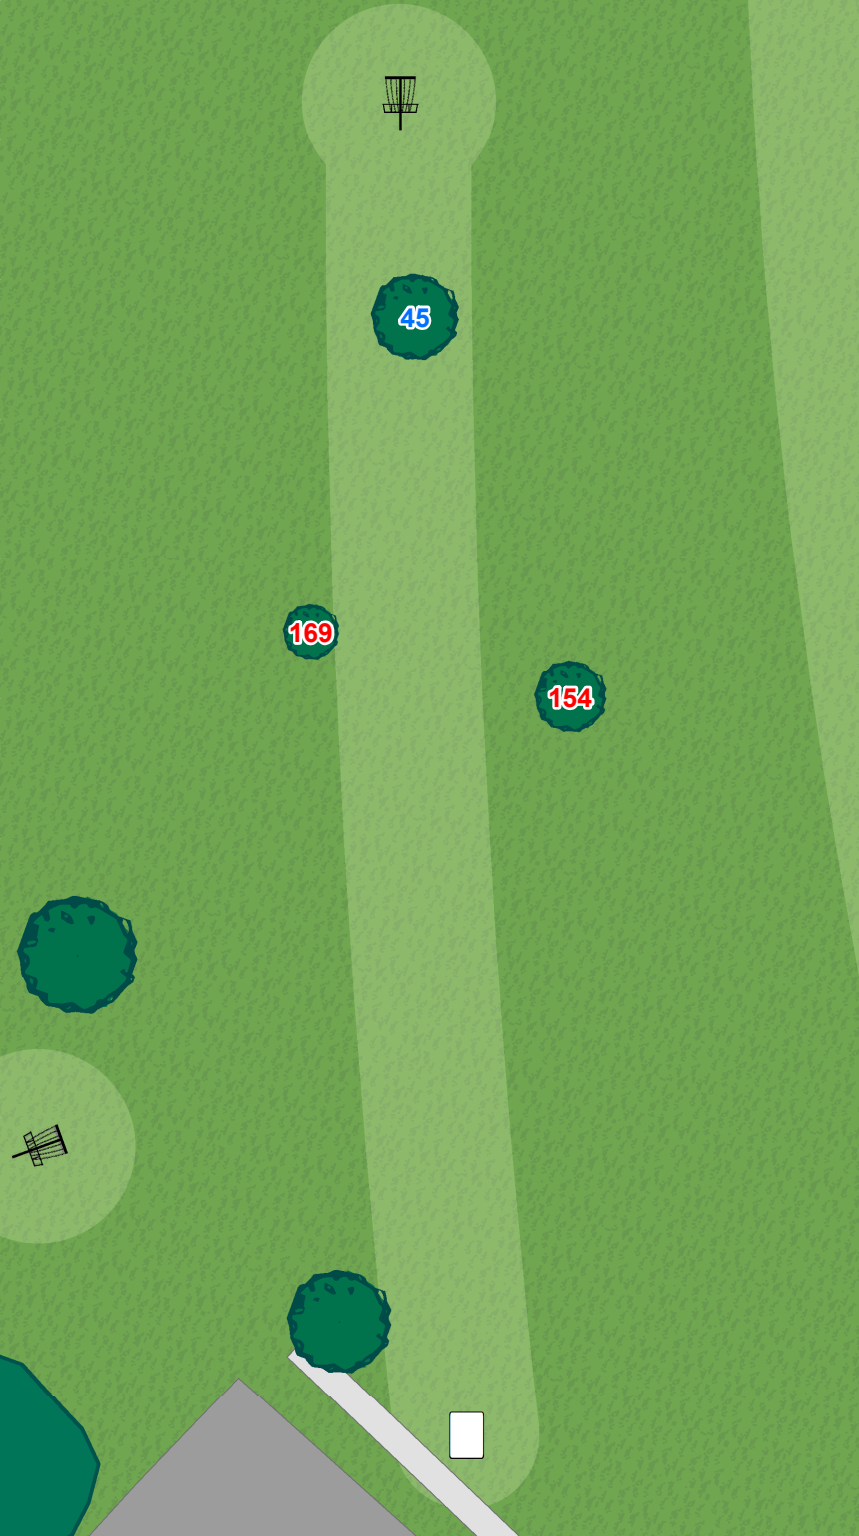

Washington Park

5

Par 3
273 ft

On or over
pavement long
of the basket is
OB.