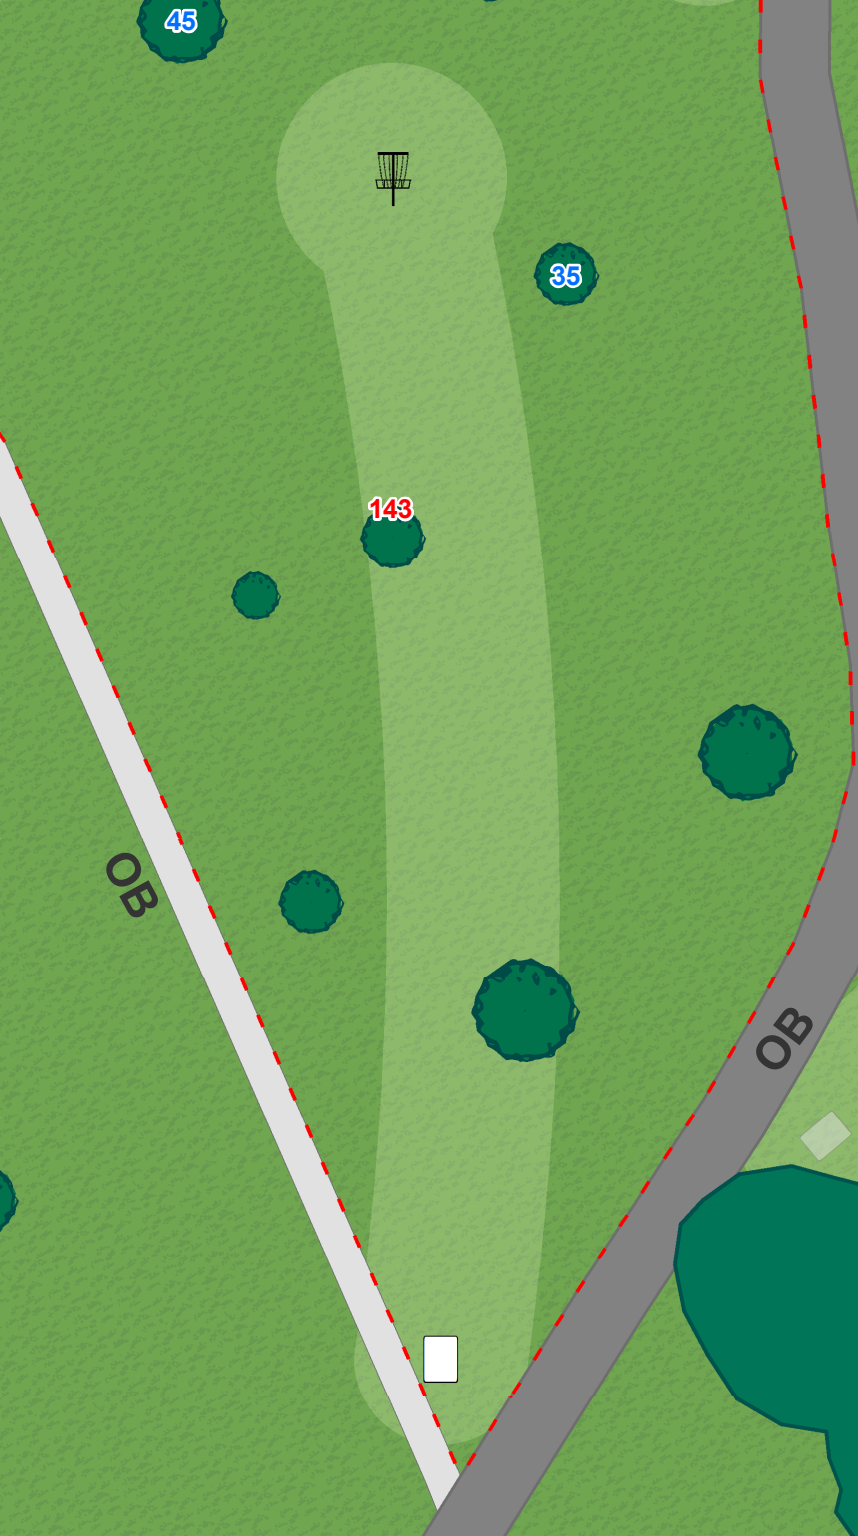

On or over pavement to the left is OB, On or over pavement long of the basket is OB. To the right, over the fence or in residential areas is OB.

Washington
Park

13

Par 3
201 ft

OB to the right
and left on or
across
pavement.

Washington
Park

14

Par 3
300 ft

OB on or over
pavement to
the right.

Washington
Park

15

Par 3
345 ft

OB on or over
pavement to
the left. OB
surrounded by
water.

Washington
Park

16

Par 3
294 ft

OB on or over
pavement.

Washington Park

17

Par 4 537 ft

Water is casual. OB on or over parking lot to the right and parking lot long.