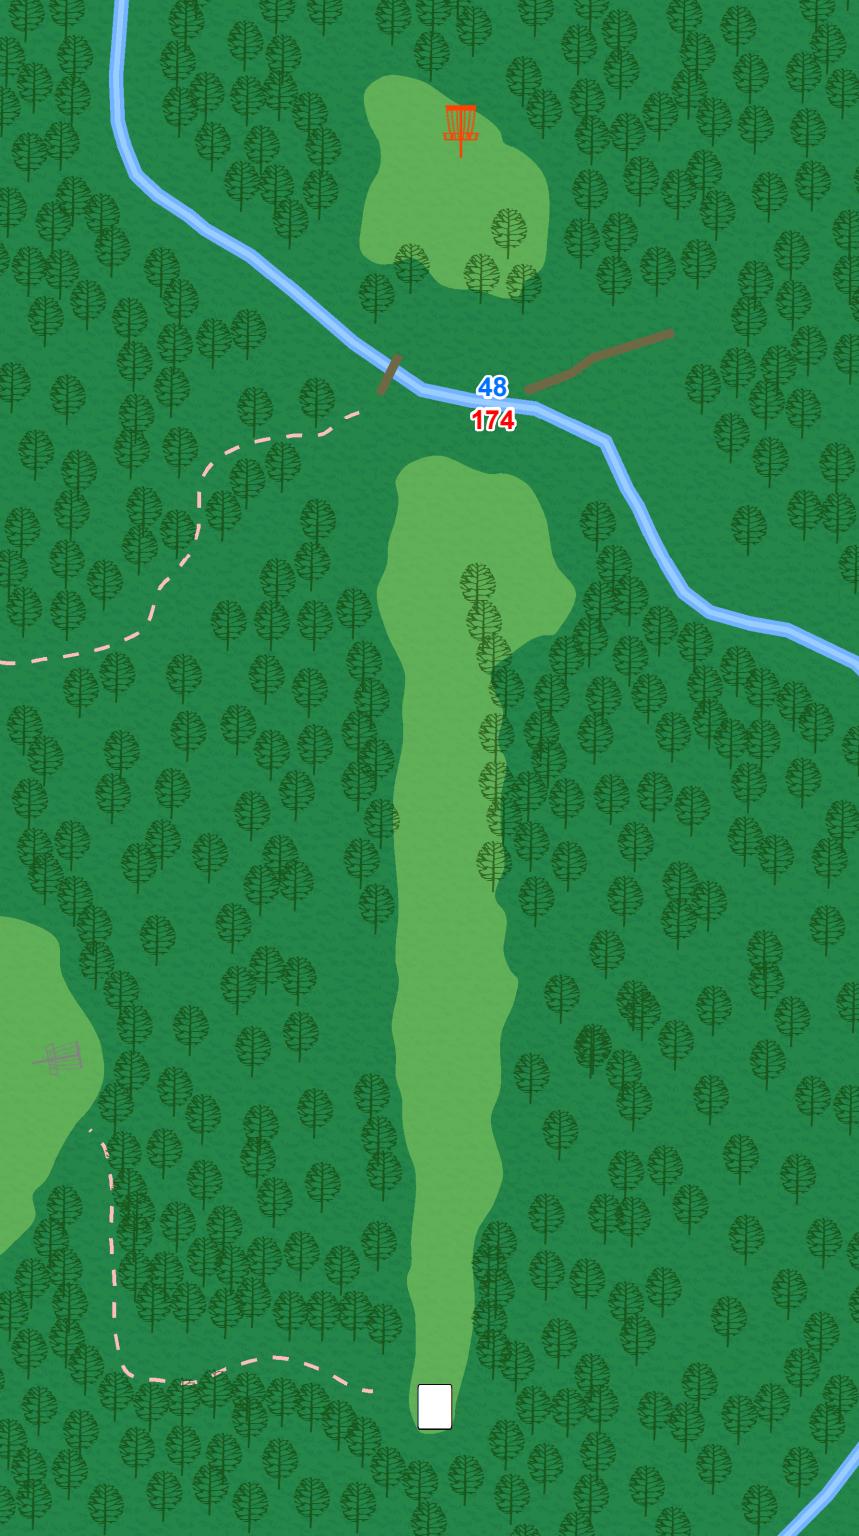

**Westwood
Park**

"Megiddo"

15

**Par 4
474 ft**

**Westwood
Park**

"Megiddo"

16

**Par 3
216 ft**

Water is casual.

**Westwood
Park**

"Megiddo"

17

**Par 3
281 ft**

Water is casual.

**Westwood
Park**

"Megiddo"

18

**Par 3
354 ft**

OB over the fence
to the left; OB on
or over the parking
lot to the left;
water is casual

Legend

Tee

Basket

— — Out of Bounds

150 Distance From Tee

25 Distance To Hole