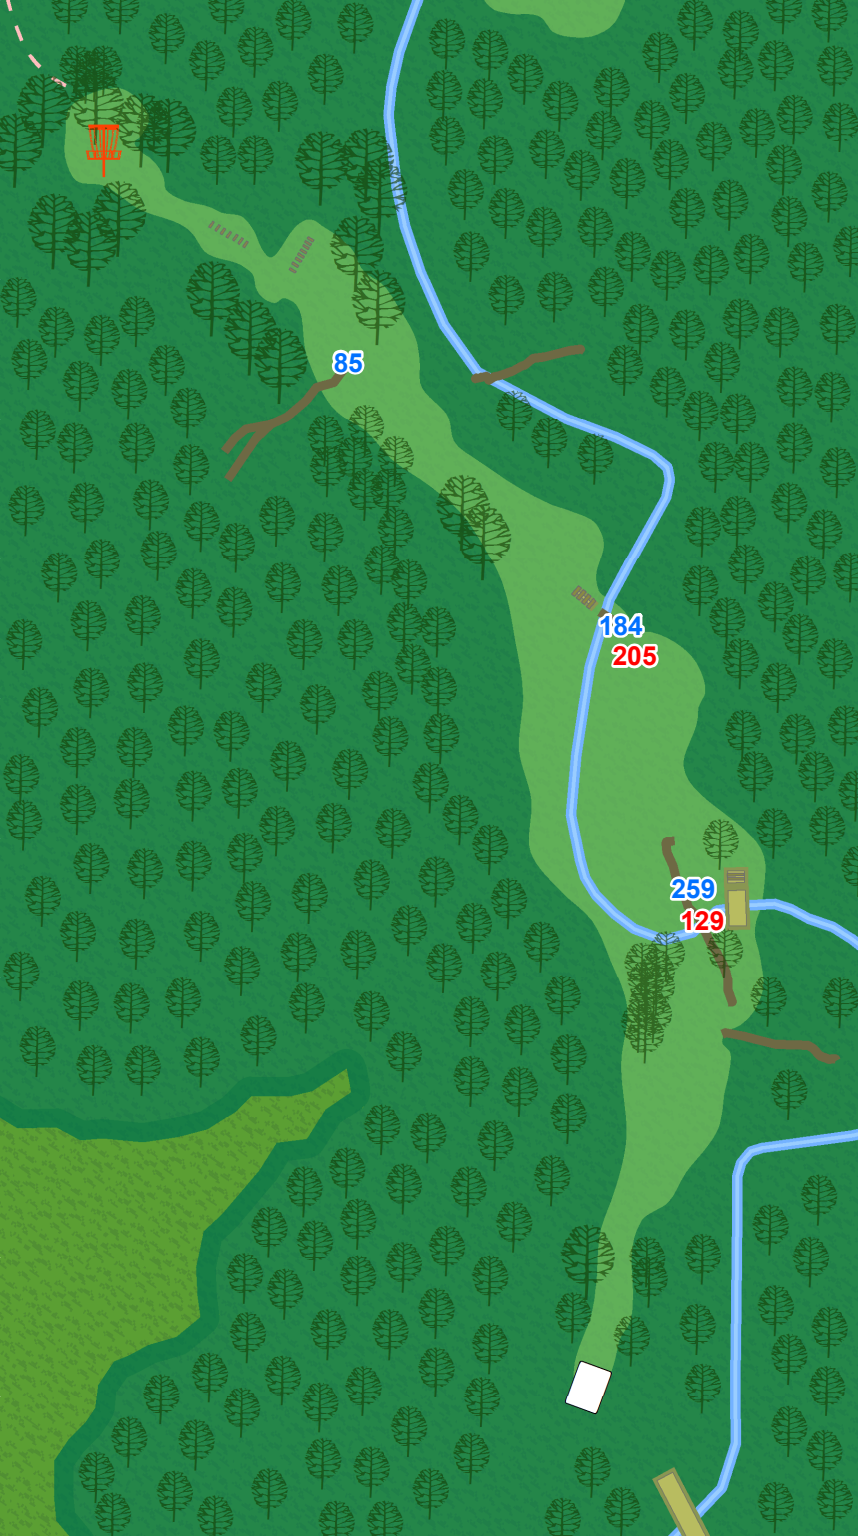

Westwood Park Disc Golf Course "Megiddo"

**Westwood
Park**

"Megiddo"

1

**Par 3
258 ft**

Water is casual.

**Westwood
Park**

"Megiddo"

2

**Par 3
276 ft**

Water is casual.

**Westwood
Park**

"Megiddo"

3

**Par 3
219 ft**

Water is casual.

**Westwood
Park**

"Megiddo"

4

**Par 4
405 ft**

Water is casual.

**Westwood
Park**

"Megiddo"

5

25 Distance To Hole