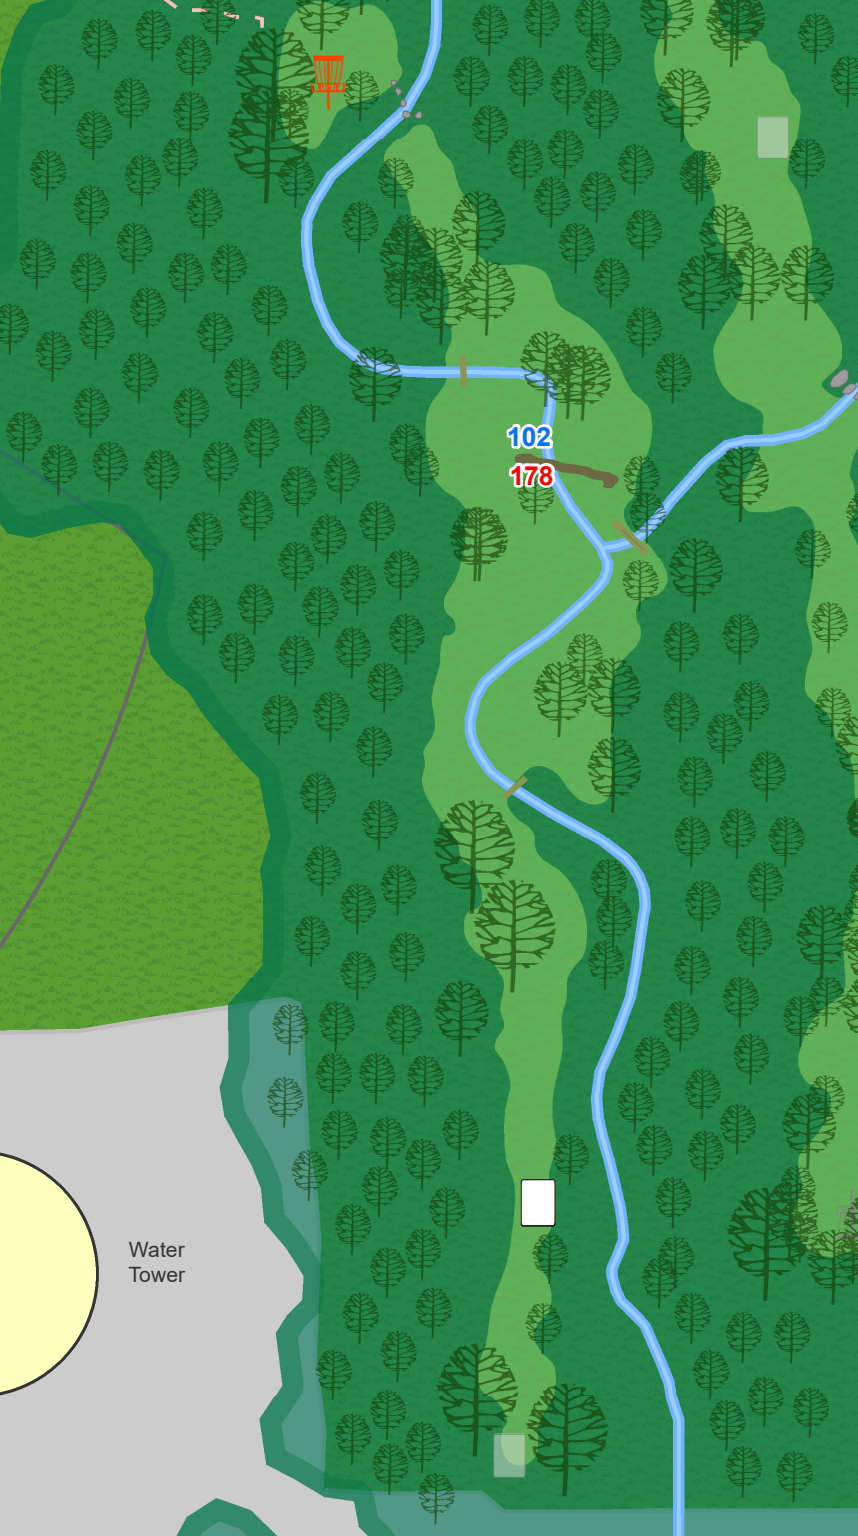

Westwood Park Disc Golf Course "Megiddo"

**Westwood
Park**

"Megiddo"

1

**Par 3
258 ft**

Water is casual.

**Westwood
Park**

"Megiddo"

2

**Par 3
276 ft**

Water is casual.

**Westwood
Park**

"Megiddo"

3

**Par 3
219 ft**

Water is casual.

**Westwood
Park**

"Megiddo"

4

**Par 4
405 ft**

Water is casual.

**Westwood
Park**

"Megiddo"

5

25 Distance To Hole