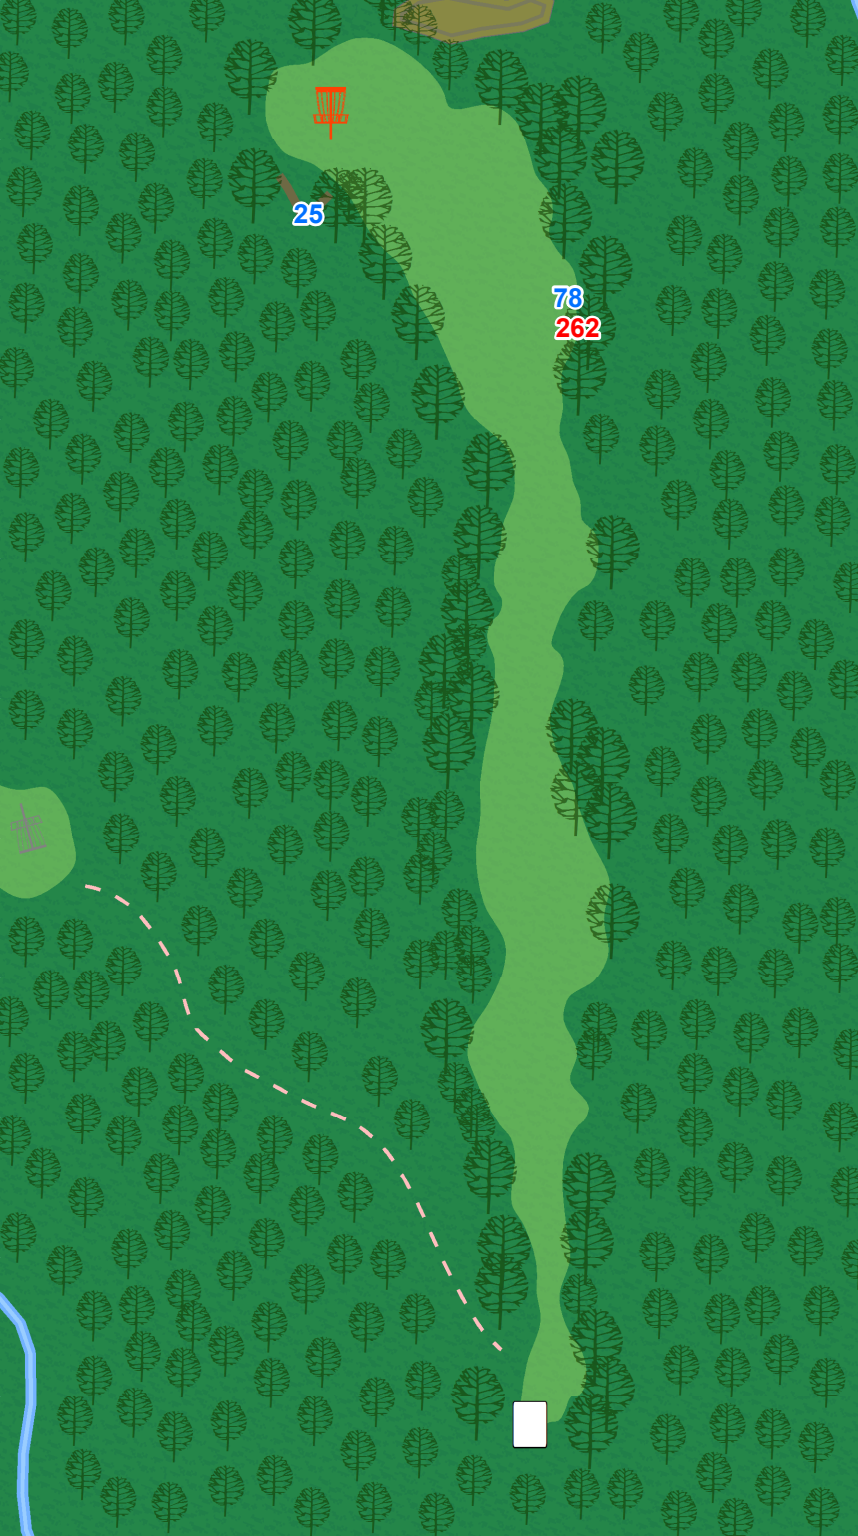

2

**Par 3
276 ft**

Water is casual.

**Westwood
Park**

"Megiddo"

3

**Par 3
219 ft**

Water is casual.

**Westwood
Park**

"Megiddo"

4

**Par 4
405 ft**

Water is casual.

**Westwood
Park**

"Megiddo"

5

**Par 3
315 ft**

**Westwood
Park**

"Megiddo"

6

**Par 3
186 ft**

Water is casual.

**Westwood
Park**

"Megiddo"

25 Distance To Hole