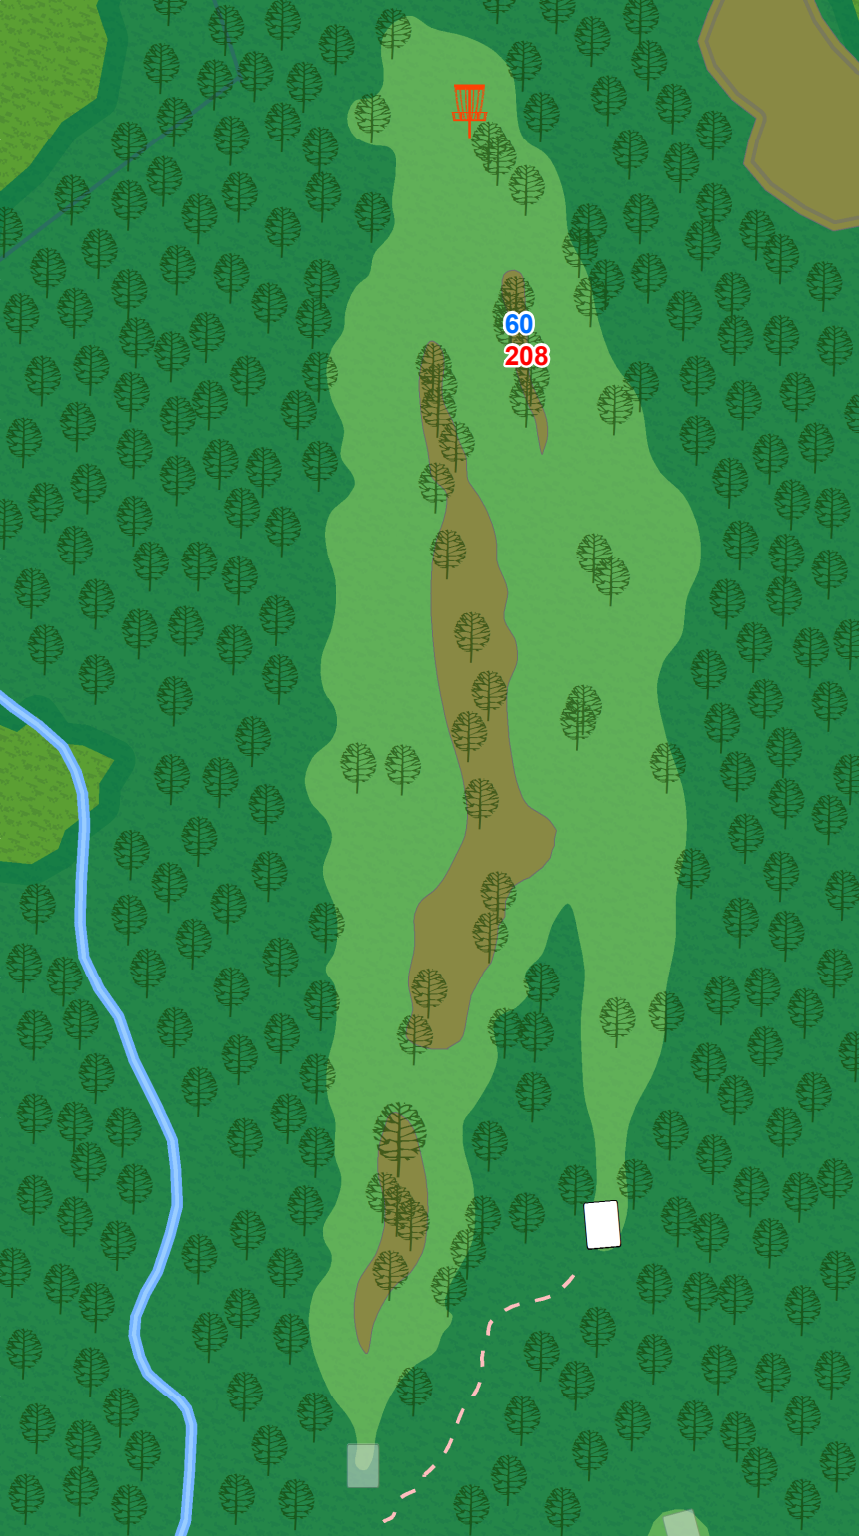

**Westwood
Park**

"Megiddo"

4

**Par 4
405 ft**

Water is casual.

**Westwood
Park**

"Megiddo"

5

**Par 3
315 ft**

**Westwood
Park**

"Megiddo"

6

**Par 3
186 ft**

Water is casual.

**Westwood
Park**

"Megiddo"

7

**Par 3
294 ft**

**Westwood
Park**

"Megiddo"

8

**Par 3
435 ft**

OB long of basket
over the roped
line.

**Westwood
Park**

Westwood Park

"Megiddo"

11

Par 3
387 ft

OB left of rope line
on left hand side
that borders the
creek. Water is
casual everywhere
else.

**Westwood
Park**

"Megiddo"

12