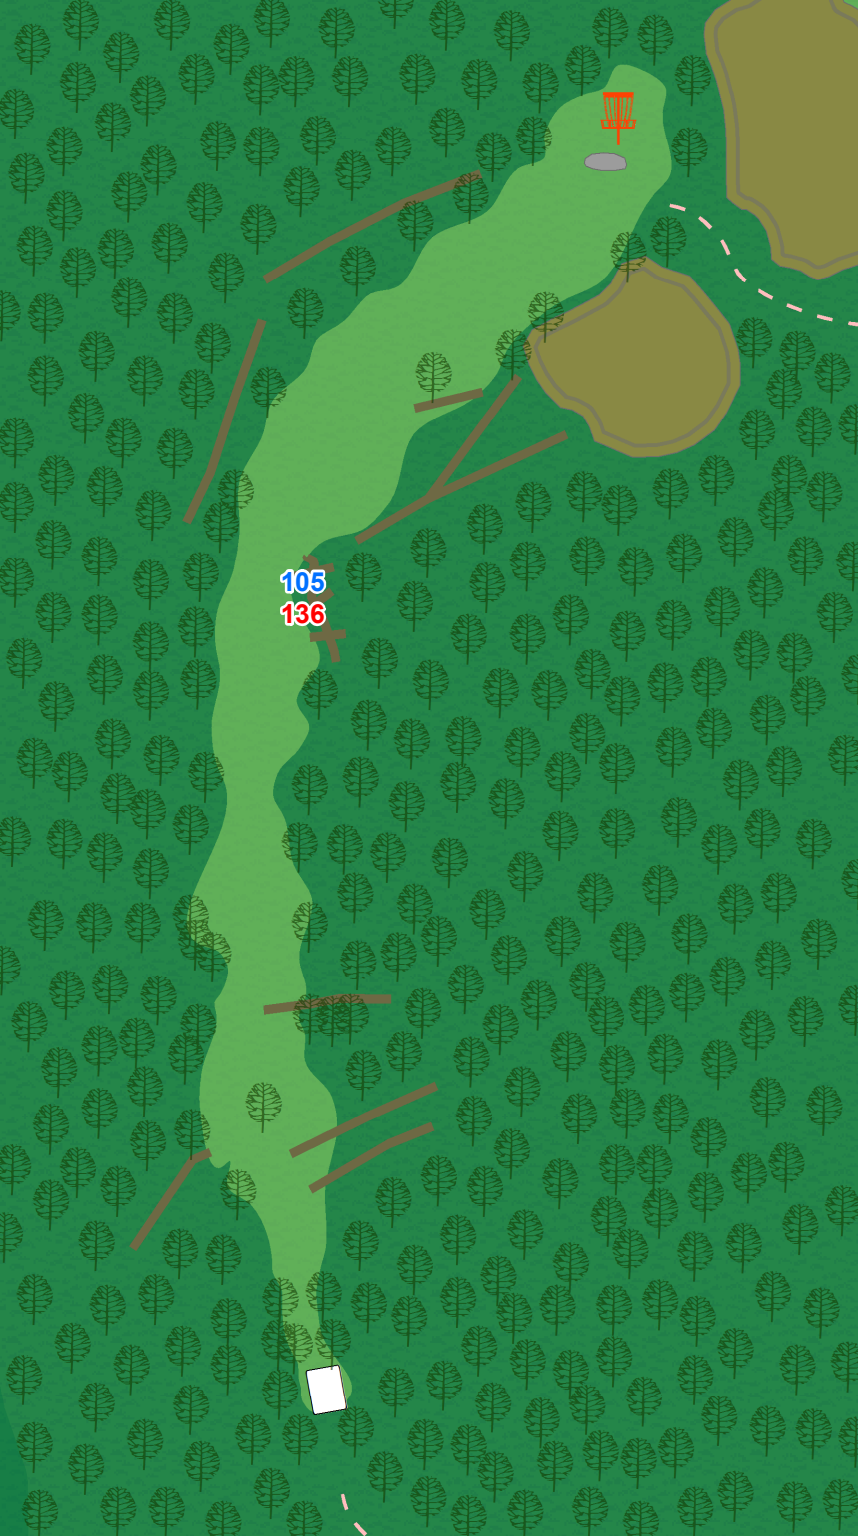

**Par 3
315 ft**

**Westwood
Park**

"Megiddo"

6

**Par 3
186 ft**

Water is casual.

**Westwood
Park**

"Megiddo"

7

**Par 3
294 ft**

**Westwood
Park**

"Megiddo"

8

**Par 3
435 ft**

OB long of basket
over the roped
line.

**Westwood
Park**

"Megiddo"

9

**Par 3
228 ft**

105
136

**Westwood
Park**

"Megiddo"

10

**Par 3
294 ft**

Westwood Park

"Megiddo"

11

Par 3
387 ft

OB left of rope line
on left hand side
that borders the
creek. Water is
casual everywhere
else.

**Westwood
Park**

"Megiddo"

12