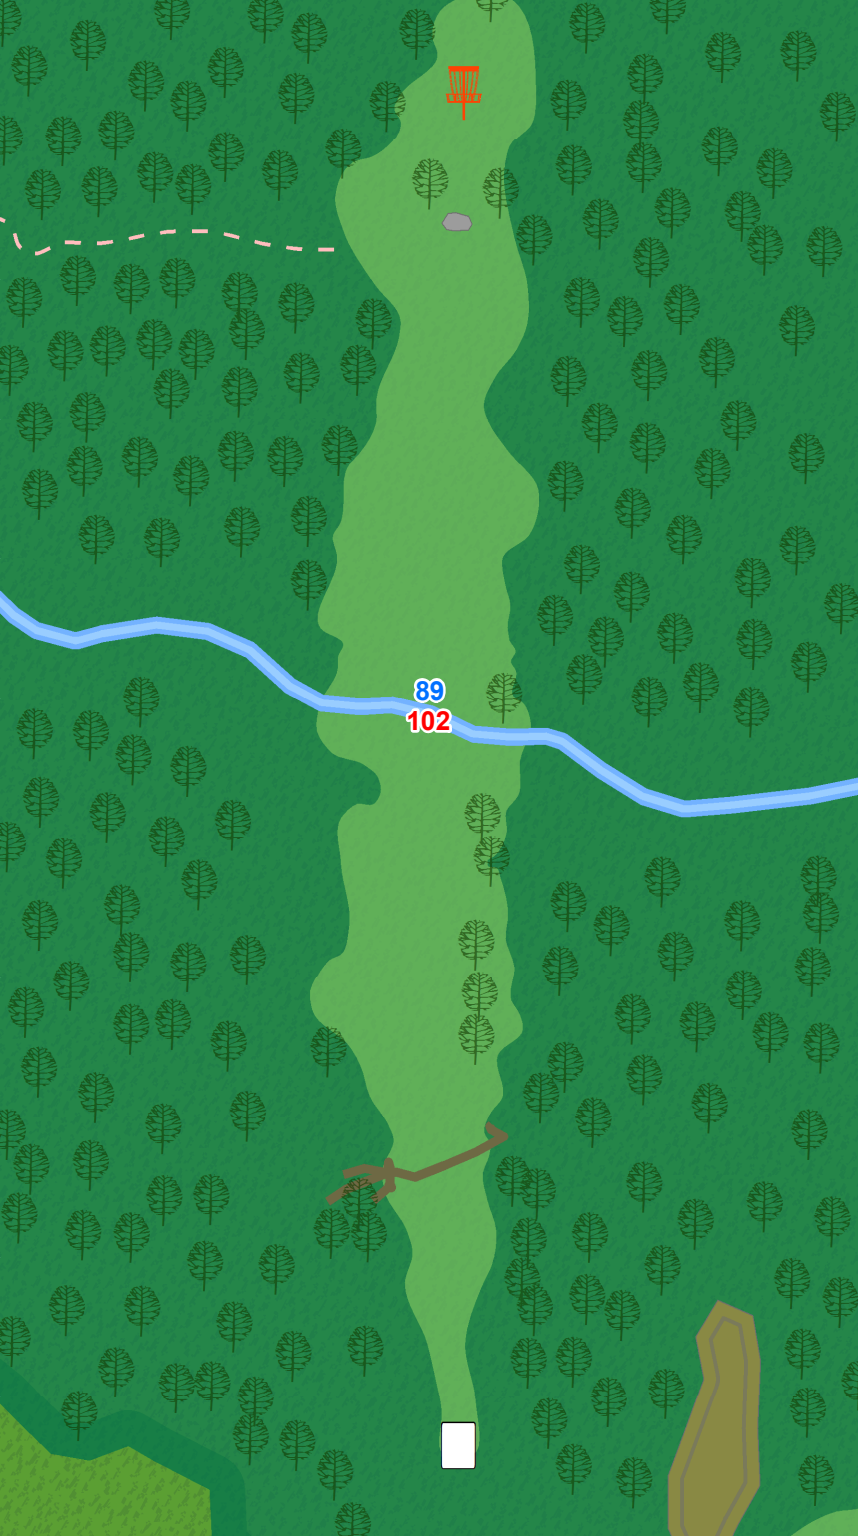

**Westwood
Park**

"Megiddo"

4

**Par 4
405 ft**

Water is casual.

**Westwood
Park**

"Megiddo"

5

**Par 3
315 ft**

**Westwood
Park**

"Megiddo"

6

**Par 3
186 ft**

Water is casual.

**Westwood
Park**

"Megiddo"

7

**Par 3
294 ft**

**Westwood
Park**

"Megiddo"

8

**Par 3
435 ft**

OB long of basket
over the roped
line.

**Westwood
Park**

Westwood Park

"Megiddo"

11

Par 3
387 ft

OB left of rope line
on left hand side
that borders the
creek. Water is
casual everywhere
else.

**Westwood
Park**

"Megiddo"

12