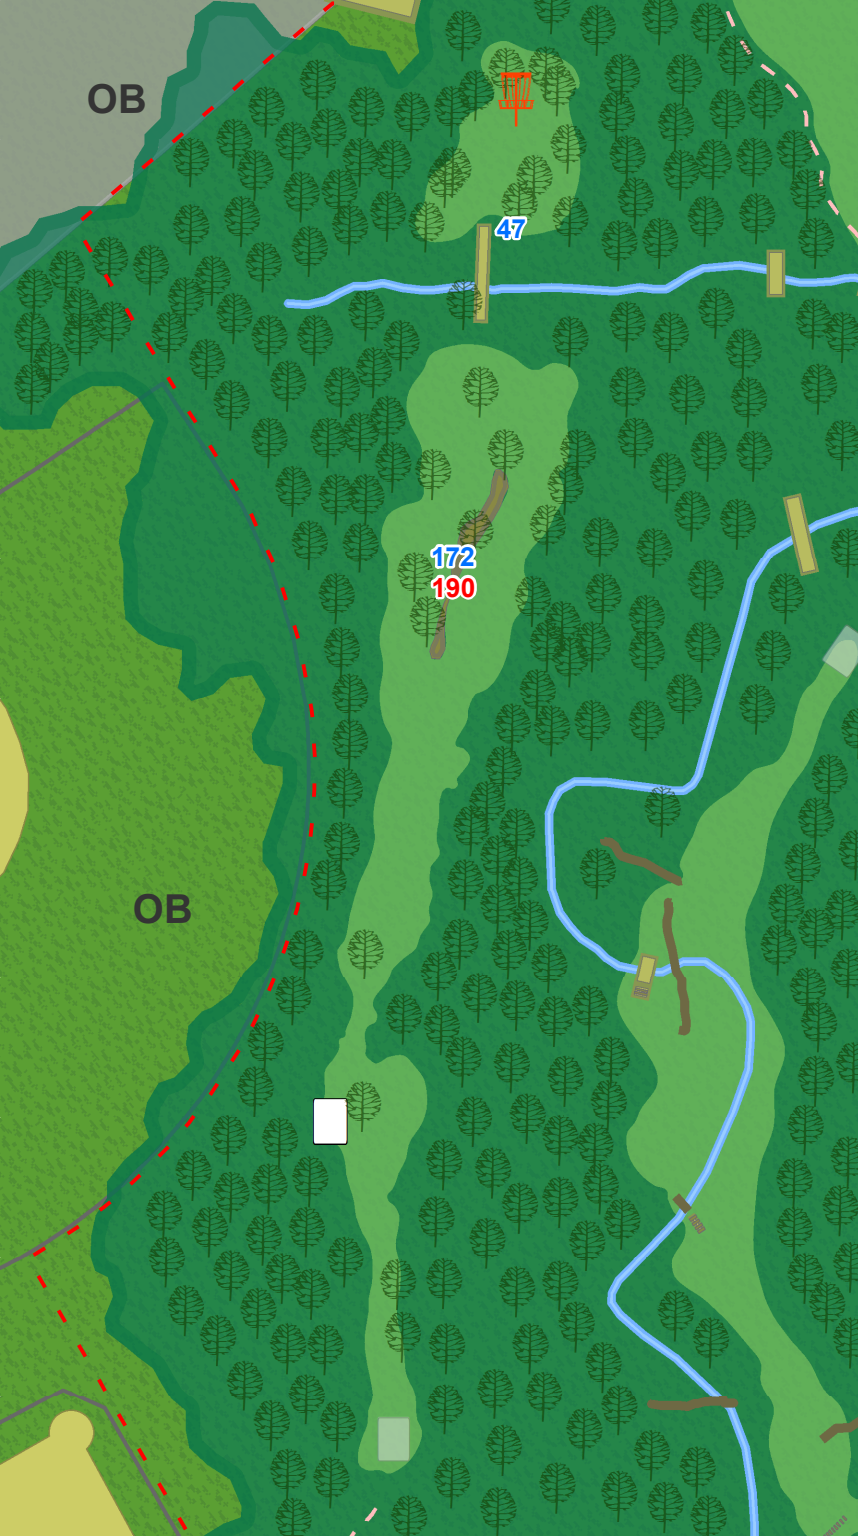

Water is casual.

**Westwood
Park**

"Megiddo"

17

**Par 3
281 ft**

Water is casual.

**Westwood
Park**

"Megiddo"

18

**Par 3
354 ft**

OB over the fence
to the left; OB on
or over the parking
lot to the left;
water is casual

Legend

Tee

Basket

— — Out of Bounds

150 Distance From Tee

25 Distance To Hole