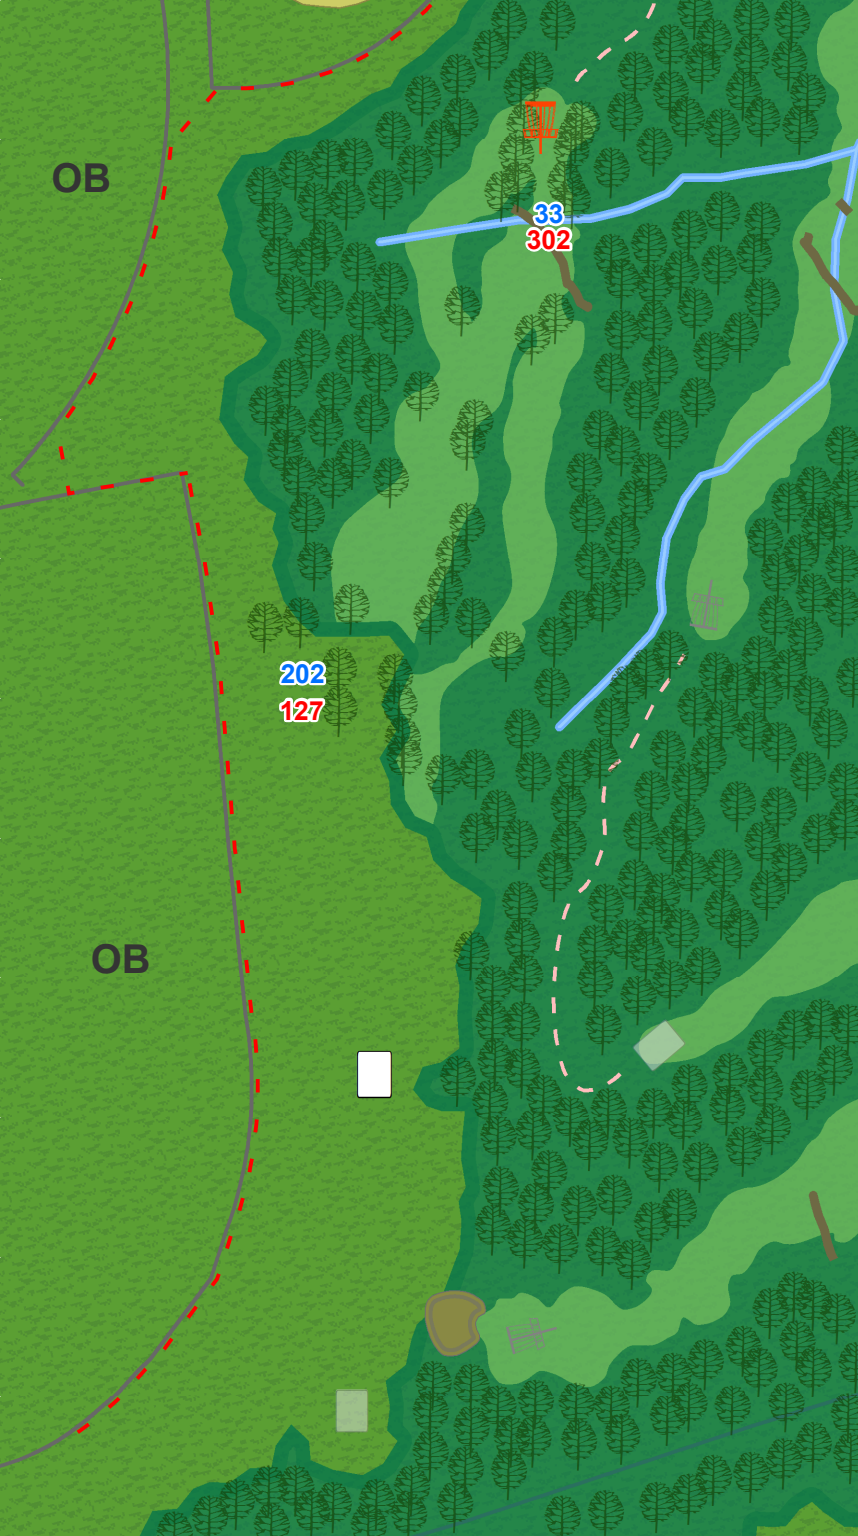

Westwood Park

"Megiddo"

11

Par 3
387 ft

OB left of rope line
on left hand side
that borders the
creek. Water is
casual everywhere
else.

**Westwood
Park**

"Megiddo"

12

**Par 4
444 ft**

OB over fence to
the left; water is
casual.

**Westwood
Park**

"Megiddo"

13

**Par 3
330 ft**

OB over fence to
the left; water is
casual.

OB

33
302

202
127

OB

**Westwood
Park**

"Megiddo"

14

**Par 3
287 ft**

Water is casual.