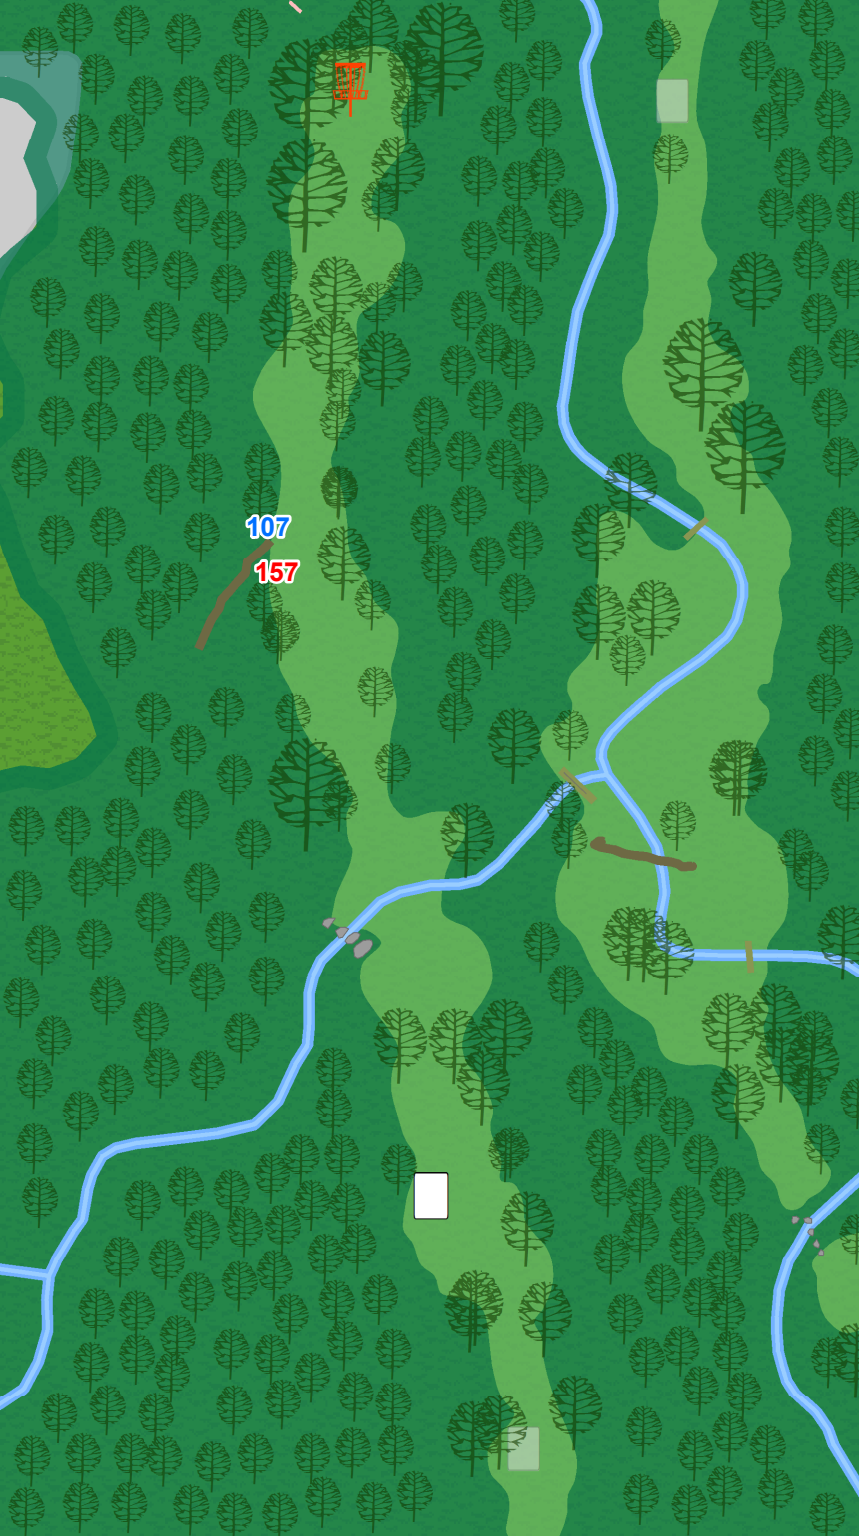

Westwood Park Disc Golf Course "Megiddo"

**Westwood
Park**

"Megiddo"

1

**Par 3
258 ft**

Water is casual.

**Westwood
Park**

"Megiddo"

2

**Par 3
276 ft**

Water is casual.

**Westwood
Park**

"Megiddo"

3

**Par 3
219 ft**

Water is casual.

**Westwood
Park**

"Megiddo"

4

**Par 4
405 ft**

Water is casual.

**Westwood
Park**

"Megiddo"

5

25 Distance To Hole