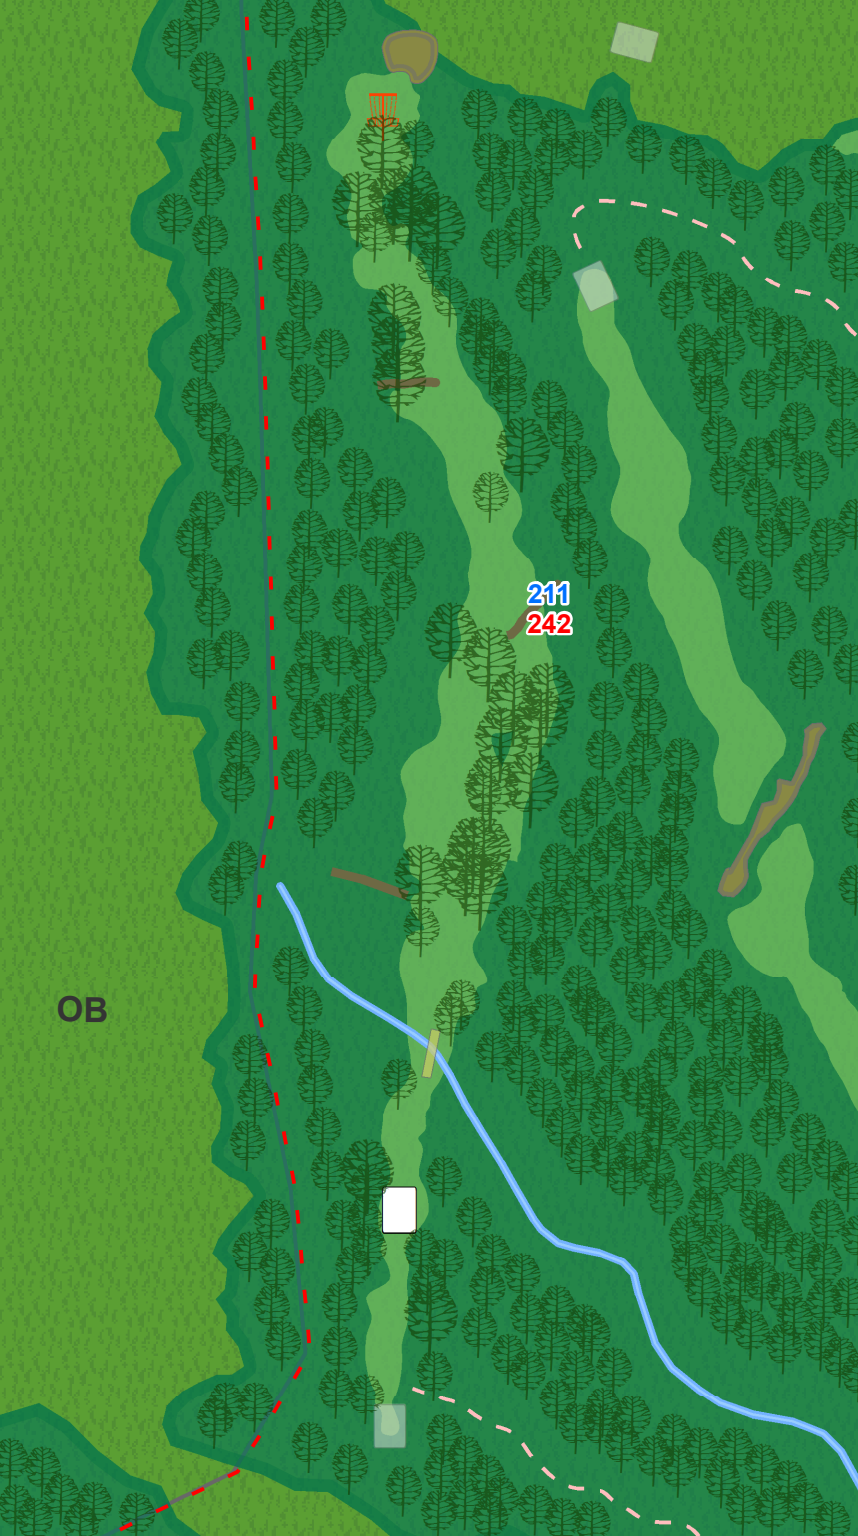

Westwood Park

"Megiddo"

11

Par 3
387 ft

OB left of rope line
on left hand side
that borders the
creek. Water is
casual everywhere
else.

**Westwood
Park**

"Megiddo"

12

**Par 4
444 ft**

OB over fence to
the left; water is
casual.

**Westwood
Park**

"Megiddo"

13

**Par 3
330 ft**

OB over fence to
the left; water is
casual.

OB