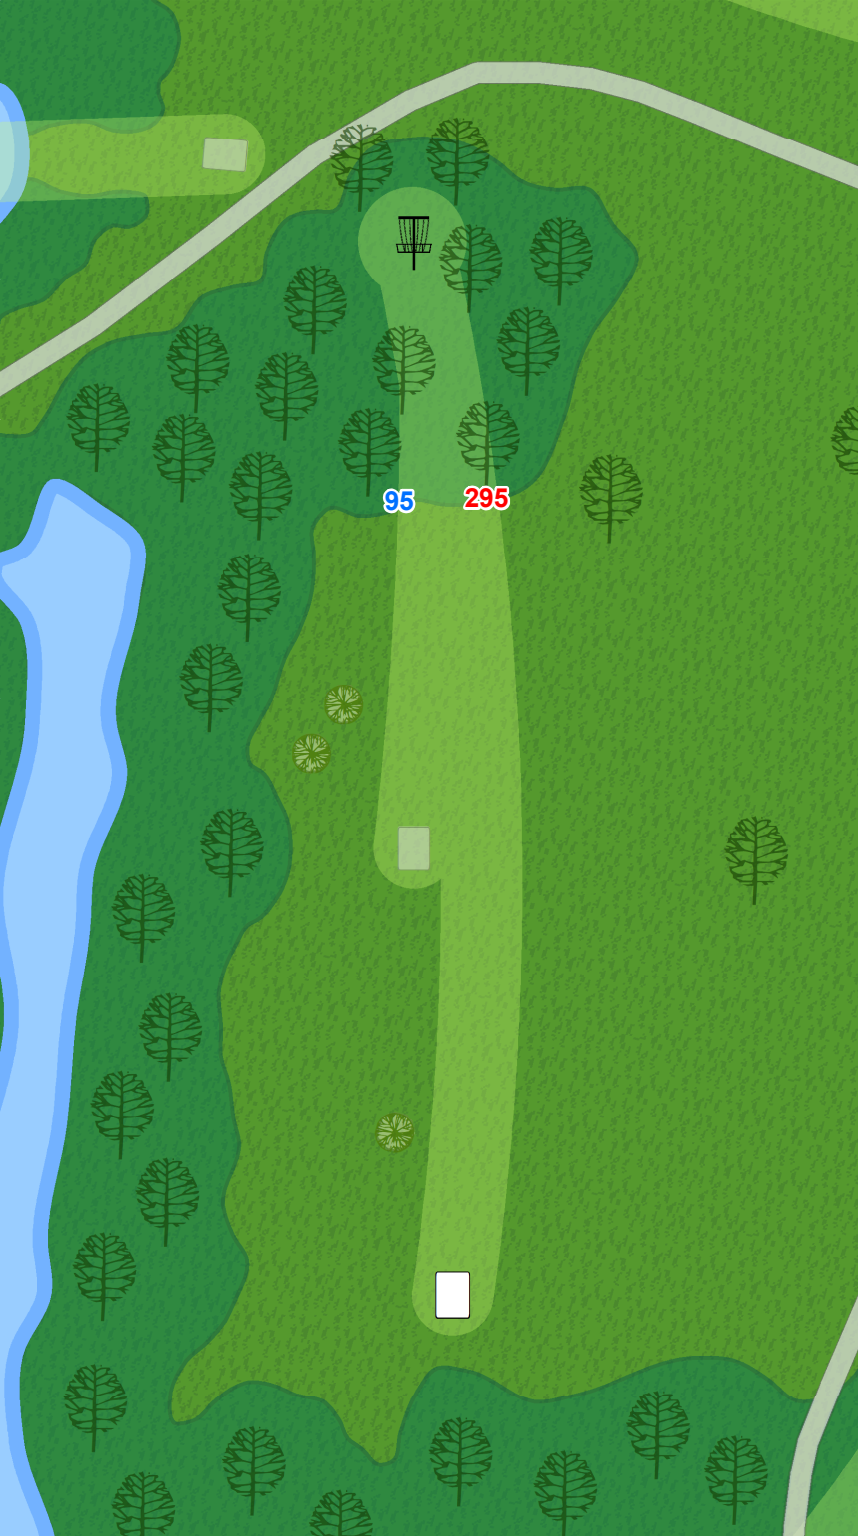

Wildlife Prairie Park

3

Par 4 (Gold) 627 ft

On or over road
to the right is
OB.

**Wildlife
Prairie
Park**

4

Par 4
(Gold)
566 ft

**Wildlife
Prairie
Park**

5

Par 4
(Gold)
529 ft

**Wildlife
Prairie
Park**

6

Par 3
(Gold)
393 ft

Wildlife Prairie Park

7

Par 4 (Gold) 744 ft

Surrounded by water is OB. If your drive comes to rest OB proceed to the drop zone, which is the White/Short Tee, with a one throw penalty. Normal OB rules rest of the hole.

**Wildlife
Prairie
Park**

8

Par 3
(Gold)
318 ft

Surrounded by
water is OB.

**Wildlife
Prairie
Park**

9

Par 4
(Gold)
457 ft

Surrounded by
water is OB.

OB

Wildlife Prairie Park

10