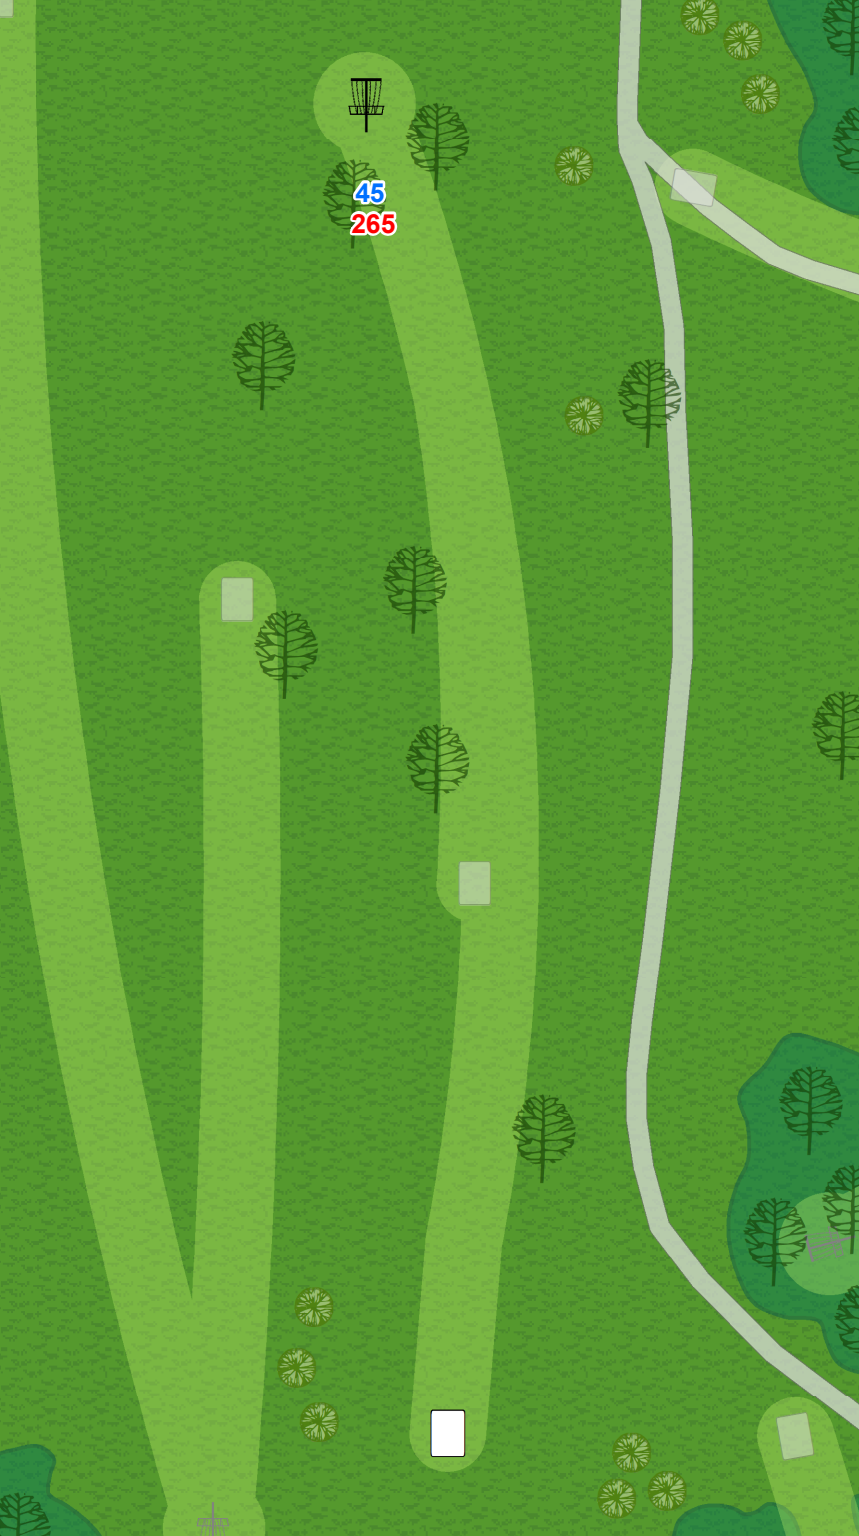

Wildlife Prairie Park Disc Golf Course

**Wildlife
Prairie
Park**

1

Par 3
(Temp)
245 ft

Wildlife Prairie Park

2

Par 4
(Gold)
655 ft

On or over the
road to the right
is OB.

Wildlife Prairie Park

3

Par 4 (Gold) 627 ft

On or over road
to the right is
OB.

**Wildlife
Prairie
Park**

4

Par 4
(Gold)
566 ft

**Wildlife
Prairie
Park**

5

Par 4
(Gold)
529 ft

**Wildlife
Prairie
Park**

6

Par 3
(Gold)
393 ft

Wildlife Prairie Park

7

Par 4 (Gold) 744 ft

Surrounded by water is OB. If your drive comes to rest OB proceed to the drop zone, which is the White/Short Tee, with a one throw penalty. Normal OB rules rest of the hole.

**Wildlife
Prairie
Park**

8

Par 3
(Gold)
318 ft