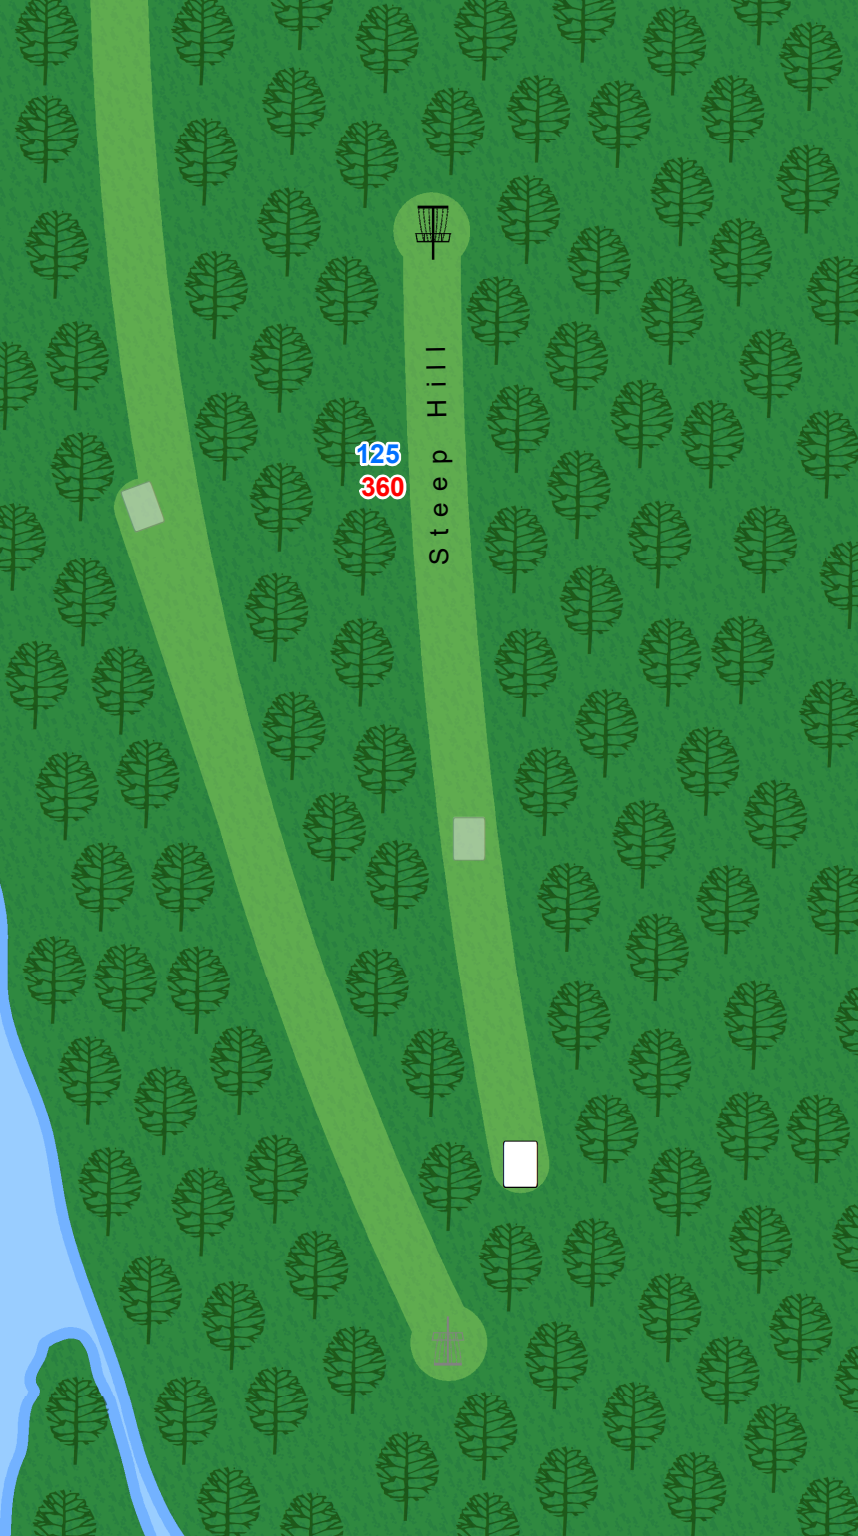

Surrounded by
water is OB.

**Wildlife
Prairie
Park**

9

Par 4
(Gold)
457 ft

Surrounded by
water is OB.

OB

Wildlife Prairie Park

10

Par 5
(Gold)
966 ft

Surrounded by
water is OB.

OB

465
500

Steep Hill

**Wildlife
Prairie
Park**

11

Par 4
(Gold)
496 ft

**Wildlife
Prairie
Park**

12

Par 3
(Gold)
284 ft

Wildlife Prairie Park

13

Par 3
(Gold)
385 ft

Surrounded by water is OB. If your drive comes to rest OB proceed to the drop zone, which is the White/Short Tee, with a one throw penalty. Normal OB rules rest of the hole.