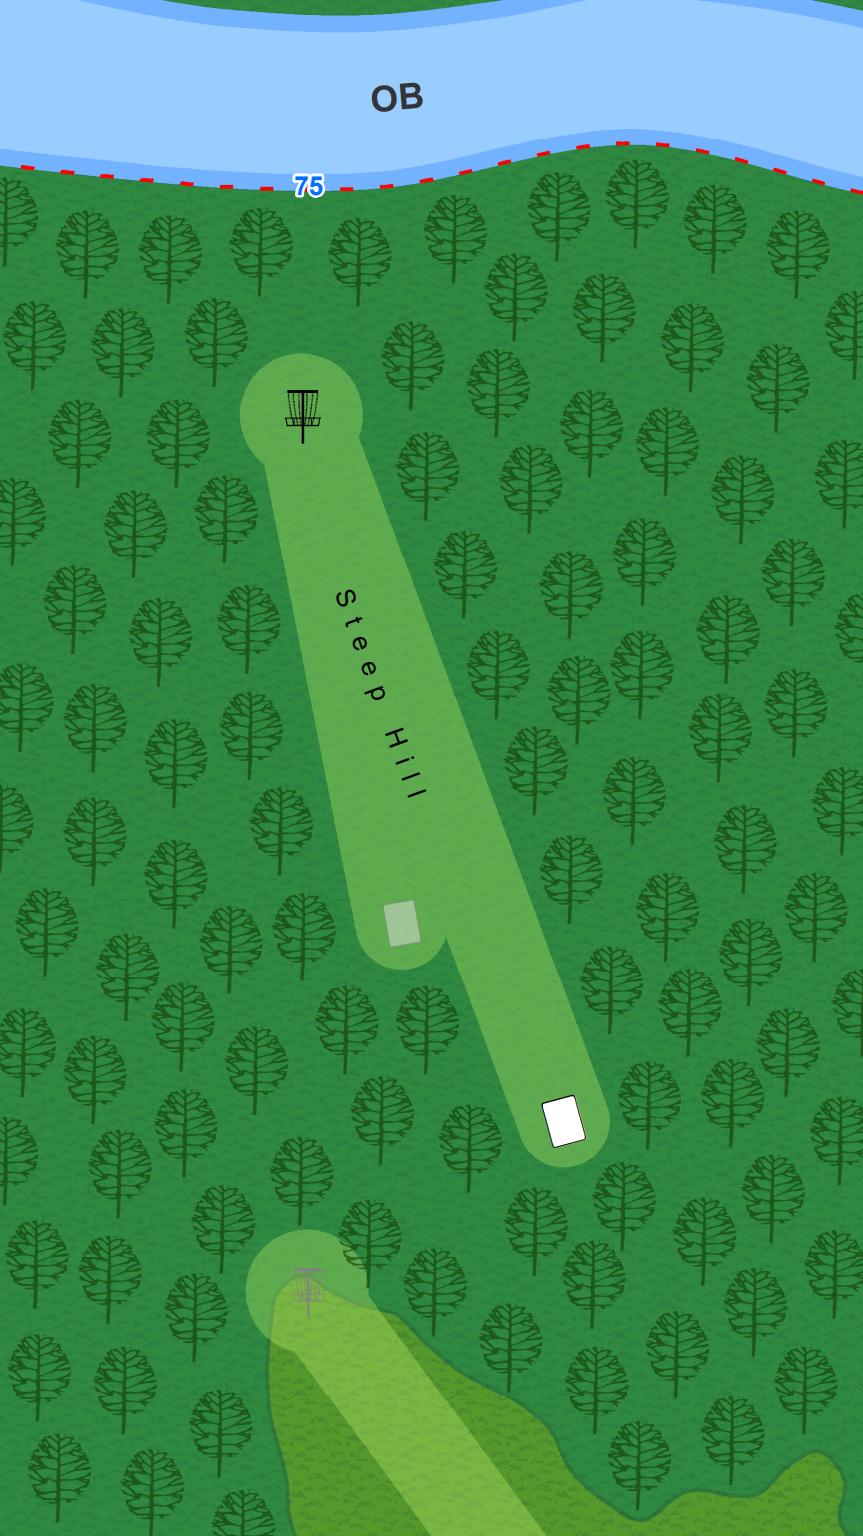

Wildlife Prairie Park

3

Par 4 (Gold) 627 ft

On or over road
to the right is
OB.

**Wildlife
Prairie
Park**

4

Par 4
(Gold)
566 ft

**Wildlife
Prairie
Park**

5

Par 4
(Gold)
529 ft

**Wildlife
Prairie
Park**

6

Par 3
(Gold)
393 ft

Wildlife Prairie Park

7

Par 4 (Gold) 744 ft

Surrounded by water is OB. If your drive comes to rest OB proceed to the drop zone, which is the White/Short Tee, with a one throw penalty. Normal OB rules rest of the hole.

**Wildlife
Prairie
Park**

8

Par 3
(Gold)
318 ft

Surrounded by
water is OB.

**Wildlife
Prairie
Park**

9

Par 4
(Gold)
457 ft

Surrounded by
water is OB.

OB

Wildlife Prairie Park

10