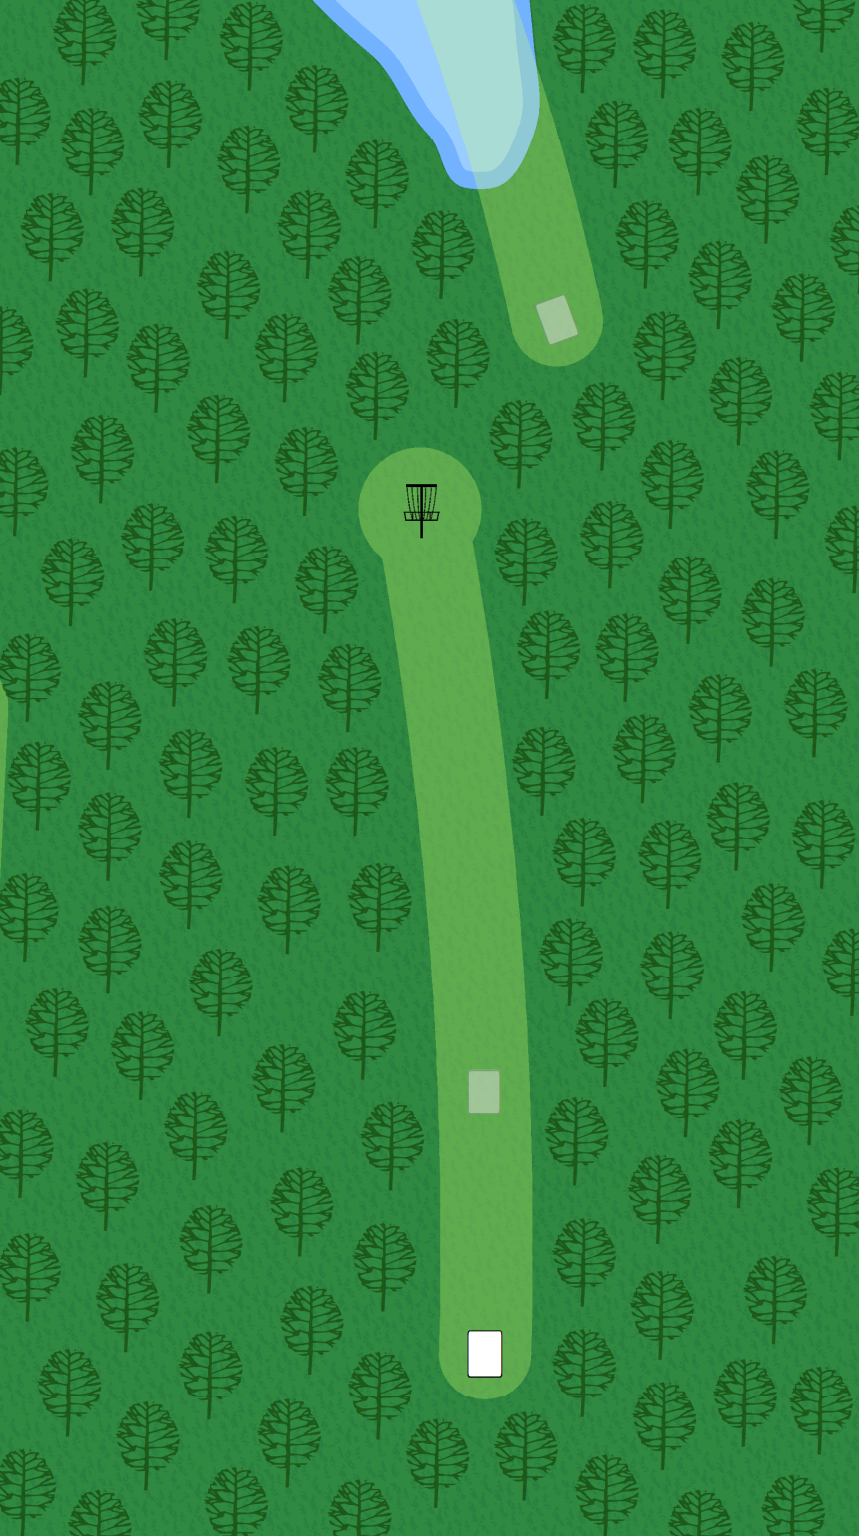

Surrounded by water is OB. If your drive comes to rest OB proceed to the drop zone, which is the White/Short Tee, with a one throw penalty. Normal OB rules rest of the hole.

**Wildlife
Prairie
Park**

8

Par 3
(Gold)
318 ft

Surrounded by
water is OB.

**Wildlife
Prairie
Park**

9

Par 4
(Gold)
457 ft

Surrounded by
water is OB.

OB

Wildlife Prairie Park

10

Par 5
(Gold)
966 ft

Surrounded by
water is OB.

OB

465
500

Steep Hill

**Wildlife
Prairie
Park**

11

Par 4
(Gold)
496 ft

**Wildlife
Prairie
Park**

12

Par 3
(Gold)
284 ft

Wildlife Prairie Park

13

Par 3
(Gold)
385 ft

Surrounded by water is OB. If your drive comes to rest OB proceed to the drop zone, which is the White/Short Tee, with a one throw penalty. Normal OB rules rest of the hole.