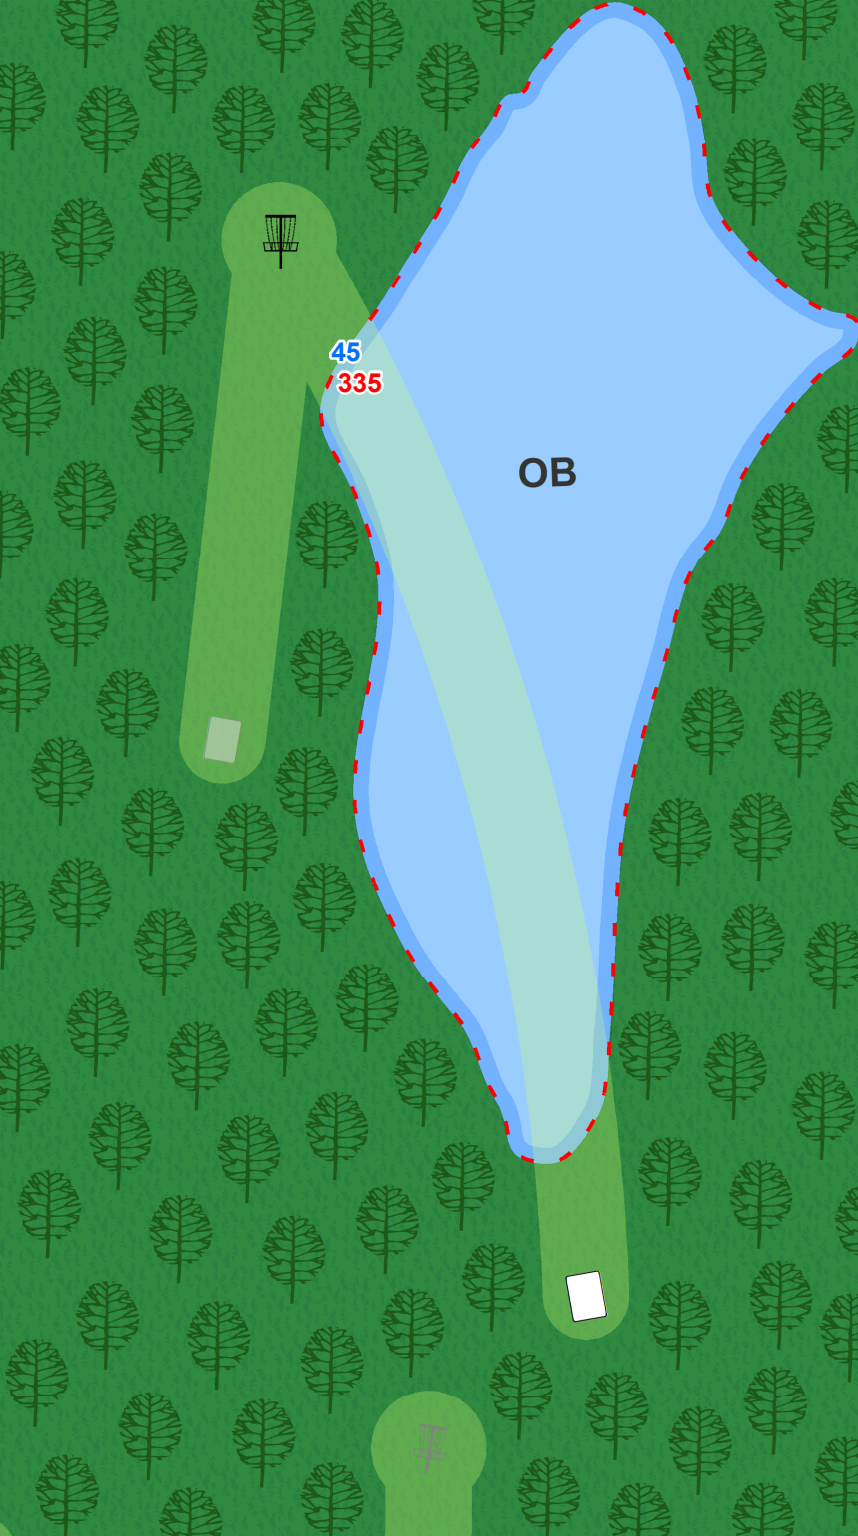

Surrounded by
water is OB.

**Wildlife
Prairie
Park**

9

Par 4
(Gold)
457 ft

Surrounded by
water is OB.

OB

Wildlife Prairie Park

10

Par 5
(Gold)
966 ft

Surrounded by
water is OB.

OB

465
500

Steep Hill

**Wildlife
Prairie
Park**

11

Par 4
(Gold)
496 ft

**Wildlife
Prairie
Park**

12

Par 3
(Gold)
284 ft

Wildlife Prairie Park

13

Par 3
(Gold)
385 ft

Surrounded by water is OB. If your drive comes to rest OB proceed to the drop zone, which is the White/Short Tee, with a one throw penalty. Normal OB rules rest of the hole.

Wildlife Prairie Park

14

Par 3
(Gold)
290 ft

Surrounded by
water is OB.

**Wildlife
Prairie
Park**

15

Par 3
(White)
200 ft

Wildlife Prairie Park