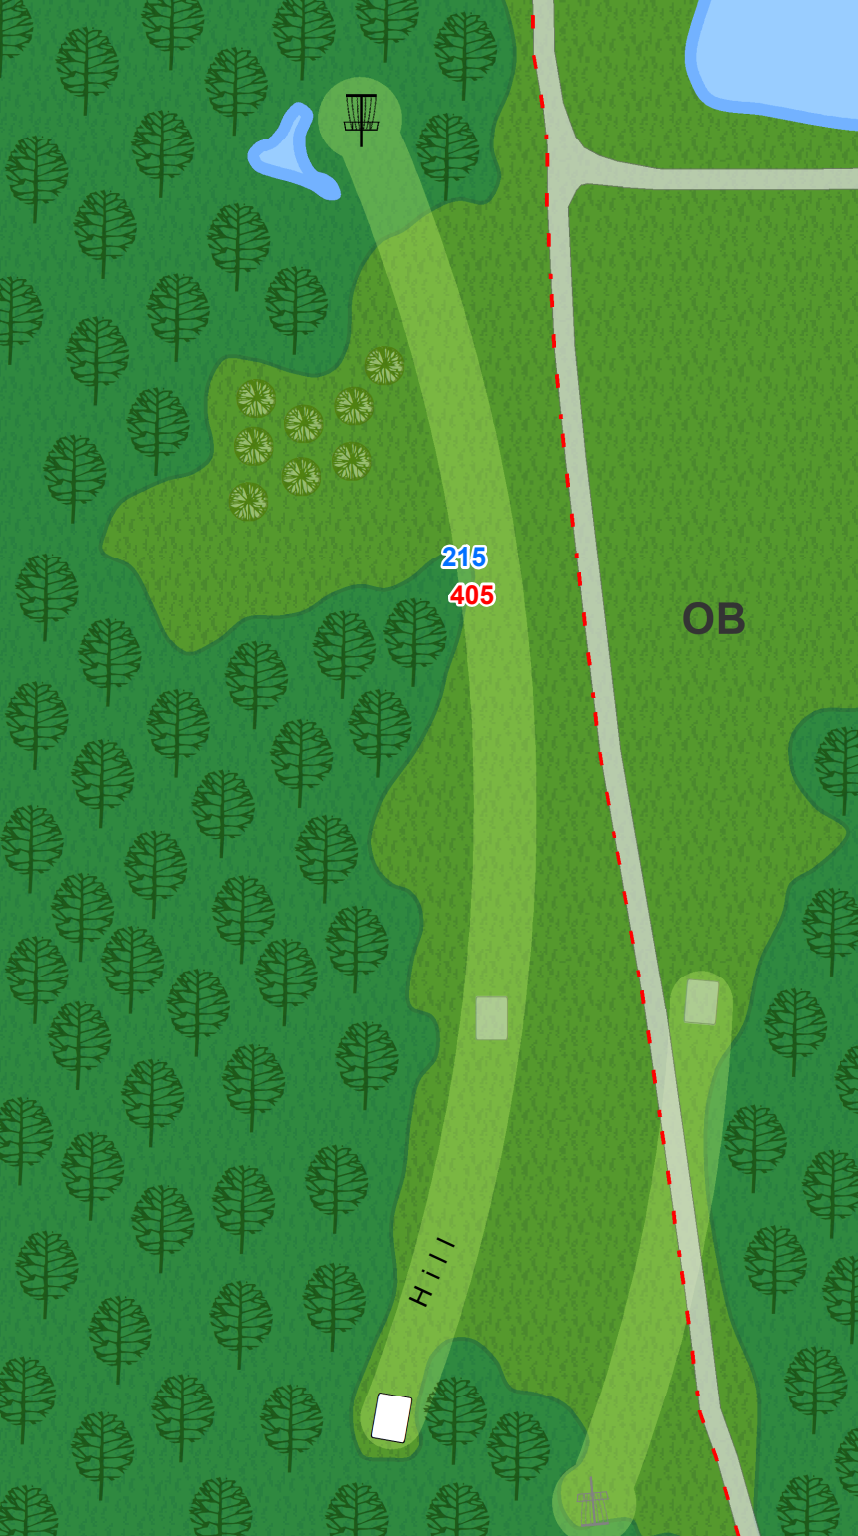

Wildlife Prairie Park Disc Golf Course

**Wildlife
Prairie
Park**

1

Par 3
(Temp)
245 ft

Wildlife Prairie Park

2

Par 4
(Gold)
655 ft

On or over the
road to the right
is OB.

Wildlife Prairie Park

3

Par 4 (Gold) 627 ft

On or over road
to the right is
OB.

**Wildlife
Prairie
Park**

4

Par 4
(Gold)
566 ft

**Wildlife
Prairie
Park**

5

Par 4
(Gold)
529 ft

**Wildlife
Prairie
Park**

6

Par 3
(Gold)
393 ft

Wildlife Prairie Park

7

Par 4 (Gold) 744 ft

Surrounded by water is OB. If your drive comes to rest OB proceed to the drop zone, which is the White/Short Tee, with a one throw penalty. Normal OB rules rest of the hole.

**Wildlife
Prairie
Park**

8

Par 3
(Gold)
318 ft