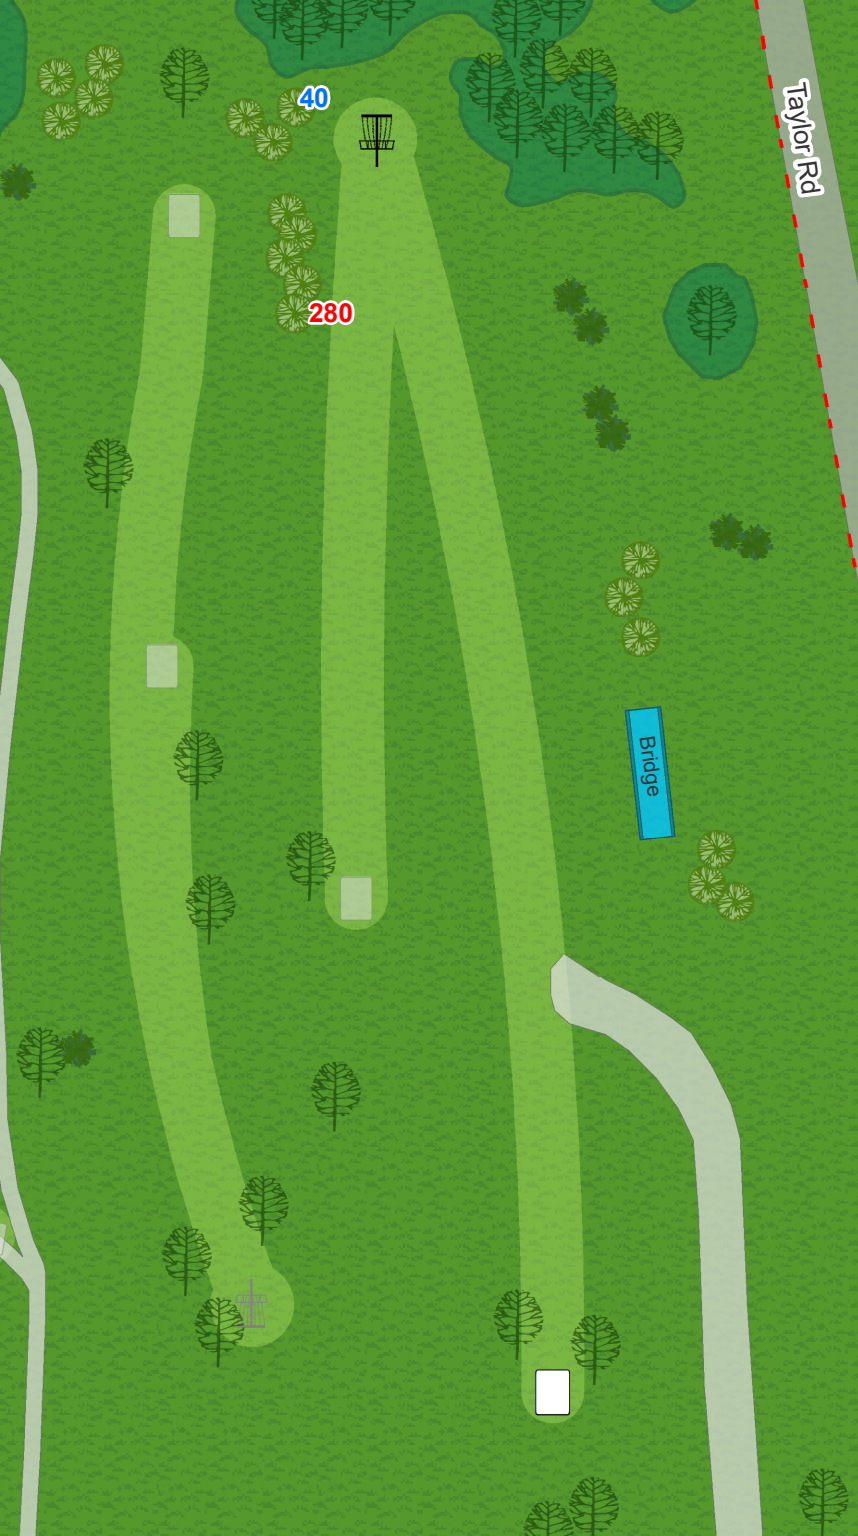

Wildlife Prairie Park Disc Golf Course

**Wildlife
Prairie
Park**

1

Par 3
(Temp)
245 ft

Wildlife Prairie Park

2

Par 4
(Gold)
655 ft

On or over the
road to the right
is OB.

Wildlife Prairie Park

3

Par 4 (Gold) 627 ft

On or over road
to the right is
OB.

**Wildlife
Prairie
Park**

4

Par 4
(Gold)
566 ft

**Wildlife
Prairie
Park**

5

Par 4
(Gold)
529 ft

**Wildlife
Prairie
Park**

6

Par 3
(Gold)
393 ft

Wildlife Prairie Park

7

Par 4 (Gold) 744 ft

Surrounded by water is OB. If your drive comes to rest OB proceed to the drop zone, which is the White/Short Tee, with a one throw penalty. Normal OB rules rest of the hole.

**Wildlife
Prairie
Park**

8

Par 3
(Gold)
318 ft