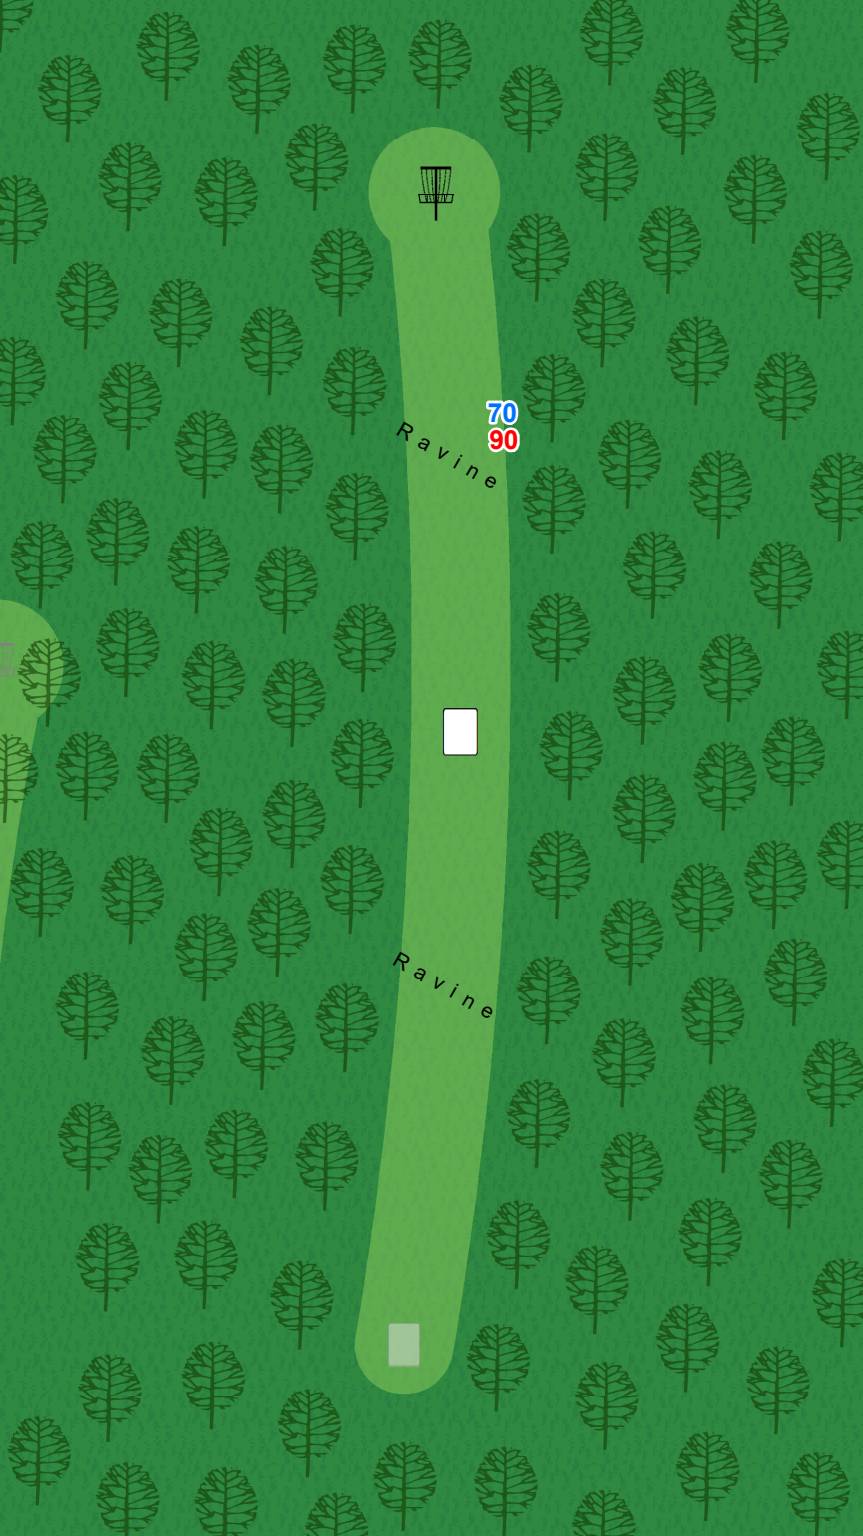

Wildlife Prairie Park

14

Par 3
(Gold)
290 ft

Surrounded by
water is OB.

**Wildlife
Prairie
Park**

15

Par 3
(White)
200 ft

Wildlife Prairie Park

16

Par 3
(Gold)
375 ft

Surrounded by water is OB. OB throws should proceed to the Drop Zone with a one throw penalty, which is clearly marked in the fairway.

**Wildlife
Prairie
Park**

17

Par 3
(White)
300 ft