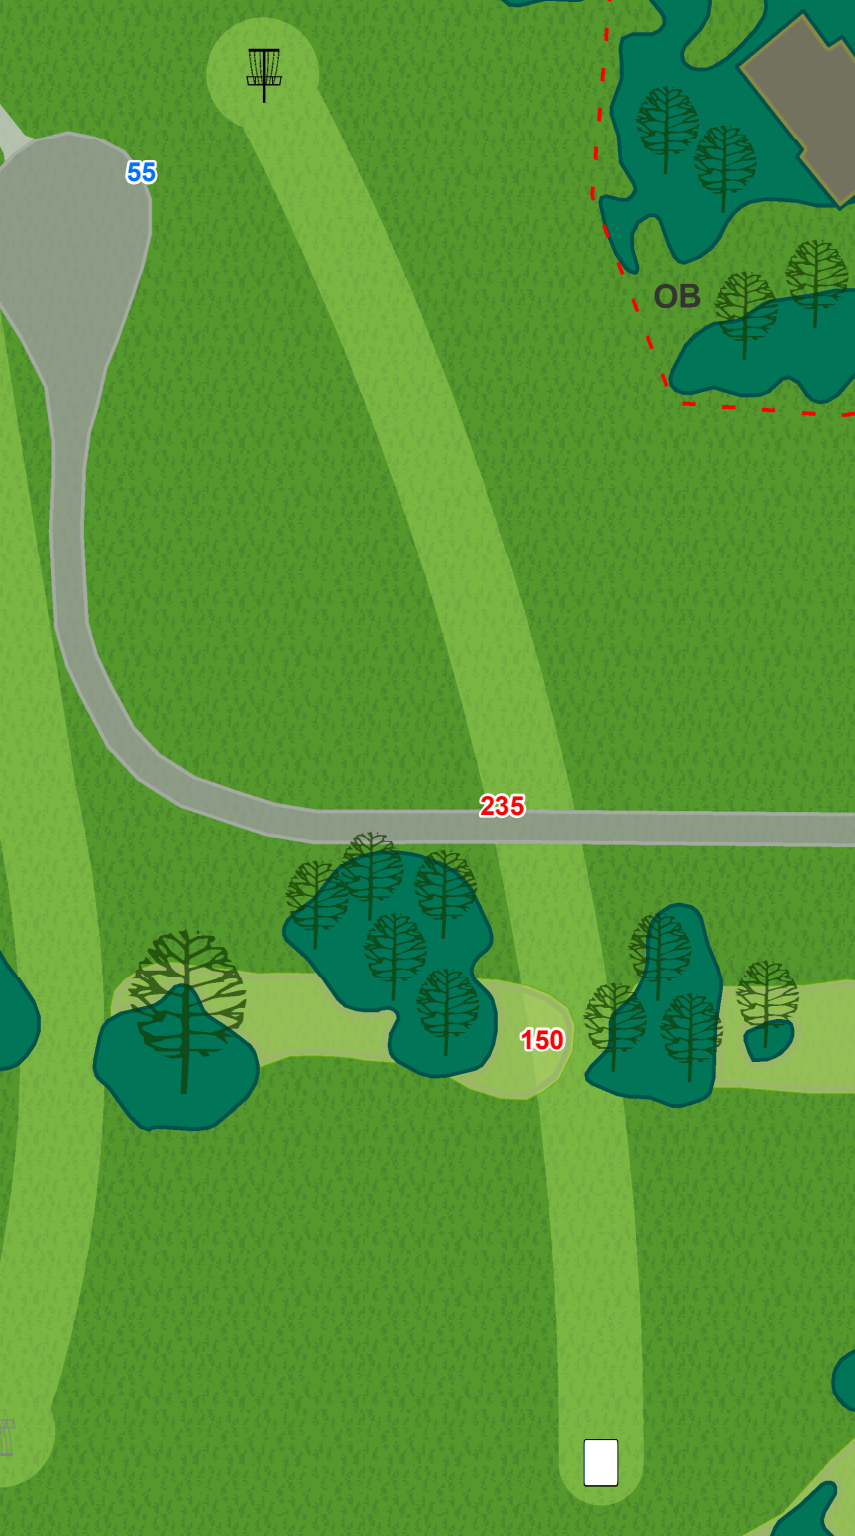

Lake Eureka

10

Par 4

522 ft

OB to the right in the residential yard. Gravel road is not OB.