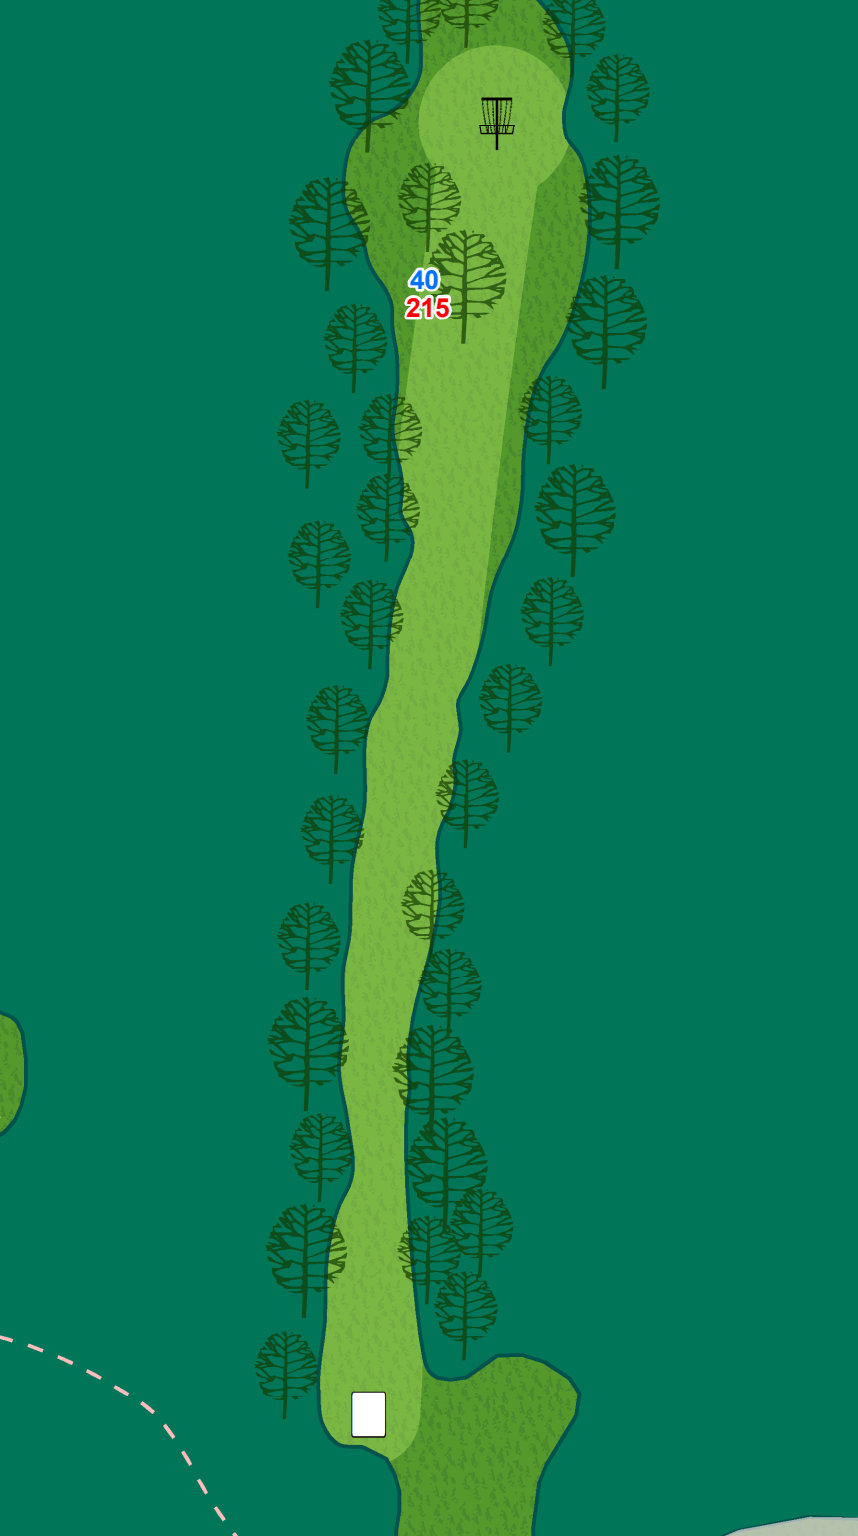

### 522 ft

OB to the right in the residential yard. Gravel road is not OB.

Lake Eureka

11

Par 3  
258 ft

Lake Eureka

12

Par 3  
228 ft