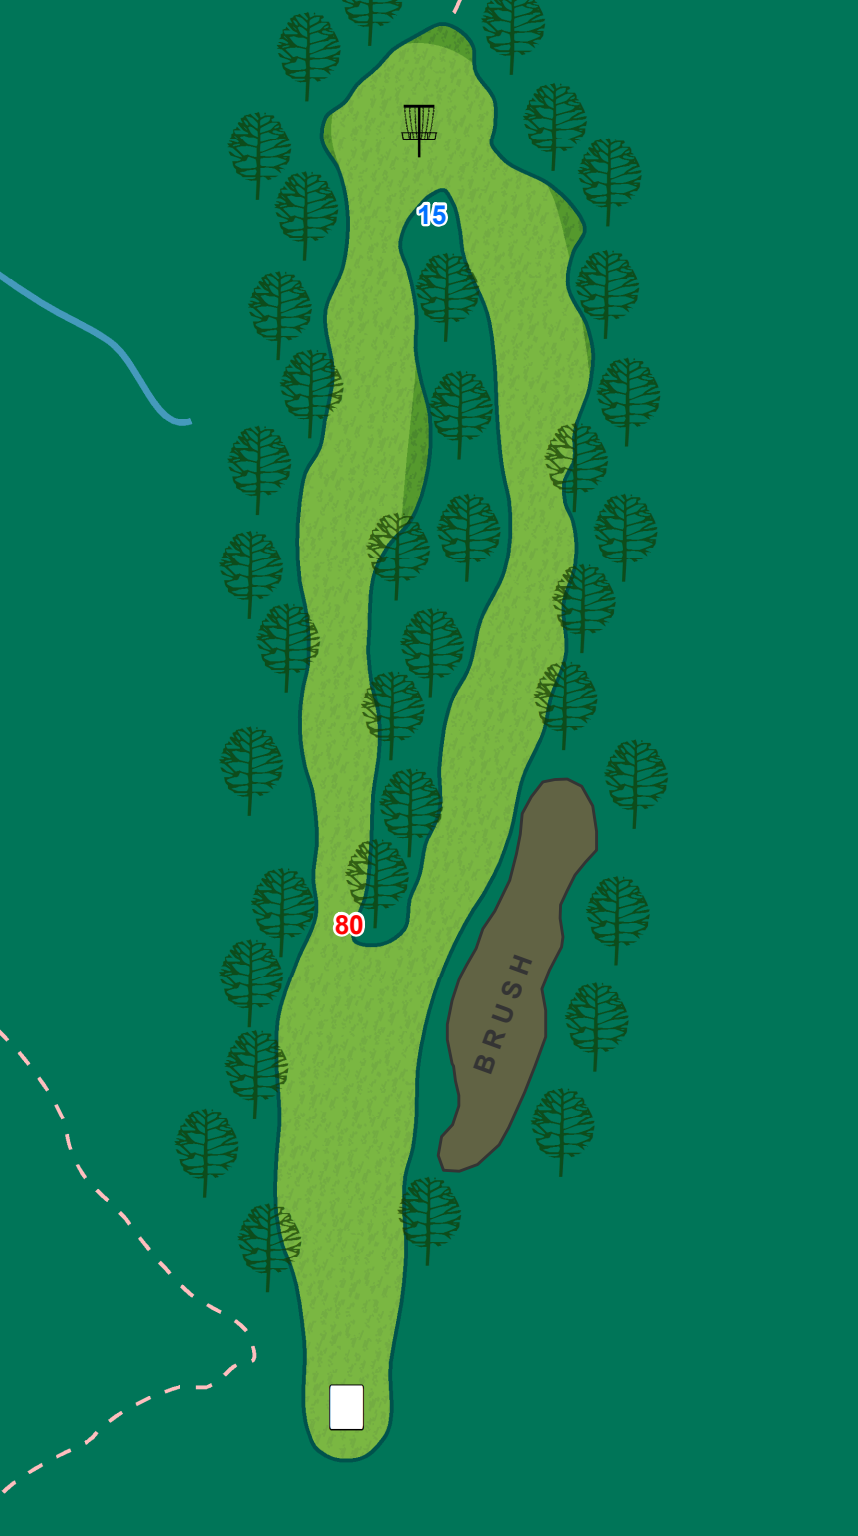

Lake Eureka

13

Par 3
225 ft