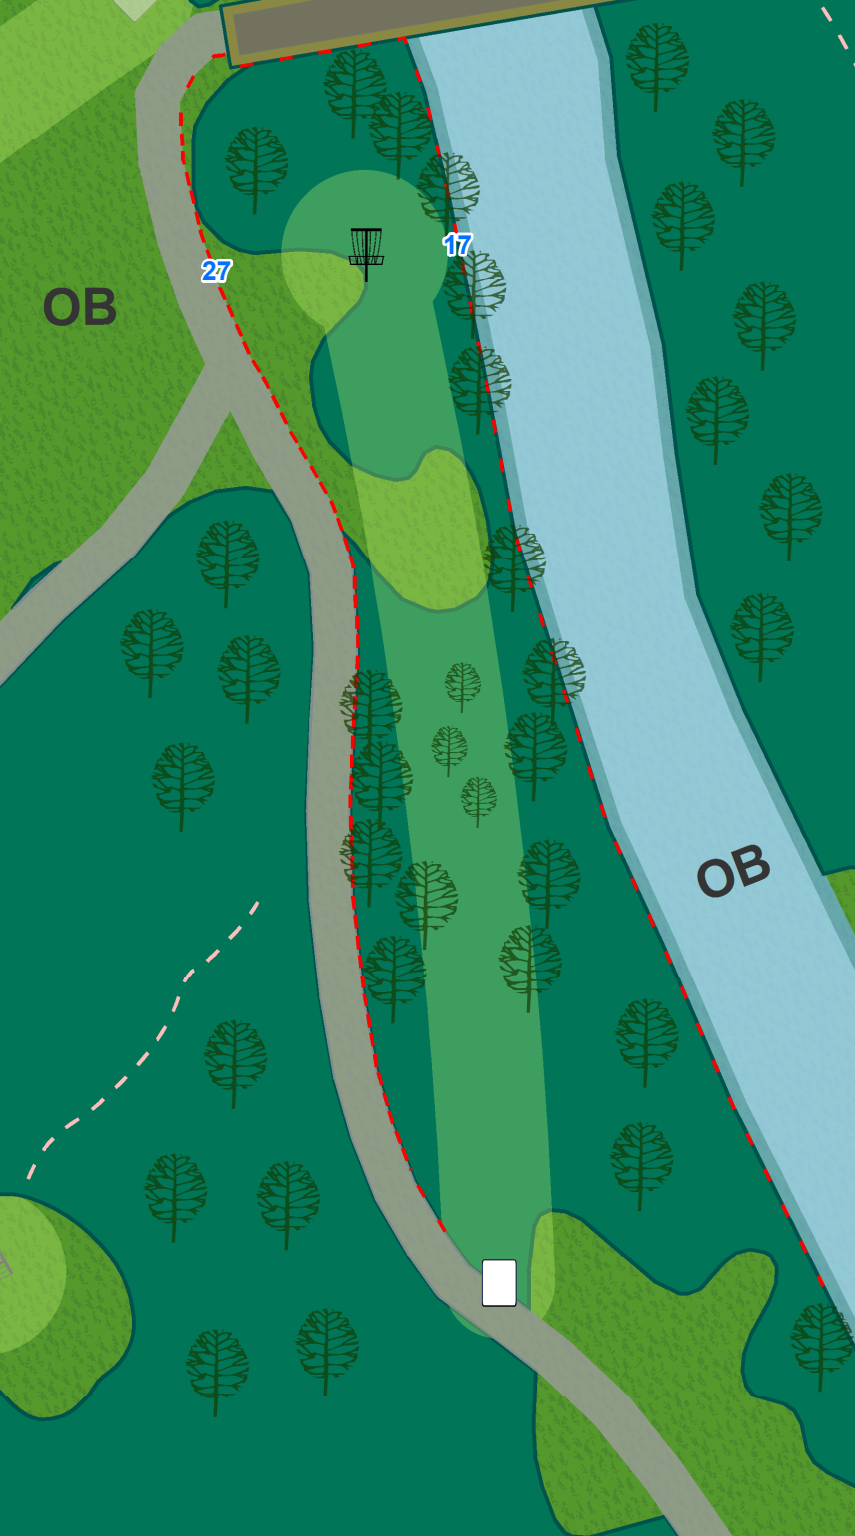

### 264 ft

OB on or over the walking path to the left.

## Lake Eureka

# Legend

Tee

Basket

— — Out of Bounds

**150** Distance From Tee

**25** Distance To Hole