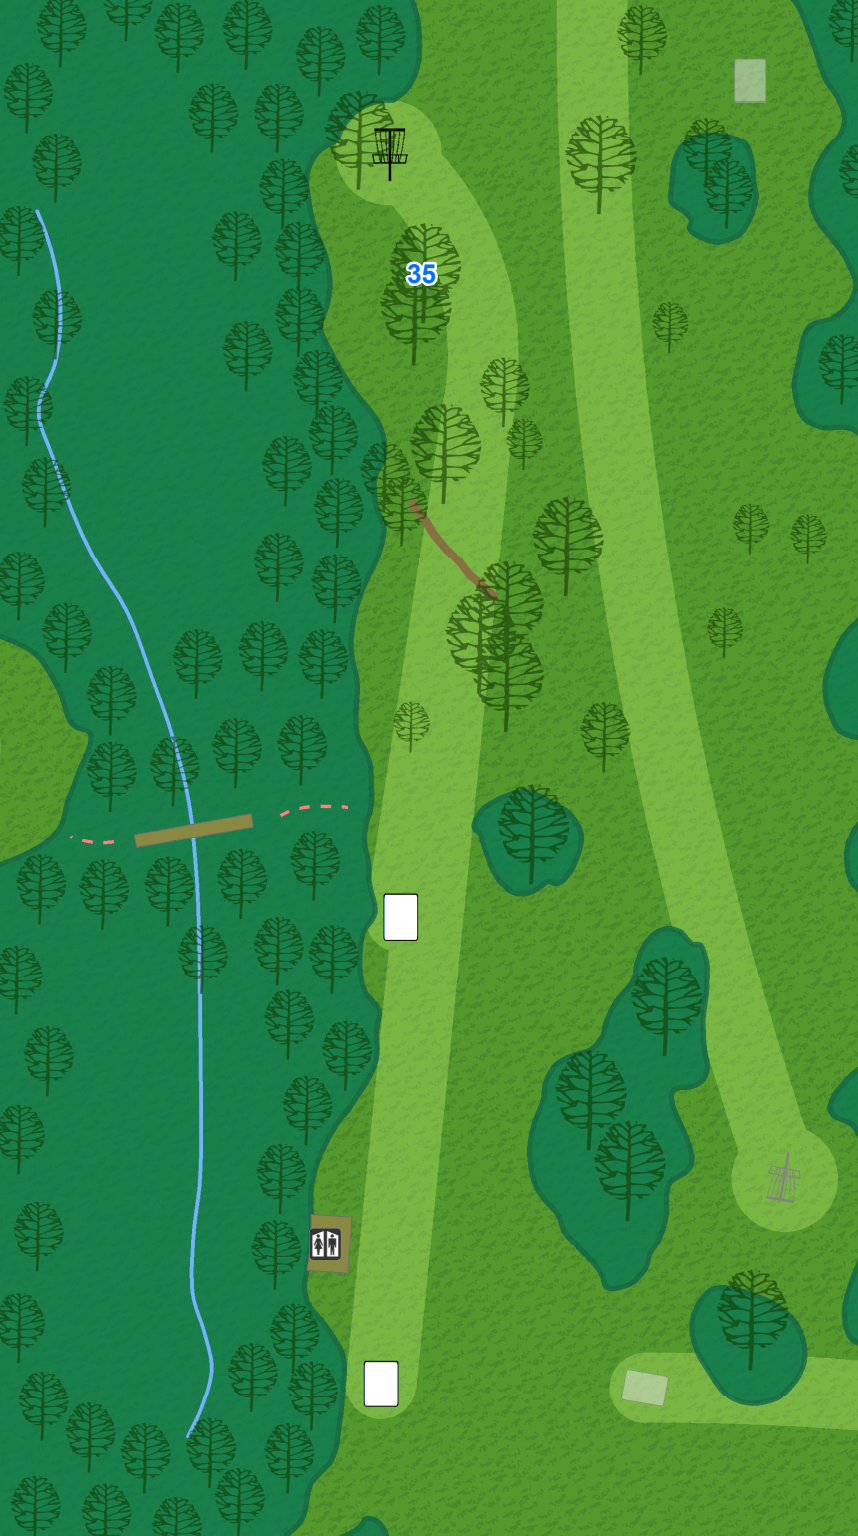

5

**Par 3
303 ft**

McNaughton Park

6

Par 3

Long - 380 ft - MA1/MA2
Short - 207 ft - MA3

**McNaughton
Park**

7

**Par 3
396 ft**

Lake to the left is
OB.

teepee

**McNaughton
Park**

8

**Par 3
276 ft**

Lake to the left is
OB.

**McNaughton
Park**