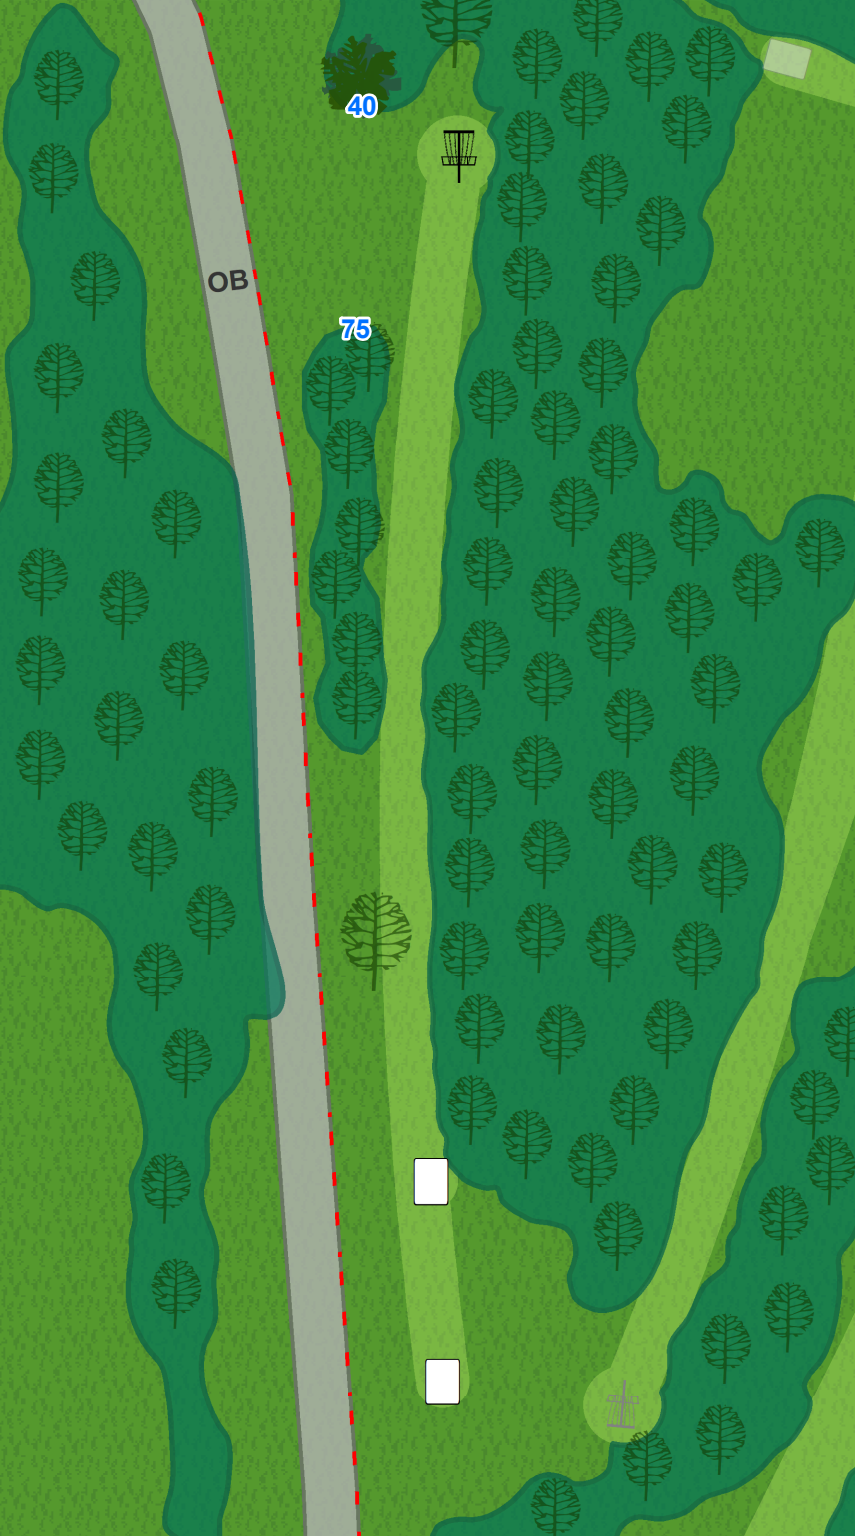

14

Par 4/3

Long - 453 ft - MA1/MA2
Short - 369 ft - MA3

**McNaughton
Park**

15

**Par 3
330 ft**

On or over road to
the right is OB.

McNaughton Park

16

Par 3

Long - 459 ft - MA1/MA2
Short - 381 ft - MA3

On or over road to the left is OB.

**McNaughton
Park**

17

Par 4

**Long - 625 ft - MA1/MA2
Short - 429 ft - MA3**

McNaughton Park

18

Par 4
849 ft

On or over road to the left is OB; lake to the right is OB.

Legend

Tee

Basket

— — Out of Bounds