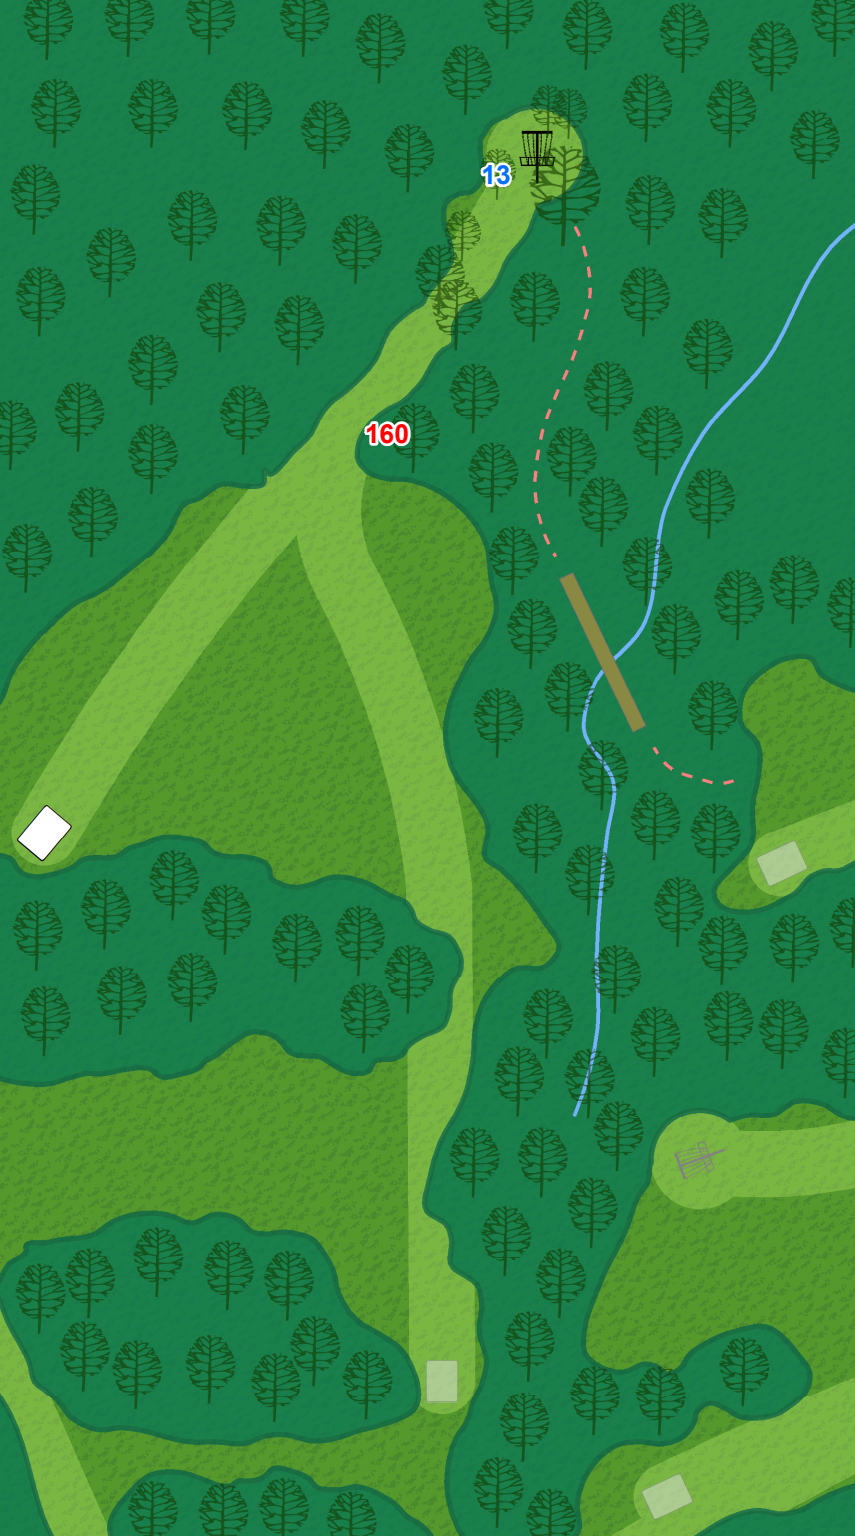

**Par 3
297 ft**

**McNaughton
Park**

12

**Par 3
252 ft**

**McNaughton
Park**

13

**Par 3
418 ft**

McNaughton Park

16

Par 3

Long - 459 ft - MA1/MA2
Short - 381 ft - MA3

On or over road to the left is OB.

**McNaughton
Park**

17

Par 4

**Long - 625 ft - MA1/MA2
Short - 429 ft - MA3**

McNaughton Park

18

Par 4
849 ft

On or over road to the left is OB; lake to the right is OB.

Legend

Tee

Basket

— — Out of Bounds