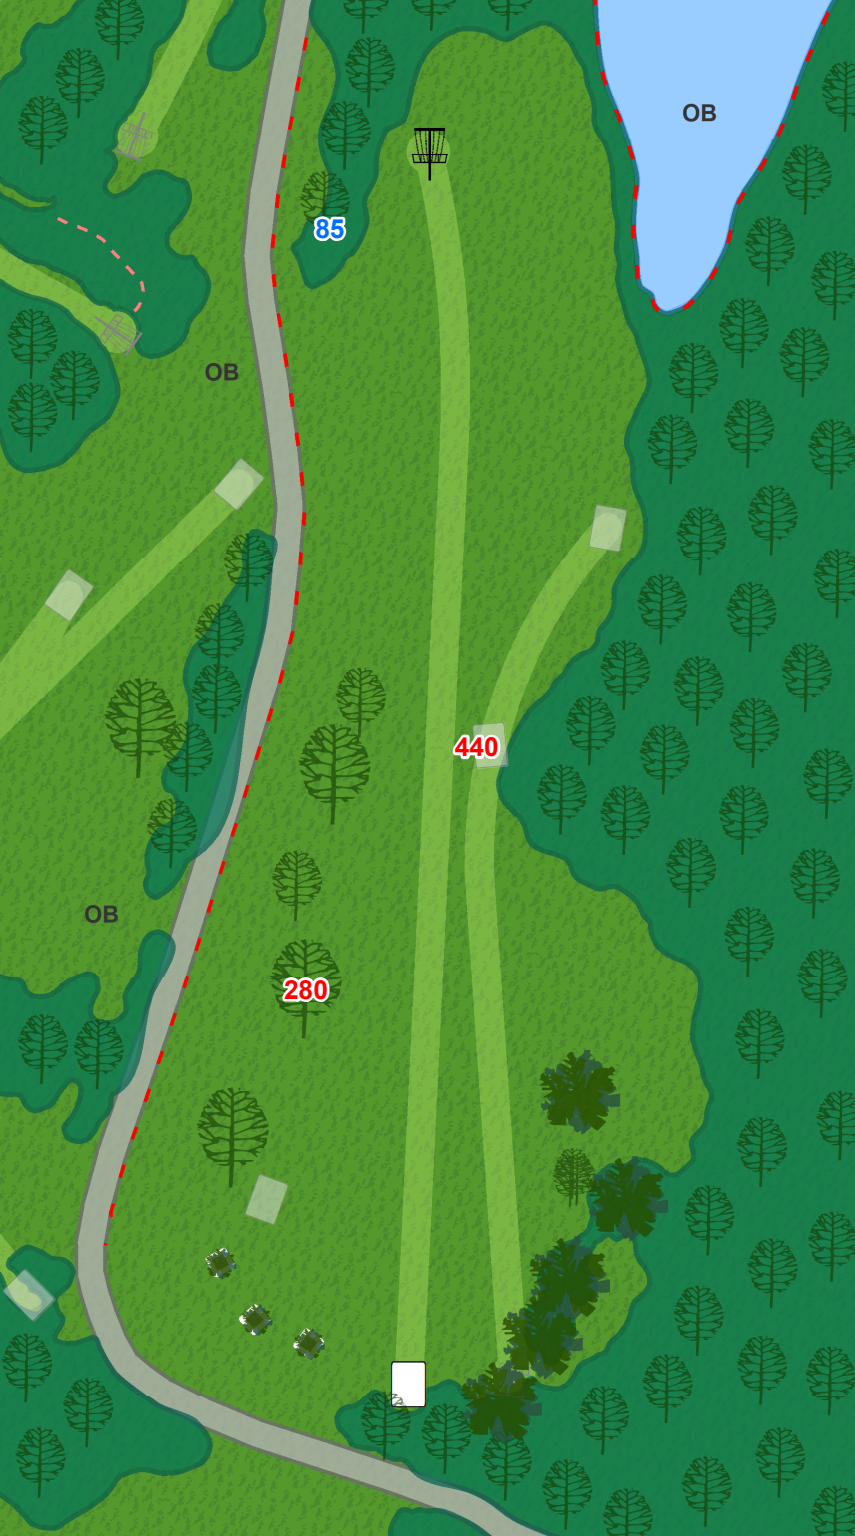

16

Par 3

Long - 459 ft - MA1/MA2
Short - 381 ft - MA3

On or over road to the left is OB.

**McNaughton
Park**

17

Par 4

**Long - 625 ft - MA1/MA2
Short - 429 ft - MA3**

McNaughton Park

18

Par 4
849 ft

On or over road to the left is OB; lake to the right is OB.

Legend

Tee

Basket

— — Out of Bounds

150 Distance From Tee

25 Distance To Hole