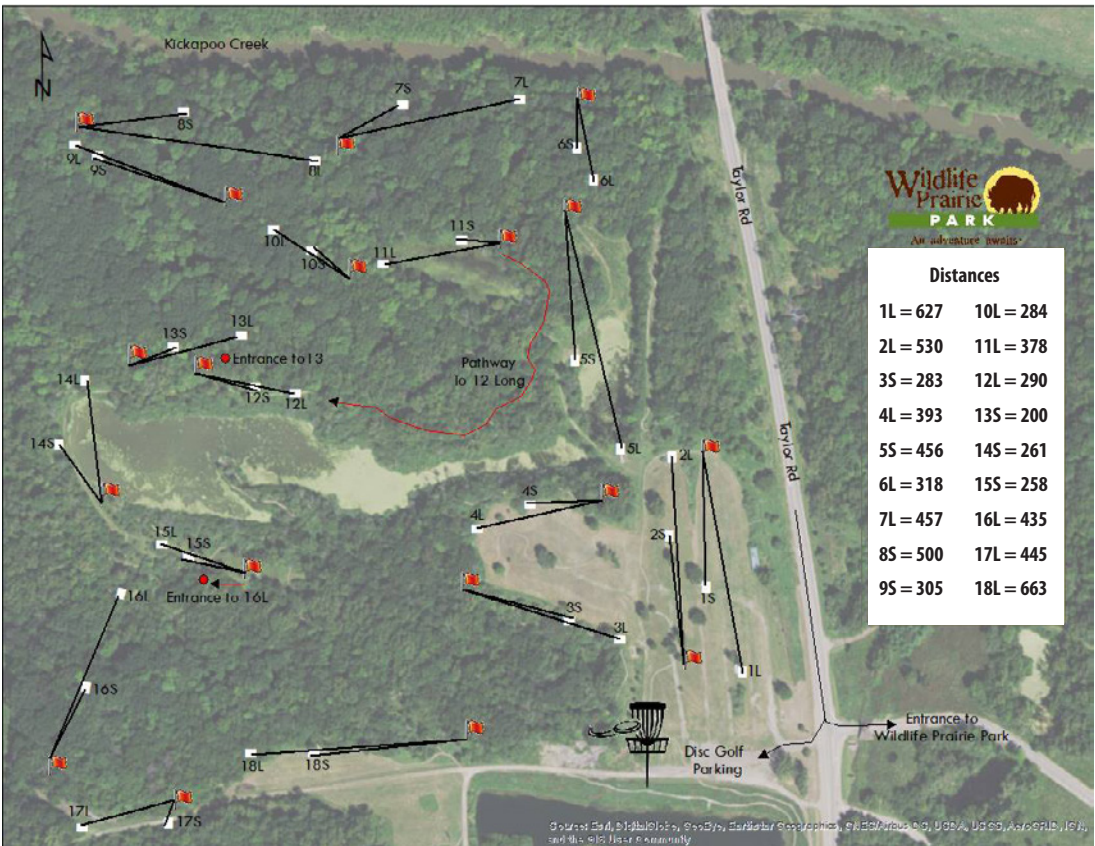

Wildlife Prairie Park Disc Golf Course

Wildlife Prairie Park Disc Golf Course

1

FOX FLING

PAR 4

EXECUTIVE

A

Wildlife Prairie Park Disc Golf Course

347 FT.

530 FT.

2

TOMA
"RED-TAILED"
HAWK

PAR 4

EXECUTIVE

B

Wildlife Prairie Park Disc Golf Course

PRAIRIE PARK PITCH

PAR 4

Surrounded by water is OB

Wildlife Prairie Park Disc Golf Course

8

**SMOKE IN
A HOLE**

500 FT.

PAR 4

18

FINAL PAW

PAR 4

453 FT.

663 FT.