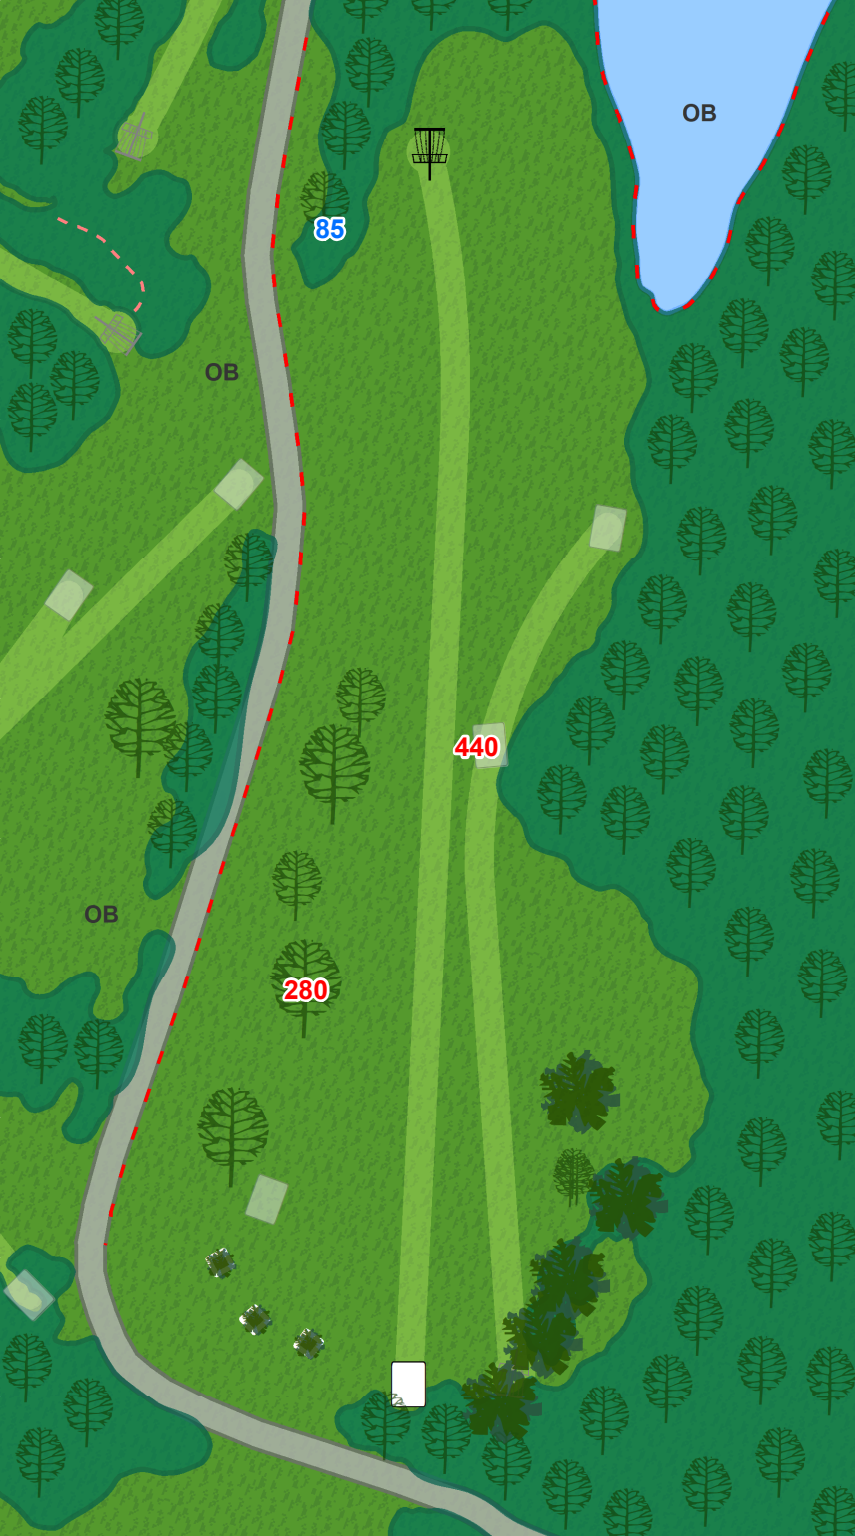

# 18

**Par 4**  
**849 ft**

On or over road to the left is OB; lake to the right is OB.

# Legend

Tee

Basket

— — Out of Bounds

**150** Distance From Tee

**25** Distance To Hole