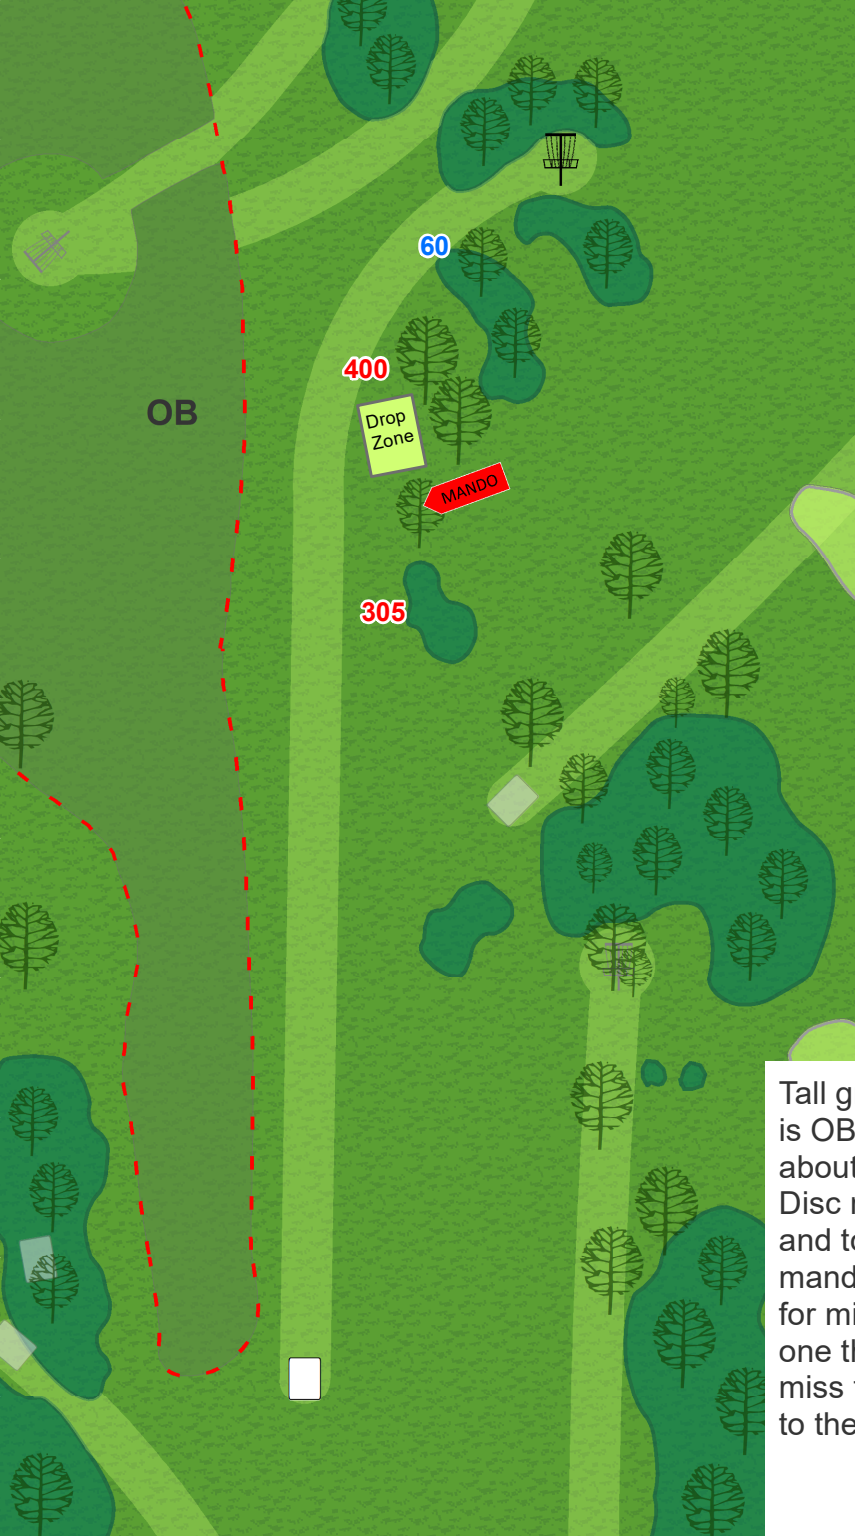

OB

Grove of trees left and ahead is OB. In/over the Tall Grass on left side of fairway is OB. Fence line and private property on right side of fairway is OB. Normal OB rules apply.

Sunset
Hills

15

Par 3
230 ft

Tall grass on the left side is OB. Mandatory tree about 325' from the tee. Disc must cross below and to the left of the mando tree. The penalty for missing the mando is one throw. Throws that miss the mando must go to the drop zone.