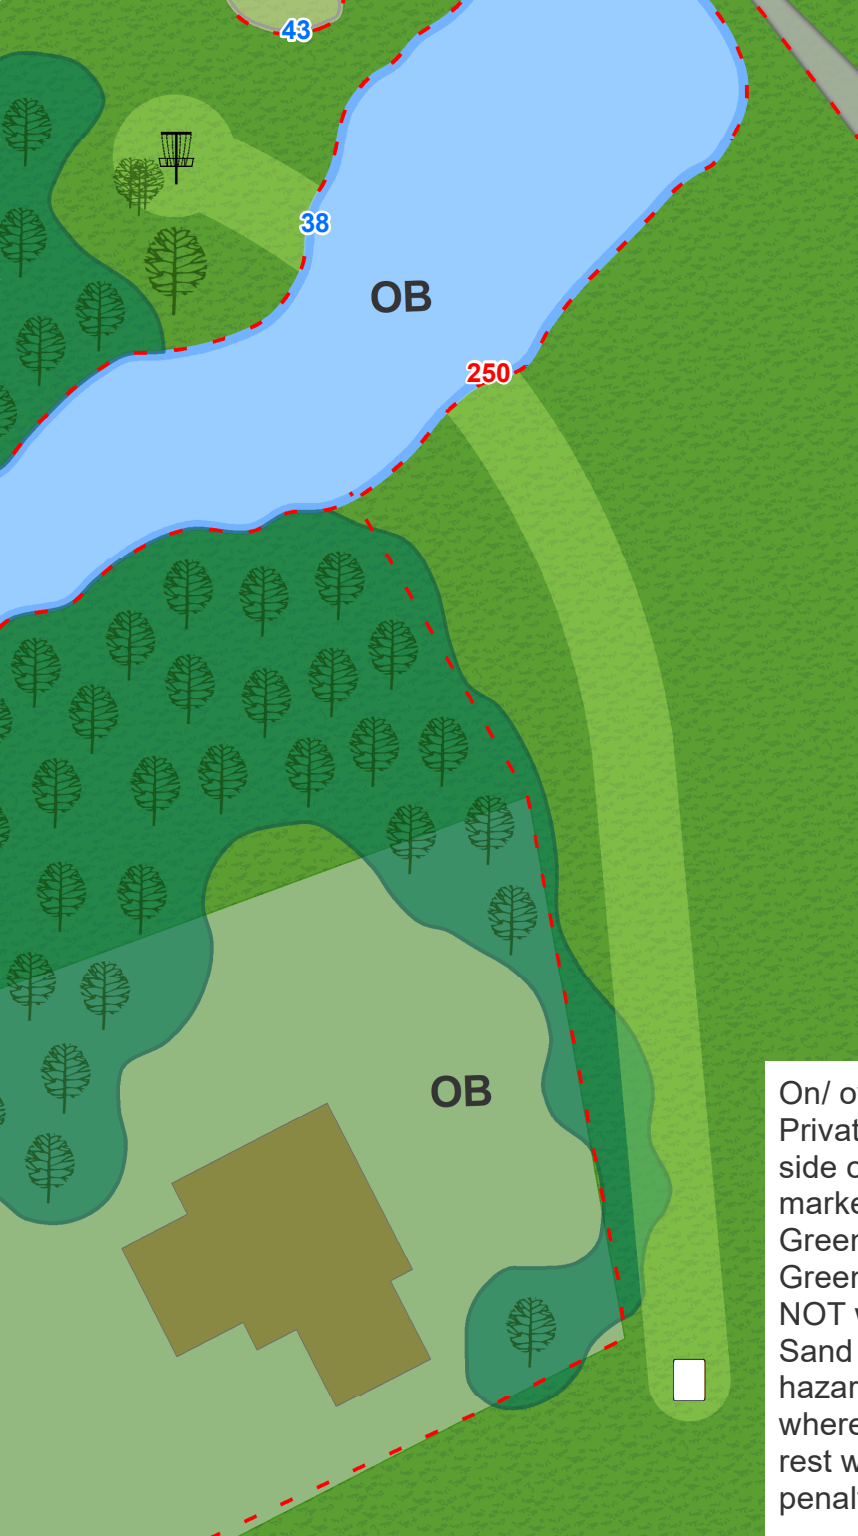

Sunset Hills

Disc Golf Course

Sunset Hills

1

Par 4

Blue **738 ft**

Red **636 ft**
(FPO/FP40/MP60)

Woods on left are OB where marked. Lake is OB. Over white fence on right side of fairway is OB. Golf Greens and Tee Boxes are OB.

Sunset Hills

3

Par 3
384 ft

On/over the cart path to the right is OB and golf green is OB. Sand traps will play as hazard rule. Play from where the disc comes to rest with a one stroke penalty.

Sunset Hills

4

Par 3 345 ft

On/ over cart path is OB. Private property on left side of fairway OB where marked by stakes. OB Green - WARNING: Green is OB. Please DO NOT walk on greens. Sand traps will play as hazard rule. Play from where the disc comes to rest with a one stroke penalty.

On/Over cart path is OB, until where marked at end of tree line, connecting to the 2nd cart path which becomes OB. Pond is OB. Golf Greens and Tee Boxes are OB. Back yards on left side are OB. Sand traps will play as hazard rule. Play from where the disc comes to rest with a one stroke penalty.