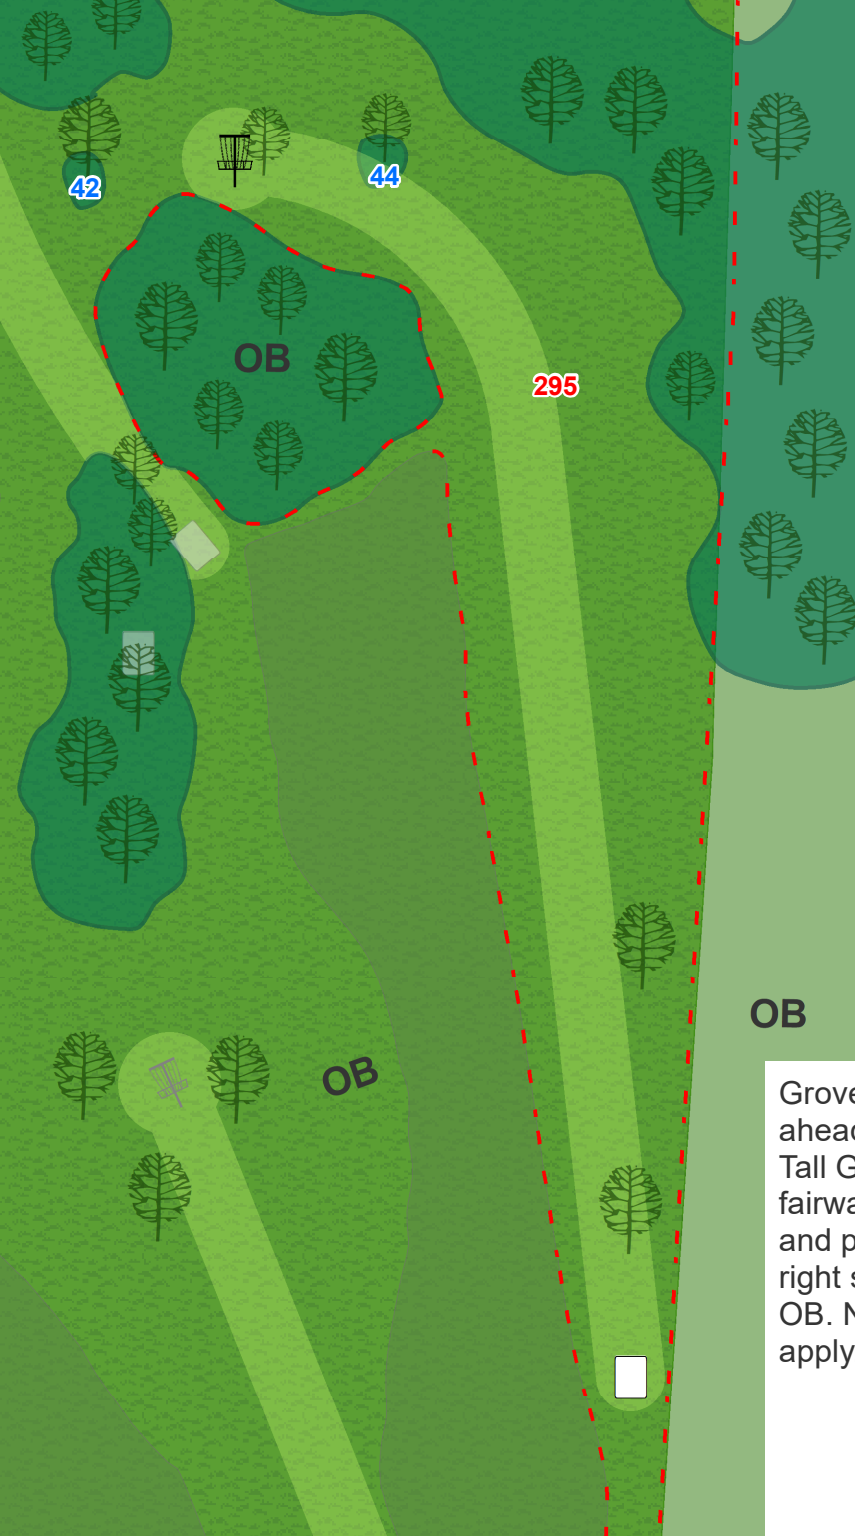

Sunset
Hills

13

Par 3
329 ft

In/Over tall grass on both sides of the fairway is OB. Over white fence line is private property, OB.

Sunset Hills

14

Par 3 / Par 4

410 ft

OB

Grove of trees left and ahead is OB. In/over the Tall Grass on left side of fairway is OB. Fence line and private property on right side of fairway is OB. Normal OB rules apply.

Sunset
Hills

15

Par 3
230 ft

Tall grass on the left side is OB. Mandatory tree about 325' from the tee. Disc must cross below and to the left of the mando tree. The penalty for missing the mando is one throw. Throws that miss the mando must go to the drop zone.