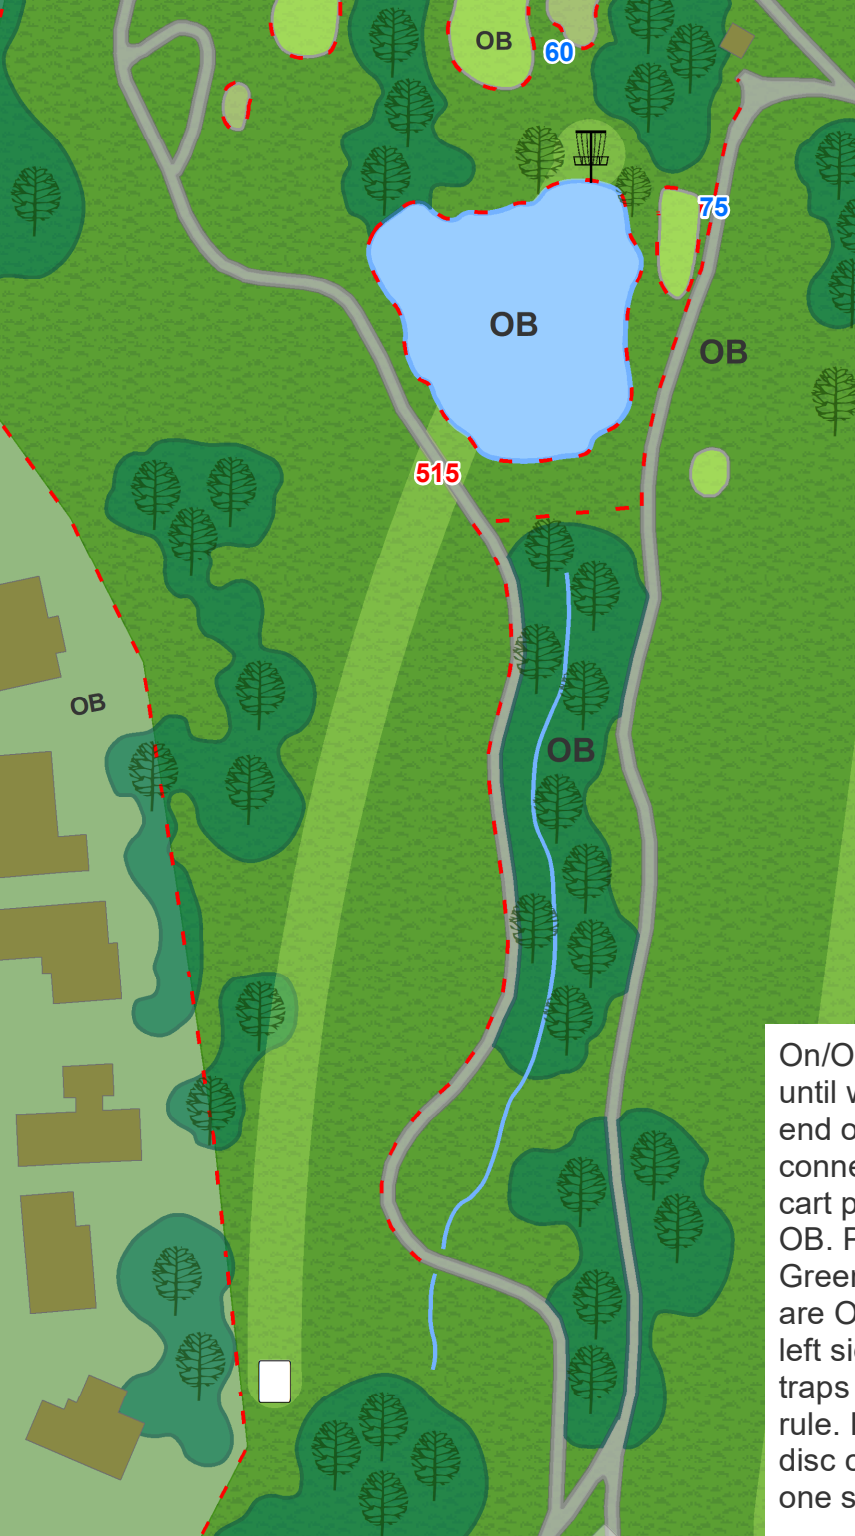

4

Par 3 345 ft

On/ over cart path is OB. Private property on left side of fairway OB where marked by stakes. OB Green - WARNING: Green is OB. Please DO NOT walk on greens. Sand traps will play as hazard rule. Play from where the disc comes to rest with a one stroke penalty.

**Sunset
Hills**

5

**Par 3
246 ft**

Water OB. Golf Greens
and Tee Boxes OB.

Sunset Hills

6

Par 4 / Par 5

712 ft

On/Over cart path is OB, until where marked at end of tree line, connecting to the 2nd cart path which becomes OB. Pond is OB. Golf Greens and Tee Boxes are OB. Back yards on left side are OB. Sand traps will play as hazard rule. Play from where the disc comes to rest with a one stroke penalty.