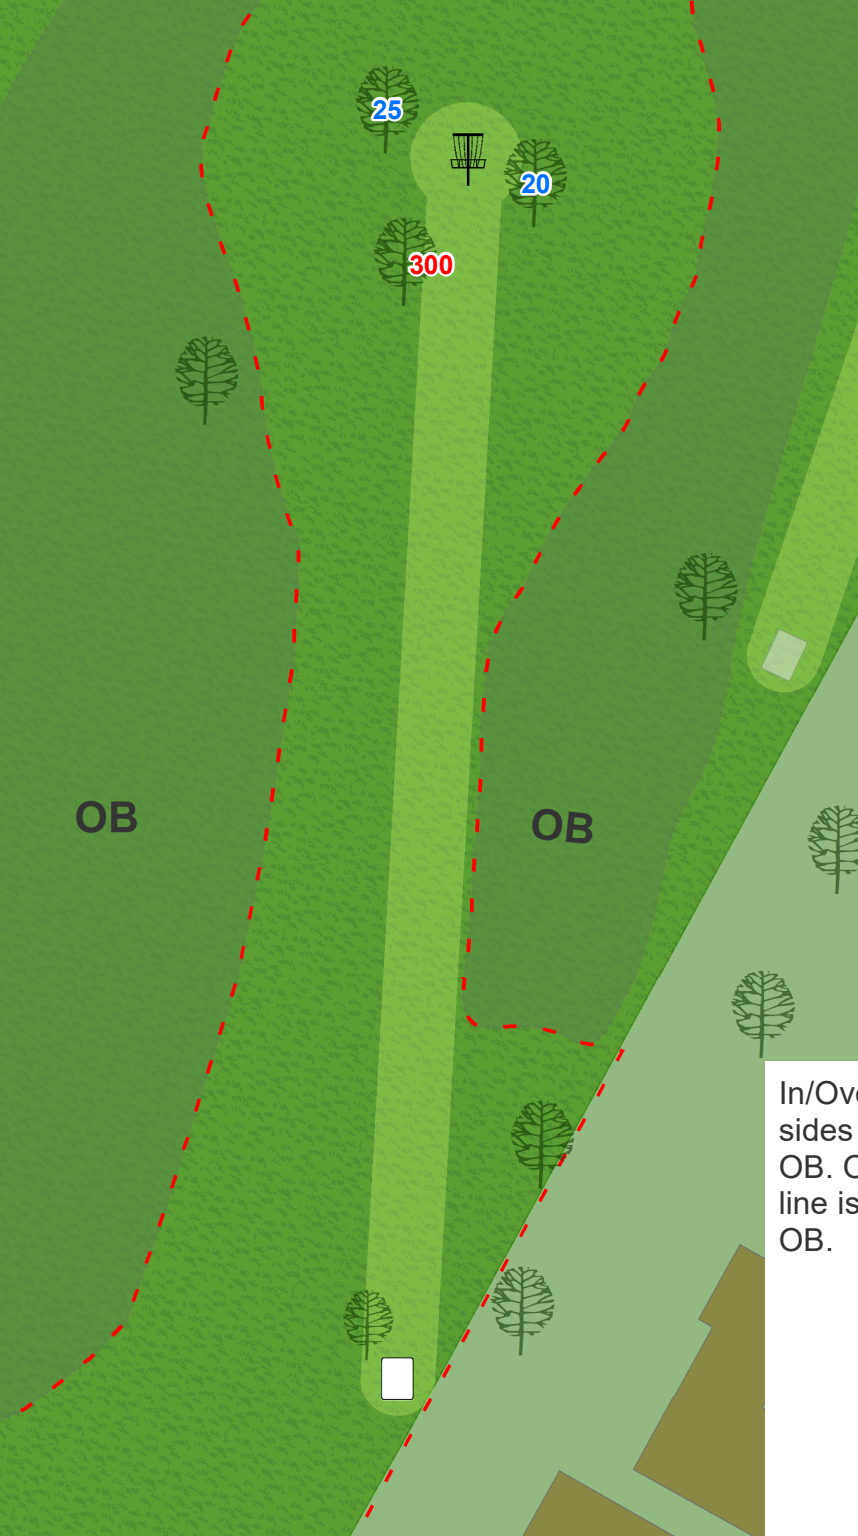

Sunset
Hills

13

Par 3
329 ft

In/Over tall grass on both sides of the fairway is OB. Over white fence line is private property, OB.