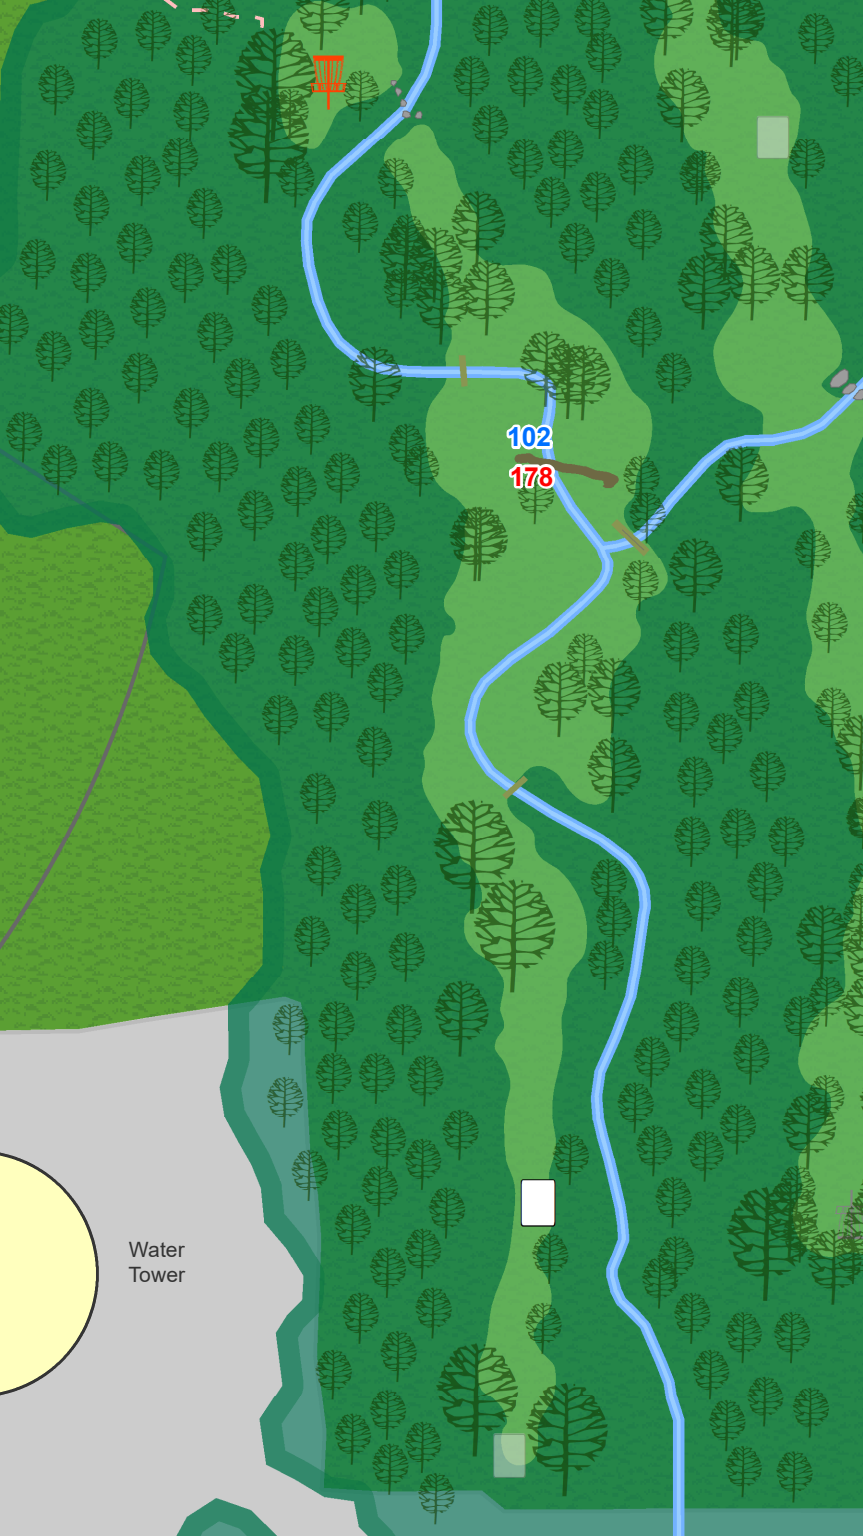

Westwood Park Disc Golf Course "Megiddo"

**Westwood
Park
"Megiddo"**

1

**Par 3
258 ft**

Water is casual.

**Westwood
Park
"Megiddo"**

2

**Par 3
276 ft**

Water is casual.

**Westwood
Park
"Megiddo"**

3

**Par 3
219 ft**

Water is casual.

**Westwood
Park
"Megiddo"**

4

**Par 4
405 ft**

**Alternate
Par 3
250 ft**

Water is casual.

Alternate pin to
be used in
inclement
weather

25

78
262

**Westwood
Park
"Megiddo"**

5

**Par 3
315 ft**

Legend

Tee

Basket

— — Out of Bounds

150 Distance From Tee

25 Distance To Hole