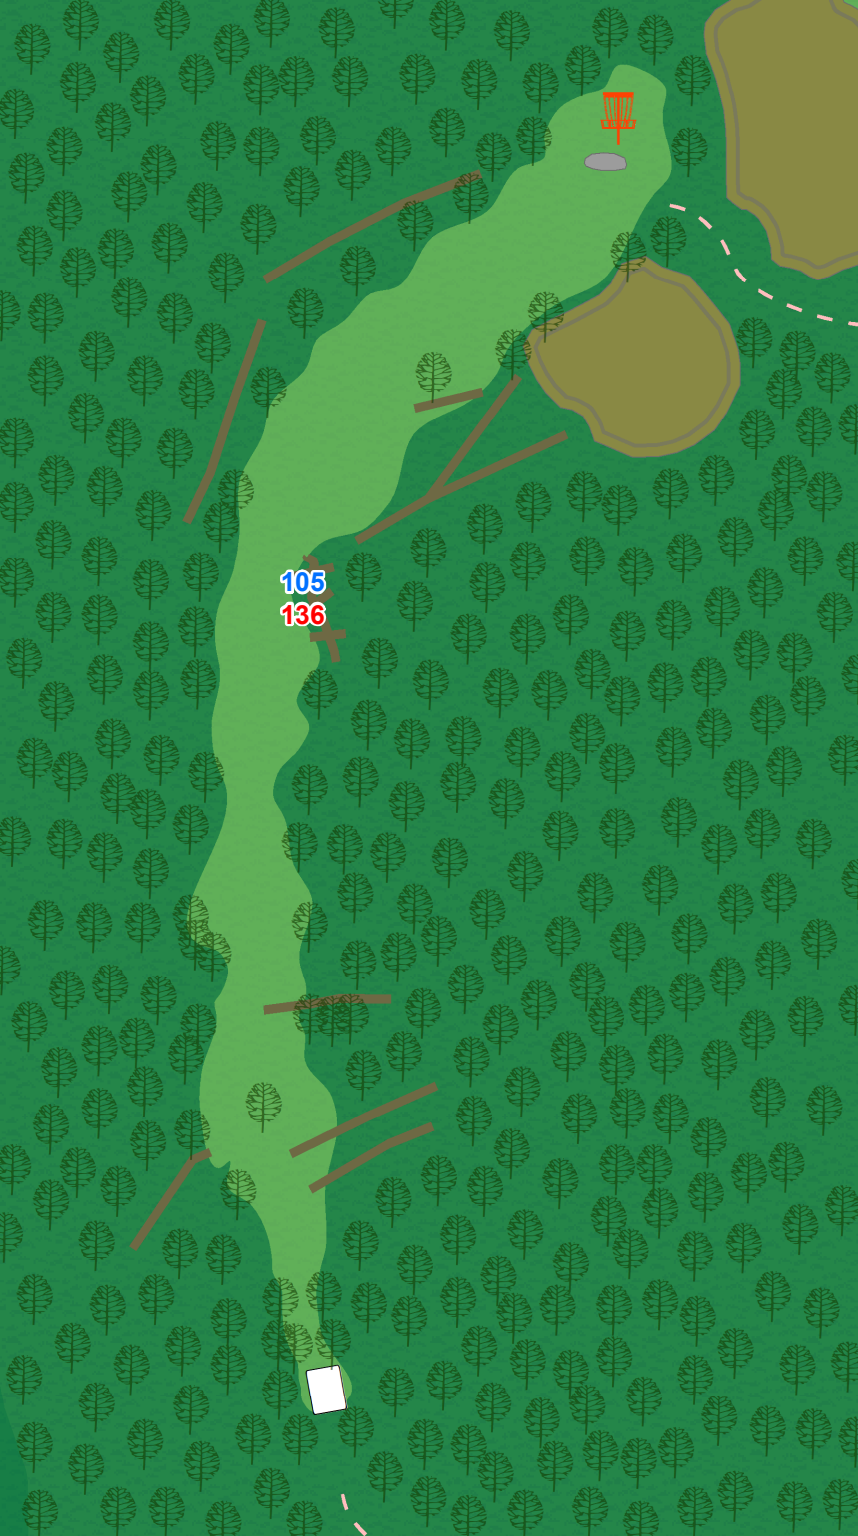

**Alternate
Par 3
250 ft**

Water is casual.

Alternate pin to
be used in
inclement
weather

25

78
262

**Westwood
Park
"Megiddo"**

5

**Par 3
315 ft**

**Westwood
Park
"Megiddo"**

6

**Par 3
186 ft**

Water is casual.

**Westwood
Park
"Megiddo"**

7

**Par 3
294 ft**

**Westwood
Park
"Megiddo"**

9

**Par 3
228 ft**

**Westwood
Park
"Megiddo"**

10

**Par 3
294 ft**

**Westwood
Park
"Megiddo"**

11

**Par 3
387 ft**

OB left of rope line on left hand side that borders the creek. Water is casual everywhere else.

**Westwood
Park
"Megiddo"**

12

**Par 4
444 ft**

OB over fence
to the left; water
is casual.

OB

211
242

**Westwood
Park
"Megiddo"**