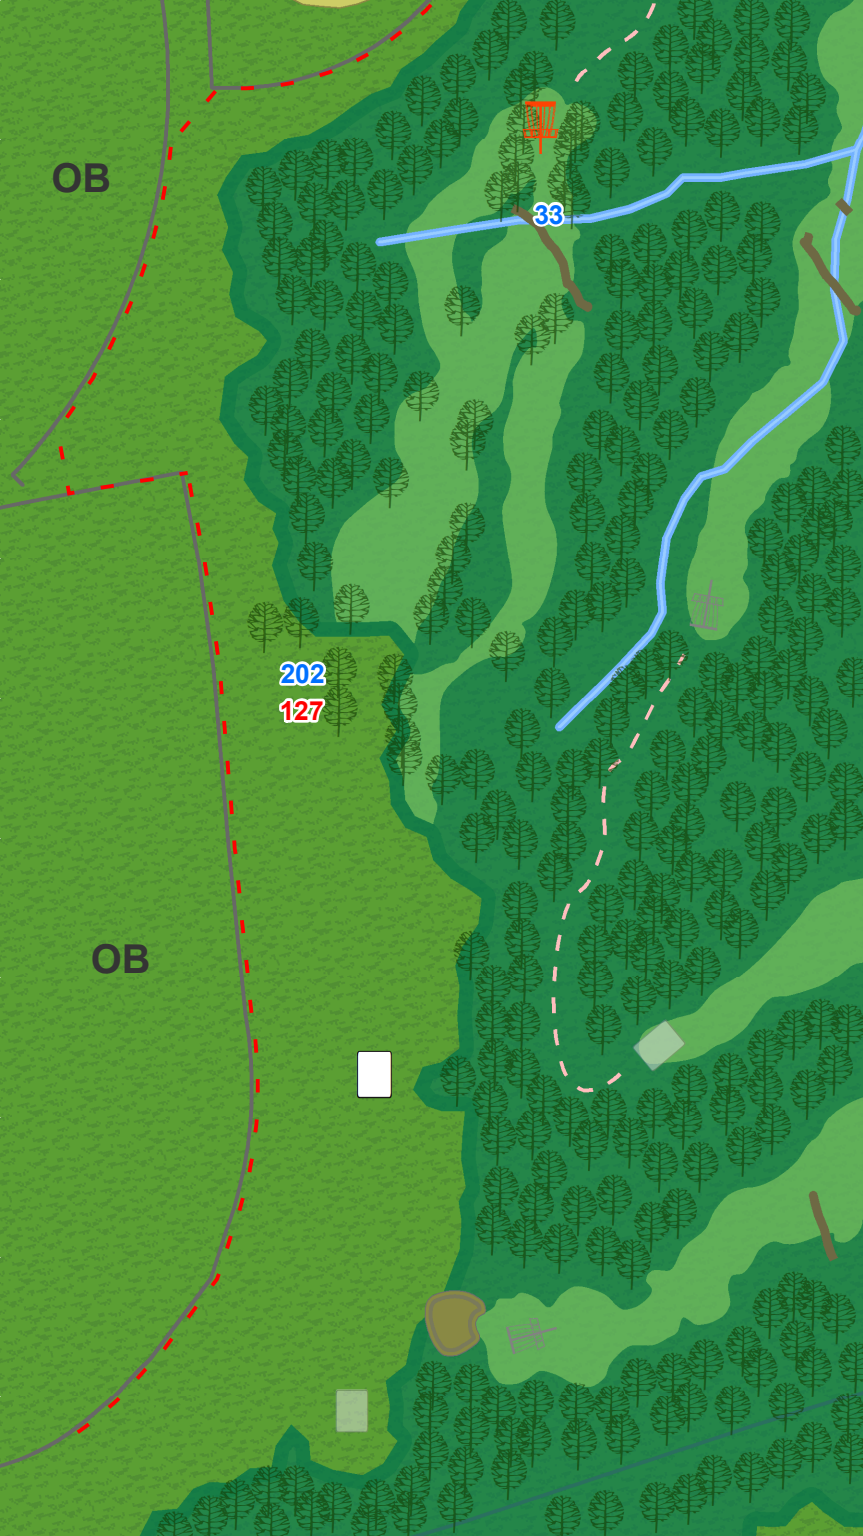

OB left of rope line on left hand side that borders the creek. Water is casual everywhere else.

**Westwood
Park
"Megiddo"**

12

**Par 4
444 ft**

OB over fence
to the left; water
is casual.

OB

211
242

**Westwood
Park
"Megiddo"**

13

**Par 3
330 ft**

OB over fence
to the left; water
is casual.

**Westwood
Park
"Megiddo"**

14

**Par 3
287 ft**

Water is casual.

**Westwood
Park
"Megiddo"**