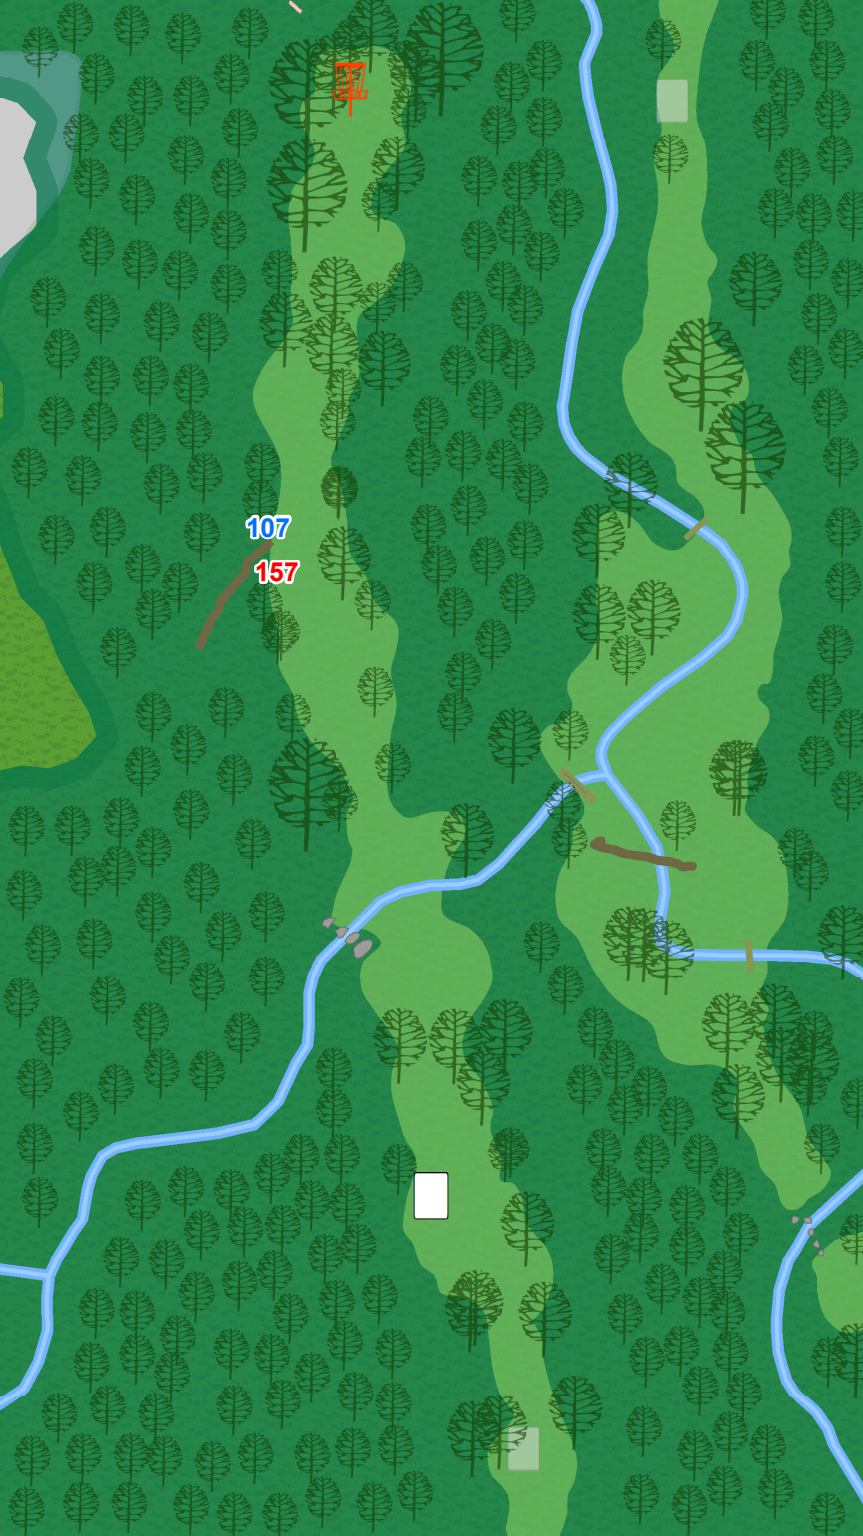

Westwood Park Disc Golf Course "Megiddo"

**Westwood
Park
"Megiddo"**

1

**Par 3
258 ft**

Water is casual.

**Westwood
Park
"Megiddo"**

2

**Par 3
276 ft**

Water is casual.

**Westwood
Park
"Megiddo"**

3

**Par 3
219 ft**

Water is casual.

**Westwood
Park
"Megiddo"**

4

**Par 4
405 ft**

**Alternate
Par 3
250 ft**

Water is casual.

Alternate pin to
be used in
inclement
weather

25

78
262

**Westwood
Park
"Megiddo"**

5

**Par 3
315 ft**

Legend

Tee

Basket

— — Out of Bounds

150 Distance From Tee

25 Distance To Hole