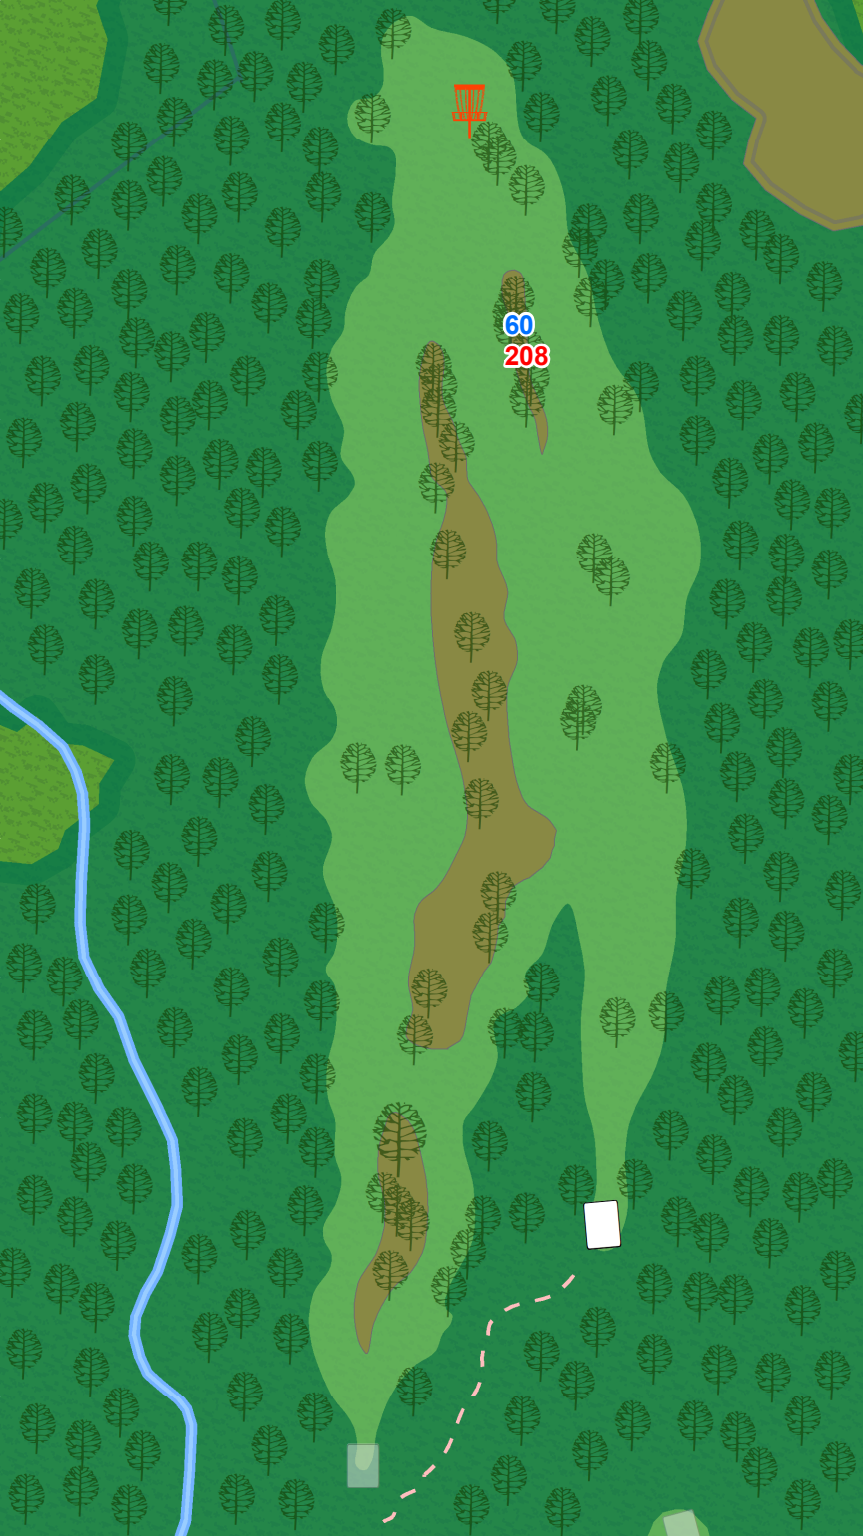

Water is casual.

**Westwood
Park
"Megiddo"**

3

**Par 3
219 ft**

Water is casual.

**Westwood
Park
"Megiddo"**

4

**Par 4
405 ft**

**Alternate
Par 3
250 ft**

Water is casual.

Alternate pin to
be used in
inclement
weather

25

78
262

**Westwood
Park
"Megiddo"**

5

**Par 3
315 ft**

**Westwood
Park
"Megiddo"**

6

**Par 3
186 ft**

Water is casual.

**Westwood
Park
"Megiddo"**

7

**Par 3
294 ft**

**Westwood
Park
"Megiddo"**

OB left of rope line on left hand side that borders the creek. Water is casual everywhere else.

**Westwood
Park
"Megiddo"**

12

**Par 4
444 ft**

OB over fence
to the left; water
is casual.

OB

211
242

**Westwood
Park
"Megiddo"**