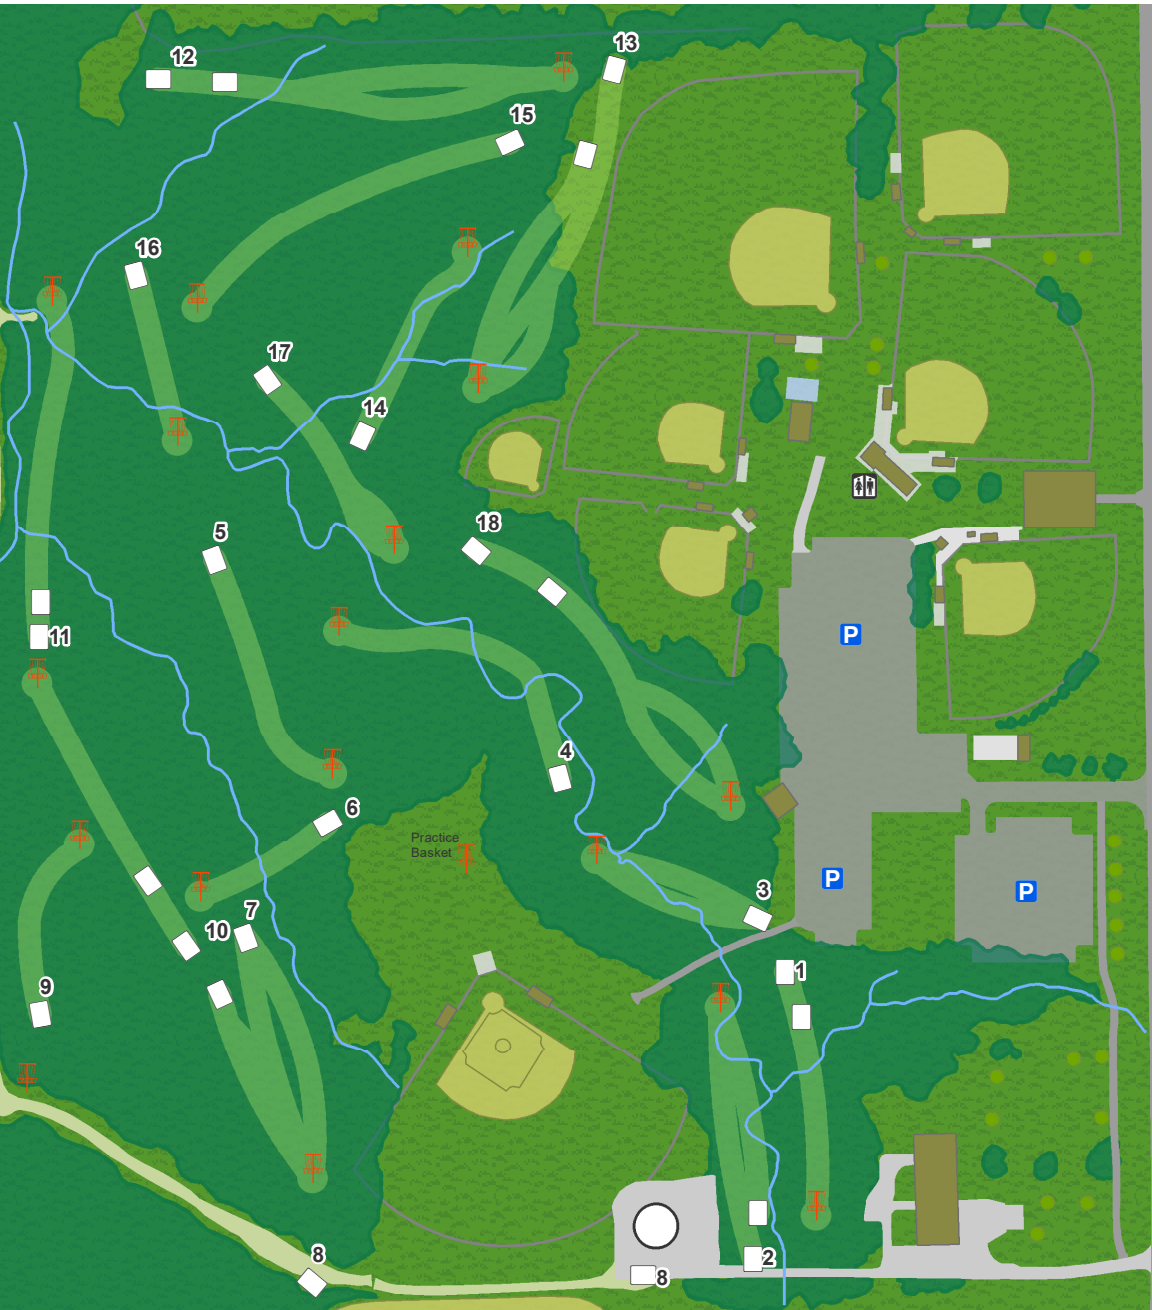

Westwood Park Disc Golf Course "Megiddo"

**Westwood
Park
"Megiddo"**

1

**Par 3
258 ft**

Water is casual.

**Westwood
Park
"Megiddo"**

2

**Par 3
276 ft**

Water is casual.

**Westwood
Park
"Megiddo"**

3

**Par 3
219 ft**

Water is casual.

**Westwood
Park
"Megiddo"**

4

**Par 4
405 ft**

**Alternate
Par 3
250 ft**

Water is casual.

Alternate pin to
be used in
inclement
weather

25

78
262

**Westwood
Park
"Megiddo"**

5

**Par 3
315 ft**

Legend

Tee

Basket

— — Out of Bounds

150 Distance From Tee

25 Distance To Hole