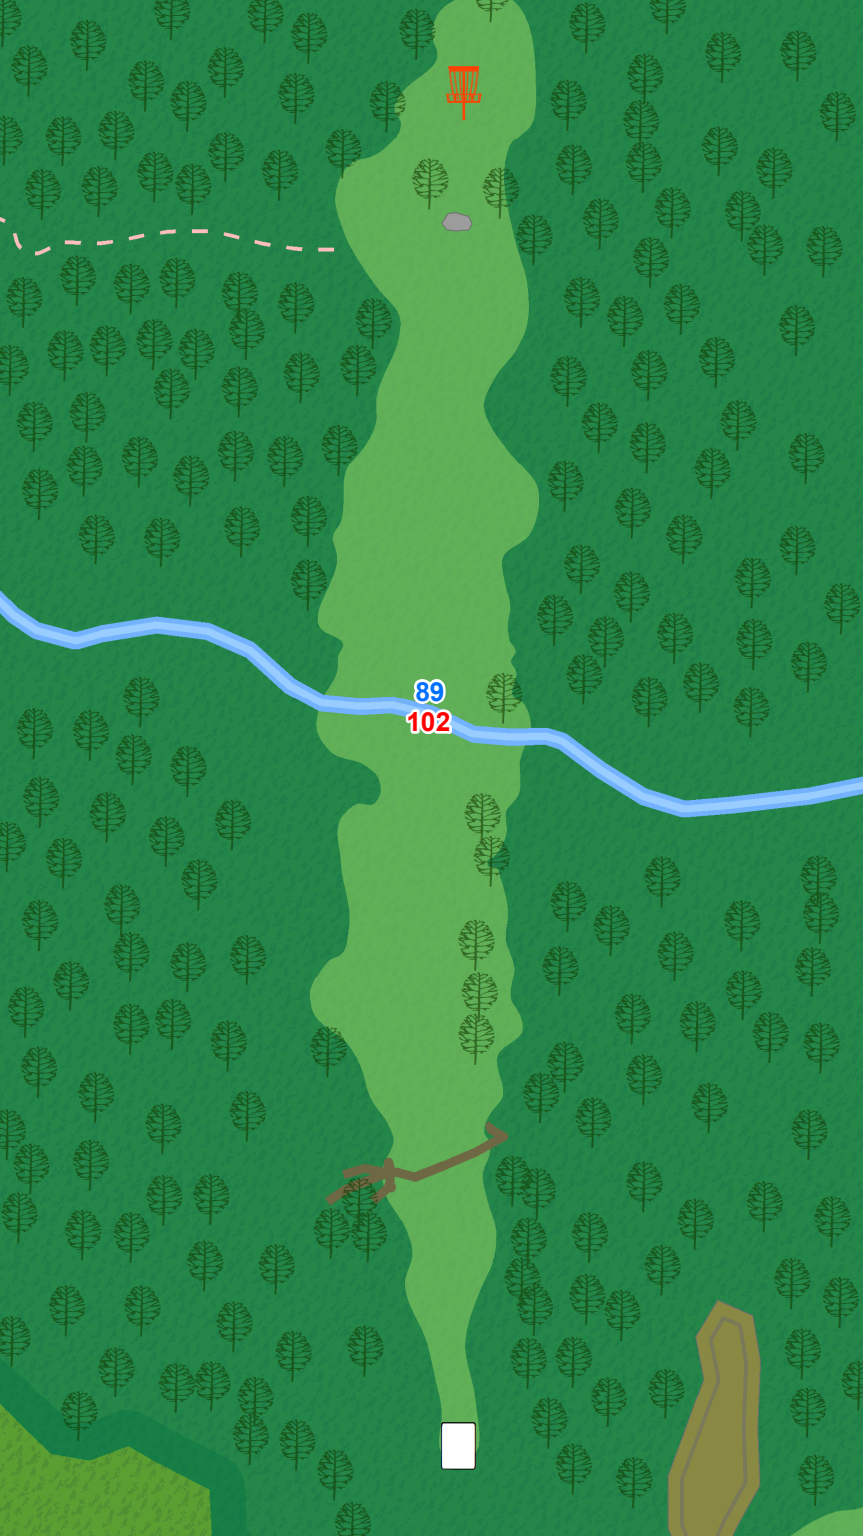

Water is casual.

**Westwood
Park
"Megiddo"**

3

**Par 3
219 ft**

Water is casual.

**Westwood
Park
"Megiddo"**

4

**Par 4
405 ft**

**Alternate
Par 3
250 ft**

Water is casual.

Alternate pin to
be used in
inclement
weather

25

78
262

**Westwood
Park
"Megiddo"**

5

**Par 3
315 ft**

**Westwood
Park
"Megiddo"**

6

**Par 3
186 ft**

Water is casual.

**Westwood
Park
"Megiddo"**

7

**Par 3
294 ft**

**Westwood
Park
"Megiddo"**

OB left of rope line on left hand side that borders the creek. Water is casual everywhere else.

**Westwood
Park
"Megiddo"**

12

**Par 4
444 ft**

OB over fence
to the left; water
is casual.

OB

211
242

**Westwood
Park
"Megiddo"**