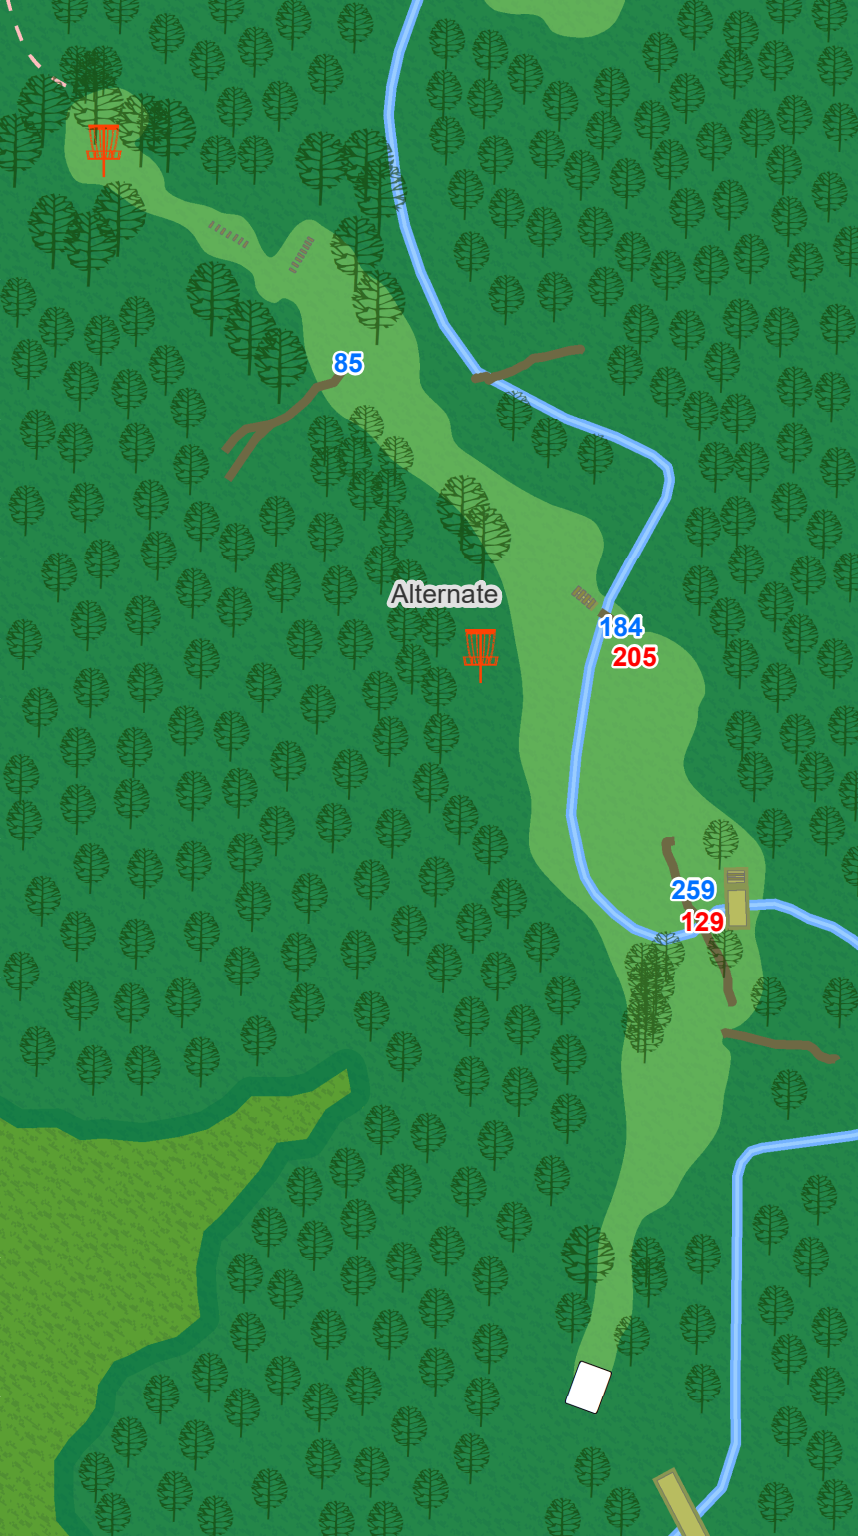

Westwood Park Disc Golf Course "Megiddo"

**Westwood
Park
"Megiddo"**

1

**Par 3
258 ft**

Water is casual.

**Westwood
Park
"Megiddo"**

2

**Par 3
276 ft**

Water is casual.

**Westwood
Park
"Megiddo"**

3

**Par 3
219 ft**

Water is casual.

**Westwood
Park
"Megiddo"**

4

**Par 4
405 ft**

**Alternate
Par 3
250 ft**

Water is casual.

Alternate pin to
be used in
inclement
weather

25

78
262

**Westwood
Park
"Megiddo"**

5

**Par 3
315 ft**

Legend

Tee

Basket

— — Out of Bounds

150 Distance From Tee

25 Distance To Hole