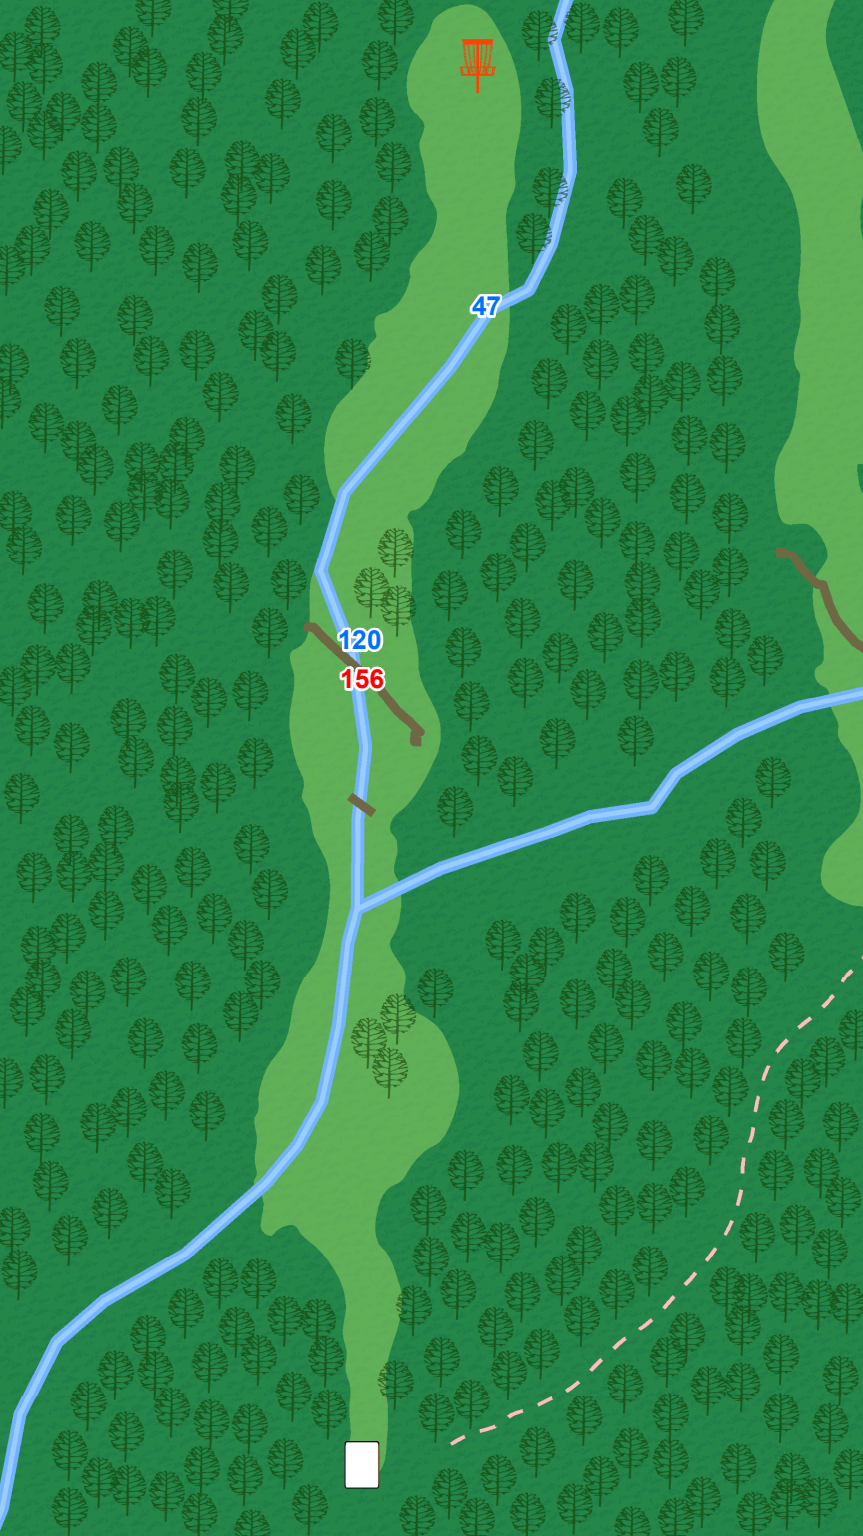

OB left of rope line on left hand side that borders the creek. Water is casual everywhere else.

**Westwood
Park
"Megiddo"**

12

**Par 4
444 ft**

OB over fence
to the left; water
is casual.

OB

211
242

**Westwood
Park
"Megiddo"**

13

**Par 3
330 ft**

OB over fence
to the left; water
is casual.

**Westwood
Park
"Megiddo"**

14

**Par 3
287 ft**

Water is casual.

**Westwood
Park
"Megiddo"**

Legend

Tee

Basket

— — Out of Bounds

150 Distance From Tee

25 Distance To Hole