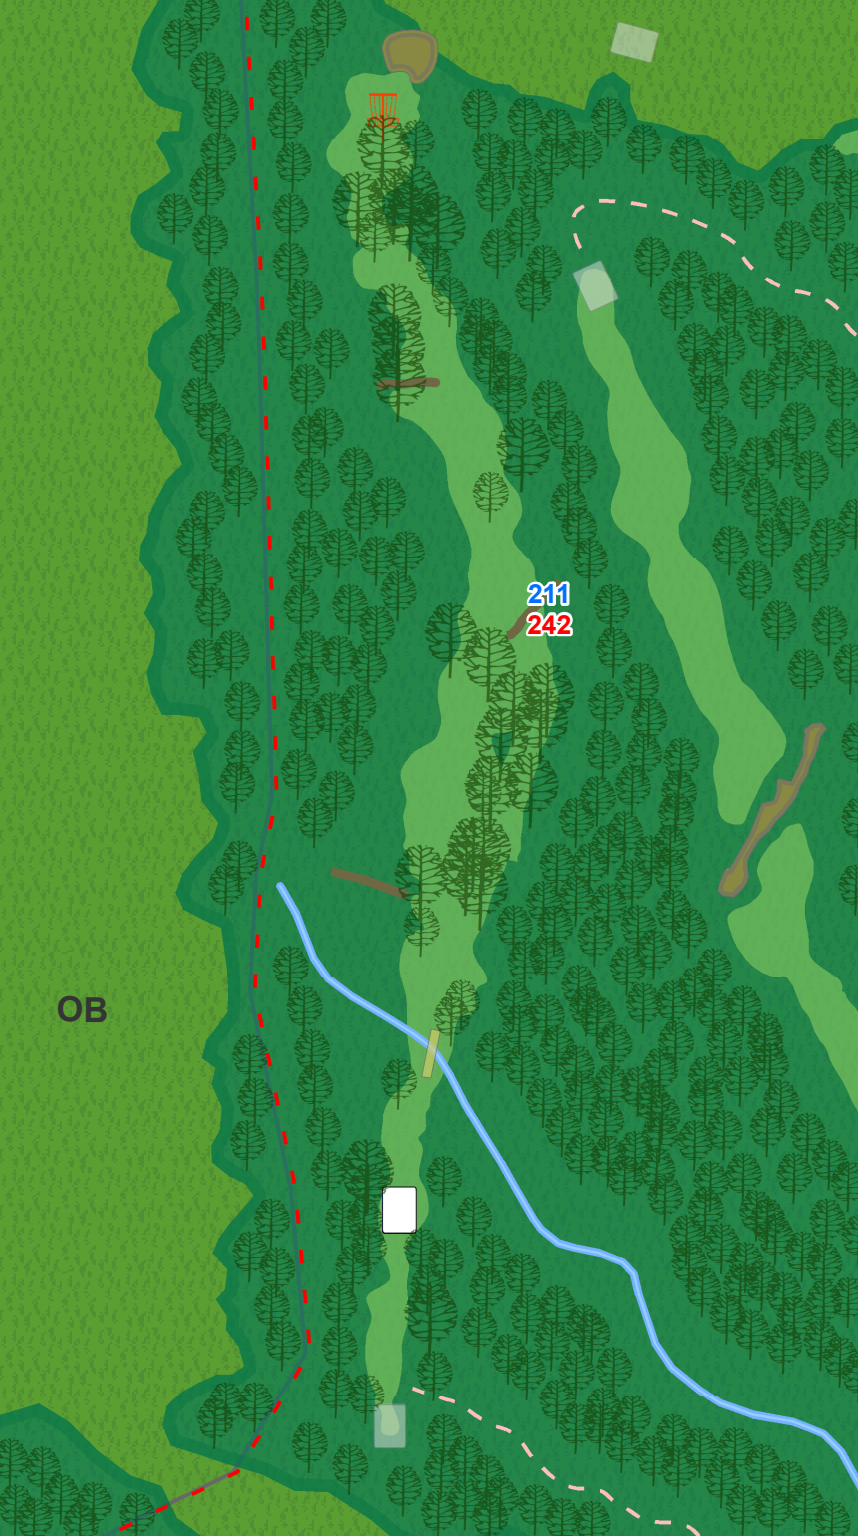

OB left of rope line on left hand side that borders the creek. Water is casual everywhere else.

**Westwood
Park
"Megiddo"**

12

**Par 4
444 ft**

OB over fence
to the left; water
is casual.

OB

211
242

**Westwood
Park
"Megiddo"**

13

**Par 3
330 ft**

OB over fence
to the left; water
is casual.

**Westwood
Park
"Megiddo"**

14

**Par 3
287 ft**

Water is casual.

**Westwood
Park
"Megiddo"**