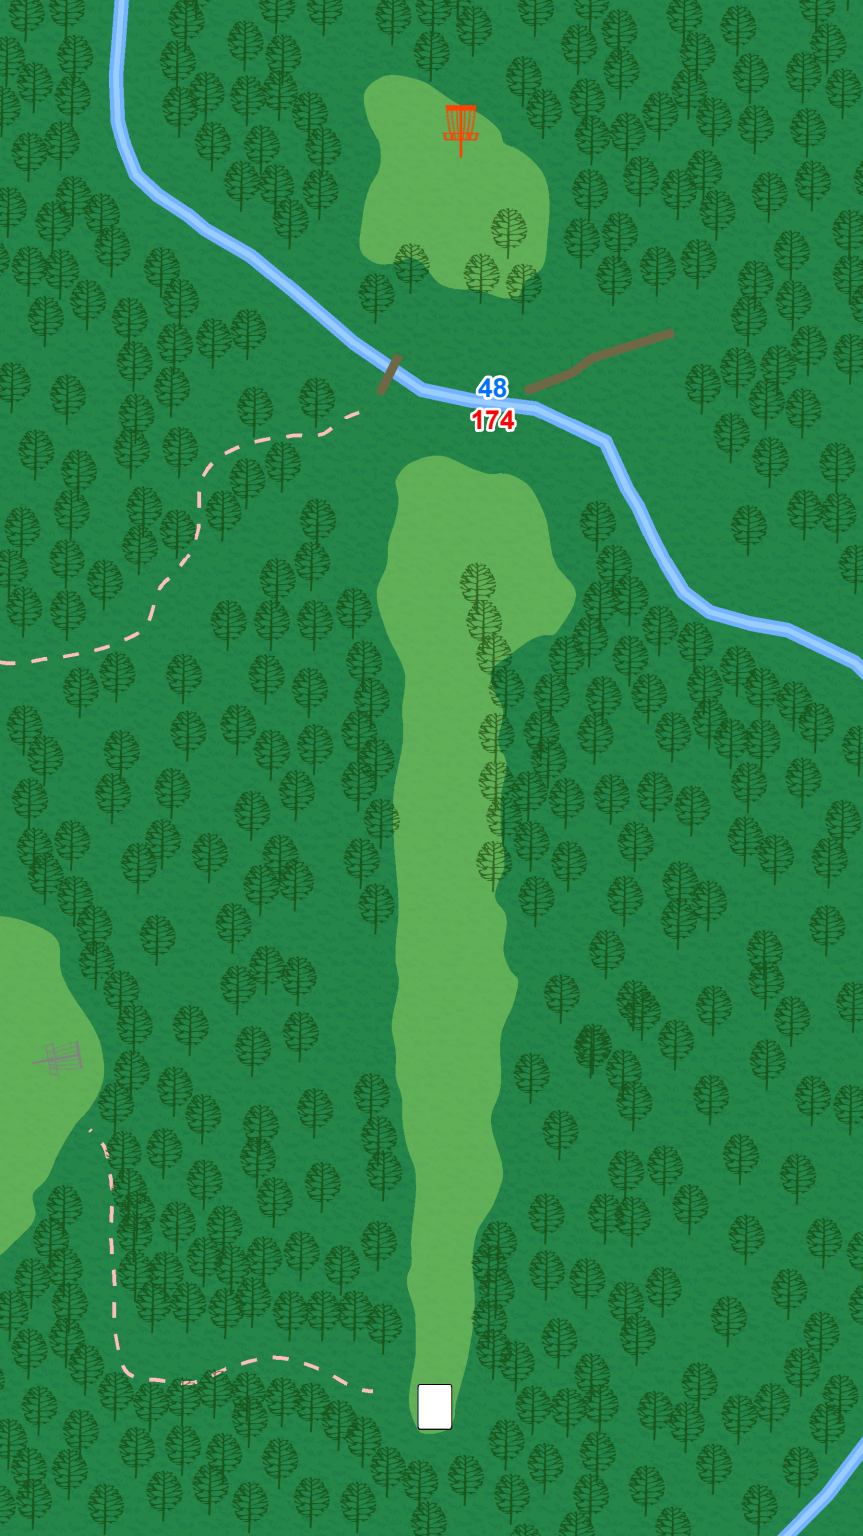

OB left of rope line on left hand side that borders the creek. Water is casual everywhere else.

**Westwood
Park
"Megiddo"**

12

**Par 4
444 ft**

OB over fence
to the left; water
is casual.

OB

211
242

**Westwood
Park
"Megiddo"**

13

**Par 3
330 ft**

OB over fence
to the left; water
is casual.

**Westwood
Park
"Megiddo"**

14

**Par 3
287 ft**

Water is casual.

**Westwood
Park
"Megiddo"**

15

**Par 4
474 ft**

**Westwood
Park
"Megiddo"**

16

**Par 3
216 ft**

Water is casual.

**Westwood
Park
"Megiddo"**

17

Legend

Tee

Basket

— — Out of Bounds

150 Distance From Tee

25 Distance To Hole