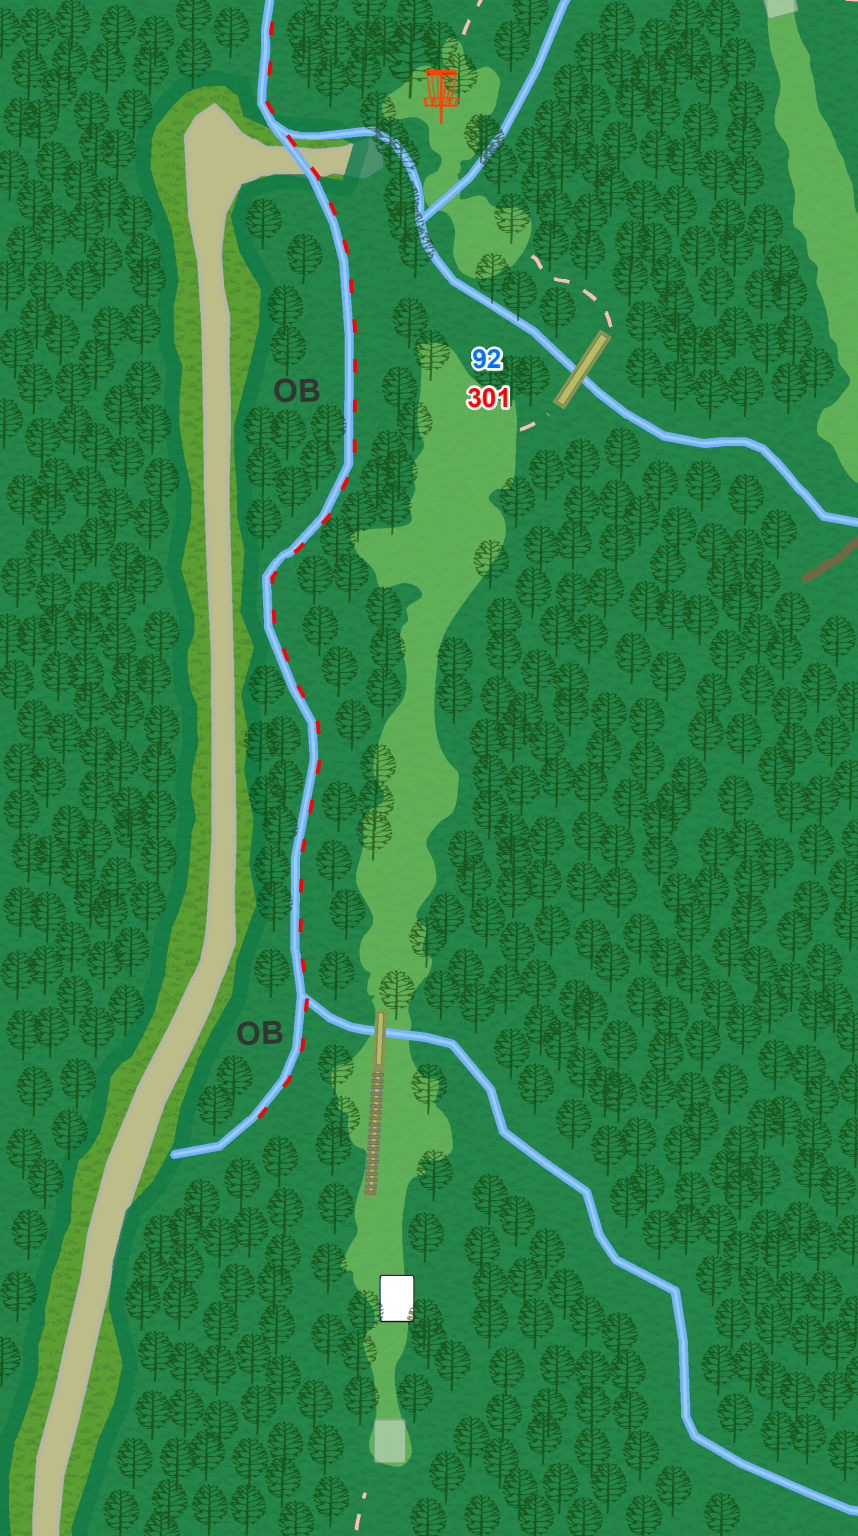

9

**Par 3
228 ft**

**Westwood
Park
"Megiddo"**

10

**Par 3
294 ft**

**Westwood
Park
"Megiddo"**

11

**Par 3
387 ft**

OB left of rope line on left hand side that borders the creek. Water is casual everywhere else.

**Westwood
Park
"Megiddo"**

12

**Par 4
444 ft**

OB over fence
to the left; water
is casual.

OB

211
242

**Westwood
Park
"Megiddo"**