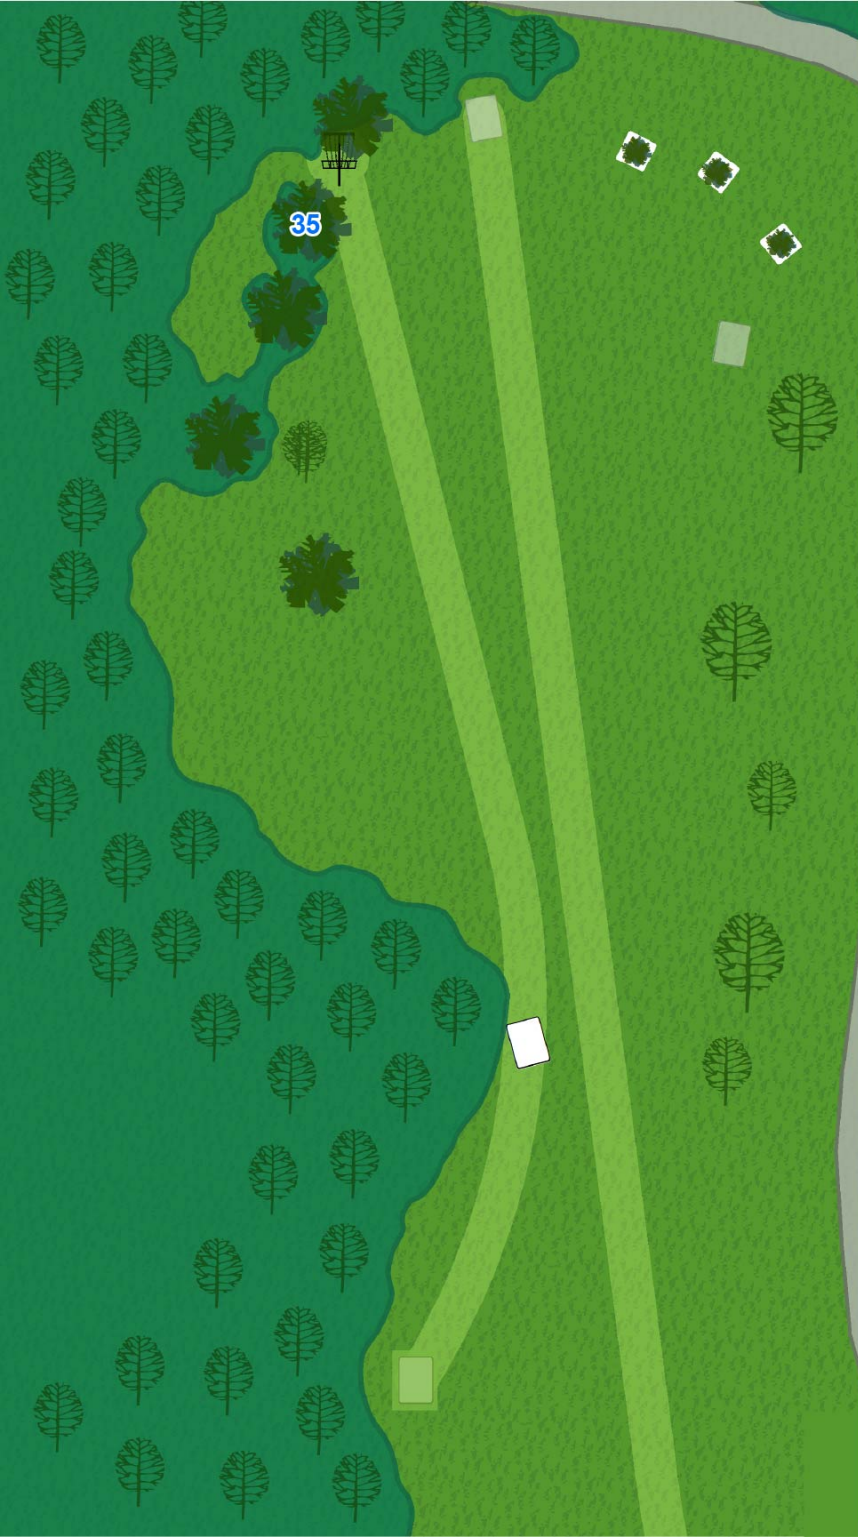

252 ft

McNAUGHTON PARK
DISC GOLF COURSE

14

Par 3

269 ft

McNAUGHTON PARK
DISC GOLF COURSE

15

Par 3

330 ft

On or over road to the right is OB.

McNAUGHTON PARK
DISC GOLF COURSE

16

Par 3

381 ft

On or over road to the left is OB.

McNAUGHTON PARK
DISC GOLF COURSE

17

Par 4

429 ft

McNAUGHTON PARK
DISC GOLF COURSE

18

Par 4
849 ft

On or over road to the left is OB; lake to the right is OB.

McNAUGHTON PARK DISC GOLF COURSE

Legend

Tee

Basket

- - Out of Bounds

150 Distance From Tee

25 Distance To Hole

Disclaimer: Map locations and distances are approximate and subject to change or removal. No warranties will be made, stated or implied concerning the accuracy or completeness of data presented in the mapping.