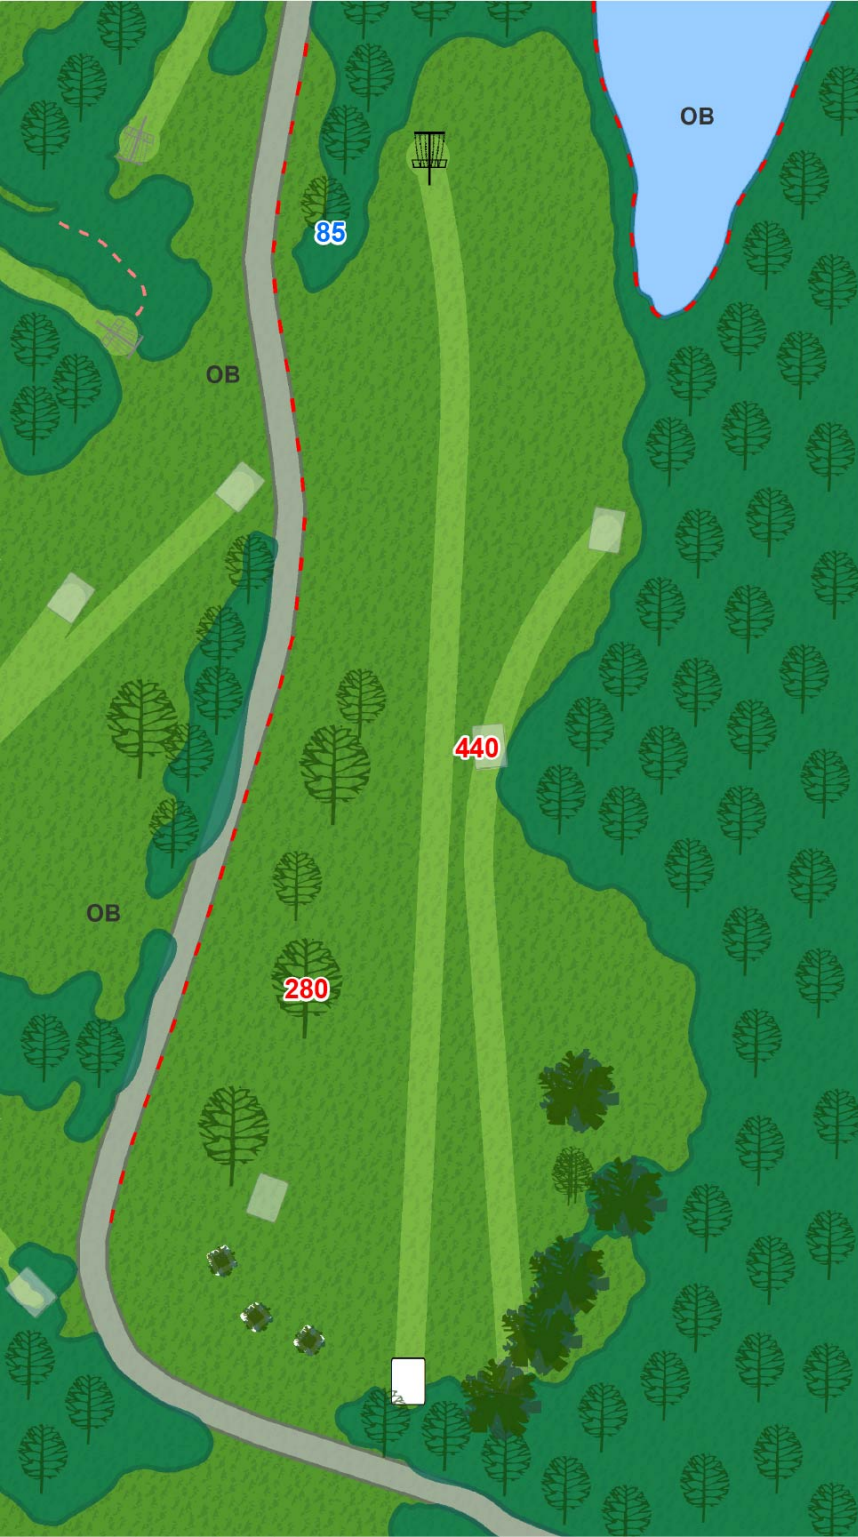

330 ft

On or over road to the right is OB.

McNAUGHTON PARK
DISC GOLF COURSE

16

Par 3

381 ft

On or over road to the left is OB.

McNAUGHTON PARK
DISC GOLF COURSE

17

Par 4

429 ft

McNAUGHTON PARK
DISC GOLF COURSE

18

Par 4
849 ft

On or over road to the left is OB; lake to the right is OB.

McNAUGHTON PARK DISC GOLF COURSE

Legend

Tee

Basket

- - Out of Bounds

150 Distance From Tee

25 Distance To Hole

Disclaimer: Map locations and distances are approximate and subject to change or removal. No warranties will be made, stated or implied concerning the accuracy or completeness of data presented in the mapping.