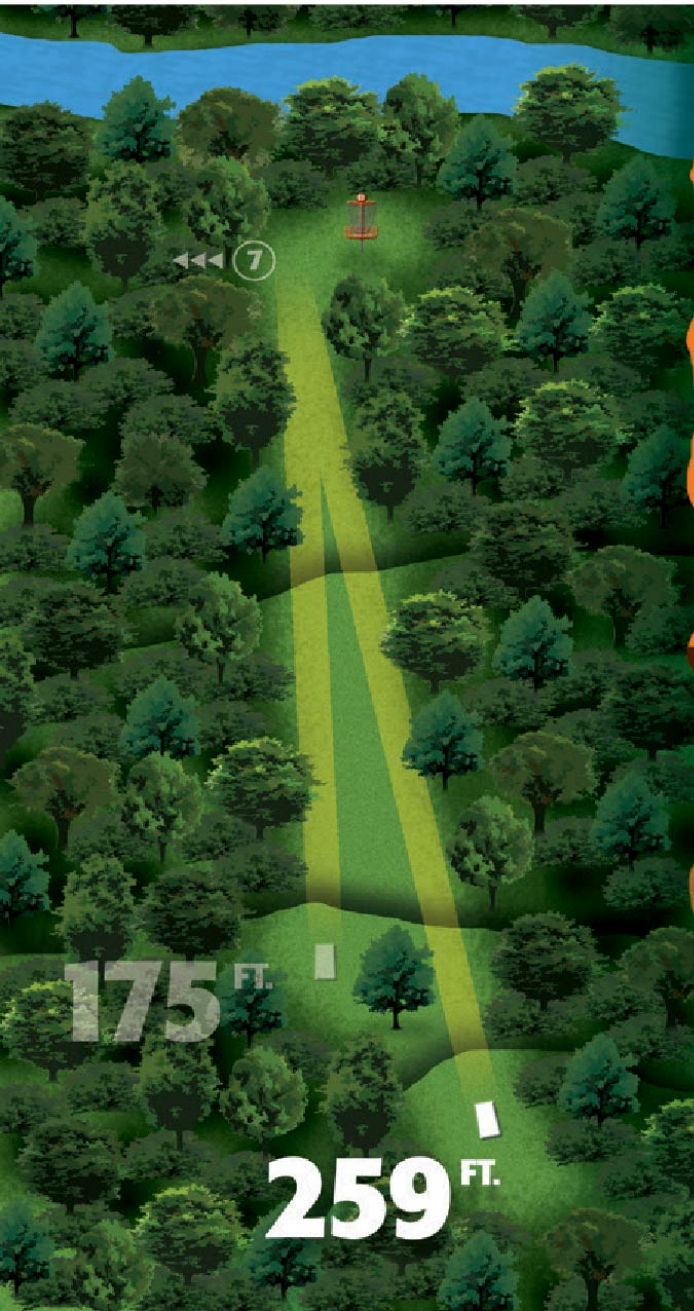

### PAR 4

Surrounded by water is OB.  
Short tee is optional drop zone.

EXECUTIVE

# WILDLIFE DGC MA1 LAYOUT