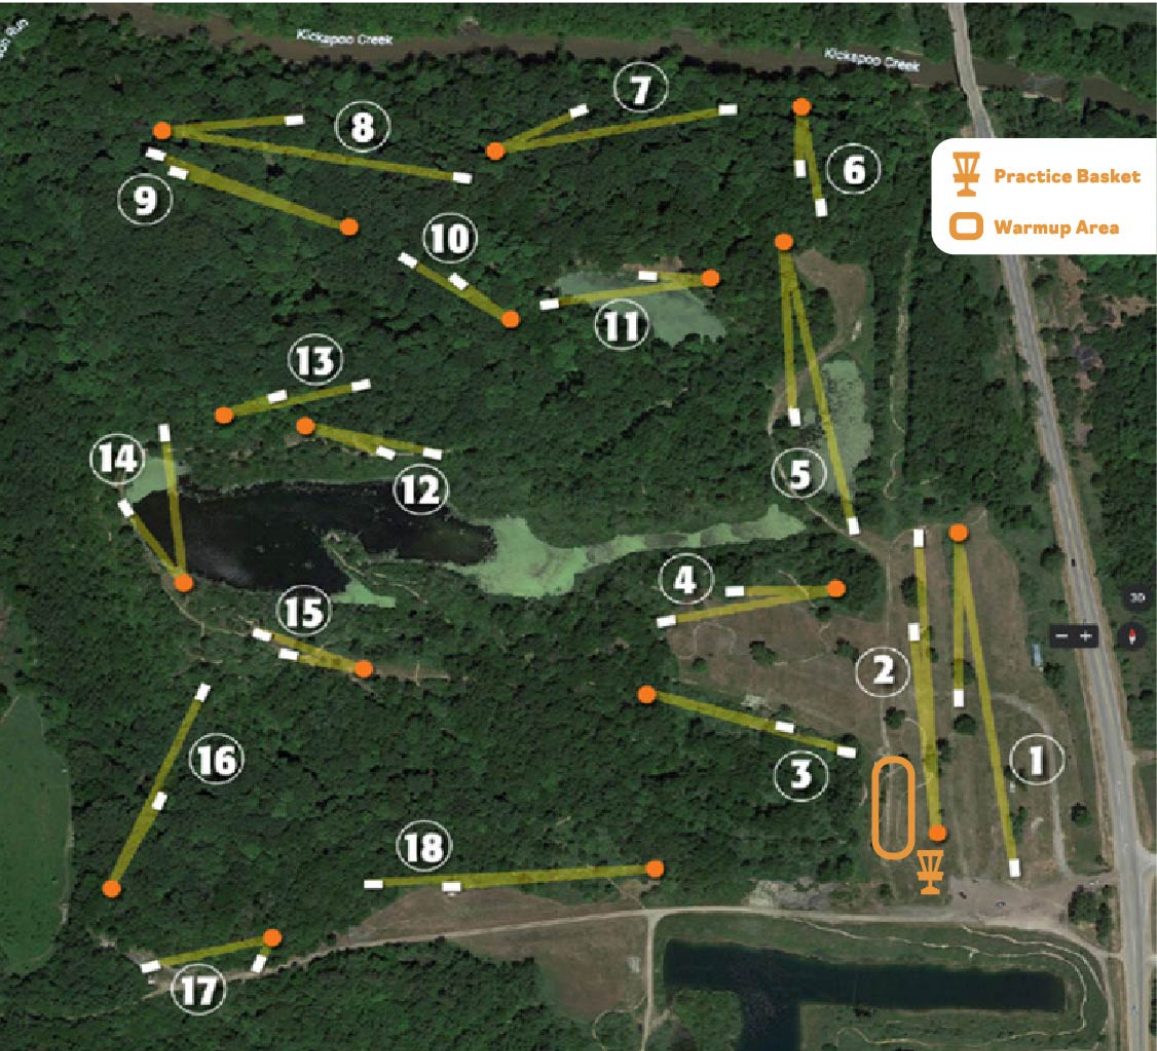

# WILDLIFE DGC MA1 LAYOUT

**GENERAL COURSE RULE:** Any lie that is under a bridge may be lifted to the bridge surface.

Wildlife Layout

Hole	1	2	3	4	5	6	7	8	9	10	11	12	13	14	15	16	17	18	Total
Par	4	4	3	3	4	3	4	4	4	3	3	3	3	3	3	3	4	4	62
Distance(FT)	765	630	283	393	744	259	457	500	496	284	378	290	200	360	345	435	445	663	7927
Distance(M)	233	192	86	120	227	79	139	152	151	87	115	88	61	110	105	133	136	202	2416

# WILDLIFE DGC MA1 LAYOUT

### PAR 4

Surrounded by water is OB.  
Short tee is optional drop zone.

EXECUTIVE