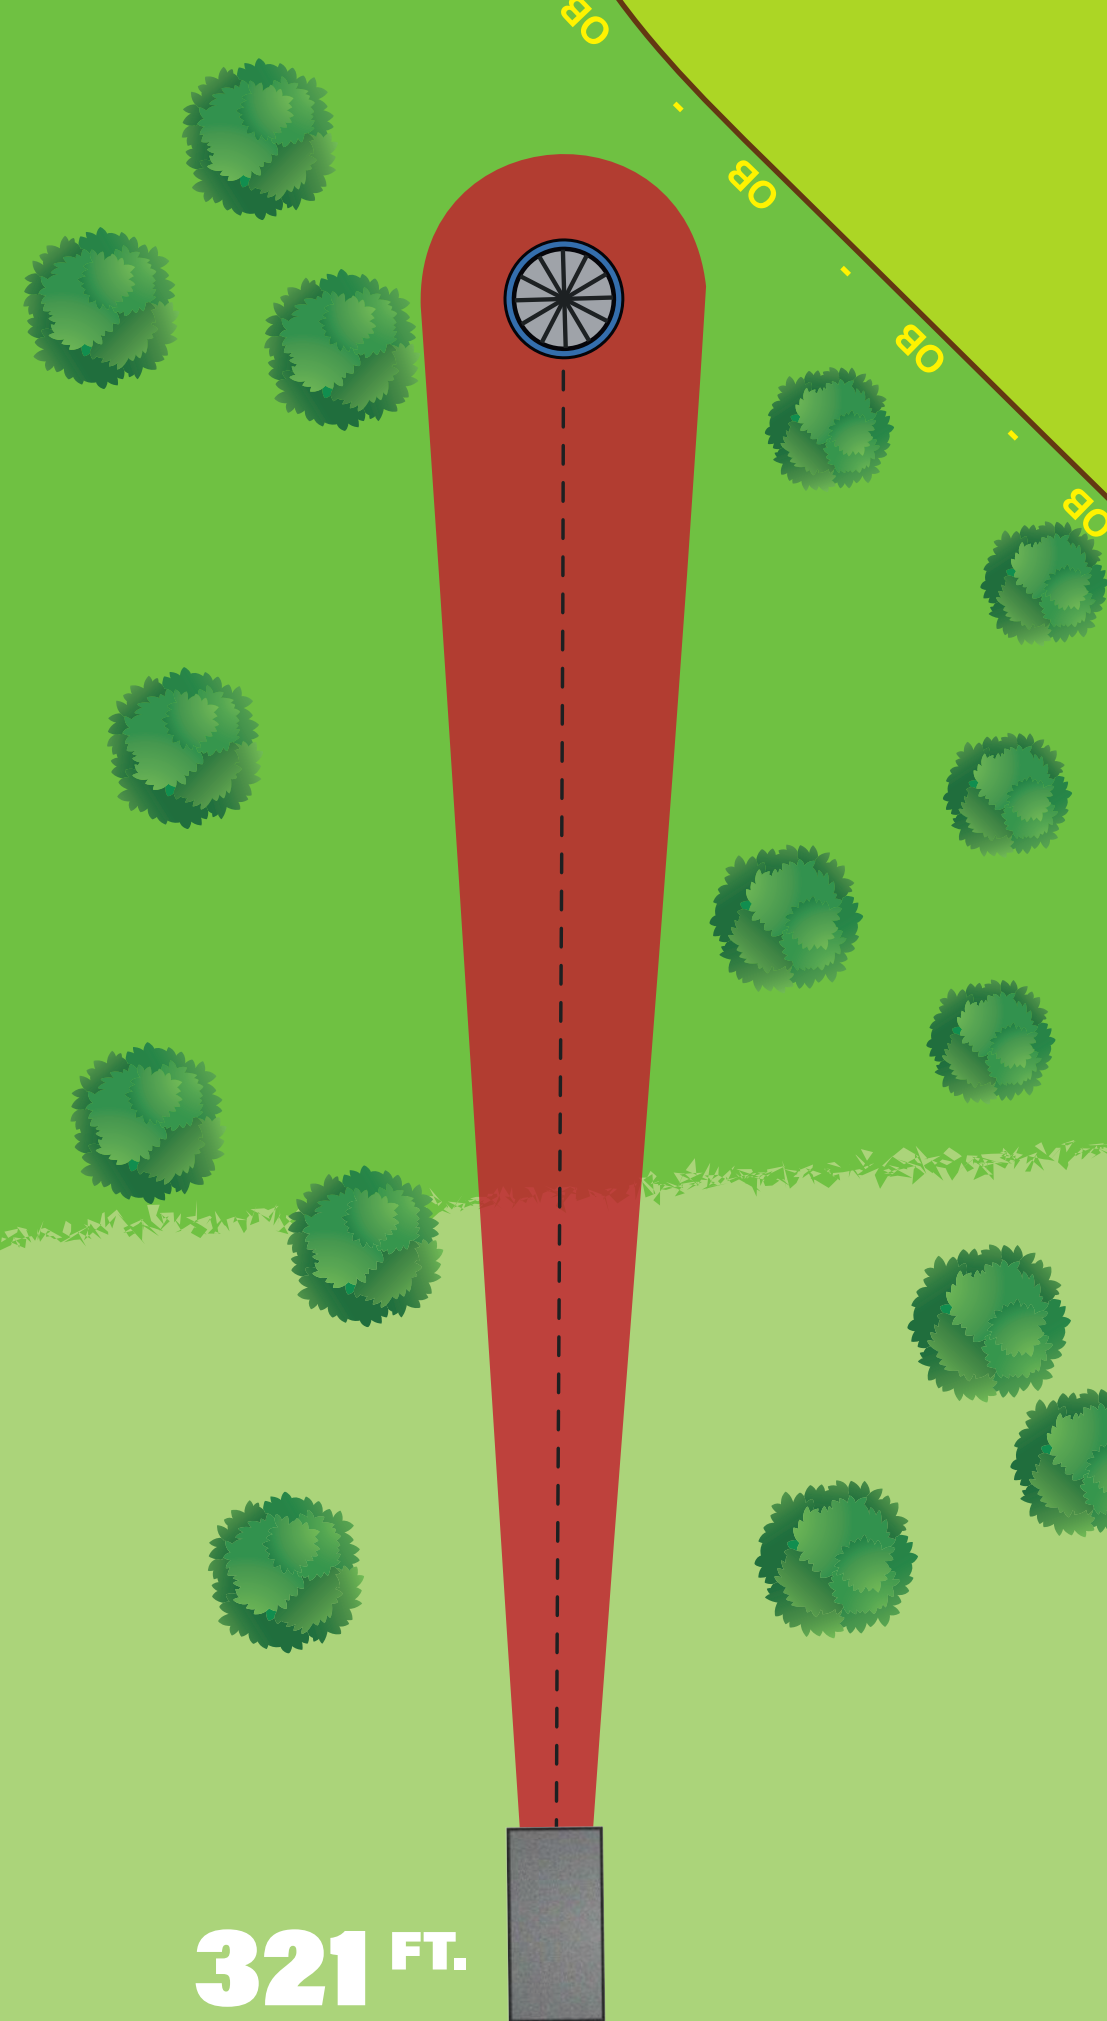

12

PAR 4

237 FT.

THREE SISTERS
DISC GOLF COURSE

Over the fence on the right side is OB.

13
PAR 3

321 FT.

THREE SISTERS
DISC GOLF COURSE