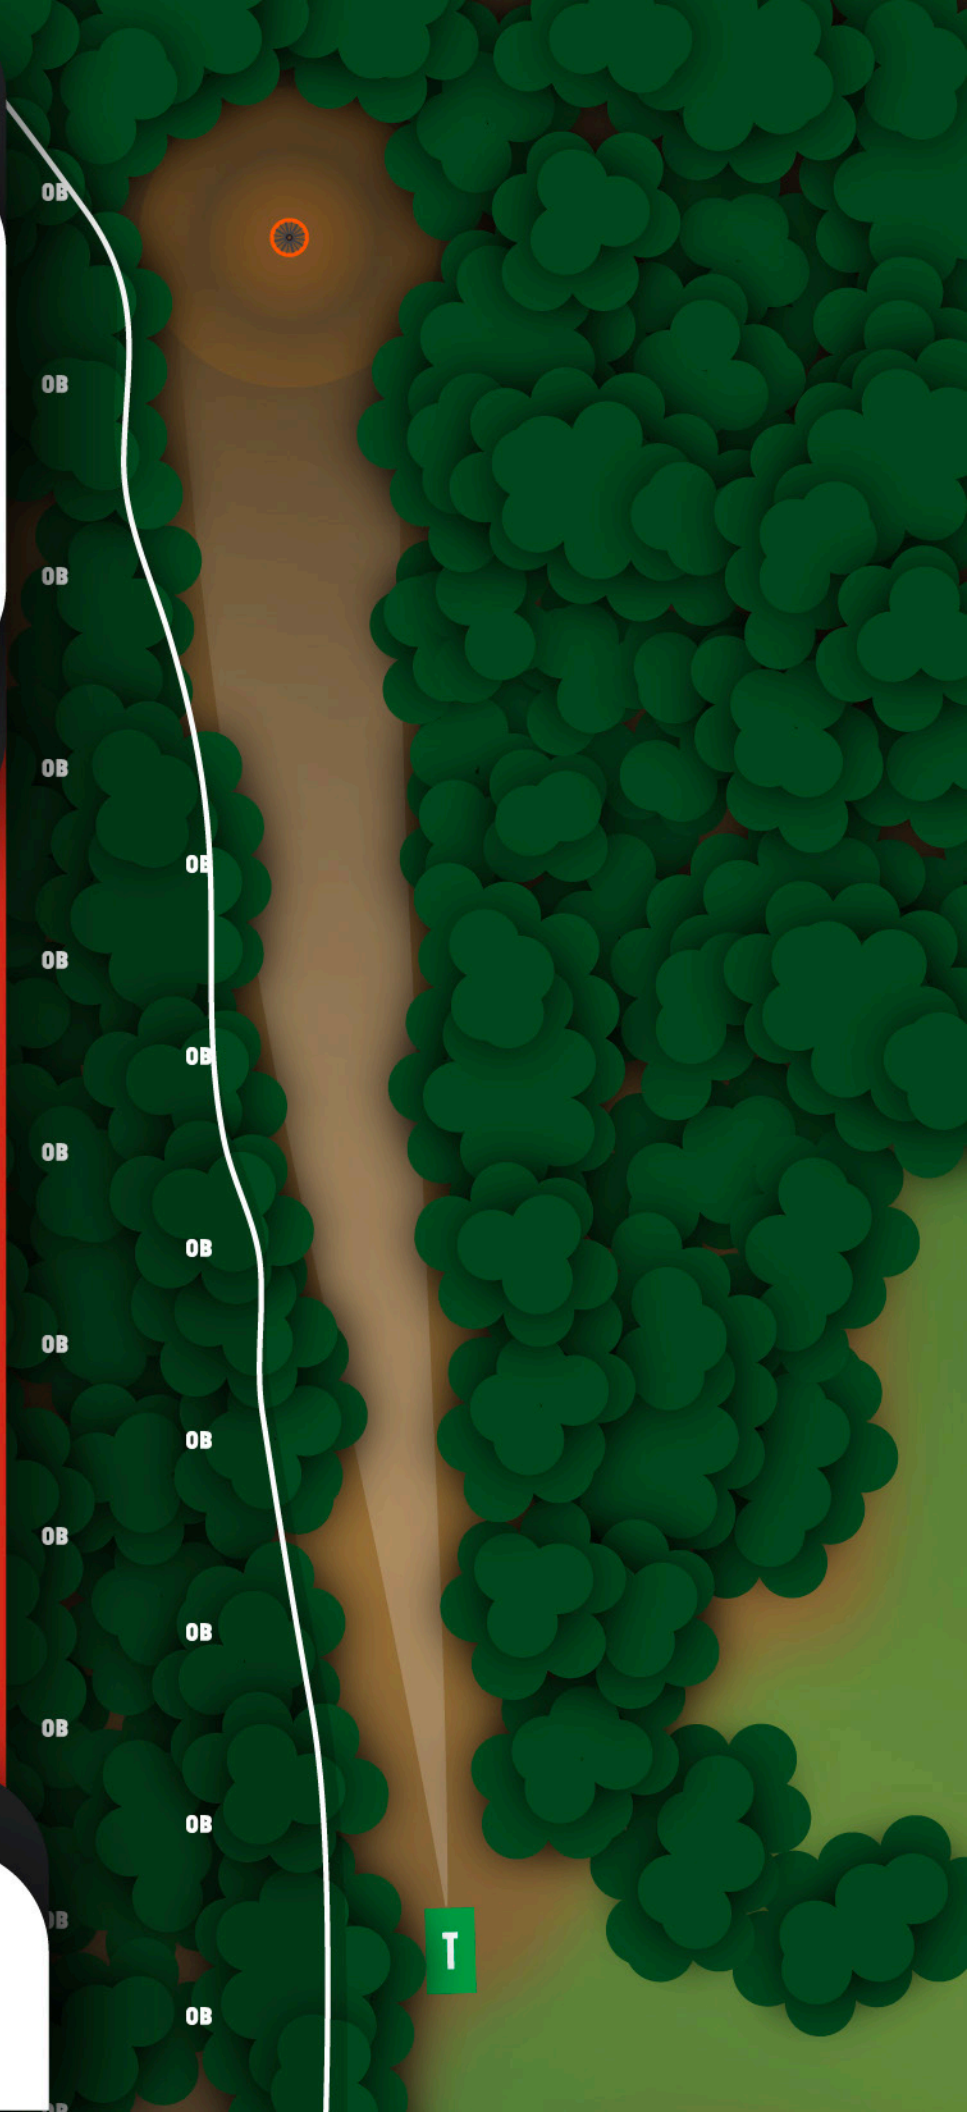

HOLE RULES AND NOTES

Discs coming to rest left of white stakes are OB.