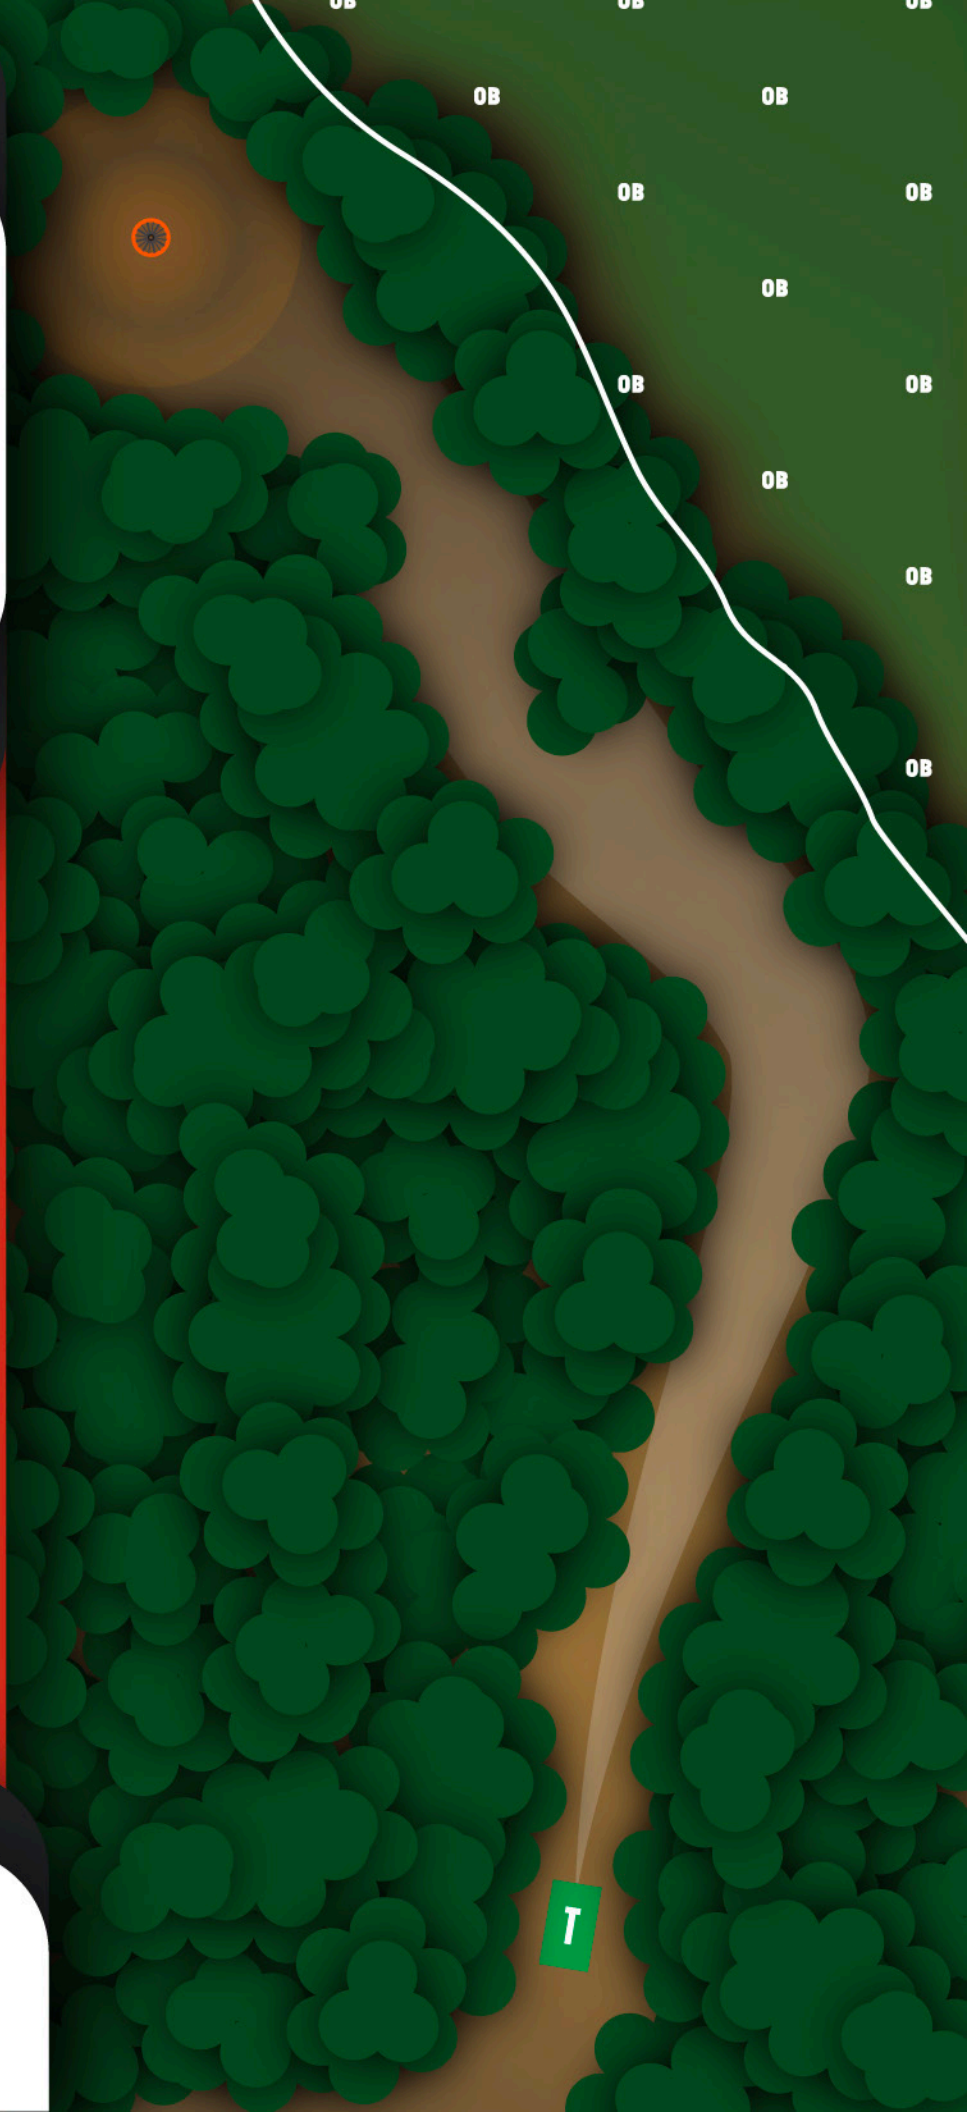

HOLE RULES AND NOTES

Discs coming to rest right of the fence are OB.