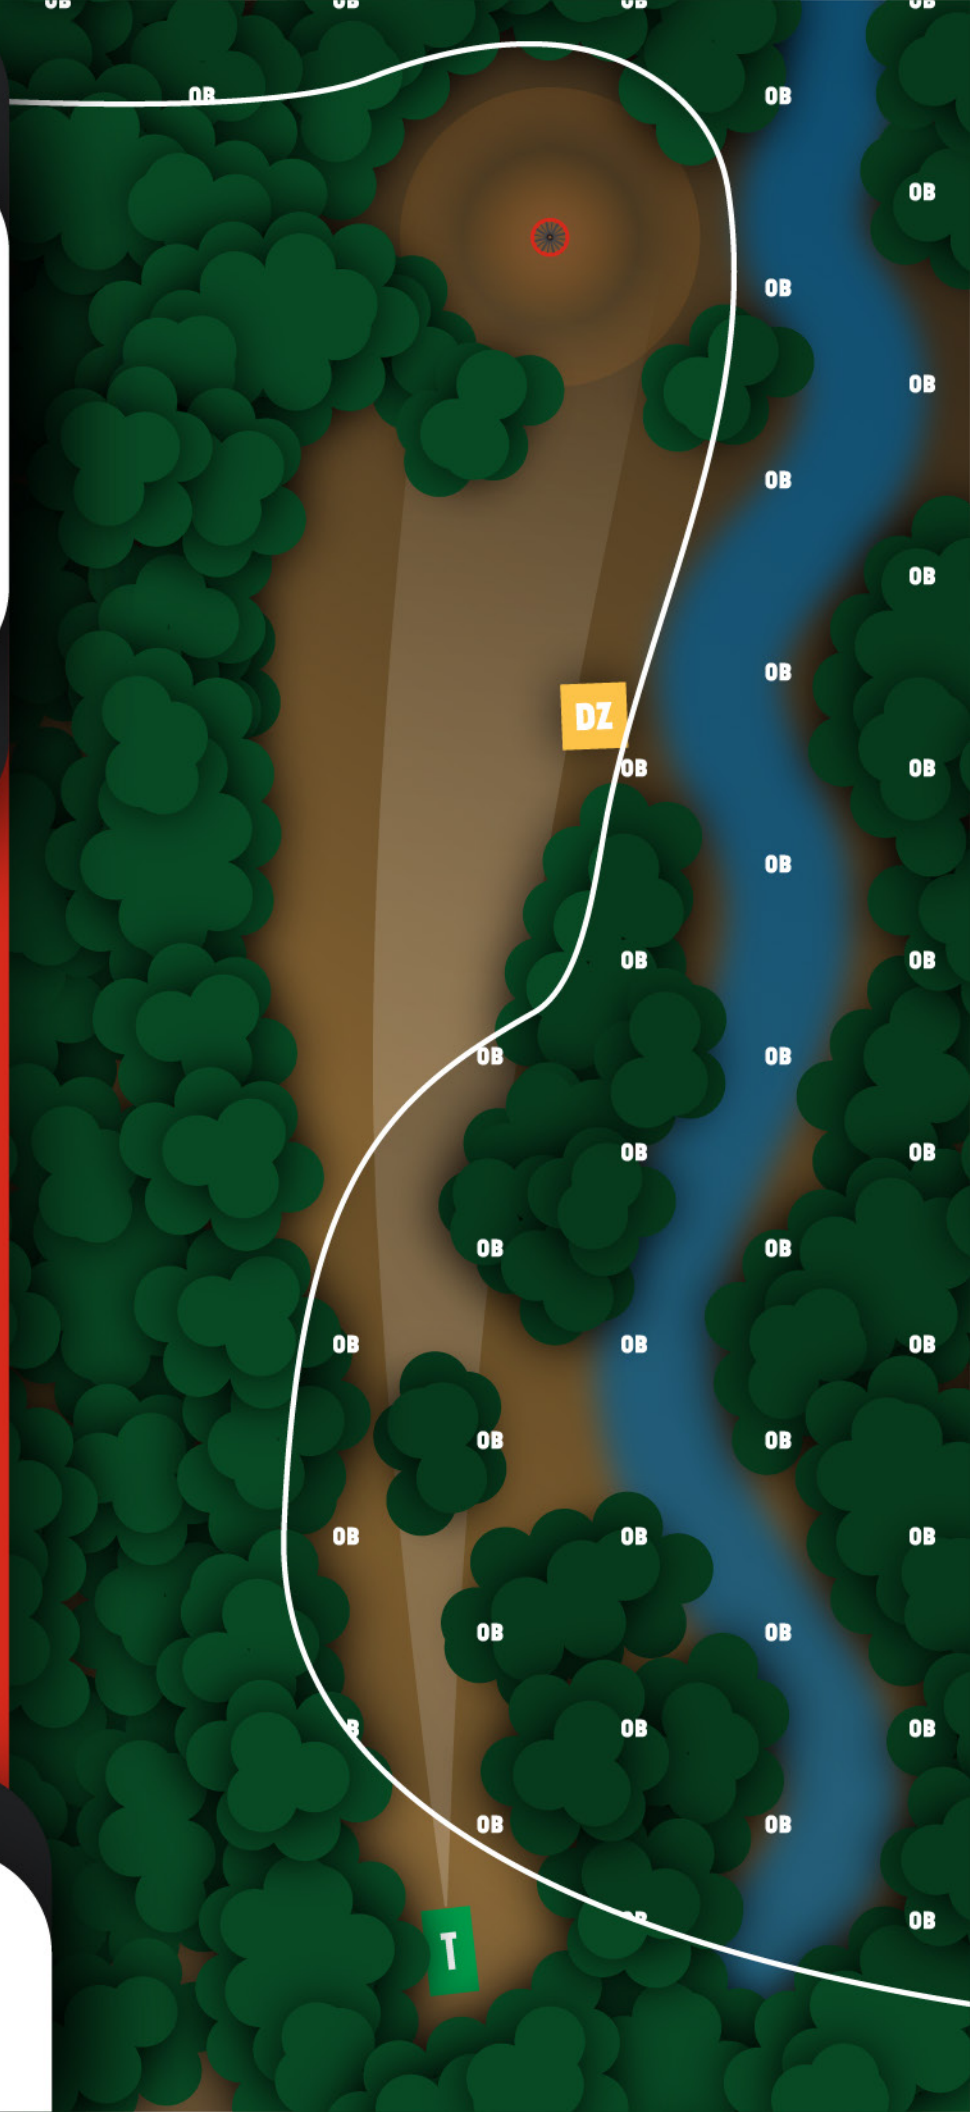

HOLE RULES AND NOTES

Discs coming to rest to the right or long of the white stakes are OB.

Drop Zone: After any throw coming to rest OB, player may proceed to DZ +1 penalty throw. Standard OB rules apply.