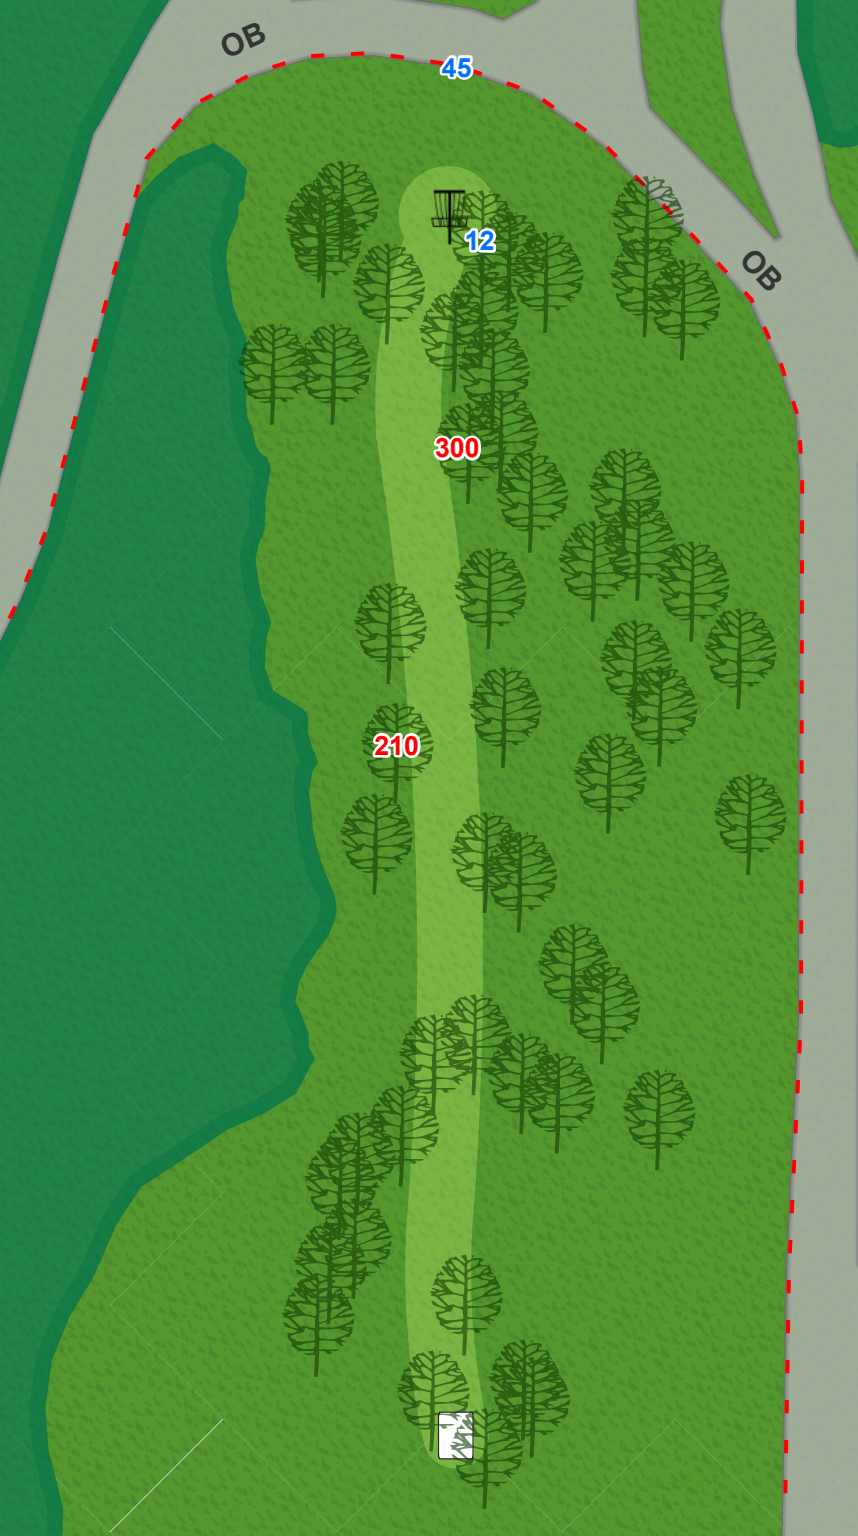

BRADLEY PARK
DISC GOLF COURSE

9

Par 3
365 ft

On or over road to the right or left or long of basket is OB. OB on top of bathroom.