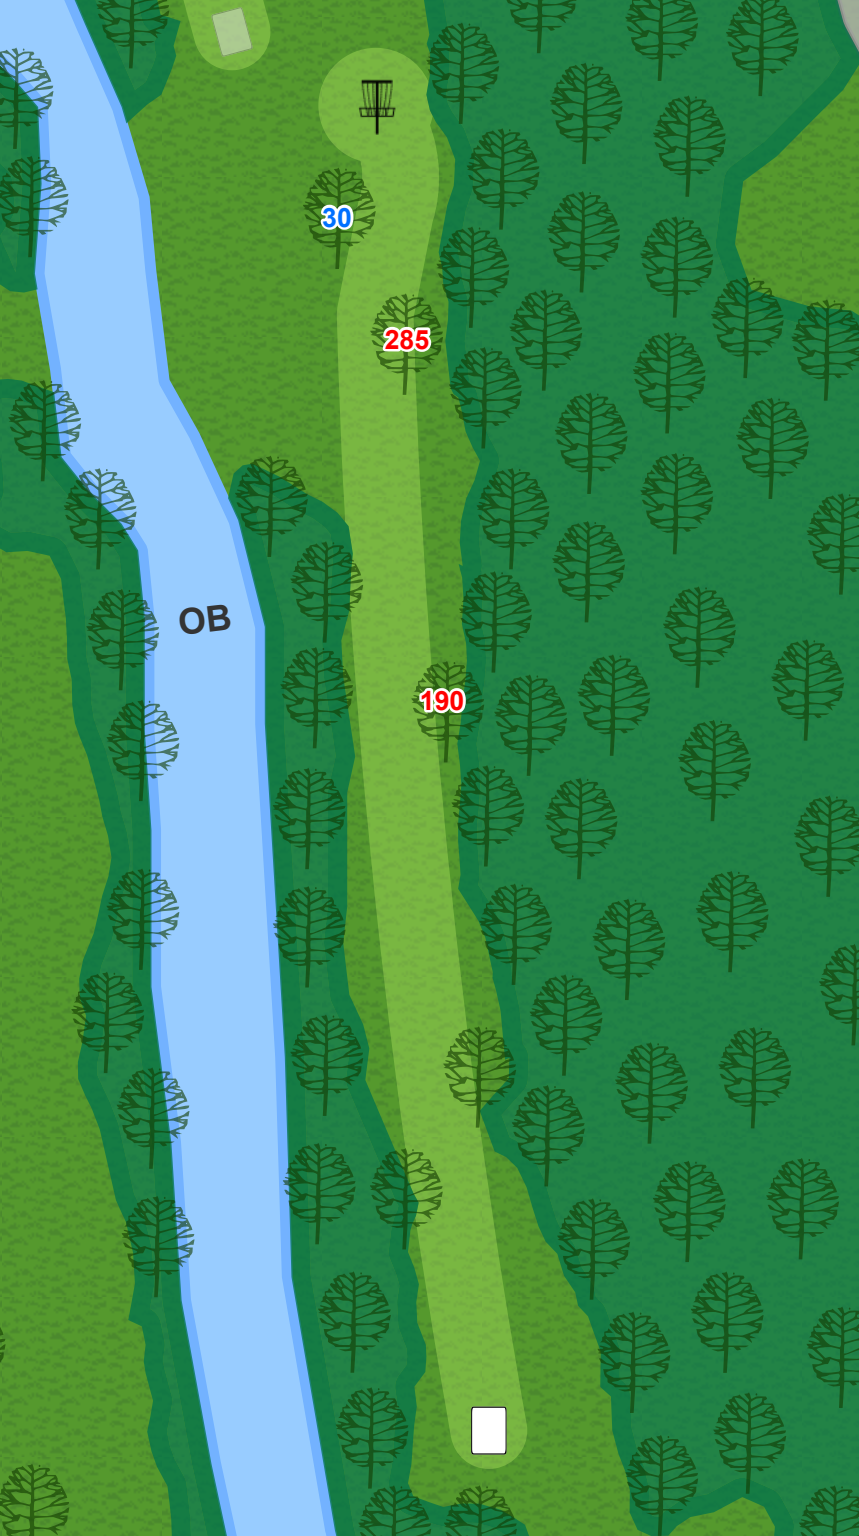

12

Par 3
291 ft

Surrounded by water in creek or over creek is OB.

BRADLEY PARK
DISC GOLF COURSE

13

Par 3
301 ft

Surrounded by water in creek or over creek is OB.

BRADLEY PARK
DISC GOLF COURSE