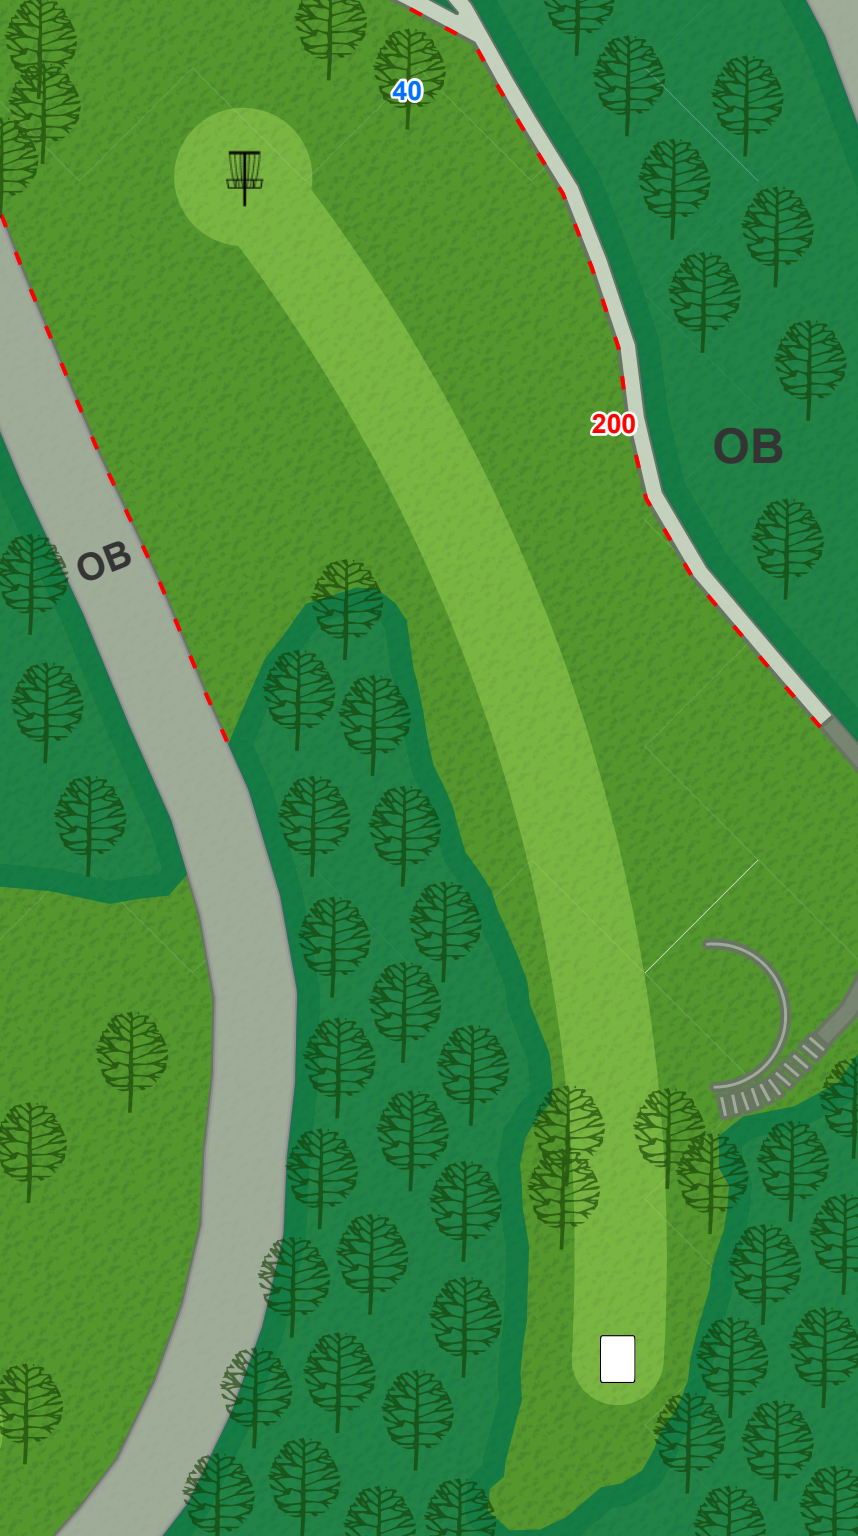

BRADLEY PARK DISC GOLF COURSE

Players will park near hole 10 and start on hole 10

Bradley

Hole	1	2	3	4	5	6	7	8	9	10	11	12	13	14	15	16	17	18	Total	
Par	3	3	3	3	3	3	4	3	3	3	3	3	3	3	3	3	3	3	3	55
Distance(FT)	274	192	338	288	211	215	555	199	365	288	232	291	301	349	253	351	389	311	5402	
Distance(M)	84	59	103	88	64	66	169	61	111	88	71	89	92	106	77	107	119	95	1647	

BRADLEY PARK
DISC GOLF COURSE

1

Par 3
274 ft

On or over path
to the left and
right is OB.

BRADLEY PARK
DISC GOLF COURSE

2

Par 3
192 ft

On or over road
to the right and
long is OB.