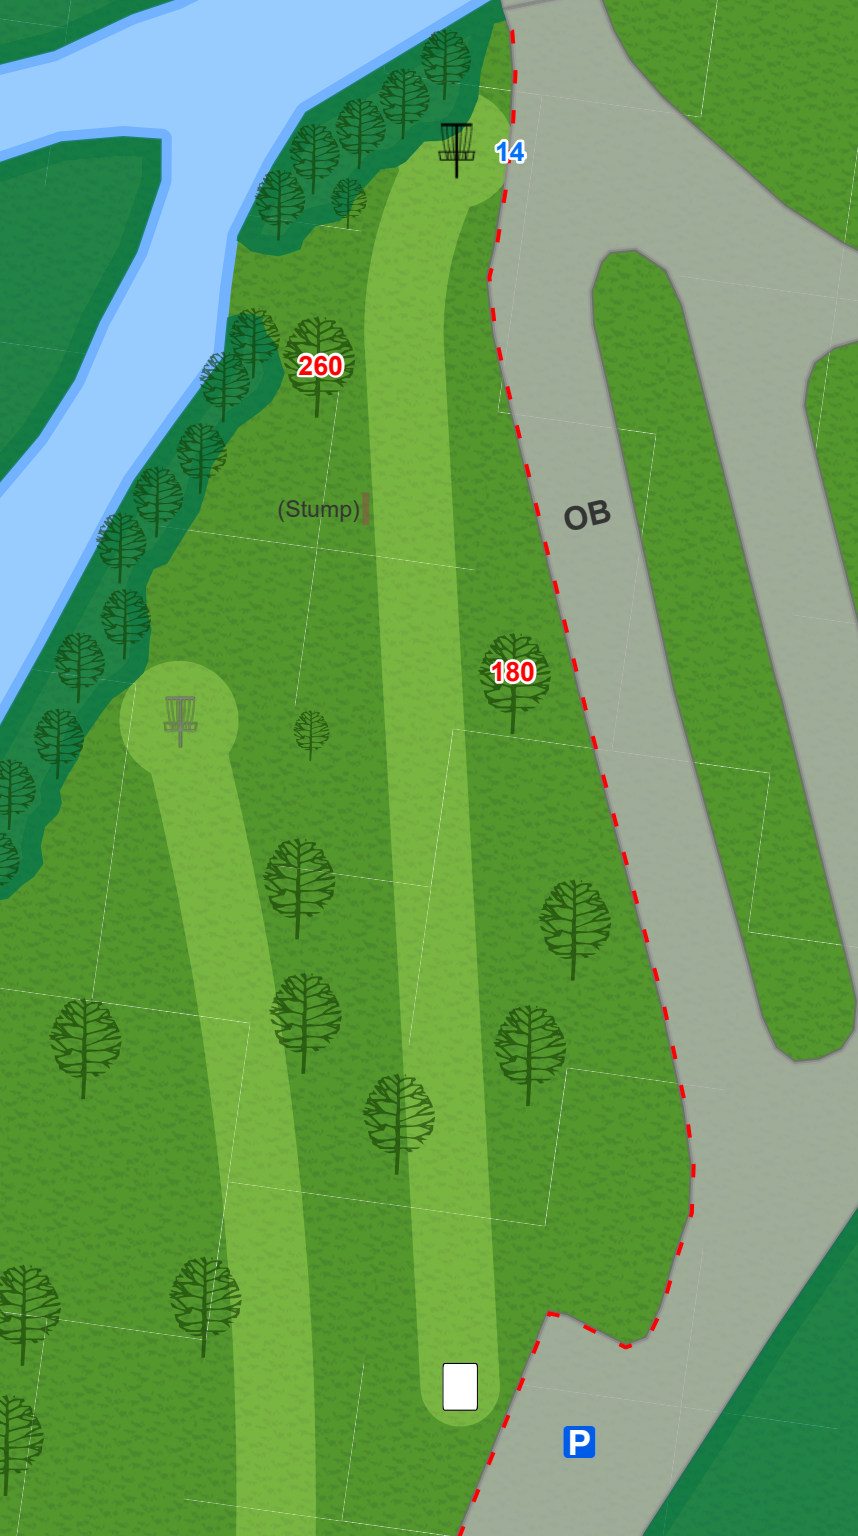

BRADLEY PARK
DISC GOLF COURSE

10

Par 3
288 ft

On or over road to the right is OB; surrounded by water in creek or over creek is OB.