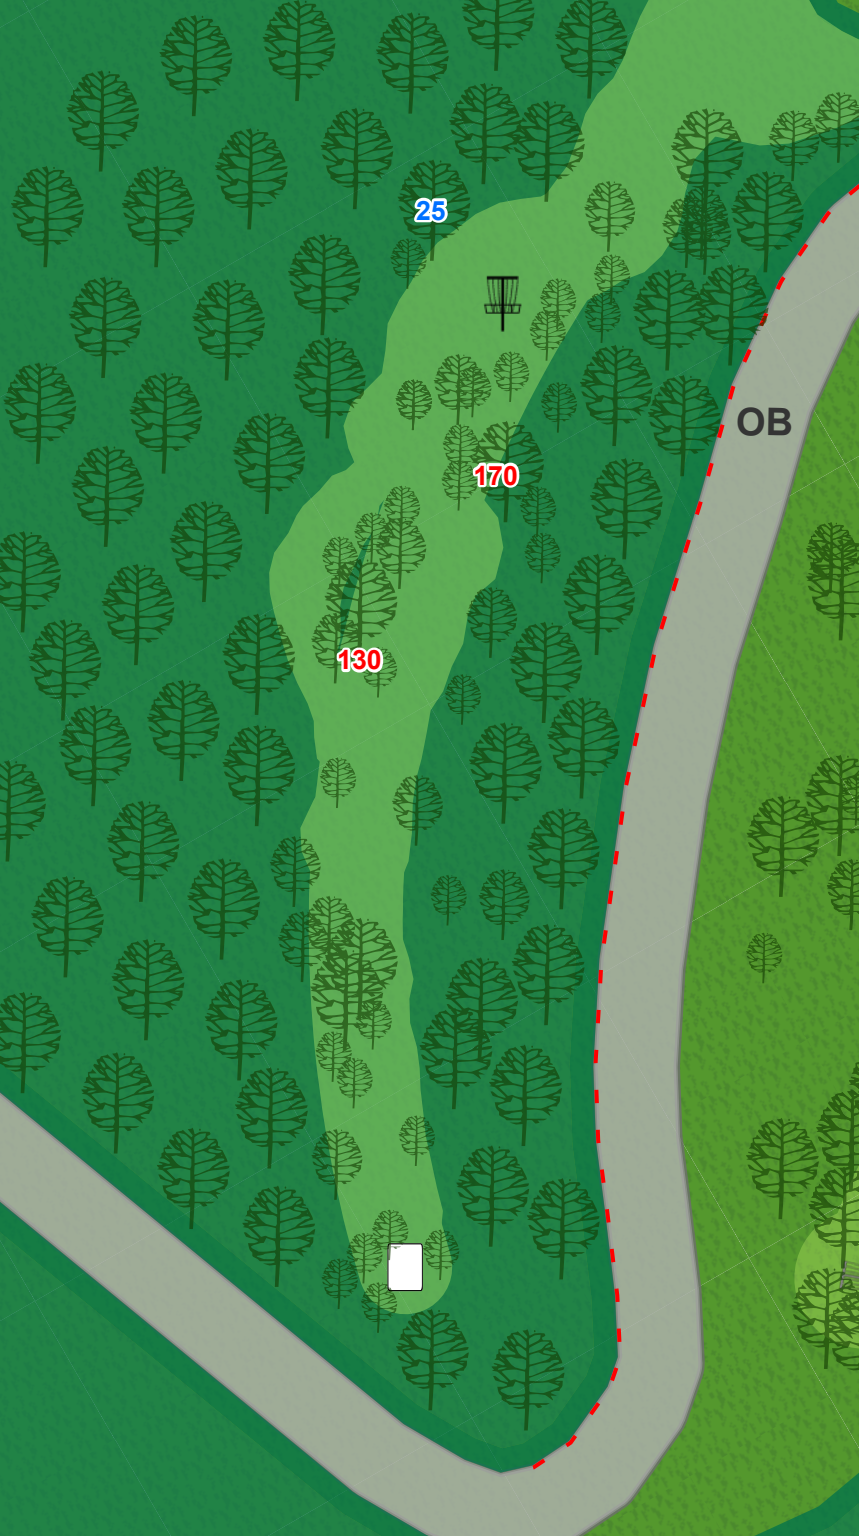

BRADLEY PARK
DISC GOLF COURSE

5

Par 3
211 ft

On or over road
to the right is
OB.