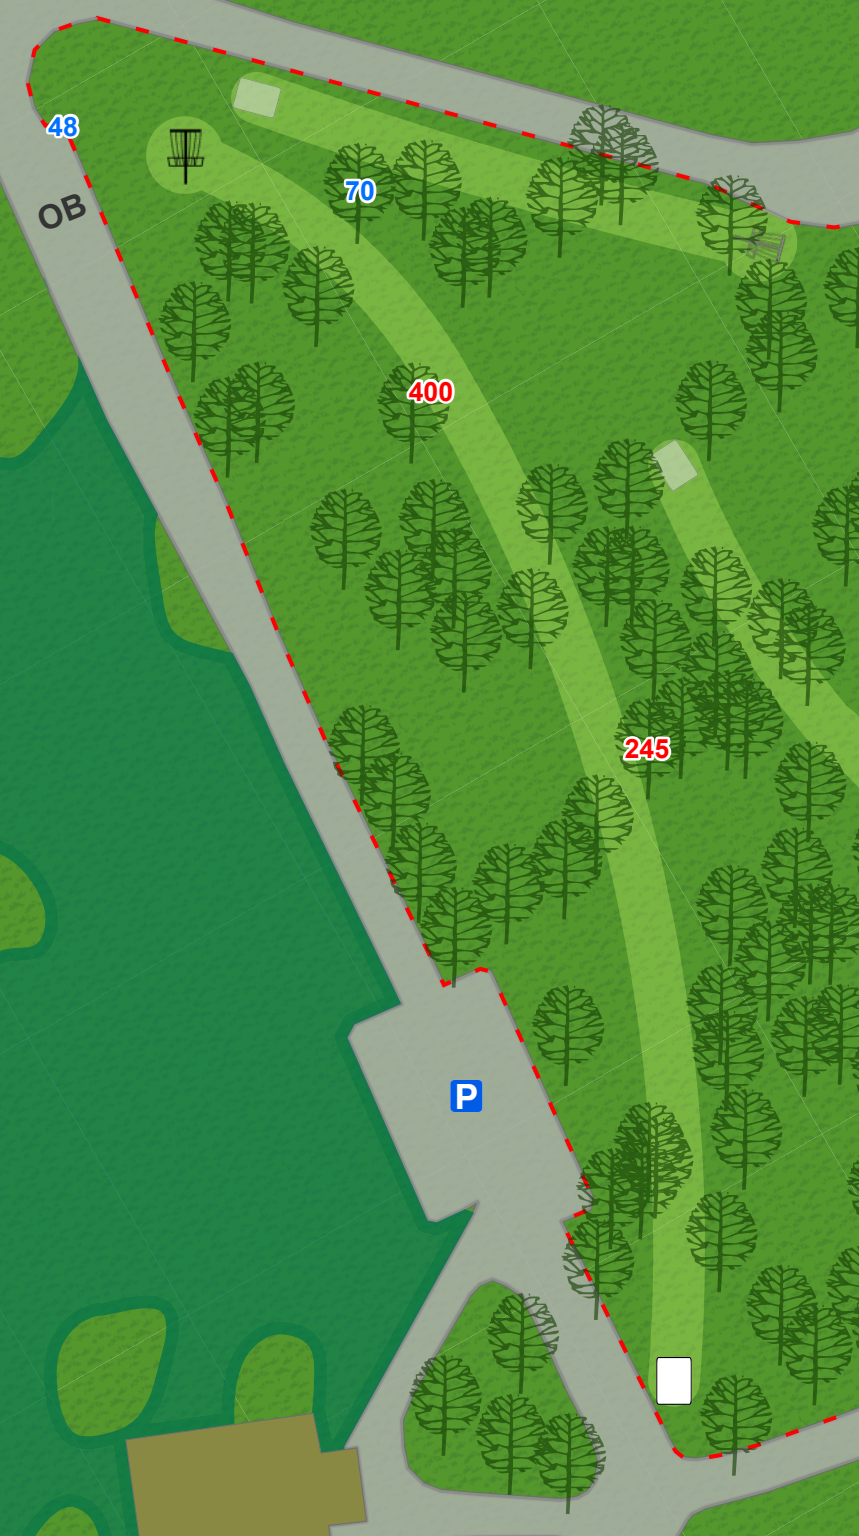

BRADLEY PARK
DISC GOLF COURSE

7

Par 4
555 ft

On or over road
to the left or
long of basket is
OB.