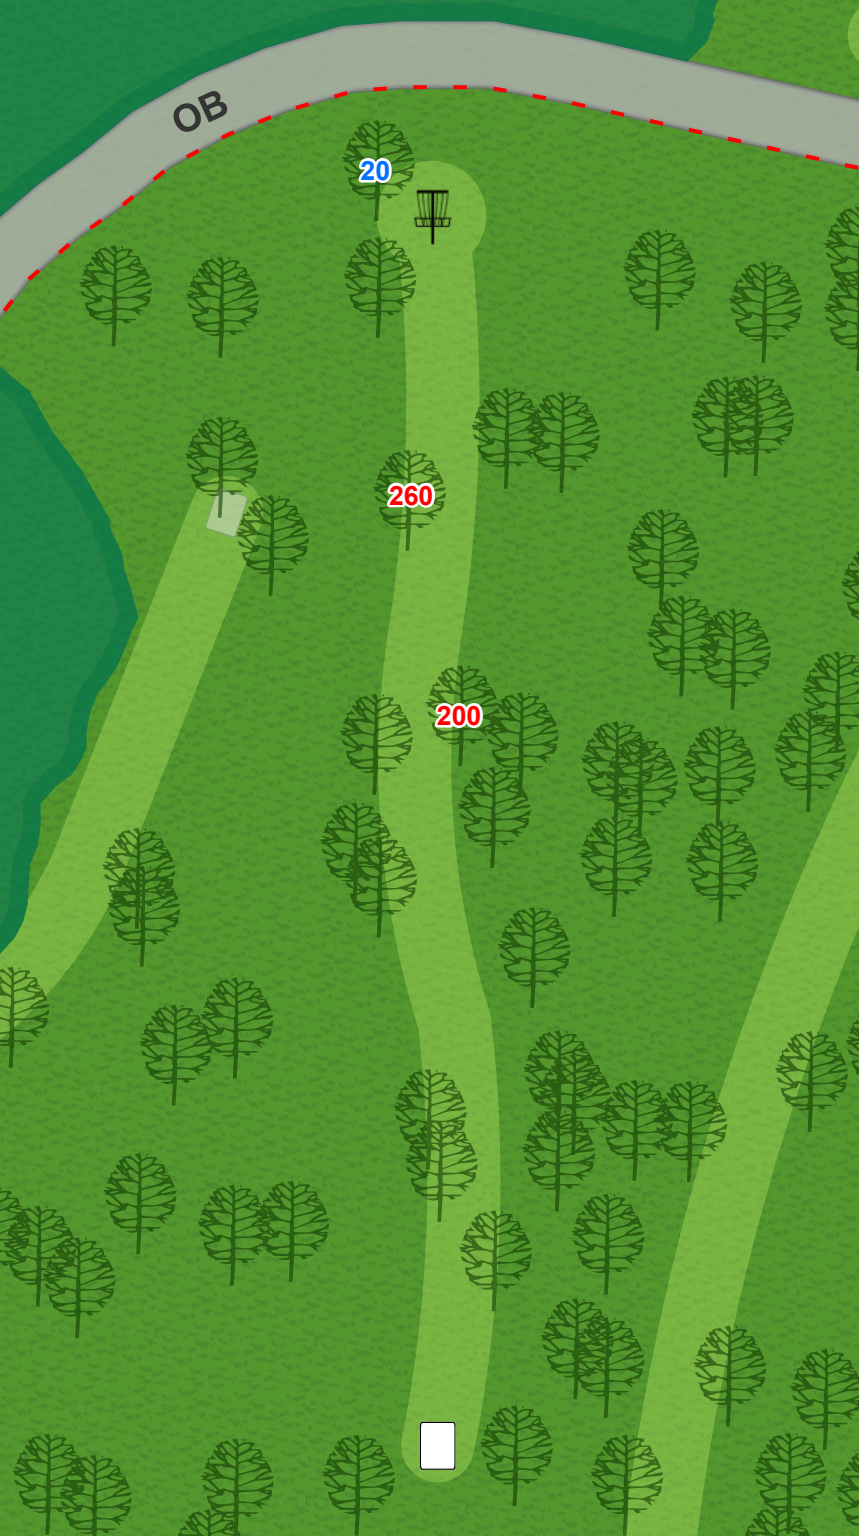

BRADLEY PARK DISC GOLF COURSE

Players will park near hole 10 and start on hole 10

Bradley

Hole	1	2	3	4	5	6	7	8	9	10	11	12	13	14	15	16	17	18	Total	
Par	3	3	3	3	3	3	4	3	3	3	3	3	3	3	3	3	3	3	3	55
Distance(FT)	274	192	338	288	211	215	555	199	365	288	232	291	301	349	253	351	389	311	5402	
Distance(M)	84	59	103	88	64	66	169	61	111	88	71	89	92	106	77	107	119	95	1647	

BRADLEY PARK
DISC GOLF COURSE

1

Par 3
274 ft

On or over path
to the left and
right is OB.

BRADLEY PARK
DISC GOLF COURSE

2

Par 3
192 ft

On or over road
to the right and
long is OB.