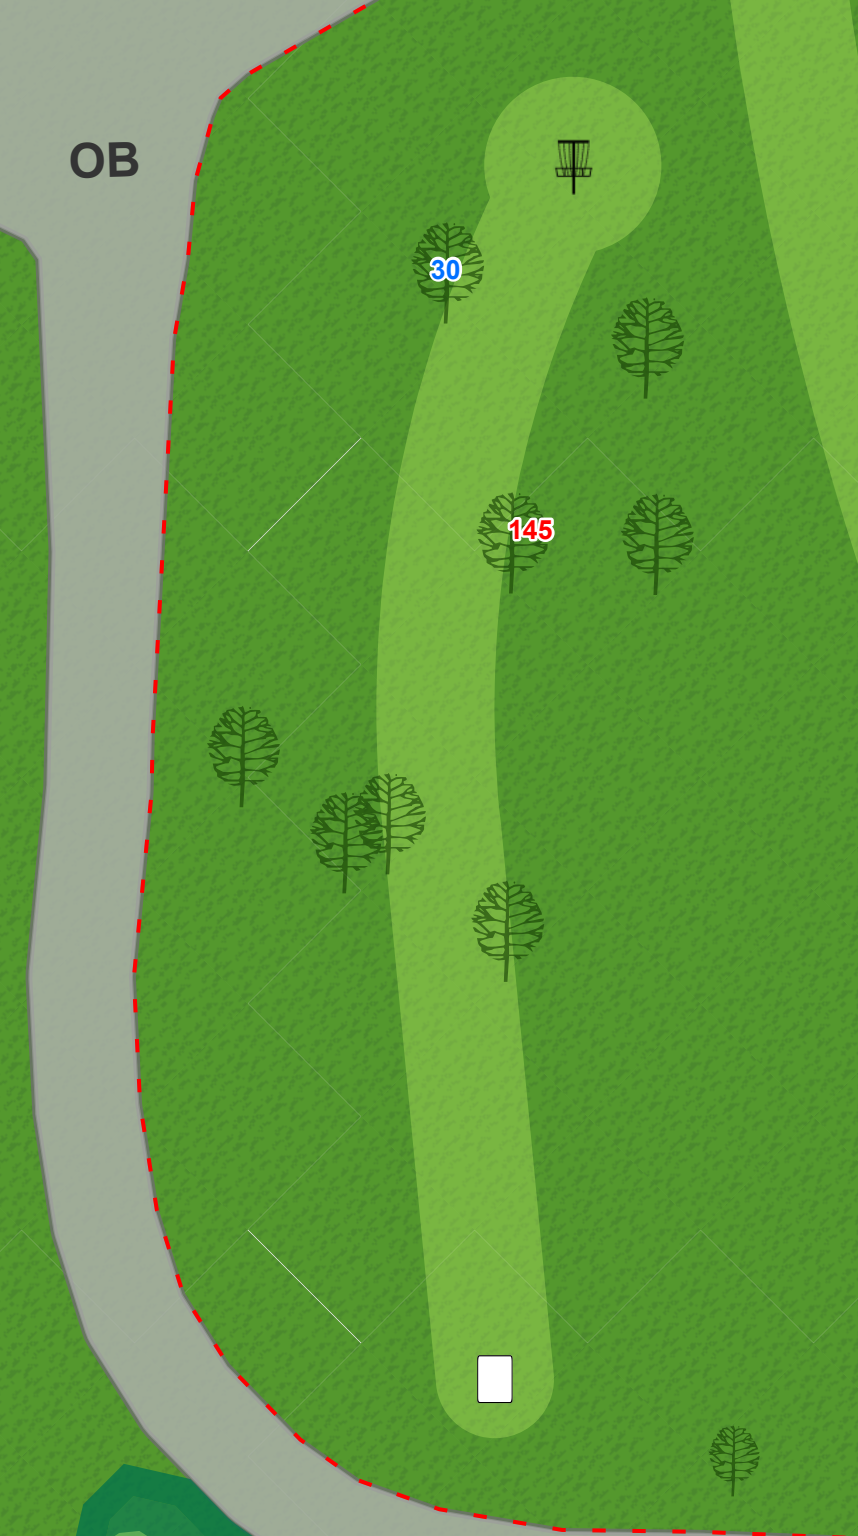

BRADLEY PARK DISC GOLF COURSE

Players will park near hole 10 and start on hole 10

Bradley

Hole	1	2	3	4	5	6	7	8	9	10	11	12	13	14	15	16	17	18	Total	
Par	3	3	3	3	3	3	4	3	3	3	3	3	3	3	3	3	3	3	3	55
Distance(FT)	274	192	338	288	211	215	555	199	365	288	232	291	301	349	253	351	389	311	5402	
Distance(M)	84	59	103	88	64	66	169	61	111	88	71	89	92	106	77	107	119	95	1647	

BRADLEY PARK
DISC GOLF COURSE

1

Par 3
274 ft

On or over path
to the left and
right is OB.

BRADLEY PARK
DISC GOLF COURSE

2

Par 3
192 ft

On or over road
to the right and
long is OB.

On or over road
long of basket is
OB.

BRADLEY PARK
DISC GOLF COURSE

5

Par 3
211 ft

On or over road
to the right is
OB.

OB

BRADLEY PARK
DISC GOLF COURSE

6