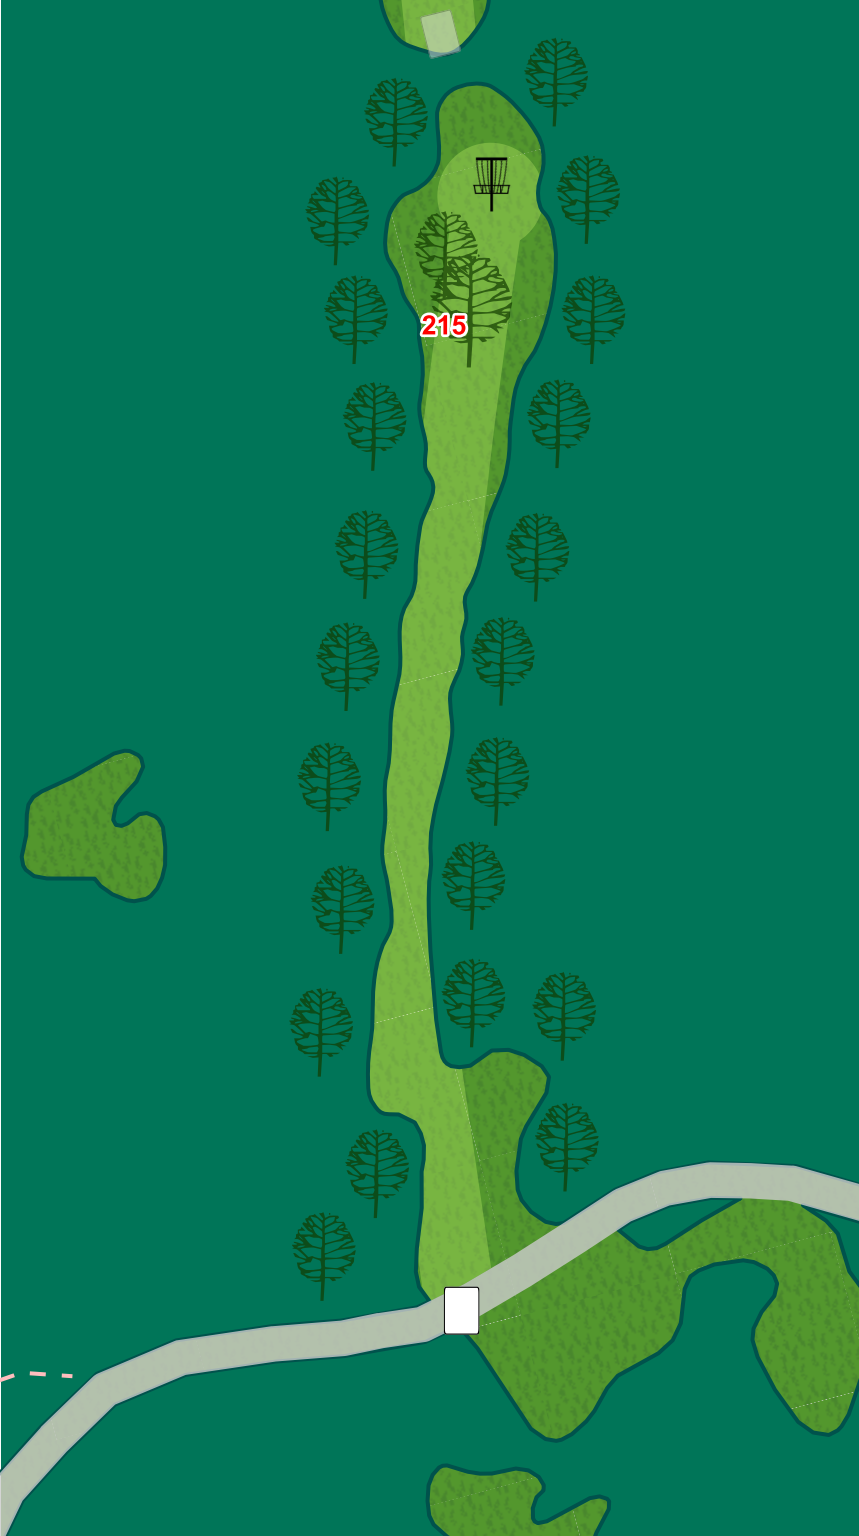

OB to the right in
the residential
yard and parking
area

LAKE EUREKA
PERMANENT COURSE

10

Par 3
320 ft

Play the long pad

LAKE EUREKA
PERMANENT COURSE

11

Par 4
542 ft

LAKE EUREKA
PERMANENT COURSE

12

Par 3
234 ft

LAKE EUREKA
PERMANENT COURSE

13

Par 3
237 ft

LAKE EUREKA
PERMANENT COURSE

14

OB on or over the
walking path to the
left.

LAKE EUREKA
PERMANENT COURSE

18

Par 3
195 ft

OB on or over the walking path to the left. OB to the right beyond painted line. OB on the bridge.

LAKE EUREKA PERMANENT COURSE