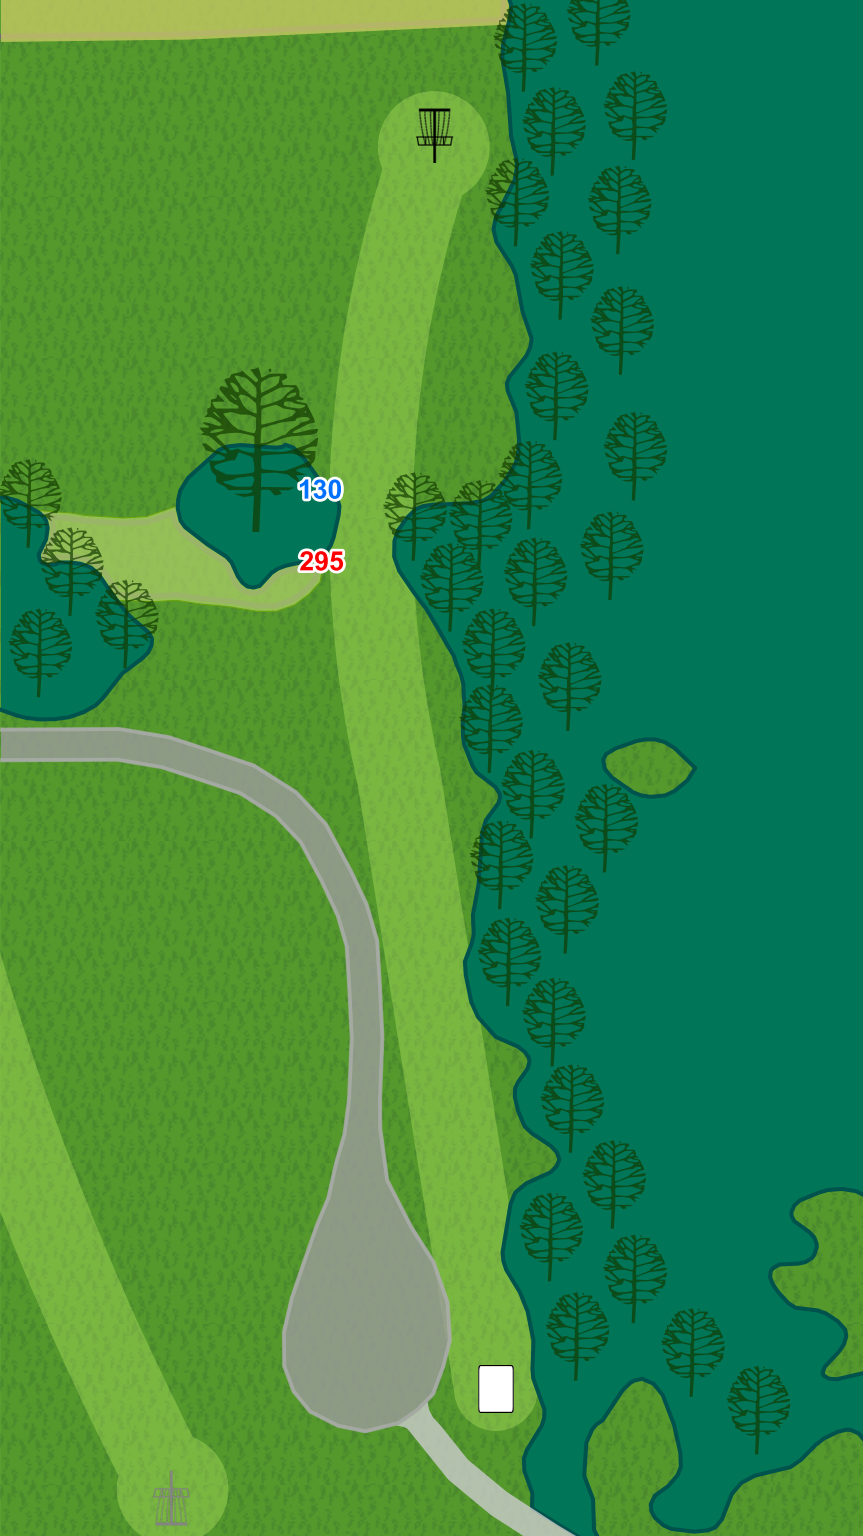

3

Par 3
192 ft

LAKE EUREKA
PERMANENT COURSE

4

Par 3
240 ft

Water is played as casual.

LAKE EUREKA
PERMANENT COURSE

5

Par 3
294 ft

Water is played as casual.

LAKE EUREKA
PERMANENT COURSE

6

Par 3
318 ft

Water is played as casual.

LAKE EUREKA
PERMANENT COURSE

7

Par 4
645 ft

LAKE EUREKA
PERMANENT COURSE

8

Par 3
444 ft

OB in the cornfield
long of basket.
Gravel road is not
OB.

LAKE EUREKA
PERMANENT COURSE

9

Par 4
522 ft

OB to the right in
the residential
yard and parking
area

LAKE EUREKA
PERMANENT COURSE

10

Par 3
320 ft

Play the long pad

LAKE EUREKA
PERMANENT COURSE

11

Par 4
542 ft