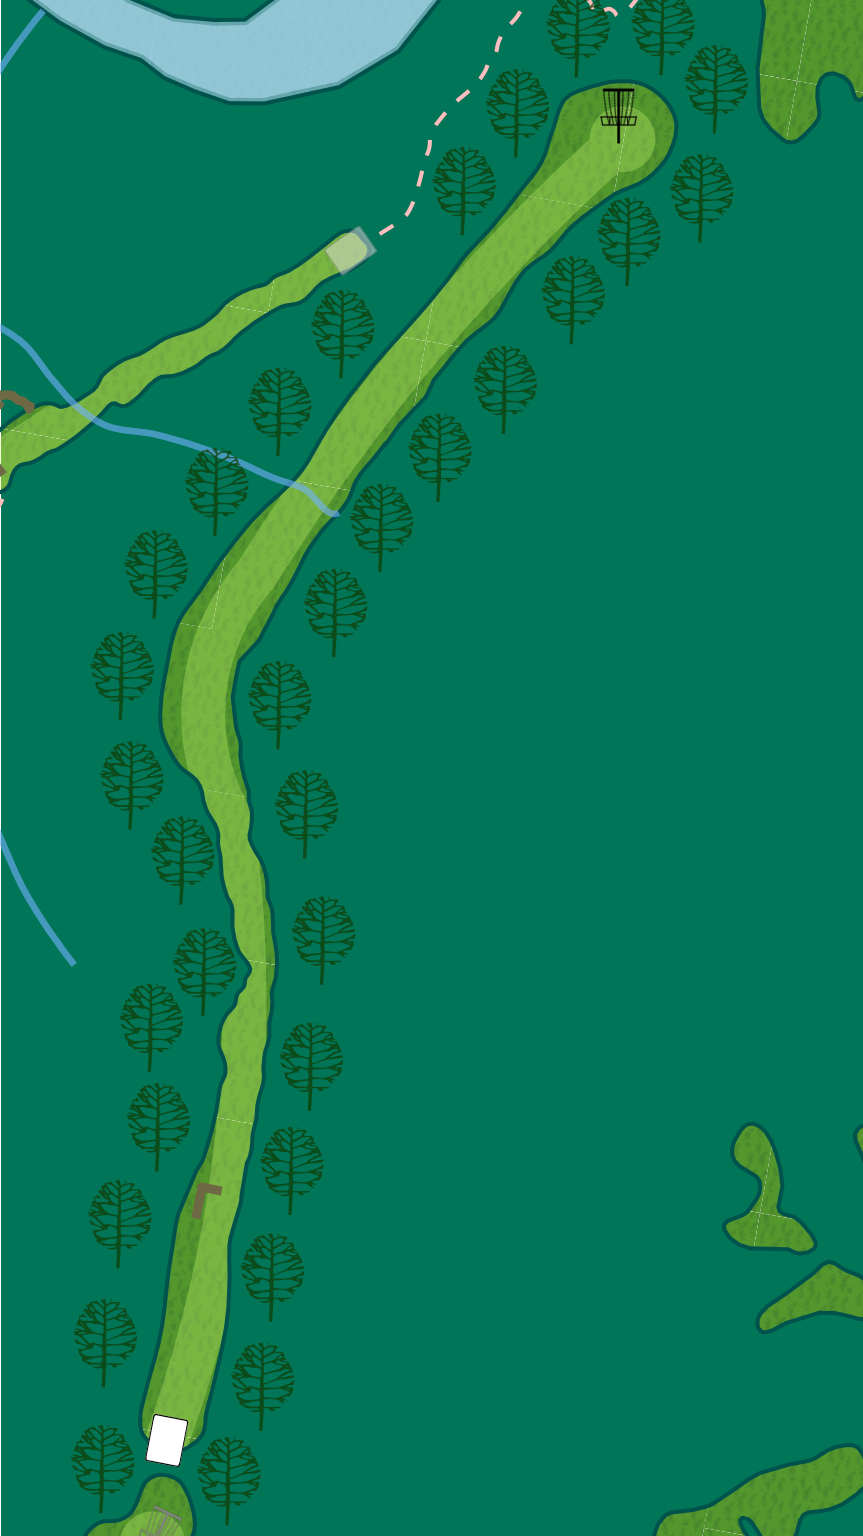

OB to the right in
the residential
yard and parking
area

LAKE EUREKA
PERMANENT COURSE

10

Par 3
320 ft

Play the long pad

LAKE EUREKA
PERMANENT COURSE

11

Par 4
542 ft

LAKE EUREKA
PERMANENT COURSE

12

Par 3
234 ft

LAKE EUREKA
PERMANENT COURSE

13

Par 3
237 ft

LAKE EUREKA
PERMANENT COURSE

14

Par 3
303 ft

OB on or over the walking path to the left. OB in the residential areas to the right.

LAKE EUREKA
PERMANENT COURSE

15

Par 5

Short 761 ft

OB in the residential areas to the right.

Elevated Green

OB on or over the
walking path to the
left.

LAKE EUREKA
PERMANENT COURSE

18

Par 3
195 ft

OB on or over the walking path to the left. OB to the right beyond painted line. OB on the bridge.

LAKE EUREKA PERMANENT COURSE