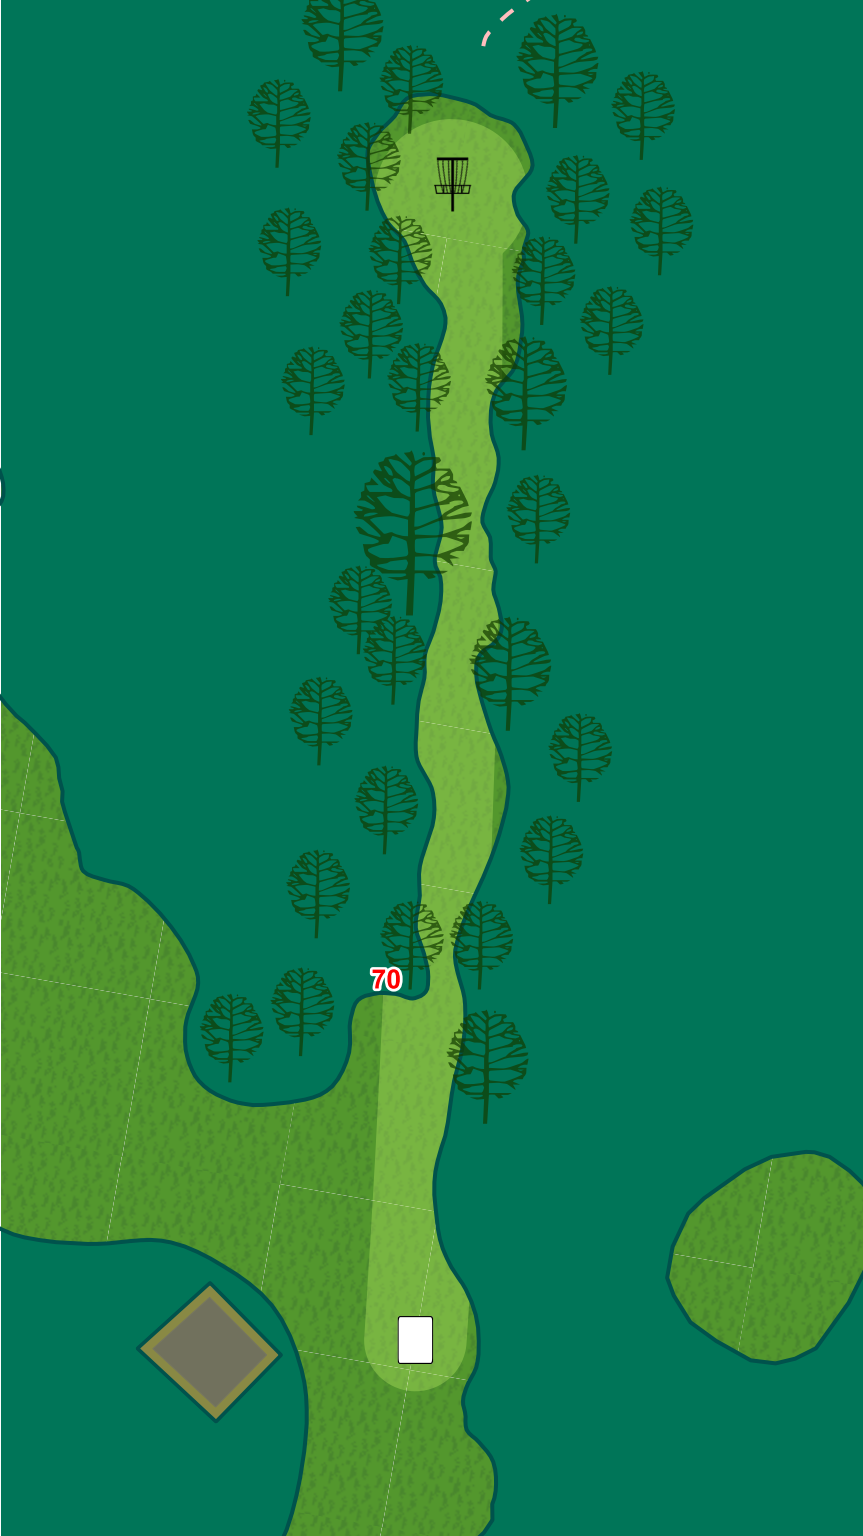

LAKE EUREKA PERMANENT COURSE

Eureka Perm

Hole	1	2	3	4	5	6	7	8	9	10	11	12	13	14	15	16	17	18	Total
Par	3	3	3	3	3	3	4	3	4	3	4	3	3	3	5	4	3	3	60
Distance(FT)	258	234	192	240	294	318	645	444	522	320	542	234	237	303	761	504	264	195	6507
Distance(M)	79	71	59	73	90	97	197	135	159	98	165	71	72	92	232	154	80	59	1983

LAKE EUREKA
PERMANENT COURSE

1

Par 3
258 ft

Playground area is
out of bounds

LAKE EUREKA
PERMANENT COURSE

2

Par 3
234 ft

LAKE EUREKA
PERMANENT COURSE

3

Par 3
192 ft

LAKE EUREKA
PERMANENT COURSE

4

Par 3
240 ft

Water is played as casual.

LAKE EUREKA
PERMANENT COURSE

5

OB on or over the
walking path to the
left.

LAKE EUREKA
PERMANENT COURSE

18

Par 3
195 ft

OB on or over the walking path to the left. OB to the right beyond painted line. OB on the bridge.

LAKE EUREKA PERMANENT COURSE