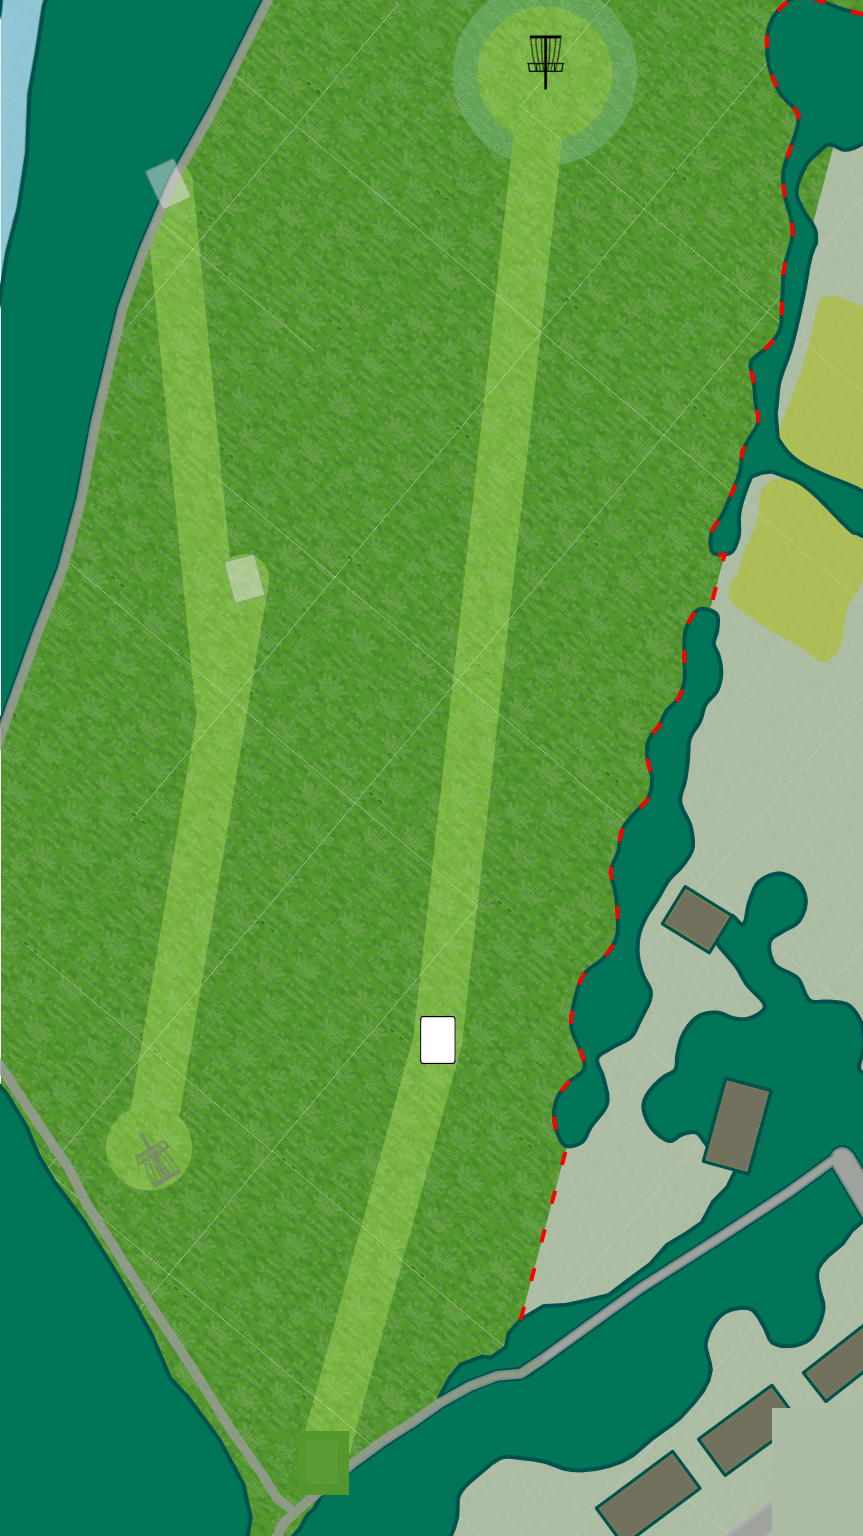

OB to the right in
the residential
yard and parking
area

LAKE EUREKA
PERMANENT COURSE

10

Par 3
320 ft

Play the long pad

LAKE EUREKA
PERMANENT COURSE

11

Par 4
542 ft

LAKE EUREKA
PERMANENT COURSE

12

Par 3
234 ft

LAKE EUREKA
PERMANENT COURSE

13

Par 3
237 ft

LAKE EUREKA
PERMANENT COURSE

14

Par 3
303 ft

OB on or over the walking path to the left. OB in the residential areas to the right.

LAKE EUREKA
PERMANENT COURSE

15

Par 5

Short 761 ft

OB in the residential areas to the right.

Elevated Green

OB on or over the
walking path to the
left.

LAKE EUREKA
PERMANENT COURSE

18

Par 3
195 ft

OB on or over the walking path to the left. OB to the right beyond painted line. OB on the bridge.

LAKE EUREKA PERMANENT COURSE