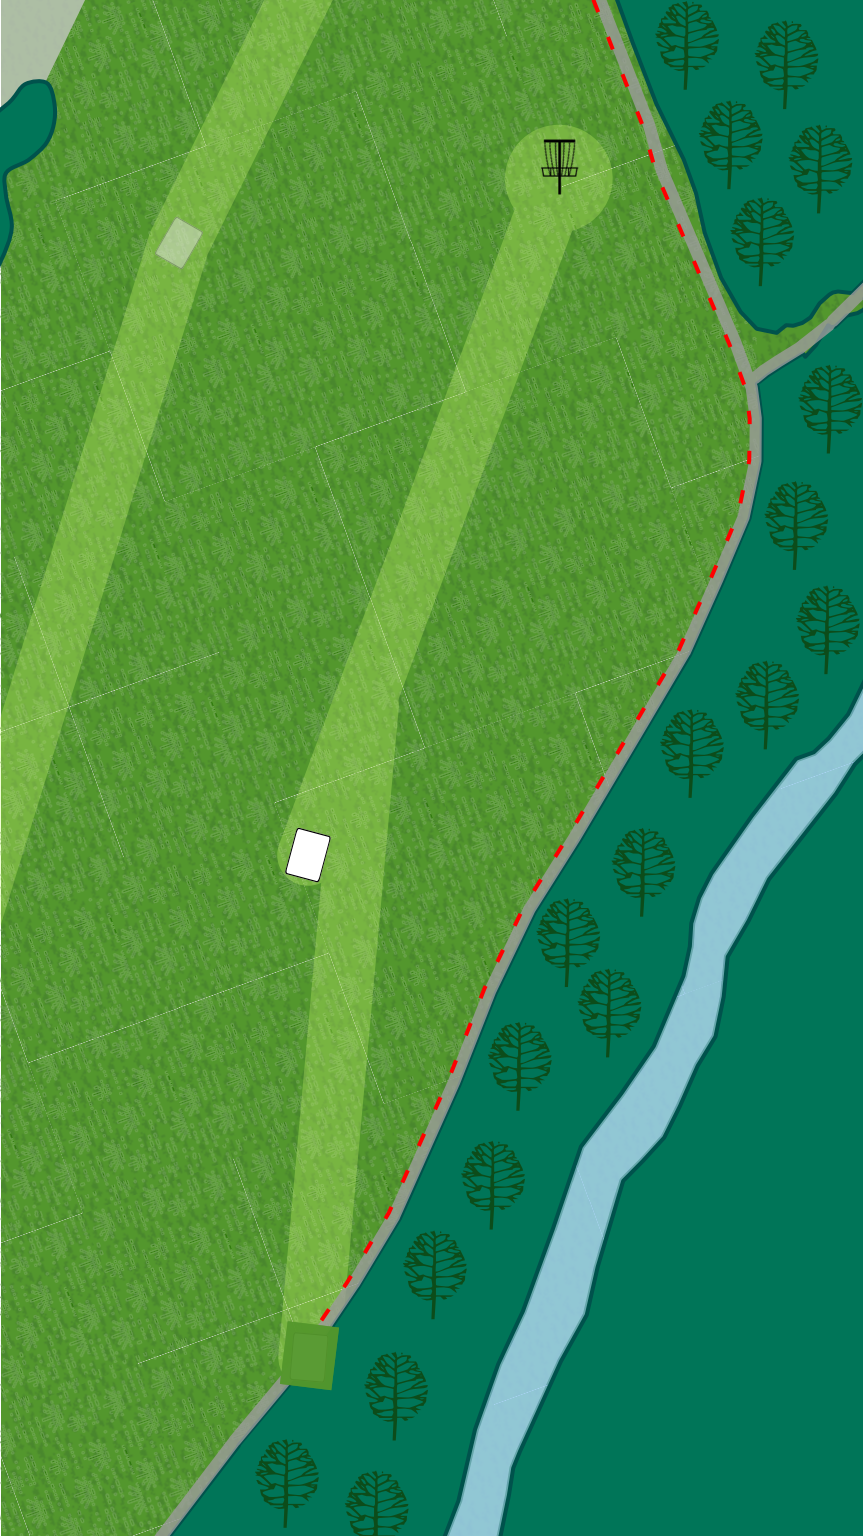

LAKE EUREKA
PERMANENT COURSE

12

Par 3
234 ft

LAKE EUREKA
PERMANENT COURSE

13

Par 3
237 ft

LAKE EUREKA
PERMANENT COURSE

14

Par 3
303 ft

OB on or over the walking path to the left. OB in the residential areas to the right.

LAKE EUREKA
PERMANENT COURSE

15

Par 5

Short 761 ft

OB in the residential areas to the right.

Elevated Green

LAKE EUREKA
PERMANENT COURSE

16

Par 4

Short 504 ft

OB on or over
the concrete
path.

LAKE EUREKA
PERMANENT COURSE

17

Par 3
264 ft

OB on or over the
walking path to the
left.

LAKE EUREKA
PERMANENT COURSE

18

Par 3
195 ft

OB on or over the walking path to the left. OB to the right beyond painted line. OB on the bridge.

LAKE EUREKA PERMANENT COURSE