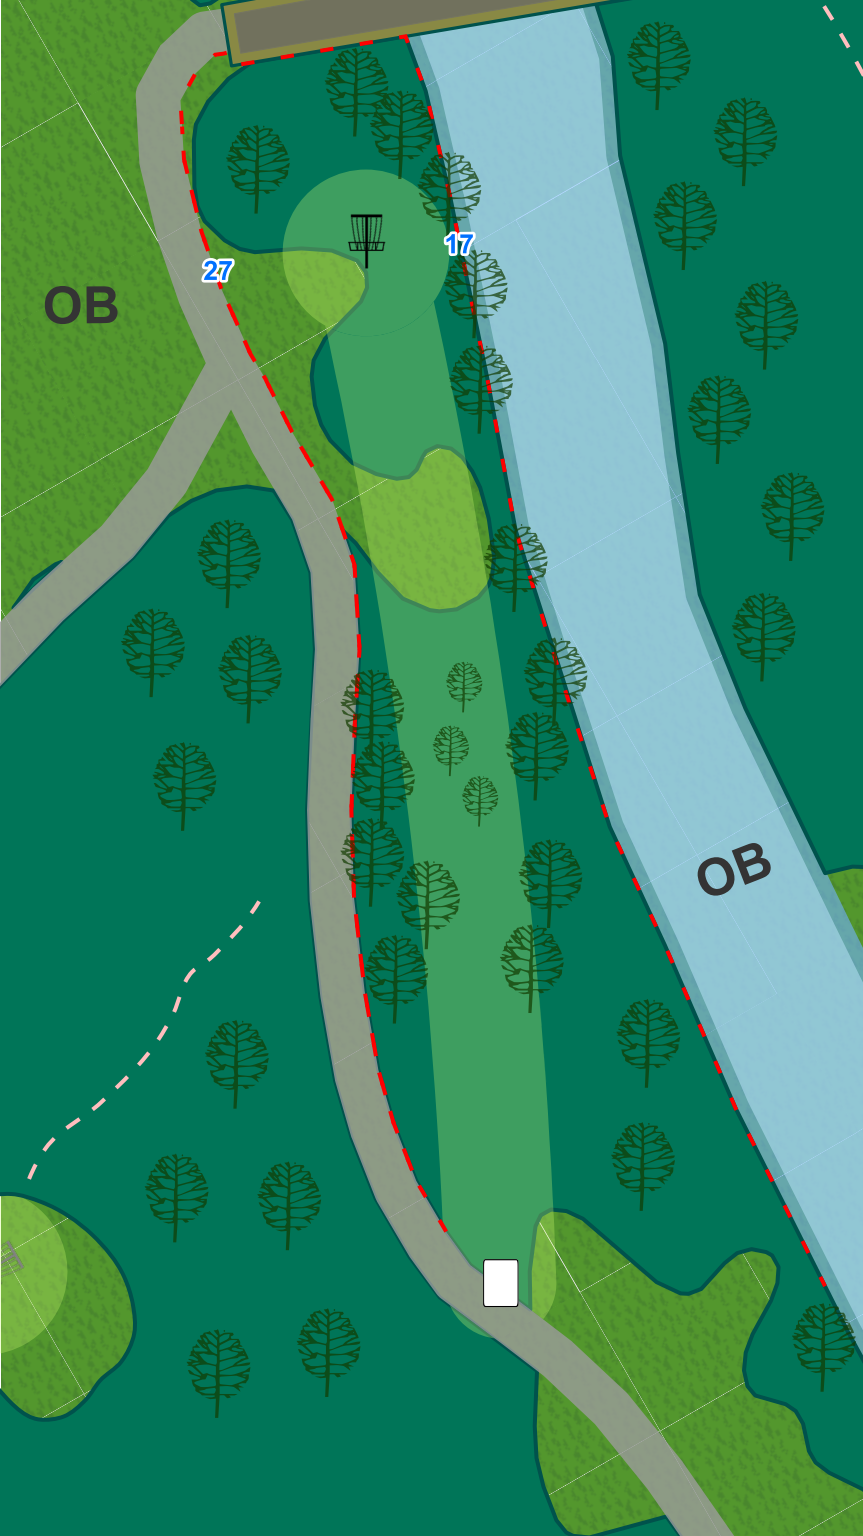

Par 3
303 ft

OB on or over the walking path to the left. OB in the residential areas to the right.

LAKE EUREKA
PERMANENT COURSE

15

Par 5

Short 761 ft

OB in the residential areas to the right.

Elevated Green

LAKE EUREKA
PERMANENT COURSE

16

Par 4

Short 504 ft

OB on or over
the concrete
path.

LAKE EUREKA
PERMANENT COURSE

17

Par 3
264 ft

OB on or over the
walking path to the
left.

LAKE EUREKA
PERMANENT COURSE

18

Par 3
195 ft

OB on or over the walking path to the left. OB to the right beyond painted line. OB on the bridge.

LAKE EUREKA PERMANENT COURSE

Legend

Tee

Basket

— — Out of Bounds

150 Distance From Tee

25 Distance To Hole

Disclaimer: Map locations and distances are approximate and subject to change or removal. No warranties will be made, stated or implied concerning the accuracy or completeness of data presented in the mapping.