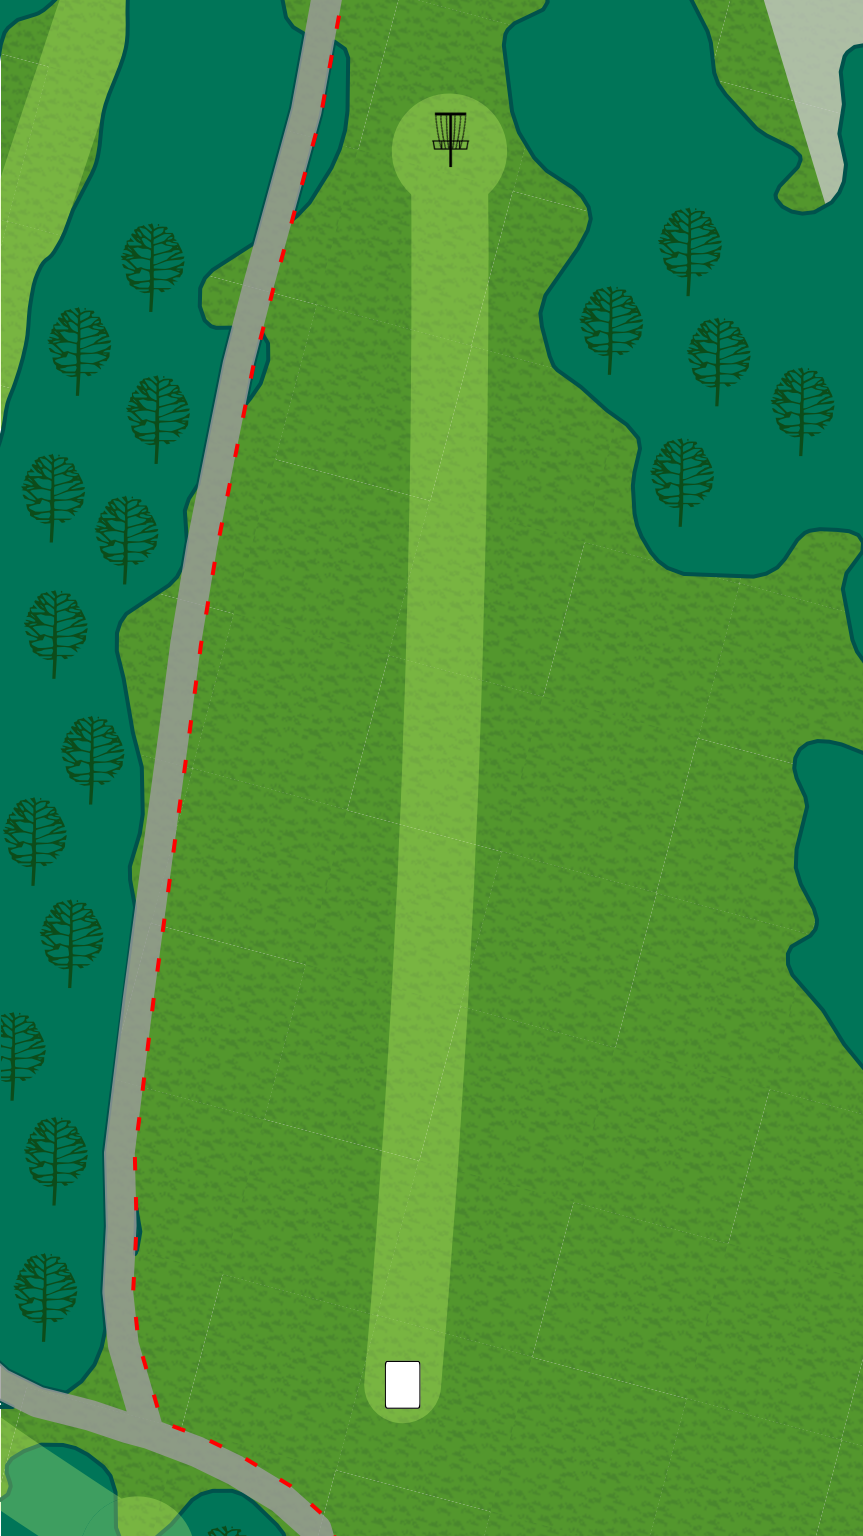

OB to the right in
the residential
yard and parking
area

LAKE EUREKA
PERMANENT COURSE

10

Par 3
320 ft

Play the long pad

LAKE EUREKA
PERMANENT COURSE

11

Par 4
542 ft

LAKE EUREKA
PERMANENT COURSE

12

Par 3
234 ft

LAKE EUREKA
PERMANENT COURSE

13

Par 3
237 ft

LAKE EUREKA
PERMANENT COURSE

14

Par 3
303 ft

OB on or over the walking path to the left. OB in the residential areas to the right.

LAKE EUREKA
PERMANENT COURSE

15

Par 5

Short 761 ft

OB in the residential areas to the right.

Elevated Green

OB on or over the
walking path to the
left.

LAKE EUREKA
PERMANENT COURSE

18

Par 3
195 ft

OB on or over the walking path to the left. OB to the right beyond painted line. OB on the bridge.

LAKE EUREKA PERMANENT COURSE