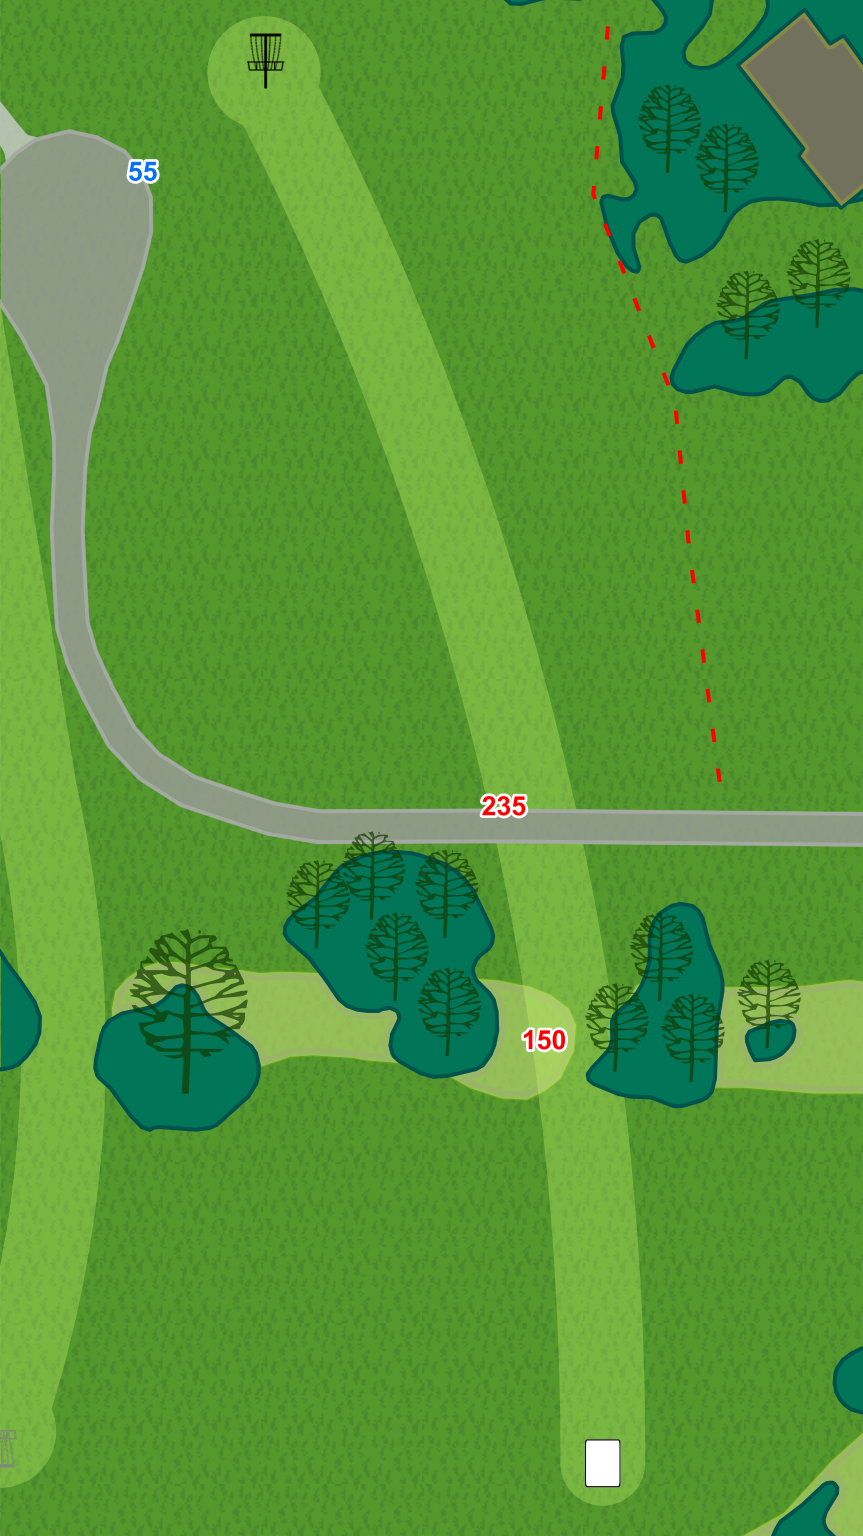

Par 4
645 ft

LAKE EUREKA
PERMANENT COURSE

8

Par 3
444 ft

OB in the cornfield
long of basket.
Gravel road is not
OB.

LAKE EUREKA
PERMANENT COURSE

9

Par 4
522 ft

OB to the right in
the residential
yard and parking
area

LAKE EUREKA
PERMANENT COURSE

10

Par 3
320 ft

Play the long pad

LAKE EUREKA
PERMANENT COURSE

11

Par 4
542 ft

LAKE EUREKA
PERMANENT COURSE

12

Par 3
234 ft

LAKE EUREKA
PERMANENT COURSE

13

Par 3
237 ft

LAKE EUREKA
PERMANENT COURSE

14

OB on or over the
walking path to the
left.

LAKE EUREKA
PERMANENT COURSE

18

Par 3
195 ft

OB on or over the walking path to the left. OB to the right beyond painted line. OB on the bridge.

LAKE EUREKA PERMANENT COURSE