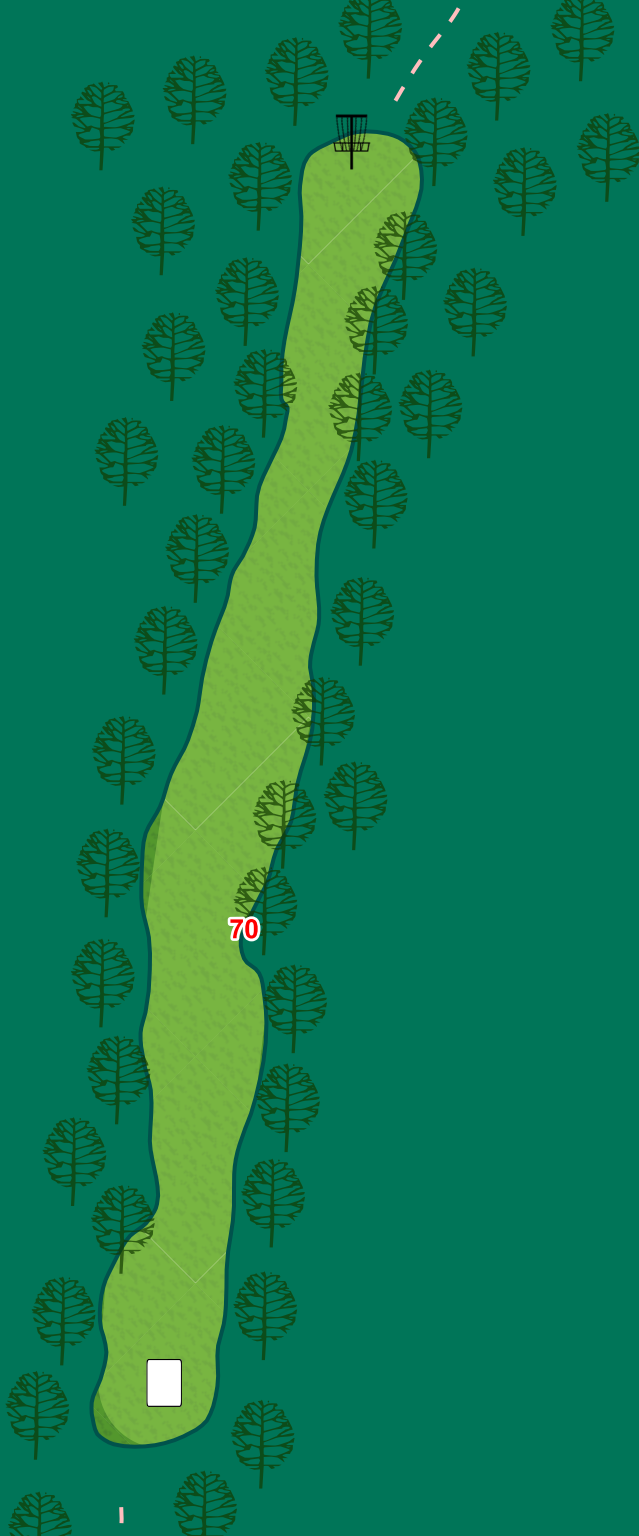

LAKE EUREKA PERMANENT COURSE

Eureka Perm

Hole	1	2	3	4	5	6	7	8	9	10	11	12	13	14	15	16	17	18	Total
Par	3	3	3	3	3	3	4	3	4	3	4	3	3	3	5	4	3	3	60
Distance(FT)	258	234	192	240	294	318	645	444	522	320	542	234	237	303	761	504	264	195	6507
Distance(M)	79	71	59	73	90	97	197	135	159	98	165	71	72	92	232	154	80	59	1983

LAKE EUREKA
PERMANENT COURSE

1

Par 3
258 ft

Playground area is
out of bounds

LAKE EUREKA
PERMANENT COURSE

2

Par 3
234 ft

LAKE EUREKA
PERMANENT COURSE

3

Par 3
192 ft

LAKE EUREKA
PERMANENT COURSE

4

Par 3
240 ft

Water is played as casual.

LAKE EUREKA
PERMANENT COURSE

5

Par 3
294 ft

Water is played as casual.

LAKE EUREKA
PERMANENT COURSE

6

Par 3
318 ft

Water is played as casual.

LAKE EUREKA
PERMANENT COURSE

7