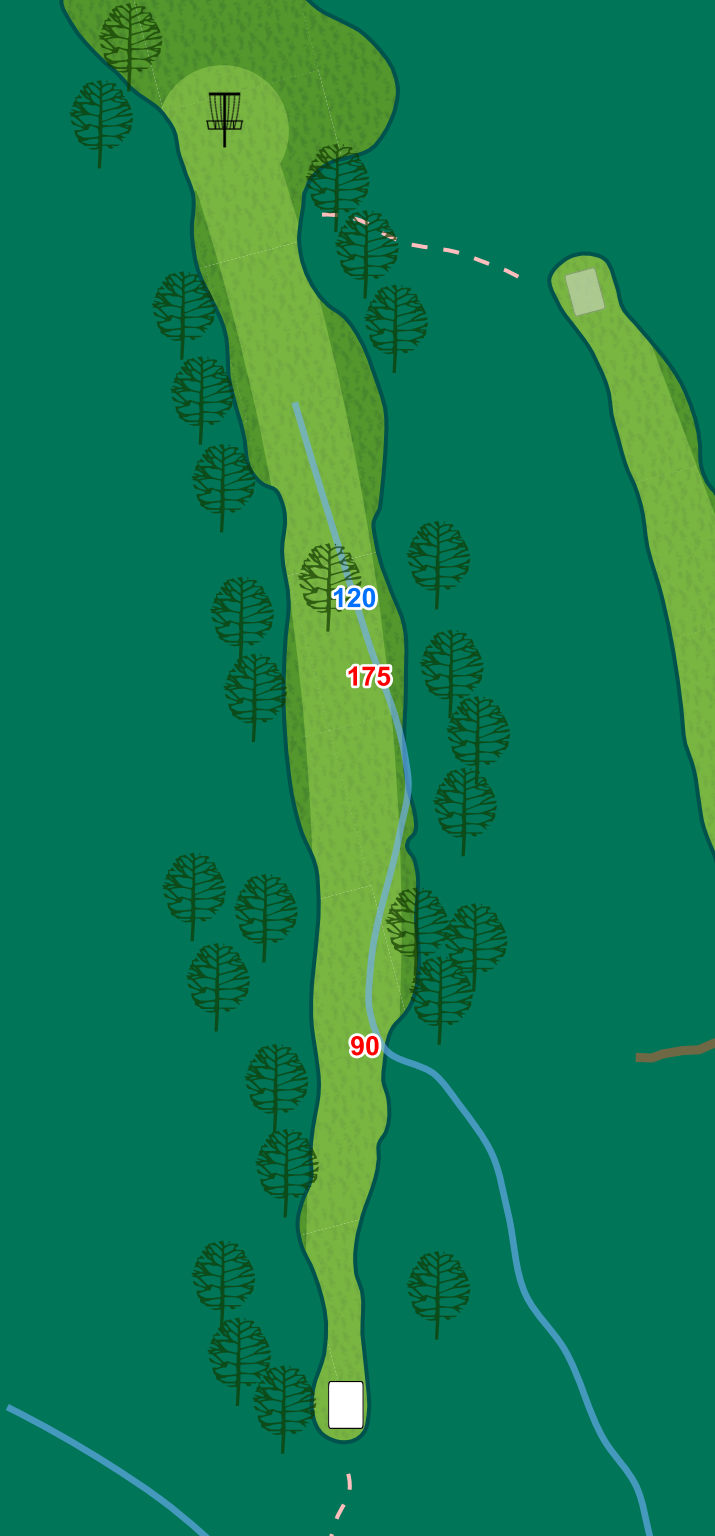

LAKE EUREKA PERMANENT COURSE

Eureka Perm

Hole	1	2	3	4	5	6	7	8	9	10	11	12	13	14	15	16	17	18	Total
Par	3	3	3	3	3	3	4	3	4	3	4	3	3	3	5	4	3	3	60
Distance(FT)	258	234	192	240	294	318	645	444	522	320	542	234	237	303	761	504	264	195	6507
Distance(M)	79	71	59	73	90	97	197	135	159	98	165	71	72	92	232	154	80	59	1983

LAKE EUREKA
PERMANENT COURSE

1

Par 3
258 ft

Playground area is
out of bounds

LAKE EUREKA
PERMANENT COURSE

2

Par 3
234 ft

LAKE EUREKA
PERMANENT COURSE

3

Par 3
192 ft

LAKE EUREKA
PERMANENT COURSE

4

Par 3
240 ft

Water is played as casual.

LAKE EUREKA
PERMANENT COURSE

5

Par 3
294 ft

Water is played as casual.

LAKE EUREKA
PERMANENT COURSE

6

Par 3
318 ft

Water is played as casual.

LAKE EUREKA
PERMANENT COURSE

7