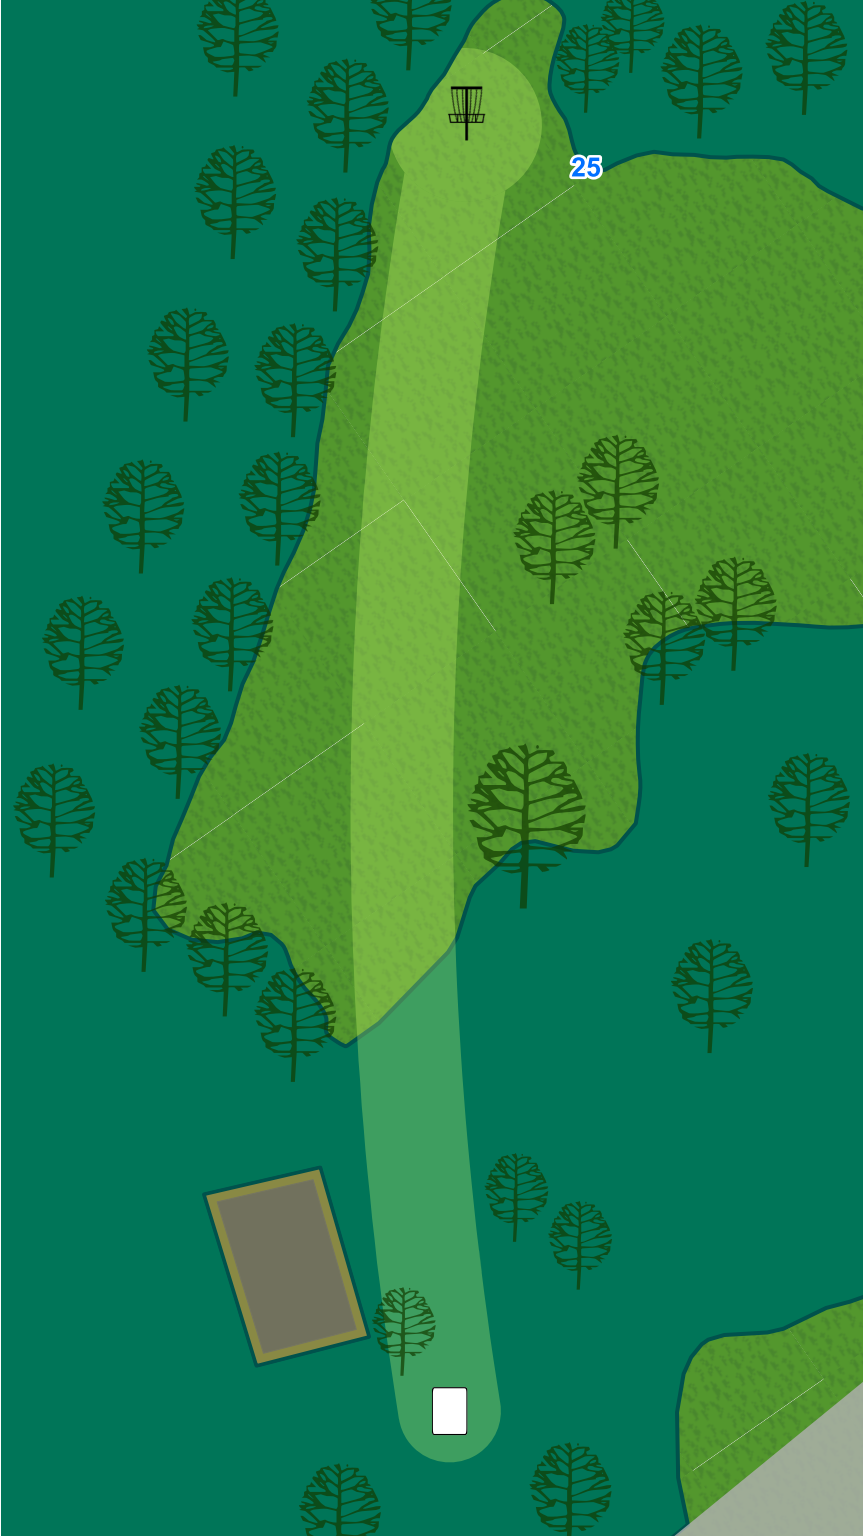

LAKE EUREKA PERMANENT COURSE

Eureka Perm

Hole	1	2	3	4	5	6	7	8	9	10	11	12	13	14	15	16	17	18	Total
Par	3	3	3	3	3	3	4	3	4	3	4	3	3	3	5	4	3	3	60
Distance(FT)	258	234	192	240	294	318	645	444	522	320	542	234	237	303	761	504	264	195	6507
Distance(M)	79	71	59	73	90	97	197	135	159	98	165	71	72	92	232	154	80	59	1983

LAKE EUREKA
PERMANENT COURSE

1

Par 3
258 ft

Playground area is
out of bounds

LAKE EUREKA
PERMANENT COURSE

2

Par 3
234 ft

LAKE EUREKA
PERMANENT COURSE

3

Par 3
192 ft

LAKE EUREKA
PERMANENT COURSE

4

Par 3
240 ft

Water is played as casual.

LAKE EUREKA
PERMANENT COURSE

5

OB on or over the
walking path to the
left.

LAKE EUREKA
PERMANENT COURSE

18

Par 3
195 ft

OB on or over the walking path to the left. OB to the right beyond painted line. OB on the bridge.

LAKE EUREKA PERMANENT COURSE