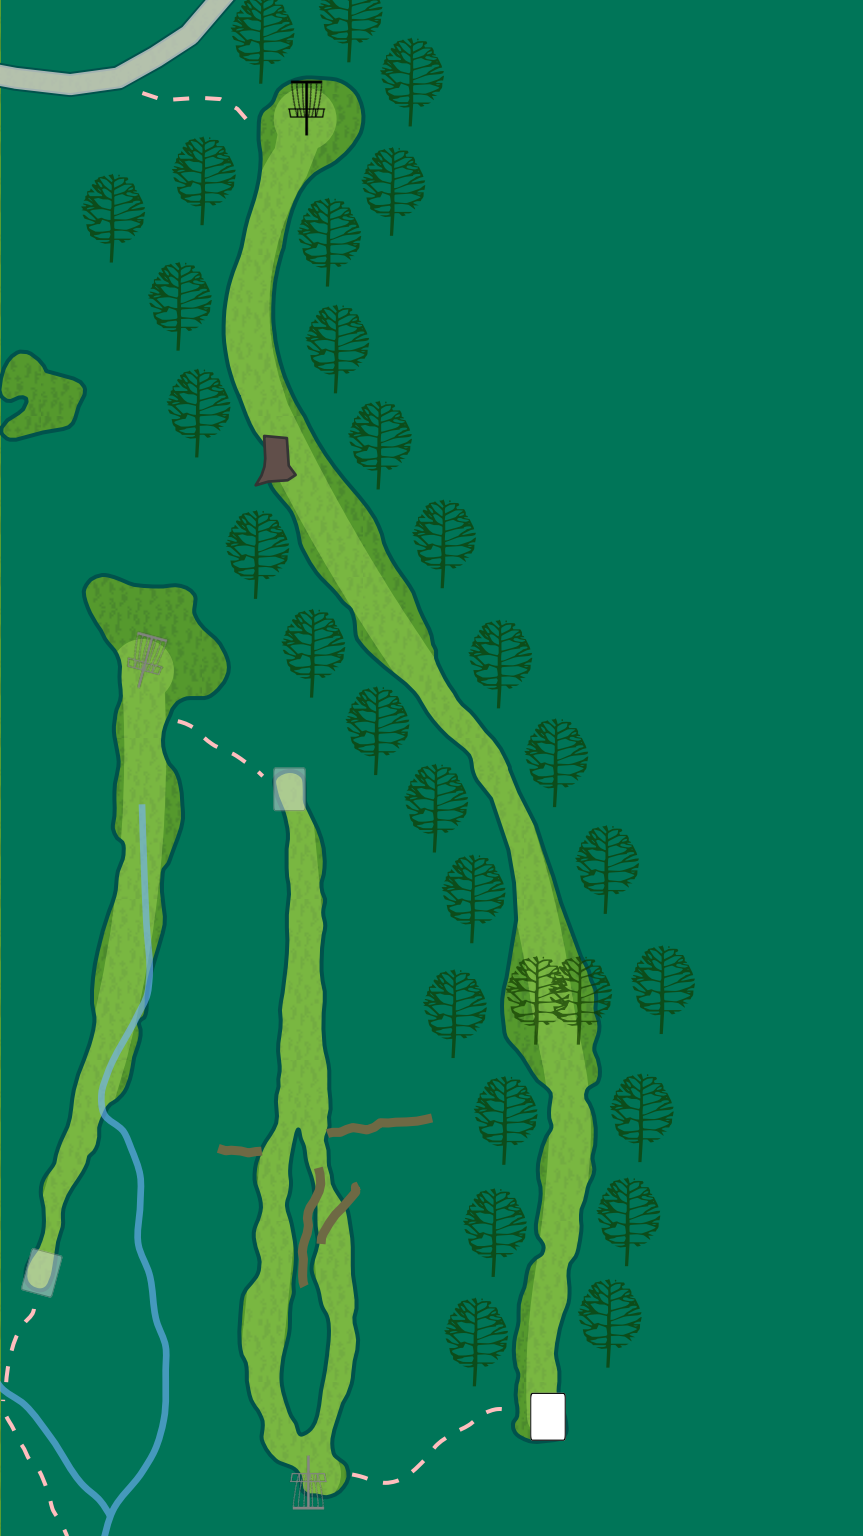

3

Par 3
192 ft

LAKE EUREKA
PERMANENT COURSE

4

Par 3
240 ft

Water is played as casual.

LAKE EUREKA
PERMANENT COURSE

5

Par 3
294 ft

Water is played as casual.

LAKE EUREKA
PERMANENT COURSE

6

Par 3
318 ft

Water is played as casual.

LAKE EUREKA
PERMANENT COURSE

7

Par 4
645 ft

LAKE EUREKA
PERMANENT COURSE

8

Par 3
444 ft

OB in the cornfield
long of basket.
Gravel road is not
OB.

LAKE EUREKA
PERMANENT COURSE

9

Par 4
522 ft

OB to the right in
the residential
yard and parking
area

LAKE EUREKA
PERMANENT COURSE

10

Par 3
320 ft

Play the long pad

LAKE EUREKA
PERMANENT COURSE

11

Par 4
542 ft