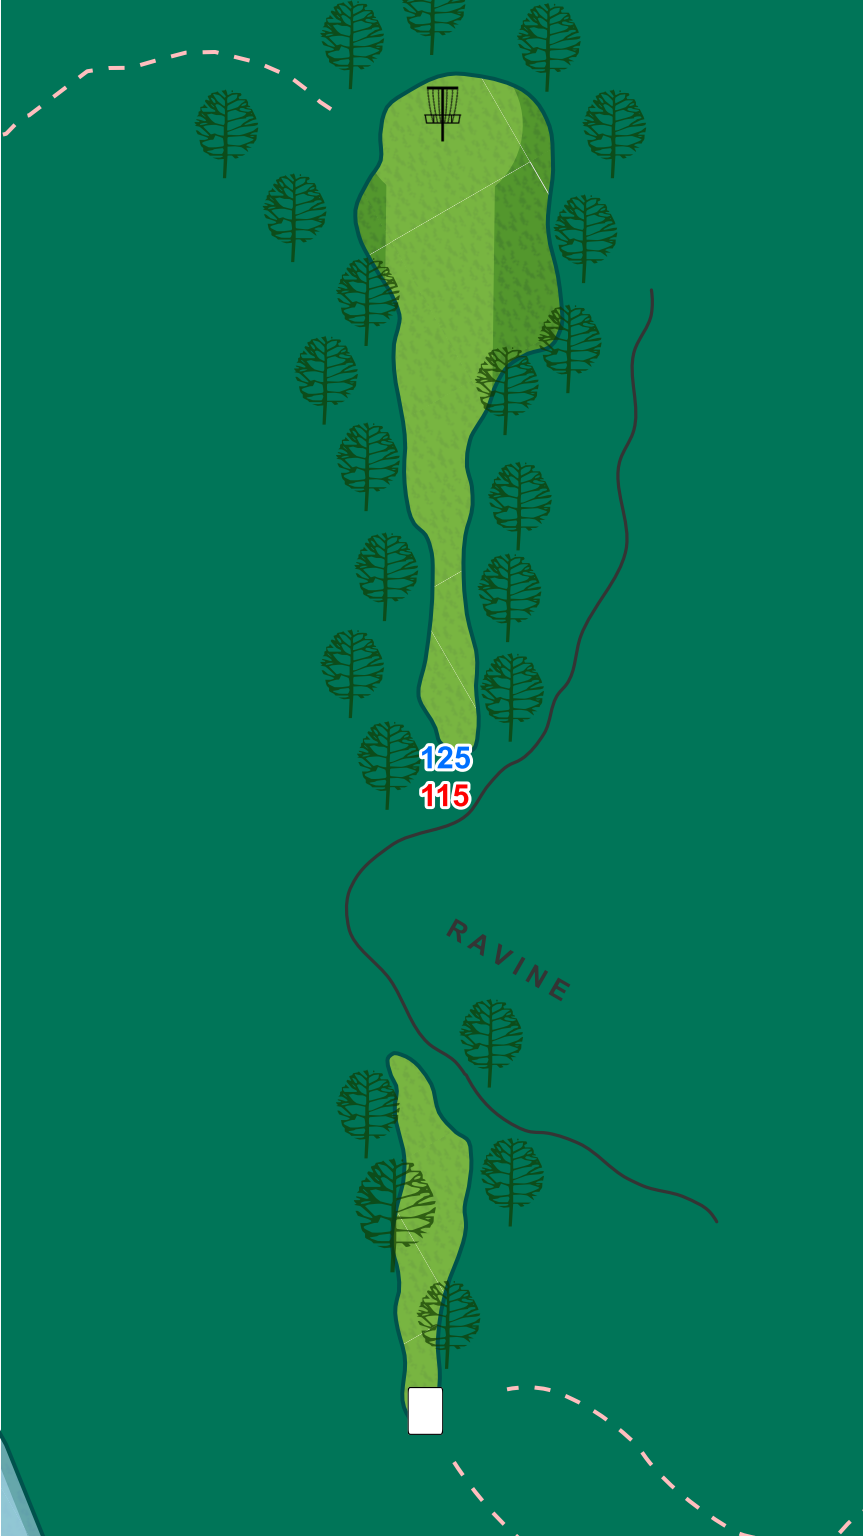

OB to the right in
the residential
yard and parking
area

LAKE EUREKA
PERMANENT COURSE

10

Par 3
320 ft

Play the long pad

LAKE EUREKA
PERMANENT COURSE

11

Par 4
542 ft

LAKE EUREKA
PERMANENT COURSE

12

Par 3
234 ft

LAKE EUREKA
PERMANENT COURSE

13

Par 3
237 ft

LAKE EUREKA
PERMANENT COURSE

14

Par 3
303 ft

OB on or over the walking path to the left. OB in the residential areas to the right.

LAKE EUREKA
PERMANENT COURSE

15

Par 5

Short 761 ft

OB in the residential areas to the right.

Elevated Green

OB on or over the
walking path to the
left.

LAKE EUREKA
PERMANENT COURSE

18

Par 3
195 ft

OB on or over the walking path to the left. OB to the right beyond painted line. OB on the bridge.

LAKE EUREKA PERMANENT COURSE