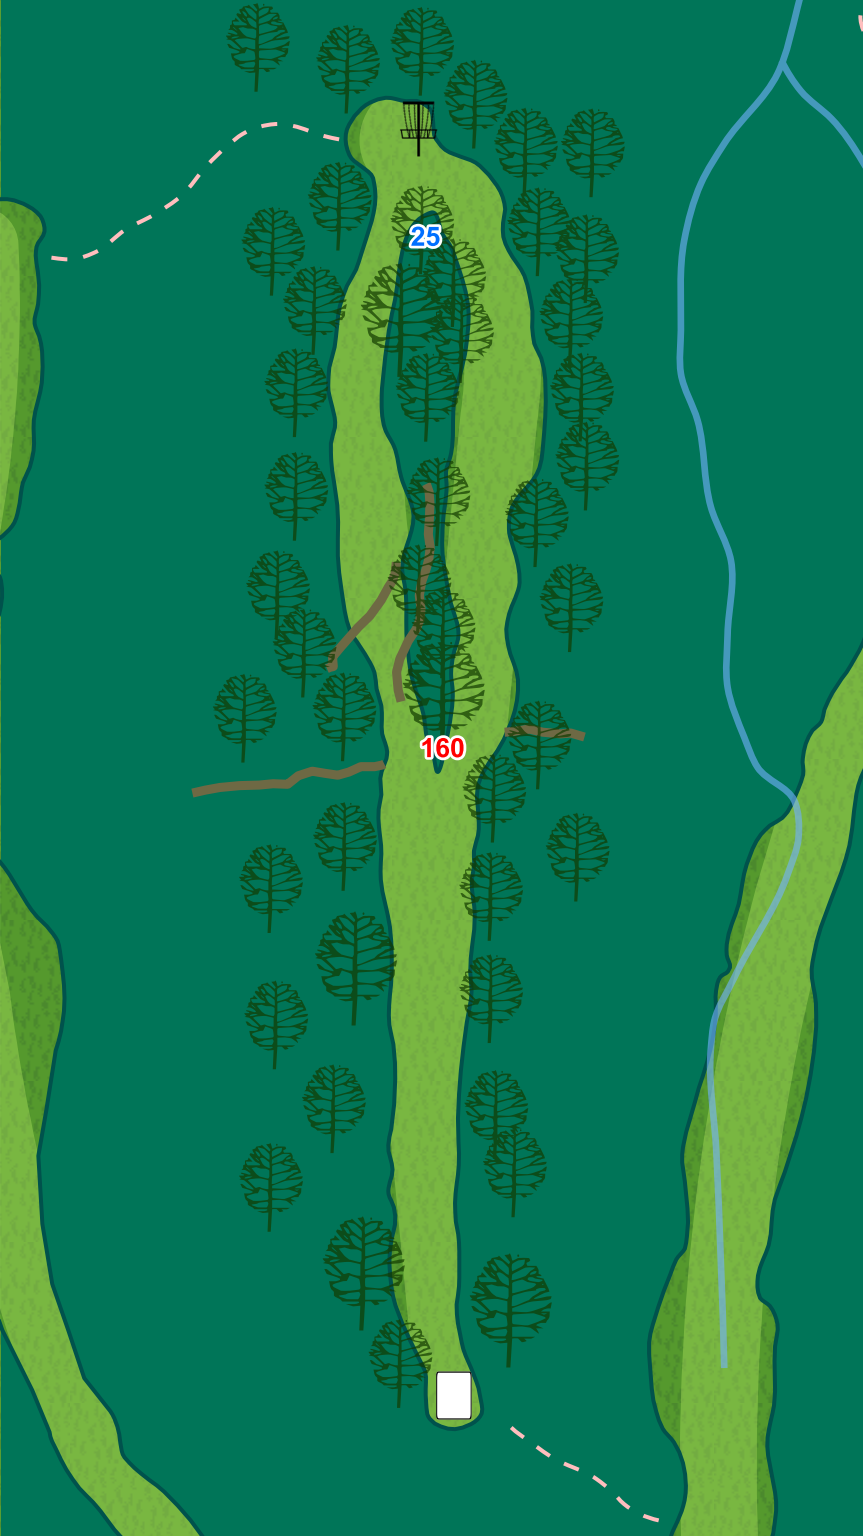

LAKE EUREKA
PERMANENT COURSE

1

Par 3
258 ft

Playground area is
out of bounds

LAKE EUREKA
PERMANENT COURSE

2

Par 3
234 ft

LAKE EUREKA
PERMANENT COURSE

3

Par 3
192 ft

LAKE EUREKA
PERMANENT COURSE

4

Par 3
240 ft

Water is played as casual.

LAKE EUREKA
PERMANENT COURSE

5

Par 3
294 ft

Water is played as casual.

LAKE EUREKA
PERMANENT COURSE

6

Par 3
318 ft

Water is played as casual.

LAKE EUREKA
PERMANENT COURSE

7

OB on or over the
walking path to the
left.

LAKE EUREKA
PERMANENT COURSE

18

Par 3
195 ft

OB on or over the walking path to the left. OB to the right beyond painted line. OB on the bridge.

LAKE EUREKA PERMANENT COURSE