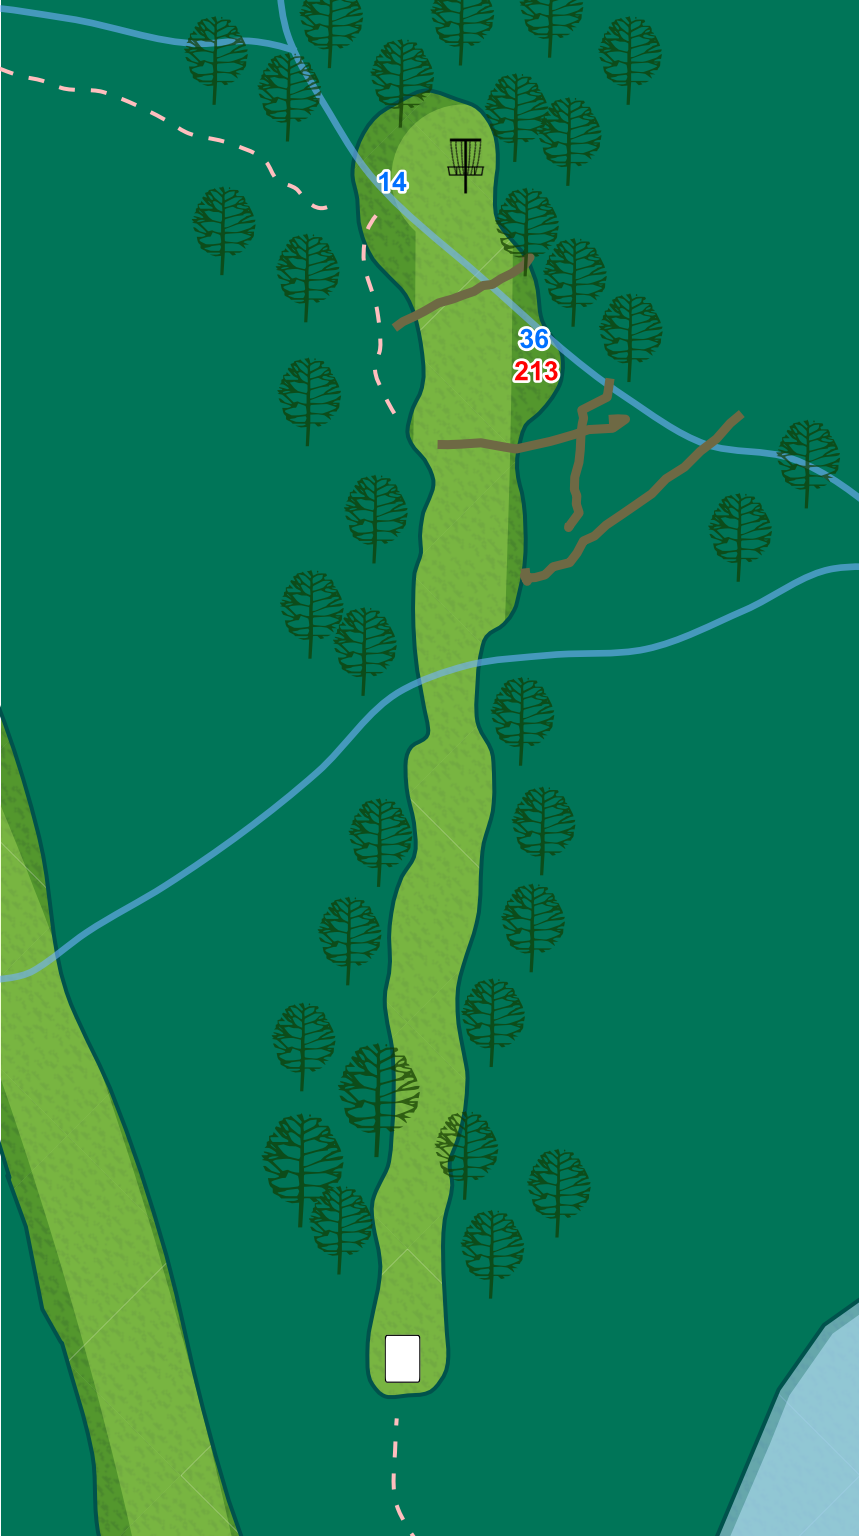

LAKE EUREKA PERMANENT COURSE

Eureka Perm

Hole	1	2	3	4	5	6	7	8	9	10	11	12	13	14	15	16	17	18	Total
Par	3	3	3	3	3	3	4	3	4	3	4	3	3	3	5	4	3	3	60
Distance(FT)	258	234	192	240	294	318	645	444	522	320	542	234	237	303	761	504	264	195	6507
Distance(M)	79	71	59	73	90	97	197	135	159	98	165	71	72	92	232	154	80	59	1983

LAKE EUREKA
PERMANENT COURSE

1

Par 3
258 ft

Playground area is
out of bounds

LAKE EUREKA
PERMANENT COURSE

2

Par 3
234 ft

LAKE EUREKA
PERMANENT COURSE

3

Par 3
192 ft

LAKE EUREKA
PERMANENT COURSE

4

Par 3
240 ft

Water is played as casual.

LAKE EUREKA
PERMANENT COURSE

5

OB on or over the
walking path to the
left.

LAKE EUREKA
PERMANENT COURSE

18

Par 3
195 ft

OB on or over the walking path to the left. OB to the right beyond painted line. OB on the bridge.

LAKE EUREKA PERMANENT COURSE