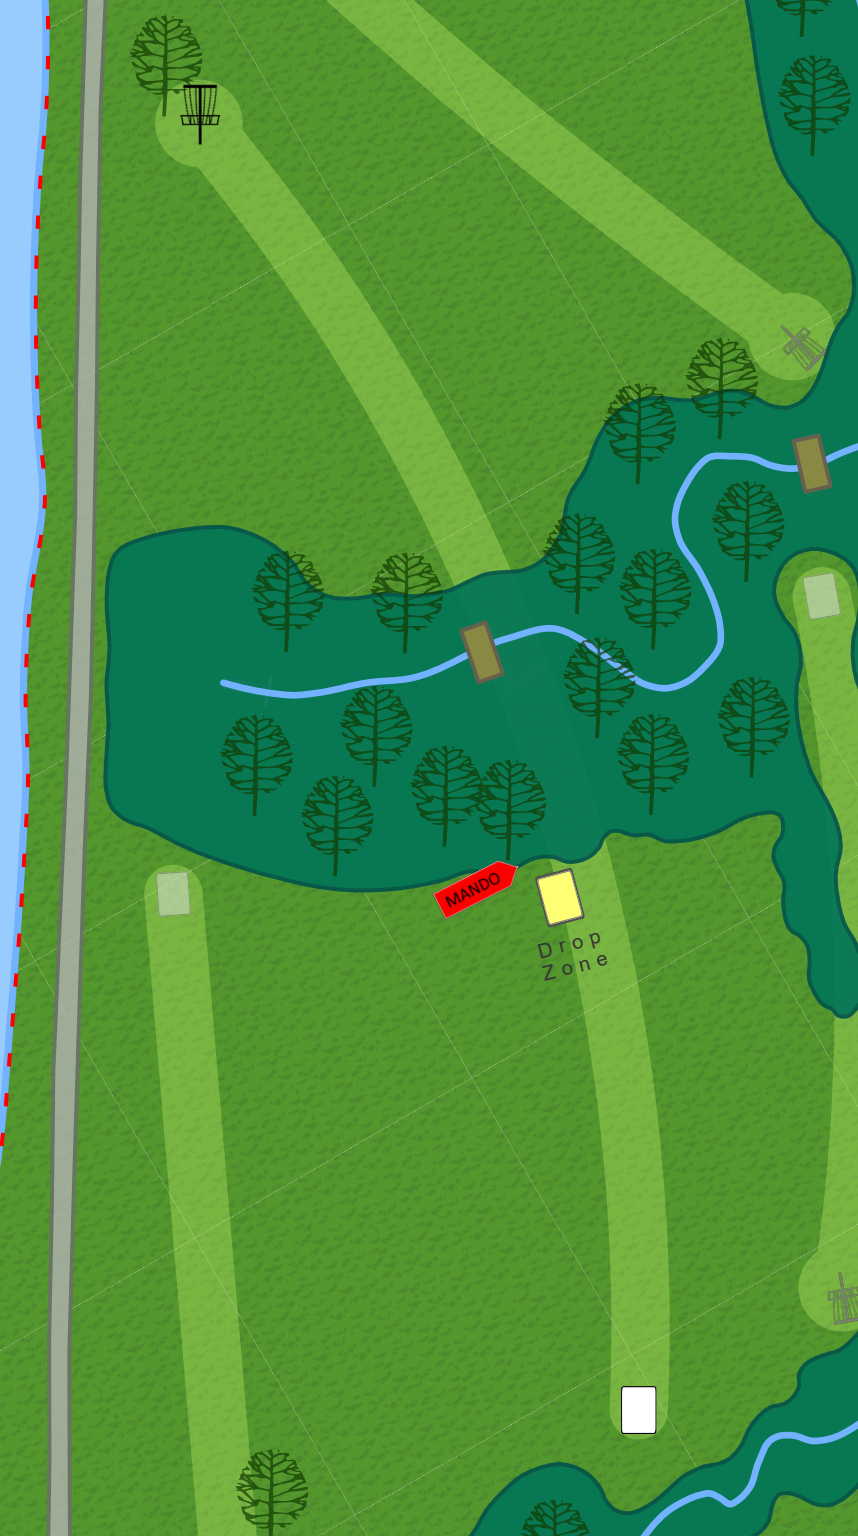

KENNEL LAKE

DISC GOLF COURSE

Kennel Lake

Hole	1	2	3	4	5	6	7	8	9	10	11	12	13	14	15	16	17	18	Total
Par	3	3	3	4	3	3	4	3	3	3	3	3	3	3	3	4	4	4	59
Distance(FT)	405	271	256	475	349	387	505	210	353	325	304	322	286	365	276	572	573	515	6749
Distance(M)	123	83	78	145	106	118	154	64	108	99	93	98	87	111	84	174	174	157	2057

KENNEL LAKE
DISC GOLF COURSE

1

Par 3
405 ft

Residential area to the left is OB. On or over parking lot/drive to the right is OB. In buildings or on top of buildings are OB. Creek is casual.

KENNEL LAKE
DISC GOLF COURSE

2

Par 3
271 ft

KENNEL LAKE
DISC GOLF COURSE

3

Par 3
256 ft

Creek is casual.

**KENNEL LAKE
DISC GOLF COURSE**

4

**Par 4
475 ft**

Surrounded by water in the lake is OB. Creek is casual. Discs must not enter restricted space left of the marked tree. If mandatory is missed, proceed to DZ with one penalty throw.

KENNEL LAKE
DISC GOLF COURSE