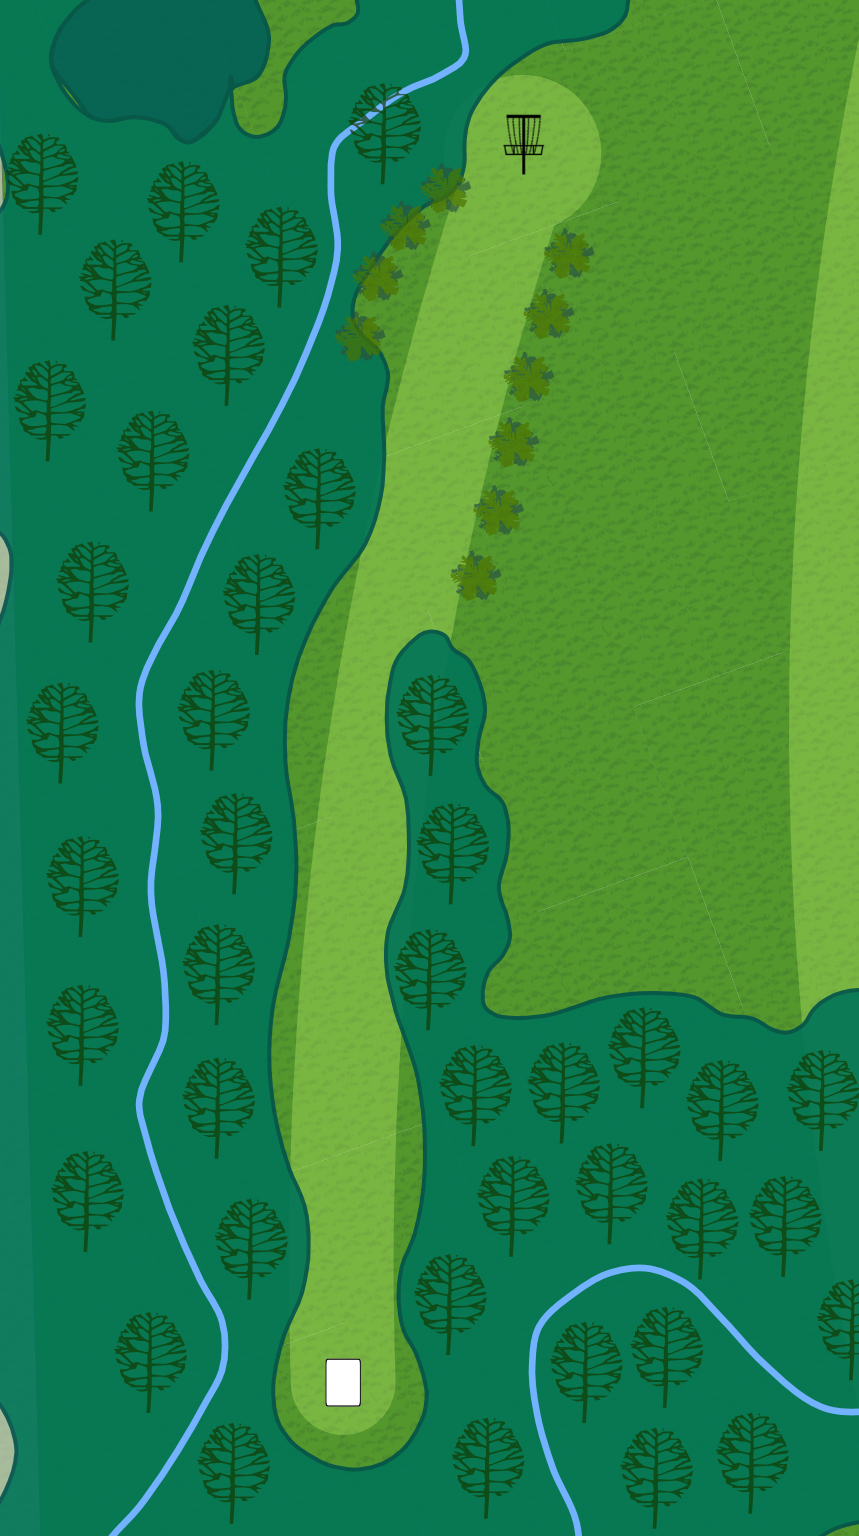

KENNEL LAKE

DISC GOLF COURSE

Kennel Lake

Hole	1	2	3	4	5	6	7	8	9	10	11	12	13	14	15	16	17	18	Total
Par	3	3	3	4	3	3	4	3	3	3	3	3	3	3	3	4	4	4	59
Distance(FT)	405	271	256	475	349	387	505	210	353	325	304	322	286	365	276	572	573	515	6749
Distance(M)	123	83	78	145	106	118	154	64	108	99	93	98	87	111	84	174	174	157	2057

KENNEL LAKE
DISC GOLF COURSE

1

Par 3
405 ft

Residential area to the left is OB. On or over parking lot/drive to the right is OB. In buildings or on top of buildings are OB. Creek is casual.

KENNEL LAKE
DISC GOLF COURSE

2

Par 3
271 ft

KENNEL LAKE
DISC GOLF COURSE

3

Par 3
256 ft

Creek is casual.

**KENNEL LAKE
DISC GOLF COURSE**

4

**Par 4
475 ft**

Surrounded by water in the lake is OB. Creek is casual. Discs must not enter restricted space left of the marked tree. If mandatory is missed, proceed to DZ with one penalty throw.

KENNEL LAKE
DISC GOLF COURSE