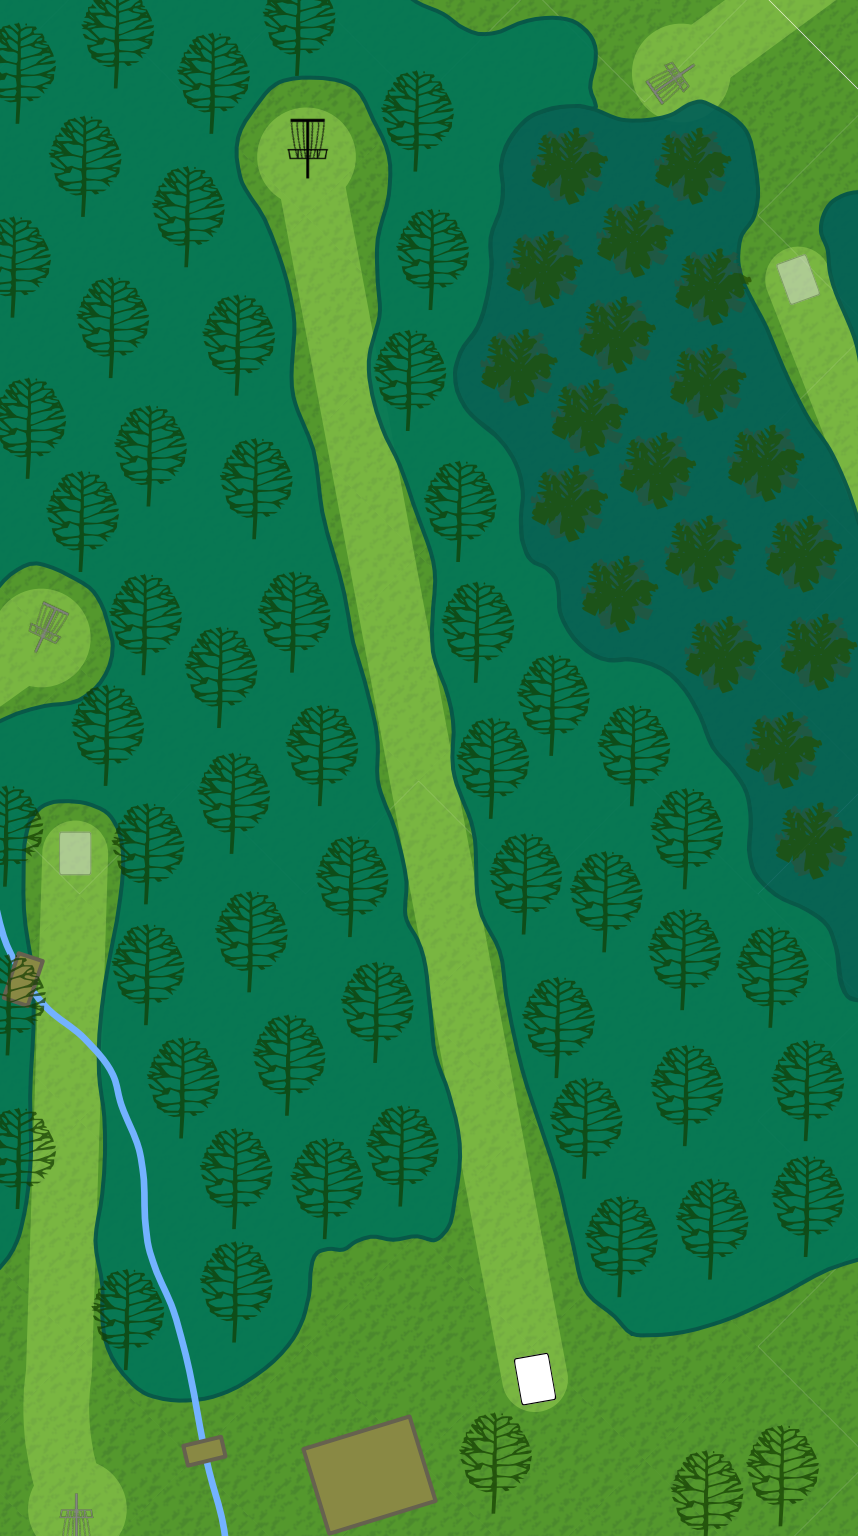

KENNEL LAKE
DISC GOLF COURSE

1

Par 3
405 ft

Residential area to the left is OB. On or over parking lot/drive to the right is OB. In buildings or on top of buildings are OB. Creek is casual.

KENNEL LAKE
DISC GOLF COURSE

**Par 4
475 ft**

Surrounded by water in the lake is OB. Creek is casual. Discs must not enter restricted space left of the marked tree. If mandatory is missed, proceed to DZ with one penalty throw.

KENNEL LAKE
DISC GOLF COURSE

5

Par 3
349 ft

Surrounded by water in the lake is OB. In buildings or on top of buildings are OB. Beach area is OB. Creek is casual.

OB

**KENNEL LAKE
DISC GOLF COURSE**

6

**Par 3
387 ft**

Off of park property long of basket in residential area is OB.

KENNEL LAKE
DISC GOLF COURSE

7

Par 4
505 ft

Creek is casual.
Inside playground
area as defined by
painted line is
OB.

KENNEL LAKE
DISC GOLF COURSE

8

Par 3
210 ft

Creek is casual.