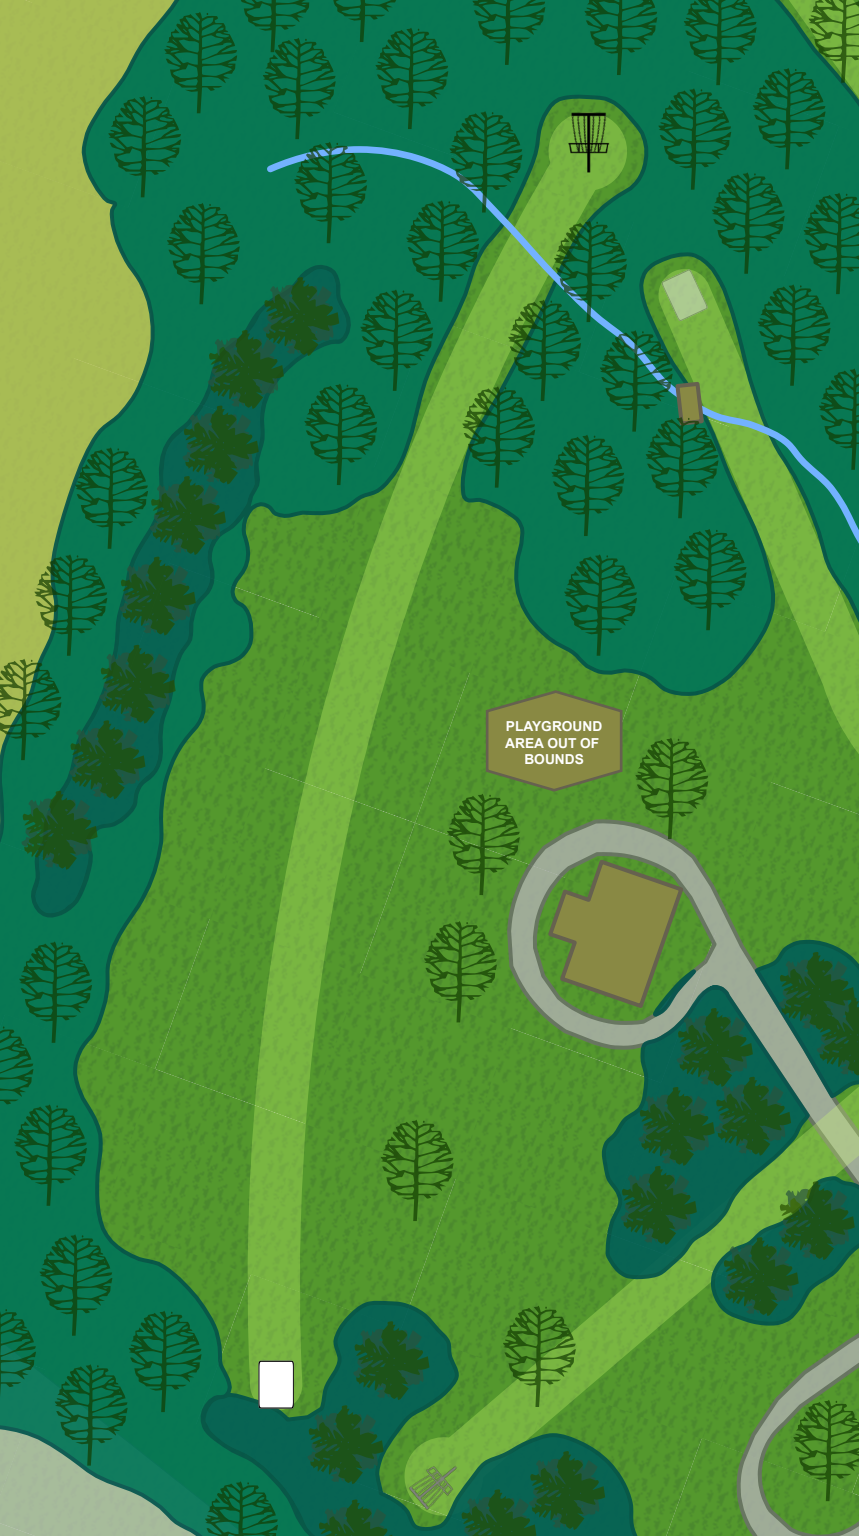

**Par 4
475 ft**

Surrounded by water in the lake is OB. Creek is casual. Discs must not enter restricted space left of the marked tree. If mandatory is missed, proceed to DZ with one penalty throw.

KENNEL LAKE
DISC GOLF COURSE

5

Par 3
349 ft

Surrounded by water in the lake is OB. In buildings or on top of buildings are OB. Beach area is OB. Creek is casual.

OB

**KENNEL LAKE
DISC GOLF COURSE**

6

**Par 3
387 ft**

Off of park property long of basket in residential area is OB.

KENNEL LAKE
DISC GOLF COURSE

7

Par 4
505 ft

Creek is casual.
Inside playground
area as defined by
painted line is
OB.

KENNEL LAKE
DISC GOLF COURSE

8

Par 3
210 ft

Creek is casual.

Left of road is OB. Pavement / road in middle of fairway is not OB. Surrounded by water is OB.

KENNEL LAKE
DISC GOLF COURSE

16

Par 4
572 ft

On or over pavement to the left is OB. Surrounded by water is OB. Discs coming to rest OB can use the optional DZ with a one throw penalty, or they may use normal OB rules.