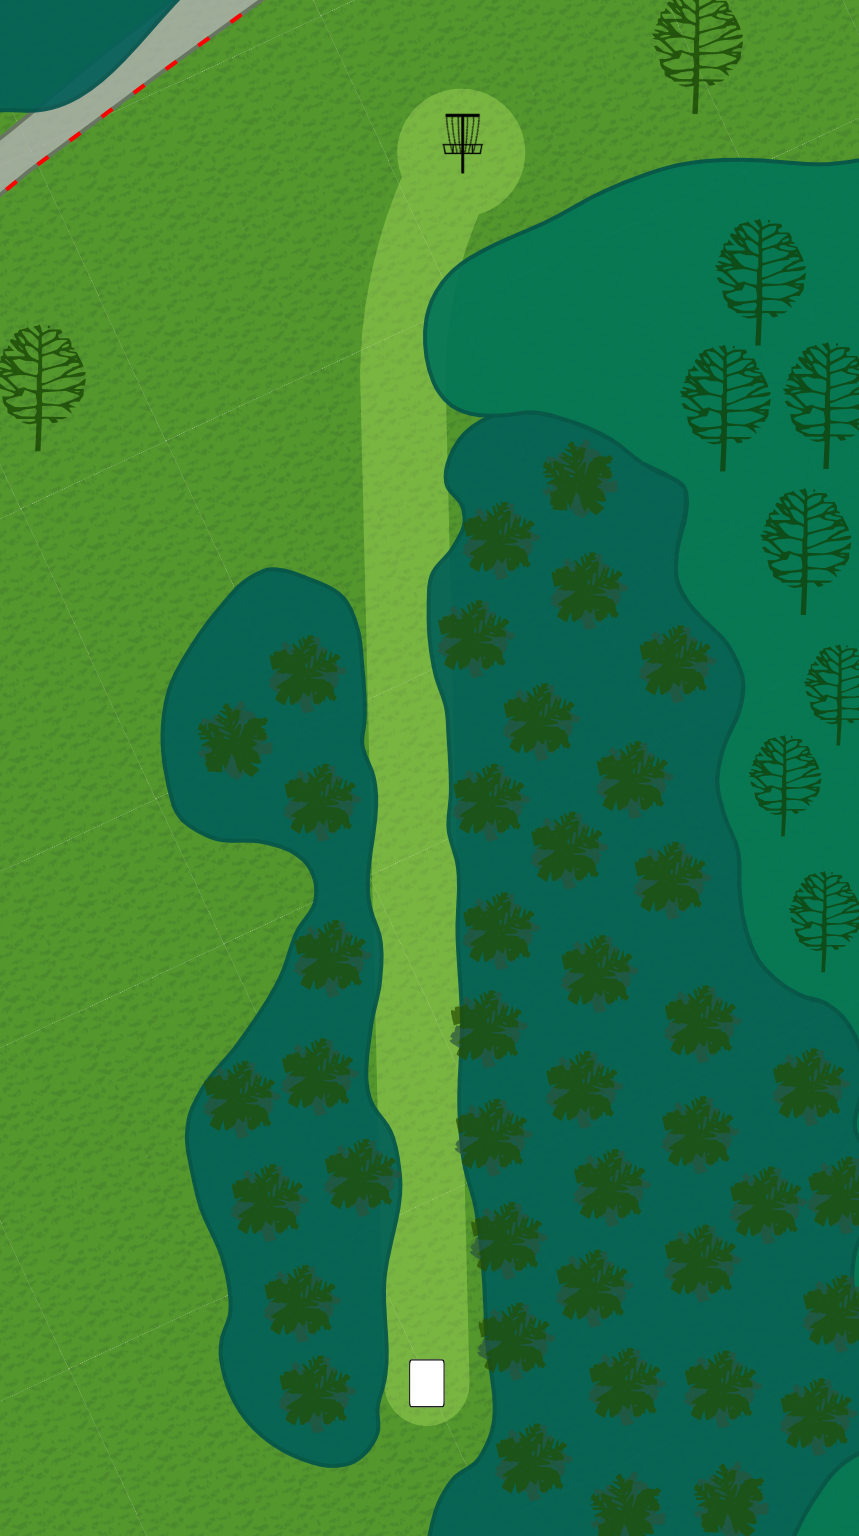

**Par 4
475 ft**

Surrounded by water in the lake is OB. Creek is casual. Discs must not enter restricted space left of the marked tree. If mandatory is missed, proceed to DZ with one penalty throw.

KENNEL LAKE
DISC GOLF COURSE

11

Par 3
304 ft

KENNEL LAKE
DISC GOLF COURSE

12

Par 3
322 ft

KENNEL LAKE
DISC GOLF COURSE

13

Par 3
286 ft