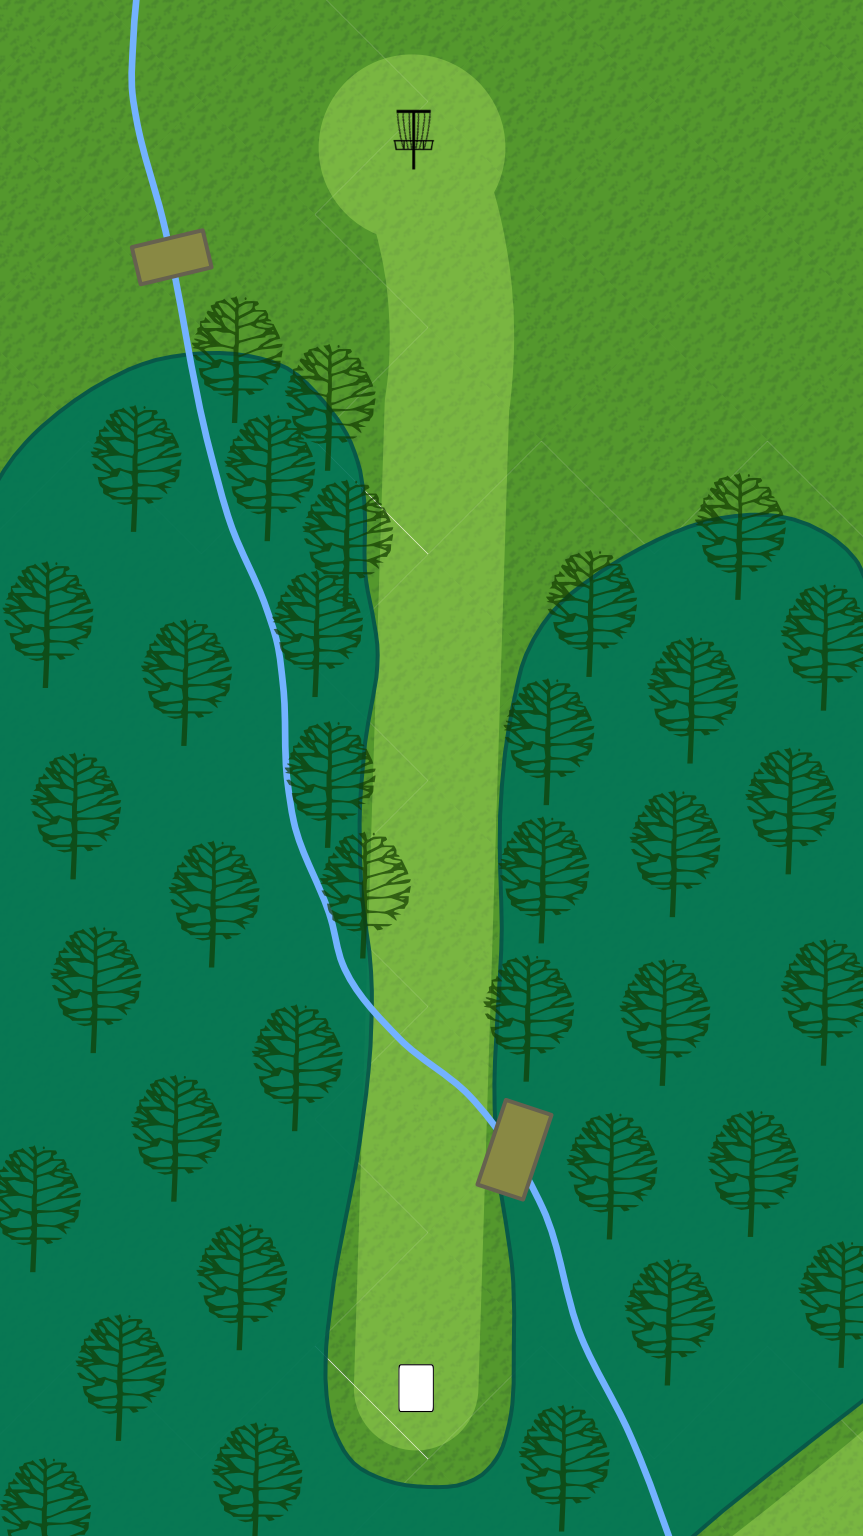

KENNEL LAKE
DISC GOLF COURSE

1

Par 3
405 ft

Residential area to the left is OB. On or over parking lot/drive to the right is OB. In buildings or on top of buildings are OB. Creek is casual.

KENNEL LAKE
DISC GOLF COURSE

**Par 4
475 ft**

Surrounded by water in the lake is OB. Creek is casual. Discs must not enter restricted space left of the marked tree. If mandatory is missed, proceed to DZ with one penalty throw.

KENNEL LAKE
DISC GOLF COURSE

5

Par 3
349 ft

Surrounded by water in the lake is OB. In buildings or on top of buildings are OB. Beach area is OB. Creek is casual.

OB

**KENNEL LAKE
DISC GOLF COURSE**

6

**Par 3
387 ft**

Off of park property long of basket in residential area is OB.

KENNEL LAKE
DISC GOLF COURSE

7

Par 4
505 ft

Creek is casual.
Inside playground
area as defined by
painted line is
OB.

KENNEL LAKE
DISC GOLF COURSE

8

Par 3
210 ft

Creek is casual.