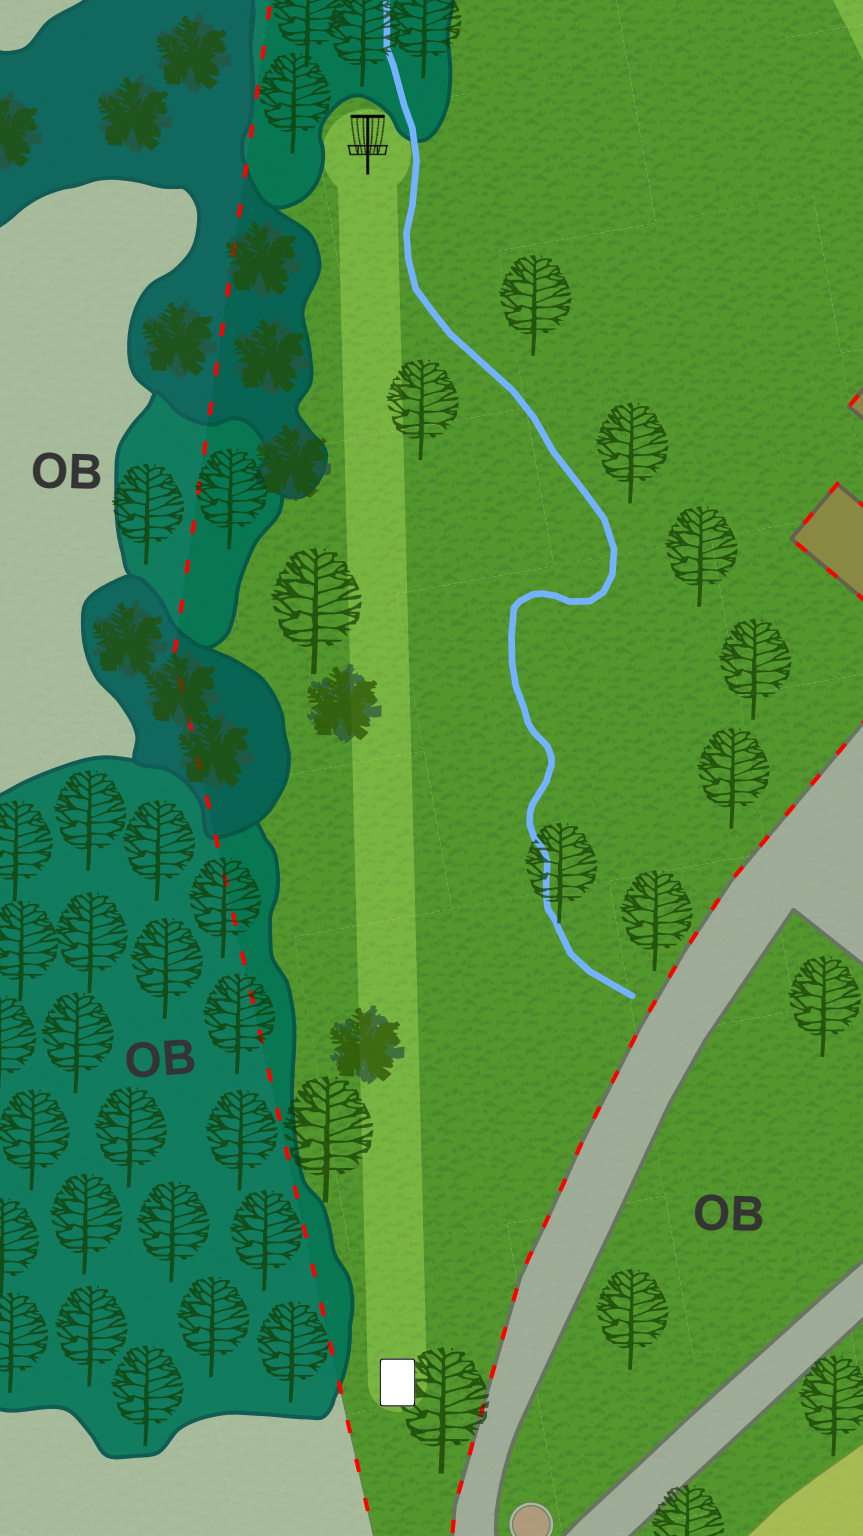

KENNEL LAKE

DISC GOLF COURSE

Kennel Lake

Hole	1	2	3	4	5	6	7	8	9	10	11	12	13	14	15	16	17	18	Total
Par	3	3	3	4	3	3	4	3	3	3	3	3	3	3	3	4	4	4	59
Distance(FT)	405	271	256	475	349	387	505	210	353	325	304	322	286	365	276	572	573	515	6749
Distance(M)	123	83	78	145	106	118	154	64	108	99	93	98	87	111	84	174	174	157	2057

KENNEL LAKE
DISC GOLF COURSE

1

Par 3
405 ft

Residential area to the left is OB. On or over parking lot/drive to the right is OB. In buildings or on top of buildings are OB. Creek is casual.

KENNEL LAKE
DISC GOLF COURSE

2

Par 3
271 ft

KENNEL LAKE
DISC GOLF COURSE

3

Par 3
256 ft

Creek is casual.

**KENNEL LAKE
DISC GOLF COURSE**

4

**Par 4
475 ft**

Surrounded by water in the lake is OB. Creek is casual. Discs must not enter restricted space left of the marked tree. If mandatory is missed, proceed to DZ with one penalty throw.

KENNEL LAKE
DISC GOLF COURSE