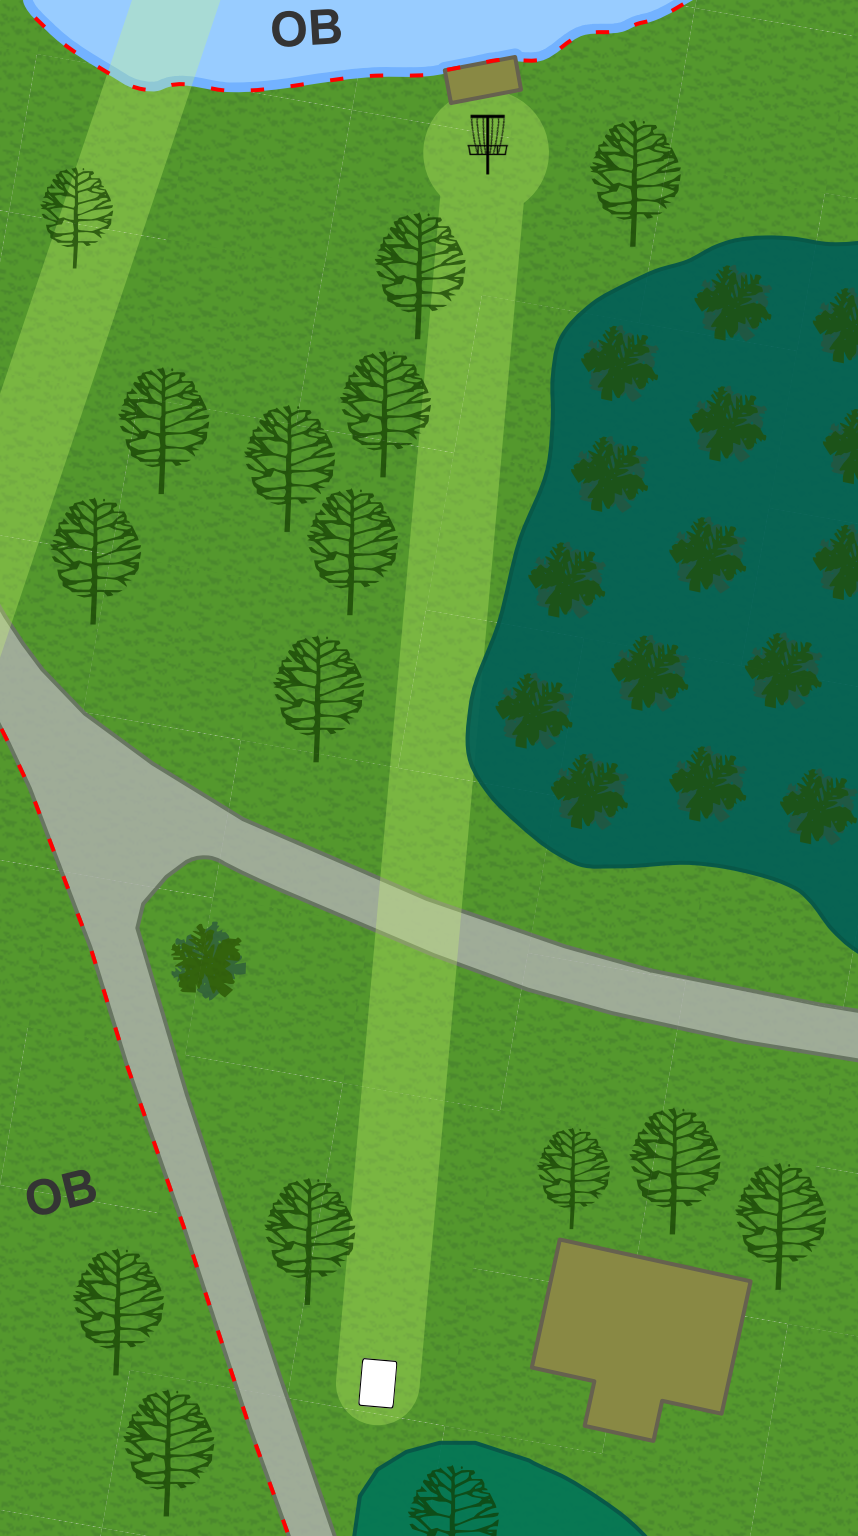

KENNEL LAKE
DISC GOLF COURSE

1

Par 3
405 ft

Residential area to the left is OB. On or over parking lot/drive to the right is OB. In buildings or on top of buildings are OB. Creek is casual.

KENNEL LAKE
DISC GOLF COURSE

**Par 4
475 ft**

Surrounded by water in the lake is OB. Creek is casual. Discs must not enter restricted space left of the marked tree. If mandatory is missed, proceed to DZ with one penalty throw.

KENNEL LAKE
DISC GOLF COURSE

On or over
pavement long
of the basket is
OB.

**KENNEL LAKE
DISC GOLF COURSE**

14

**Par 3
365 ft**

On or over
pavement is
OB.

KENNEL LAKE
DISC GOLF COURSE

15

Par 3
276 ft

Left of road is OB. Pavement / road in middle of fairway is not OB. Surrounded by water is OB.

KENNEL LAKE
DISC GOLF COURSE

16

Par 4
572 ft

On or over pavement to the left is OB. Surrounded by water is OB. Discs coming to rest OB can use the optional DZ with a one throw penalty, or they may use normal OB rules.