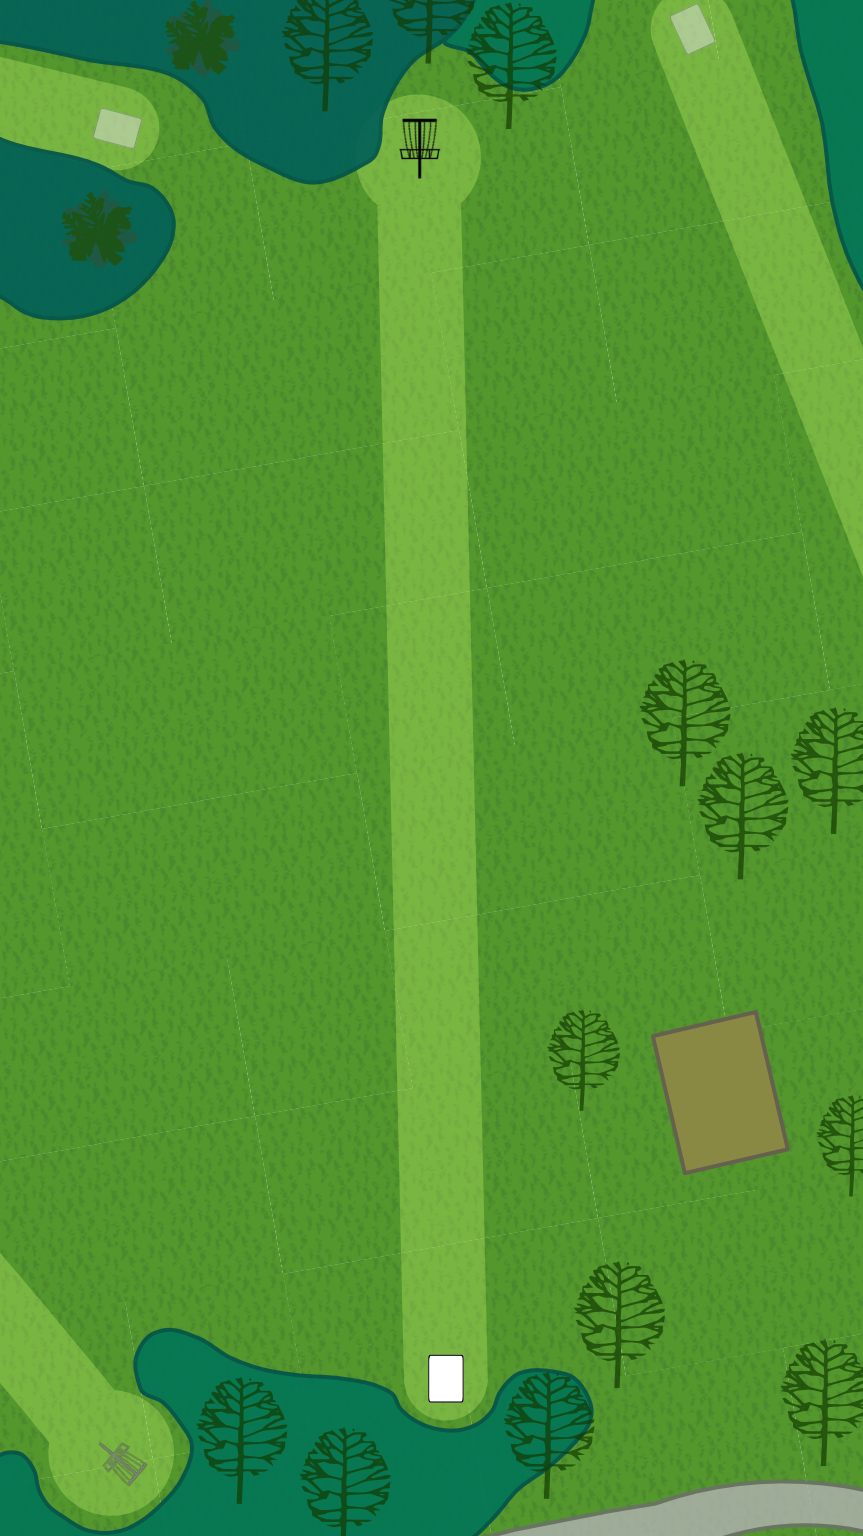

KENNEL LAKE
DISC GOLF COURSE

12

Par 3
322 ft