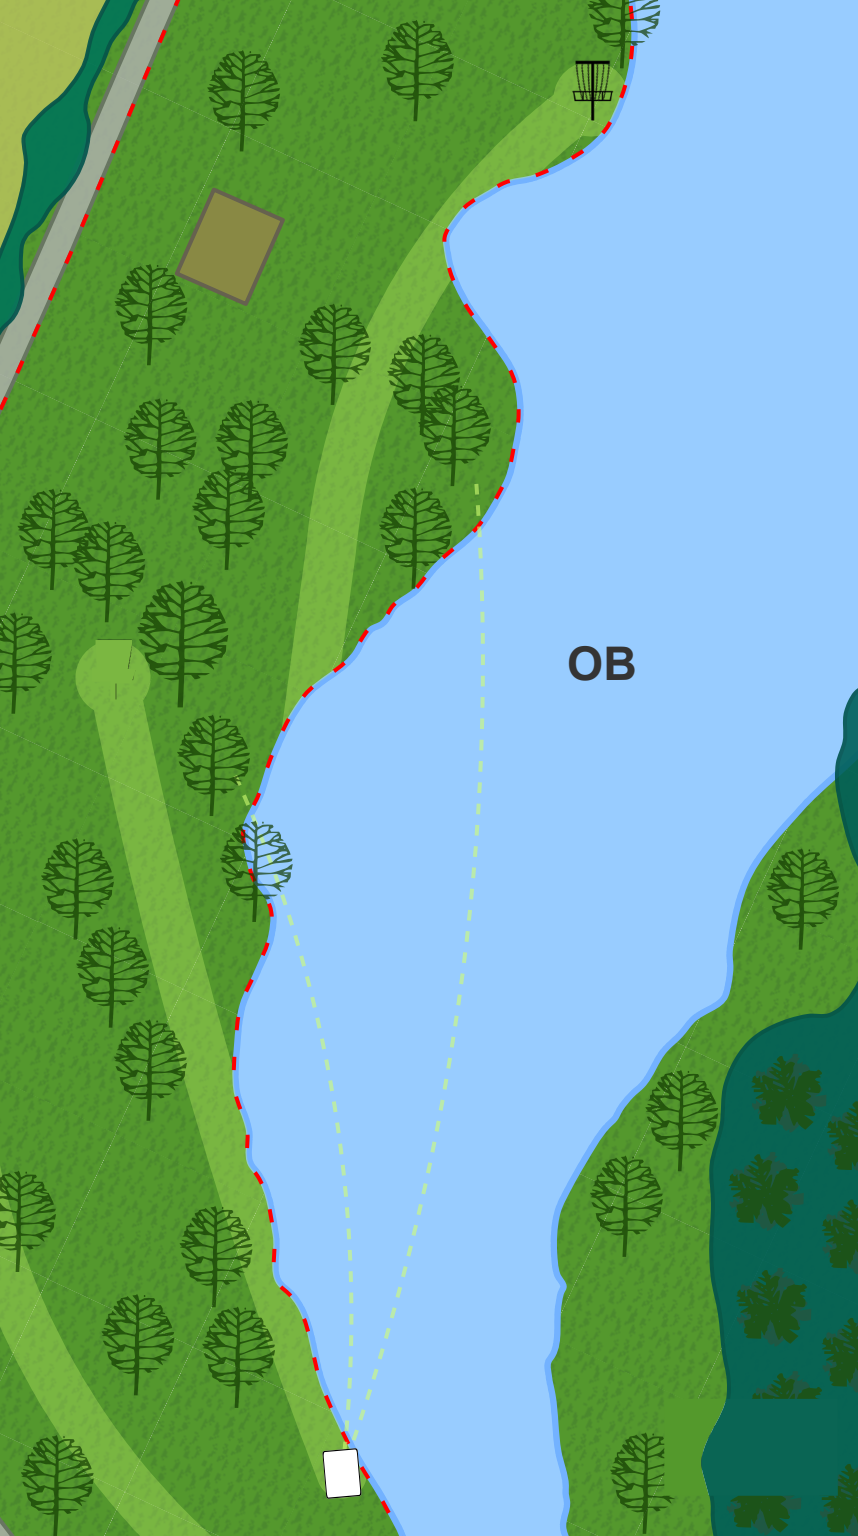

**Par 4
475 ft**

Surrounded by water in the lake is OB. Creek is casual. Discs must not enter restricted space left of the marked tree. If mandatory is missed, proceed to DZ with one penalty throw.

KENNEL LAKE
DISC GOLF COURSE

Left of road is OB. Pavement / road in middle of fairway is not OB. Surrounded by water is OB.

KENNEL LAKE
DISC GOLF COURSE

16

Par 4
572 ft

On or over pavement to the left is OB. Surrounded by water is OB. Discs coming to rest OB can use the optional DZ with a one throw penalty, or they may use normal OB rules.