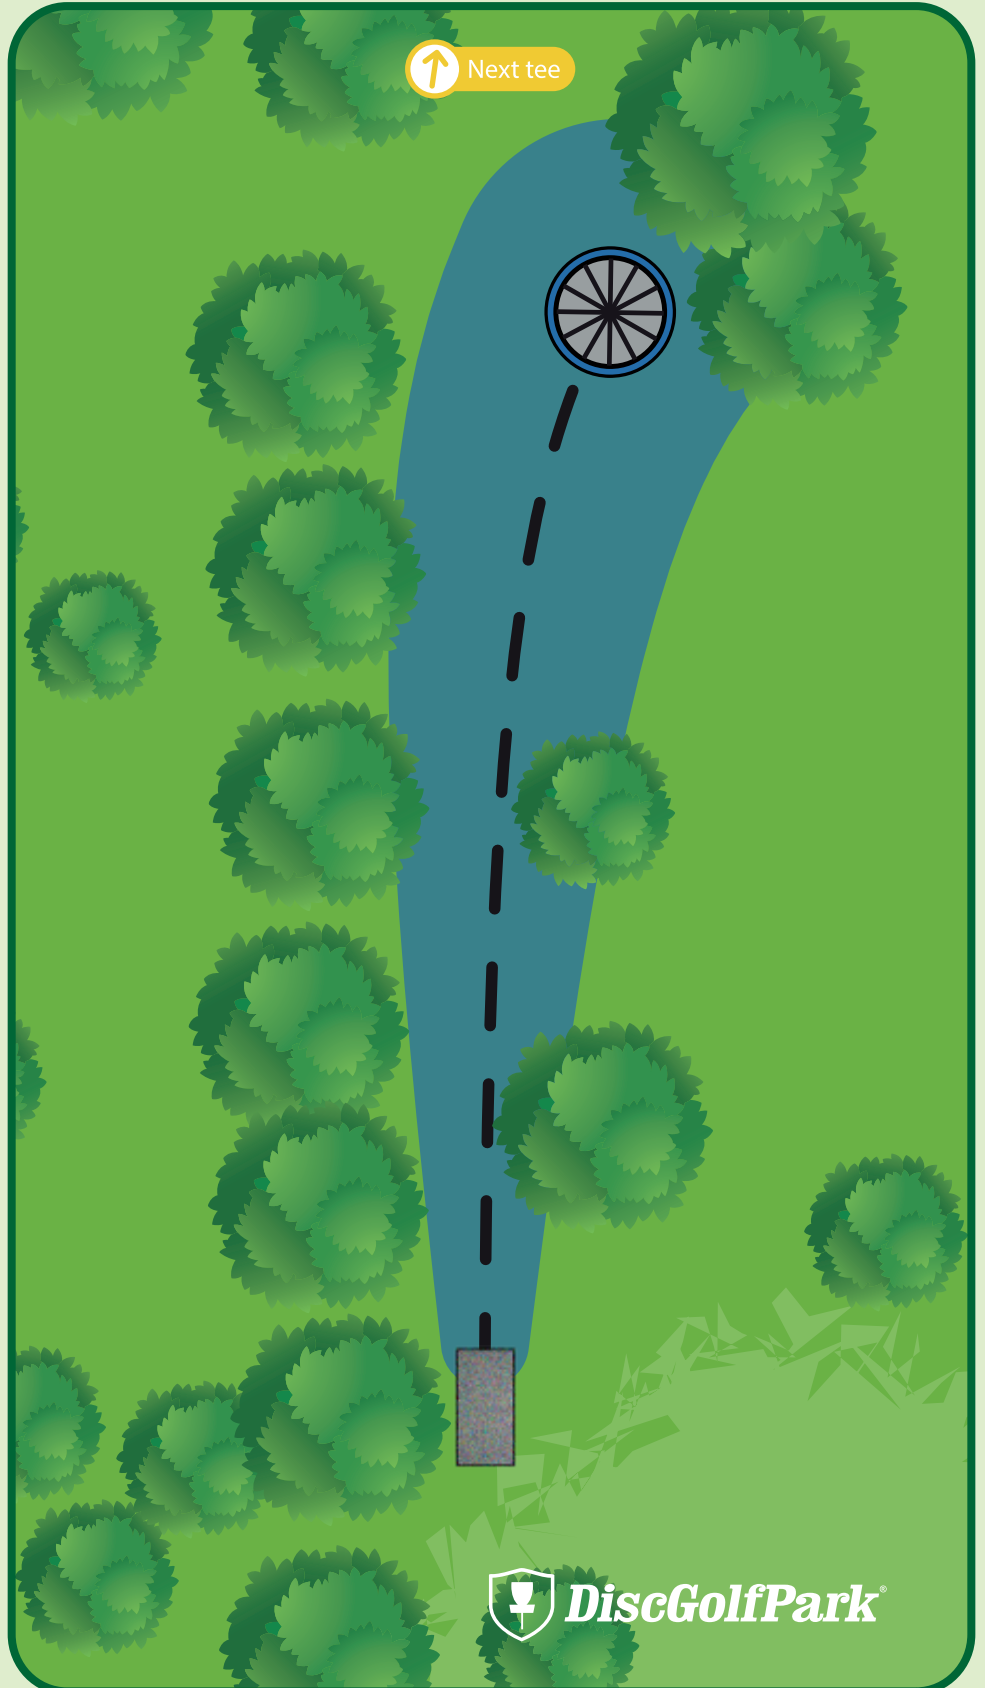

In or over ditch/creek is out of bounds.

www.NormalParks.org

Maxwell Park Disc Golf Course

#9

221 ft
Par 3

Please be aware of surrounding holes and tees.

Please let the group in front of you finish the hole before you begin to tee off.

In or over ditch/creek is out of bounds. Over fence is out of bounds.

Parks and
Recreation
Department

www.NormalParks.org

Maxwell Park Disc Golf Course

#10

519 ft
Par 4

! Please be aware of
surrounding holes and
tees.
Over fence is out of
bounds.