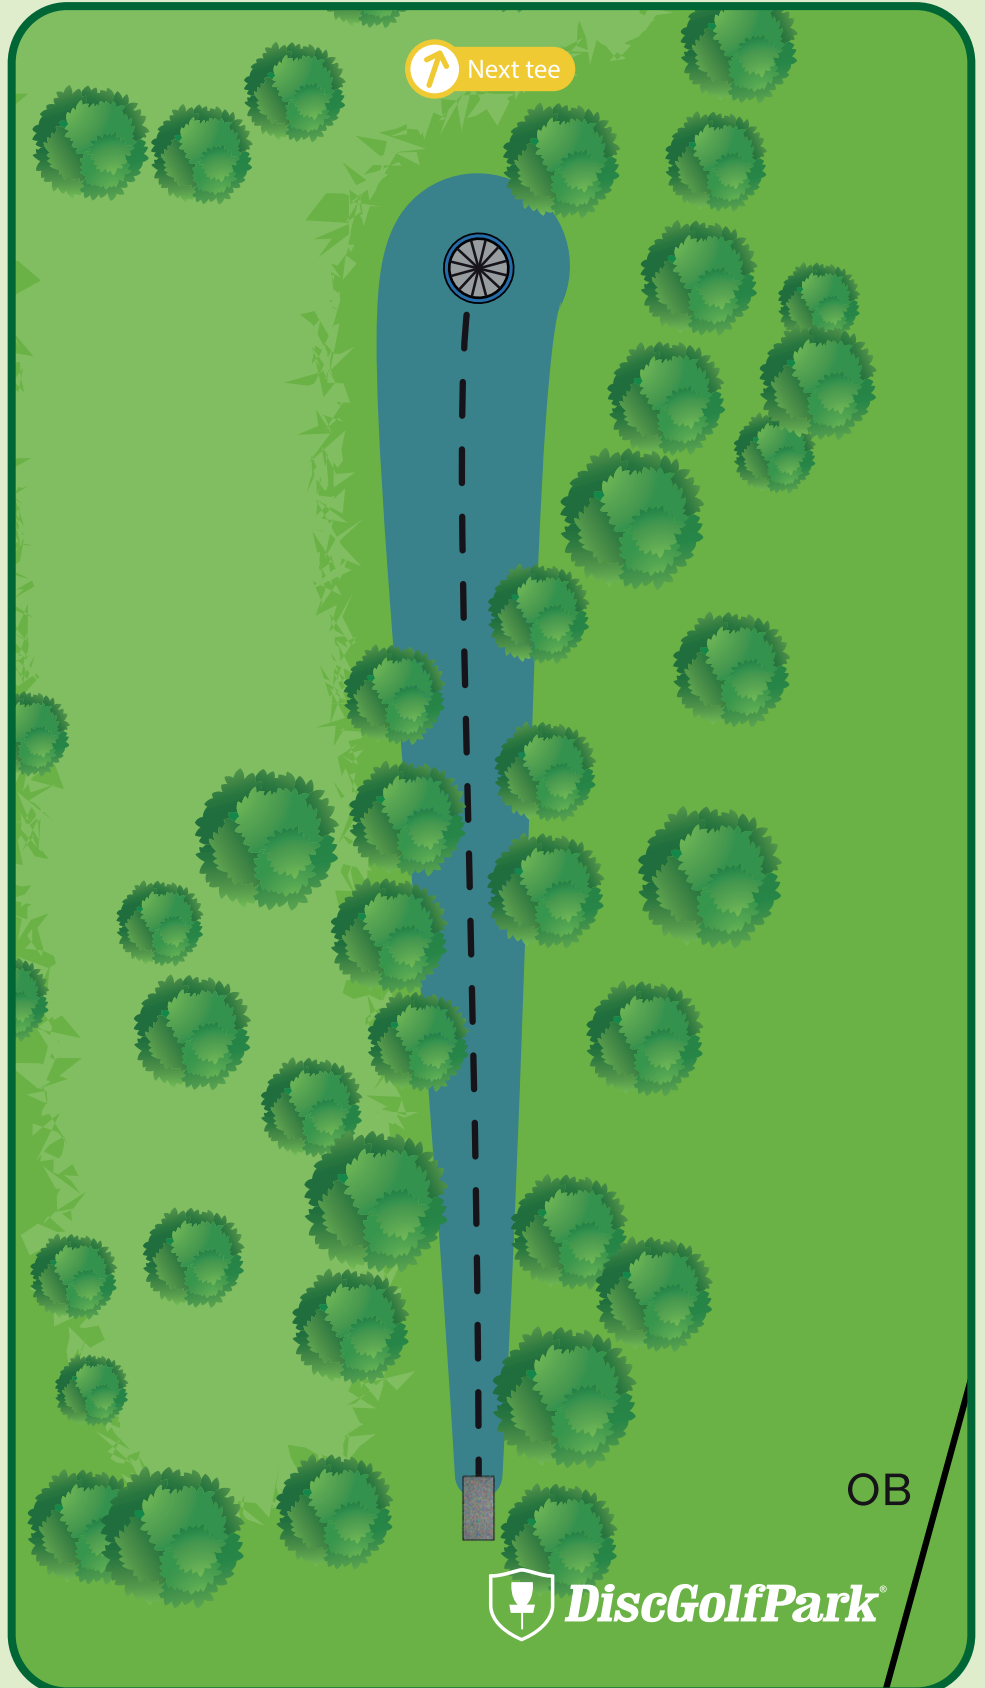

Maxwell Park Disc Golf Course

#10

519 ft
Par 4

! Please be aware of
surrounding holes and
tees.
Over fence is out of
bounds.

www.NormalParks.org