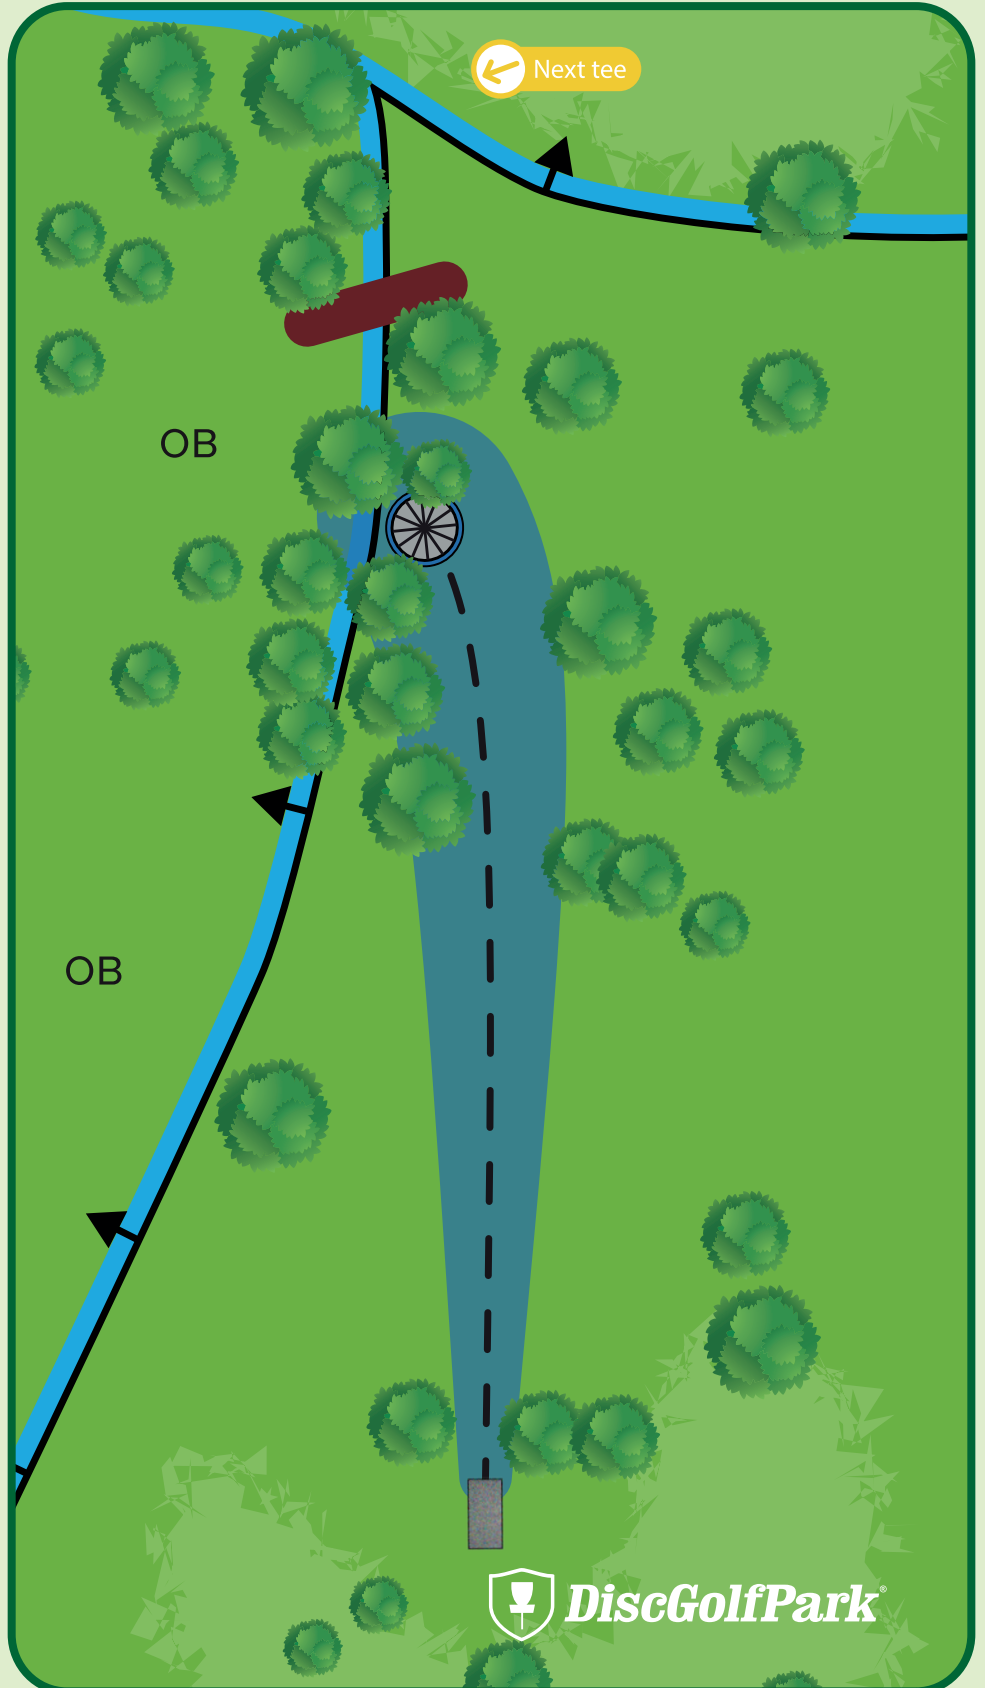

Maxwell Park Disc Golf Course

#3

351 ft
Par 3

Please be aware of surrounding holes and tees.

Please let the group in front of you finish the hole before you begin to tee off.

In or over ditch/creek is out of bounds. Over fence is out of bounds.

www.NormalParks.org