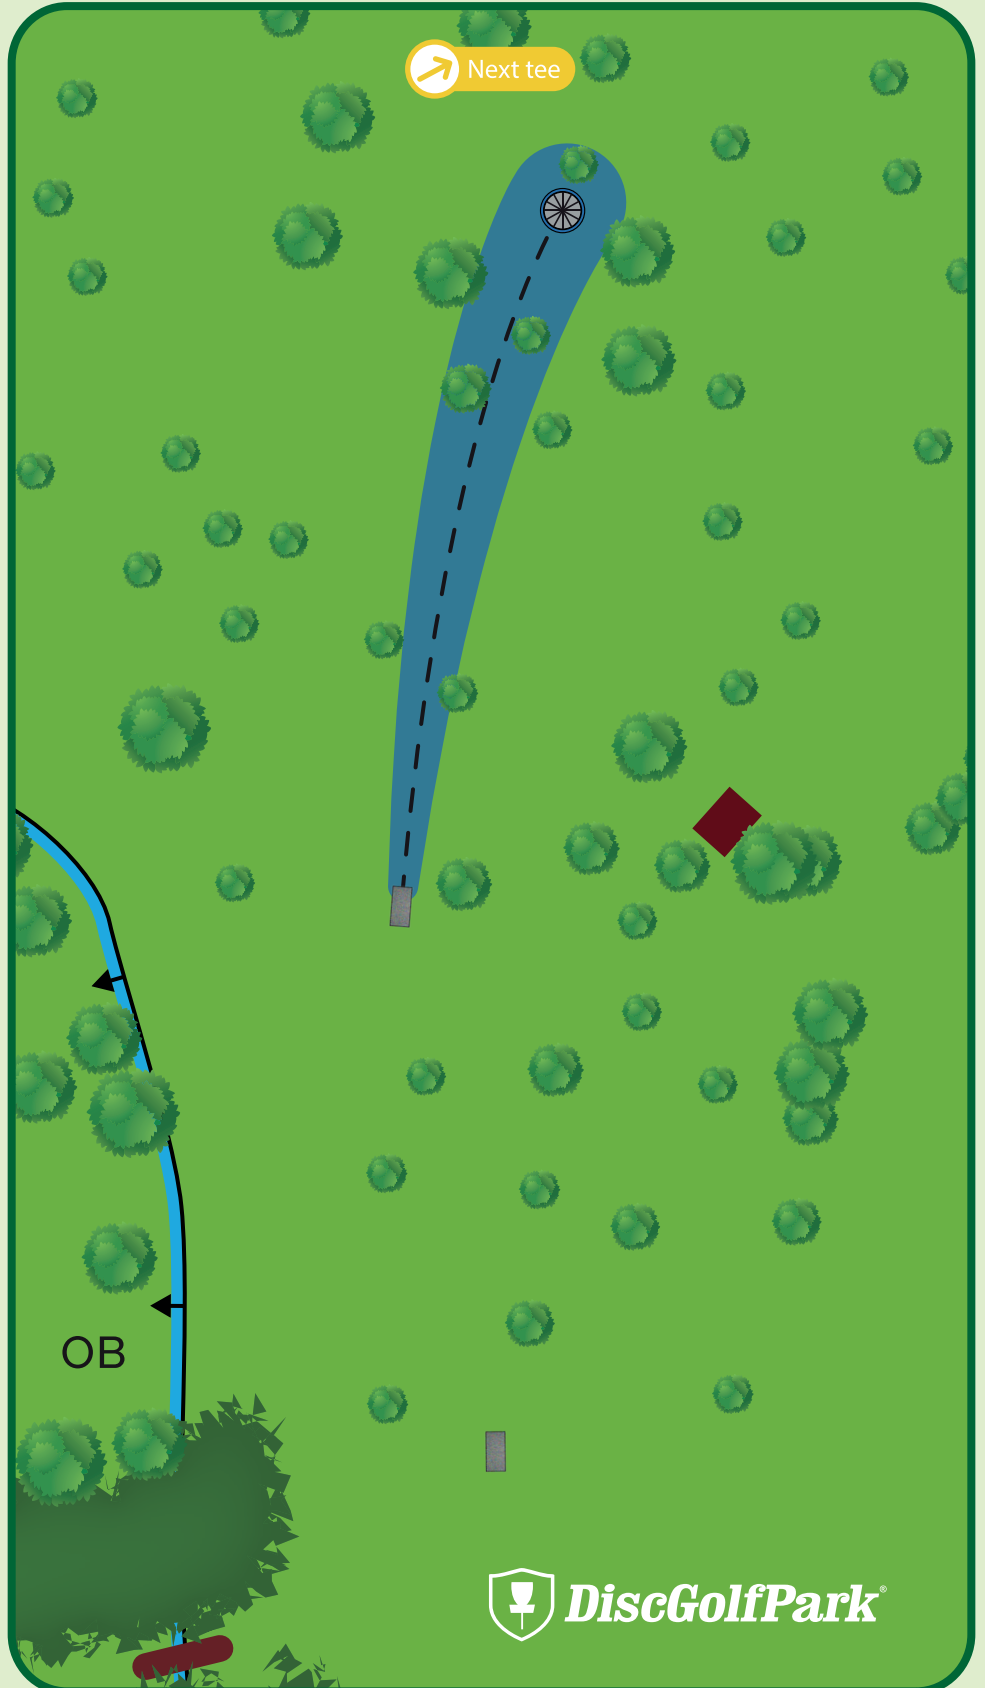

335 ft
Par 3

Please be aware of
surrounding holes and
tees.

In or over ditch/creek is
out of bounds.

OB

Parks and
Recreation
Department

www.NormalParks.org