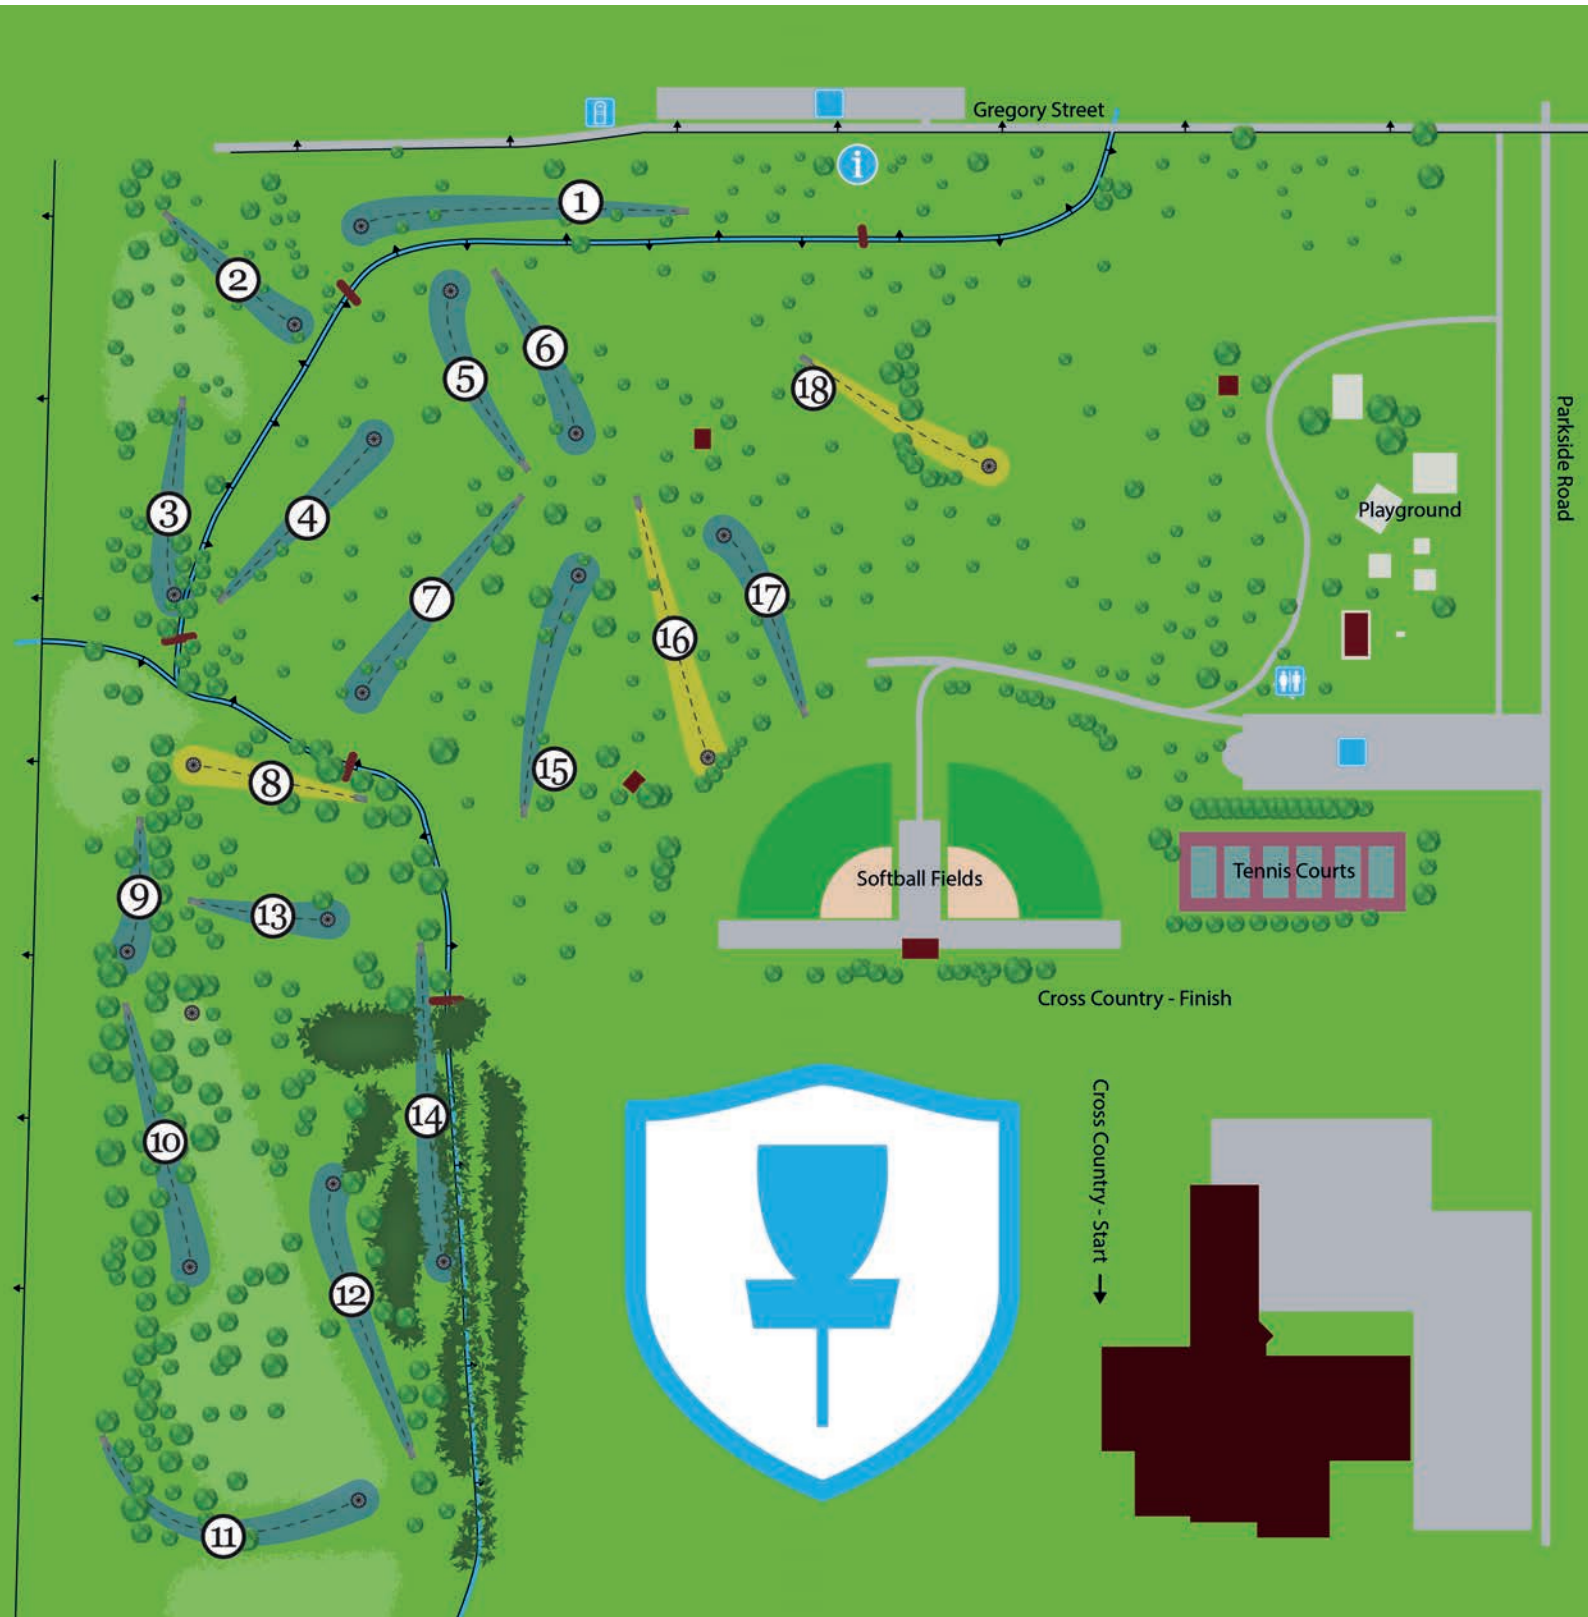

MAXWELL PARK

DISC GOLF COURSE

Blue Fairway color on the overview map indicates you are playing to the blue basket position.
 Gold fairway color on the overview map indicates you are playing to the gold basket position.