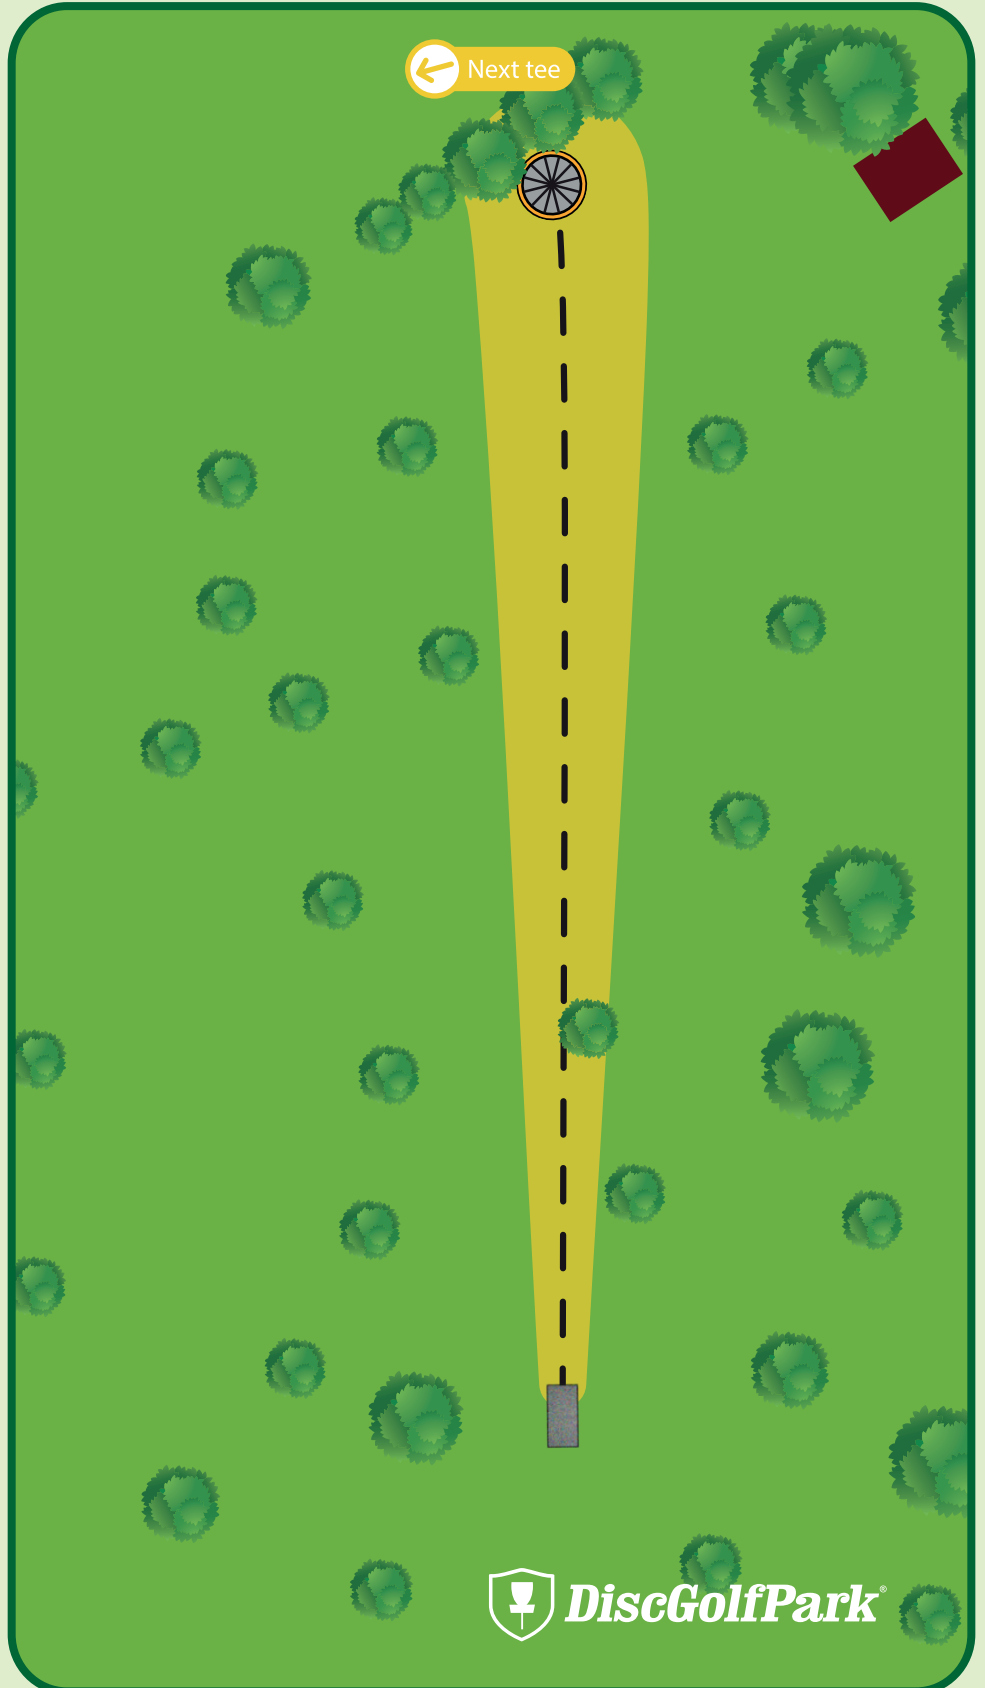

OB

Parks and
Recreation
Department

www.NormalParks.org

 **DiscGolfPark**

Maxwell Park Disc Golf Course

#16

366 ft
Par 3

Please be aware of surrounding holes and tees.

Please let the group in front of you finish the hole before you begin to tee off.

www.NormalParks.org

Maxwell Park Disc Golf Course

267 ft
Par 3

Please be aware of surrounding holes and tees.

Please let the group in front of you finish the hole before you begin to tee off.