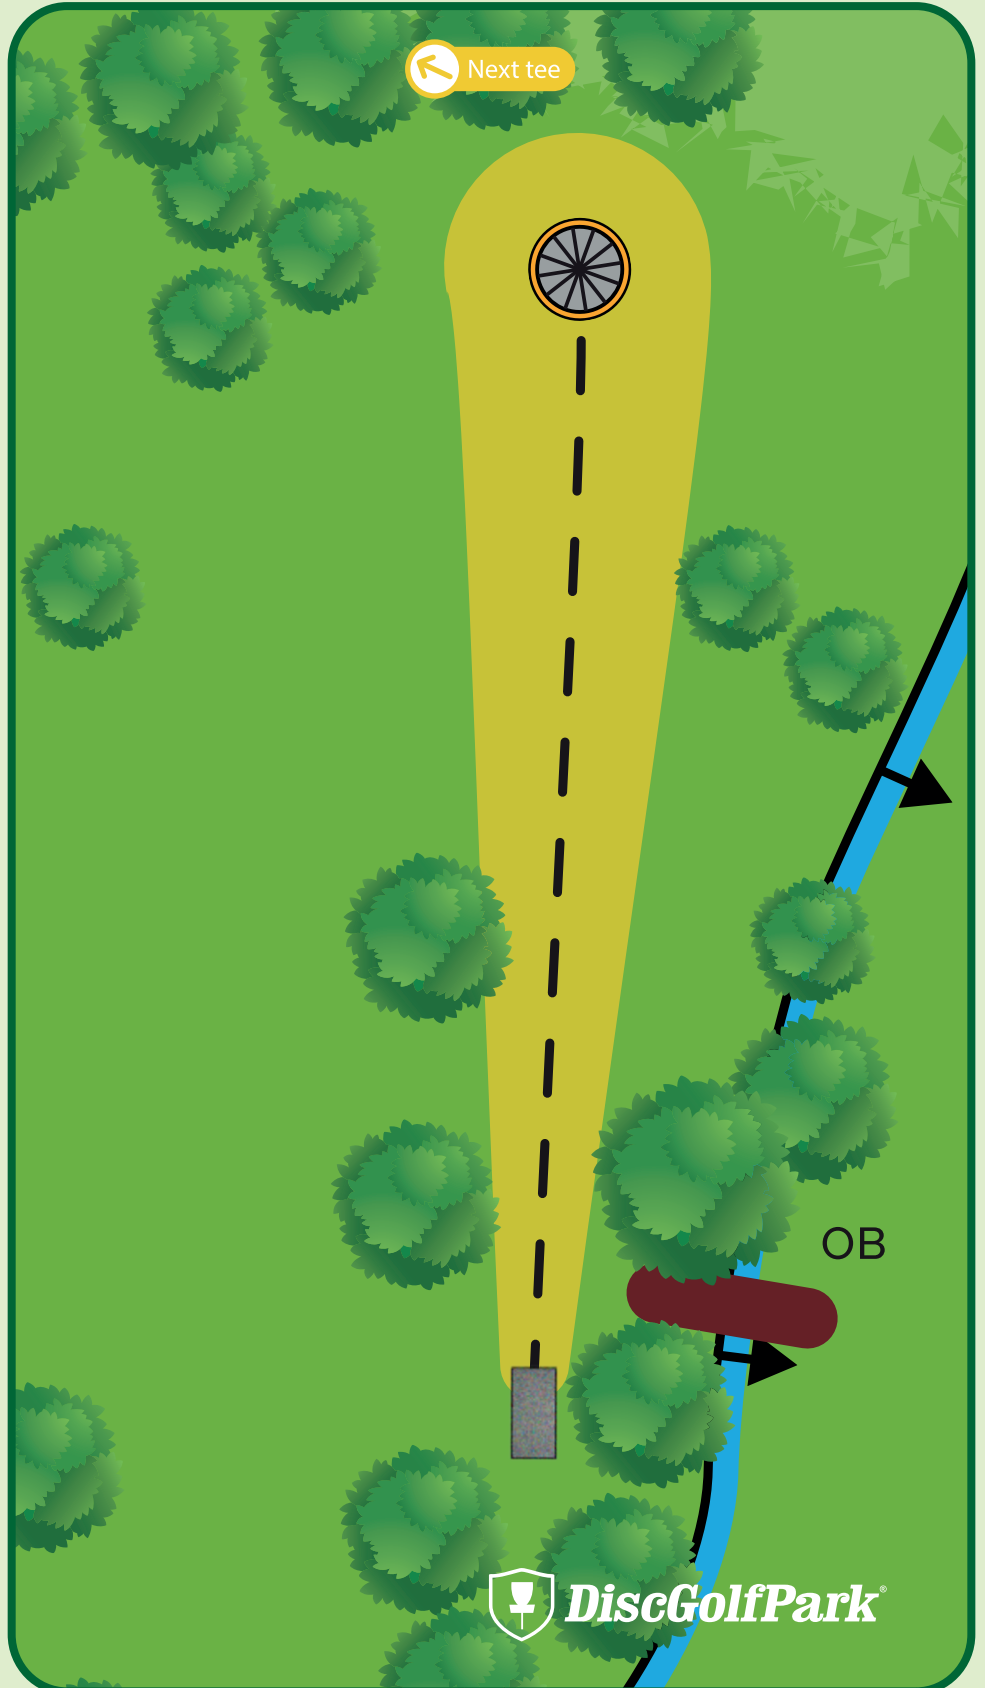

Maxwell Park Disc Golf Course

220 ft
Par 3

Please be aware of surrounding holes and tees.

Please let the group in front of you finish the hole before you begin to tee off.

In or over ditch/creek is out of bounds.

www.NormalParks.org