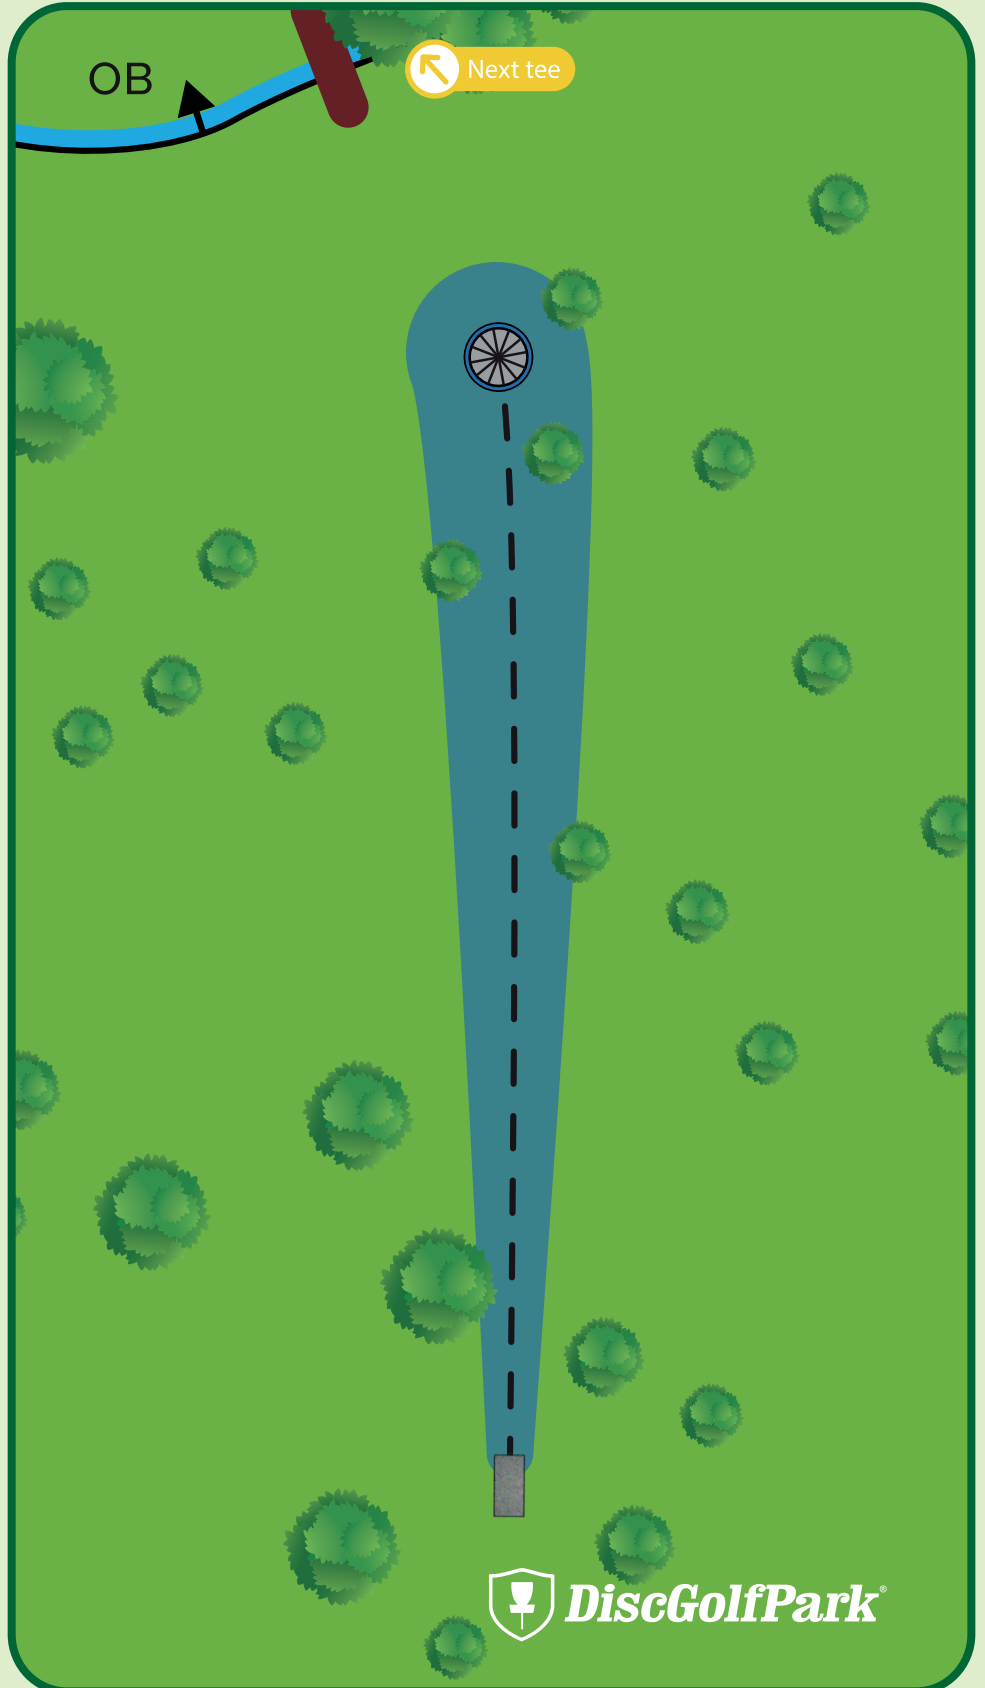

Maxwell Park Disc Golf Course

300 ft
Par 3

Please be aware of surrounding holes and tees.

Please let the group in front of you finish the hole before you begin to tee off.

In or over ditch/creek is out of bounds.

Cross bridge to hole 8.

www.NormalParks.org