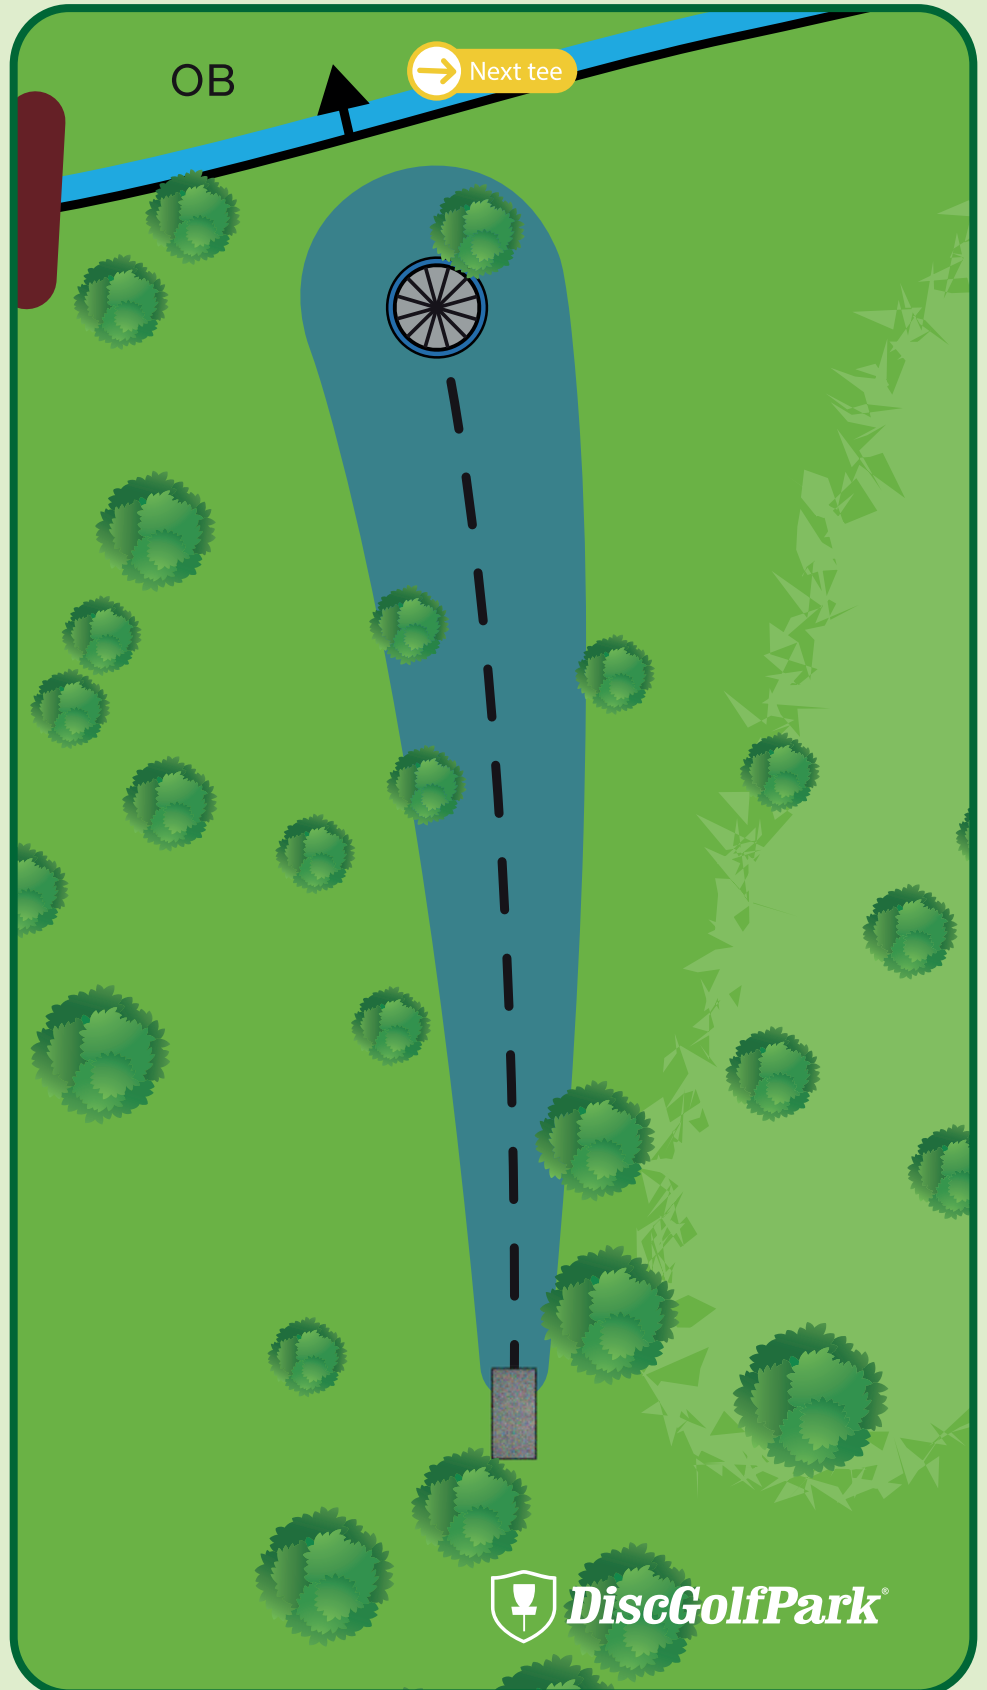

Maxwell Park Disc Golf Course

#2

270 ft
Par 3

! Please be aware of surrounding holes and tees.
! Please let the group in front of you finish the hole before you begin to tee off.
In or over ditch/creek is out of bounds.

www.NormalParks.org