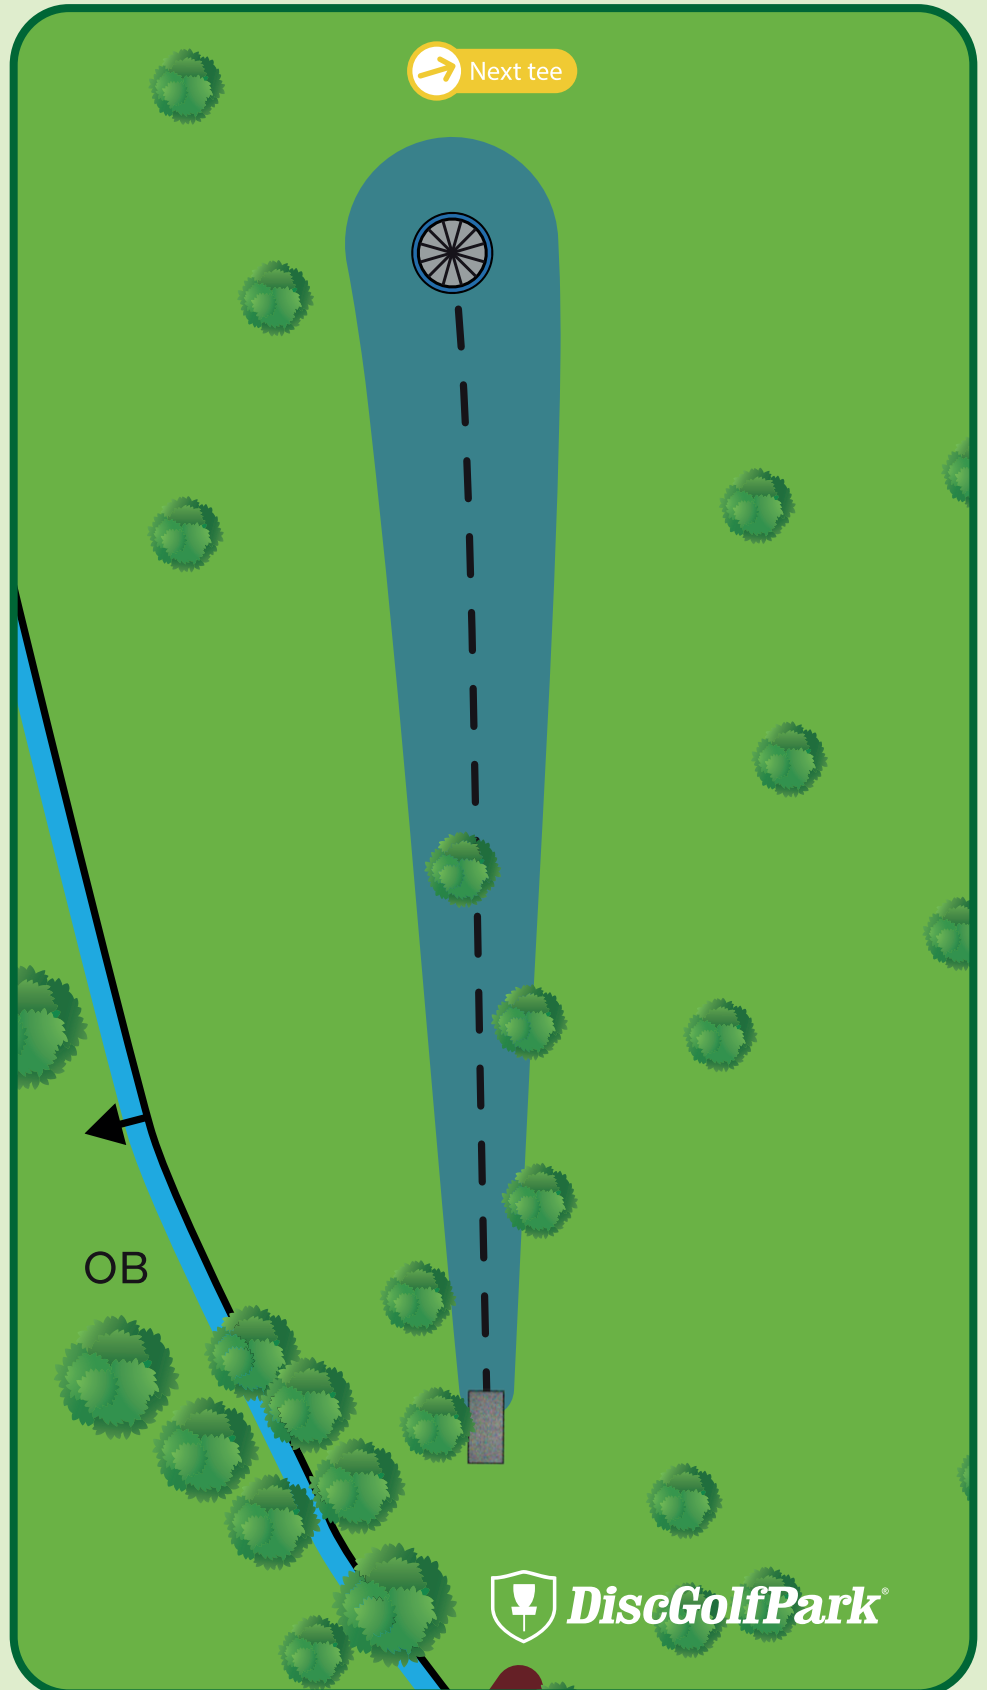

www.NormalParks.org

Maxwell Park Disc Golf Course

#4

345 ft
Par 3

Please be aware of surrounding holes and tees.

Please let the group in front of you finish the hole before you begin to tee off.

In or over ditch/creek is out of bounds.

Parks and
Recreation
Department

www.NormalParks.org

 **DiscGolfPark**

Maxwell Park Disc Golf Course

#5

300 ft
Par 3

Please be aware of surrounding holes and tees.

Please let the group in front of you finish the hole before you begin to tee off.