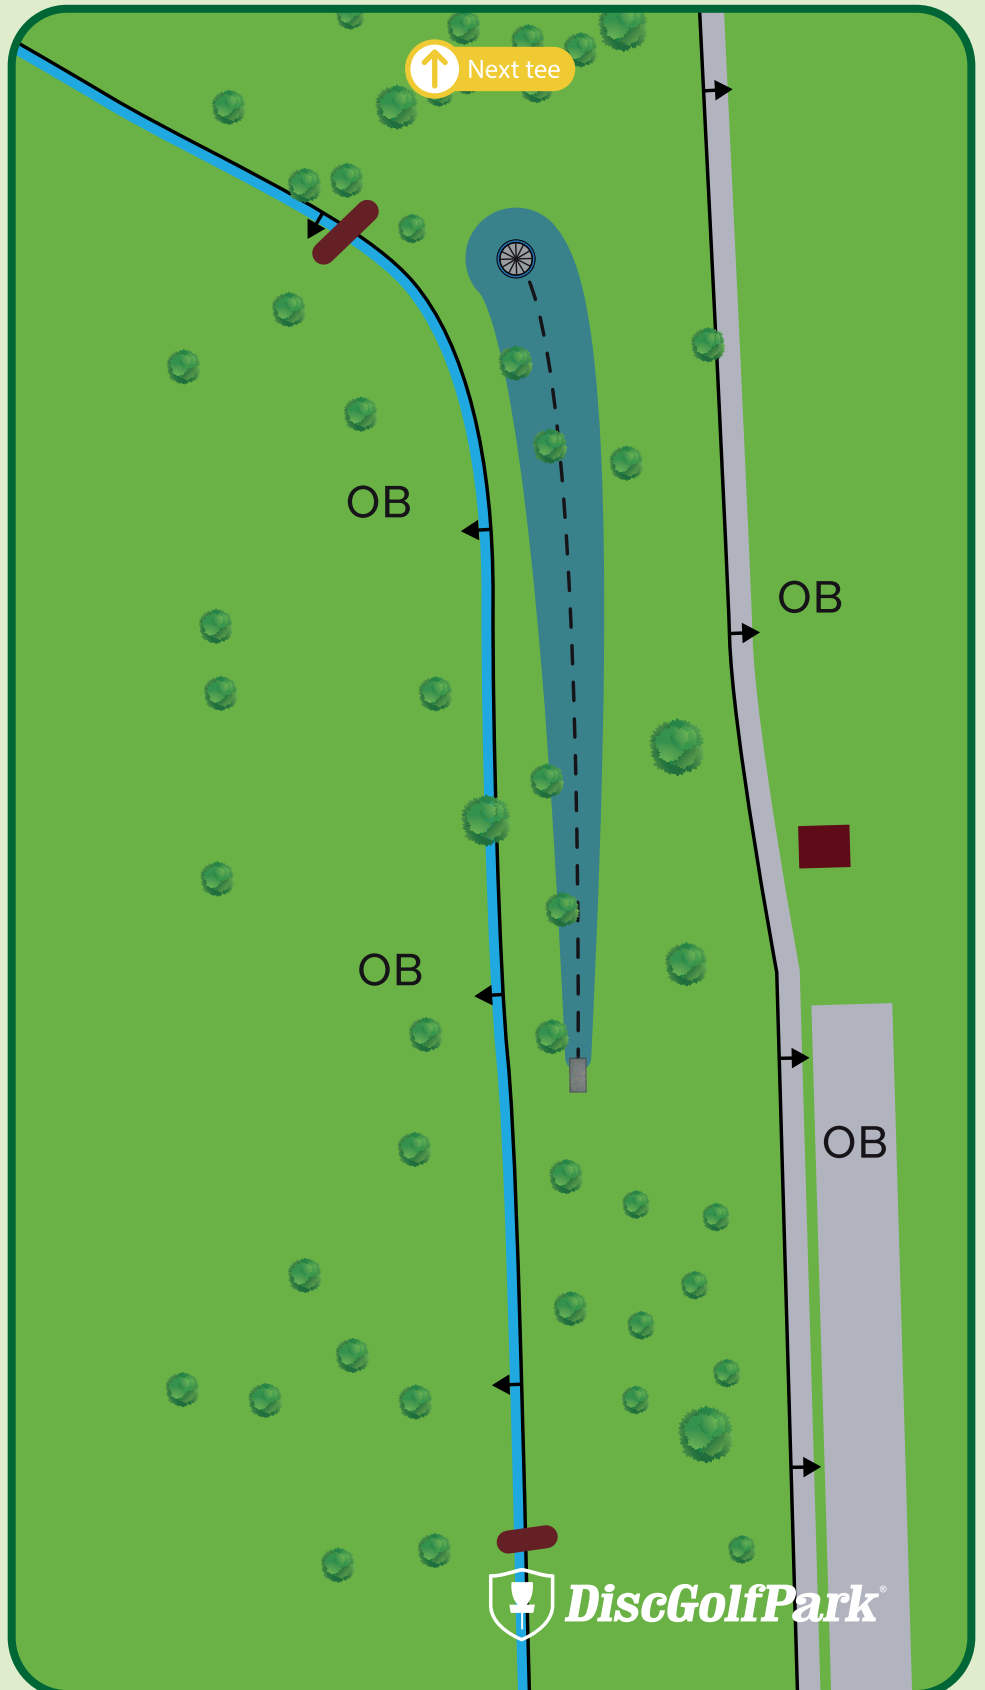

Maxwell Park Disc Golf Course

1

489 ft
Par 4

Please be aware of surrounding holes and tees.

In or over ditch/creek on the left is out of bounds. On or over road on the right is out of bounds.

www.NormalParks.org

Maxwell Park Disc Golf Course

#2

270 ft
Par 3

! Please be aware of surrounding holes and tees.
! Please let the group in front of you finish the hole before you begin to tee off.
In or over ditch/creek is out of bounds.

www.NormalParks.org

Maxwell Park Disc Golf Course

#3

351 ft
Par 3

Please be aware of surrounding holes and tees.

Please let the group in front of you finish the hole before you begin to tee off.

In or over ditch/creek is out of bounds. Over fence is out of bounds.