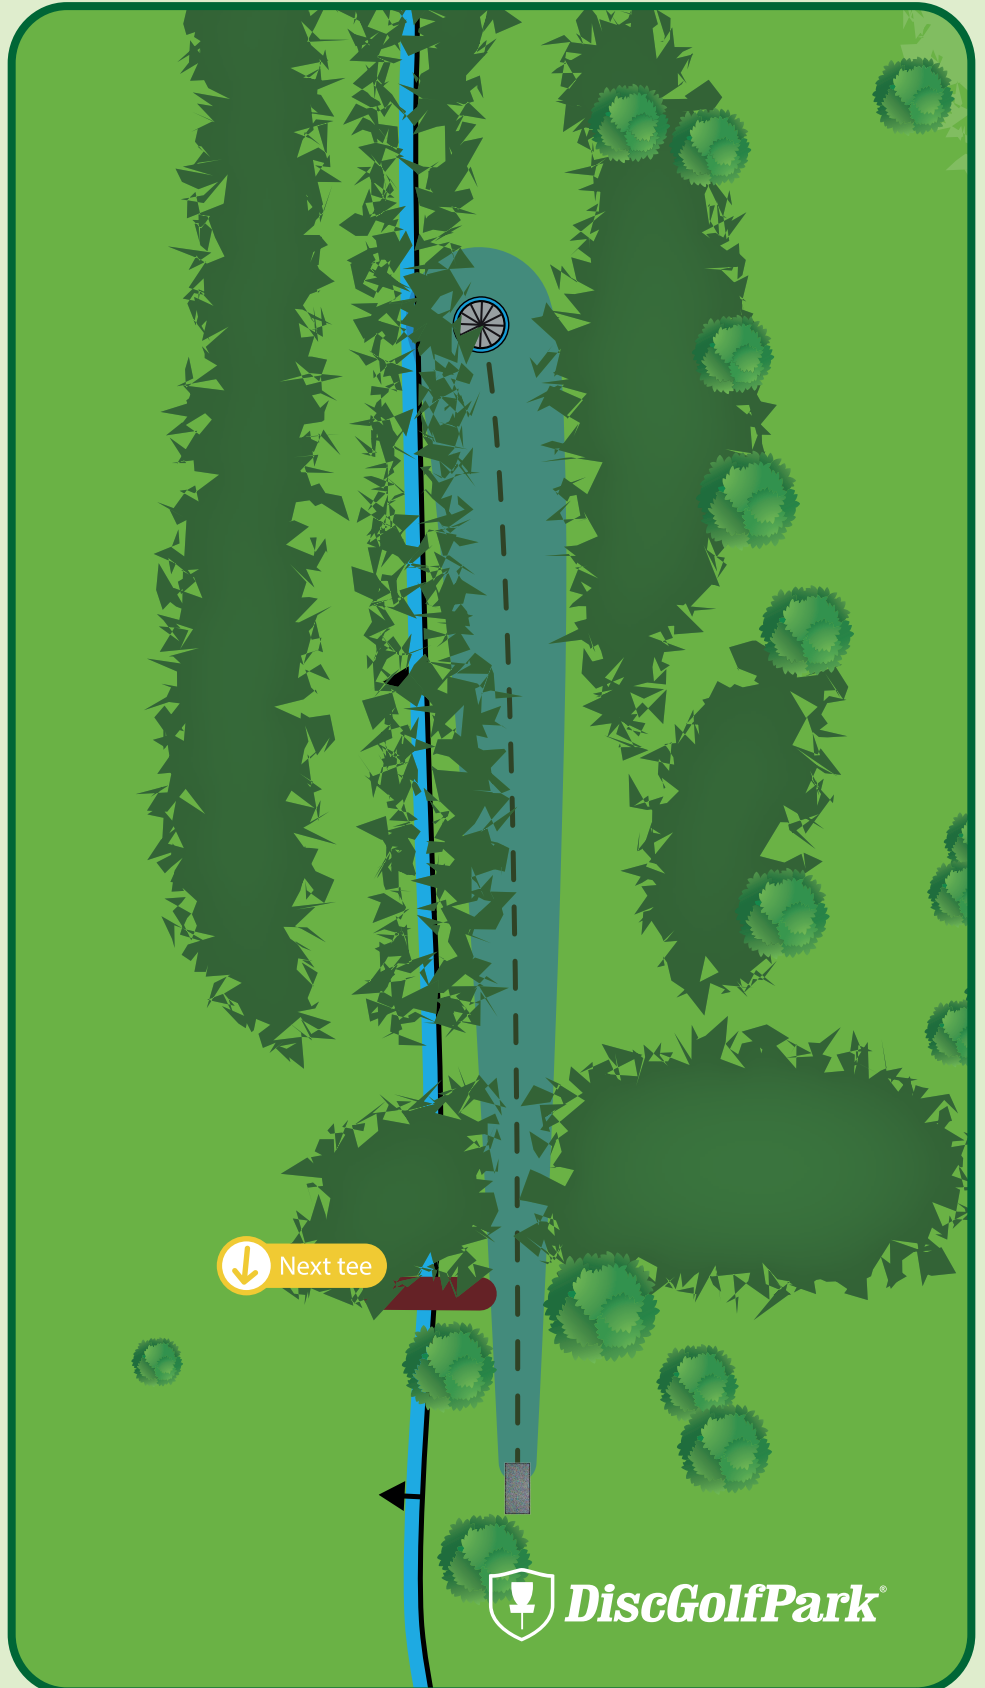

Parks and
Recreation
Department

www.NormalParks.org

Maxwell Park Disc Golf Course

290 ft
Par 3

Please be aware of surrounding holes and tees.

Please let the group in front of you finish the hole before you begin to tee off.

In or over creek is out of bounds.

Parks and
Recreation
Department

www.NormalParks.org

Maxwell Park Disc Golf Course

#15

335 ft
Par 3

Please be aware of
surrounding holes and
tees.

In or over ditch/creek is
out of bounds.