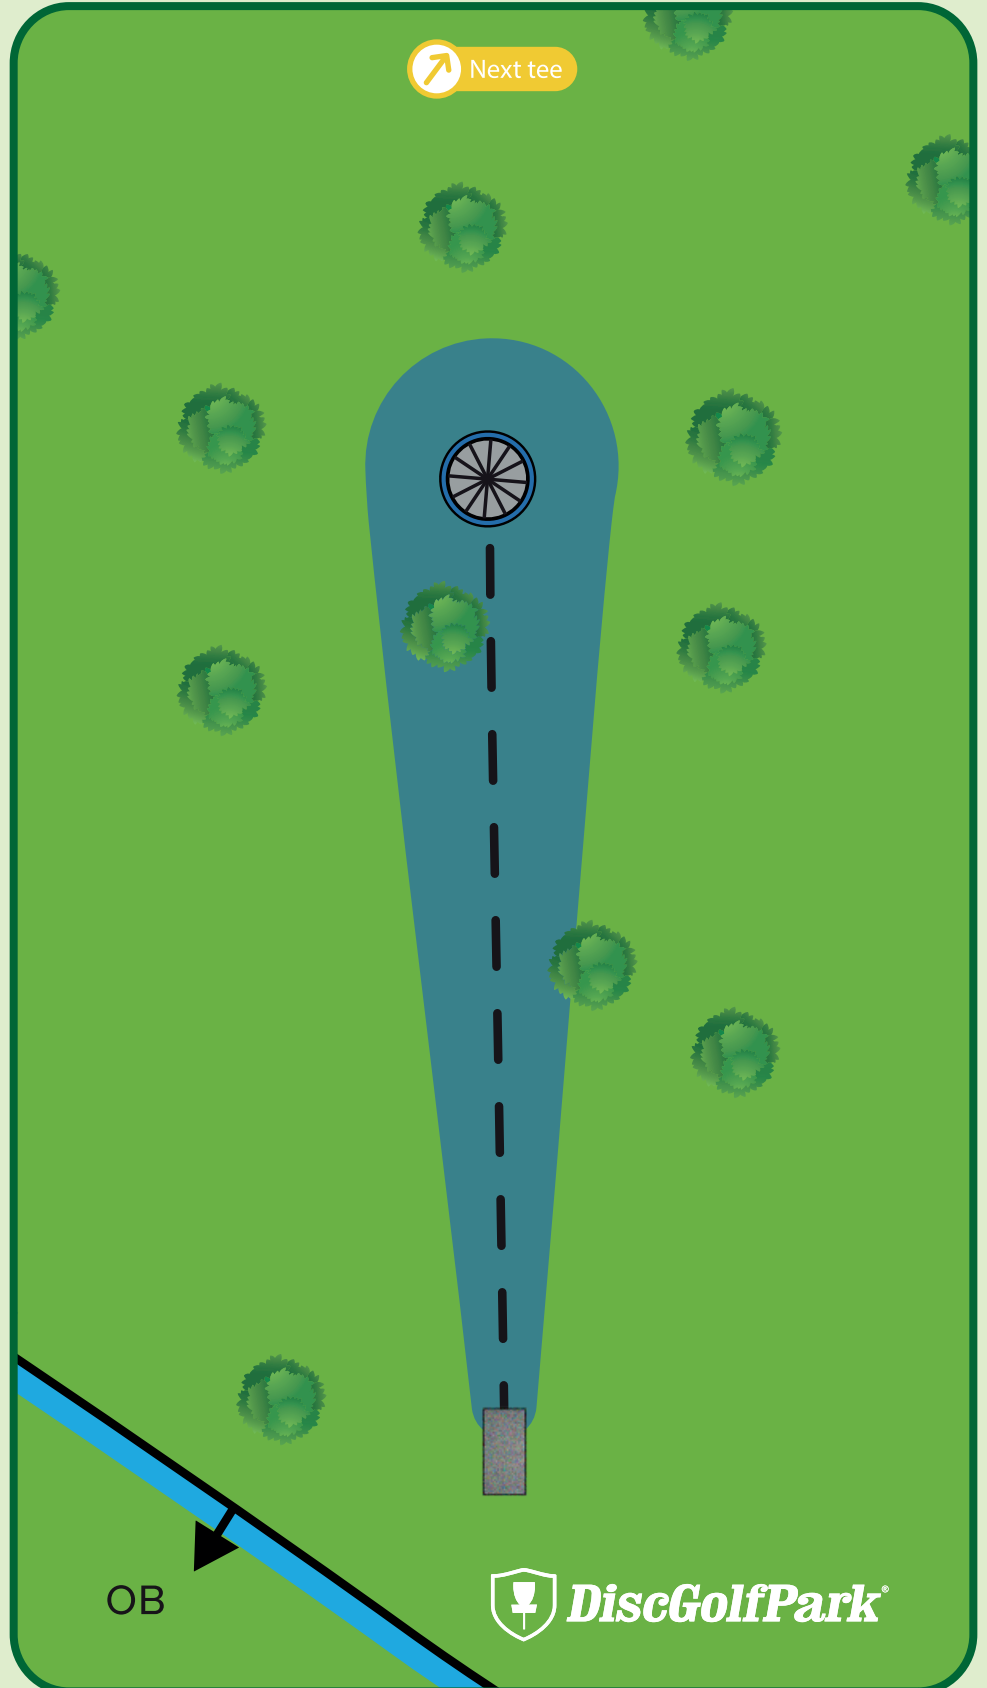

258 ft
Par 3

Please be aware of surrounding holes and tees.

Please let the group in front of you finish the hole before you begin to tee off.

Parks and
Recreation
Department

www.NormalParks.org