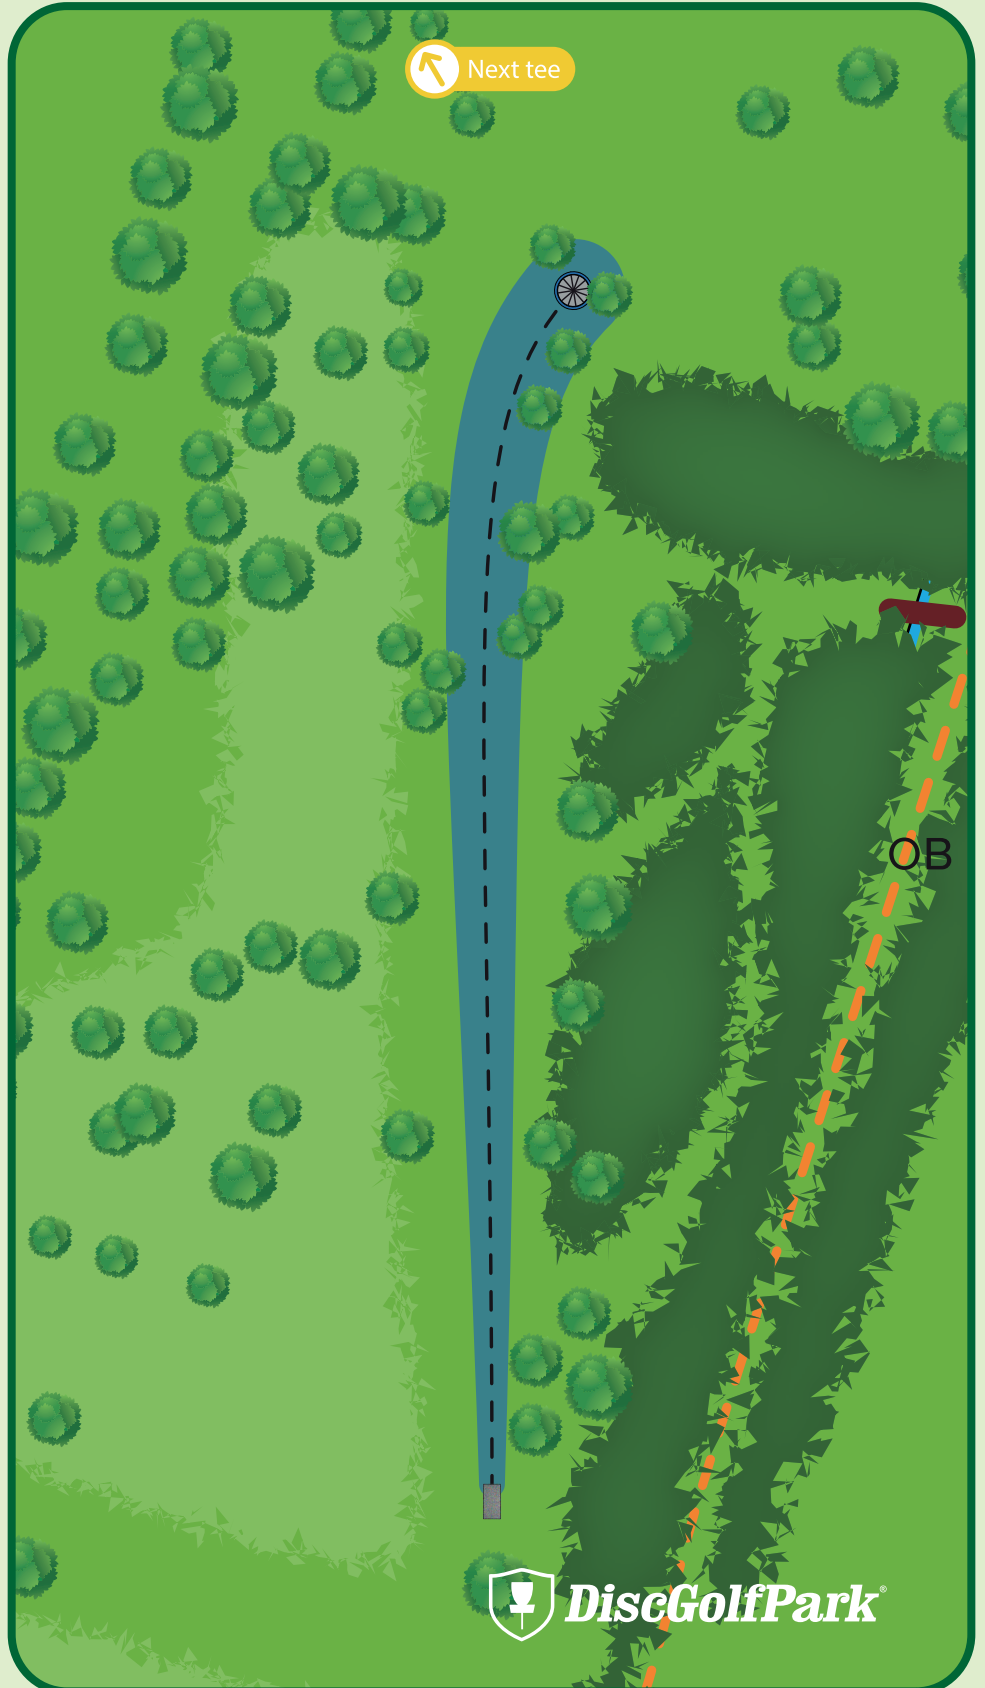

www.NormalParks.org

Maxwell Park Disc Golf Course

#12

390 ft
Par 3

In or over ditch/creek is out of bounds.

Please let the group in front of you finish the hole before you begin to tee off.

www.NormalParks.org