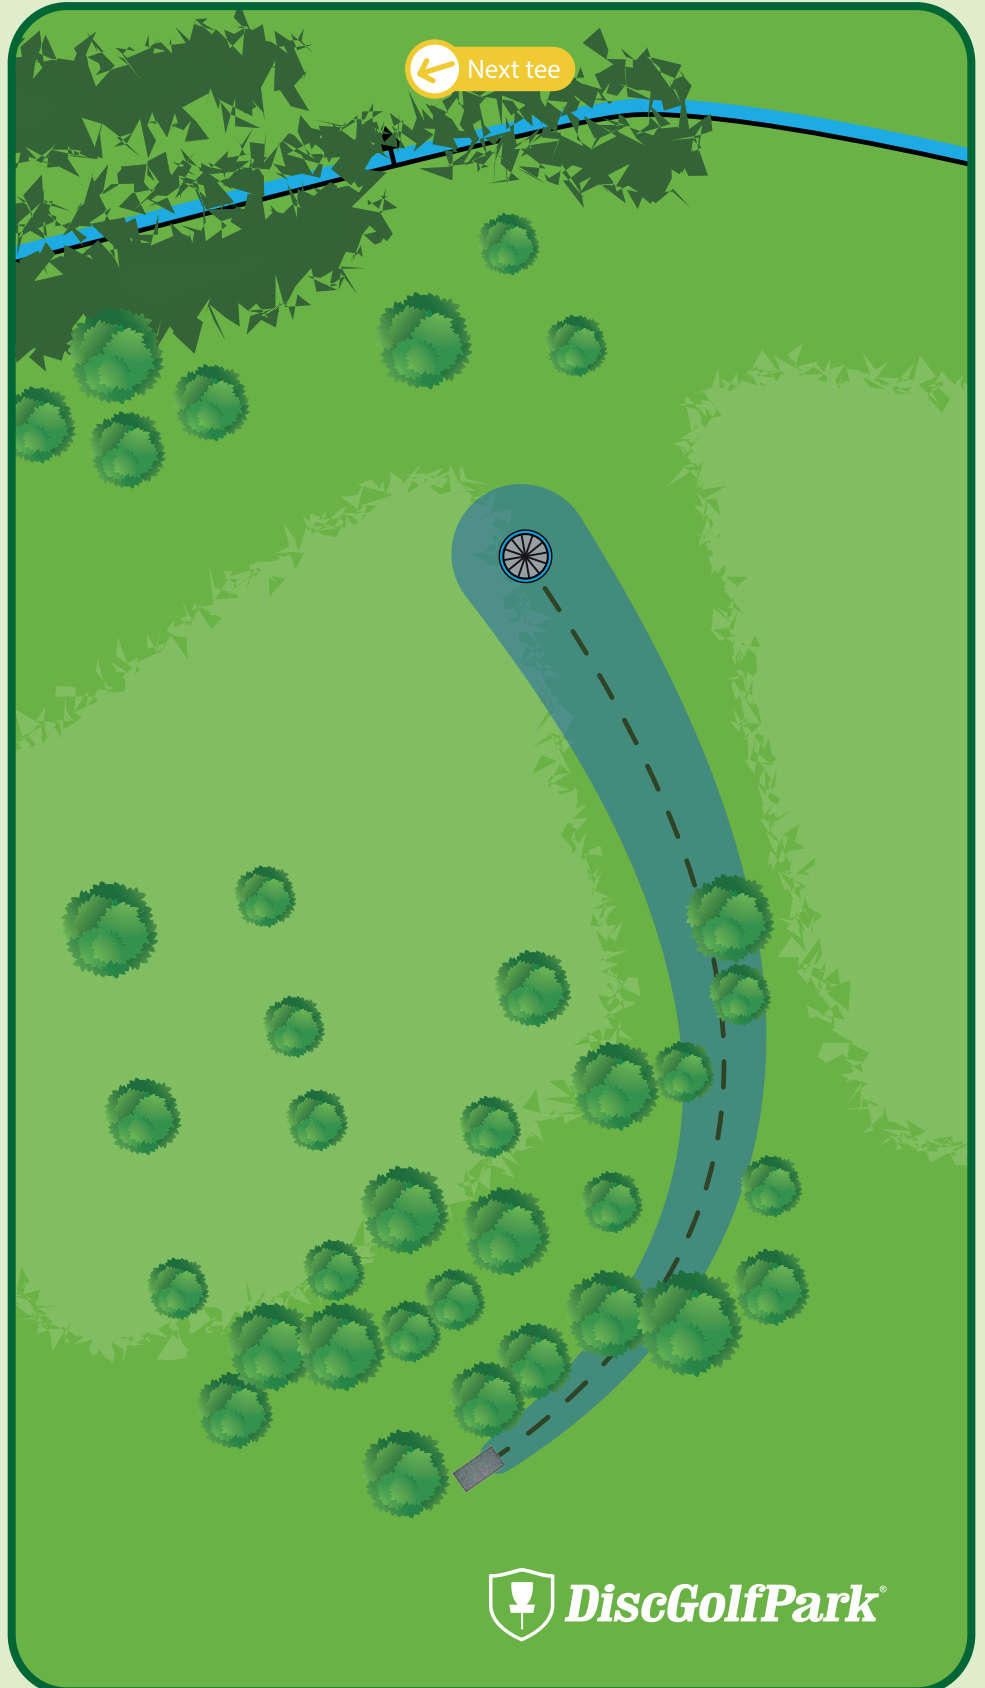

Maxwell Park Disc Golf Course

#11

521 ft
Par 4

Please be aware of
surrounding holes and
tees.

Over fence is out of
bounds. In or over
ditch/creek is out of
bounds.

Parks and
Recreation
Department

www.NormalParks.org