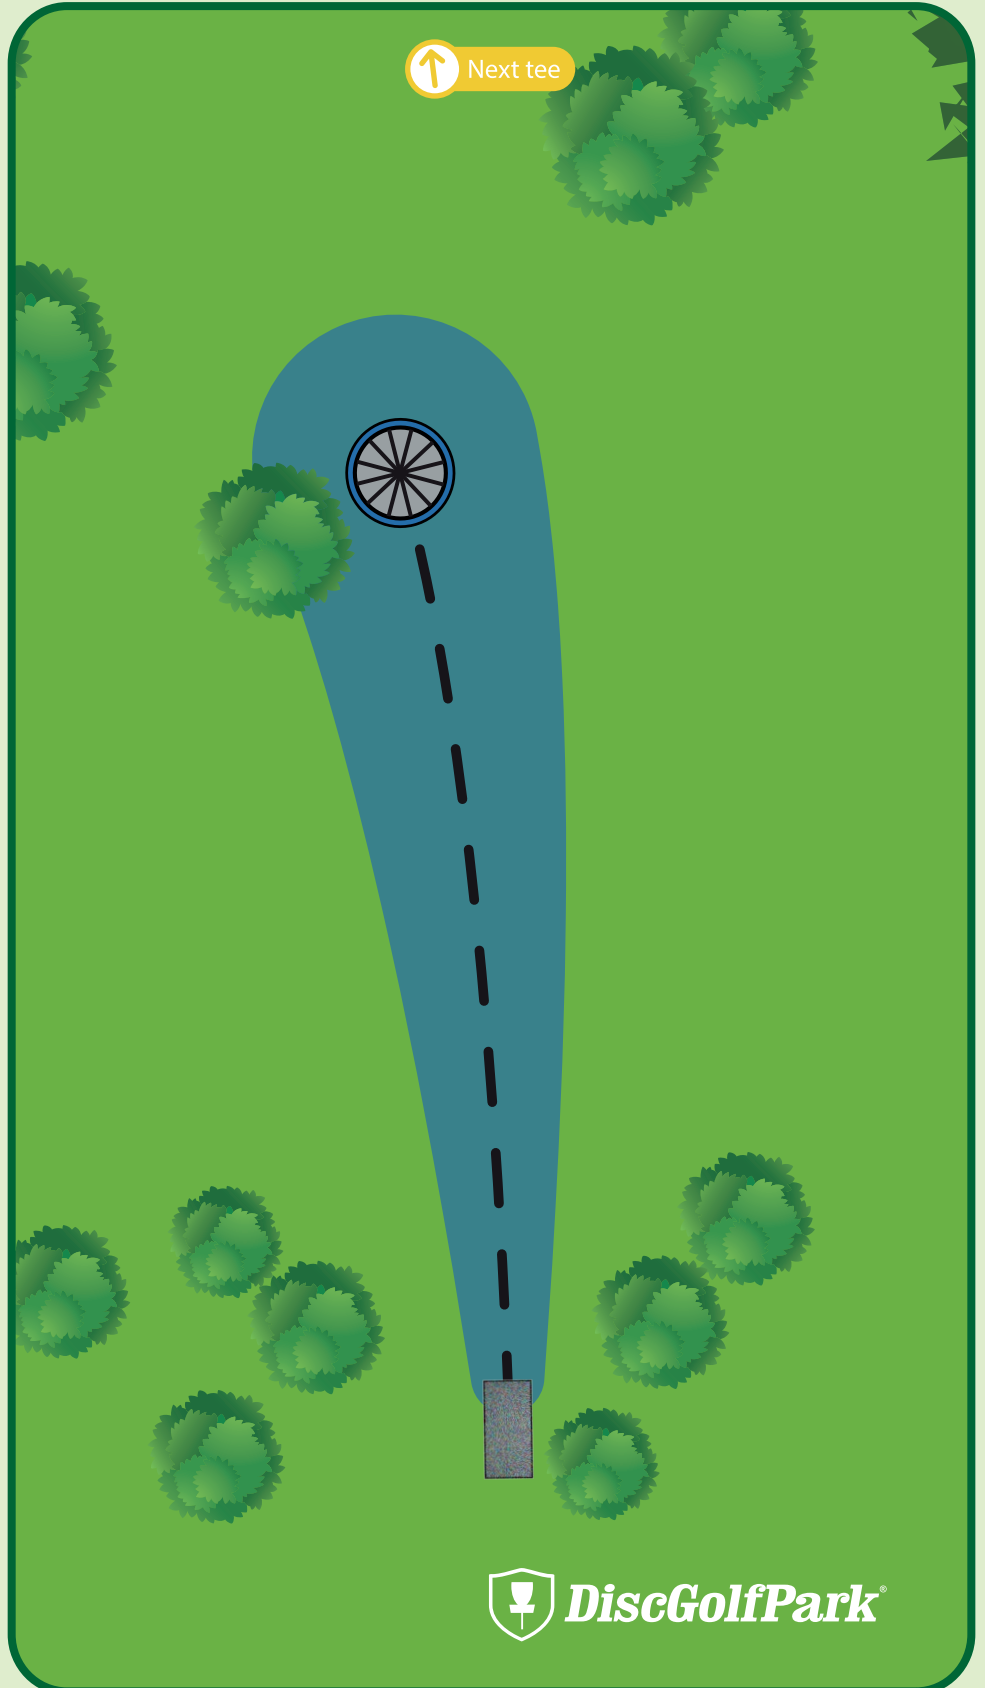

212 ft
Par 3

Please be aware of surrounding holes and tees.

Please let the group in front of you finish the hole before you begin to tee off.

In or over ditch/creek is out of bounds.

Parks and
Recreation
Department

www.NormalParks.org