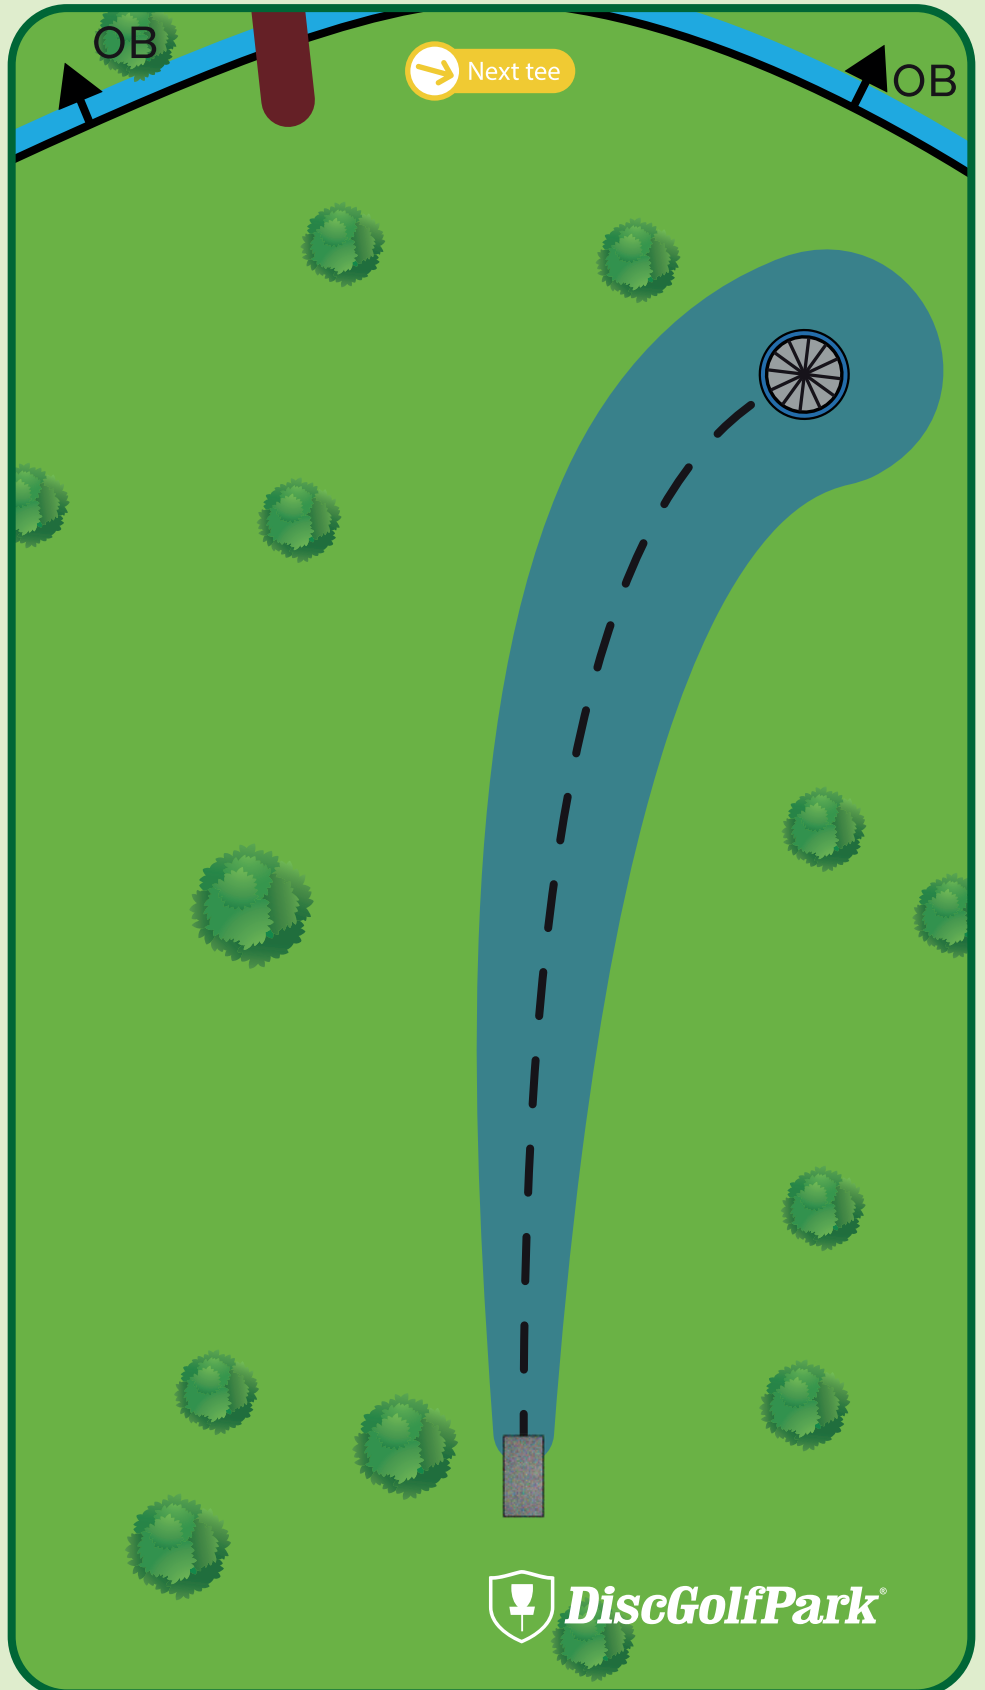

Maxwell Park Disc Golf Course

#5

300 ft
Par 3

Please be aware of surrounding holes and tees.

Please let the group in front of you finish the hole before you begin to tee off.

In or over ditch/creek is out of bounds.

www.NormalParks.org