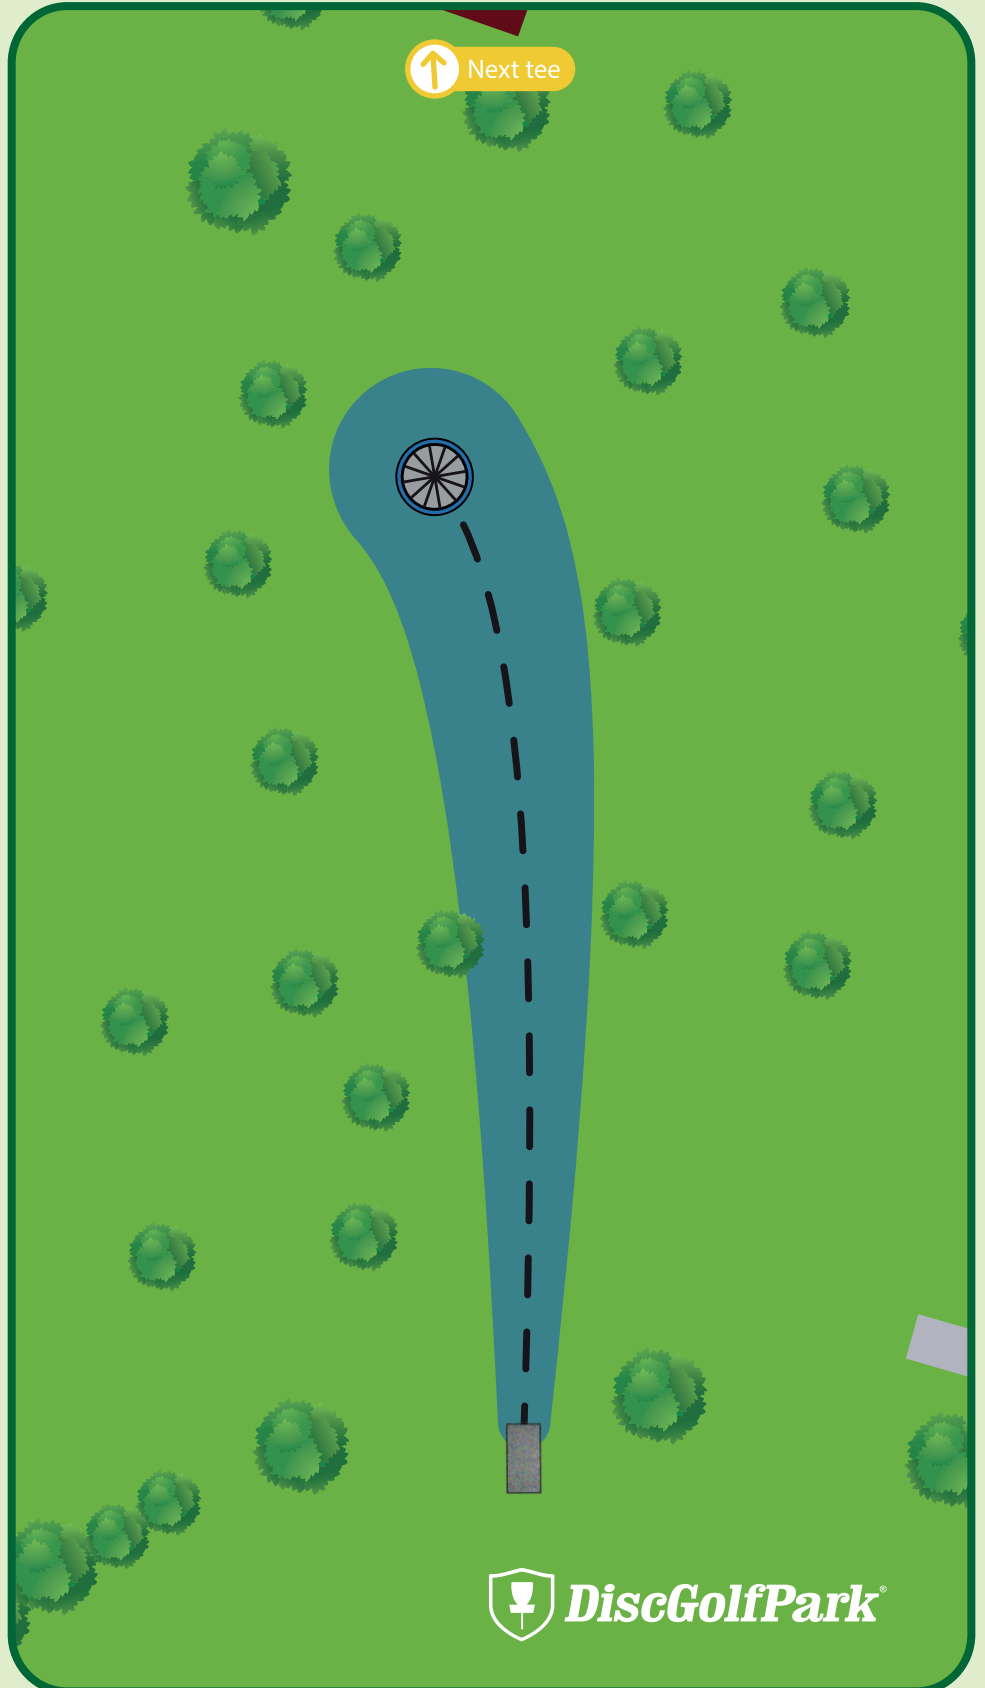

Please let the group in front of you finish the hole before you begin to tee off.

www.NormalParks.org

Maxwell Park Disc Golf Course

267 ft
Par 3

Please be aware of surrounding holes and tees.

Please let the group in front of you finish the hole before you begin to tee off.

www.NormalParks.org

Maxwell Park Disc Golf Course

#18

384 ft
Par 3

Please be aware of surrounding holes and tees.

Please let the group in front of you finish the hole before you begin to tee off.

www.NormalParks.org