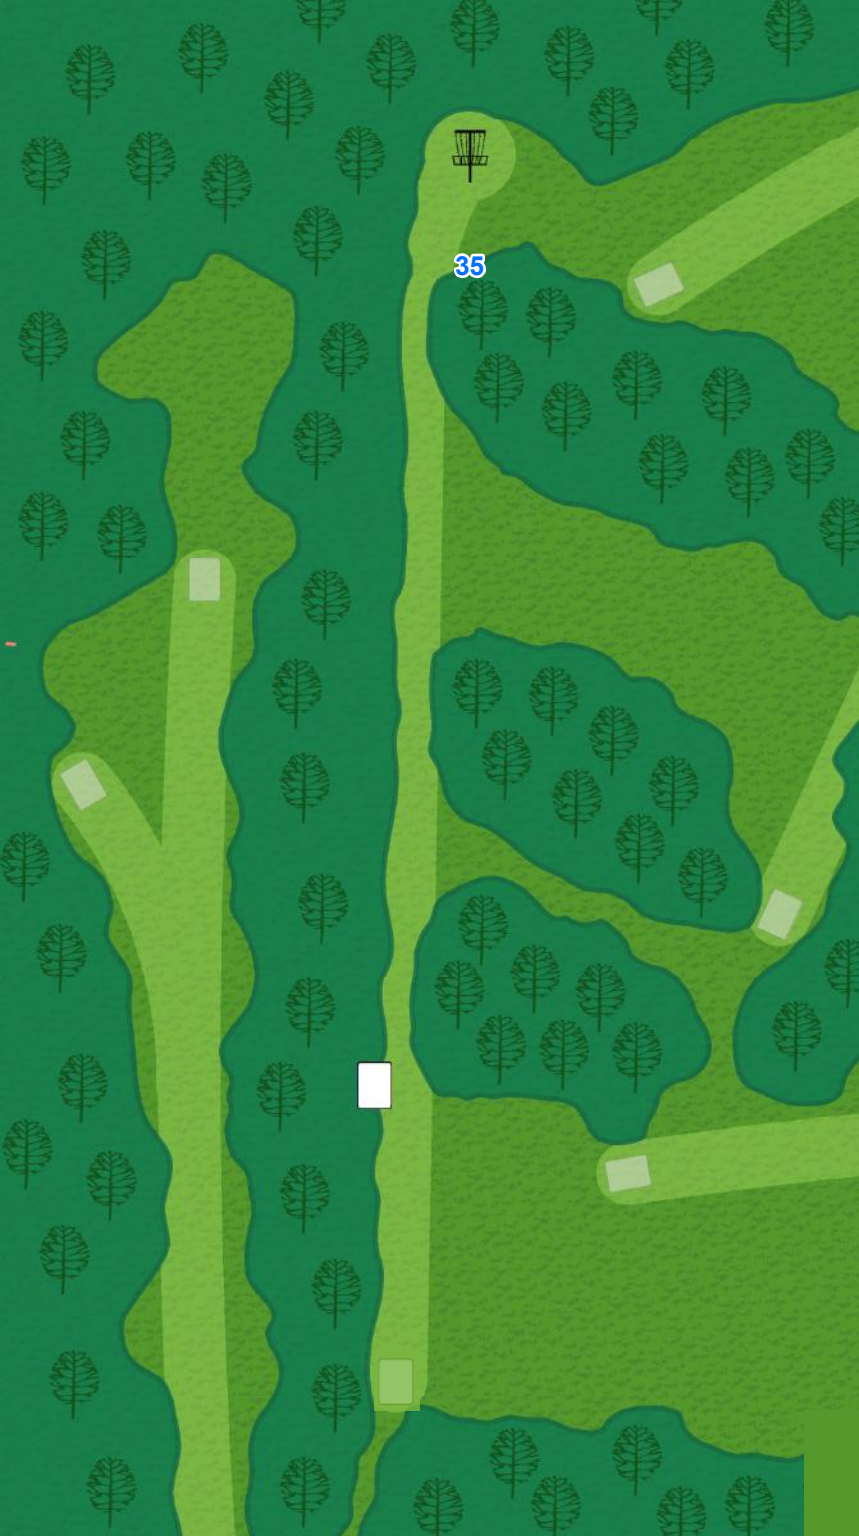

McNAUGHTON PARK
DISC GOLF COURSE

11

Par 3

297 ft