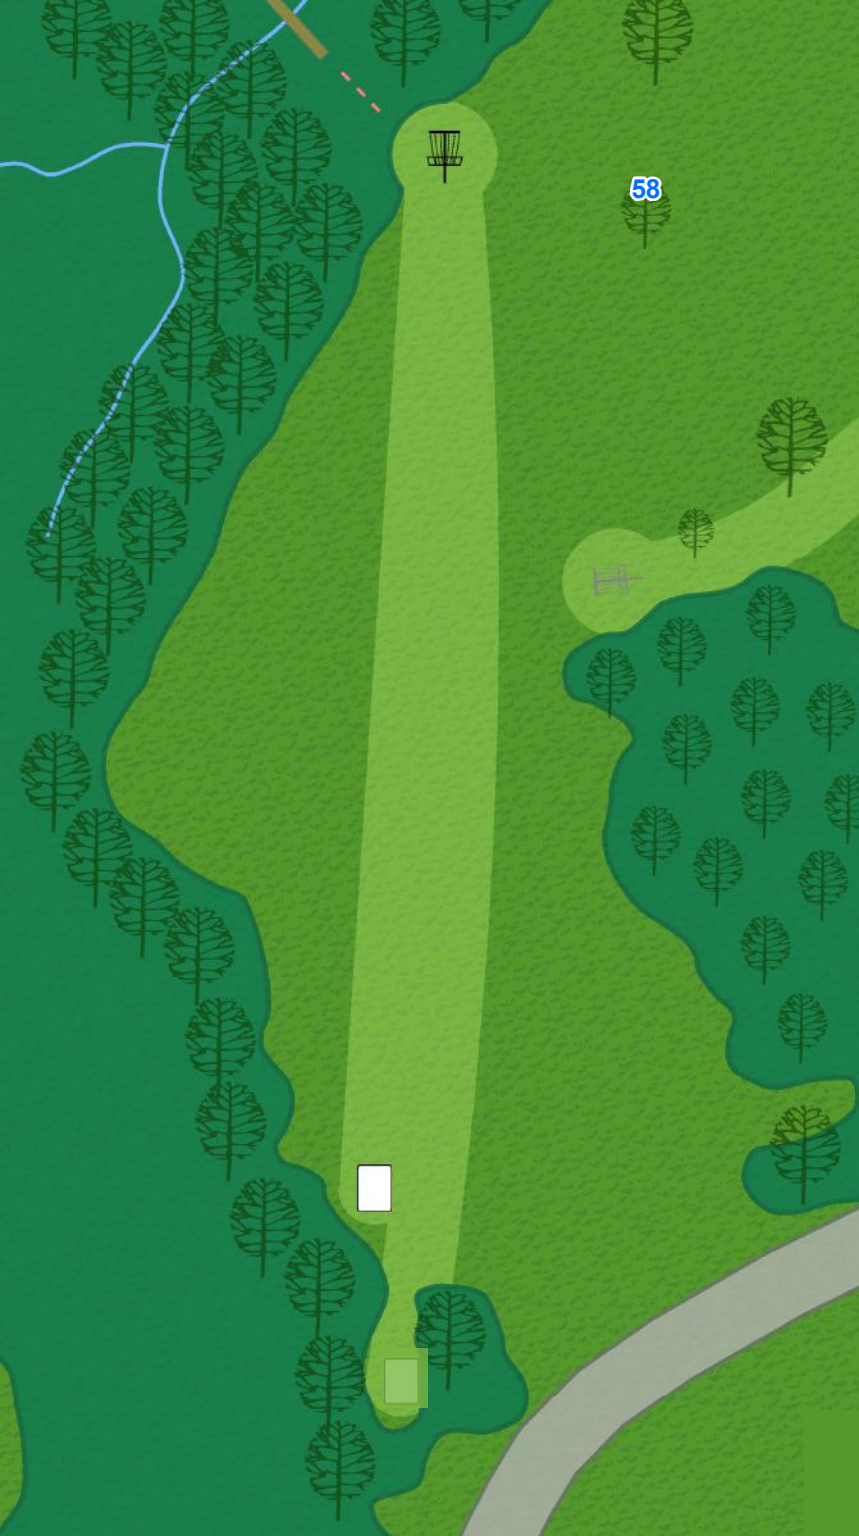

McNAUGHTON PARK
DISC GOLF COURSE

2

Par 3

276 ft

Inside or on top of
pavilion is
considered OB.