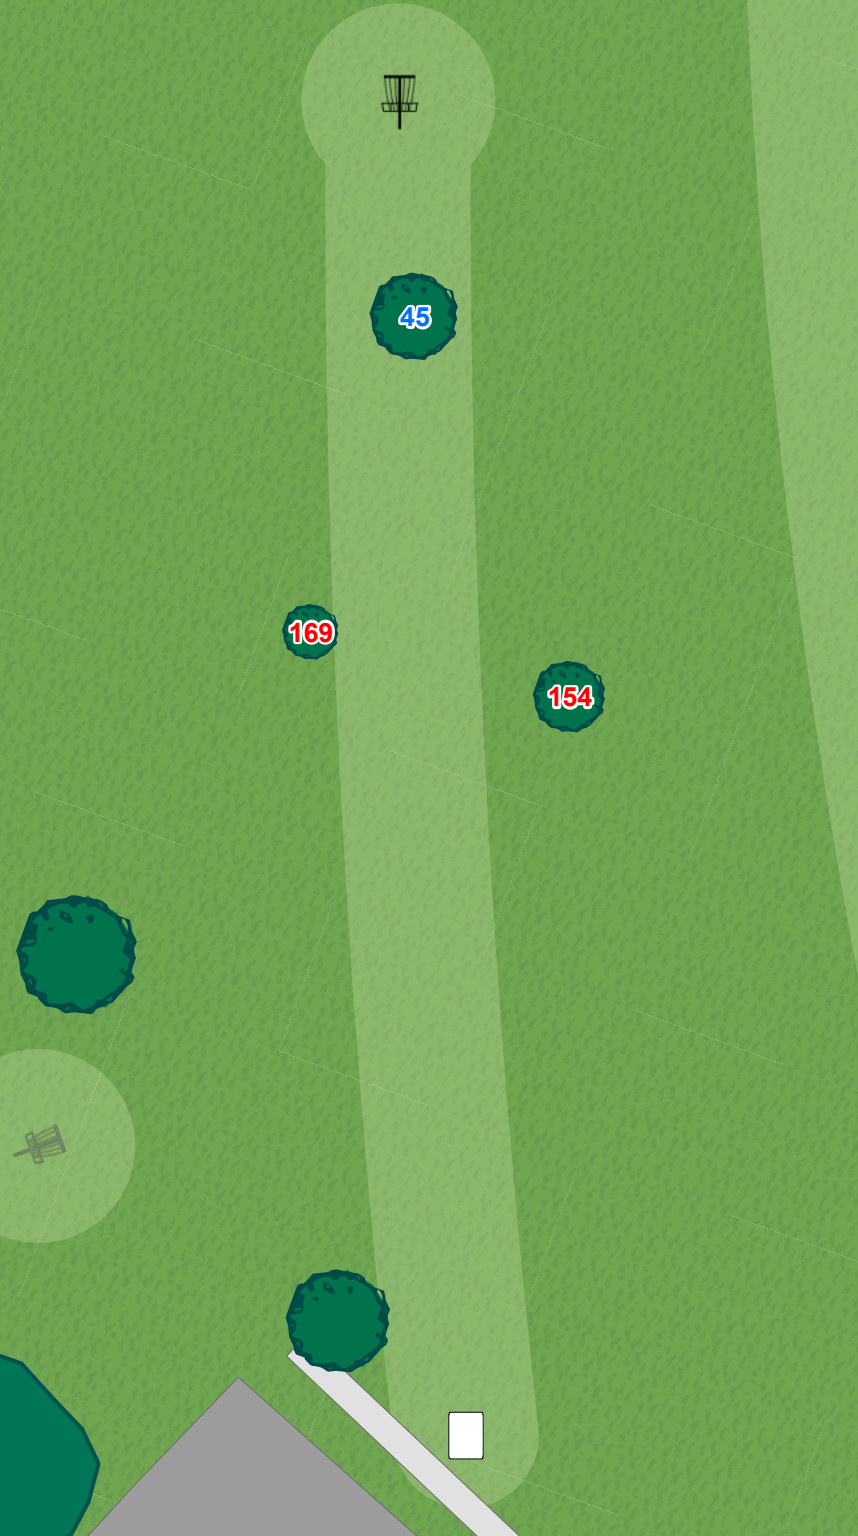

1

Par 3
389 ft

R e s i d e n t i a l A r e a

OB

In parking lot to the left is OB. On the right side, going into residential areas such as over a fence or into someone's yard is OB.

2

Par 3
285 ft

Surrounded by water to the right is OB. On or over pavement to the right is OB. Bridge is in bounds.

R e s i d e n t i a l A r e a

OB

3

Par 3
318 ft

On the right side, going into the residential areas such as over a fence or into someone's yard is OB.

4

Par 3
279 ft

Parking lot to the right is OB.