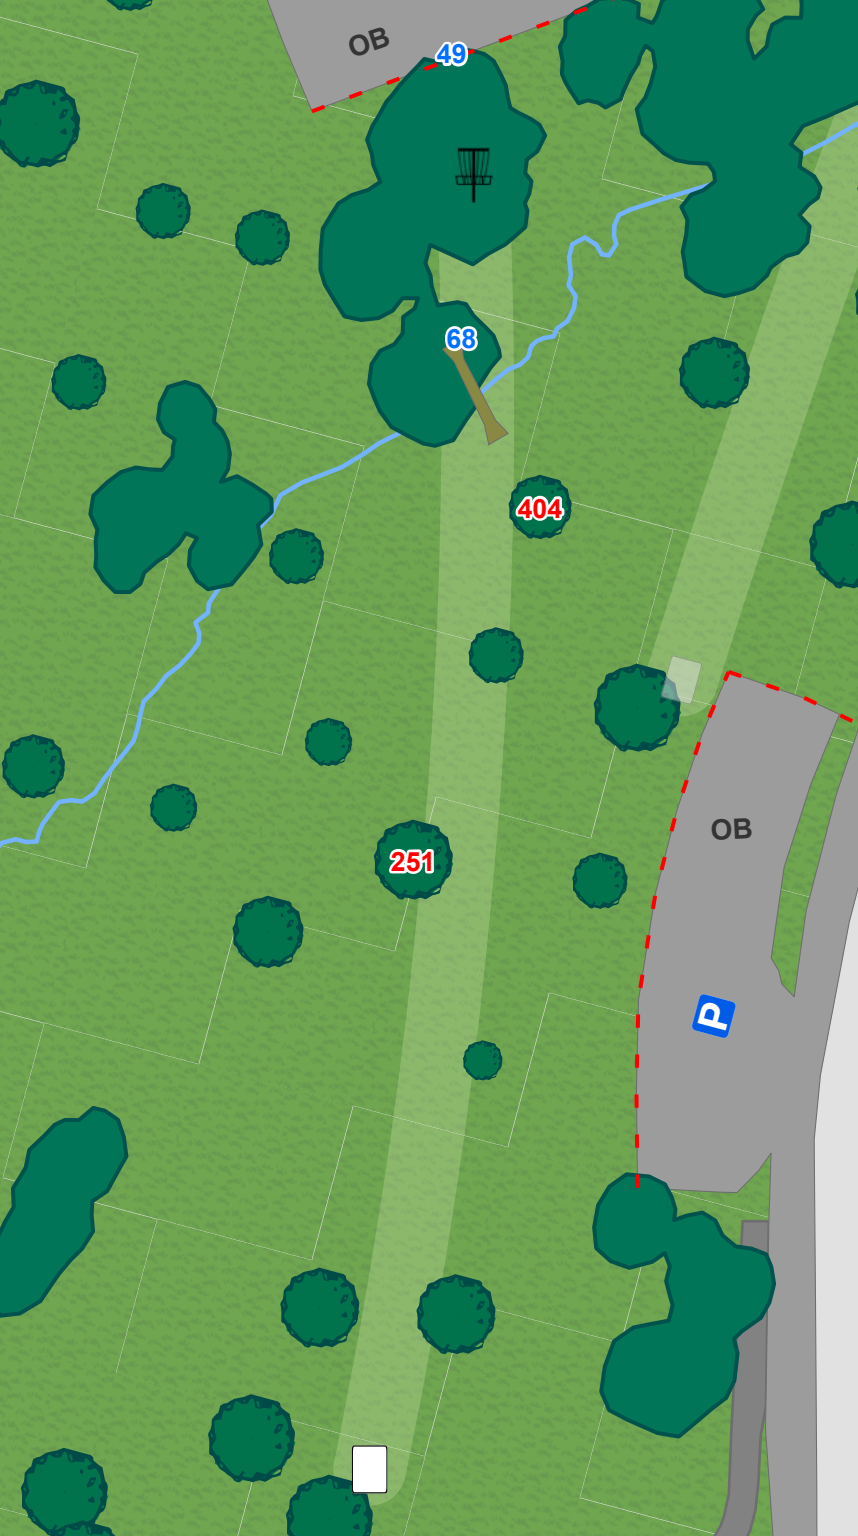

Par 3
300 ft

OB on or over
pavement to
the right.

WASHINGTON PARK
DISC GOLF COURSE

15

Par 3
345 ft

OB on or over
pavement to
the left. OB
surrounded by
water.

16

Par 3
294 ft

OB on or over
pavement.

17

Par 4
537 ft

Water is casual. OB on or over parking lot to the right and parking lot long.

18

Par 3
312 ft

Water is casual. OB on or over parking lot and on or over road to the right.

WASHINGTON PARK DISC GOLF COURSE

Legend

Tee

Basket

— — Out of Bounds

150 Distance From Tee

25 Distance To Hole

Disclaimer: Map locations and distances are approximate and subject to change or removal. No warranties will be made, stated or implied concerning the accuracy or completeness of data presented in the mapping.