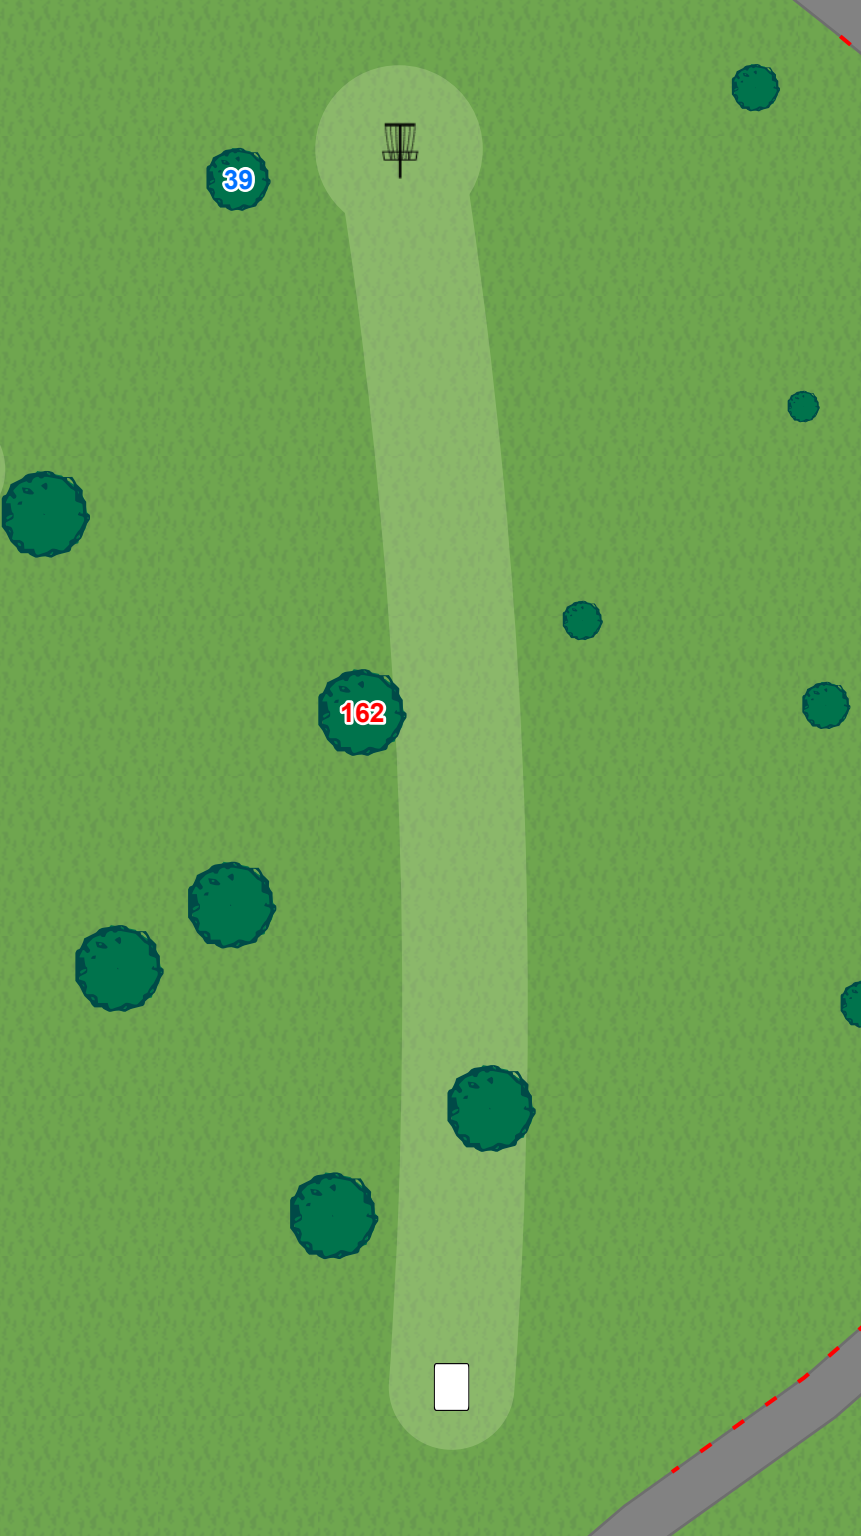

OB to the right
and left on or
across
pavement.

41

41

211

Residential Area

OB

OB

14

Par 3
300 ft

OB on or over
pavement to
the right.

WASHINGTON PARK
DISC GOLF COURSE

15

Par 3
345 ft

OB on or over
pavement to
the left. OB
surrounded by
water.

16

Par 3
294 ft

OB on or over
pavement.

17

Par 4
537 ft

Water is casual. OB on or over parking lot to the right and parking lot long.

18

Par 3
312 ft

Water is casual. OB on or over parking lot and on or over road to the right.

WASHINGTON PARK DISC GOLF COURSE

Legend

Tee

Basket

— — Out of Bounds

150 Distance From Tee

25 Distance To Hole

Disclaimer: Map locations and distances are approximate and subject to change or removal. No warranties will be made, stated or implied concerning the accuracy or completeness of data presented in the mapping.