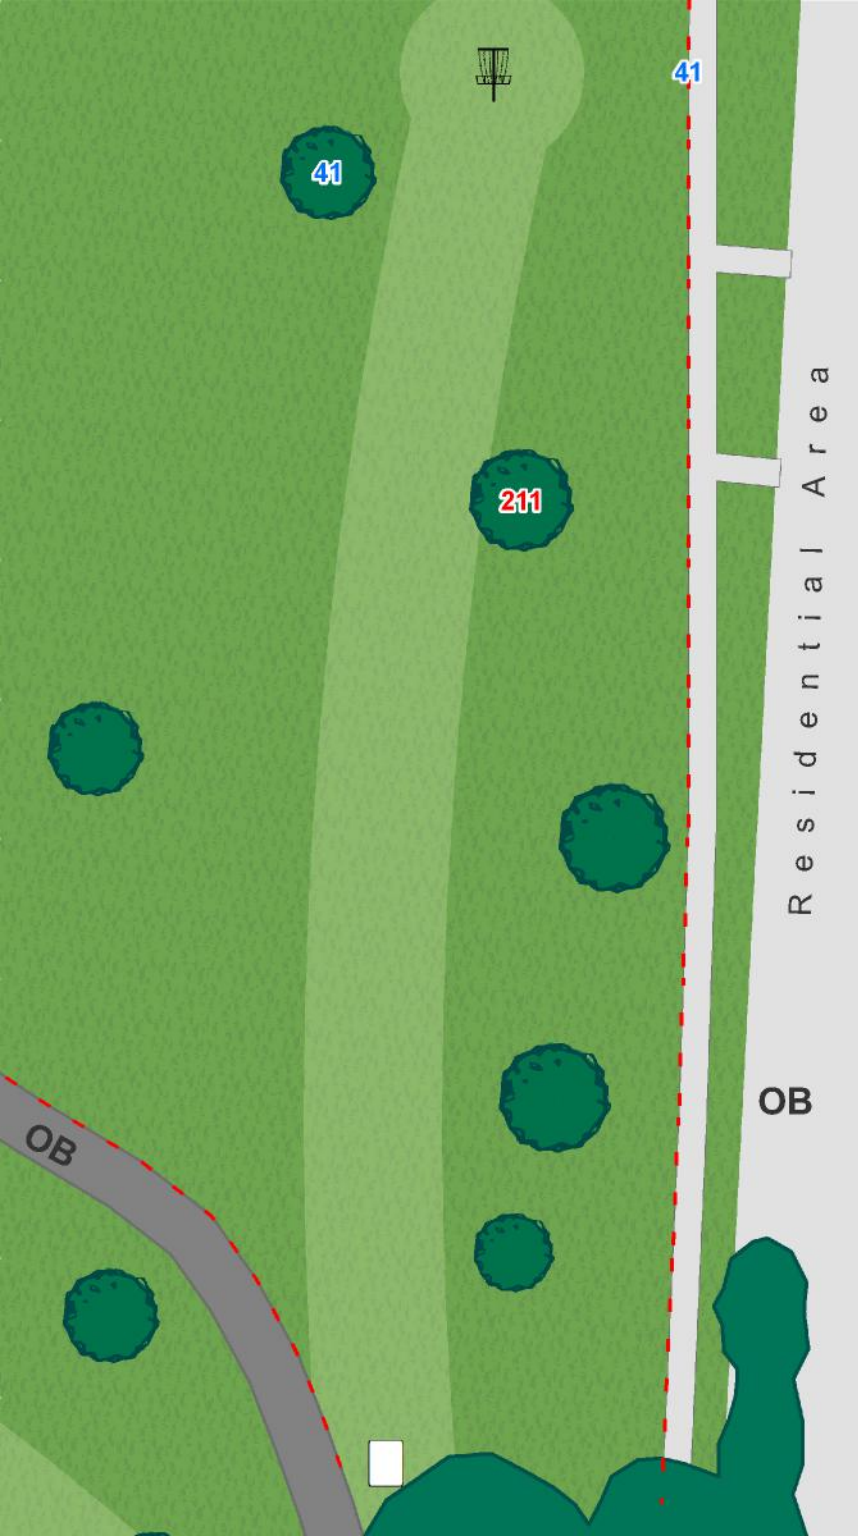

1

Par 3
389 ft

R e s i d e n t i a l A r e a

OB

In parking lot to the left is OB. On the right side, going into residential areas such as over a fence or into someone's yard is OB.

2

Par 3
285 ft

Surrounded by water to the right is OB. On or over pavement to the right is OB. Bridge is in bounds.

Par 4
510 ft

On or over pavement to the left is OB, On or over pavement long of the basket is OB. To the right, over the fence or in residential areas is OB.

WASHINGTON PARK
DISC GOLF COURSE

13

Par 3
201 ft

OB to the right
and left on or
across
pavement.

41

41

211

Residential Area

OB

OB

14

OB on or over
pavement.

17

Par 4
537 ft

Water is casual. OB on or over parking lot to the right and parking lot long.

18

Par 3
312 ft

Water is casual. OB on or over parking lot and on or over road to the right.