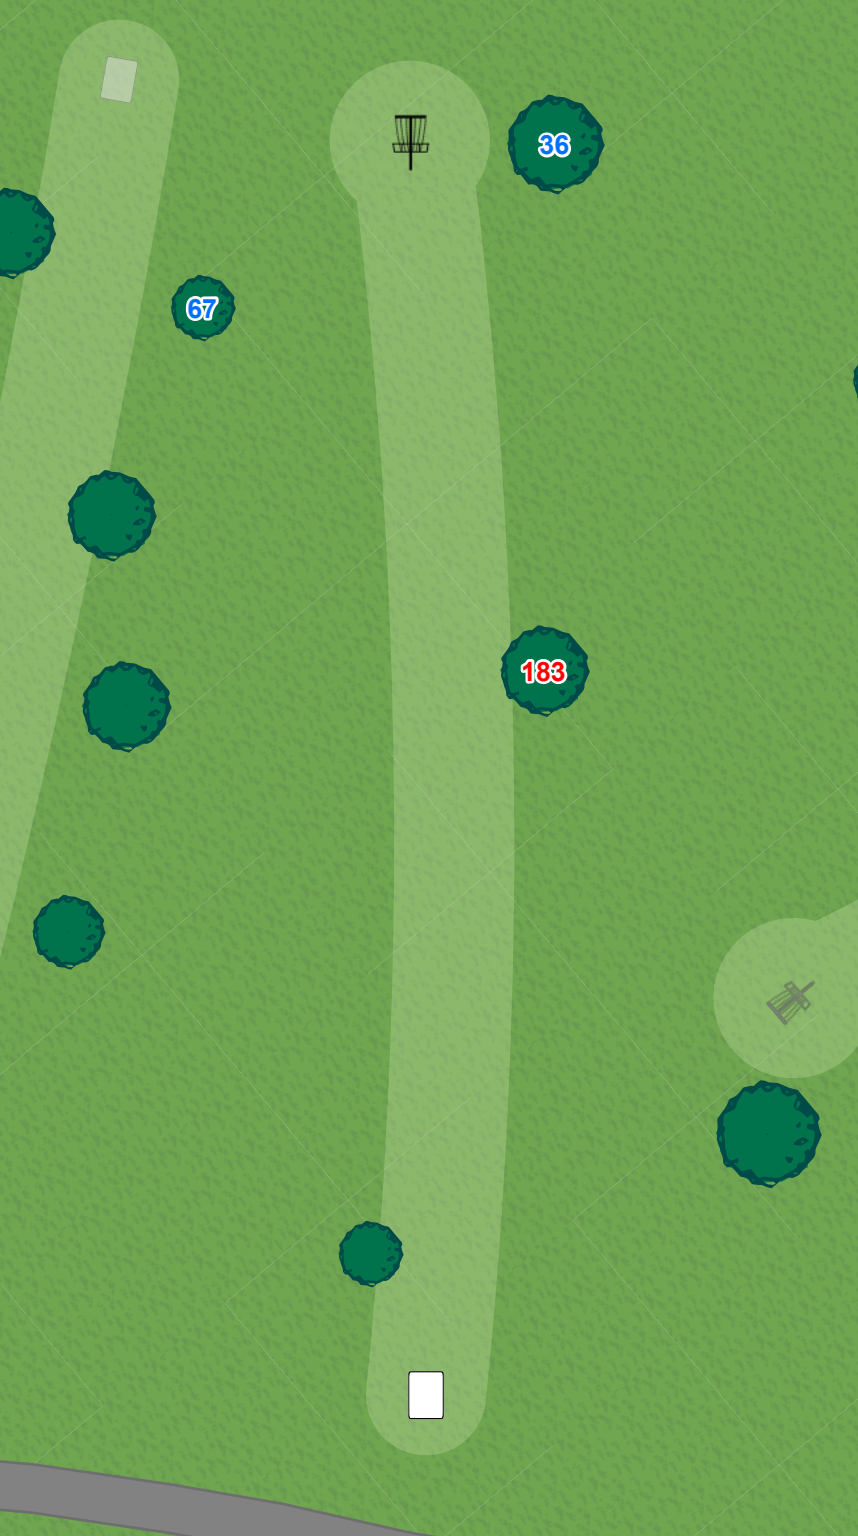

On or over
pavement long
of basket is
OB.

Volleyball
Court

8

Par 3
270 ft

On or over
pavement to
the left is OB.

9

Par 3
309 ft

WASHINGTON PARK
DISC GOLF COURSE