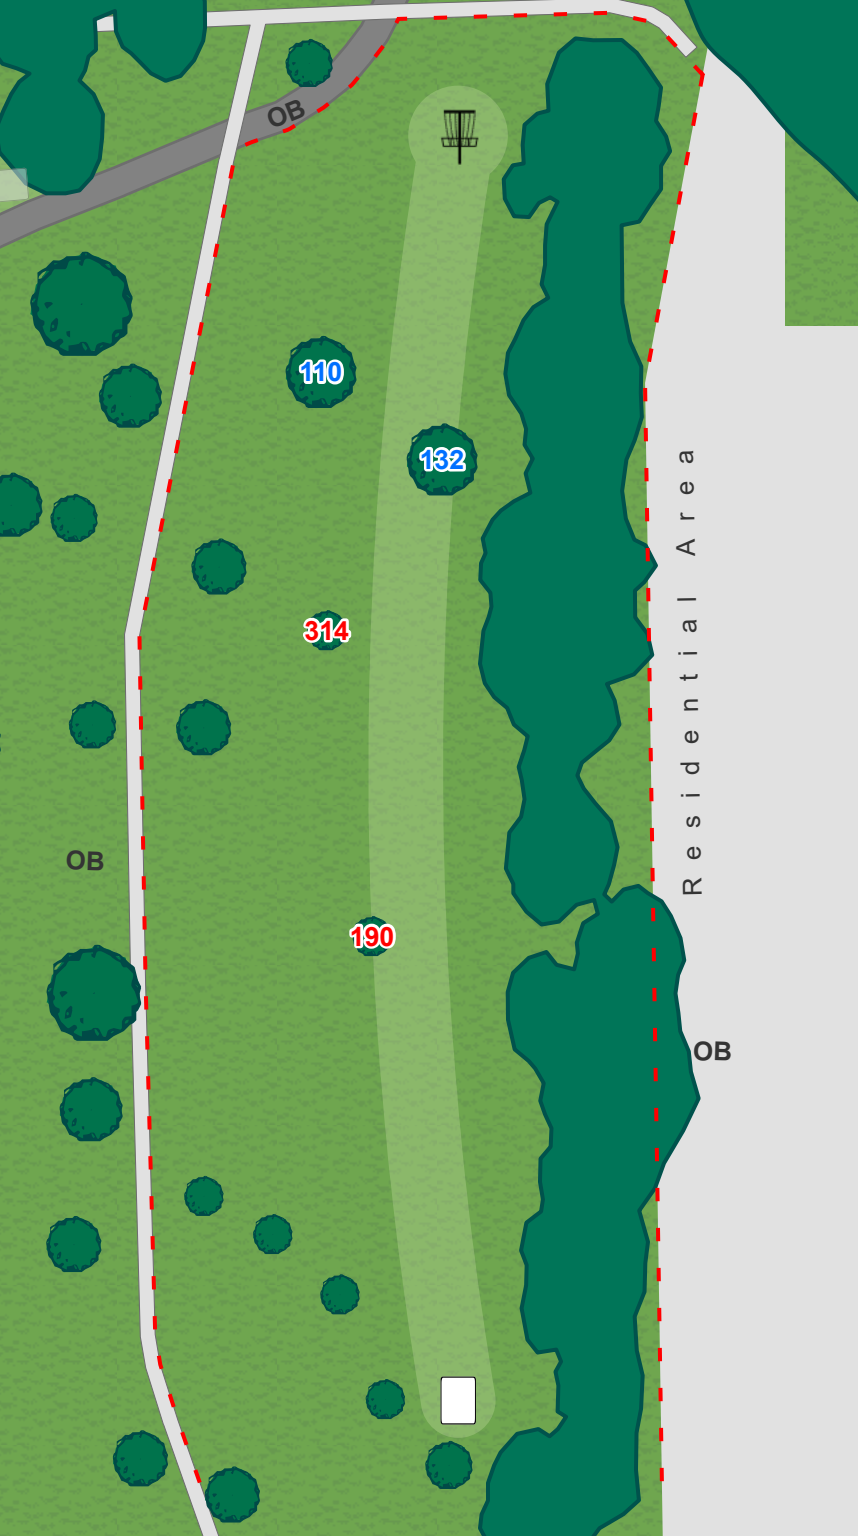

1

Par 3
389 ft

R e s i d e n t i a l A r e a

OB

In parking lot to the left is OB. On the right side, going into residential areas such as over a fence or into someone's yard is OB.

2

Par 3
285 ft

Surrounded by water to the right is OB. On or over pavement to the right is OB. Bridge is in bounds.

10

Par 3
276 ft

On or over
pavement long
of basket is
OB.

WASHINGTON PARK
DISC GOLF COURSE

11

Par 3
249 ft

On or over
pavement left
is OB.

12