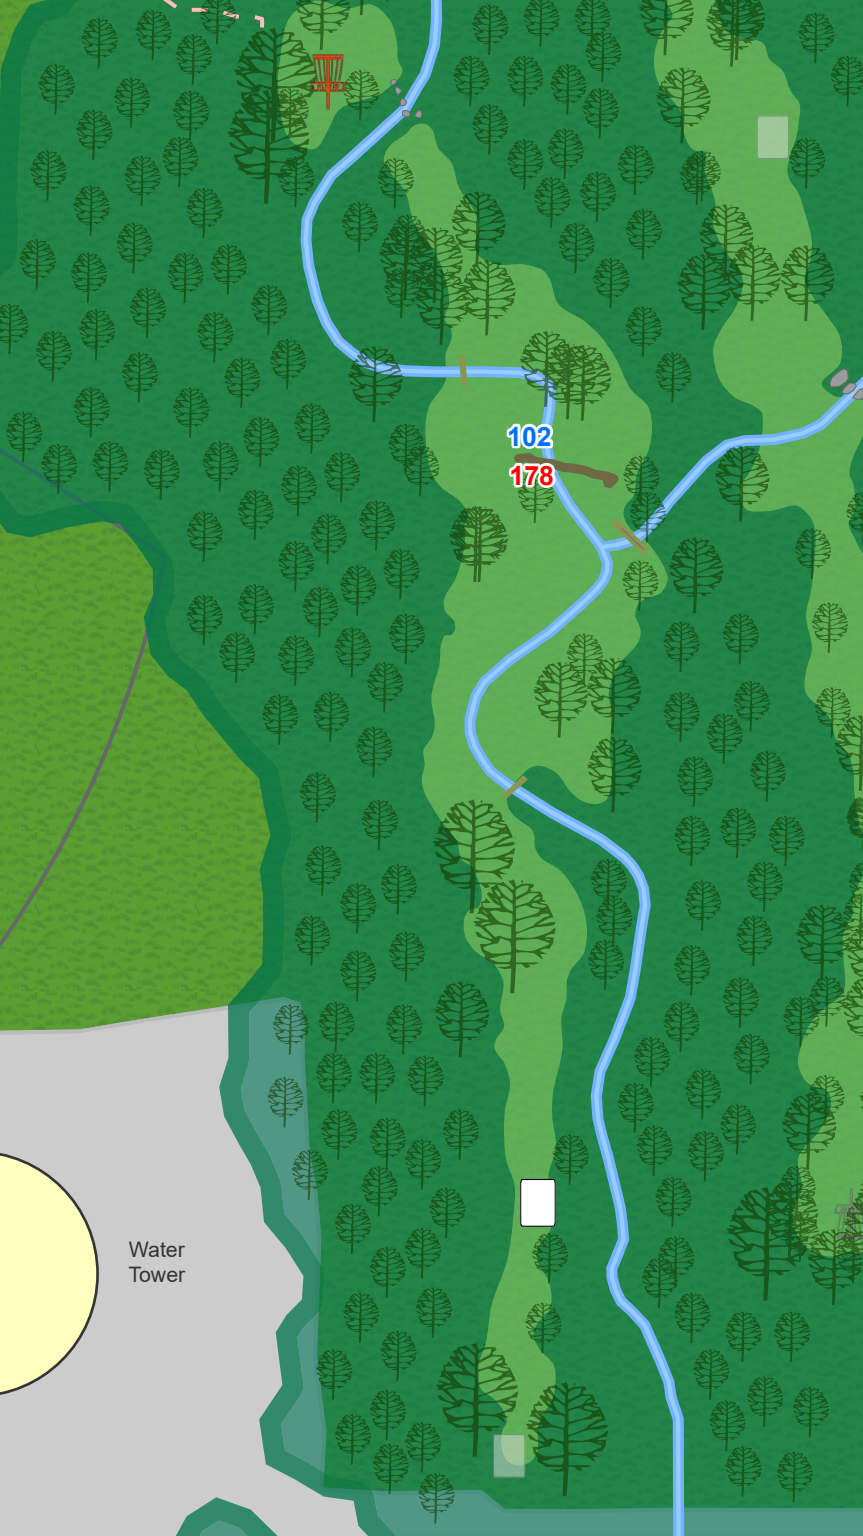

WESTWOOD PARK DISC GOLF COURSE

Westwood

Hole	1	2	3	4	5	6	7	8	9	10	11	12	13	14	15	16	17	18	Total
Par	3	3	3	3	3	3	3	3	3	3	3	4	3	3	4	3	3	3	56
Distance(FT)	258	276	340	365	315	186	294	435	228	294	387	444	330	287	474	216	281	354/265	5,764
Distance(M)	79	84	104	111	96	57	90	133	69	90	118	135	101	87	144	66	86	108/81	1,758

WESTWOOD PARK
DISC GOLF COURSE

1

Par 3
258 ft

Water is casual.

WESTWOOD PARK
DISC GOLF COURSE

2

Par 3
276 ft

Water is casual.

WESTWOOD PARK
DISC GOLF COURSE

3

Par 3
340 ft

OB in baseball field to the right,
OB to the left over the fence.

WESTWOOD PARK
DISC GOLF COURSE

4

Par 3
365 ft

25

— — Out of Bounds

150 Distance From Tee

25 Distance To Hole

Disclaimer: Map locations and distances are approximate and subject to change or removal. No warranties will be made, stated or implied concerning the accuracy or completeness of data presented in the mapping.