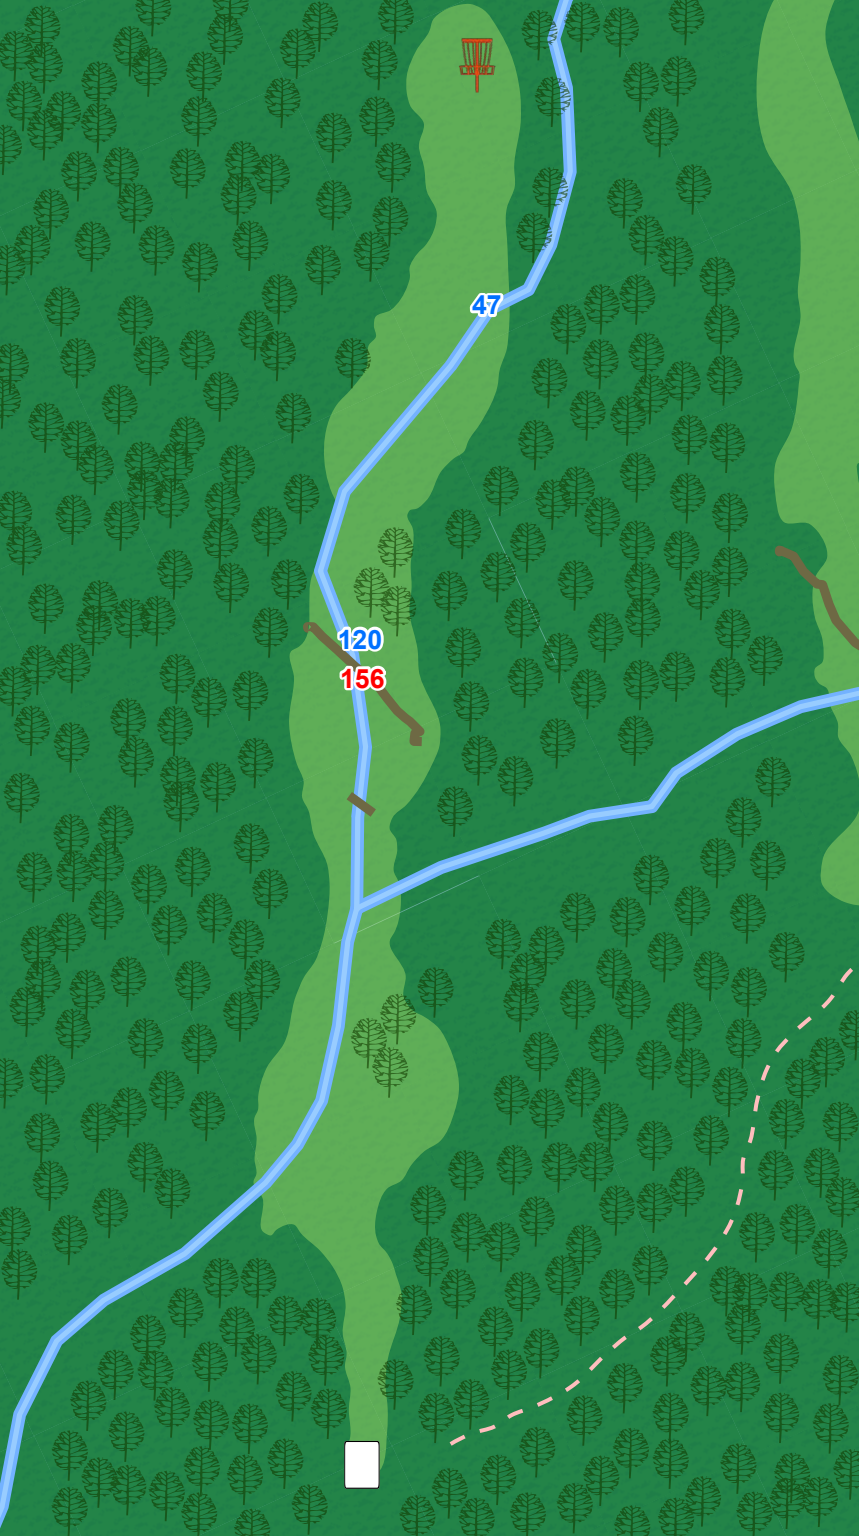

OB over fence to the left; water is casual.

WESTWOOD PARK
DISC GOLF COURSE

13

Par 3
330 ft

OB over fence to the left; water is casual.

WESTWOOD PARK
DISC GOLF COURSE

14

Par 3
287 ft

Water is casual.

WESTWOOD PARK
DISC GOLF COURSE

15

Par 4
474 ft

WESTWOOD PARK
DISC GOLF COURSE

16

Par 3
216 ft

Water is casual.