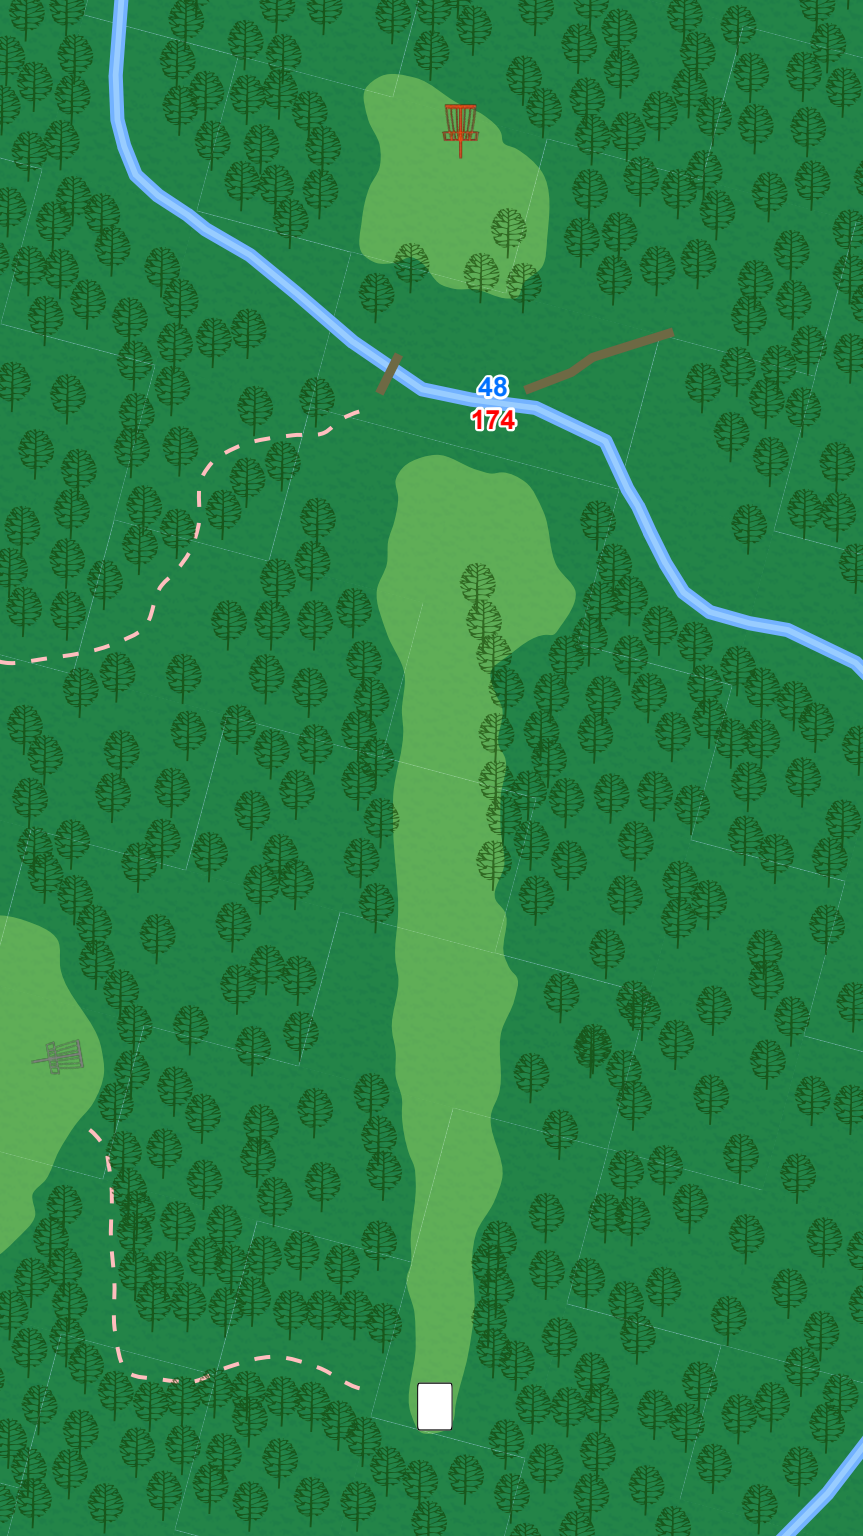

OB over fence to the left; water is casual.

WESTWOOD PARK
DISC GOLF COURSE

13

Par 3
330 ft

OB over fence to the left; water is casual.

WESTWOOD PARK
DISC GOLF COURSE

14

Par 3
287 ft

Water is casual.

WESTWOOD PARK
DISC GOLF COURSE

15

Par 4
474 ft

WESTWOOD PARK
DISC GOLF COURSE

16

Par 3
216 ft

Water is casual.