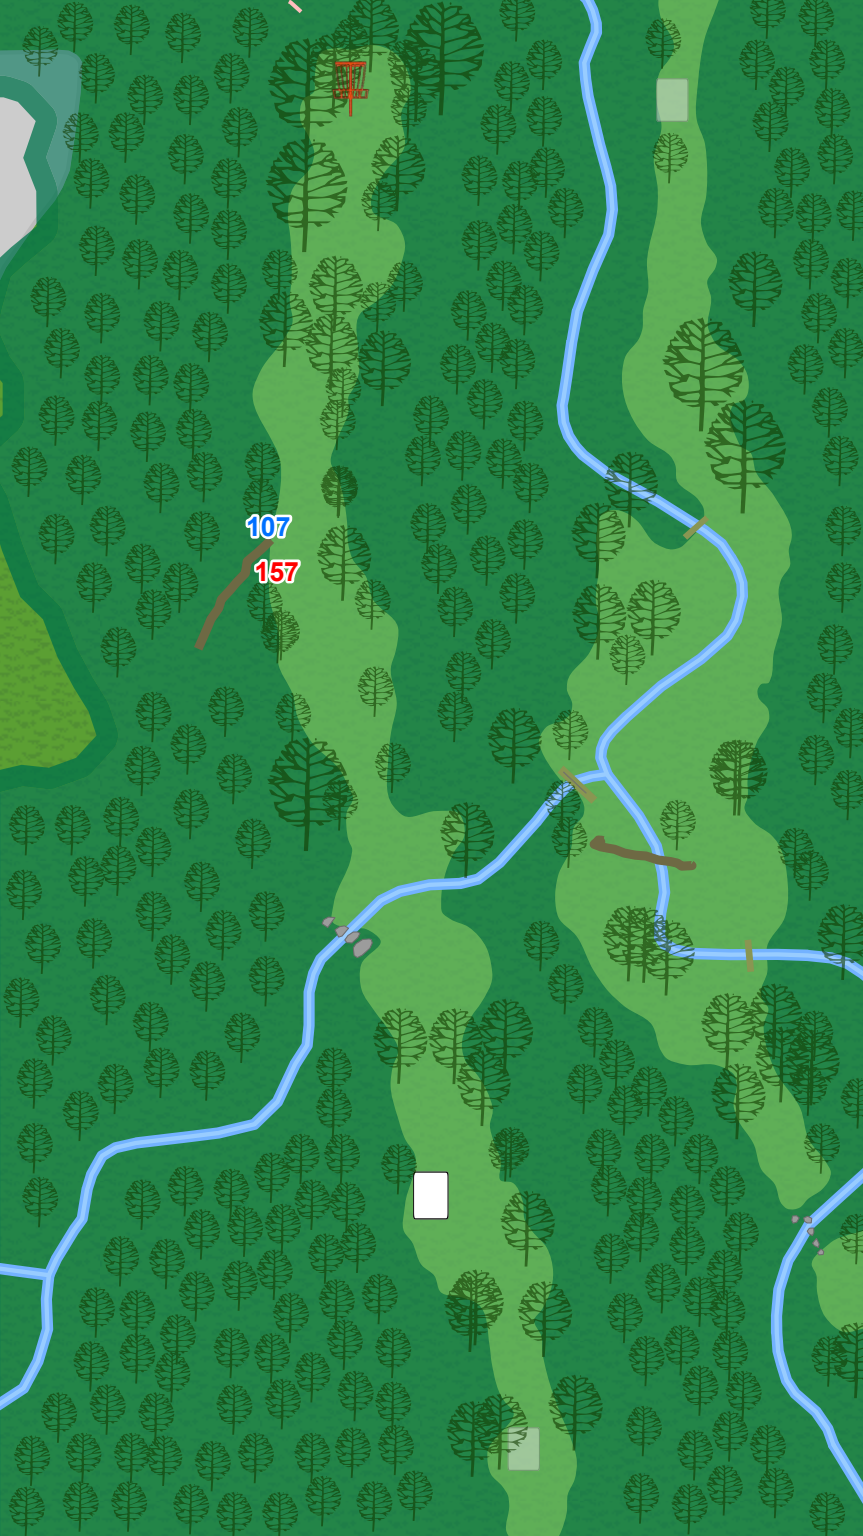

WESTWOOD PARK DISC GOLF COURSE

Westwood

Hole	1	2	3	4	5	6	7	8	9	10	11	12	13	14	15	16	17	18	Total
Par	3	3	3	3	3	3	3	3	3	3	3	4	3	3	4	3	3	3	56
Distance(FT)	258	276	340	365	315	186	294	435	228	294	387	444	330	287	474	216	281	354/265	5,764
Distance(M)	79	84	104	111	96	57	90	133	69	90	118	135	101	87	144	66	86	108/81	1,758

WESTWOOD PARK
DISC GOLF COURSE

1

Par 3
258 ft

Water is casual.

WESTWOOD PARK
DISC GOLF COURSE

2

Par 3
276 ft

Water is casual.

WESTWOOD PARK
DISC GOLF COURSE

3

Par 3
340 ft

OB in baseball field to the right,
OB to the left over the fence.

WESTWOOD PARK
DISC GOLF COURSE

4

Par 3
365 ft

25

— — Out of Bounds

150 Distance From Tee

25 Distance To Hole

Disclaimer: Map locations and distances are approximate and subject to change or removal. No warranties will be made, stated or implied concerning the accuracy or completeness of data presented in the mapping.